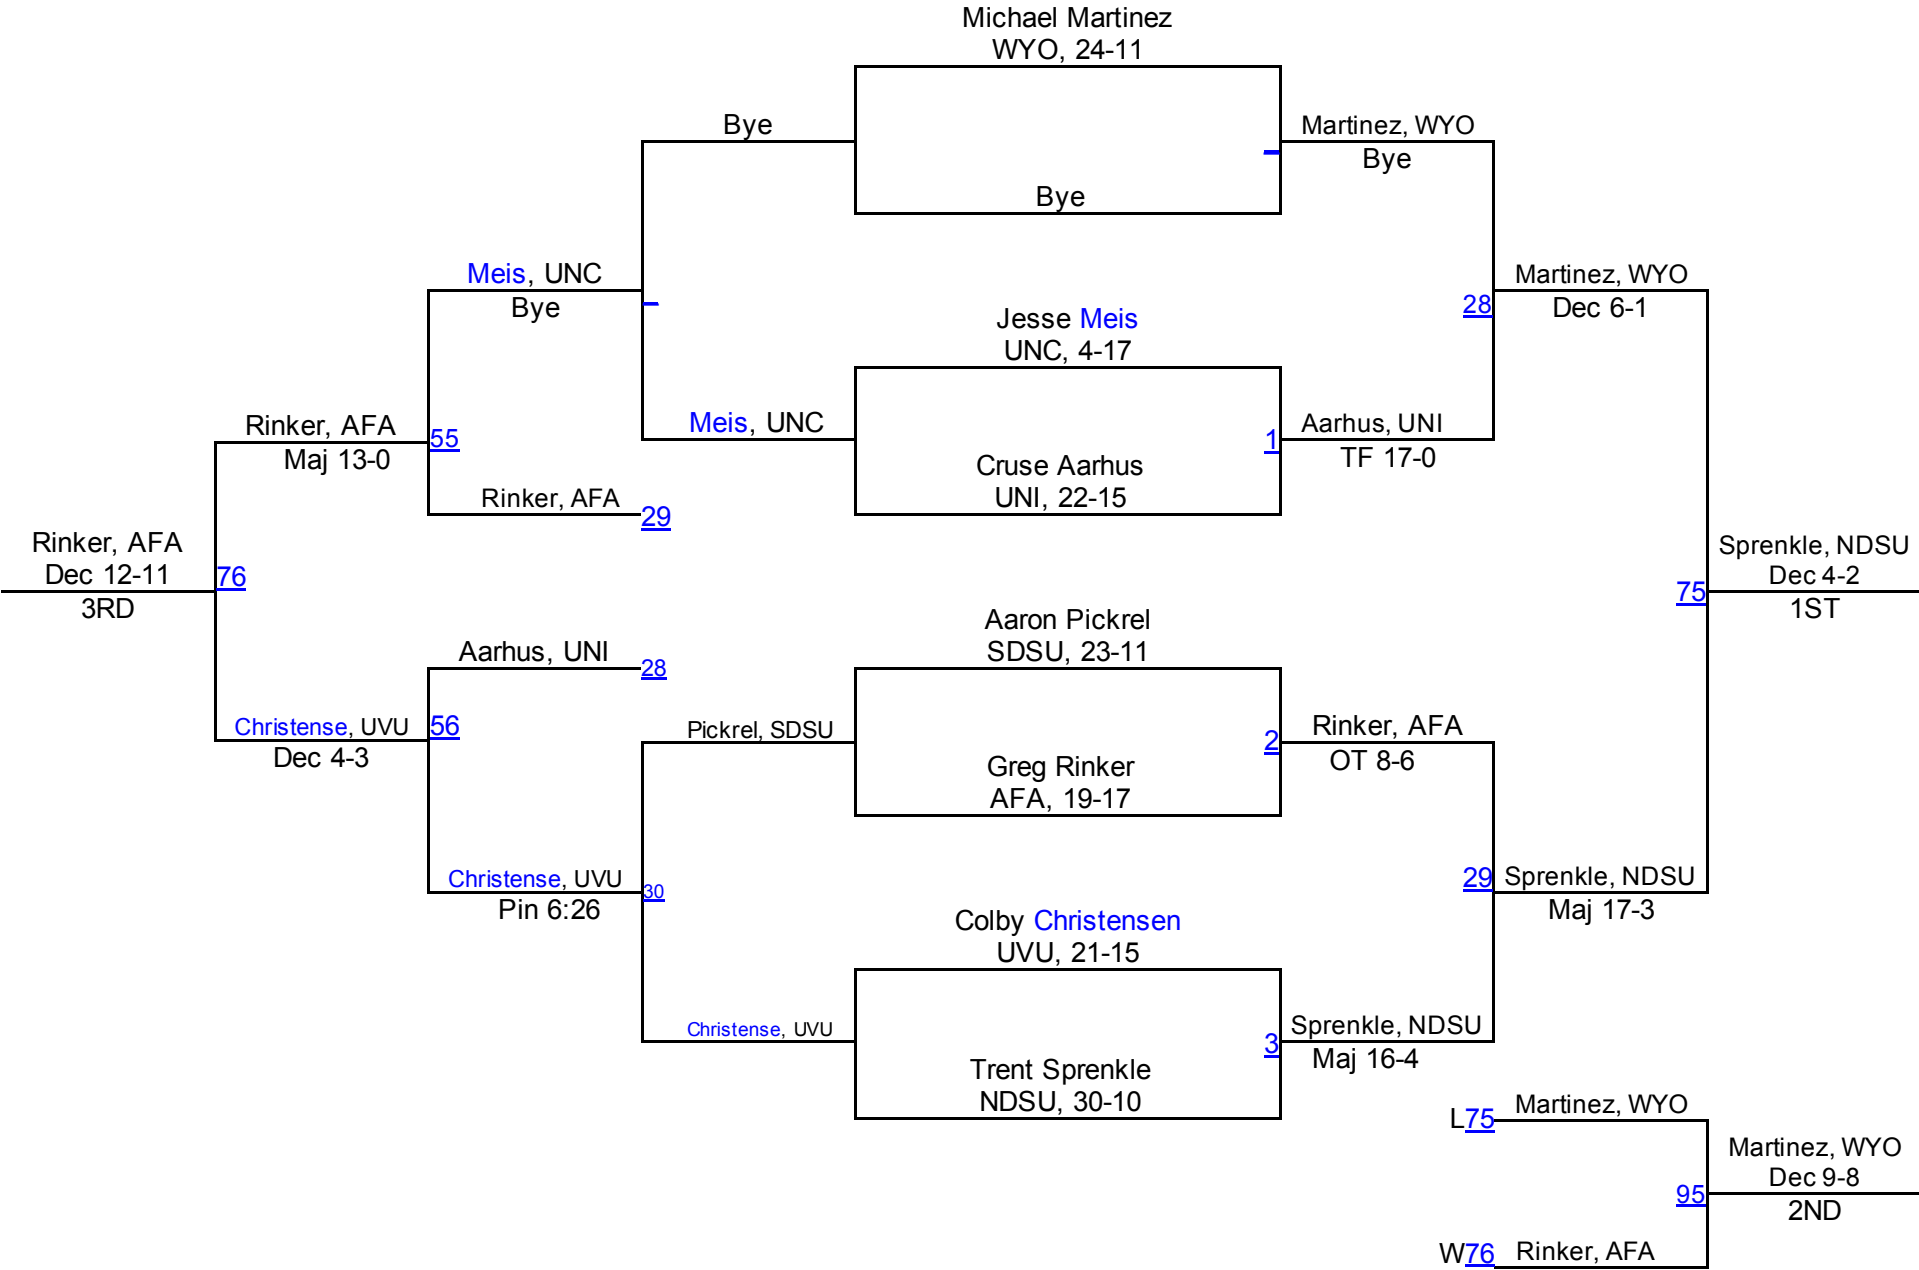

NCAA West Regional

125

NCAA West Regional

NCAA West Regional

141

NCAA West Regional

NCAA West Regional

NCAA West Regional

NCAA West Regional

NCAA West Regional

NCAA West Regional

NCAA West Regional