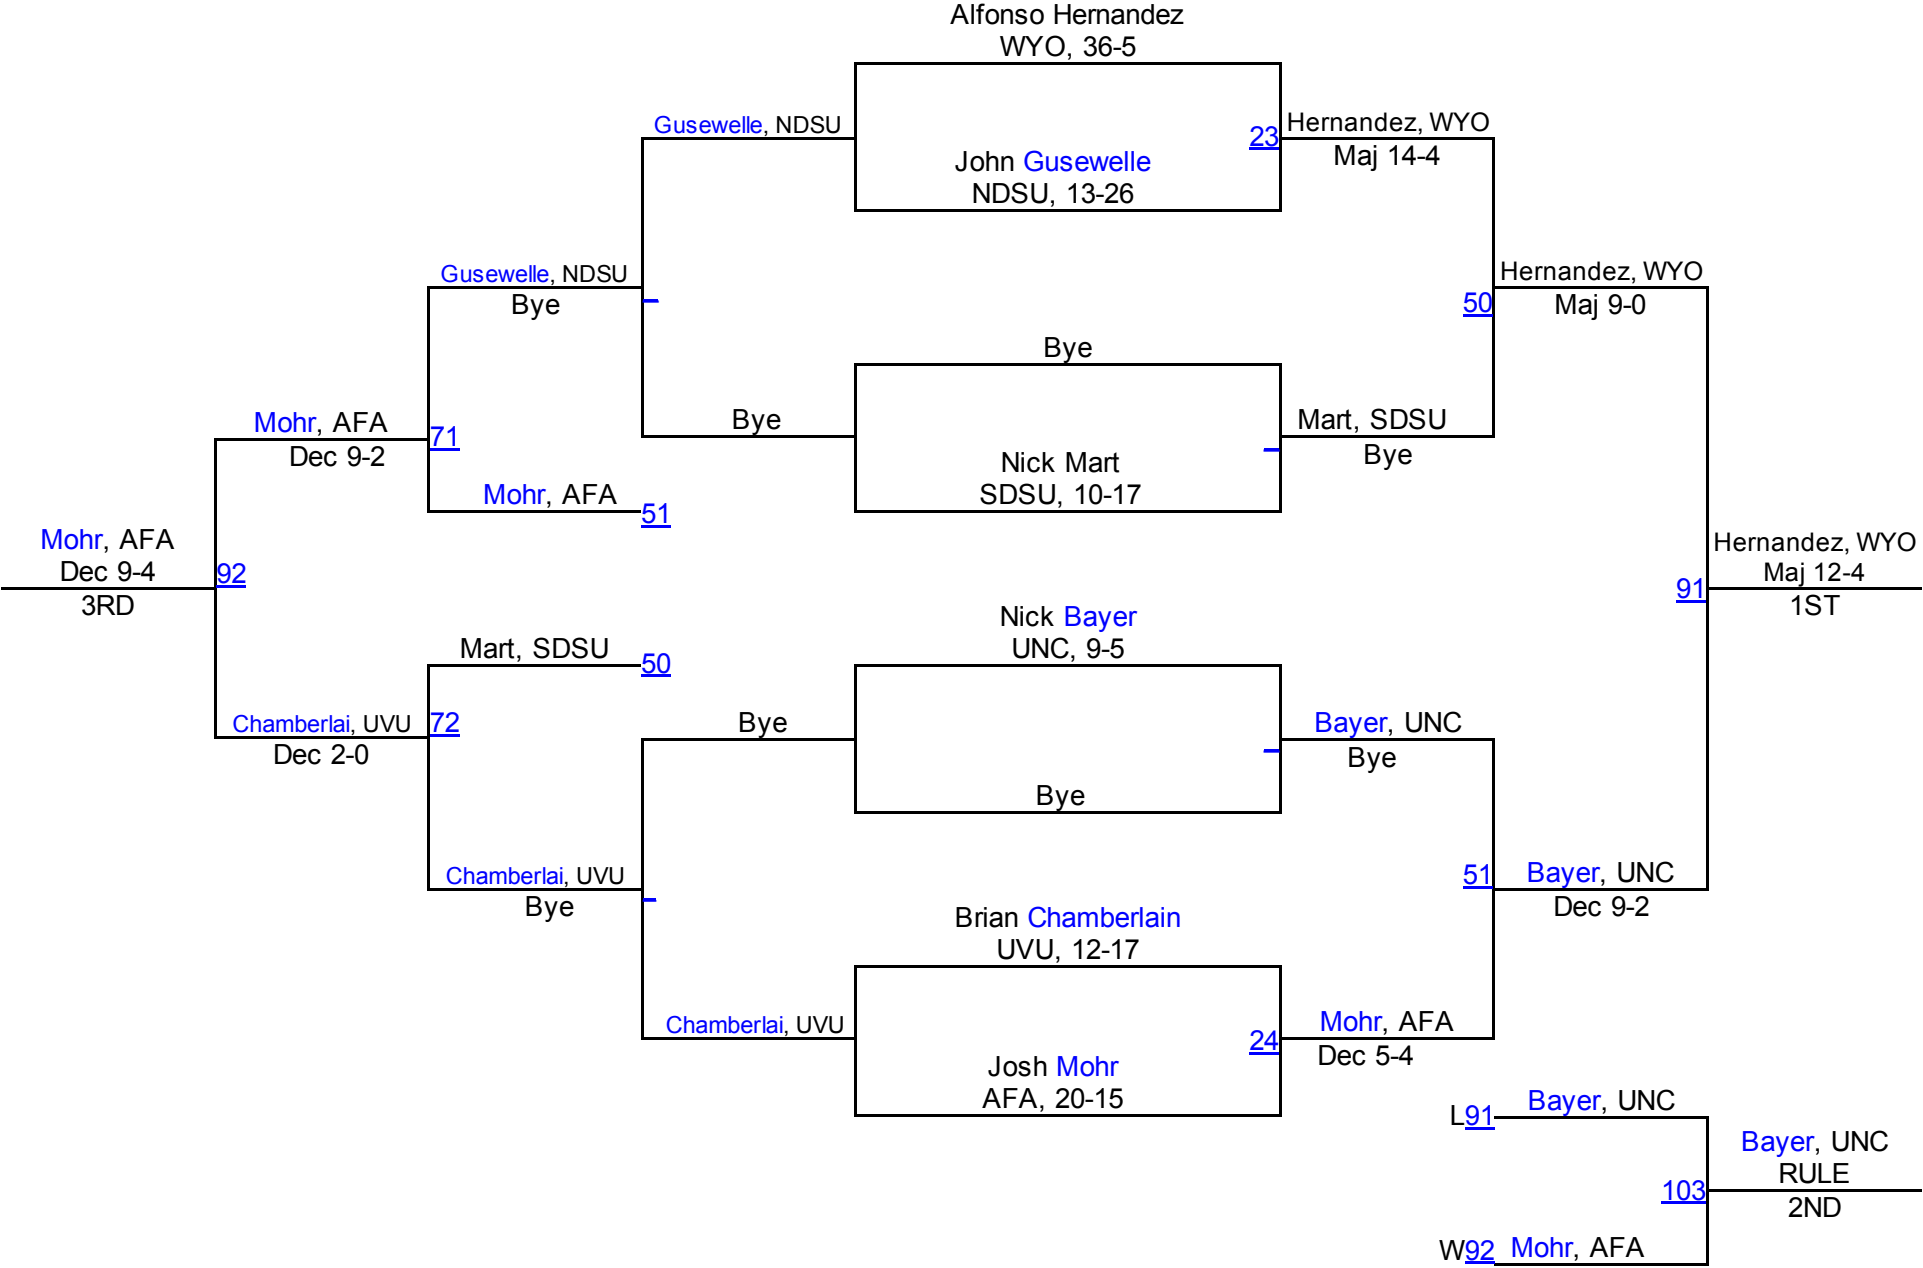

NCAA West Regional

125

NCAA West Regional

NCAA West Regional

141

NCAA West Regional

NCAA West Regional

NCAA West Regional

NCAA West Regional

NCAA West Regional

NCAA West Regional

NCAA West Regional