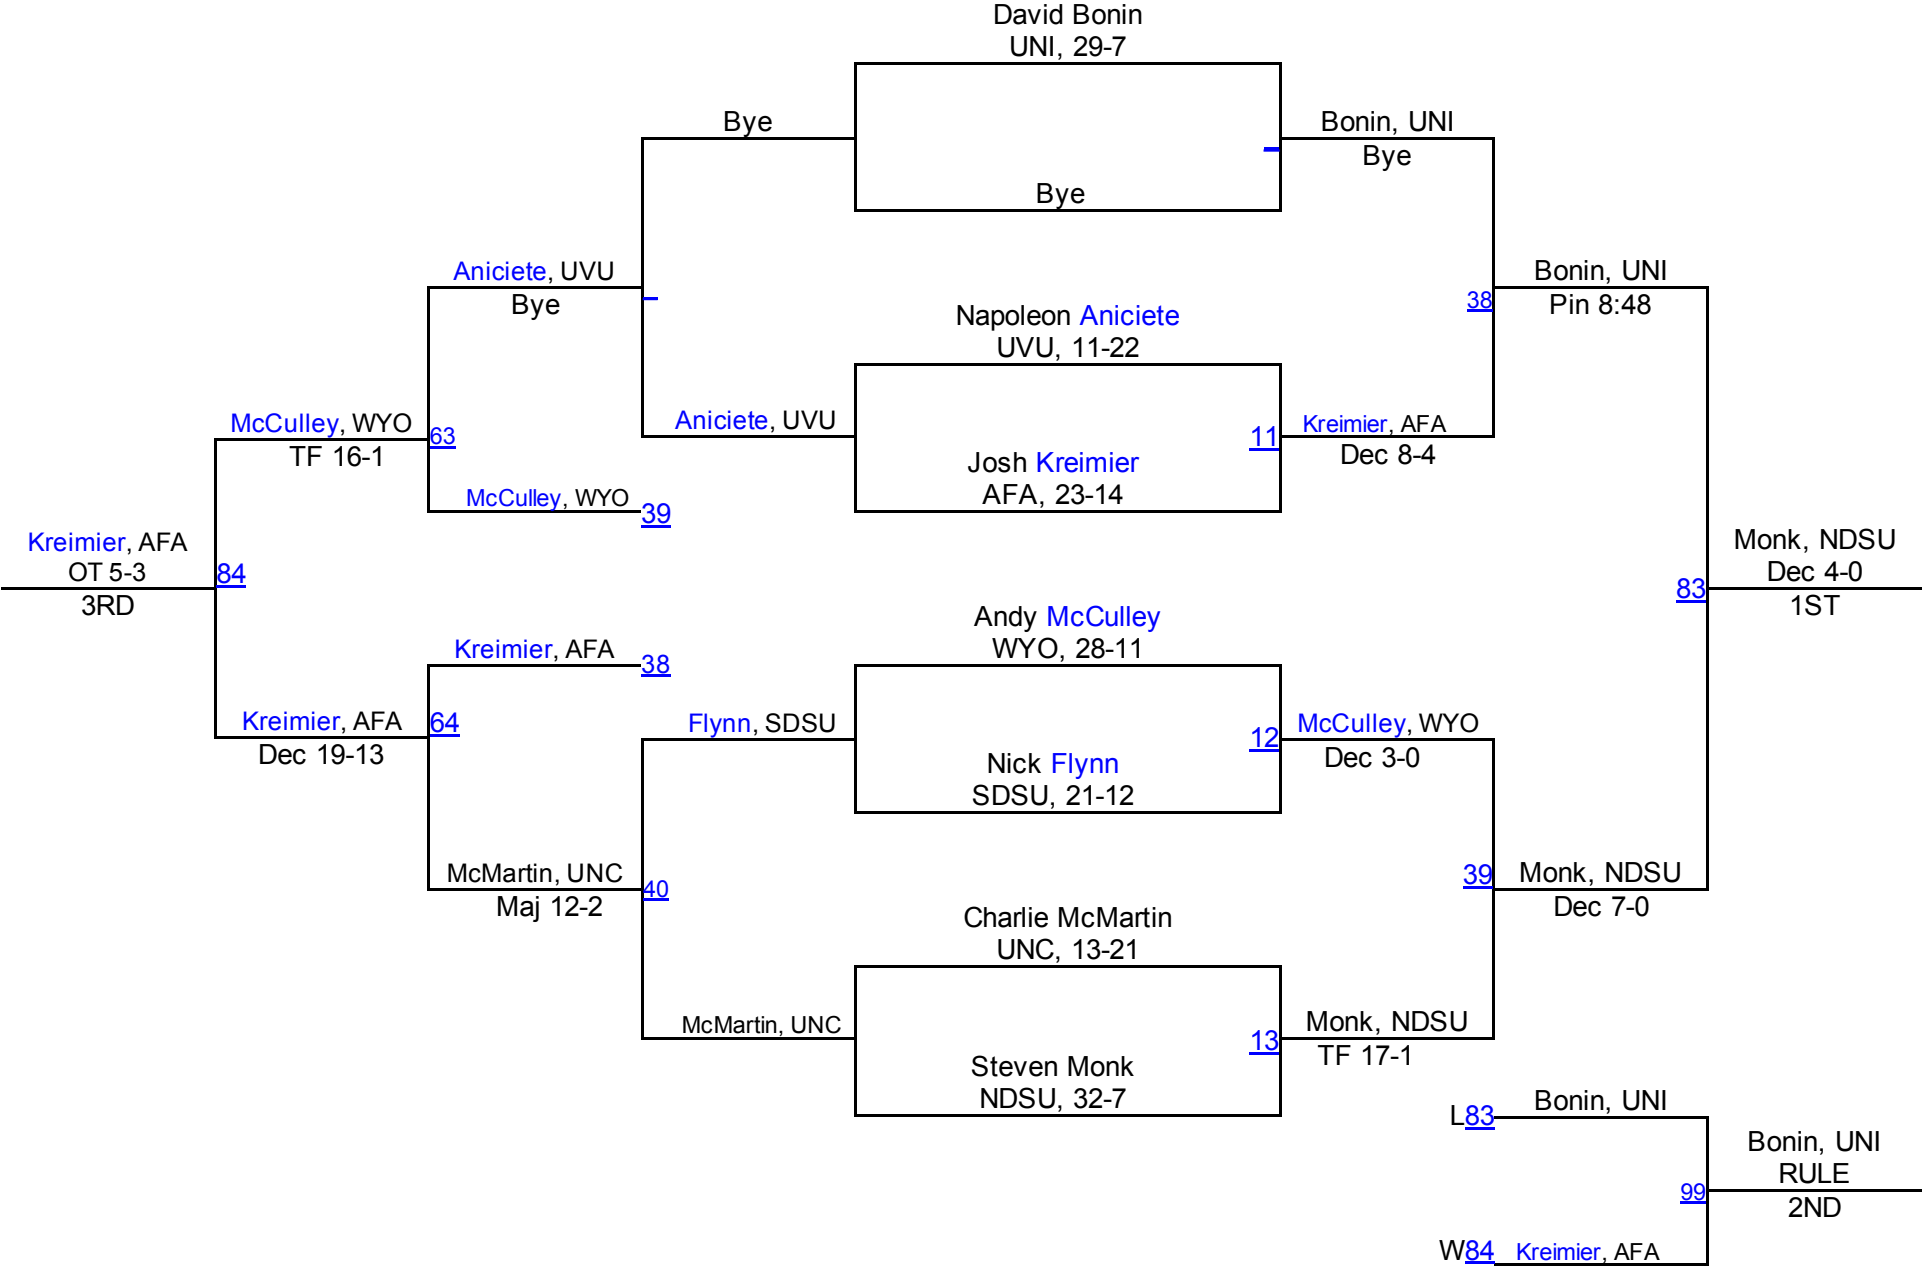

NCAA West Regional

125

NCAA West Regional

NCAA West Regional

141

NCAA West Regional

NCAA West Regional

NCAA West Regional

NCAA West Regional

NCAA West Regional

NCAA West Regional

NCAA West Regional