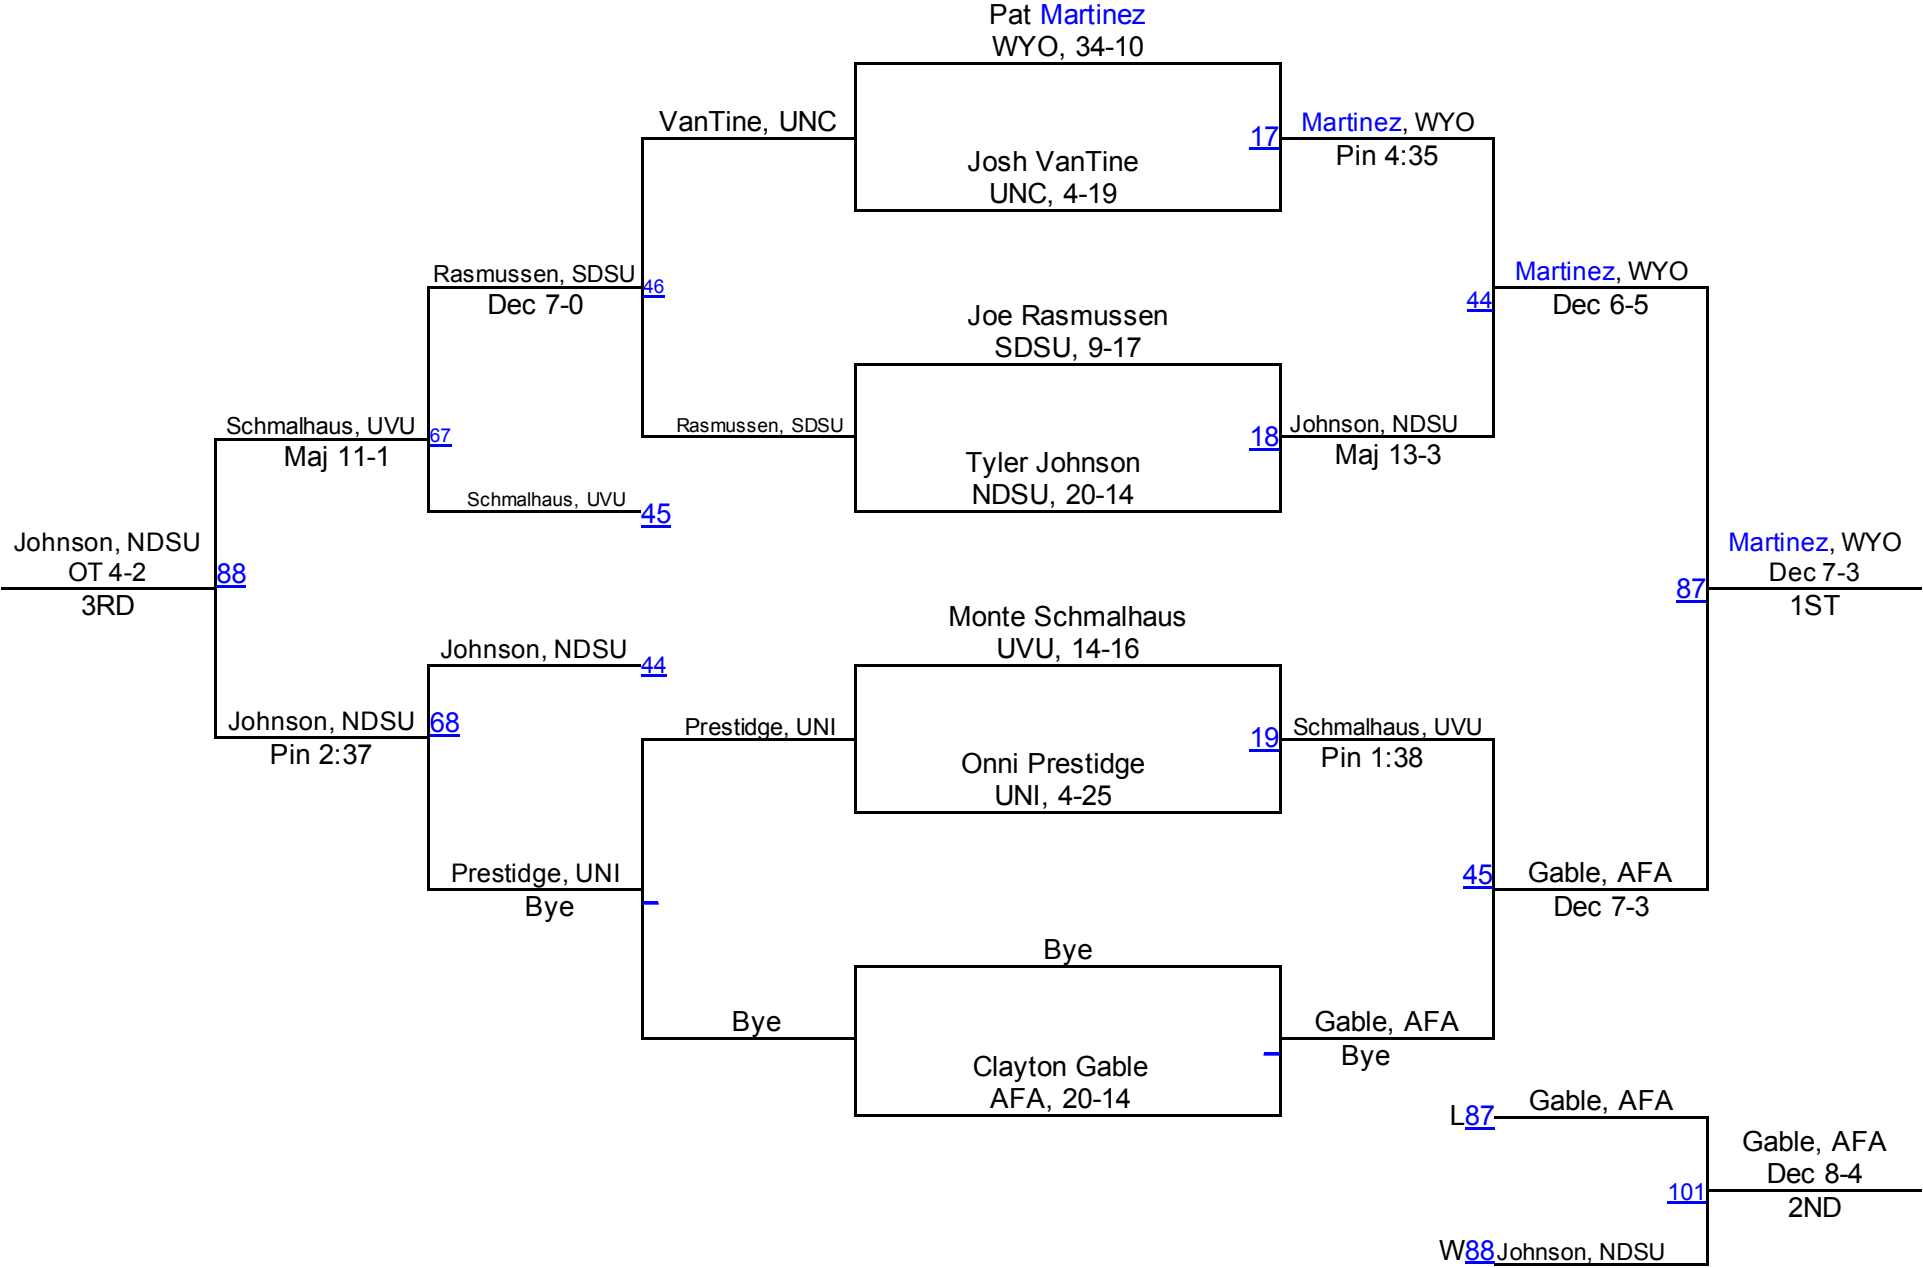

NCAA West Regional

125

NCAA West Regional

NCAA West Regional

141

NCAA West Regional

NCAA West Regional

NCAA West Regional

NCAA West Regional

NCAA West Regional

NCAA West Regional

NCAA West Regional