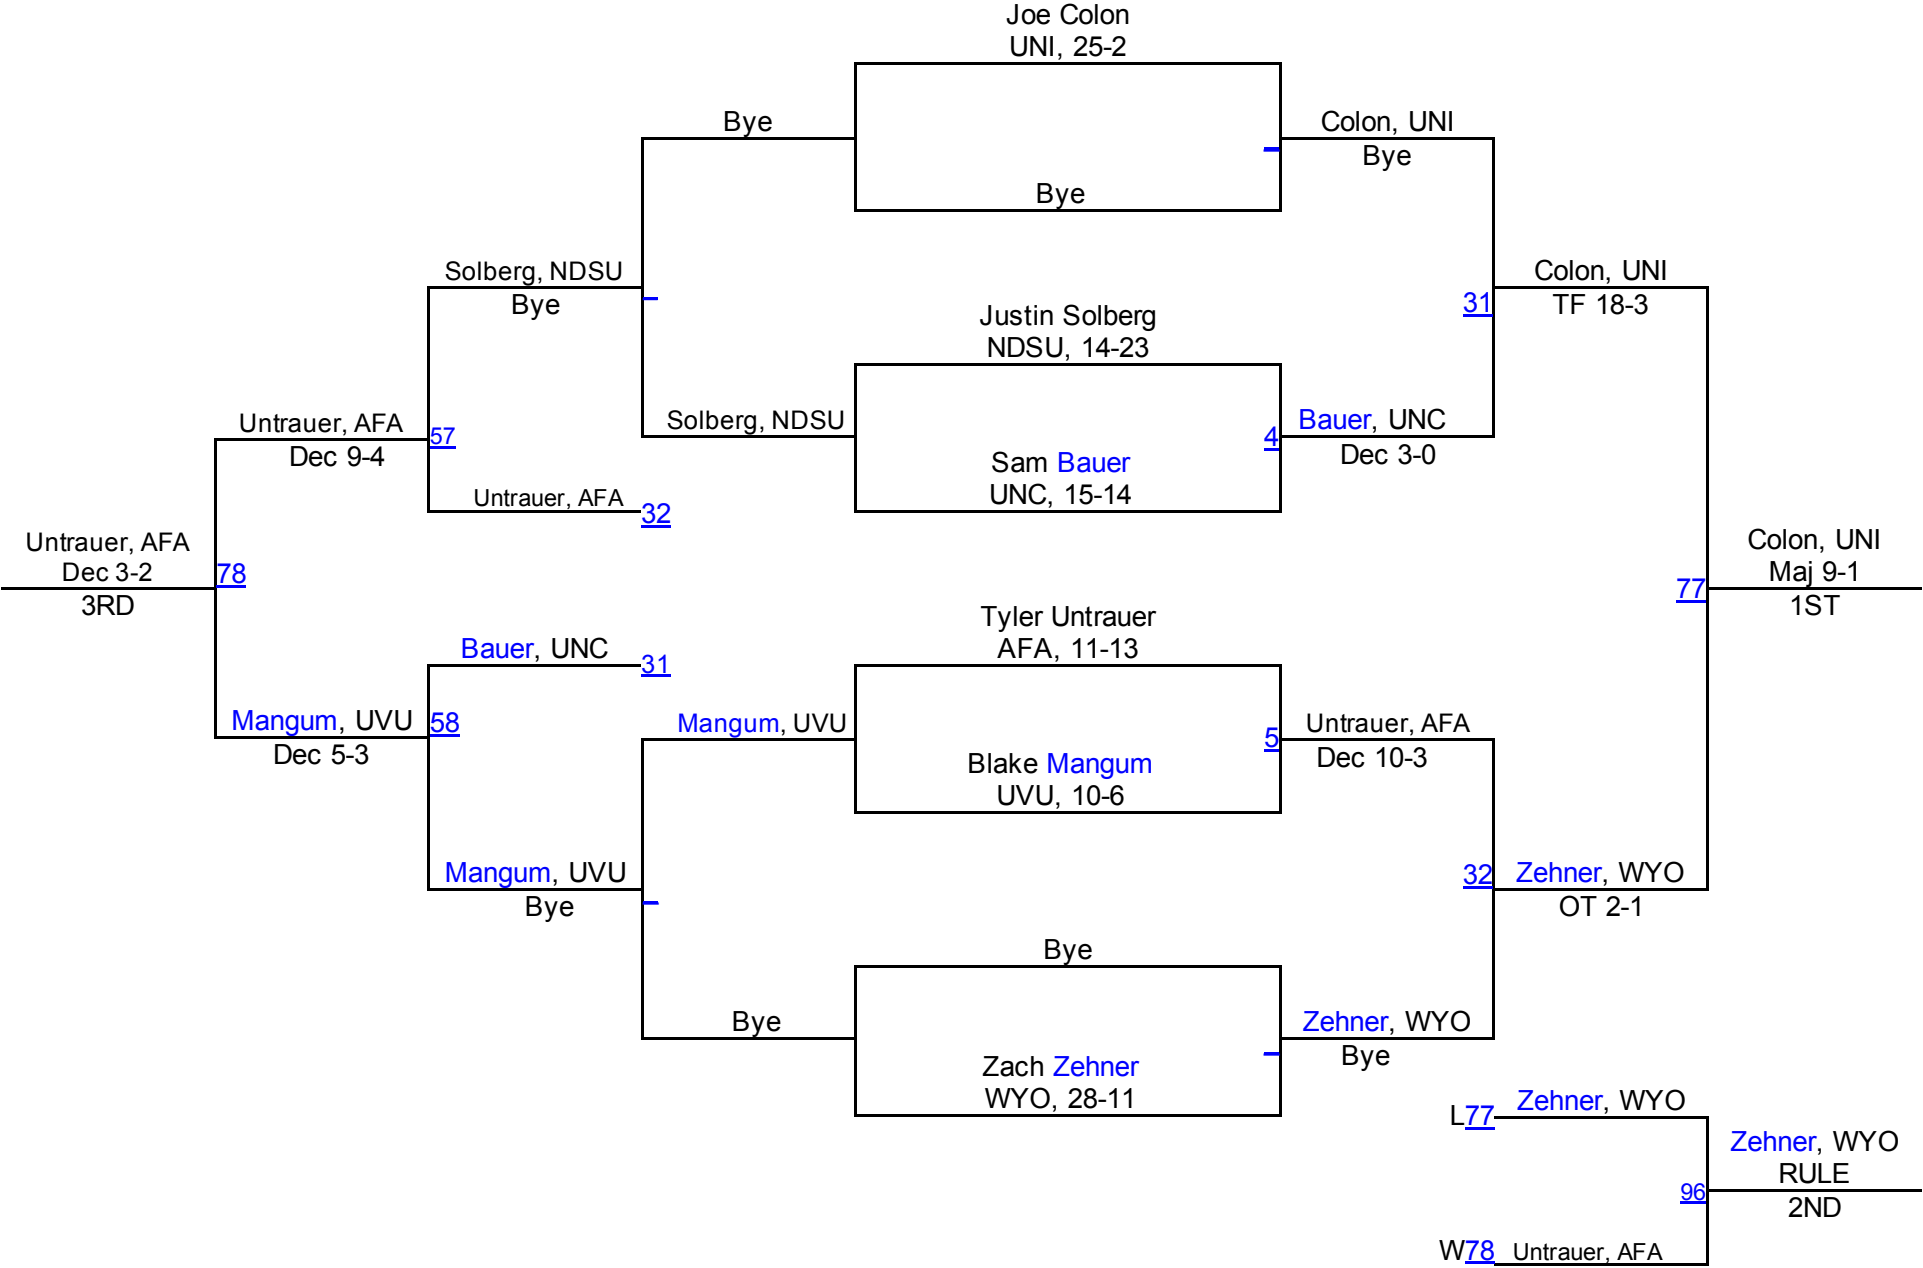

NCAA West Regional

125

NCAA West Regional

NCAA West Regional

141

NCAA West Regional

NCAA West Regional

NCAA West Regional

NCAA West Regional

NCAA West Regional

NCAA West Regional

NCAA West Regional