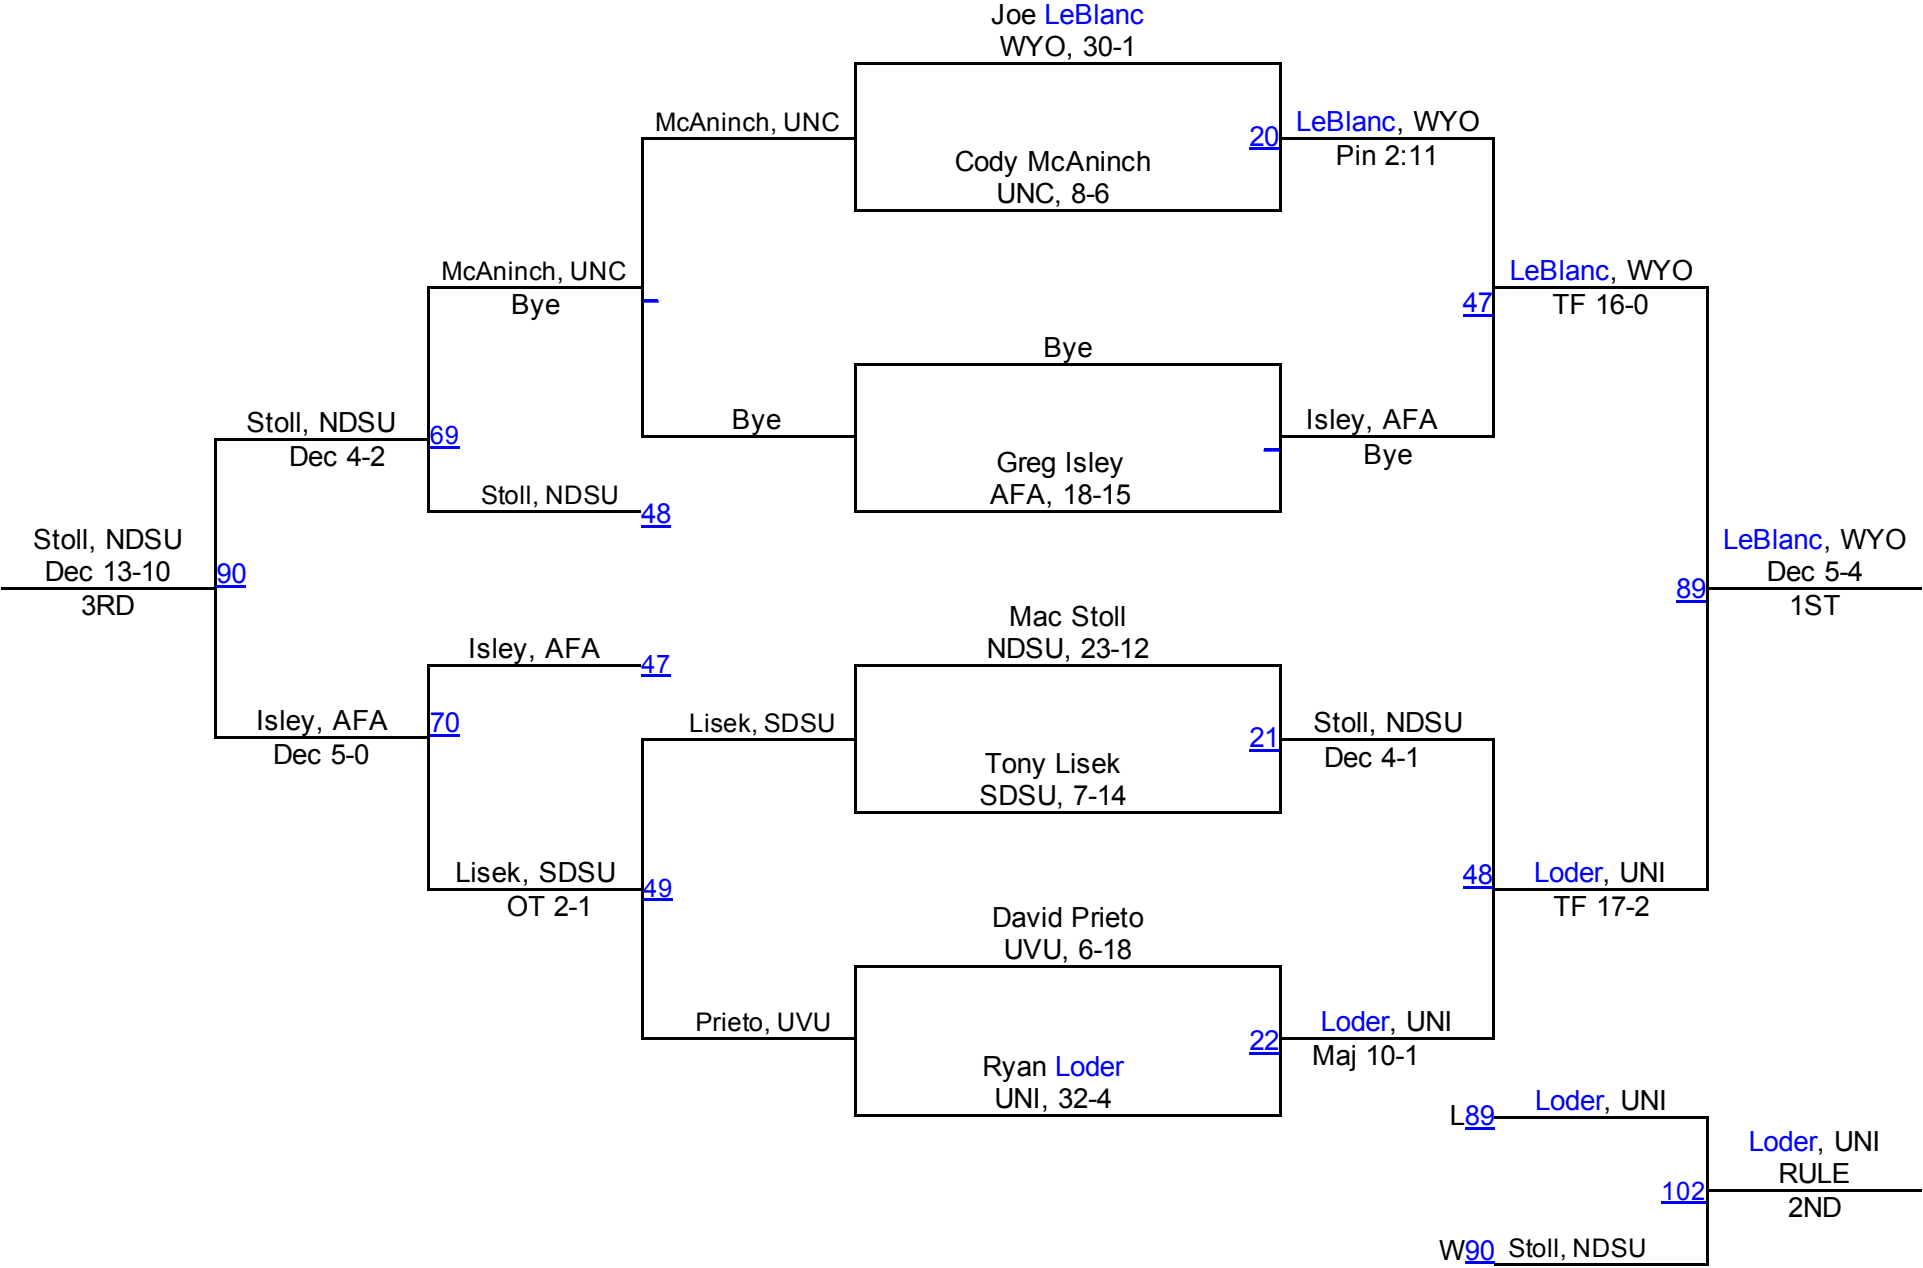

NCAA West Regional

125

NCAA West Regional

NCAA West Regional

141

NCAA West Regional

NCAA West Regional

NCAA West Regional

NCAA West Regional

NCAA West Regional

NCAA West Regional

NCAA West Regional