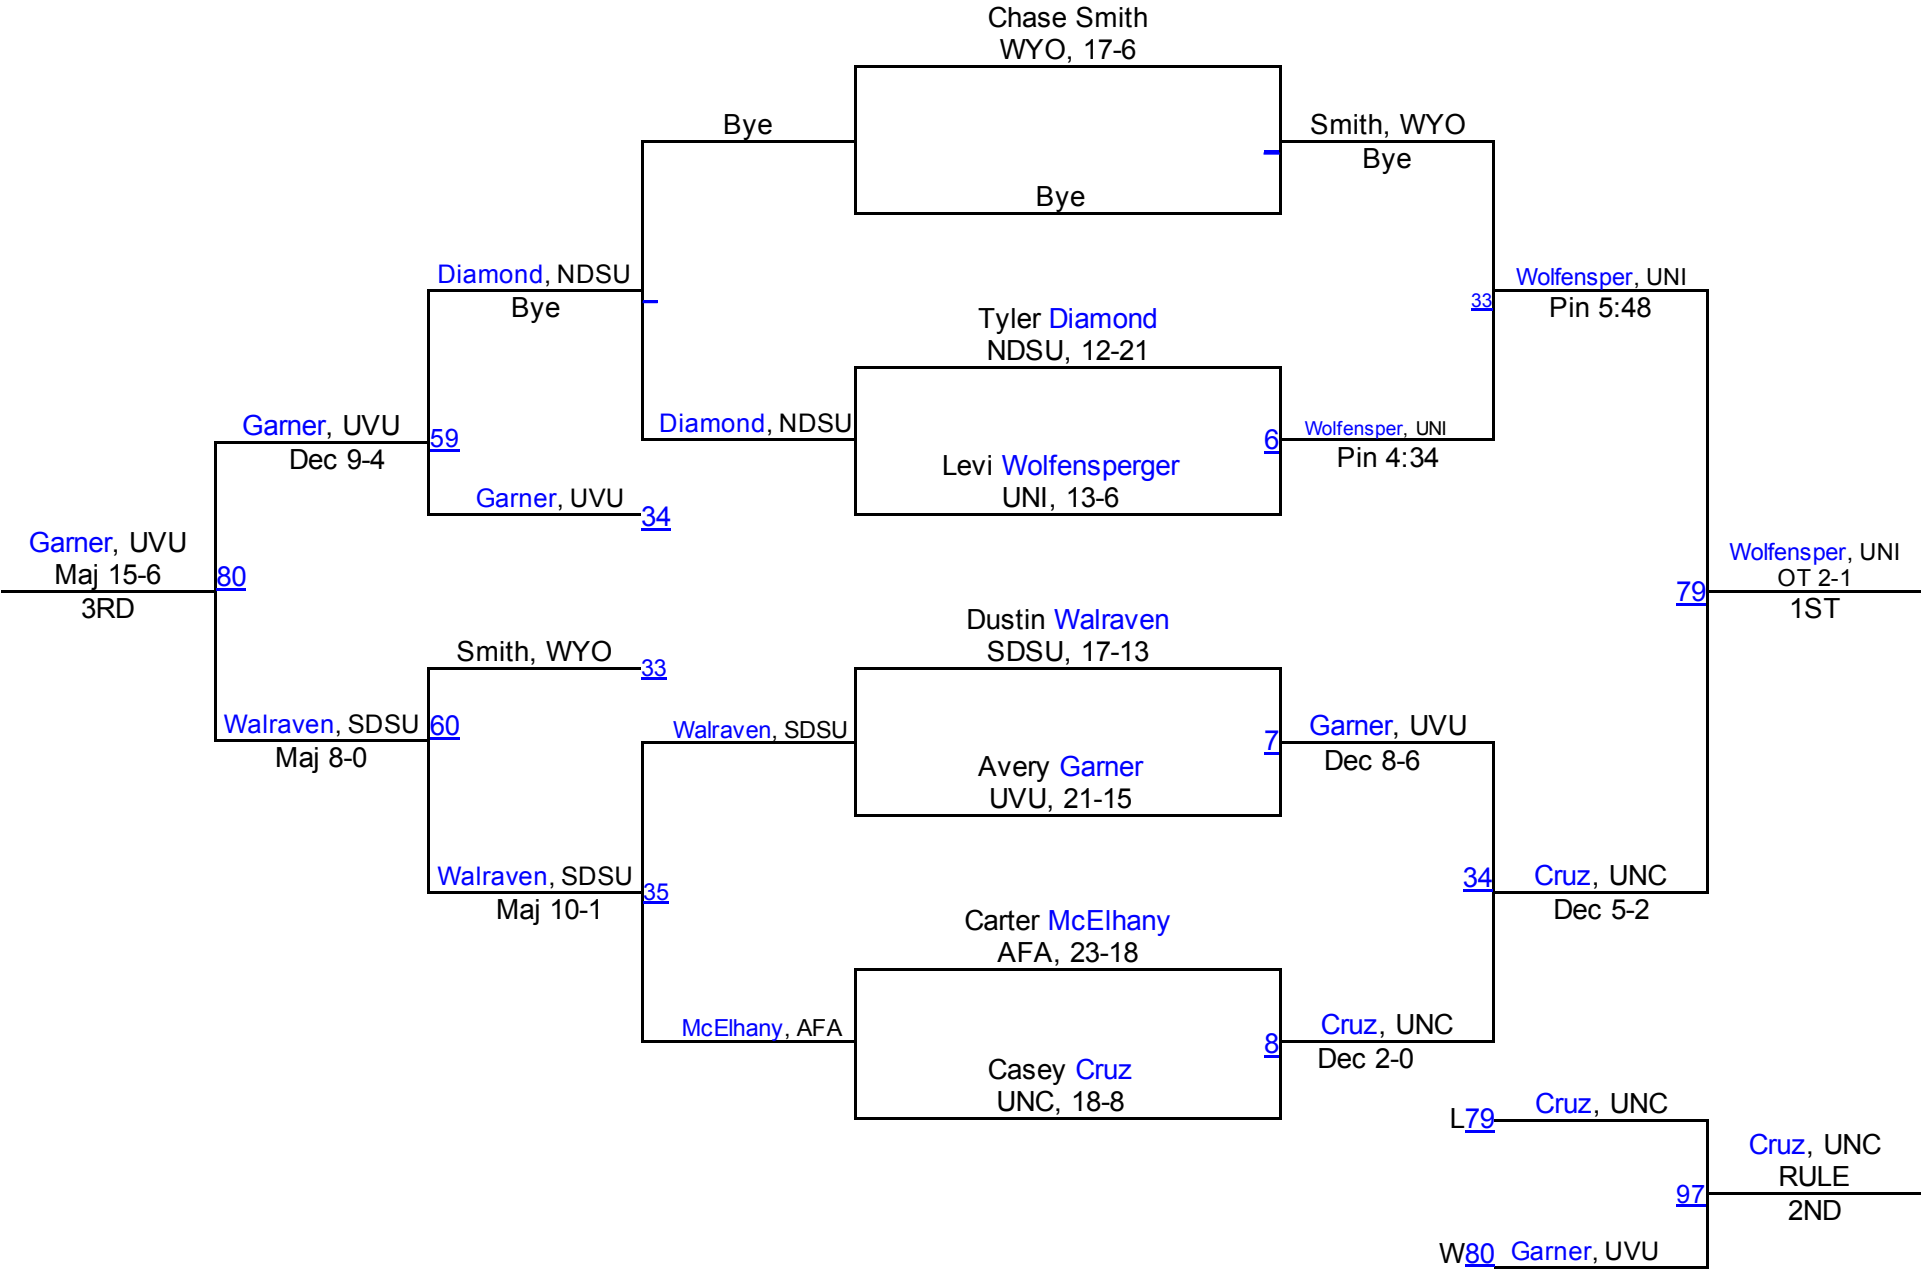

NCAA West Regional

125

NCAA West Regional

NCAA West Regional

141

NCAA West Regional

NCAA West Regional

NCAA West Regional

NCAA West Regional

NCAA West Regional

NCAA West Regional

NCAA West Regional