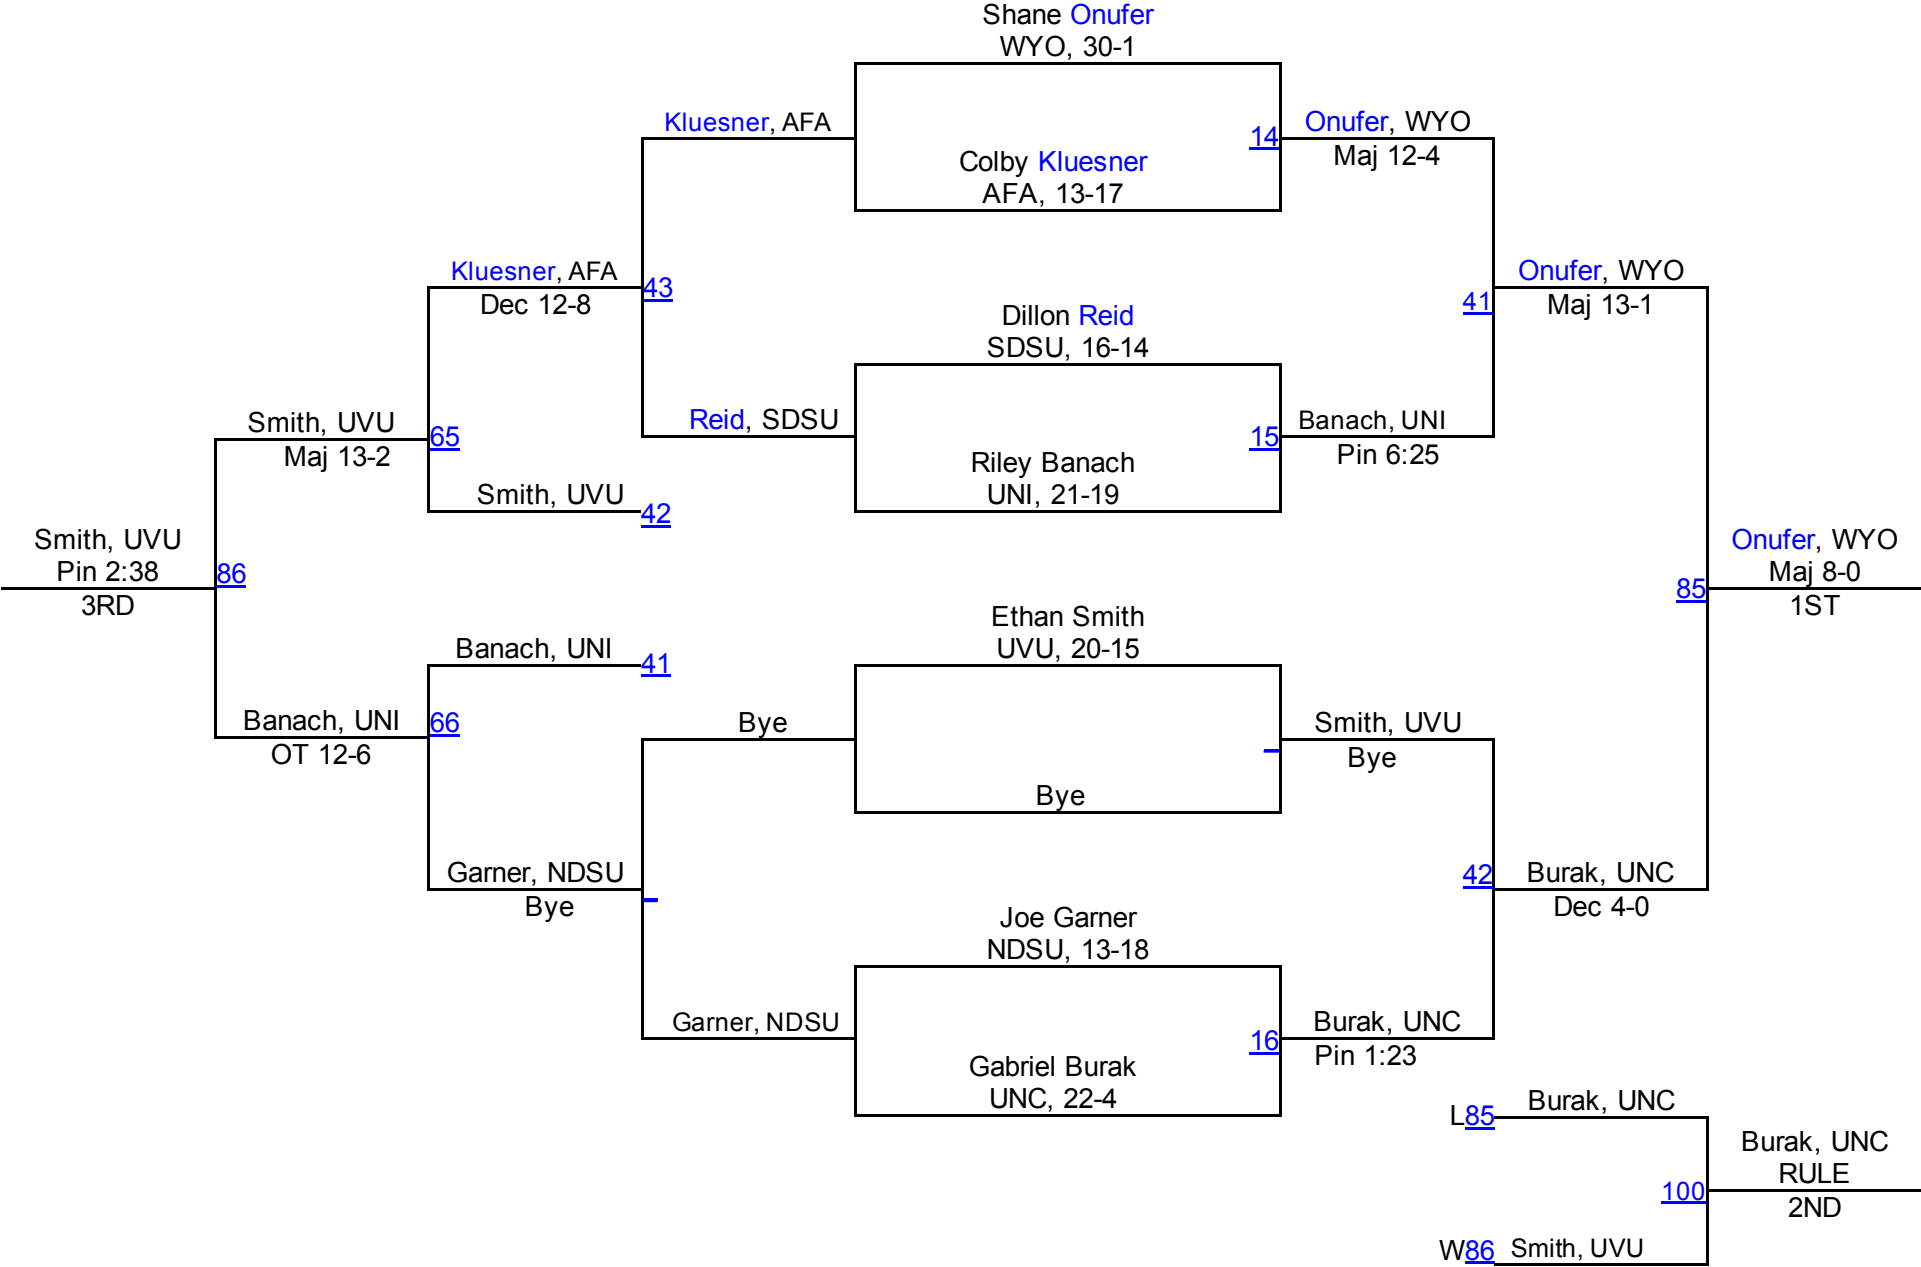

NCAA West Regional

125

NCAA West Regional

NCAA West Regional

141

NCAA West Regional

NCAA West Regional

NCAA West Regional

NCAA West Regional

NCAA West Regional

NCAA West Regional

NCAA West Regional