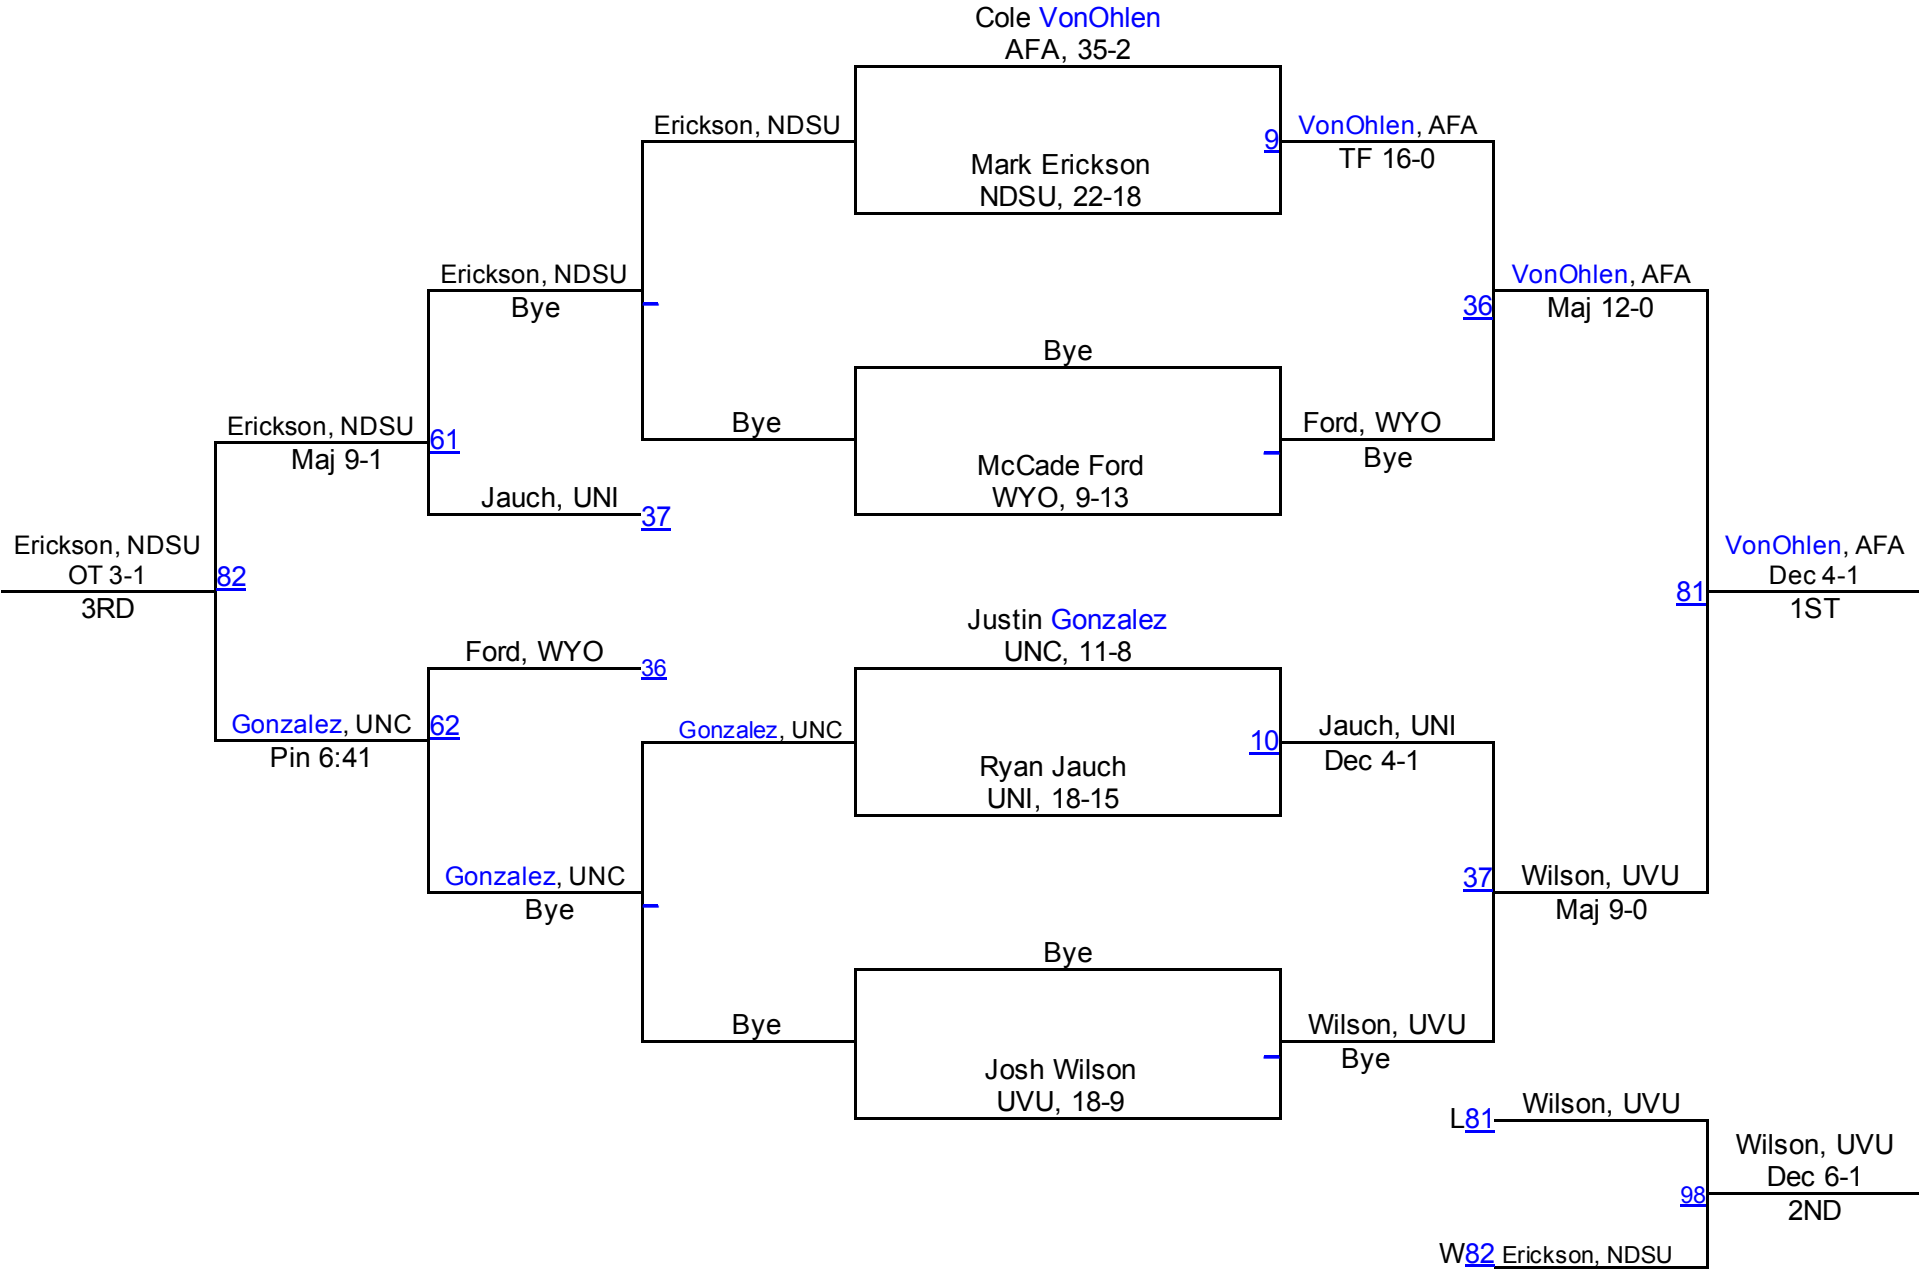

NCAA West Regional

125

NCAA West Regional

NCAA West Regional

141

NCAA West Regional

NCAA West Regional

NCAA West Regional

NCAA West Regional

NCAA West Regional

NCAA West Regional

NCAA West Regional