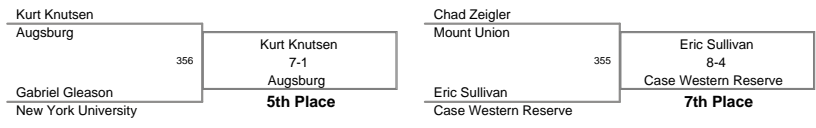

2012 Citrus Open
2012 Citrus Open Division

157 Lbs