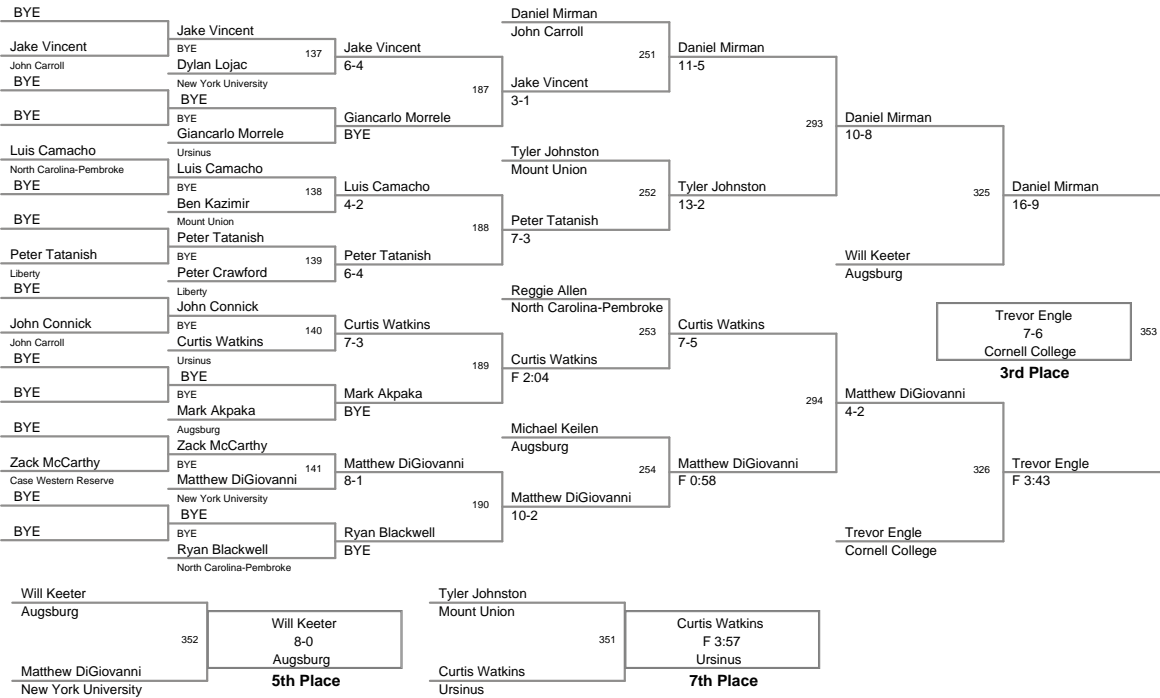

2012 Citrus Open
2012 Citrus Ope Division

125 Lbs

2012 Citrus Open
2012 Citrus Open Division

133 Lbs

2012 Citrus Open
2012 Citrus Open Division

141 Lbs

2012 Citrus Open
2012 Citrus Open Division

149 Lbs

2012 Citrus Open
2012 Citrus Ope Division

197 Lbs

2012 Citrus Open
2012 Citrus Open Division

285 Lbs