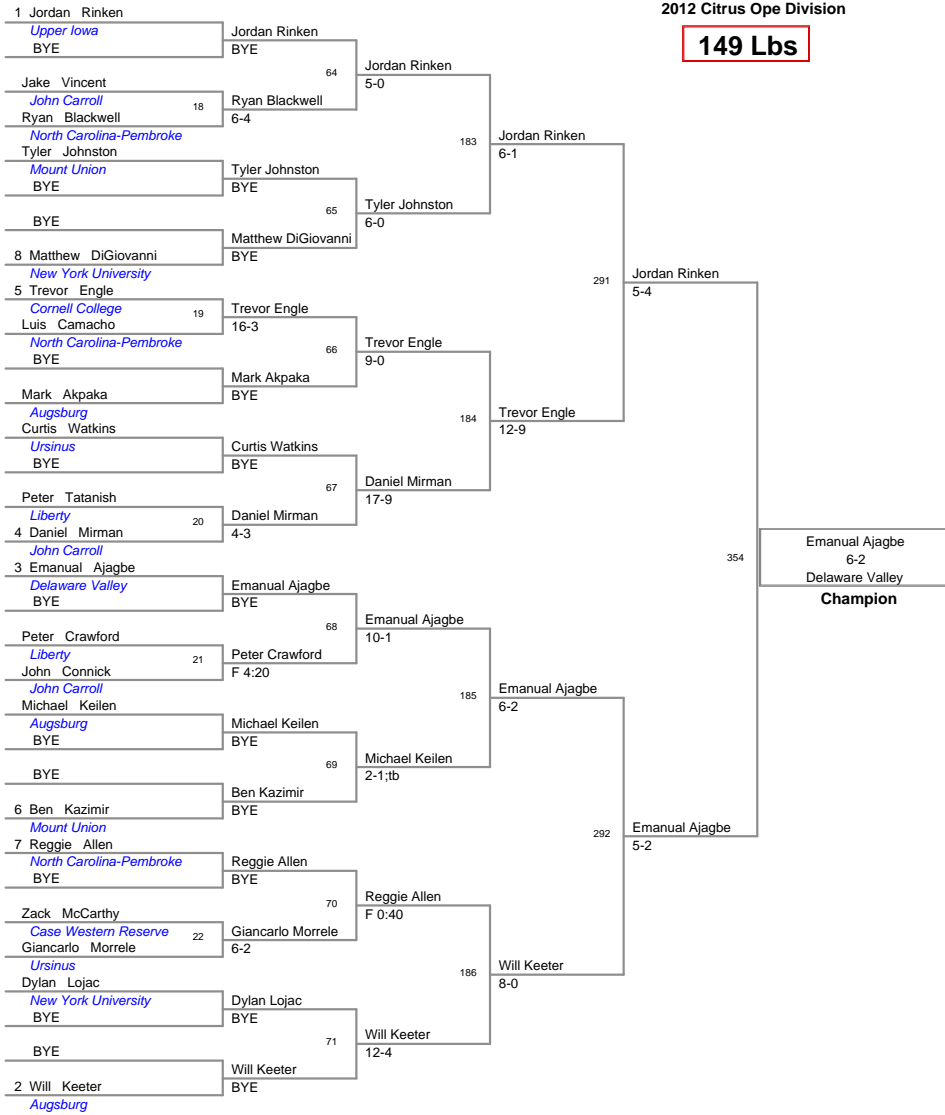

2012 Citrus Open
2012 Citrus Ope Division

125 Lbs

2012 Citrus Open
2012 Citrus Open Division

133 Lbs

2012 Citrus Open
2012 Citrus Open Division

141 Lbs

2012 Citrus Open
2012 Citrus Open Division

149 Lbs

2012 Citrus Open
2012 Citrus Open Division

157 Lbs

2012 Citrus Open
2012 Citrus Open Division

165 Lbs

2012 Citrus Open
2012 Citrus Ope Division

174 Lbs

2012 Citrus Open
2012 Citrus Ope Division

184 Lbs

2012 Citrus Open
2012 Citrus Ope Division

197 Lbs

2012 Citrus Open
2012 Citrus Open Division

285 Lbs