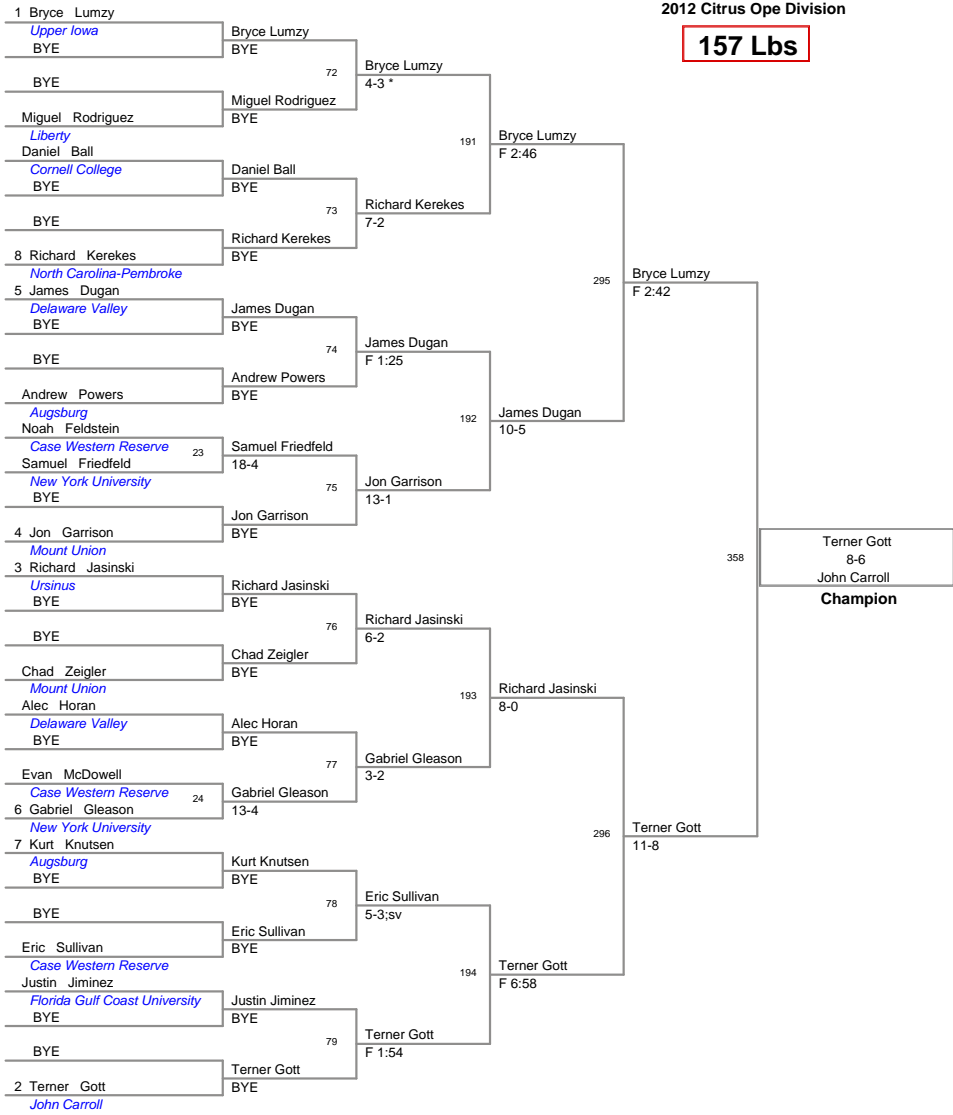

2012 Citrus Open
2012 Citrus Ope Division

125 Lbs

2012 Citrus Open
2012 Citrus Open Division

133 Lbs

2012 Citrus Open
2012 Citrus Open Division

141 Lbs

2012 Citrus Open
2012 Citrus Open Division

149 Lbs

2012 Citrus Open
2012 Citrus Open Division

157 Lbs

2012 Citrus Open
2012 Citrus Open Division

165 Lbs

2012 Citrus Open
2012 Citrus Ope Division

174 Lbs

2012 Citrus Open
2012 Citrus Ope Division

184 Lbs

2012 Citrus Open
2012 Citrus Ope Division

197 Lbs

2012 Citrus Open
2012 Citrus Open Division

285 Lbs