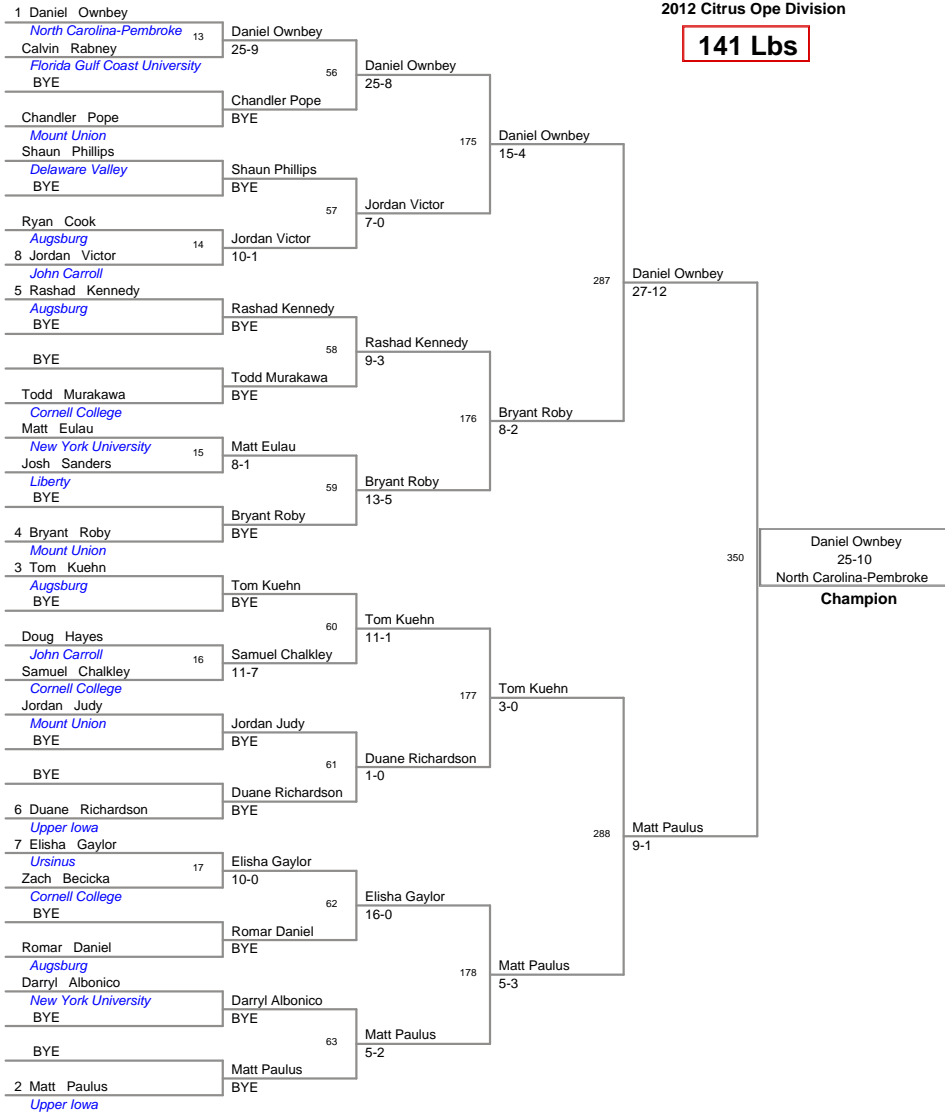

2012 Citrus Open
2012 Citrus Ope Division

125 Lbs

2012 Citrus Open
2012 Citrus Open Division

133 Lbs

2012 Citrus Open
2012 Citrus Open Division

141 Lbs

2012 Citrus Open
2012 Citrus Open Division

149 Lbs

2012 Citrus Open
2012 Citrus Ope Division

197 Lbs

2012 Citrus Open
2012 Citrus Open Division

285 Lbs