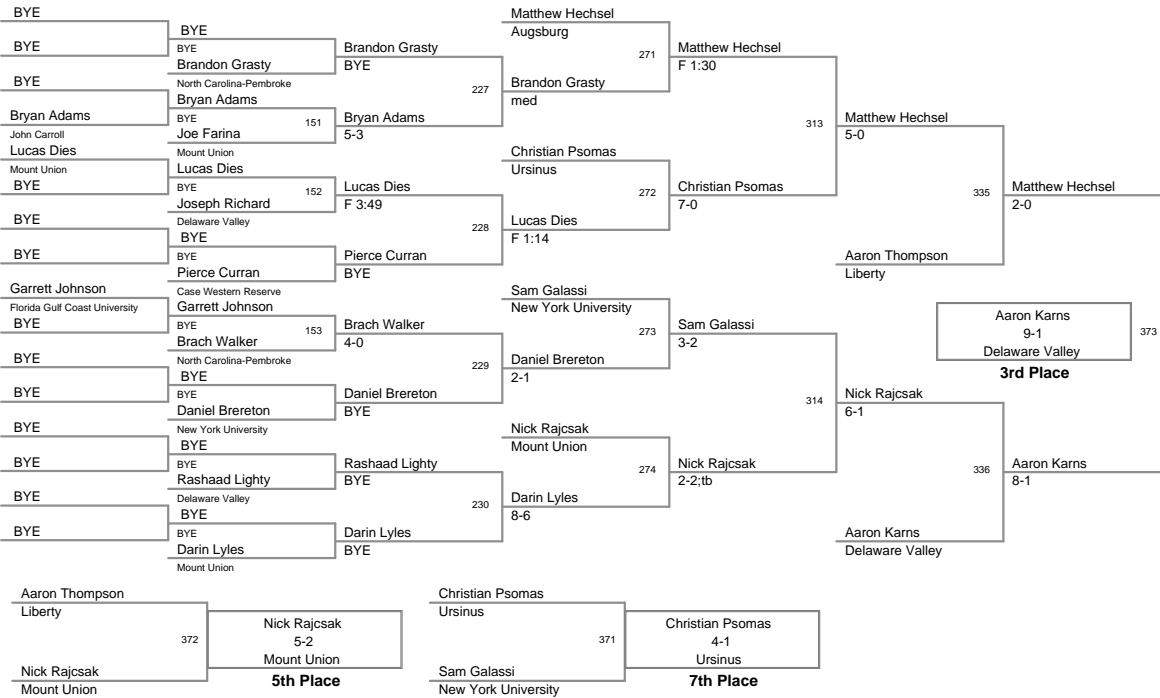

2012 Citrus Open
2012 Citrus Ope Division

197 Lbs