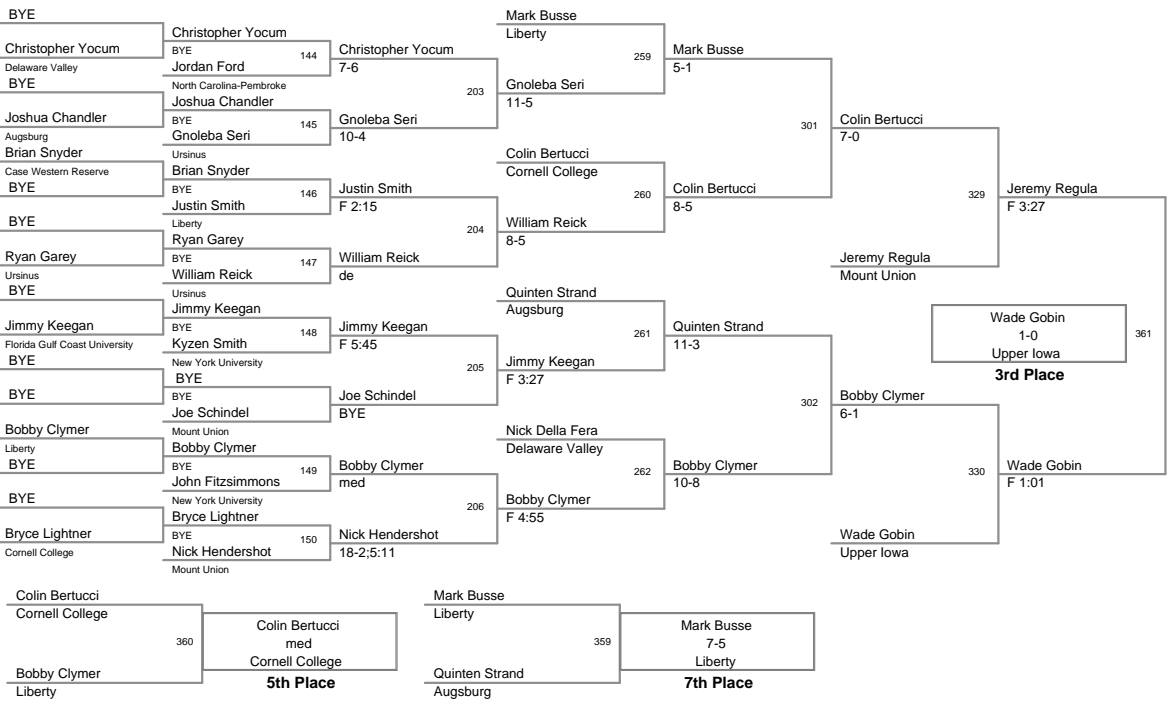

2012 Citrus Open
2012 Citrus Open Division

165 Lbs