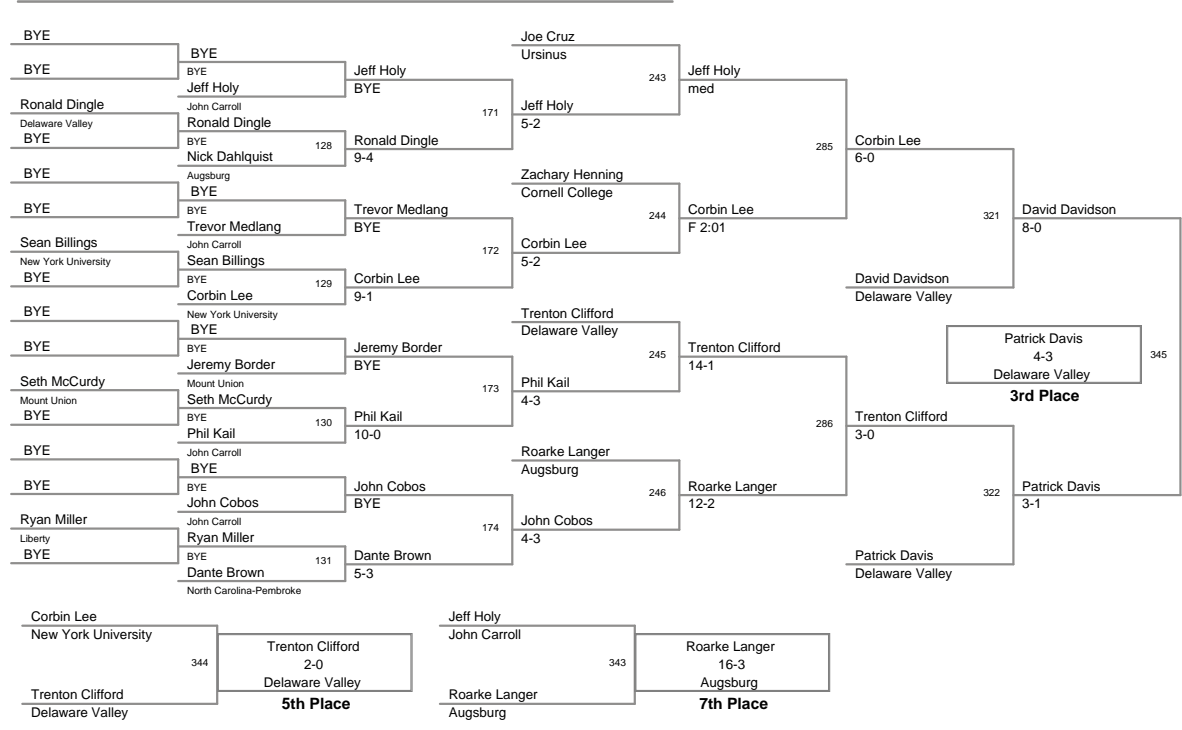

2012 Citrus Open
2012 Citrus Ope Division

125 Lbs

2012 Citrus Open
2012 Citrus Open Division

133 Lbs

2012 Citrus Open
2012 Citrus Open Division

141 Lbs

2012 Citrus Open
2012 Citrus Open Division

149 Lbs

2012 Citrus Open
2012 Citrus Ope Division

197 Lbs

2012 Citrus Open
2012 Citrus Open Division

285 Lbs