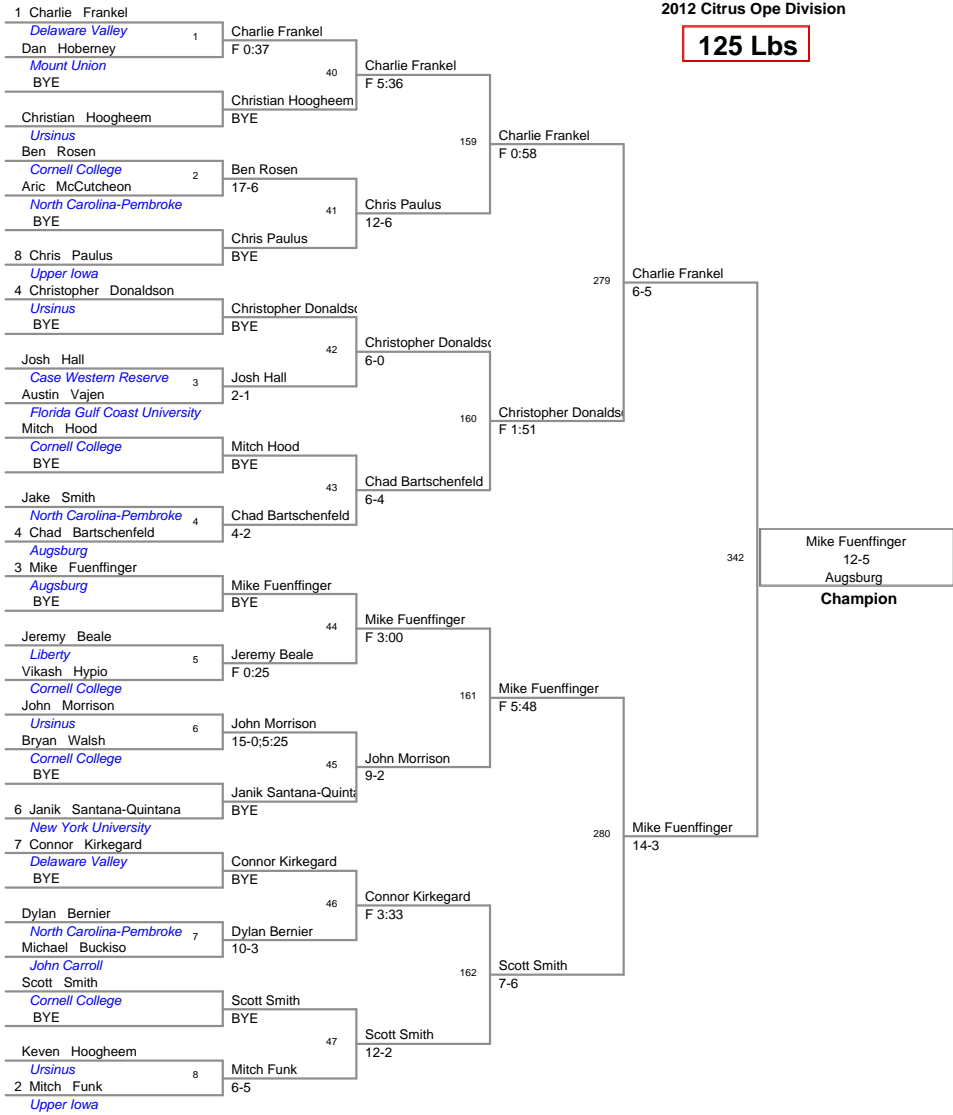

2012 Citrus Open
2012 Citrus Ope Division

125 Lbs

2012 Citrus Open
2012 Citrus Open Division

133 Lbs

2012 Citrus Open
2012 Citrus Open Division

141 Lbs

2012 Citrus Open
2012 Citrus Open Division

149 Lbs

2012 Citrus Open
2012 Citrus Ope Division

197 Lbs

2012 Citrus Open
2012 Citrus Open Division

285 Lbs