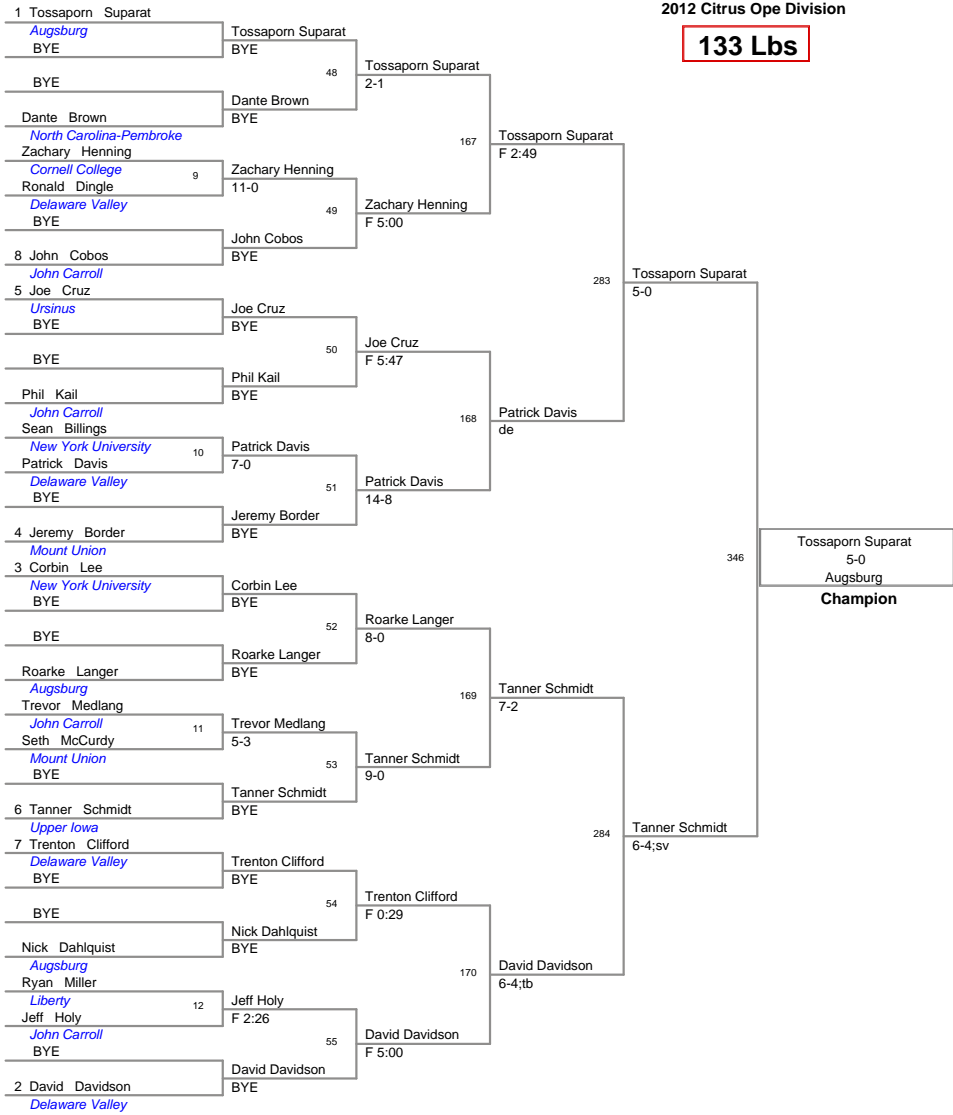

2012 Citrus Open
2012 Citrus Ope Division

125 Lbs

2012 Citrus Open
2012 Citrus Open Division

133 Lbs

2012 Citrus Open
2012 Citrus Open Division

141 Lbs

2012 Citrus Open
2012 Citrus Open Division

149 Lbs

2012 Citrus Open
2012 Citrus Ope Division

197 Lbs

2012 Citrus Open
2012 Citrus Open Division

285 Lbs