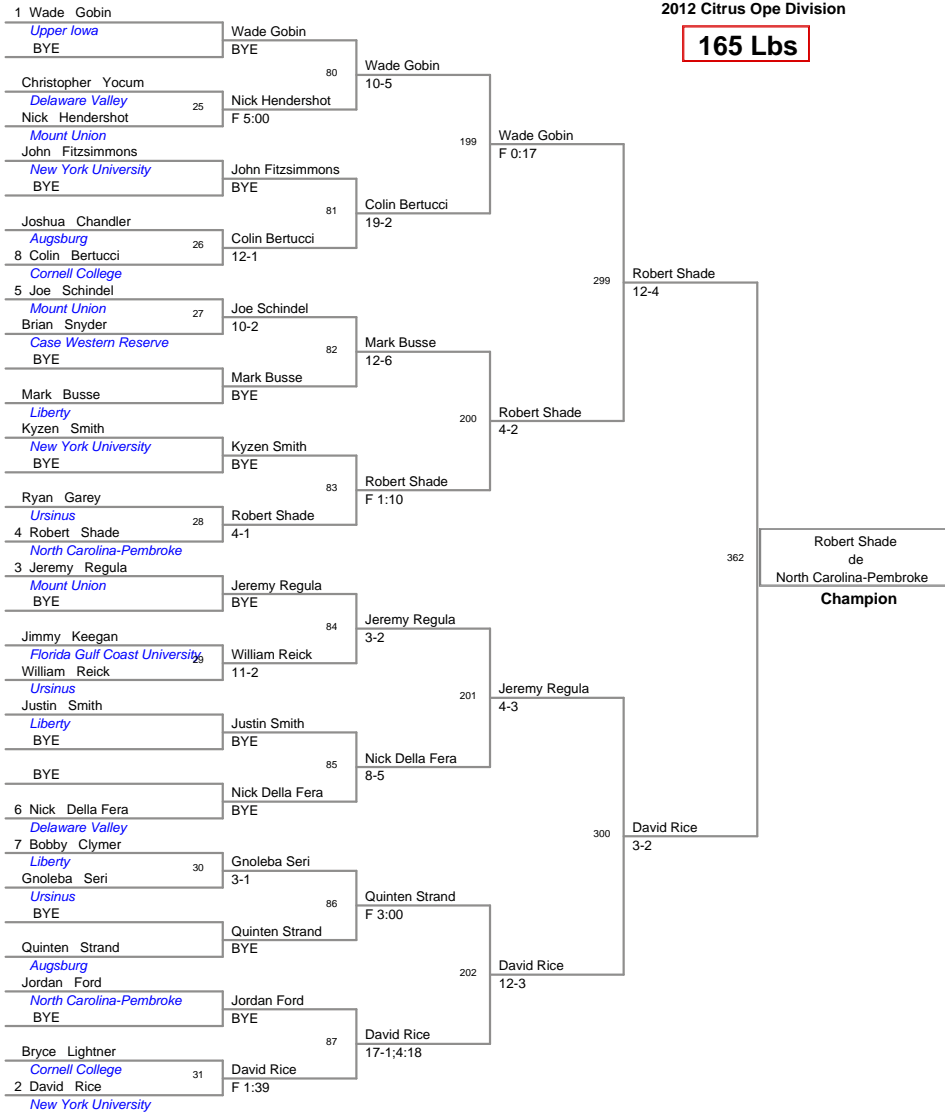

2012 Citrus Open
2012 Citrus Ope Division

125 Lbs

2012 Citrus Open
2012 Citrus Open Division

133 Lbs

2012 Citrus Open
2012 Citrus Open Division

141 Lbs

2012 Citrus Open
2012 Citrus Open Division

149 Lbs

2012 Citrus Open
2012 Citrus Open Division

157 Lbs

2012 Citrus Open
2012 Citrus Open Division

165 Lbs

2012 Citrus Open
2012 Citrus Ope Division

174 Lbs

2012 Citrus Open
2012 Citrus Ope Division

184 Lbs

2012 Citrus Open
2012 Citrus Ope Division

197 Lbs

2012 Citrus Open
2012 Citrus Open Division

285 Lbs