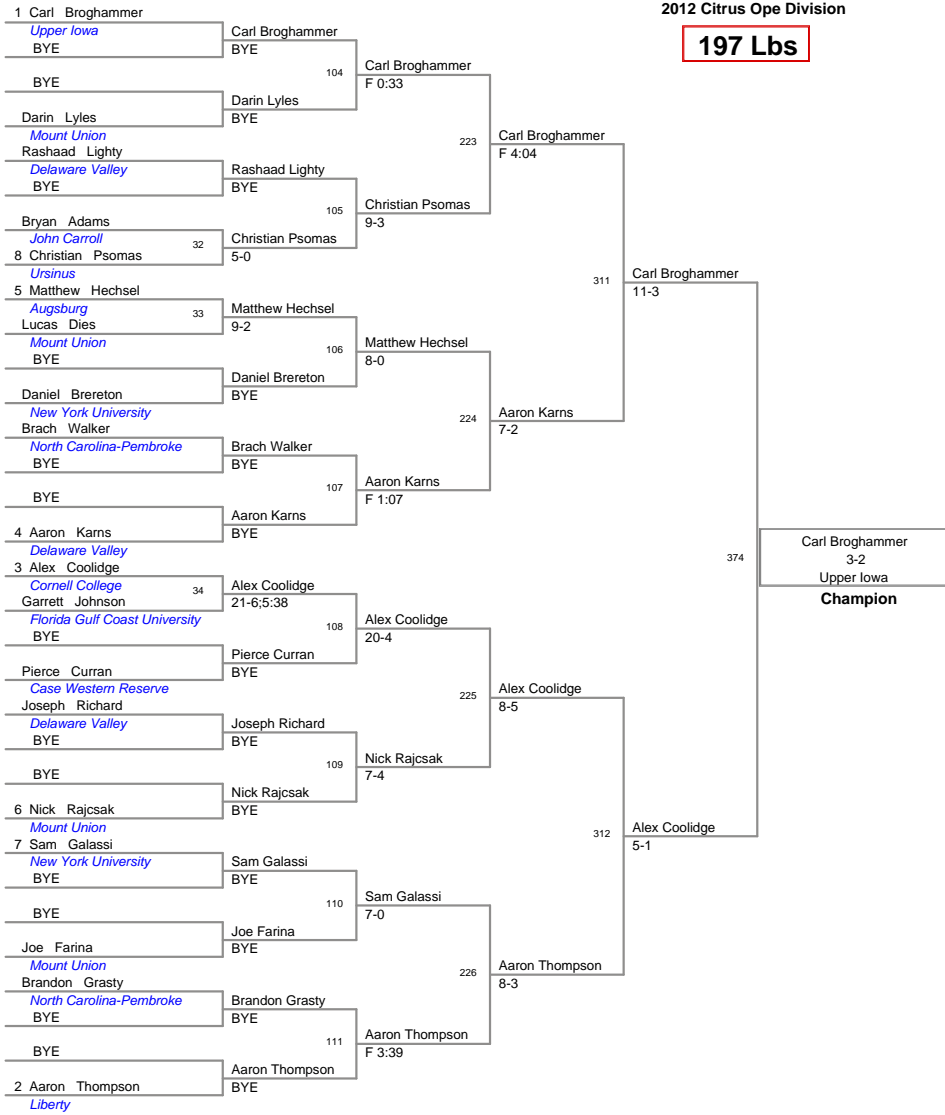

2012 Citrus Open
2012 Citrus Open Division

157 Lbs

2012 Citrus Open
2012 Citrus Open Division

165 Lbs

2012 Citrus Open
2012 Citrus Ope Division

174 Lbs

2012 Citrus Open
2012 Citrus Ope Division

184 Lbs

2012 Citrus Open
2012 Citrus Ope Division

197 Lbs

2012 Citrus Open
2012 Citrus Open Division

285 Lbs