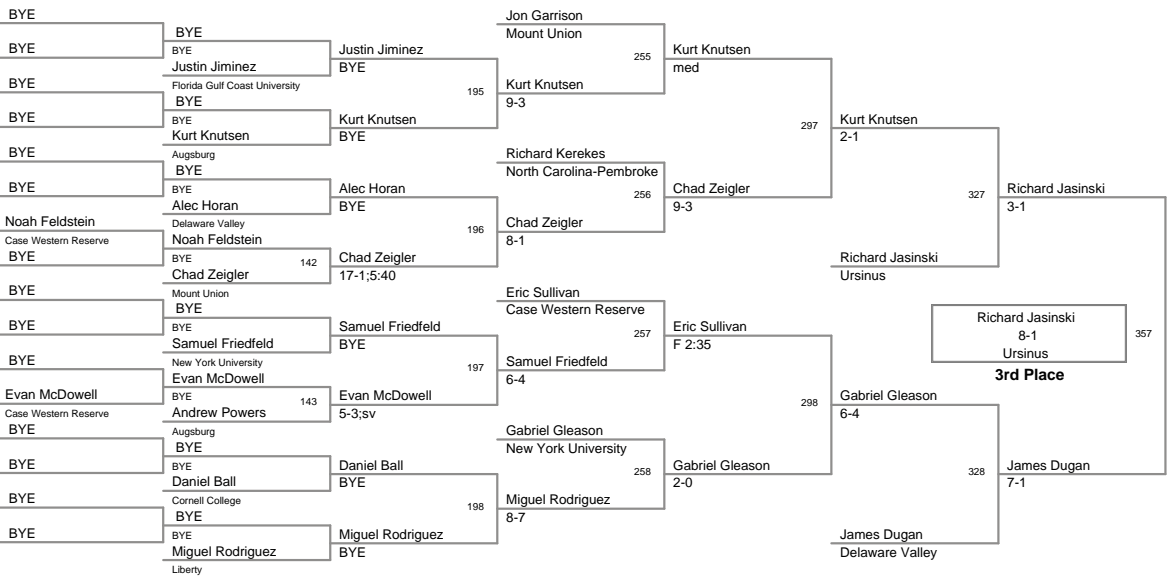

2012 Citrus Open
2012 Citrus Open Division

157 Lbs