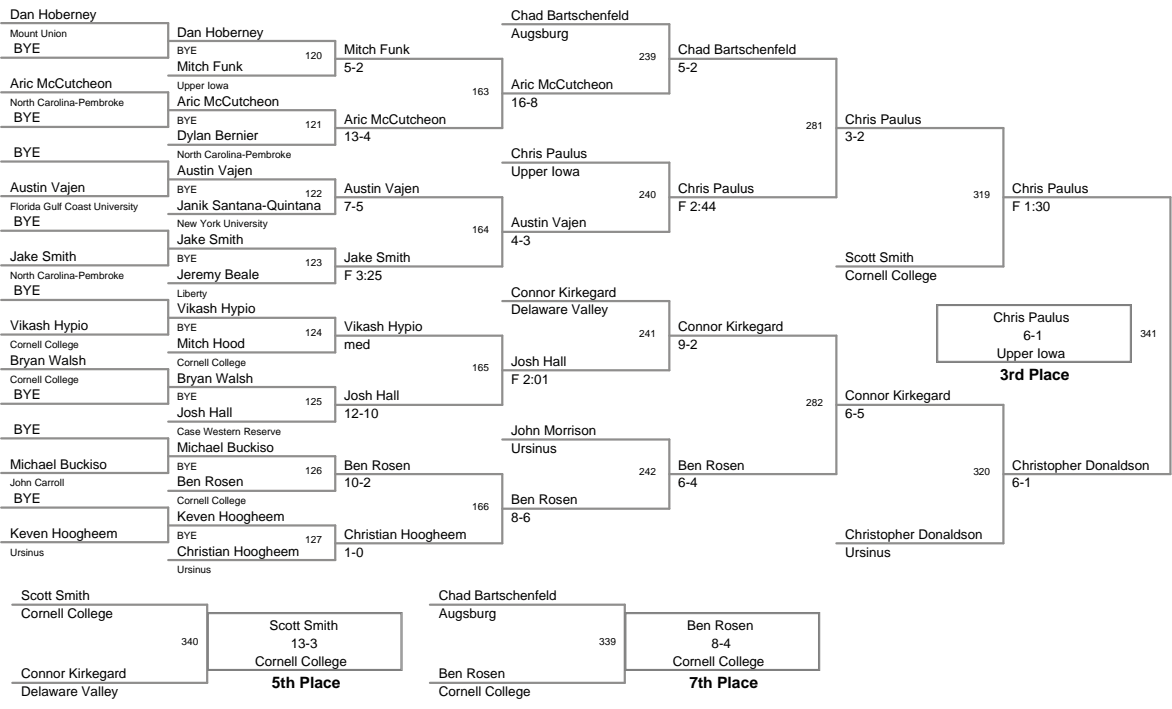

2012 Citrus Open
2012 Citrus Ope Division

125 Lbs

2012 Citrus Open
2012 Citrus Open Division

133 Lbs

2012 Citrus Open
2012 Citrus Open Division

141 Lbs

2012 Citrus Open
2012 Citrus Open Division

149 Lbs

2012 Citrus Open
2012 Citrus Ope Division

197 Lbs

2012 Citrus Open
2012 Citrus Open Division

285 Lbs