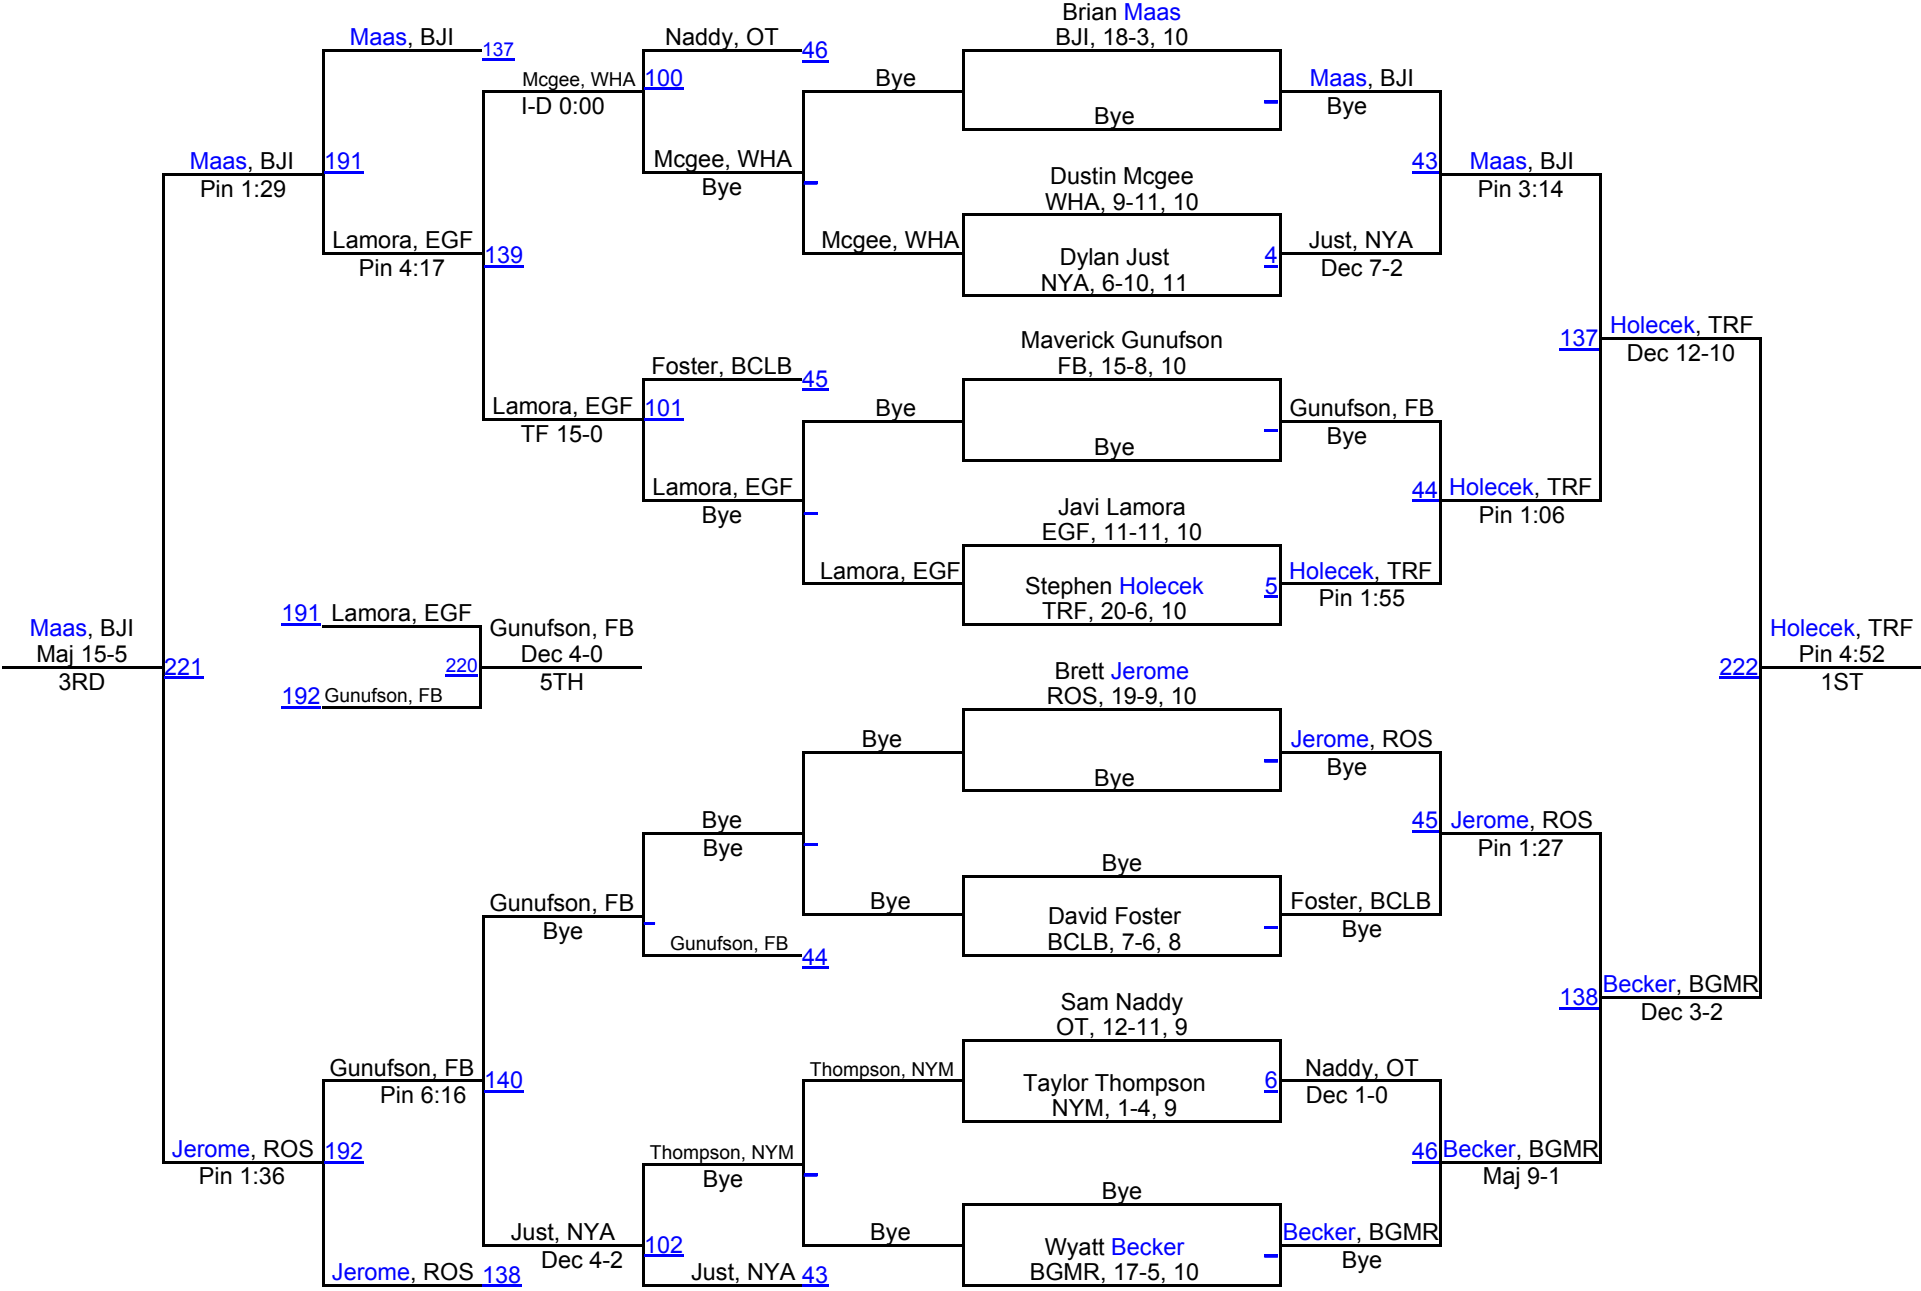

Prowler Invite - 7th Annual (Varsity)