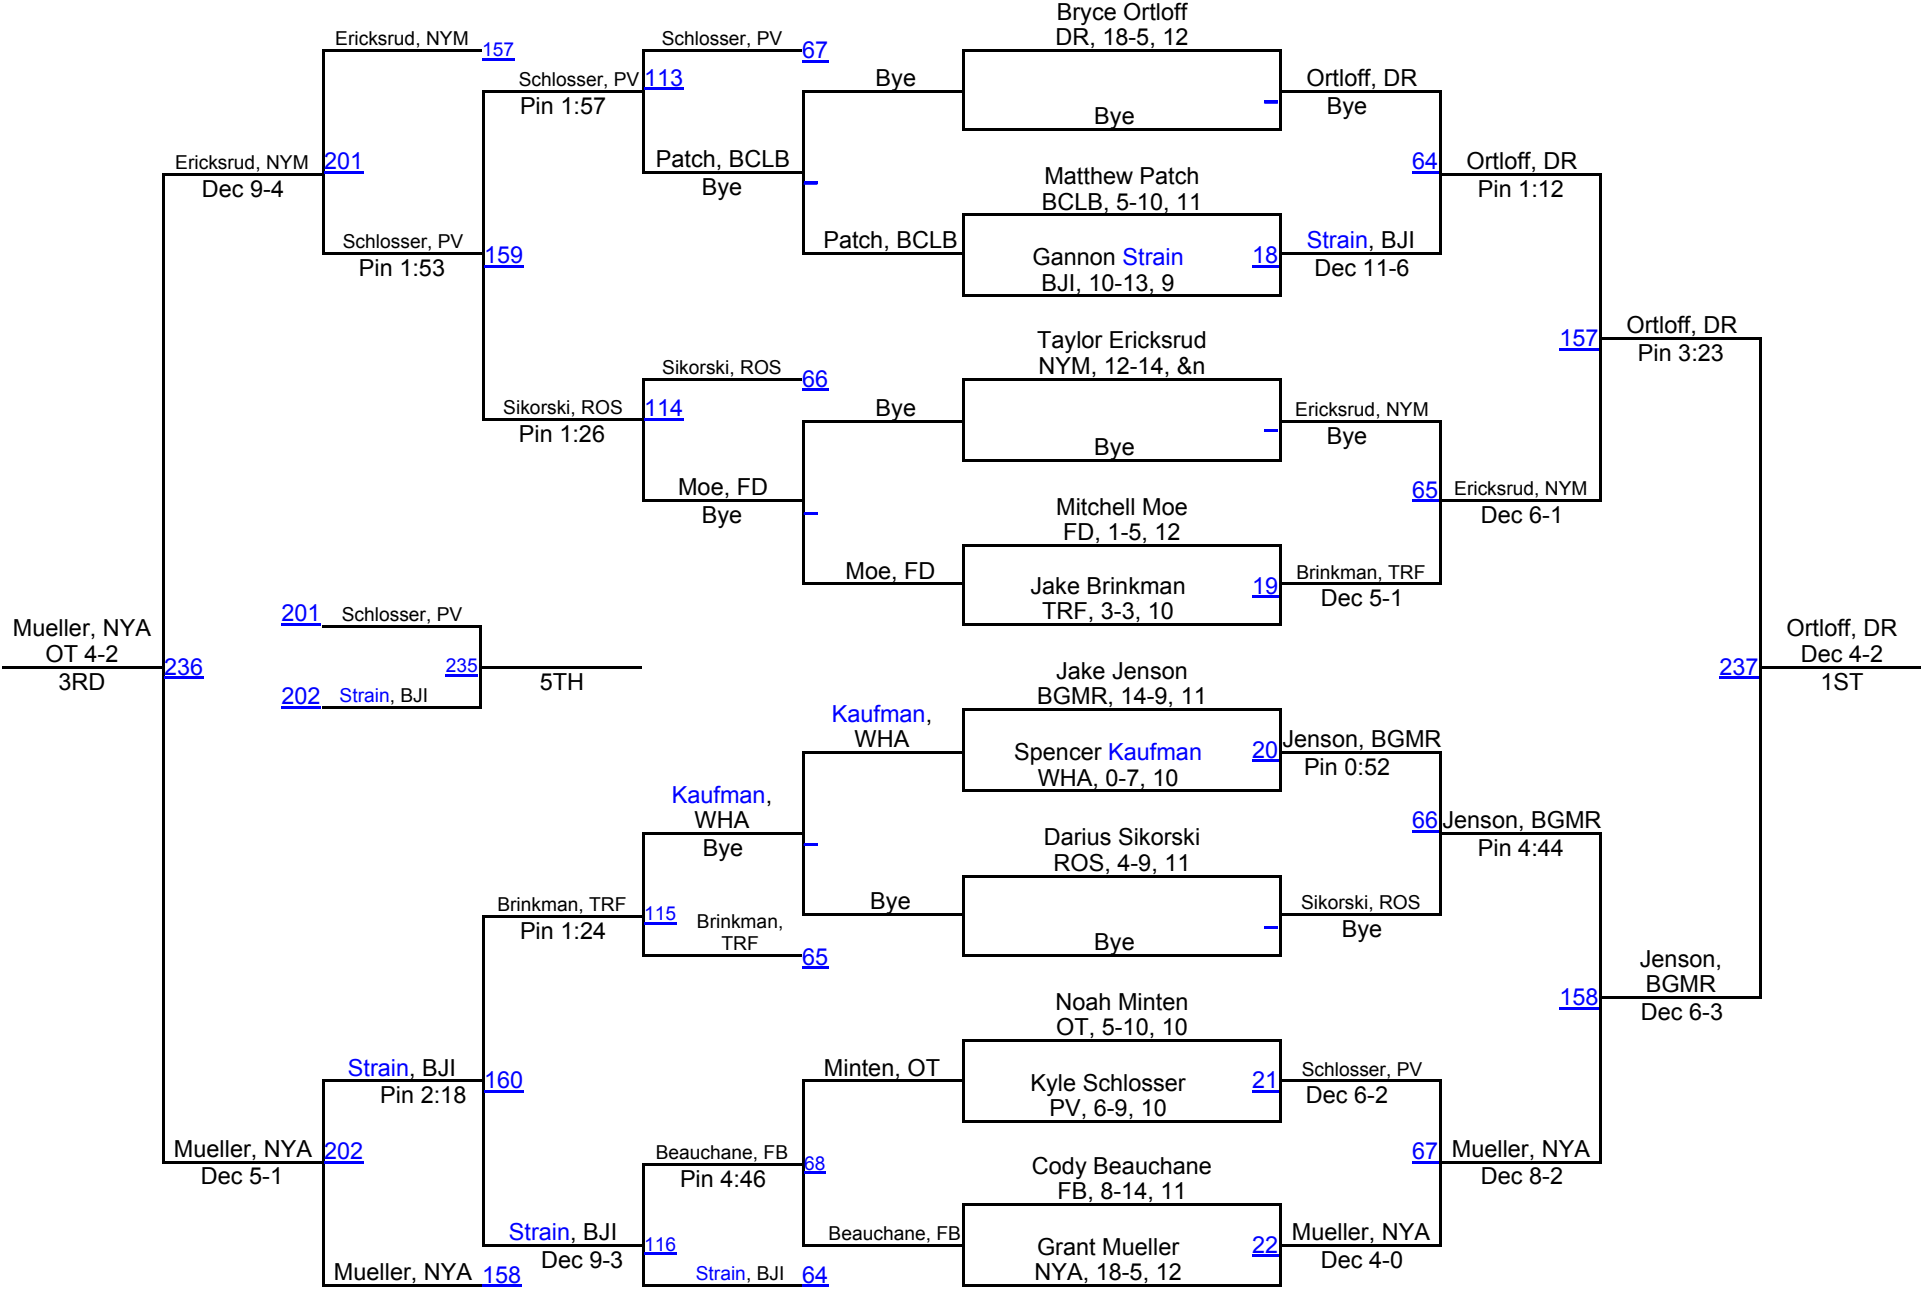

Prowler Invite - 7th Annual (Varsity)