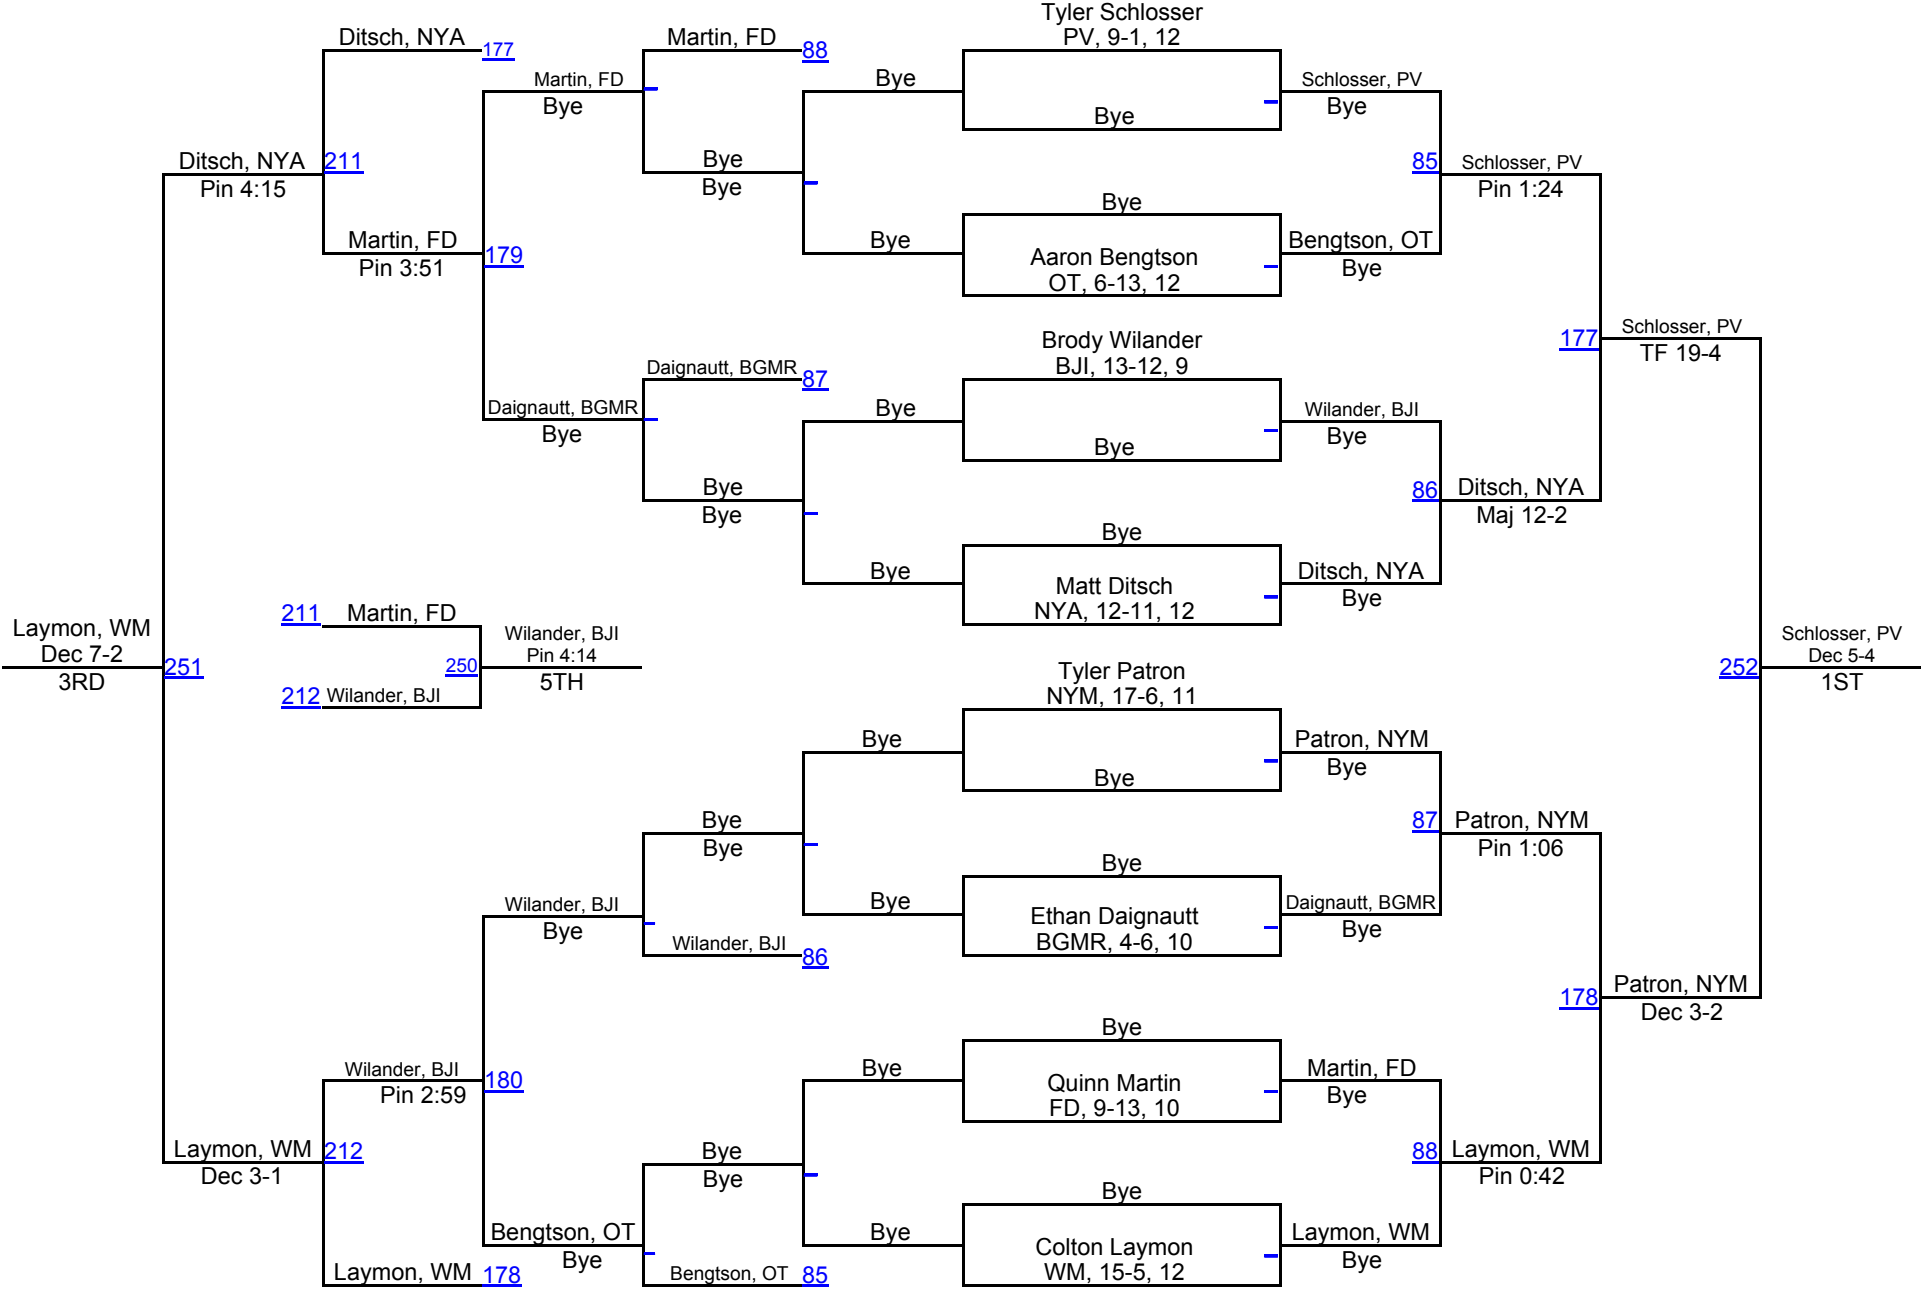

Prowler Invite - 7th Annual (Varsity)