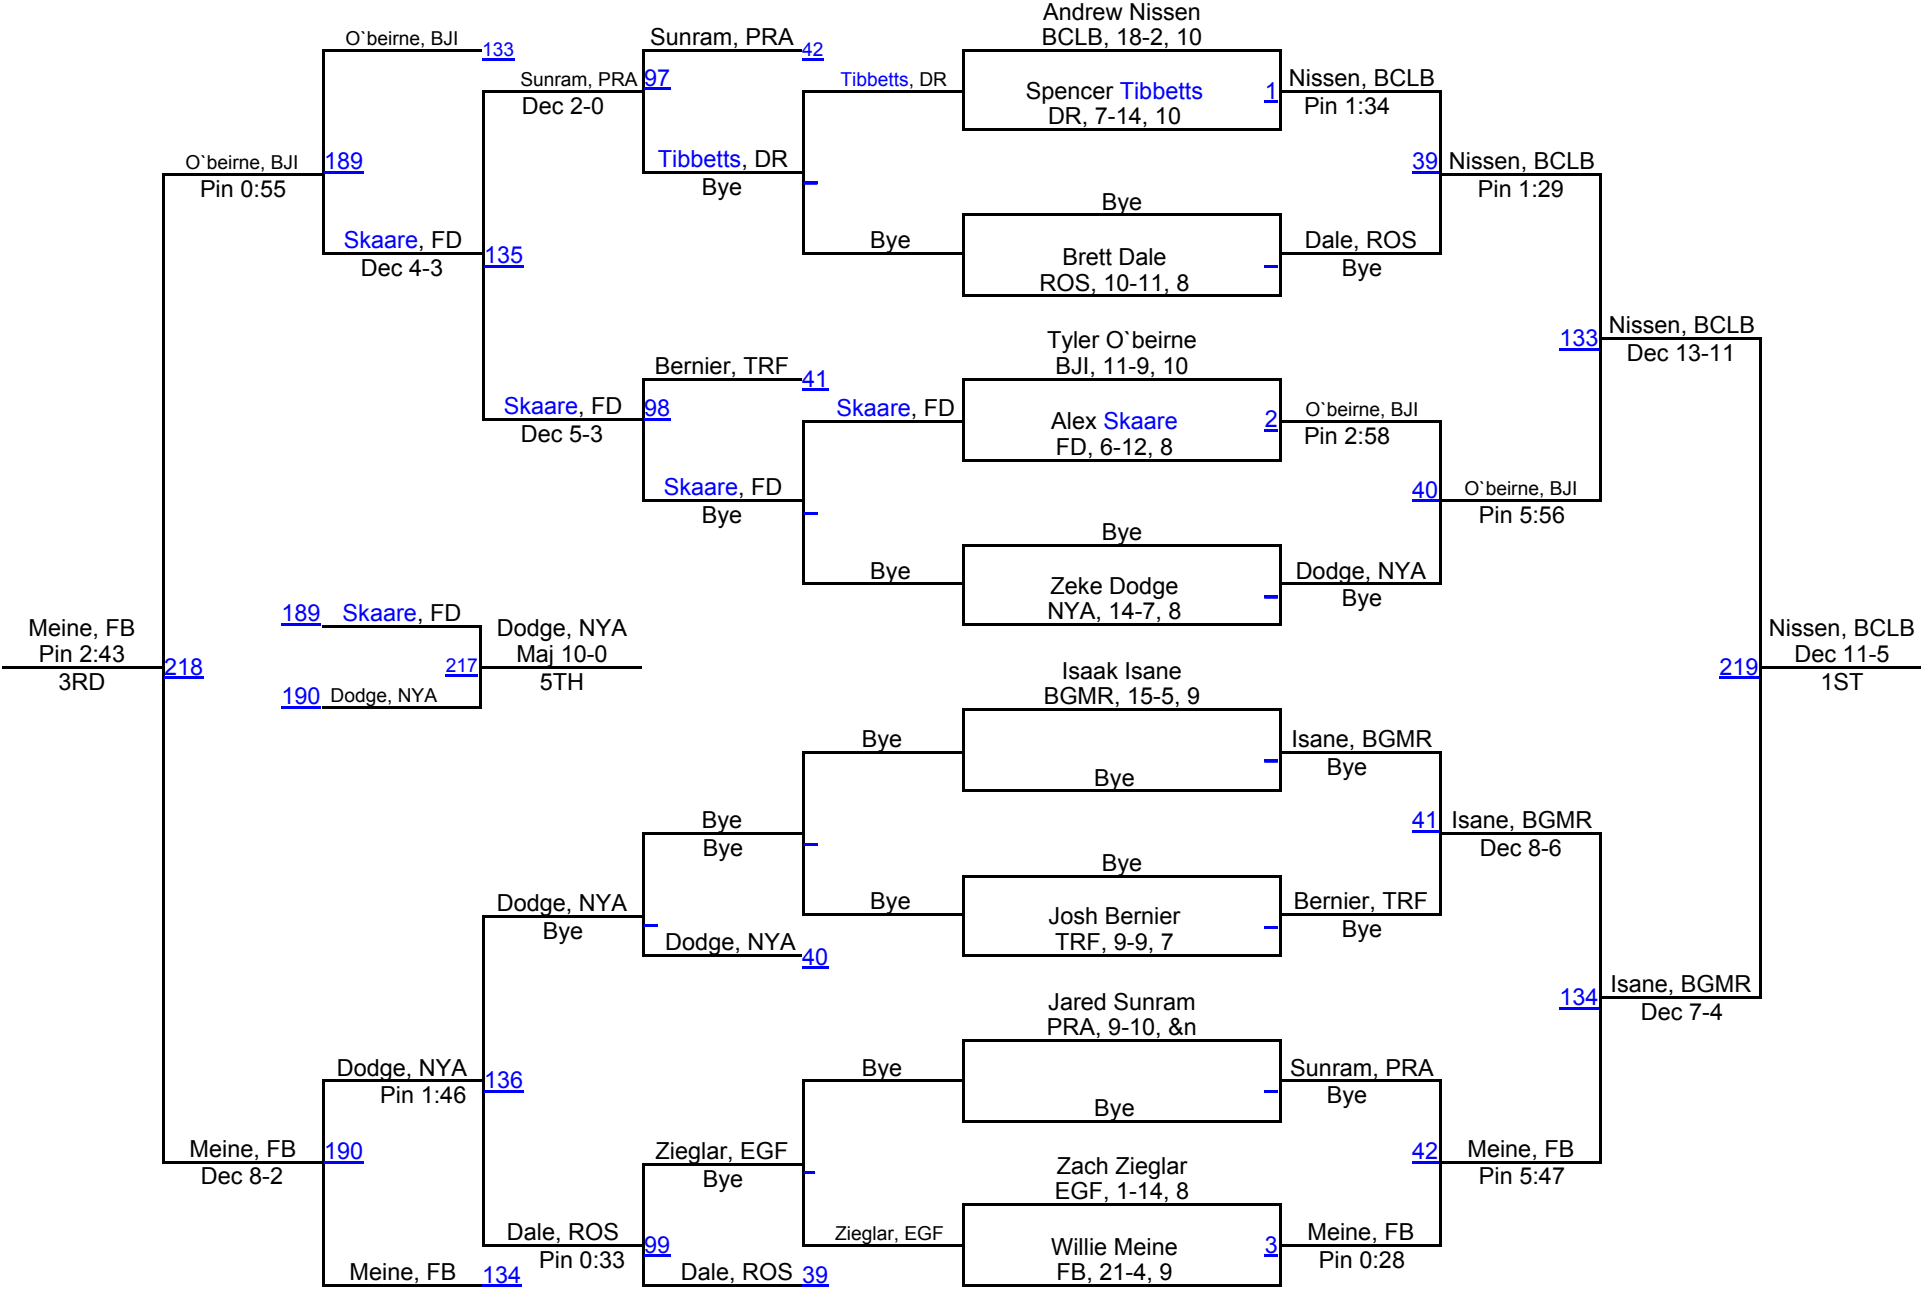

Team Scores

1.	Badger-Greenbush-Middle River	225.0
2.	Bemidji	191.0
3.	Thief River Falls	171.5
4.	New York Mills	153.5
5.	Fargo Davies	145.5
6.	Blackduck-Cass Lake-Bena	107.5
7.	Norwood Young America	84.0
8.	Park Rapids	83.0
9.	Roseau	69.0
10.	Fertile-Beltrami	61.0
11.	East Grand Forks	58.5
12.	Prairie Valley	53.5
13.	Red Lake County Central	53.0
14.	Ottertail Central	44.0
15.	Deer River	42.0
16.	West Marshall	37.5
17.	Walker-Hackensak-Akeley-Nevis	37.0
18.	Crookston	0.0
18.	Detroit Lakes	0.0

Prowler Invite - 7th Annual (Varsity)