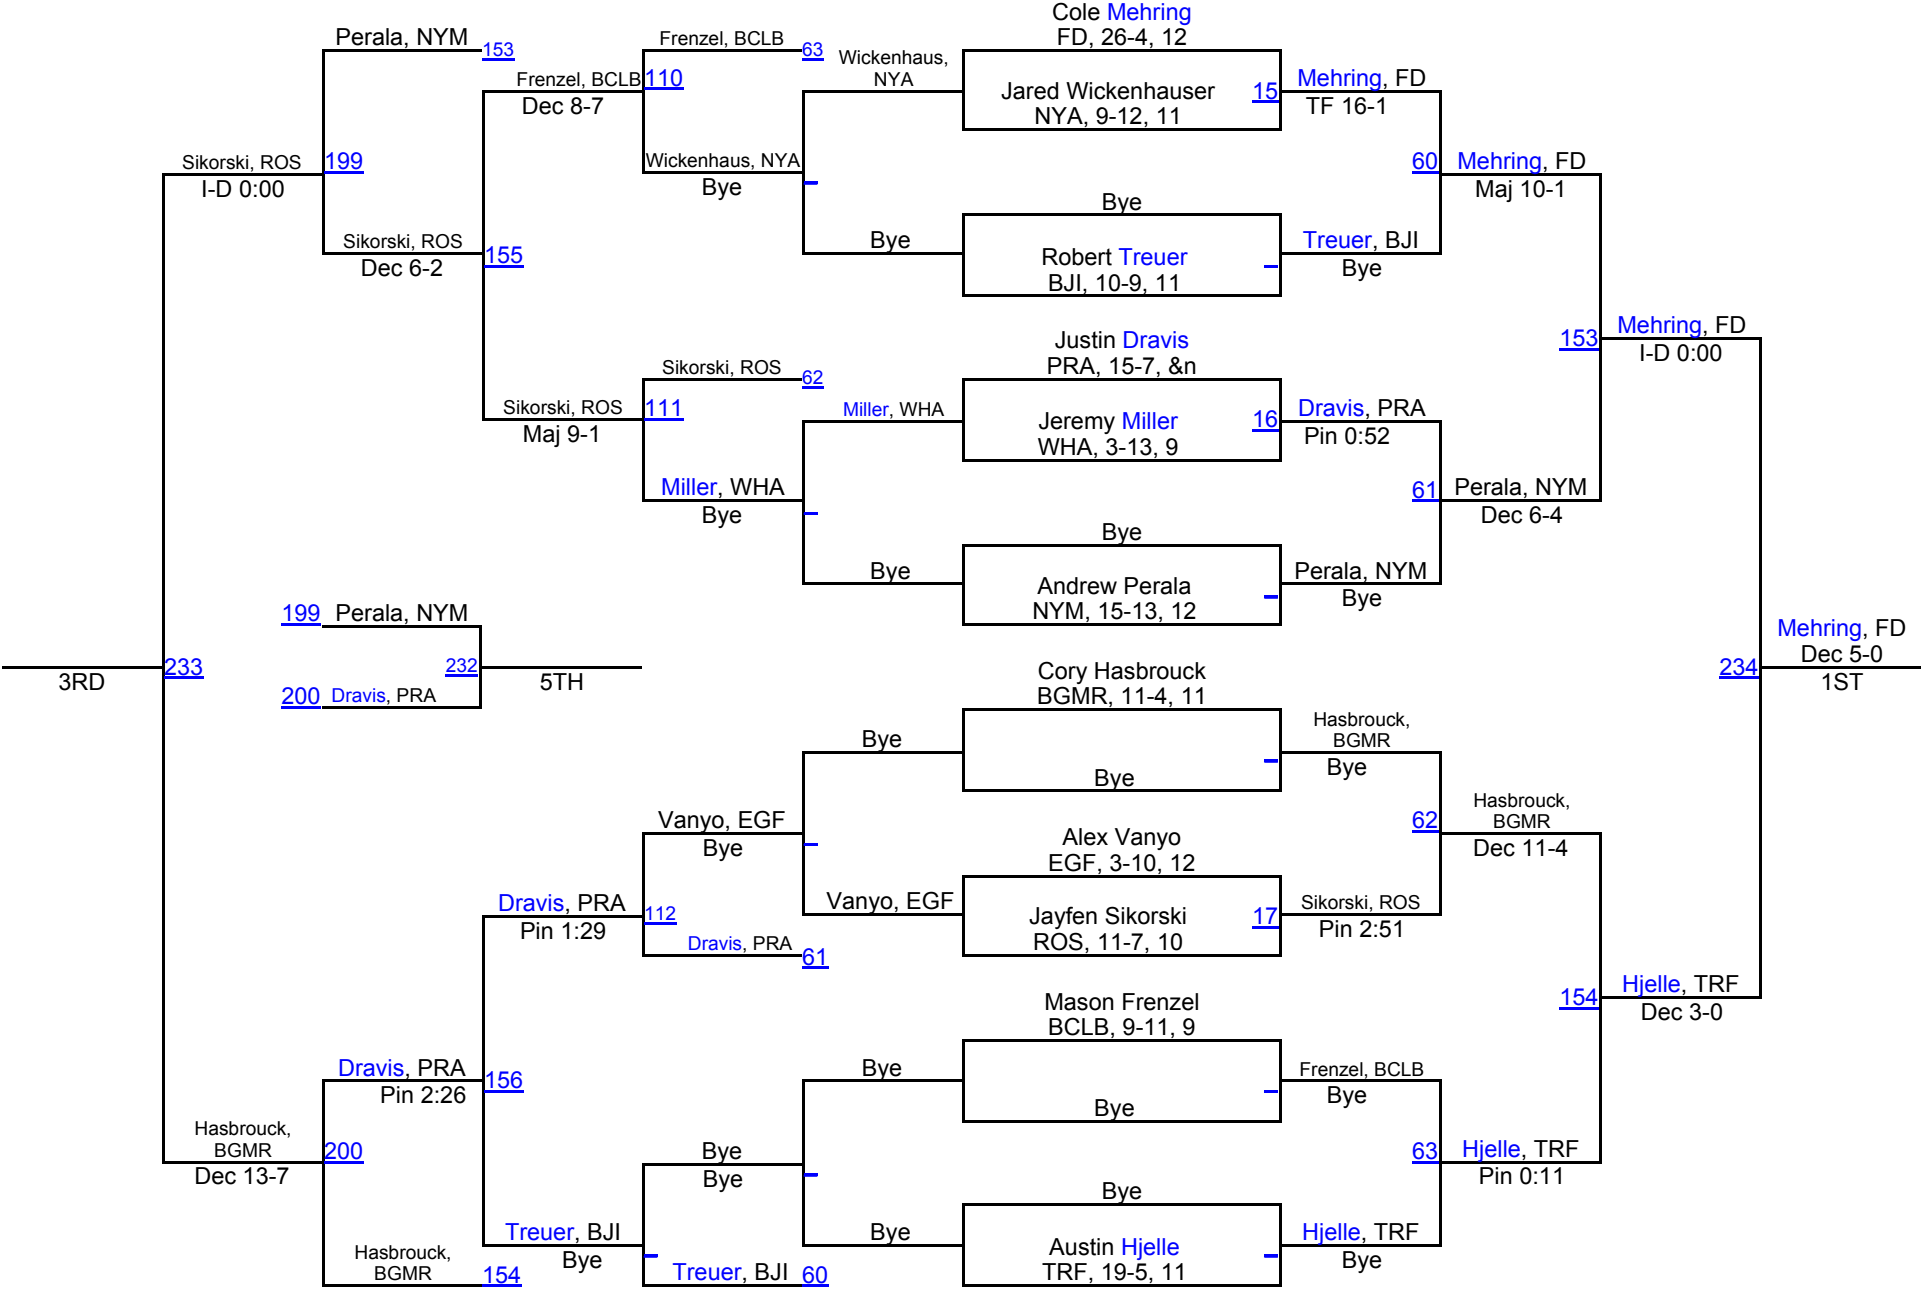

Prowler Invite - 7th Annual (Varsity)