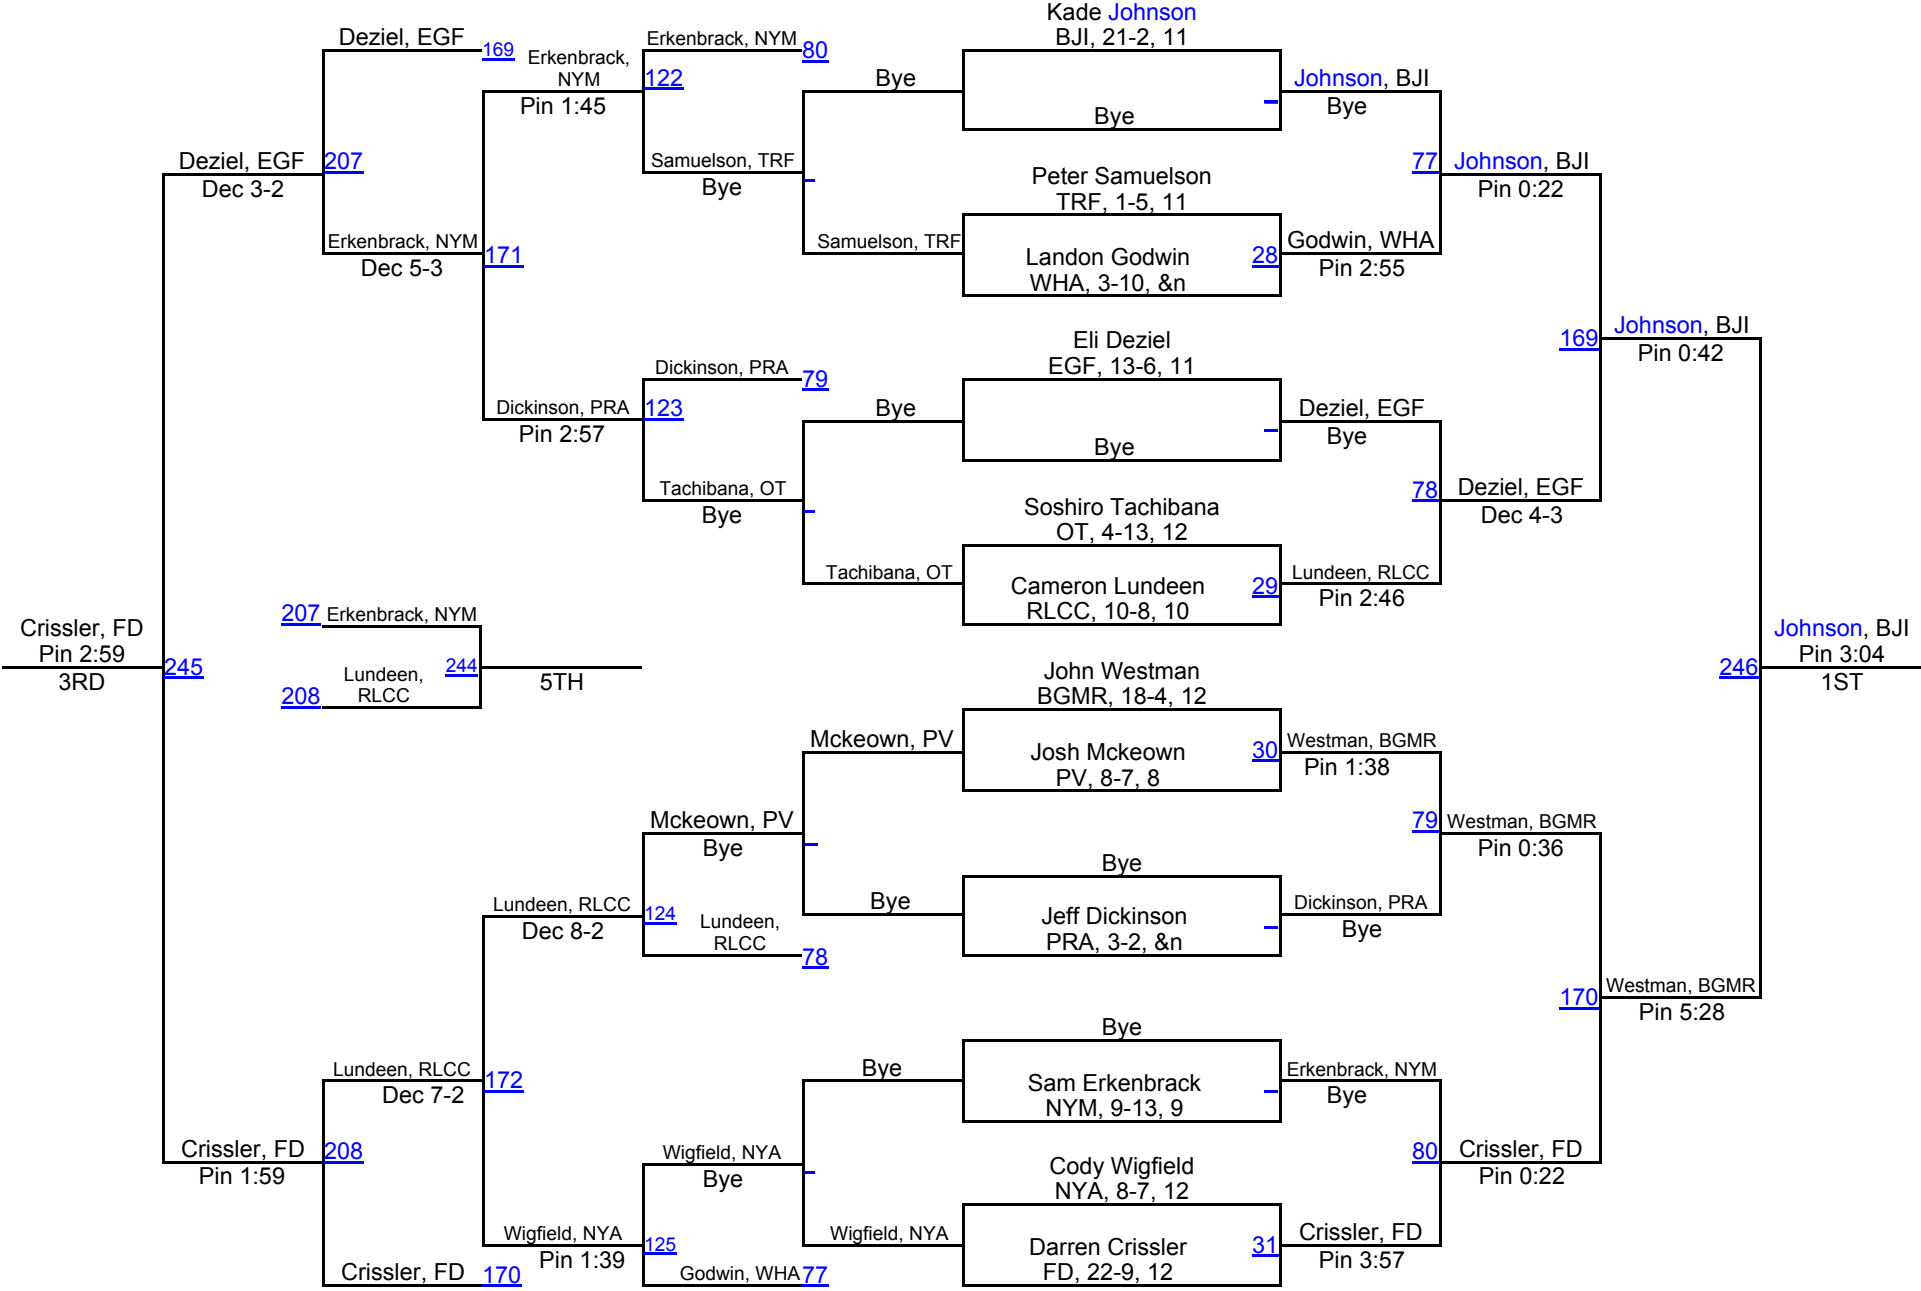

Prowler Invite - 7th Annual (Varsity)