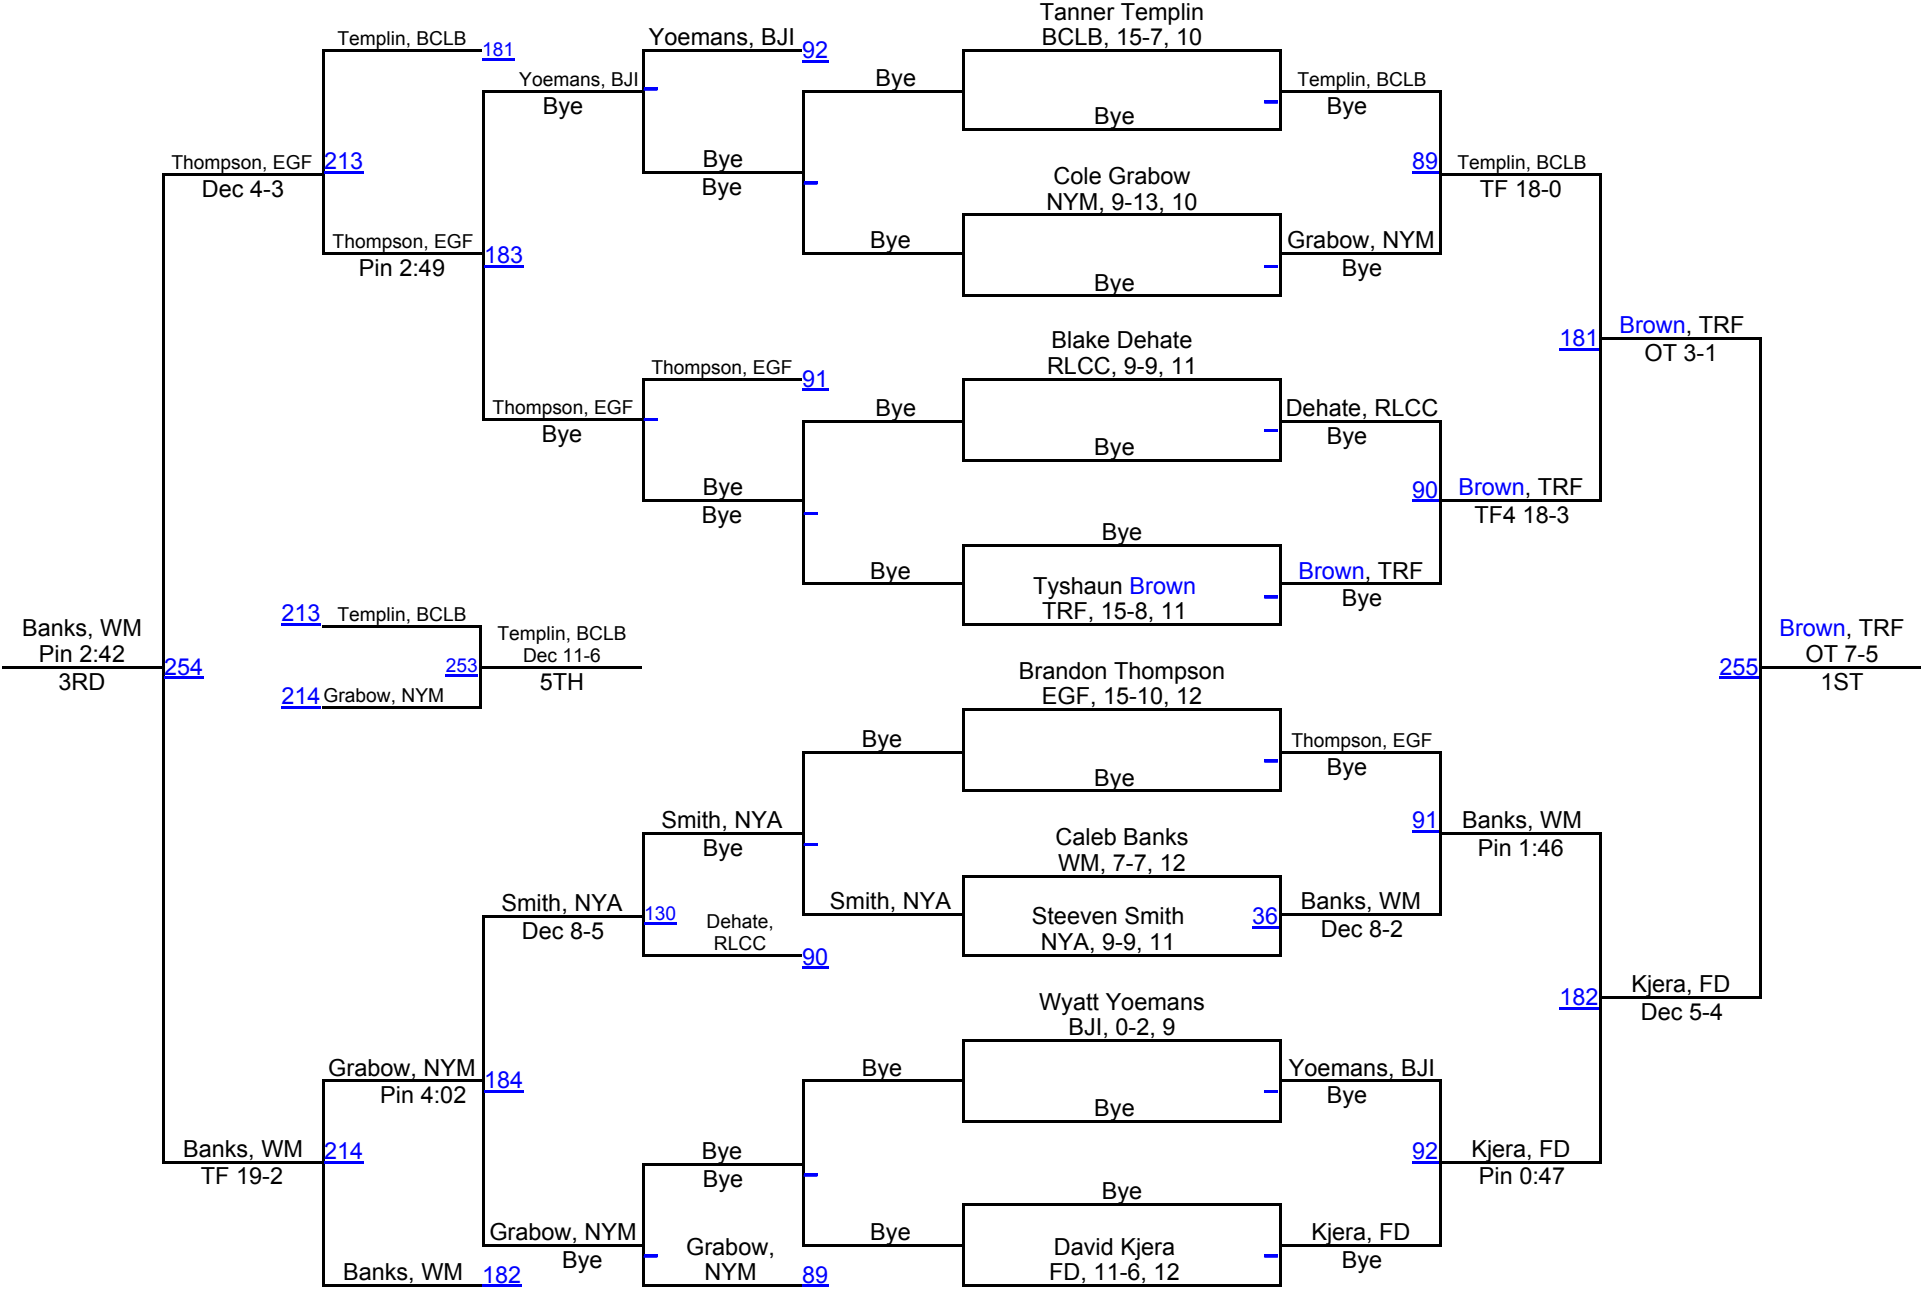

Prowler Invite - 7th Annual (Varsity)