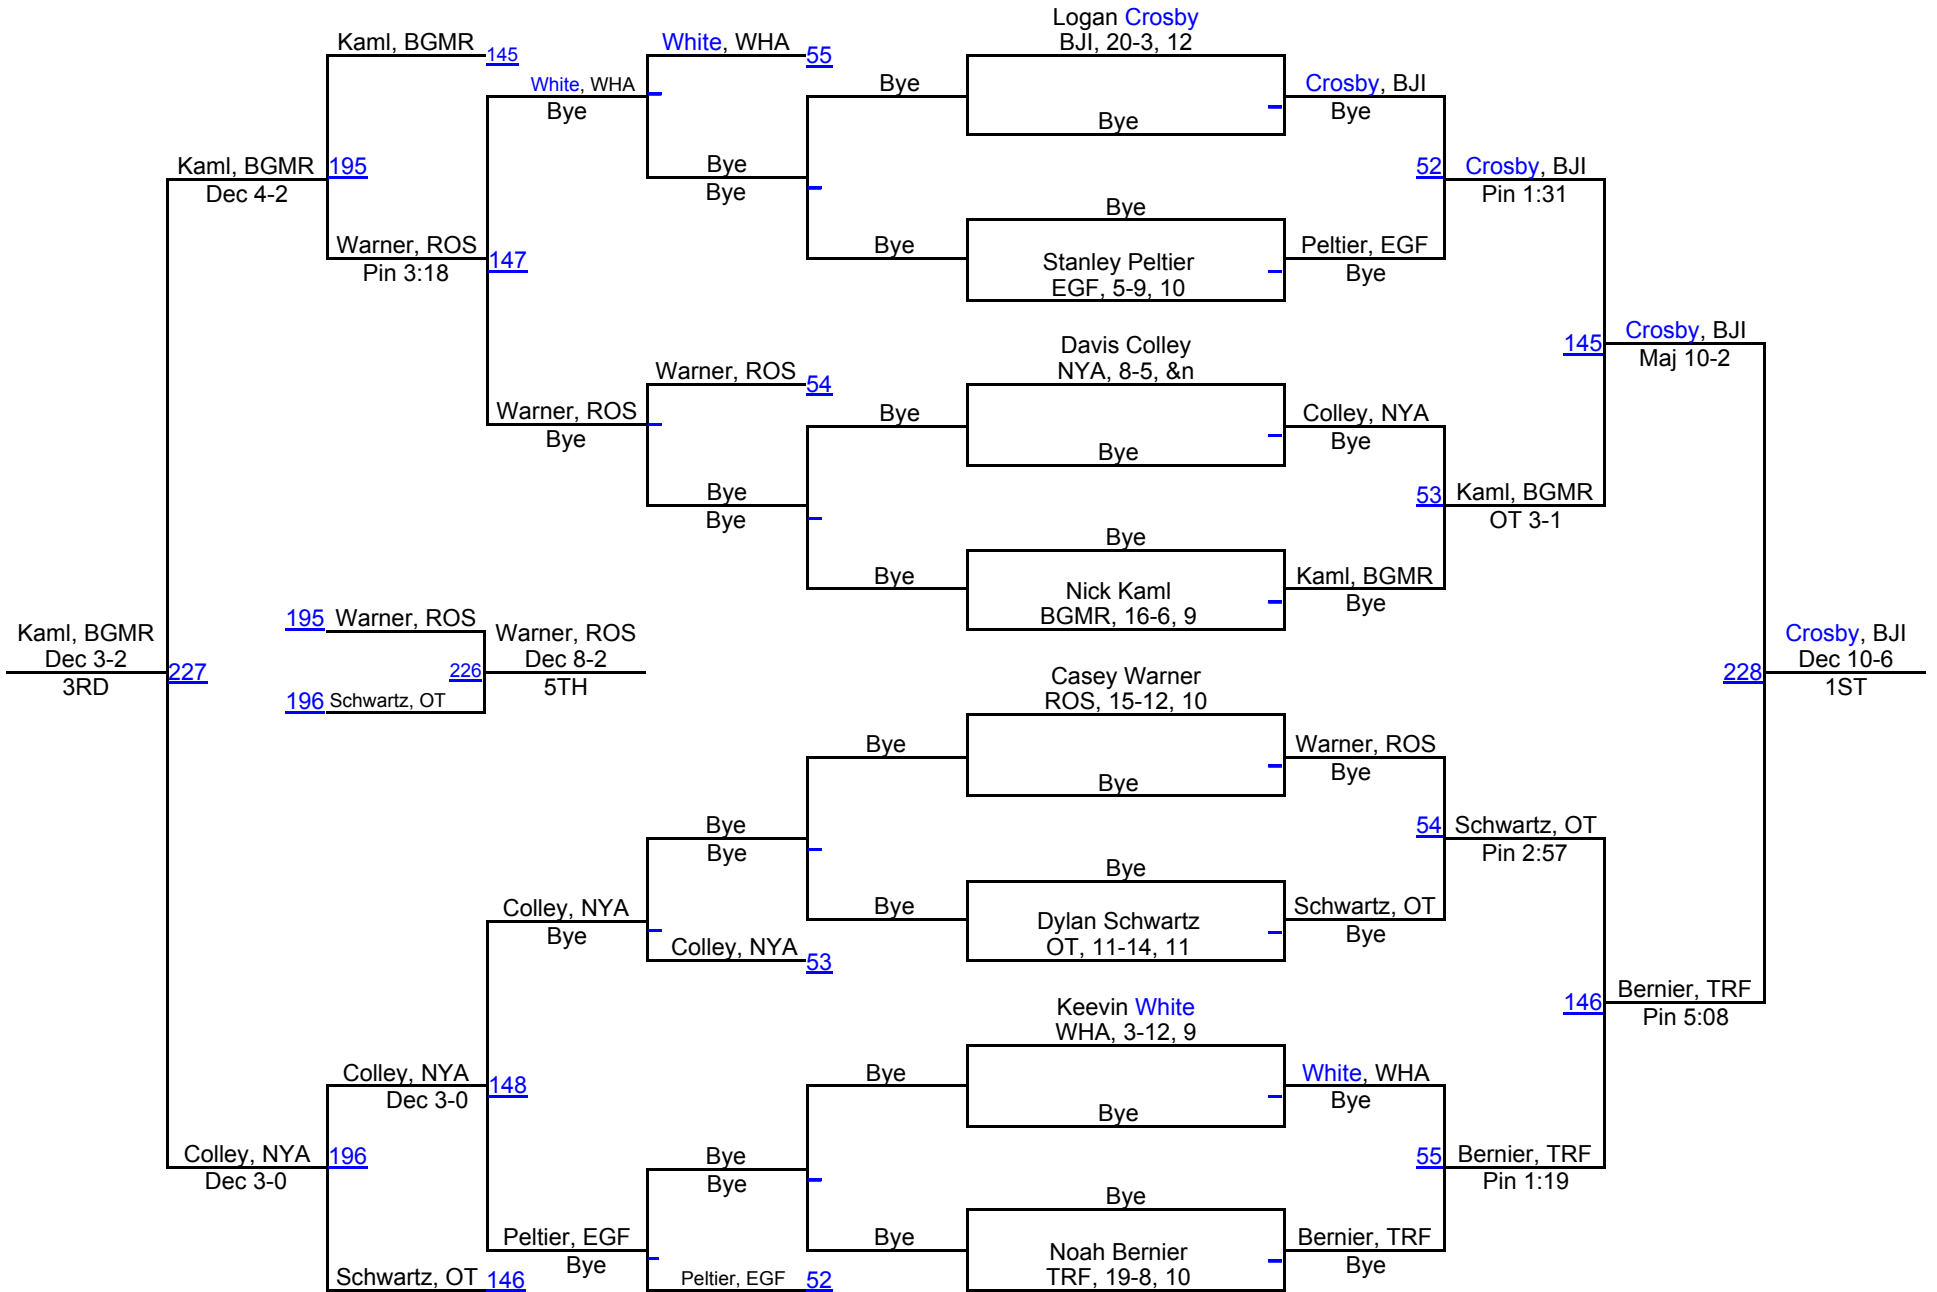

Prowler Invite - 7th Annual (Varsity)

126