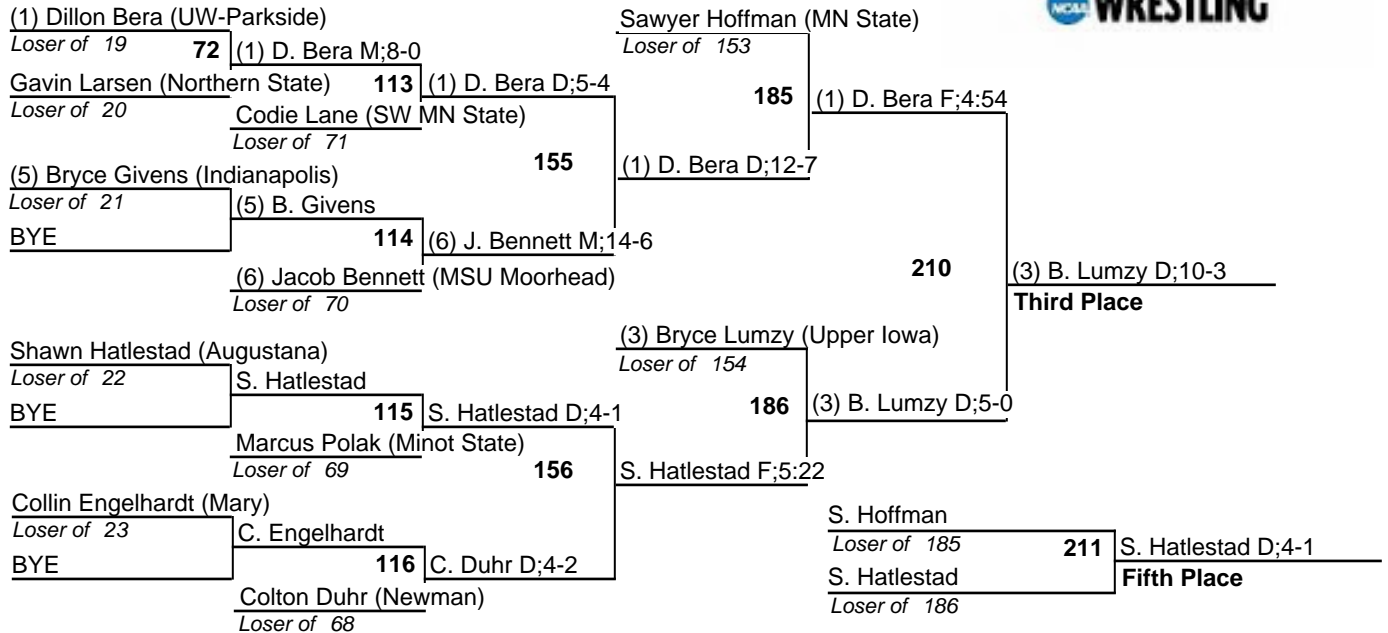

2013 NCAA Divison II Super Regional 3

24 February 2013