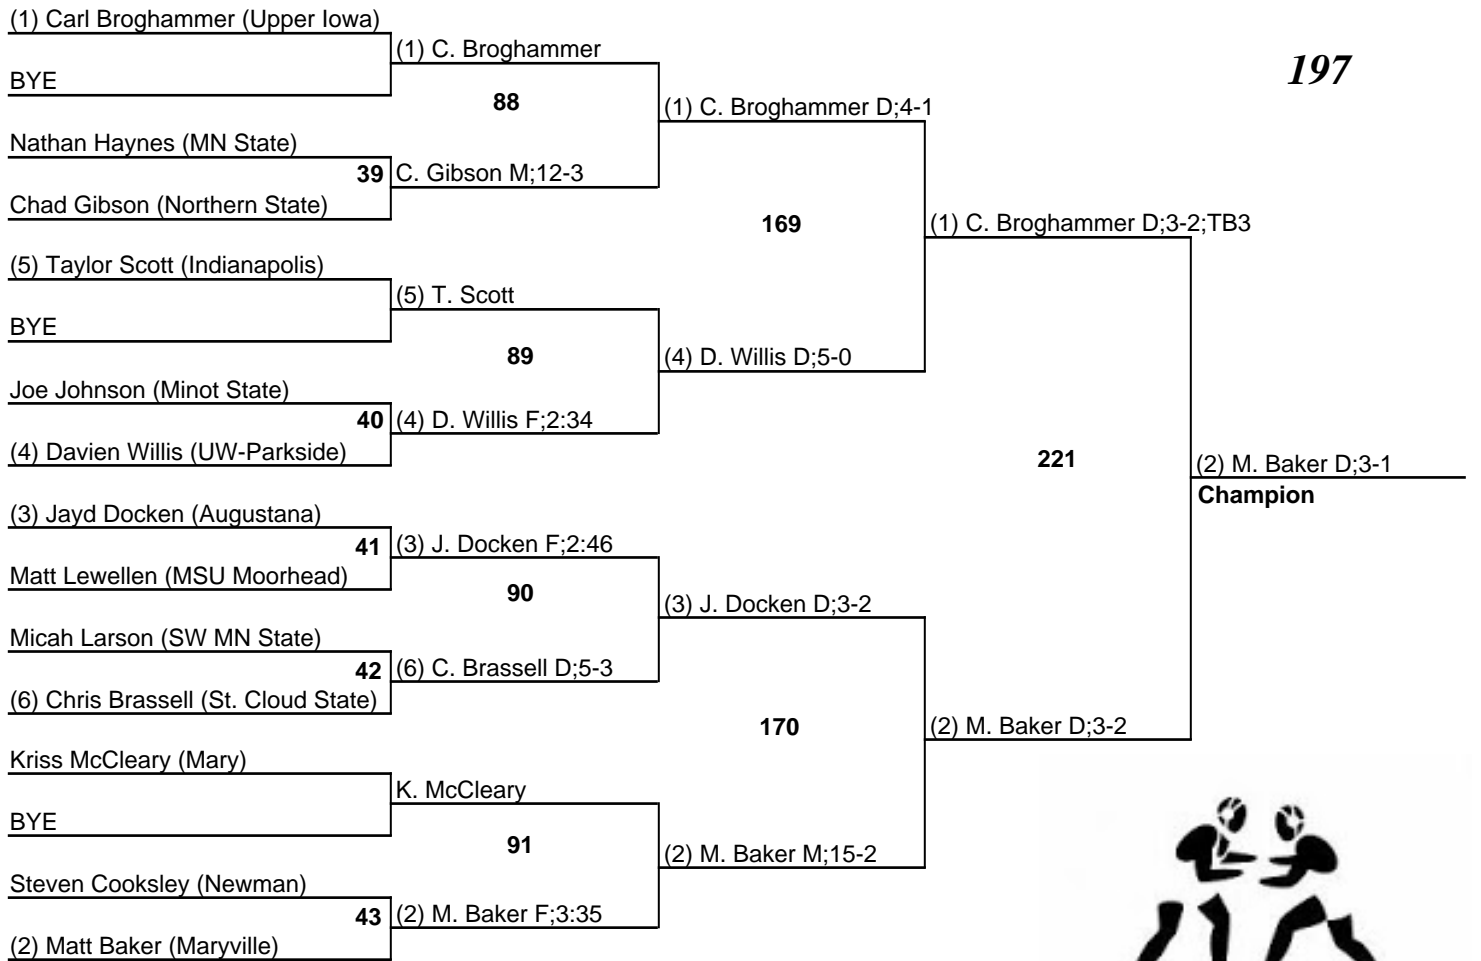

174

2013 NCAA Divison II Super Regional 3

24 February 2013

184

2013 NCAA Divison II Super Regional 3

24 February 2013

2013 NCAA Division II Super Regional 3

24 February 2013