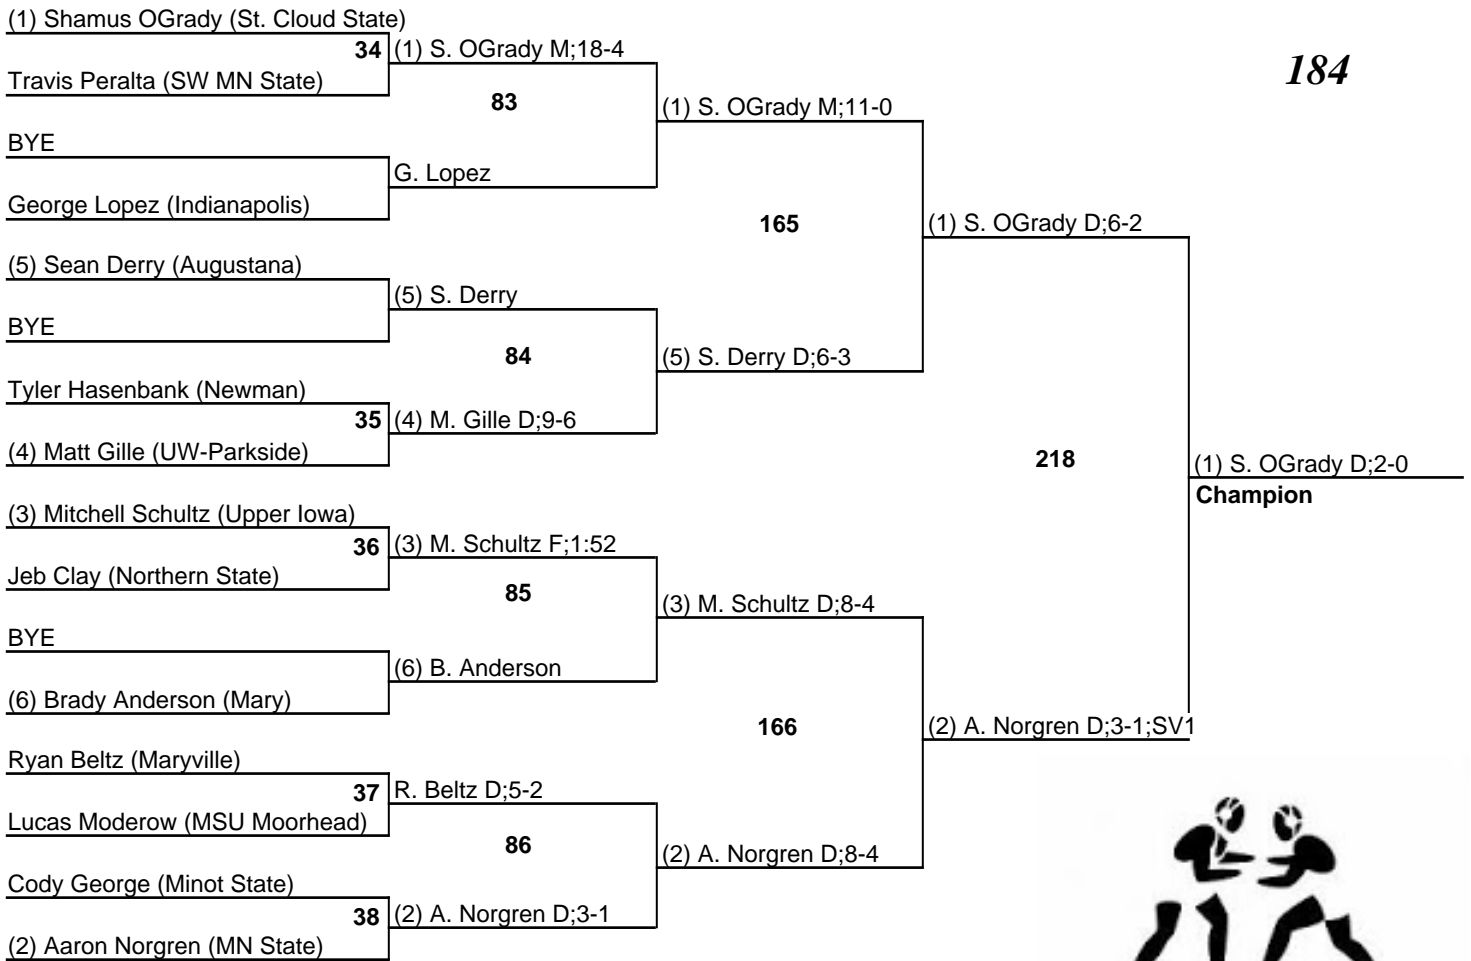

2013 NCAA Divison II Super Regional 3

24 February 2013

184