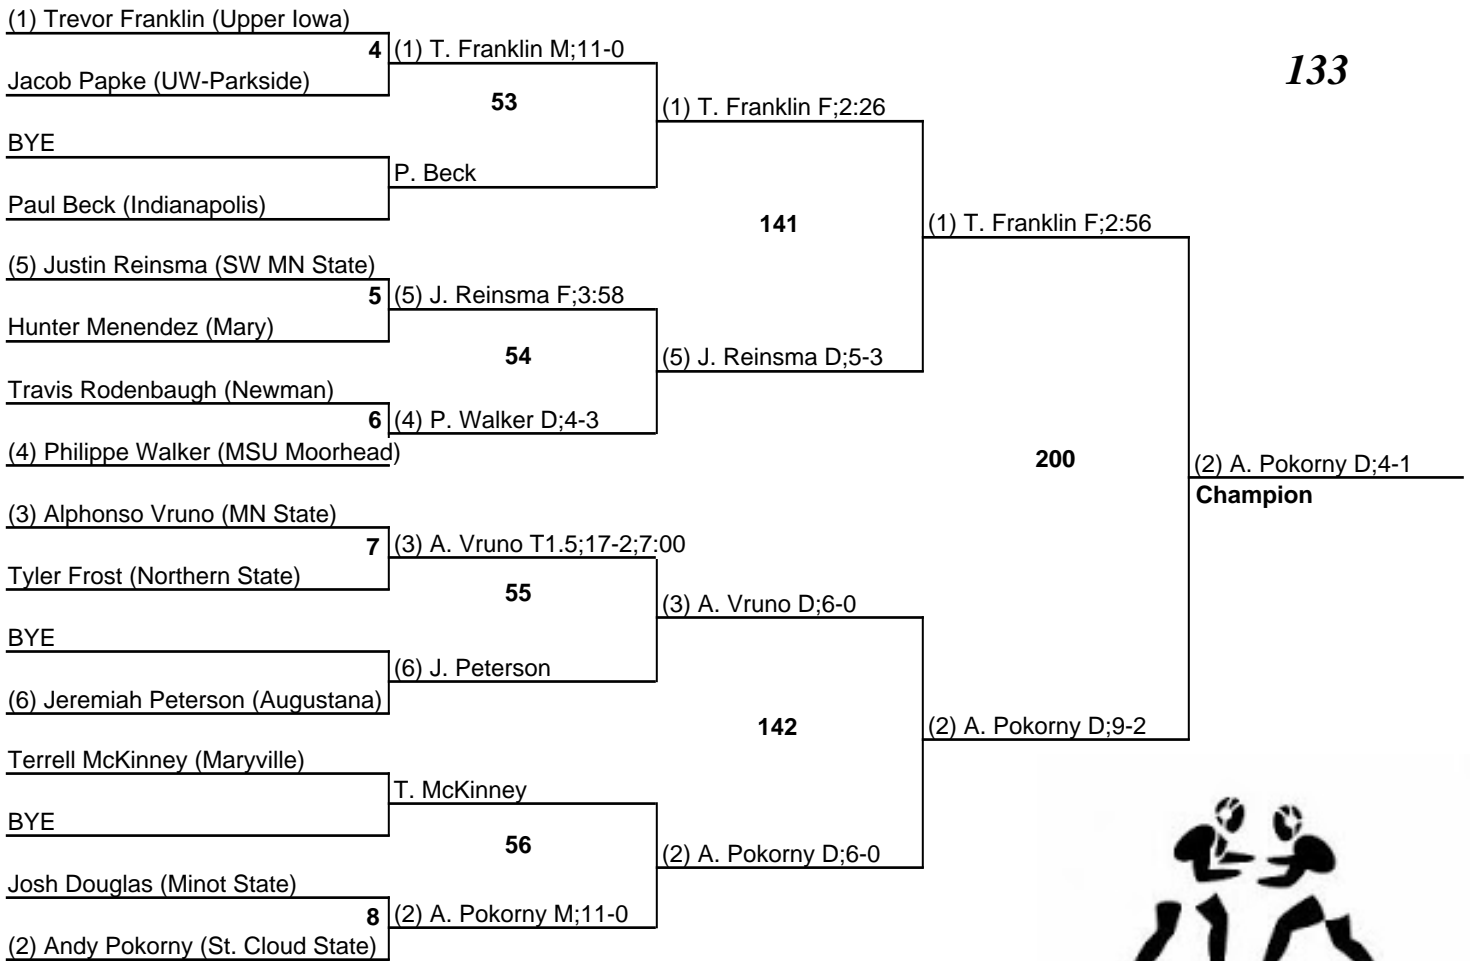

2013 NCAA Divison II Super Regional 3

24 February 2013

125

2013 NCAA Divison II Super Regional 3

24 February 2013

133

2013 NCAA Division II Super Regional 3

24 February 2013