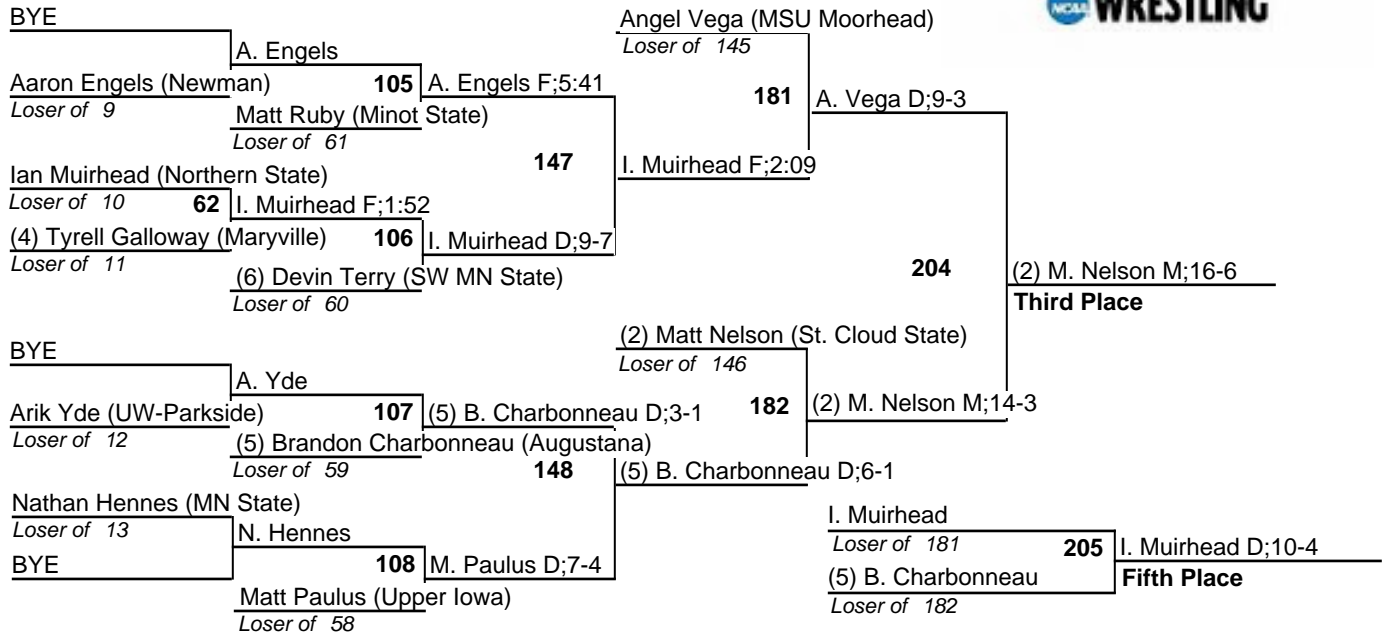

2013 NCAA Divison II Super Regional 3

Team Standings

FINAL

Plc	Score	School	CH	WB	1	2	3	4	5	6
1	140.5	St. Cloud State	0	0	4	2	3	0	0	1
2	95.5	Upper Iowa	0	0	0	3	2	0	2	0
3	84.5	MN State	0	0	1	1	2	0	1	2
4	72.5	Indianapolis	0	0	1	1	1	2	0	1
	72.5	Maryville	0	0	2	1	0	0	1	0
6	70.5	UW-Parkside	0	0	0	0	1	3	0	3
7	68.5	Augustana	0	0	0	0	1	2	2	2
8	55.0	SW MN State	0	0	1	1	0	1	1	0
9	45.5	Northern State	0	0	0	1	0	1	2	0
10	27.5	Mary	0	0	1	0	0	0	1	0
11	25.5	MSU Moorhead	0	0	0	0	0	1	0	1
12	12.0	Newman	0	0	0	0	0	0	0	0
13	9.5	Minot State	0	0	0	0	0	0	0	0

2013 NCAA Divison II Super Regional 3

24 February 2013

125

2013 NCAA Divison II Super Regional 3

24 February 2013

133

2013 NCAA Division II Super Regional 3

24 February 2013

141

2013 NCAA Divison II Super Regional 3

24 February 2013

2013 NCAA Divison II Super Regional 3

24 February 2013

165

2013 NCAA Divison II Super Regional 3

24 February 2013