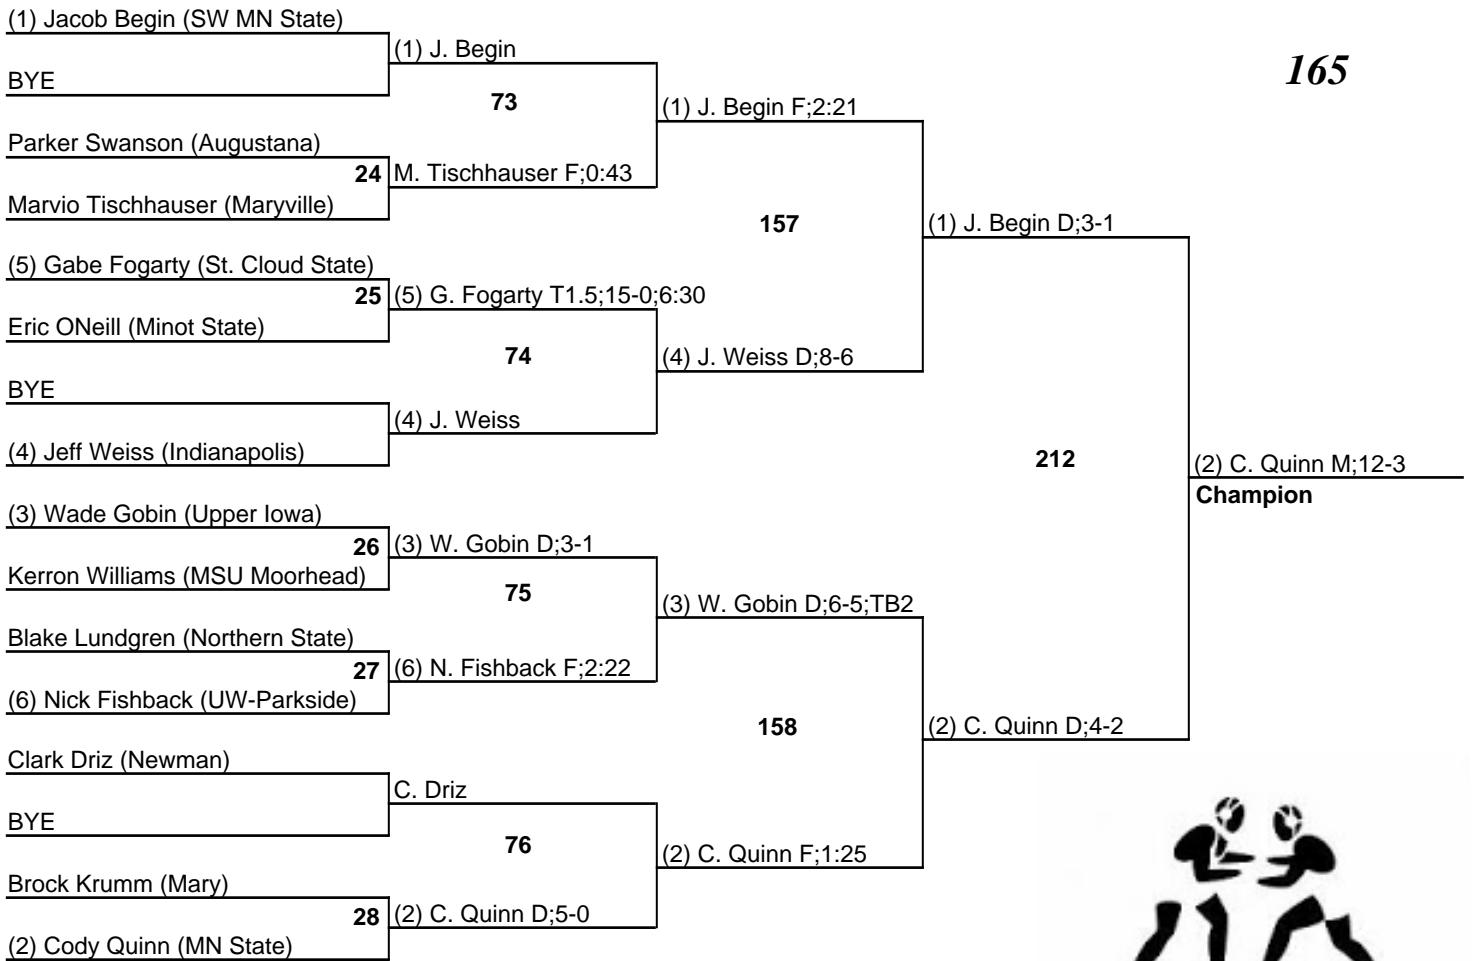

141

2013 NCAA Divison II Super Regional 3

24 February 2013

2013 NCAA Divison II Super Regional 3

24 February 2013

165

2013 NCAA Divison II Super Regional 3

24 February 2013