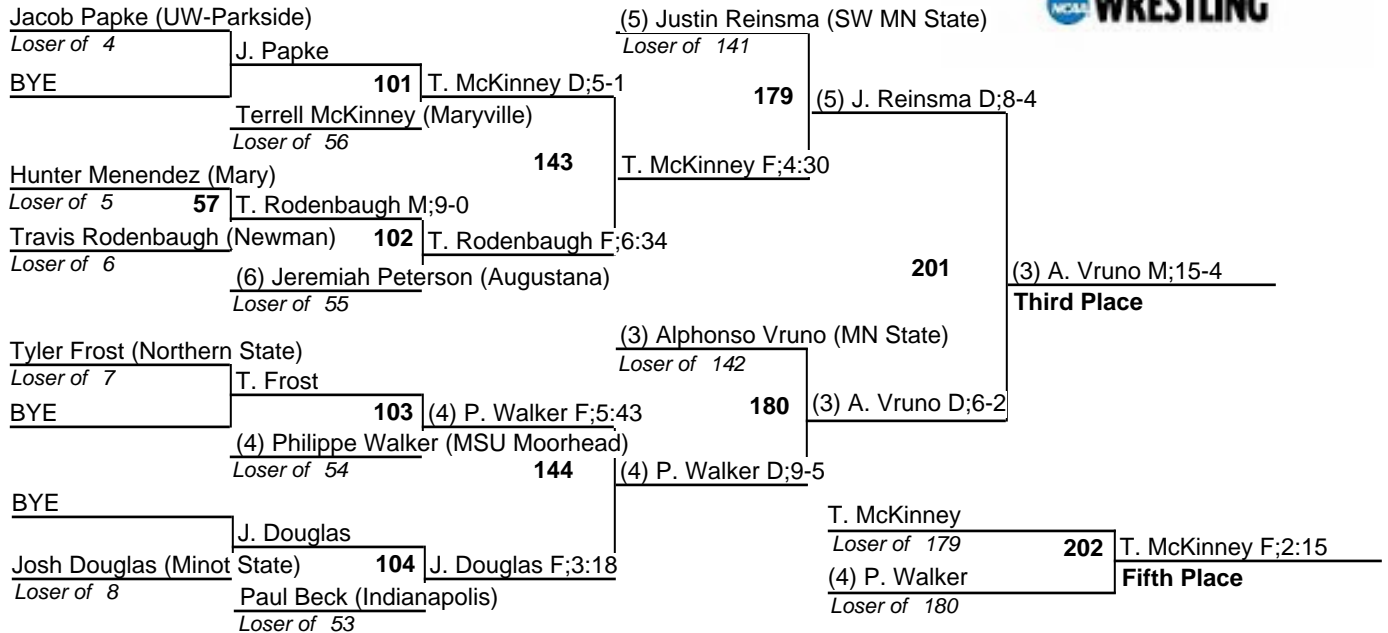

2013 NCAA Divison II Super Regional 3

Team Standings

FINAL

Plc	Score	School	CH	WB	1	2	3	4	5	6
1	140.5	St. Cloud State	0	0	4	2	3	0	0	1
2	95.5	Upper Iowa	0	0	0	3	2	0	2	0
3	84.5	MN State	0	0	1	1	2	0	1	2
4	72.5	Indianapolis	0	0	1	1	1	2	0	1
	72.5	Maryville	0	0	2	1	0	0	1	0
6	70.5	UW-Parkside	0	0	0	0	1	3	0	3
7	68.5	Augustana	0	0	0	0	1	2	2	2
8	55.0	SW MN State	0	0	1	1	0	1	1	0
9	45.5	Northern State	0	0	0	1	0	1	2	0
10	27.5	Mary	0	0	1	0	0	0	1	0
11	25.5	MSU Moorhead	0	0	0	0	0	1	0	1
12	12.0	Newman	0	0	0	0	0	0	0	0
13	9.5	Minot State	0	0	0	0	0	0	0	0

2013 NCAA Divison II Super Regional 3

24 February 2013

125

2013 NCAA Divison II Super Regional 3

24 February 2013

133

2013 NCAA Division II Super Regional 3

24 February 2013

141

2013 NCAA Divison II Super Regional 3

24 February 2013

2013 NCAA Divison II Super Regional 3

24 February 2013

165

2013 NCAA Divison II Super Regional 3

24 February 2013