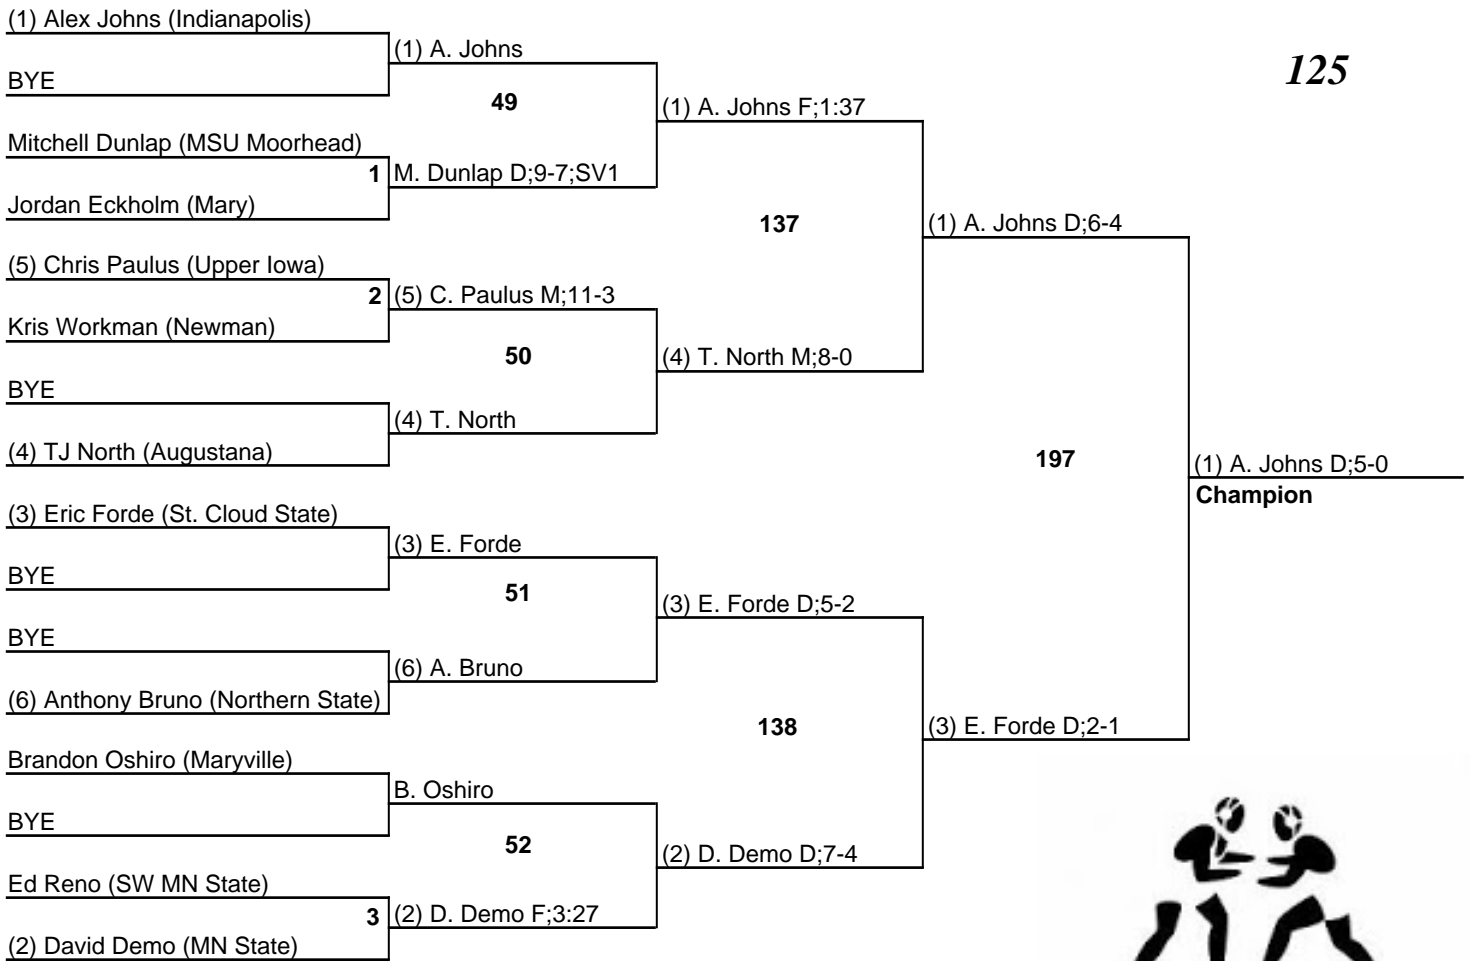

2013 NCAA Divison II Super Regional 3

Team Standings

FINAL

Plc	Score	School	CH	WB	1	2	3	4	5	6
1	140.5	St. Cloud State	0	0	4	2	3	0	0	1
2	95.5	Upper Iowa	0	0	0	3	2	0	2	0
3	84.5	MN State	0	0	1	1	2	0	1	2
4	72.5	Indianapolis	0	0	1	1	1	2	0	1
	72.5	Maryville	0	0	2	1	0	0	1	0
6	70.5	UW-Parkside	0	0	0	0	1	3	0	3
7	68.5	Augustana	0	0	0	0	1	2	2	2
8	55.0	SW MN State	0	0	1	1	0	1	1	0
9	45.5	Northern State	0	0	0	1	0	1	2	0
10	27.5	Mary	0	0	1	0	0	0	1	0
11	25.5	MSU Moorhead	0	0	0	0	0	1	0	1
12	12.0	Newman	0	0	0	0	0	0	0	0
13	9.5	Minot State	0	0	0	0	0	0	0	0

2013 NCAA Divison II Super Regional 3

24 February 2013

125

2013 NCAA Divison II Super Regional 3

24 February 2013

133

2013 NCAA Division II Super Regional 3

24 February 2013