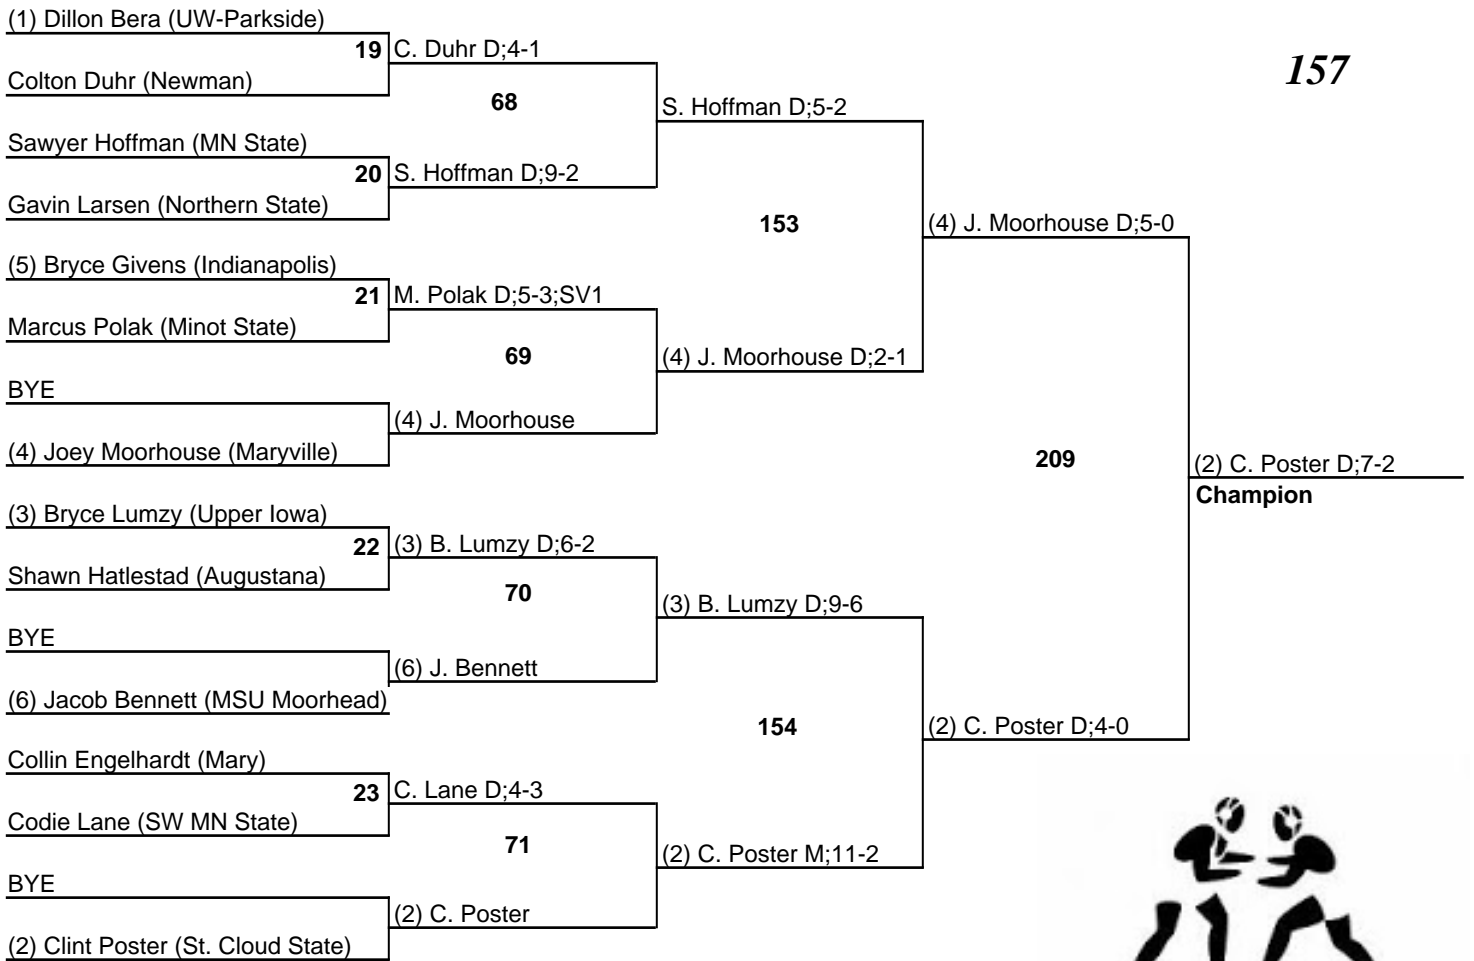

2013 NCAA Divison II Super Regional 3

24 February 2013