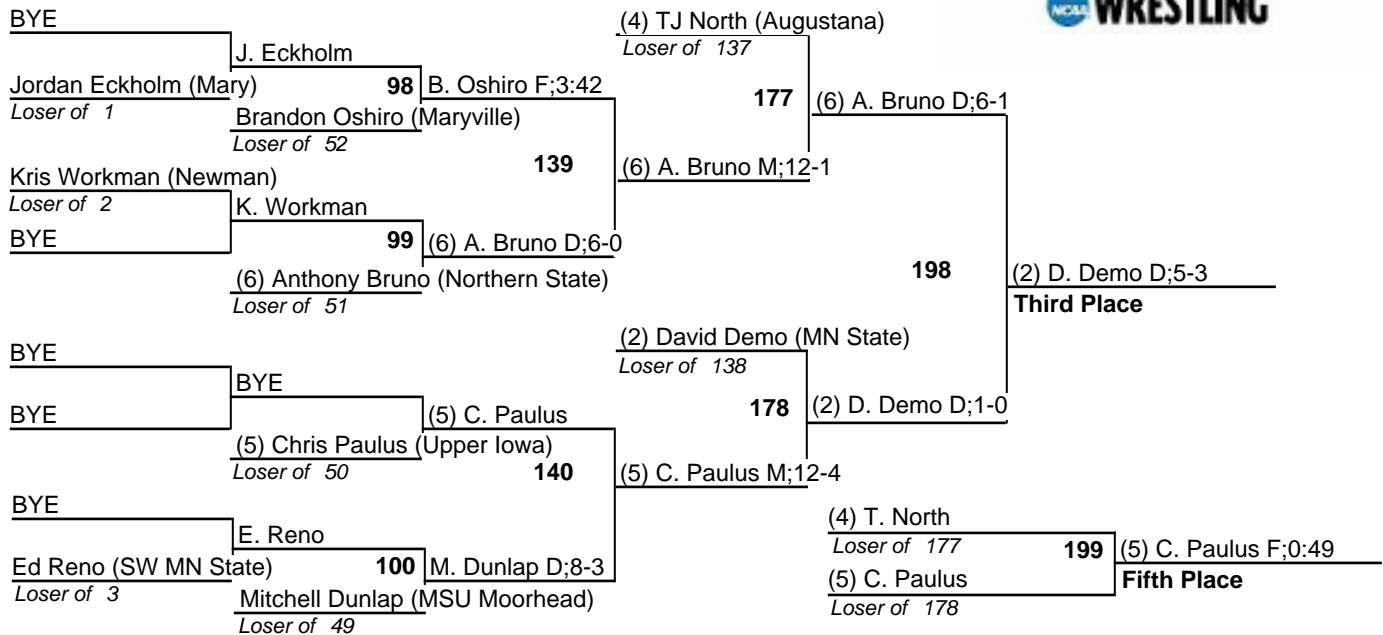

2013 NCAA Divison II Super Regional 3

Team Standings

FINAL

Plc	Score	School	CH	WB	1	2	3	4	5	6
1	140.5	St. Cloud State	0	0	4	2	3	0	0	1
2	95.5	Upper Iowa	0	0	0	3	2	0	2	0
3	84.5	MN State	0	0	1	1	2	0	1	2
4	72.5	Indianapolis	0	0	1	1	1	2	0	1
	72.5	Maryville	0	0	2	1	0	0	1	0
6	70.5	UW-Parkside	0	0	0	0	1	3	0	3
7	68.5	Augustana	0	0	0	0	1	2	2	2
8	55.0	SW MN State	0	0	1	1	0	1	1	0
9	45.5	Northern State	0	0	0	1	0	1	2	0
10	27.5	Mary	0	0	1	0	0	0	1	0
11	25.5	MSU Moorhead	0	0	0	0	0	1	0	1
12	12.0	Newman	0	0	0	0	0	0	0	0
13	9.5	Minot State	0	0	0	0	0	0	0	0

2013 NCAA Divison II Super Regional 3

24 February 2013

125

2013 NCAA Divison II Super Regional 3

24 February 2013

133

2013 NCAA Division II Super Regional 3

24 February 2013