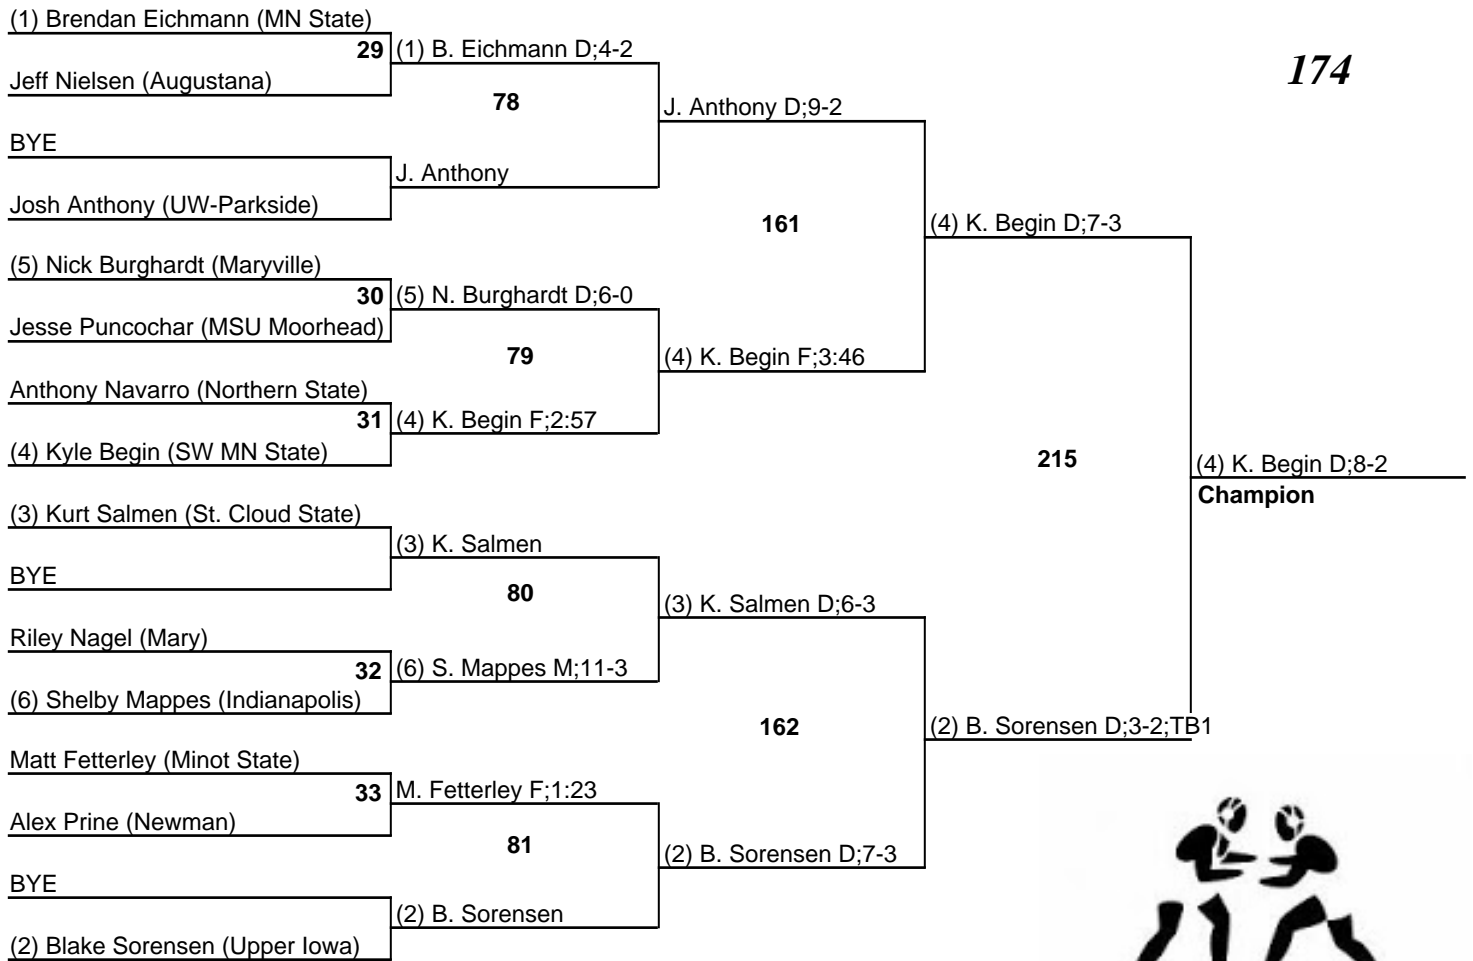

2013 NCAA Divison II Super Regional 3

24 February 2013

174