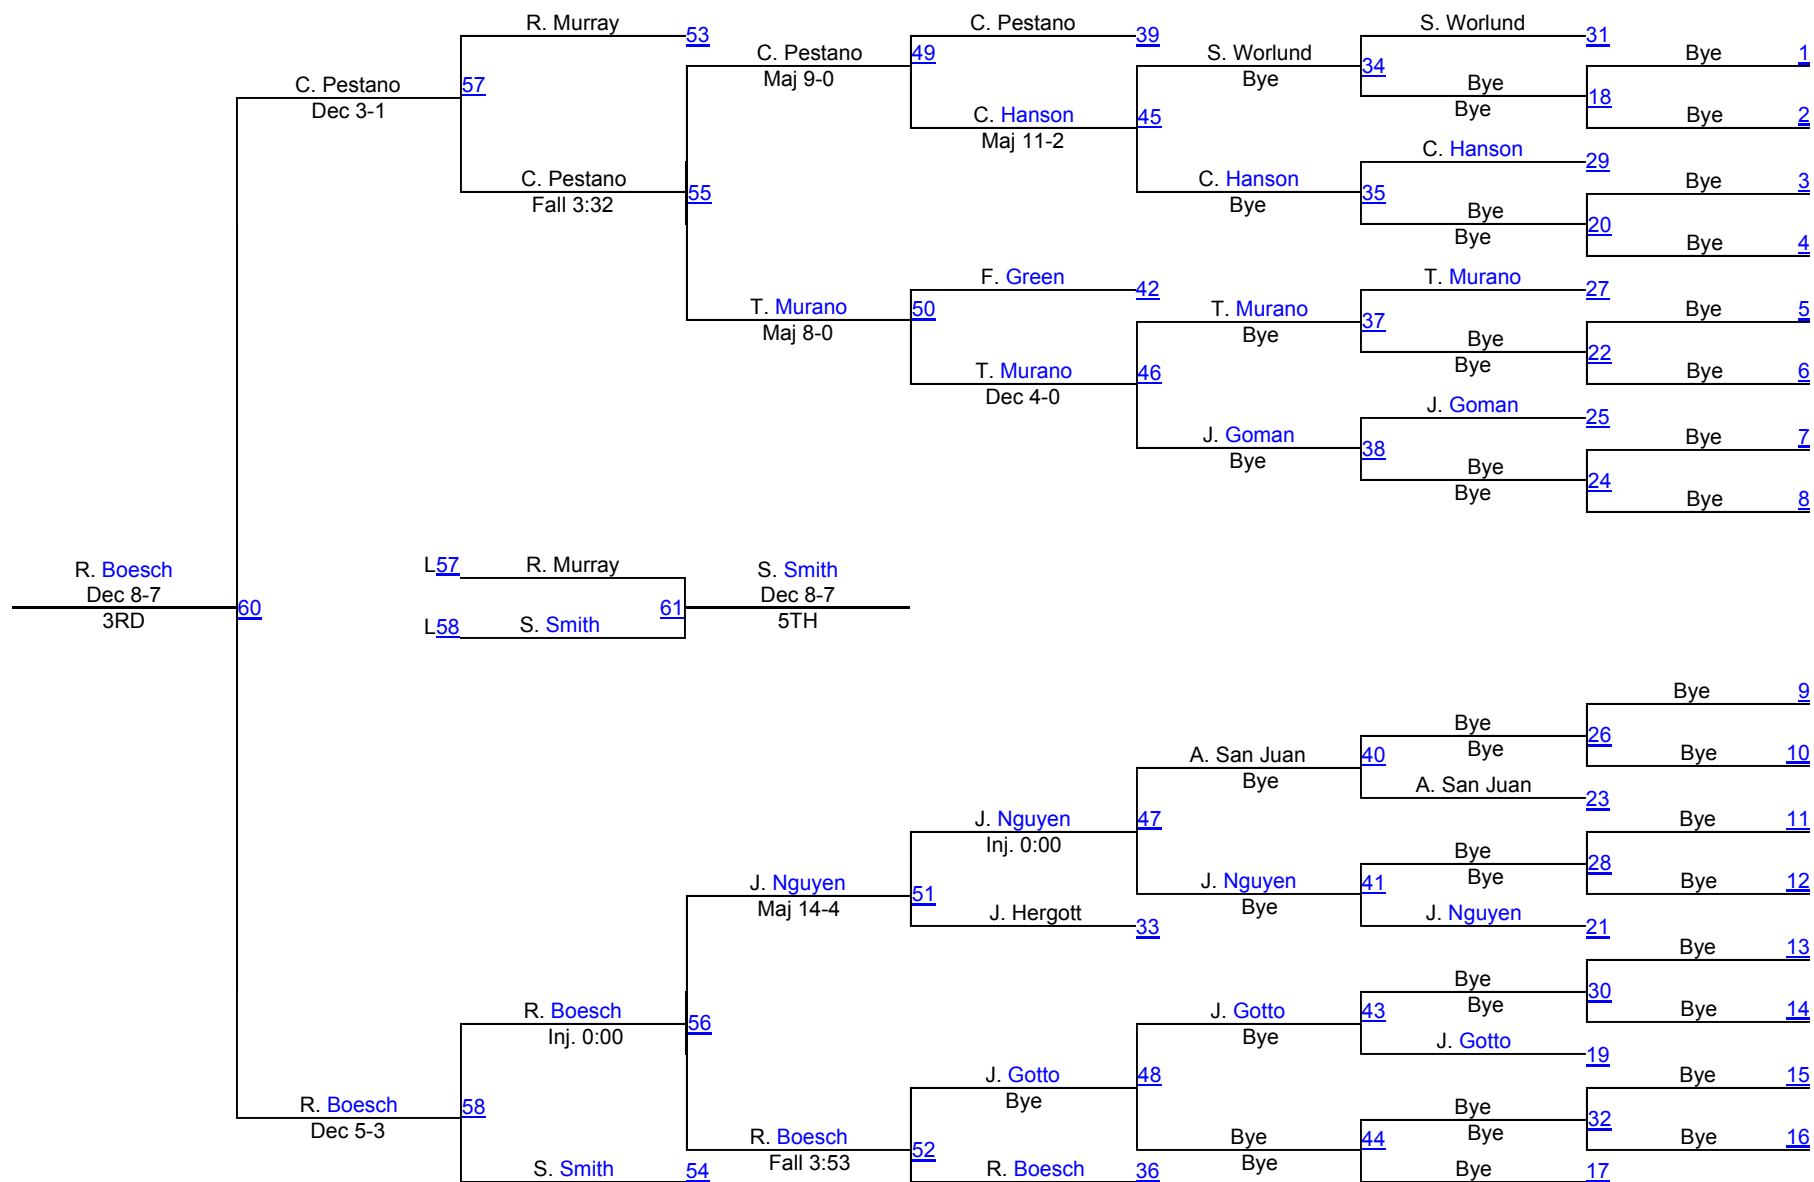

Matman Wrestling Invite 125