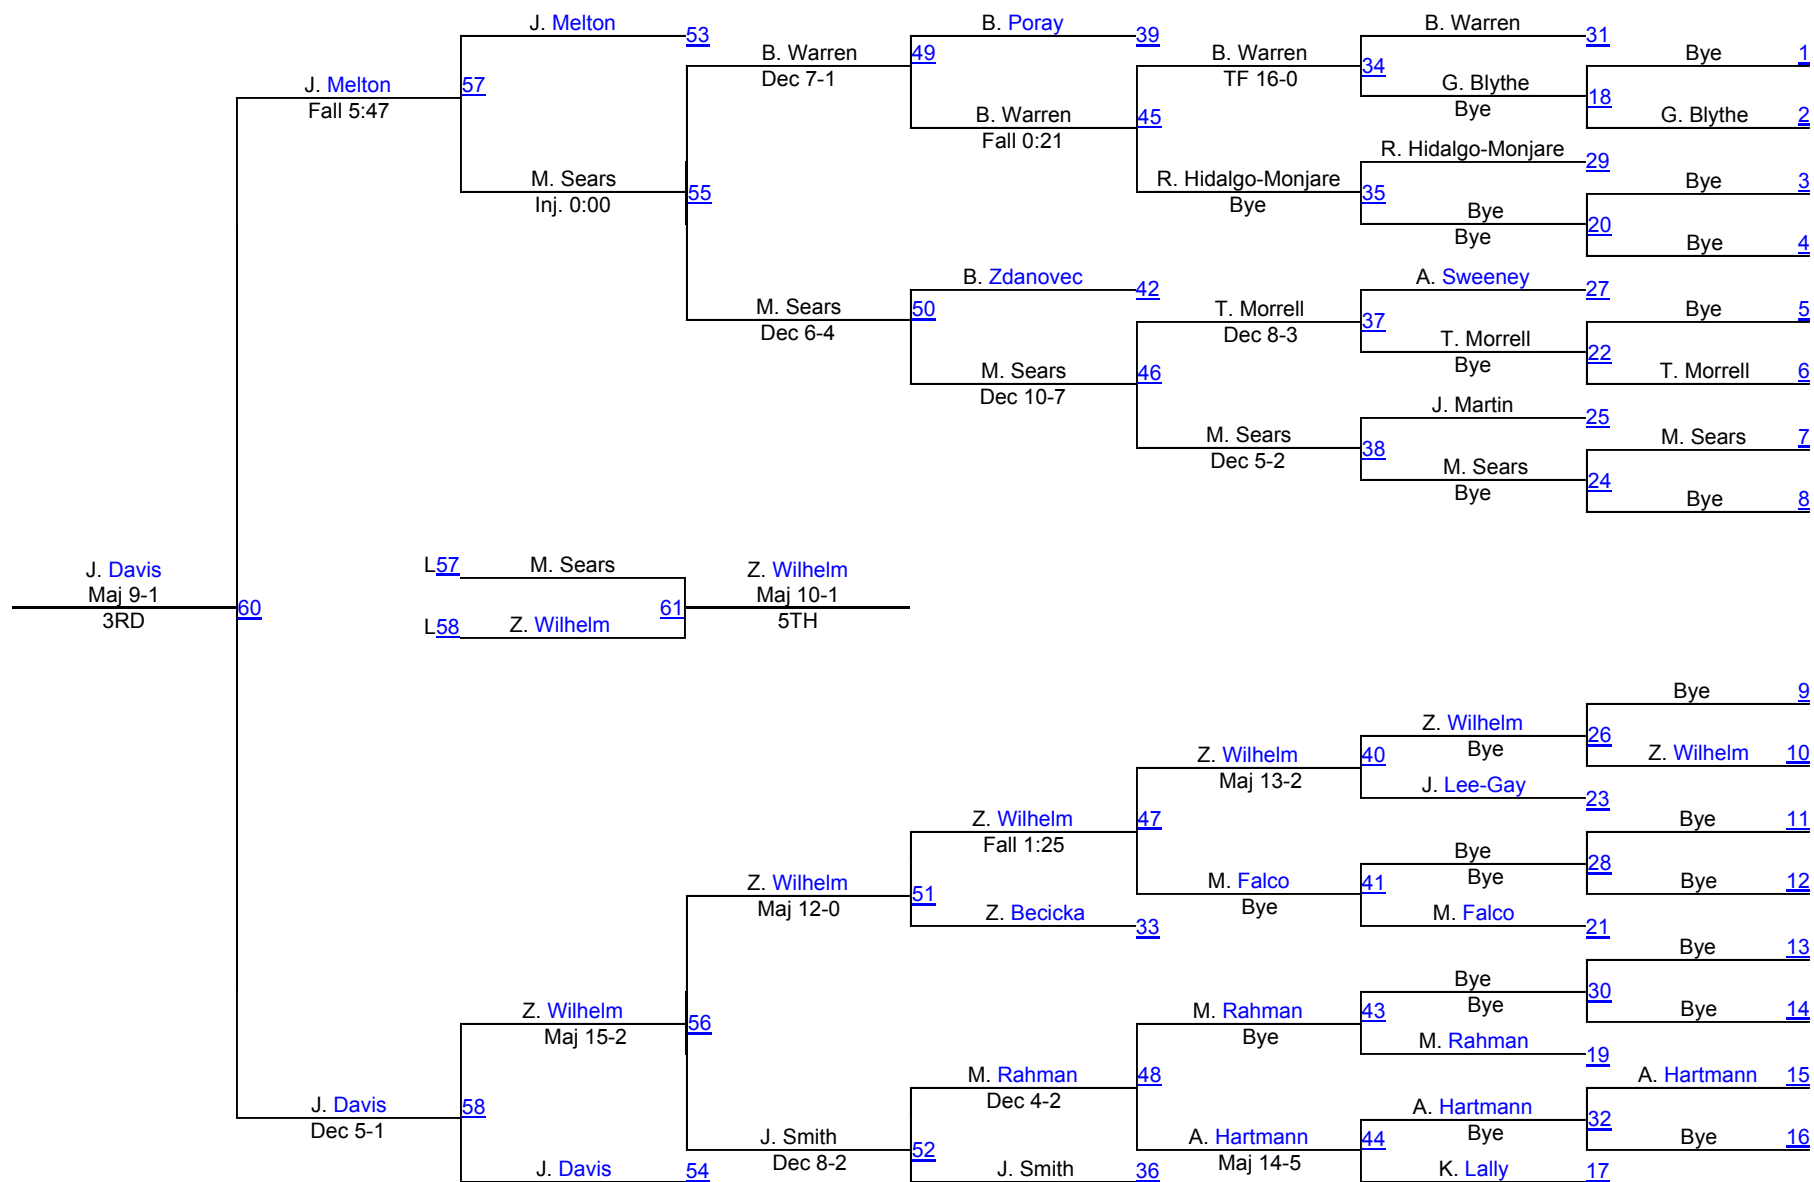

Matman Wrestling Invite 149