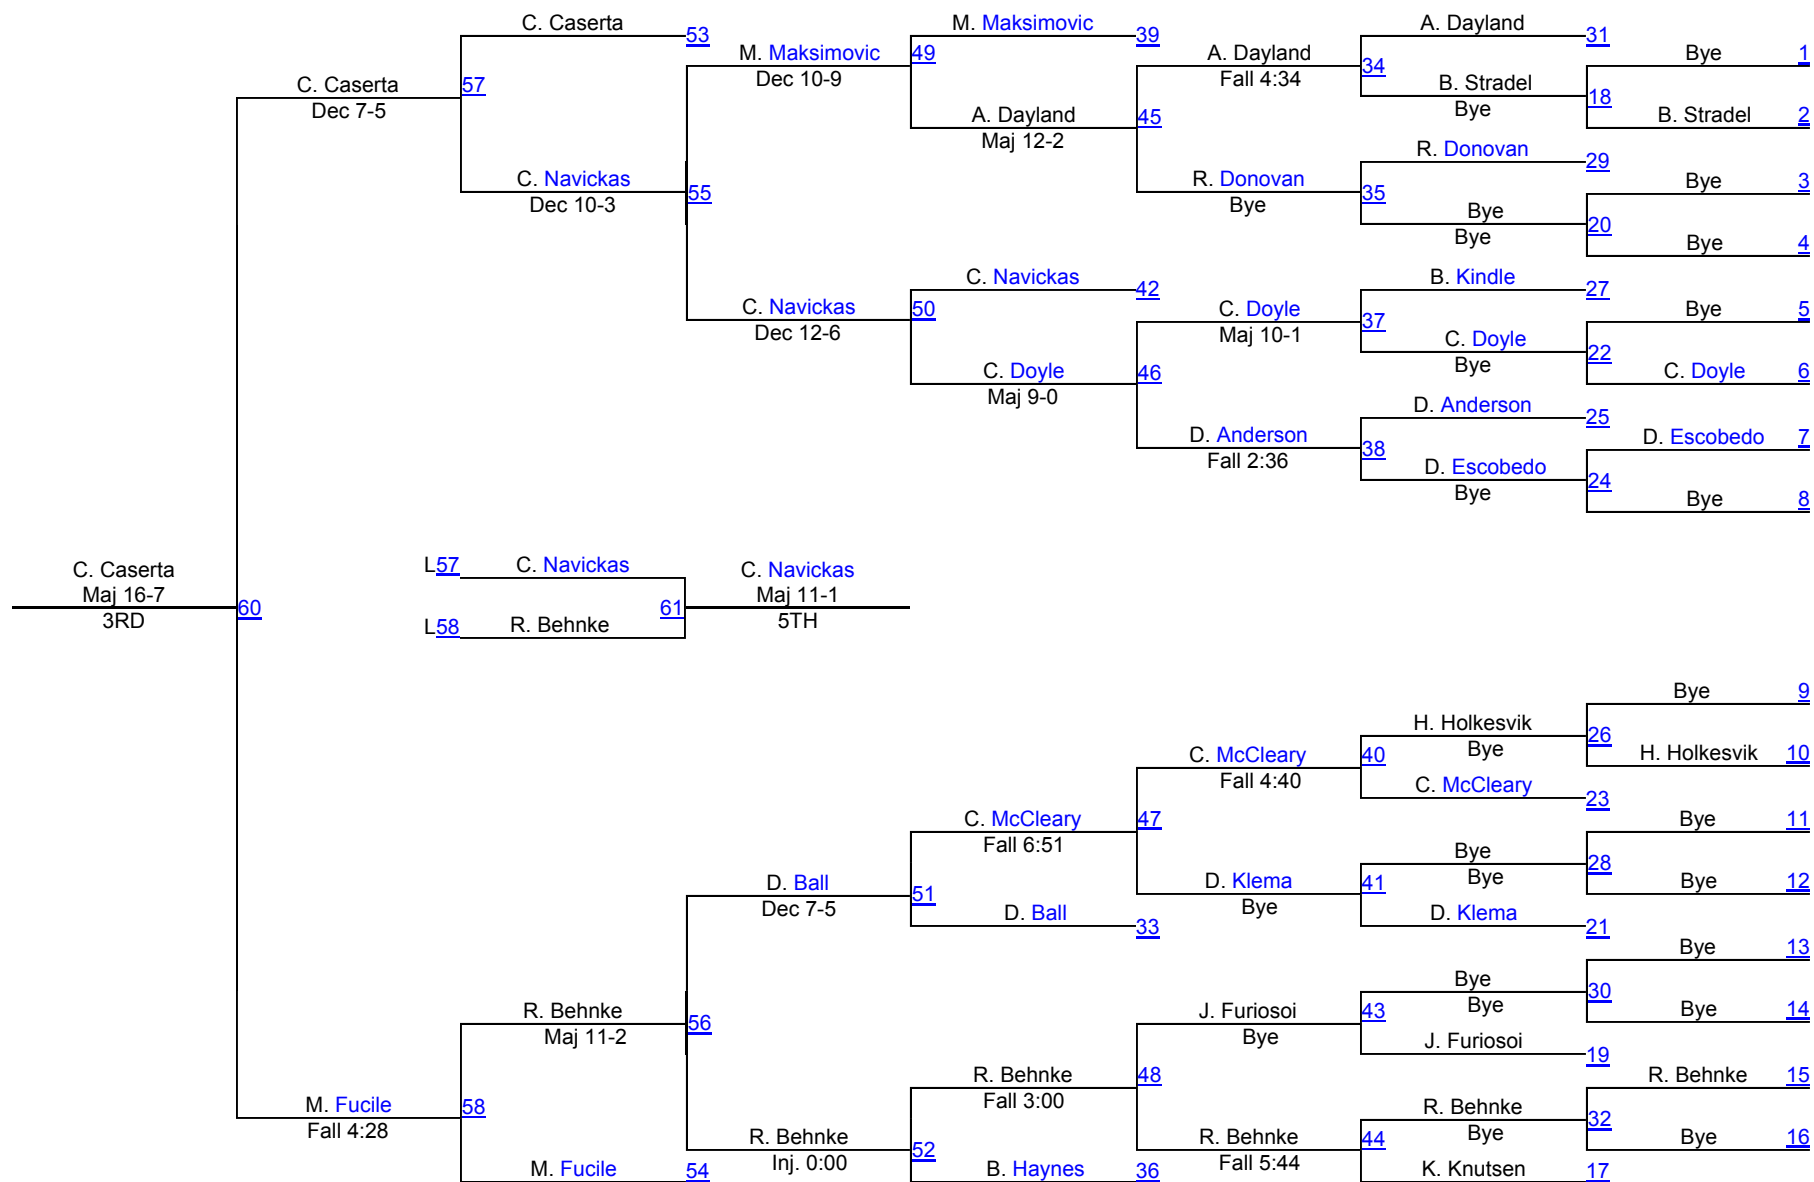

Matman Wrestling Invite 165