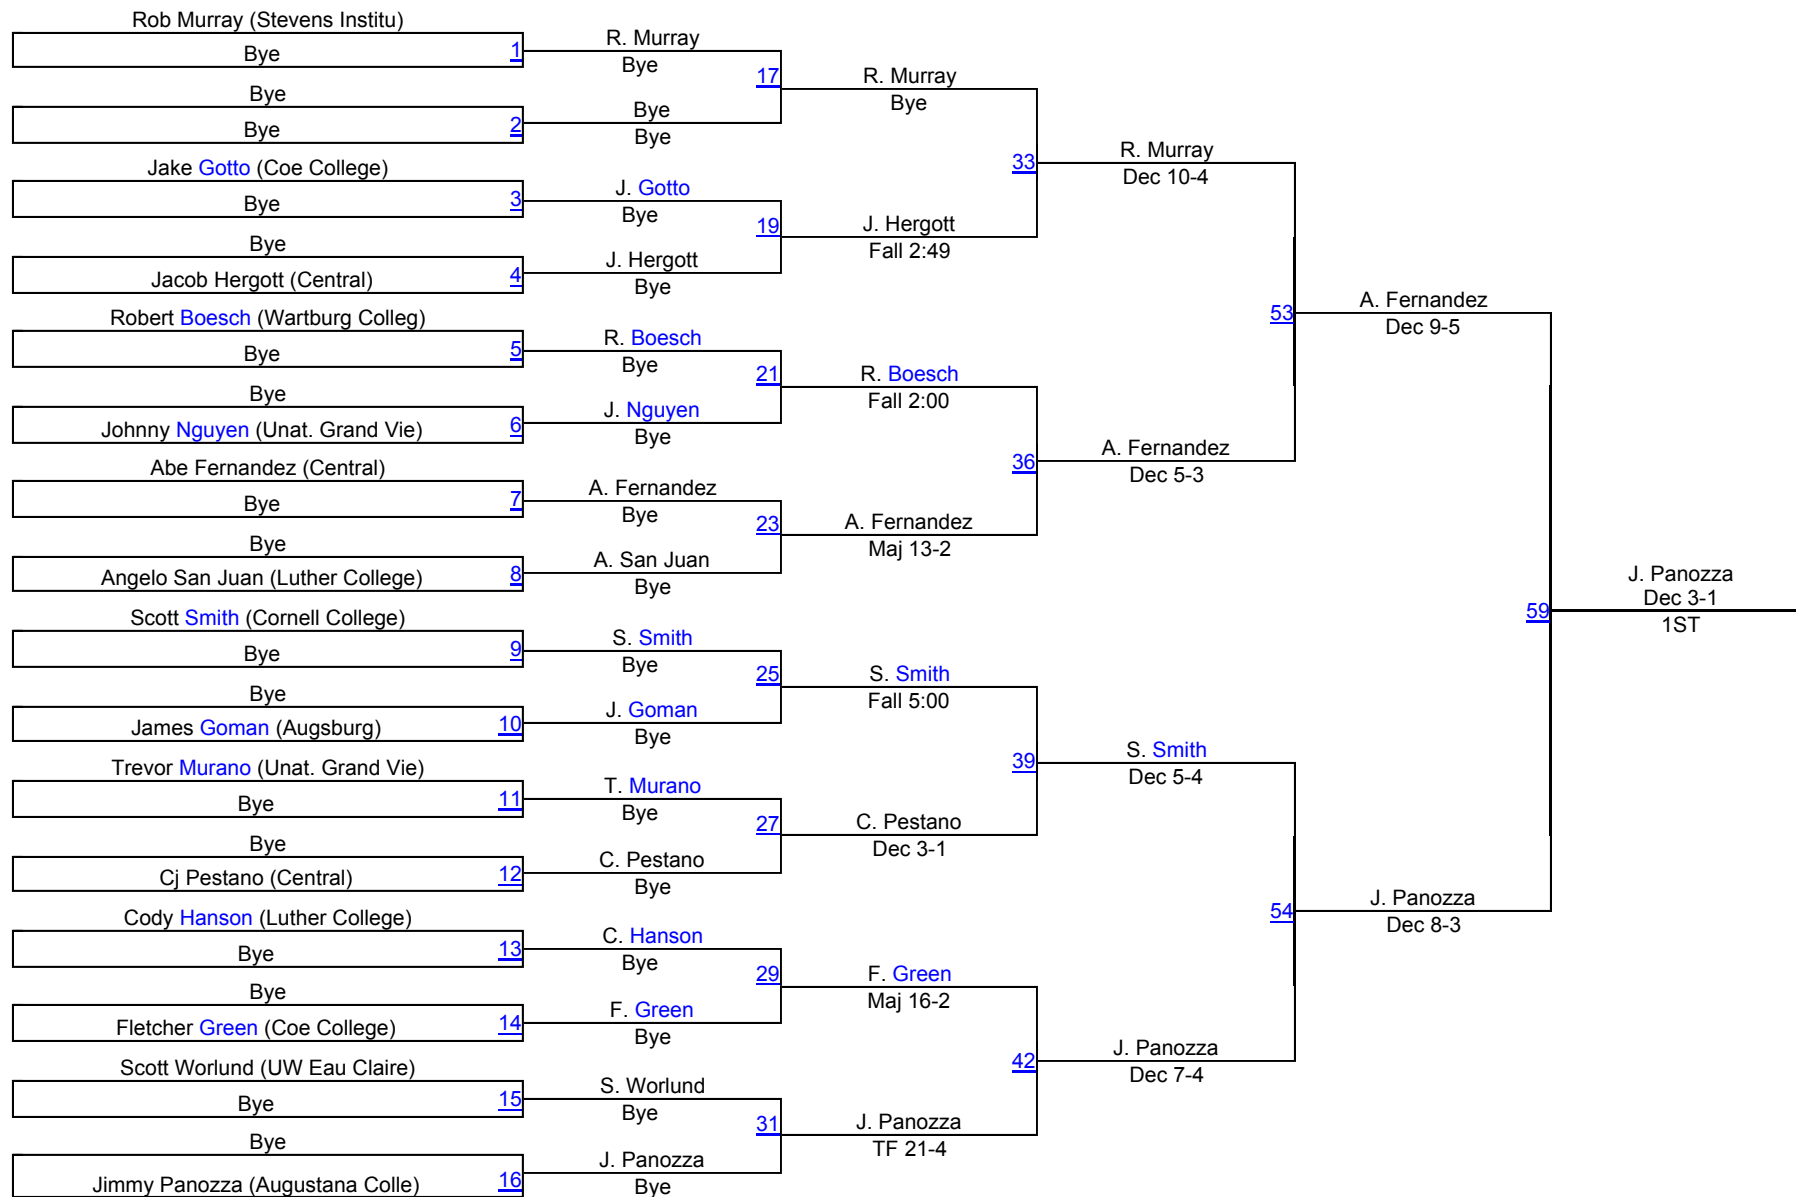

Matman Invitational

Matman Wrestling Invite 125