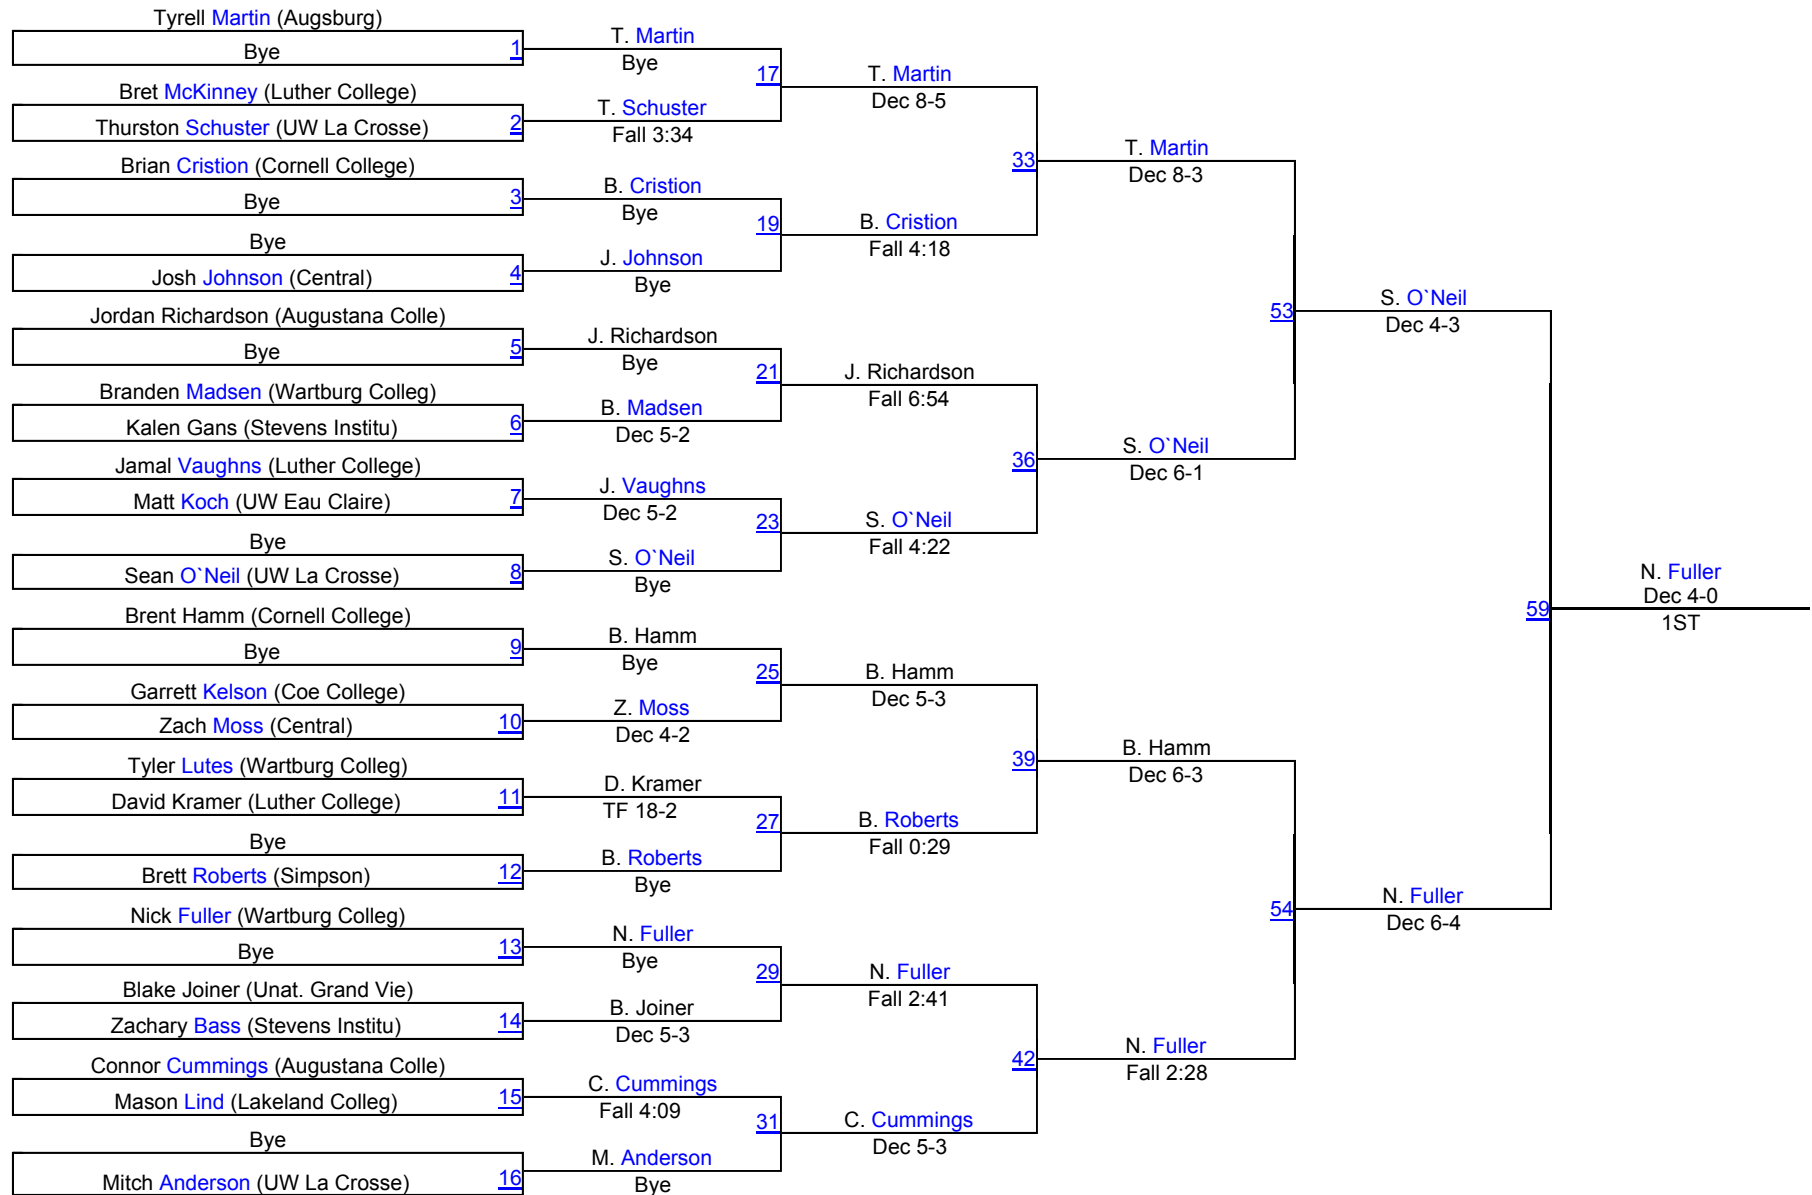

Matman Invitational

Matman Wrestling Invite 174