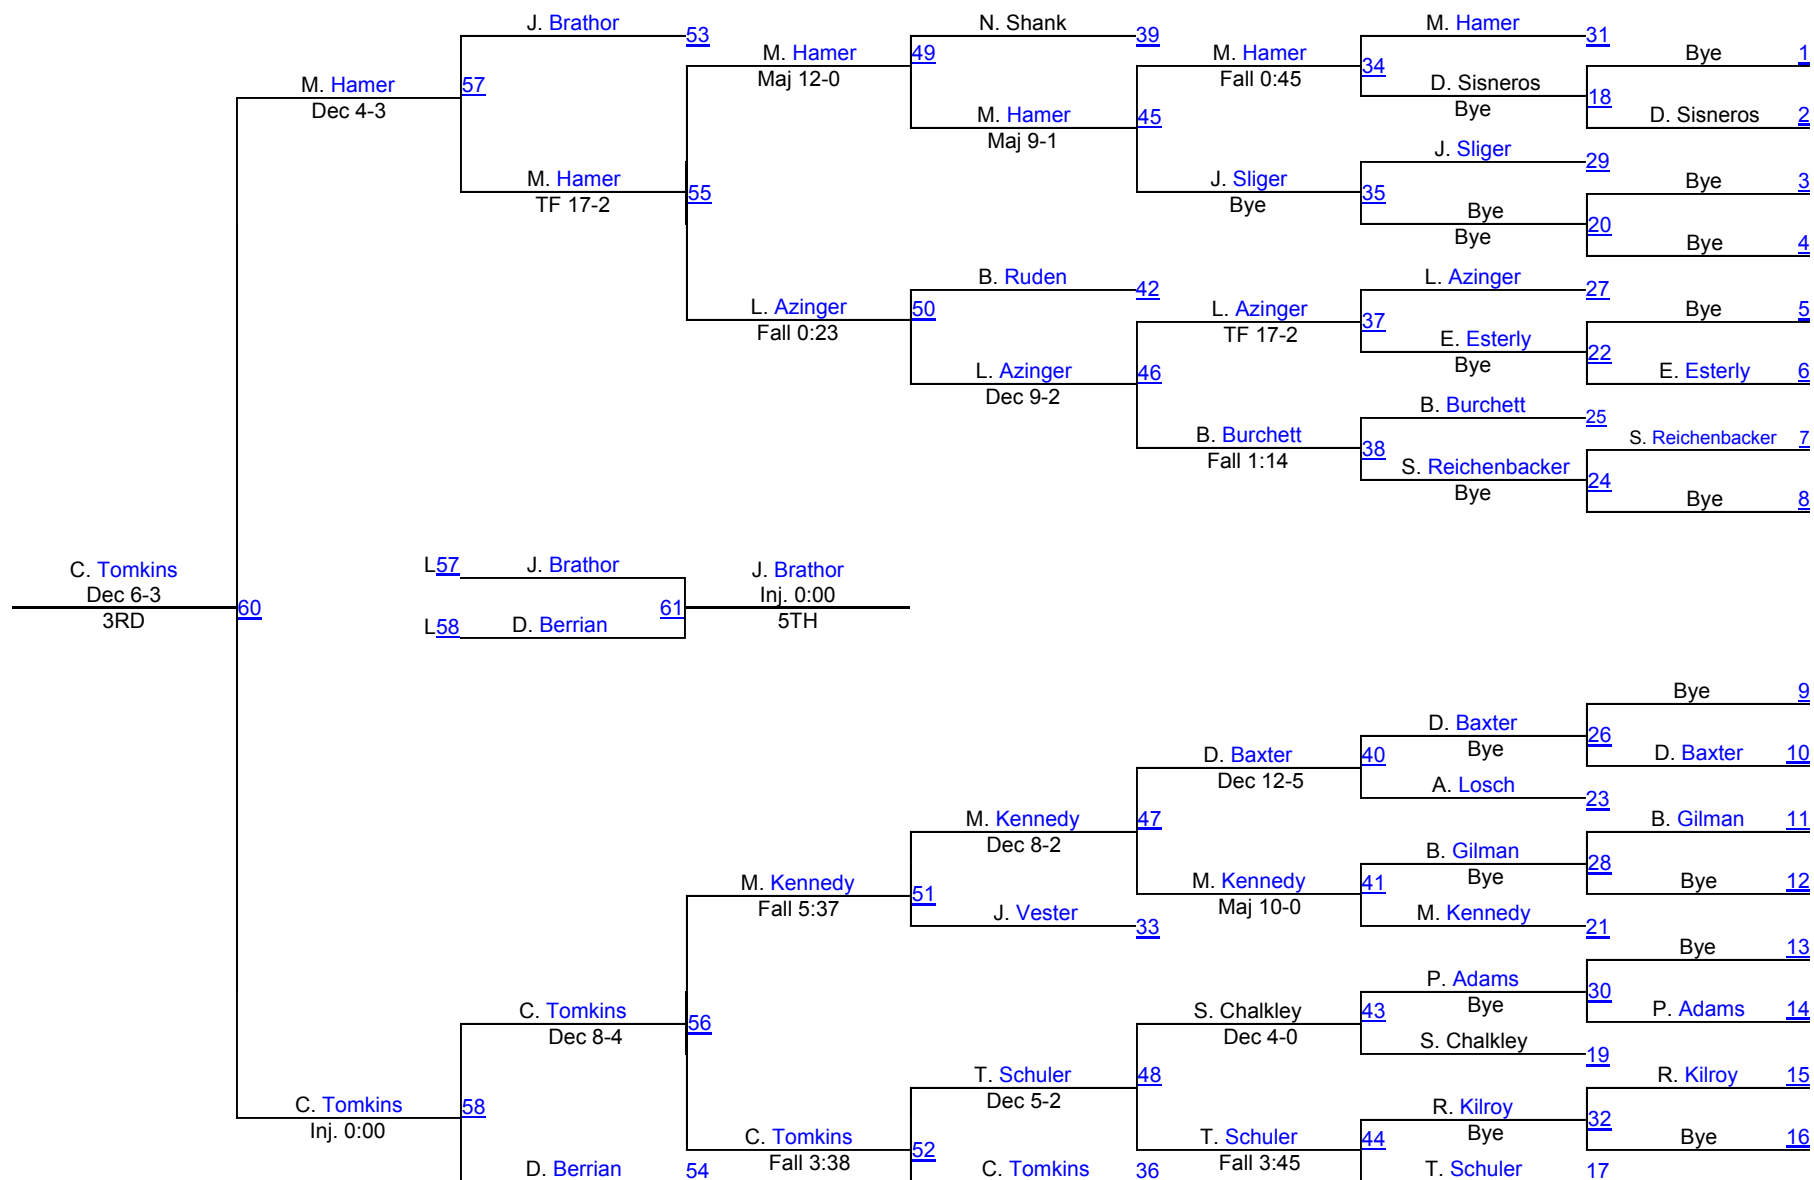

Matman Wrestling Invite 141