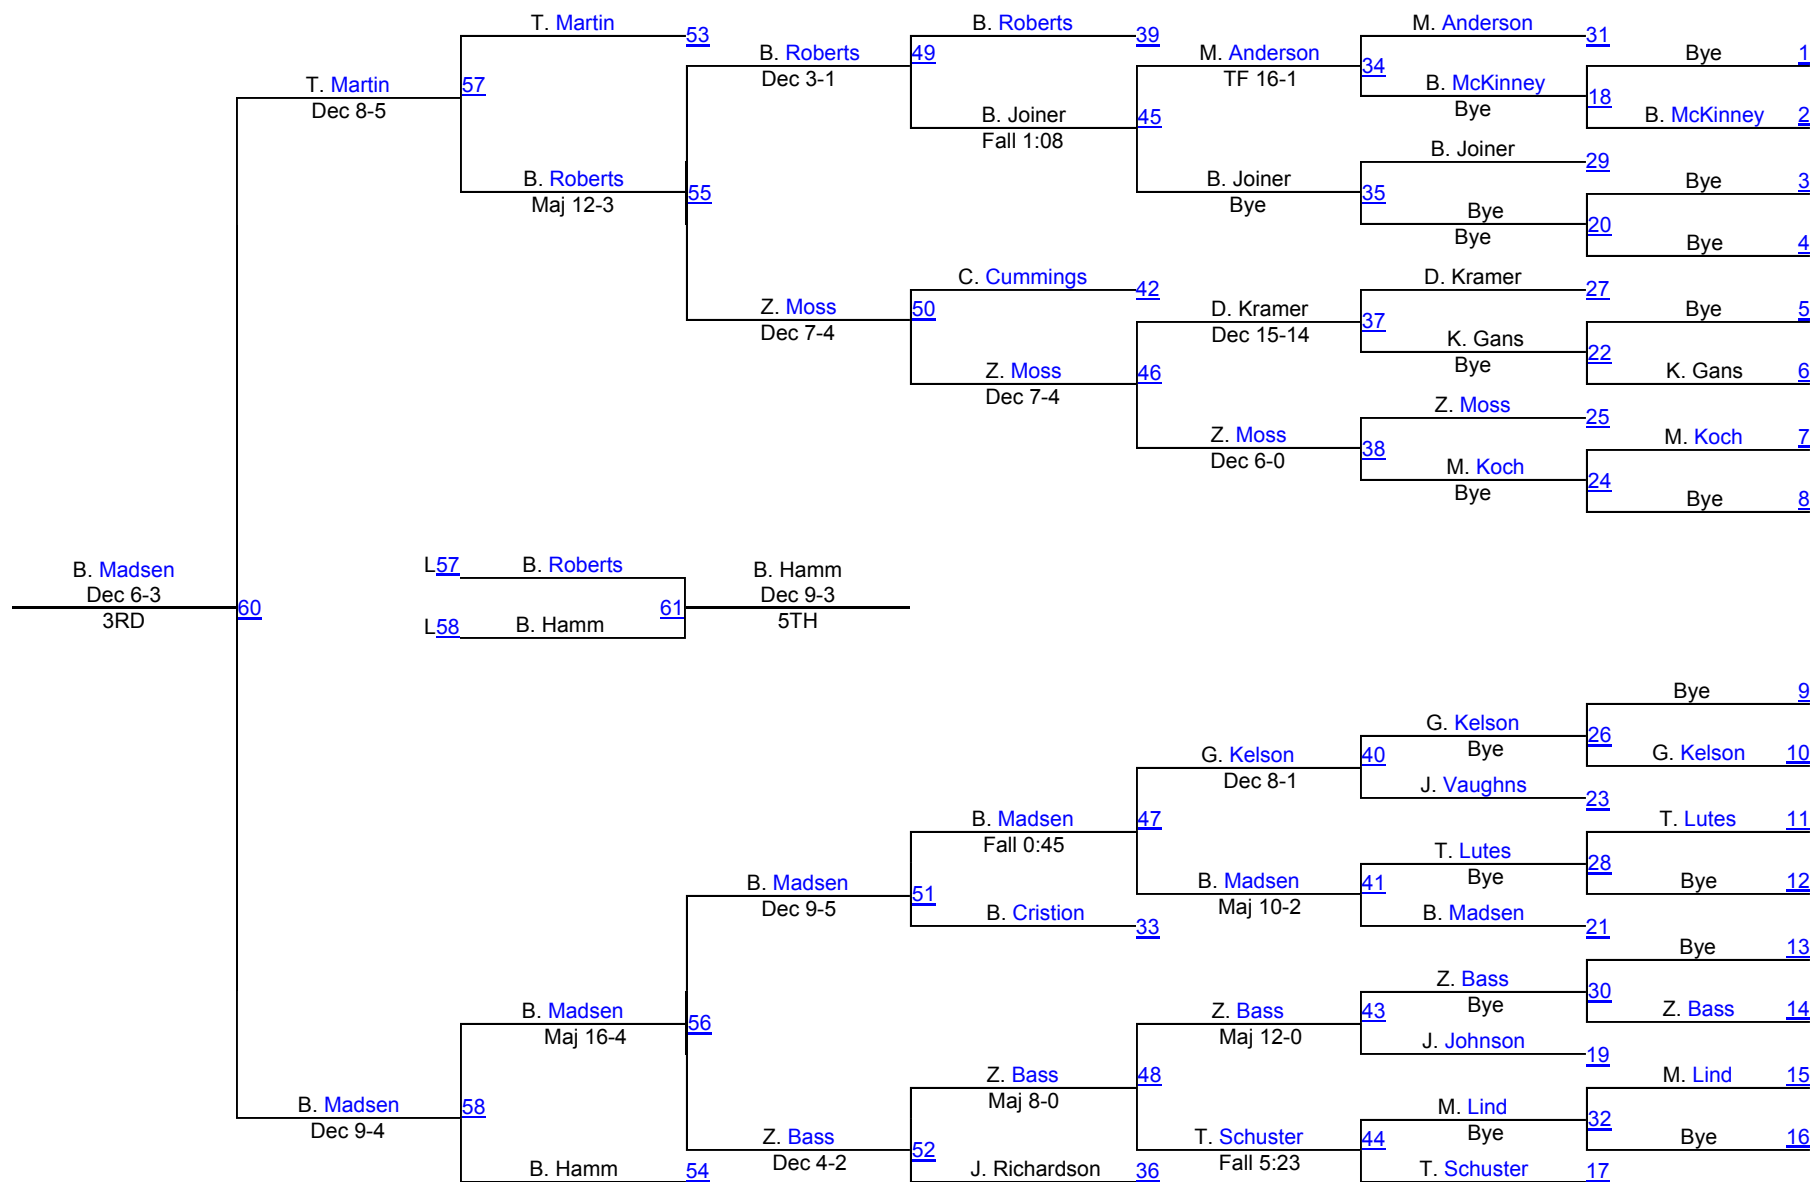

Matman Wrestling Invite 174