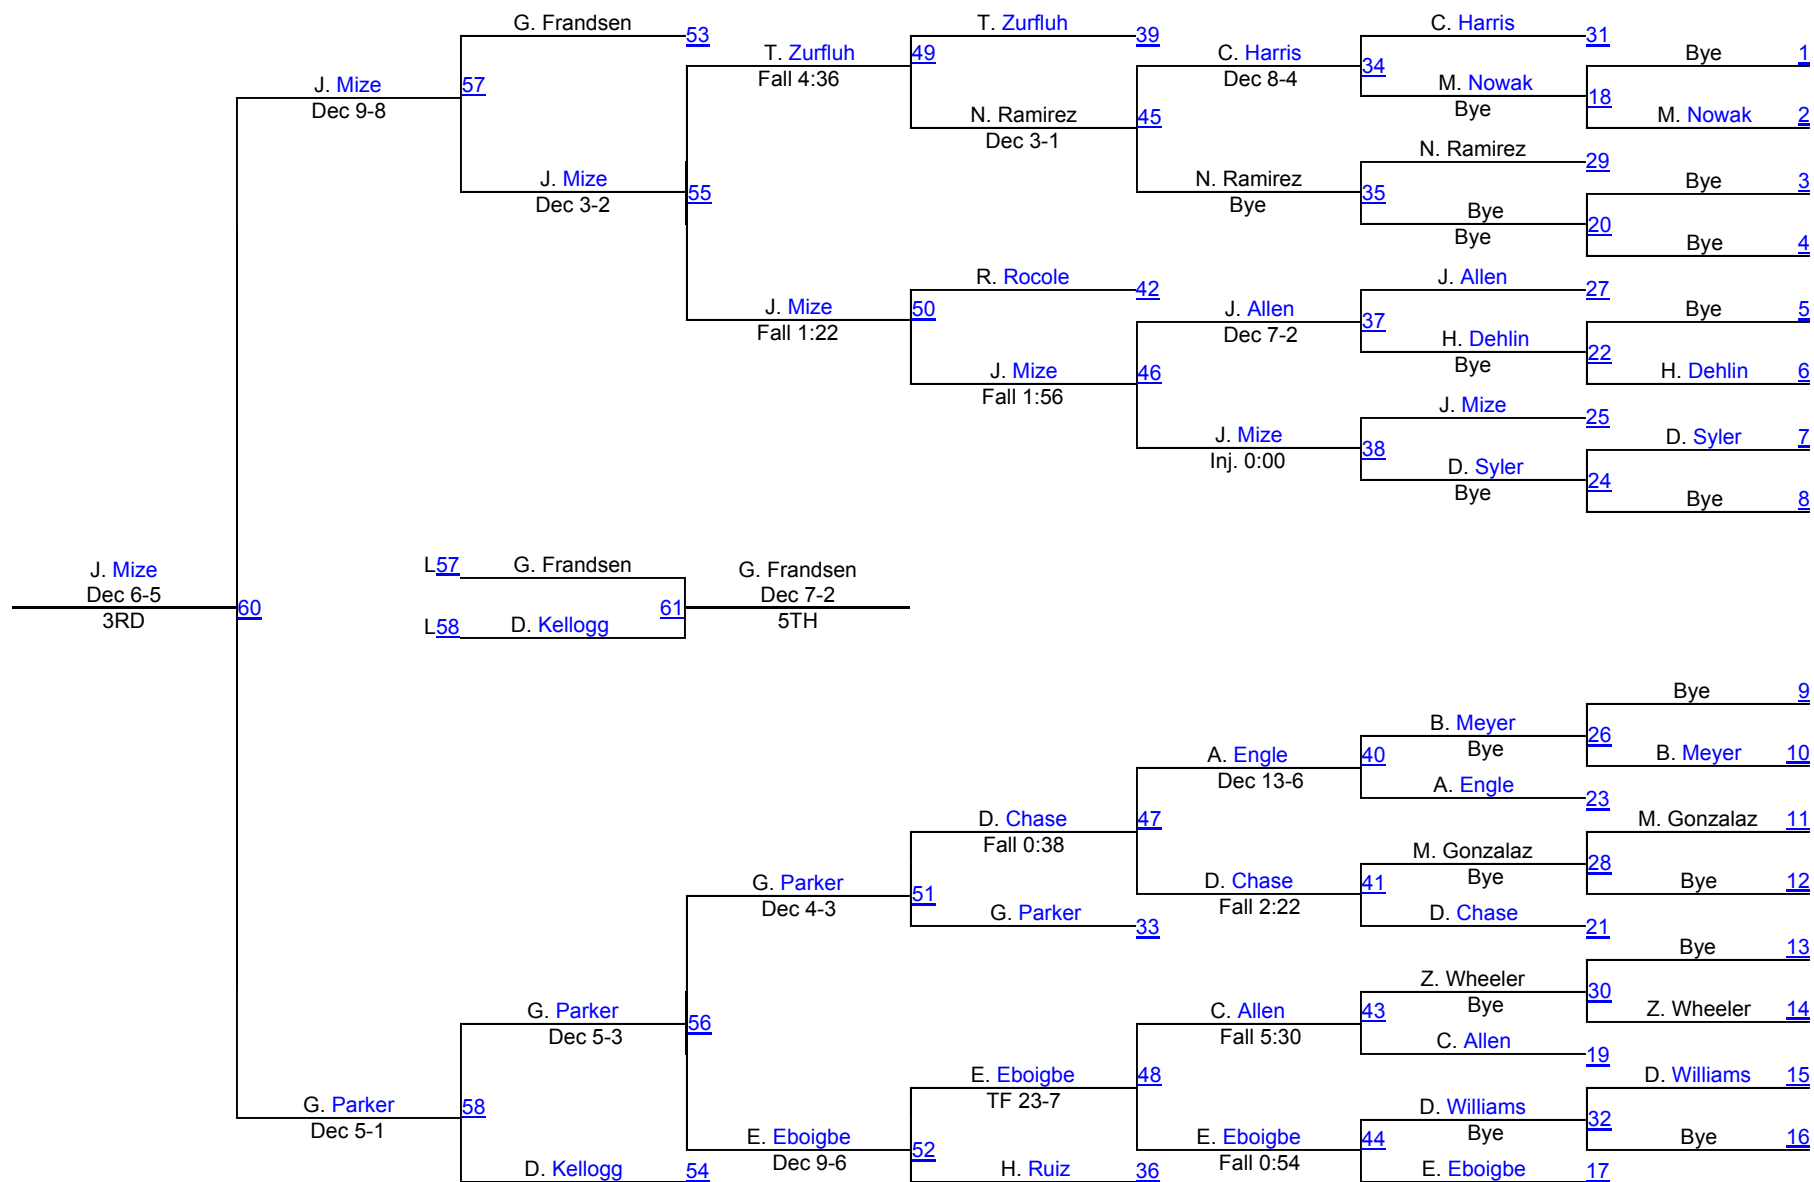

Matman Wrestling Invite 157