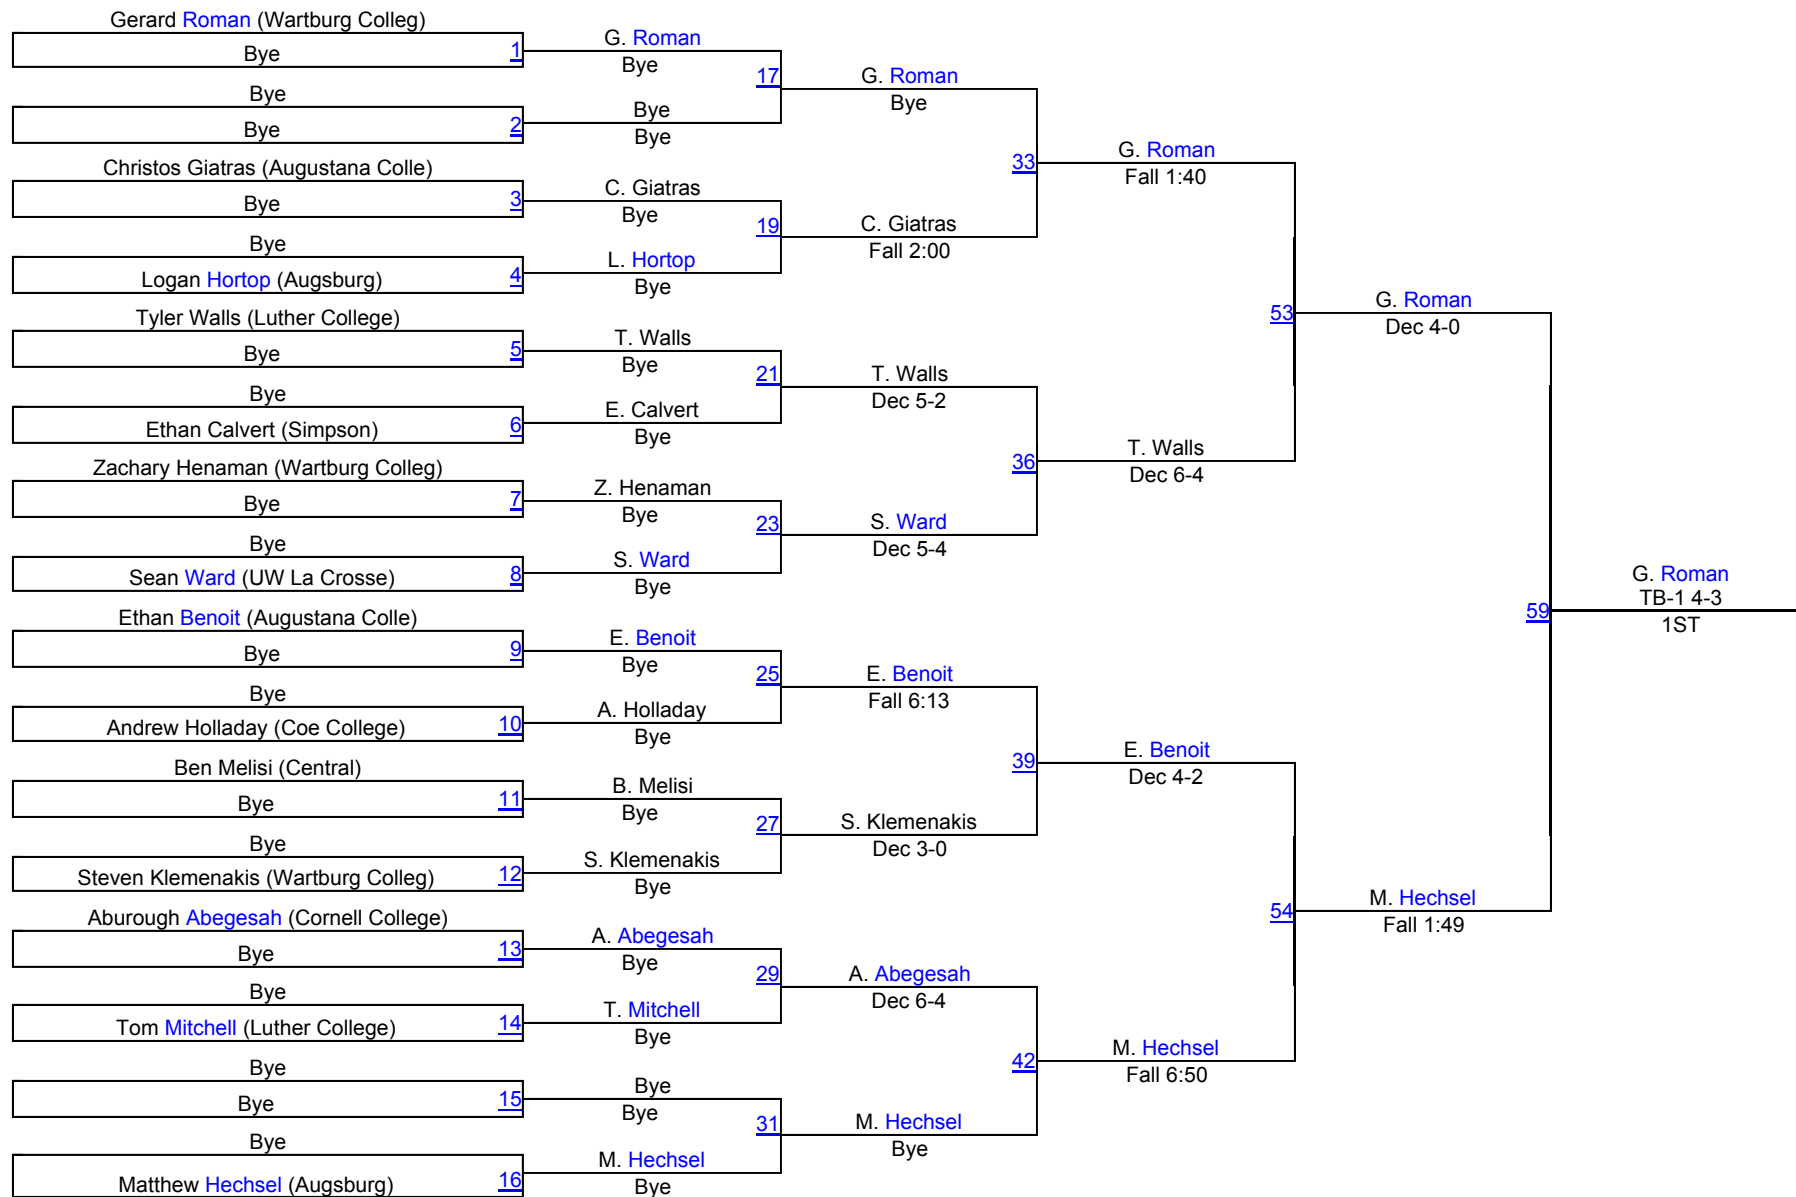

Matman Invitational

Matman Wrestling Invite 197