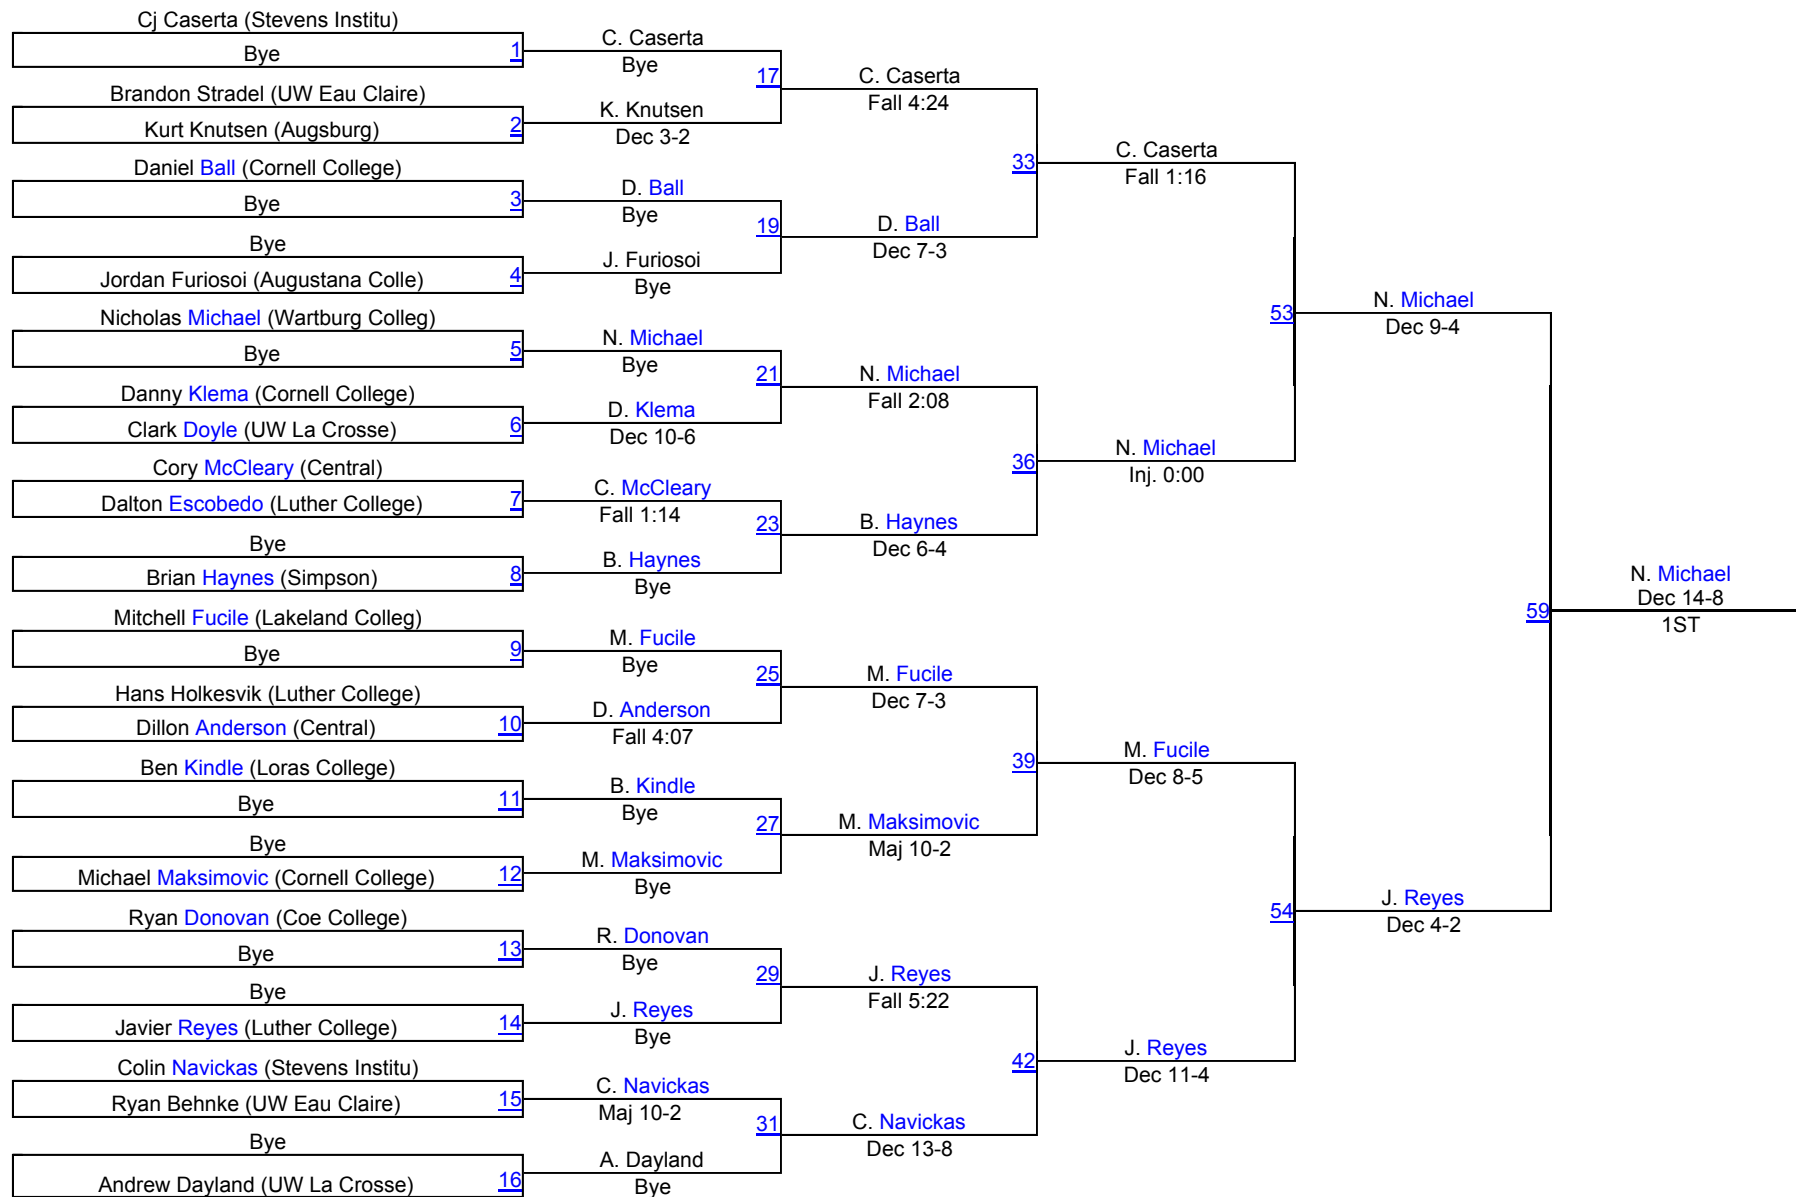

Matman Invitational

Matman Wrestling Invite 165