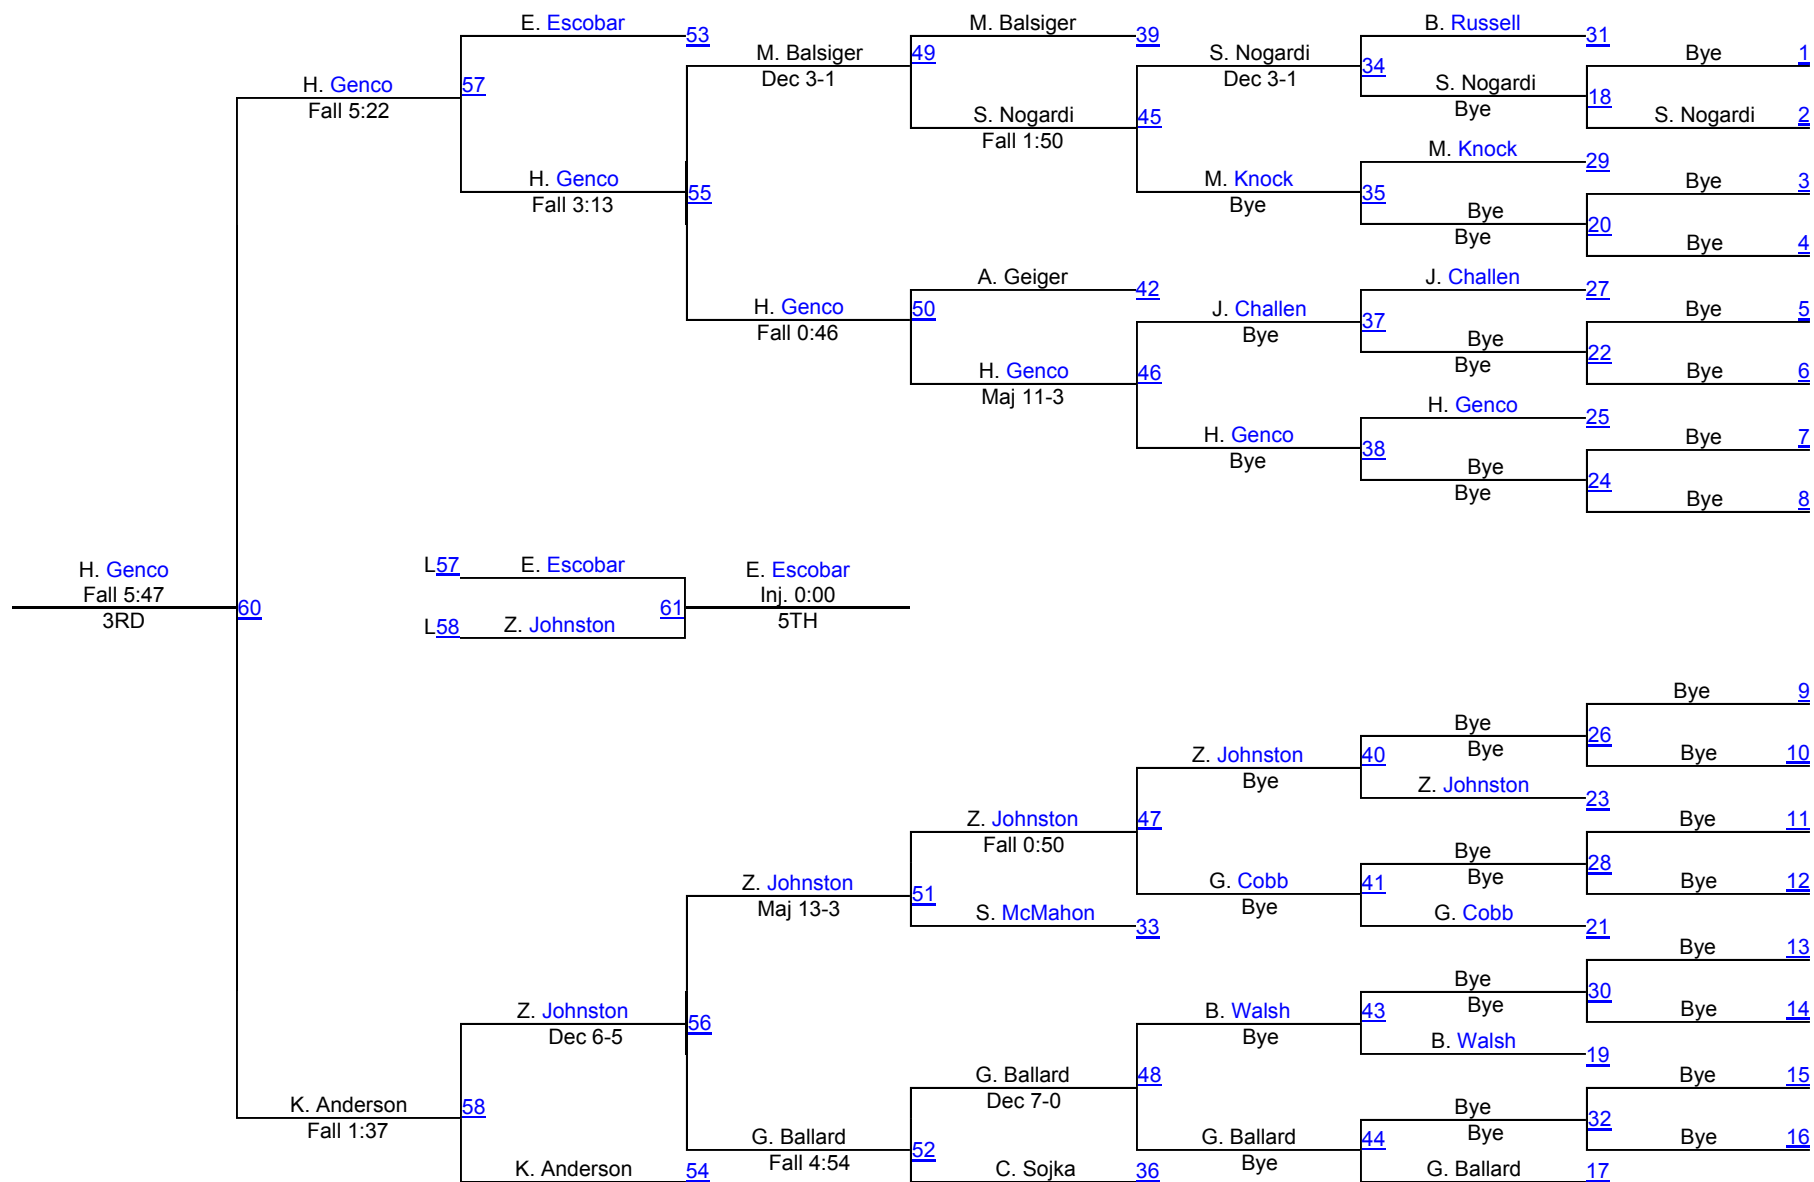

Matman Wrestling Invite 133