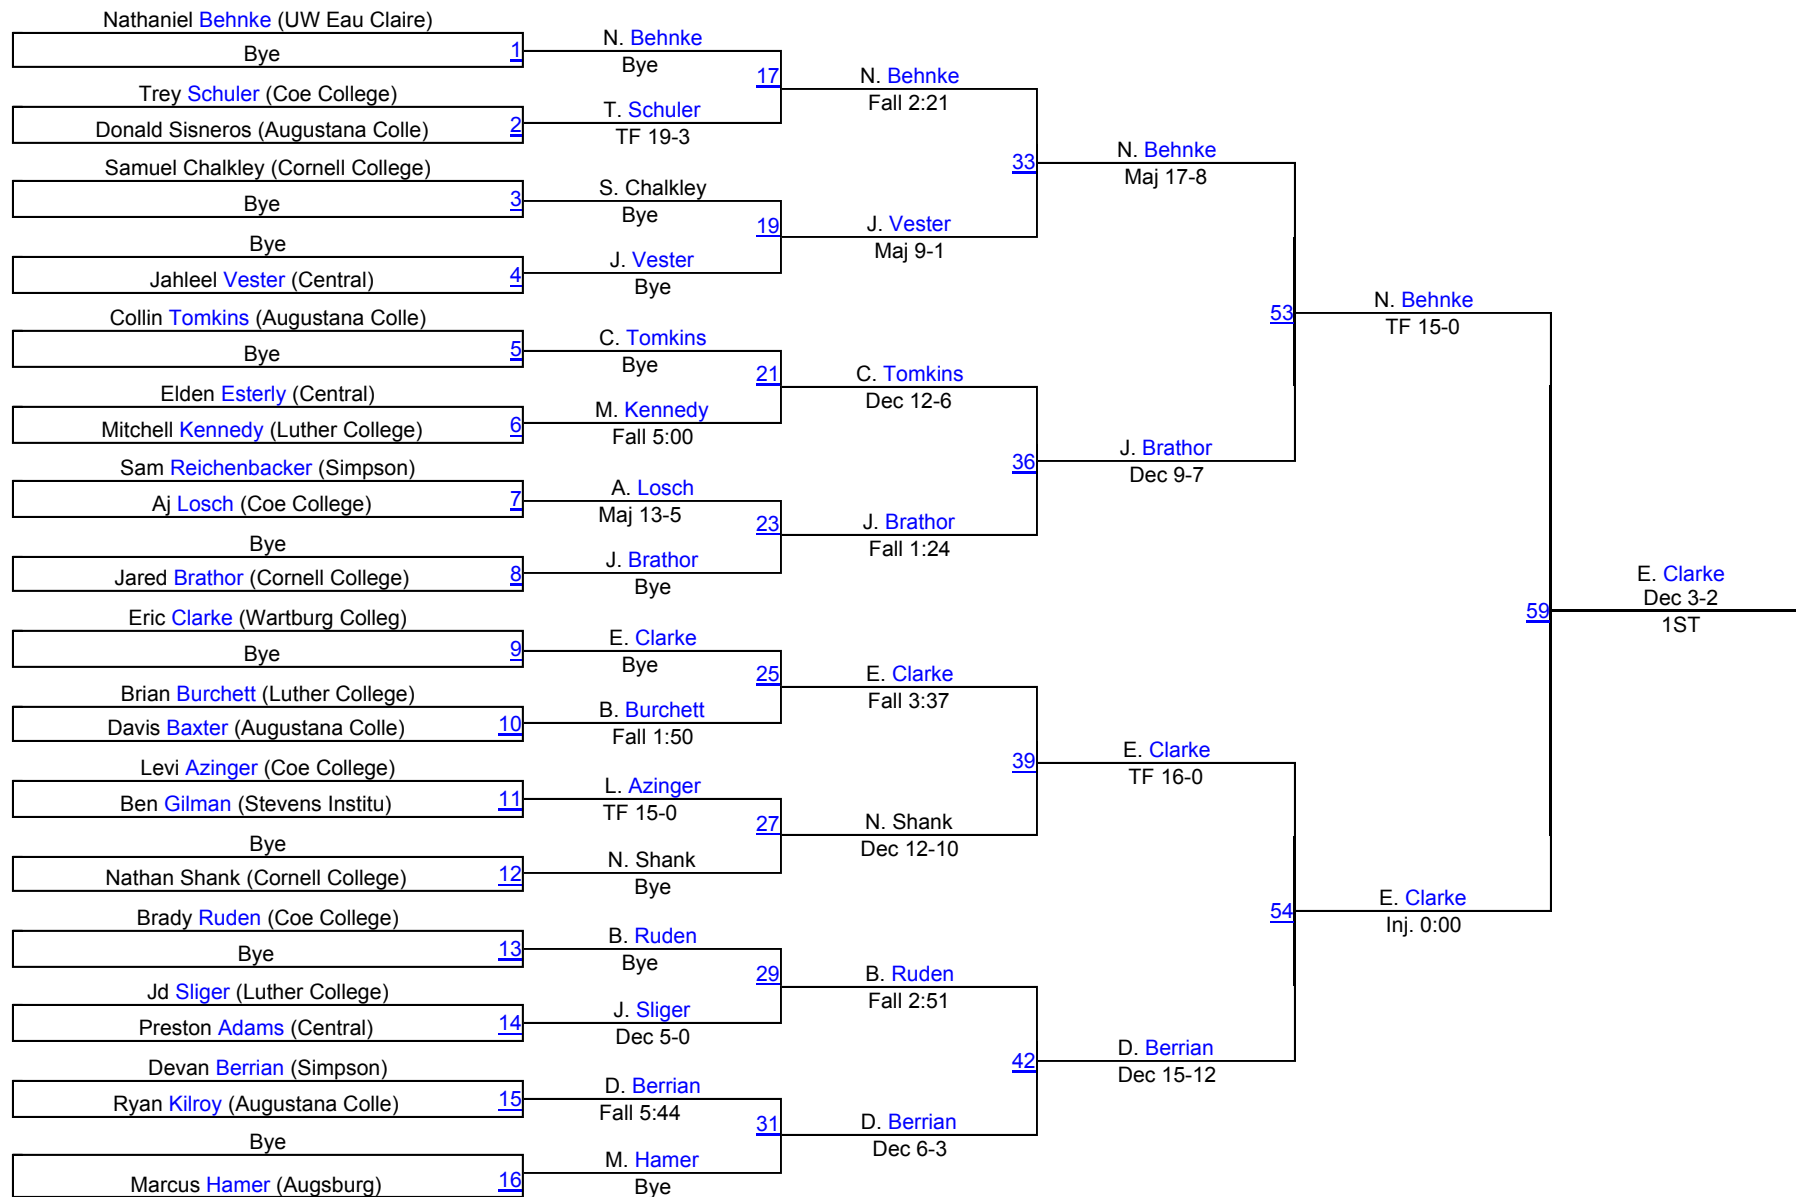

Matman Invitational

Matman Wrestling Invite 141