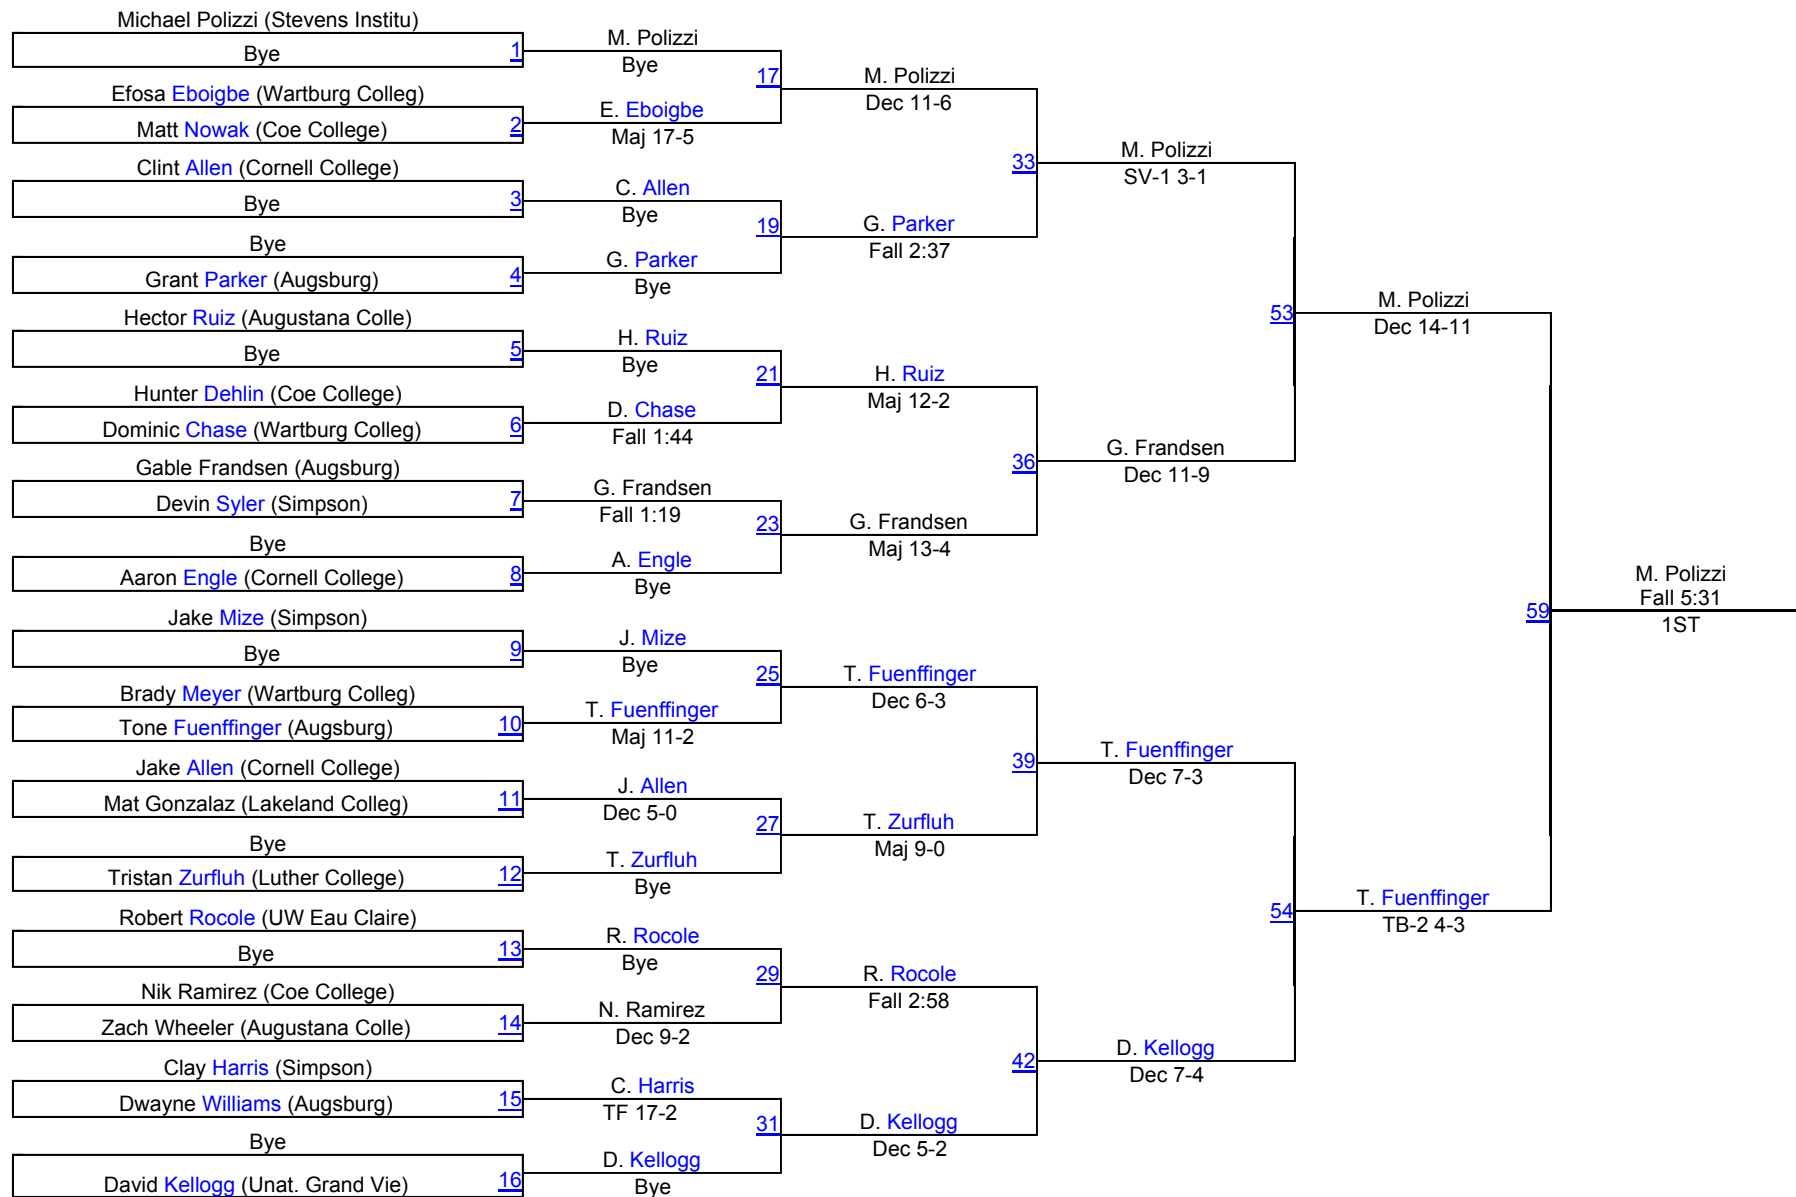

Matman Invitational

Matman Wrestling Invite 157