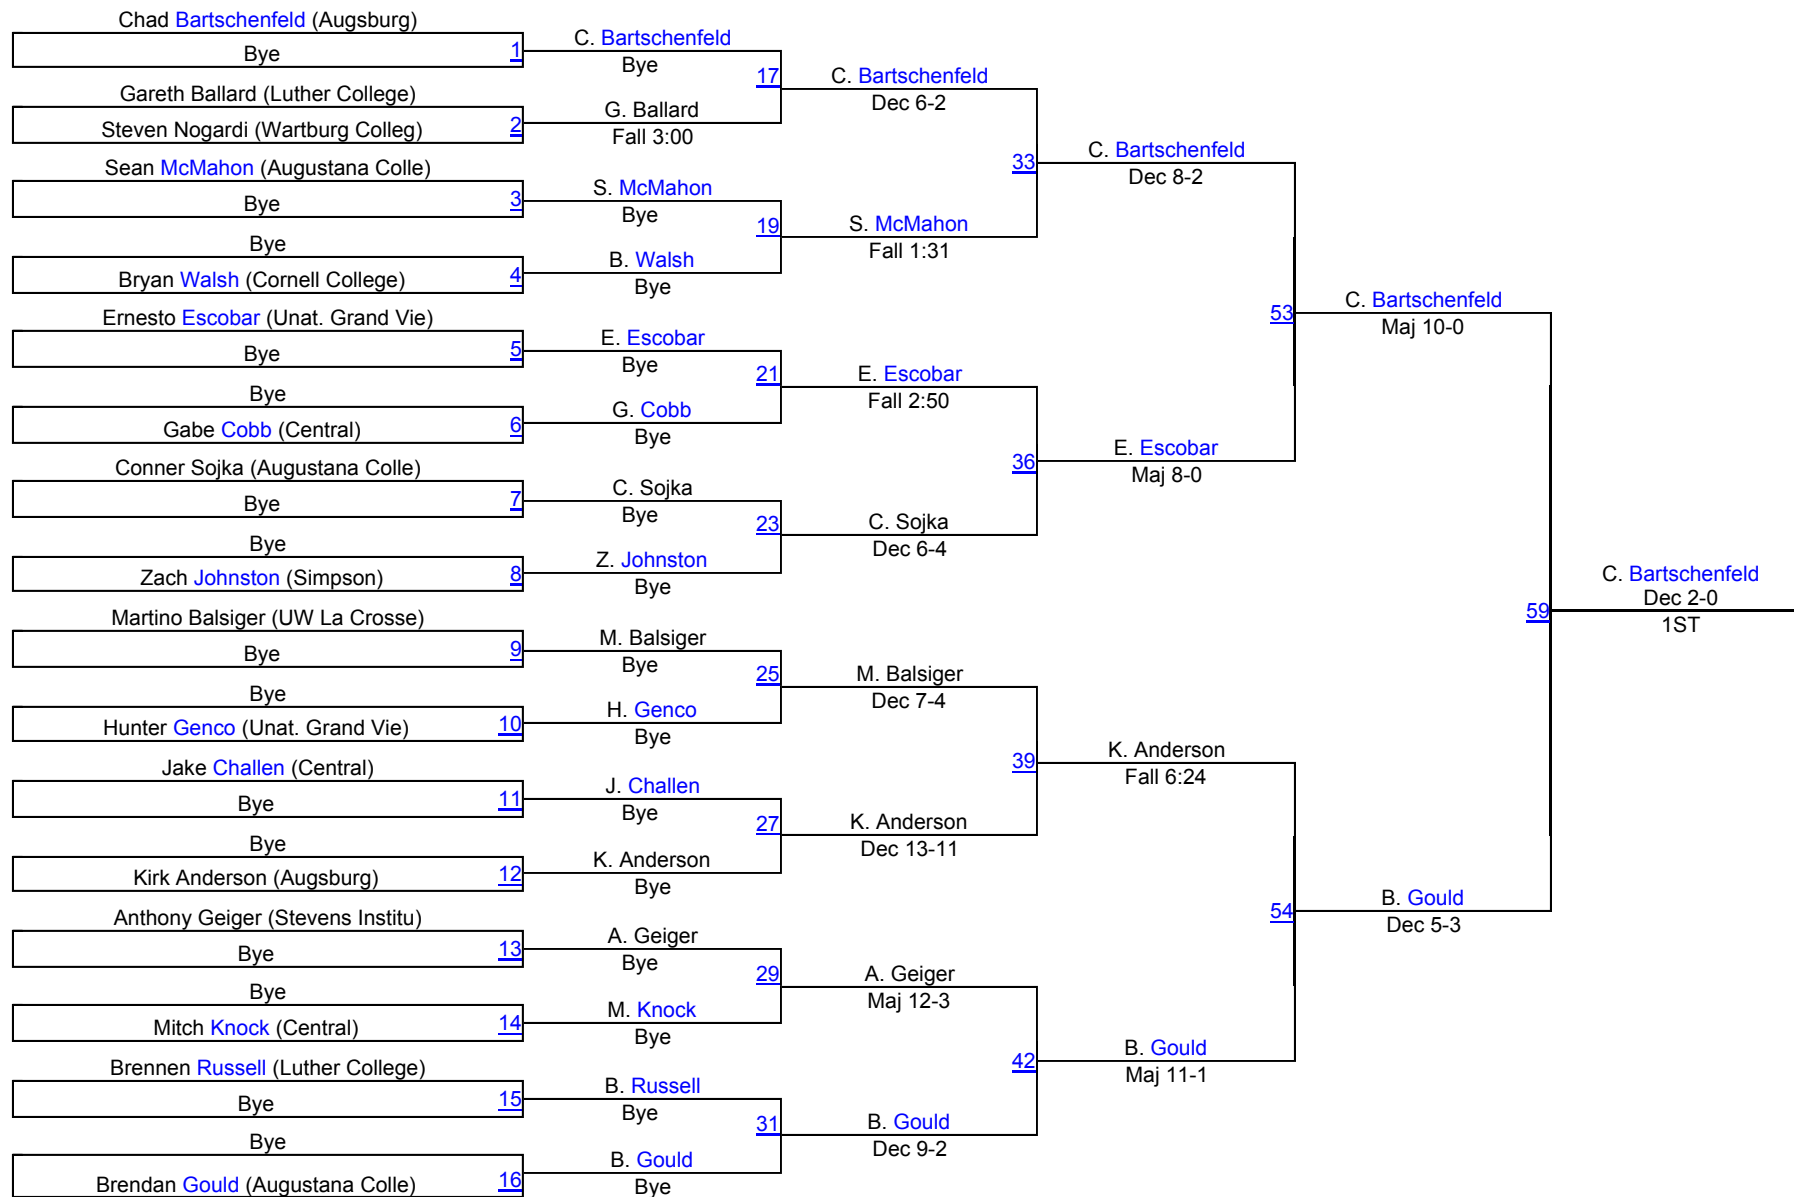

Matman Invitational

Matman Wrestling Invite 133