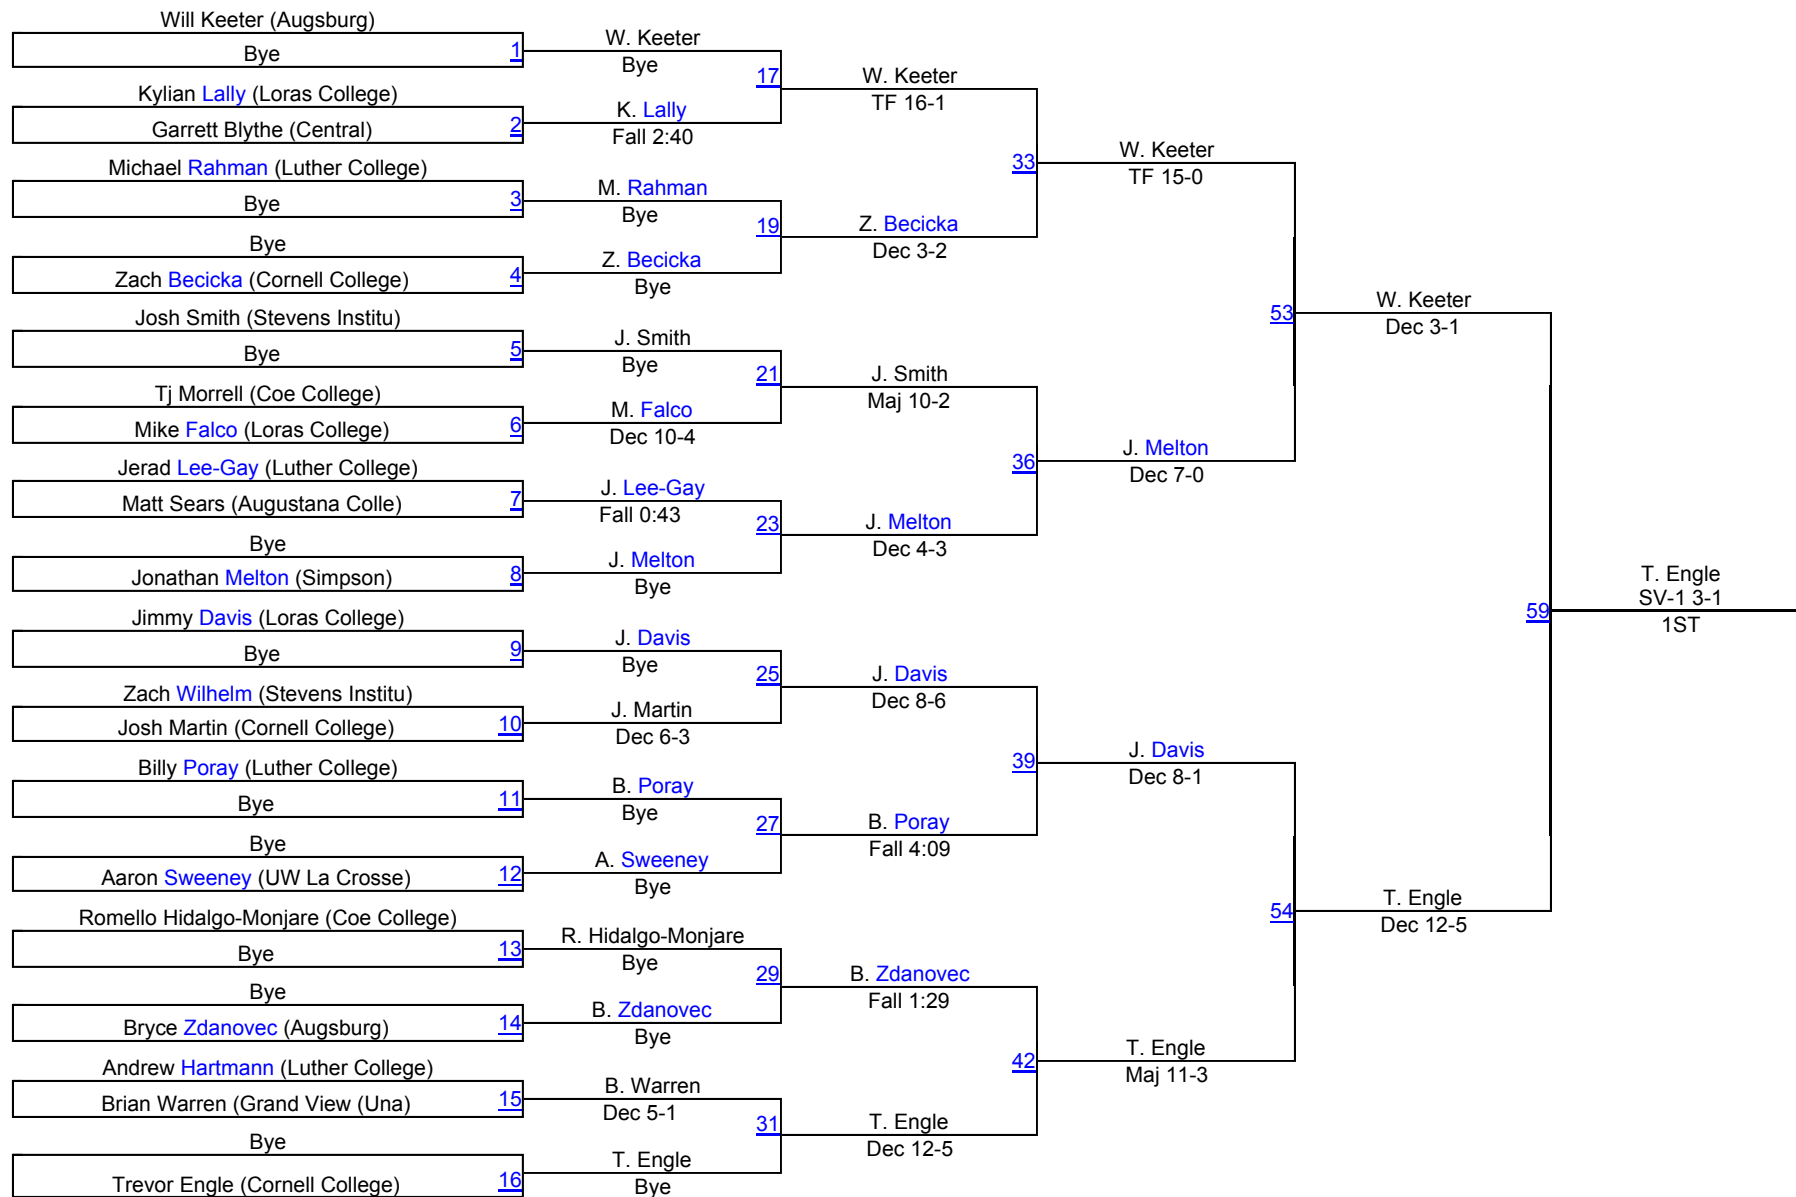

Matman Invitational

Matman Wrestling Invite 149