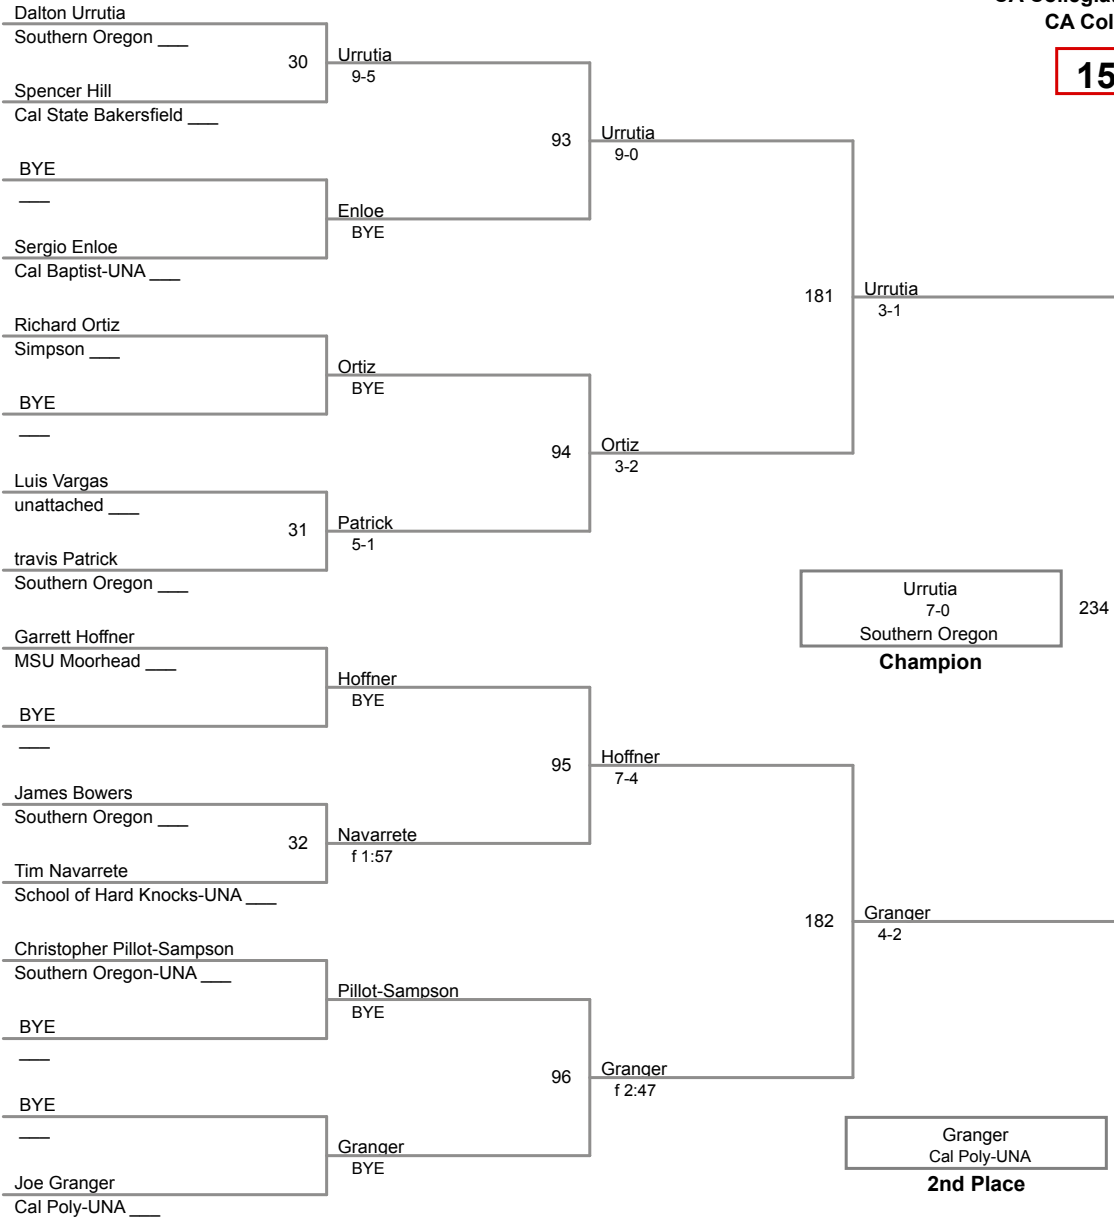

CA Collegiate Open - SF State
CA Collegiate Open

157 Lbs