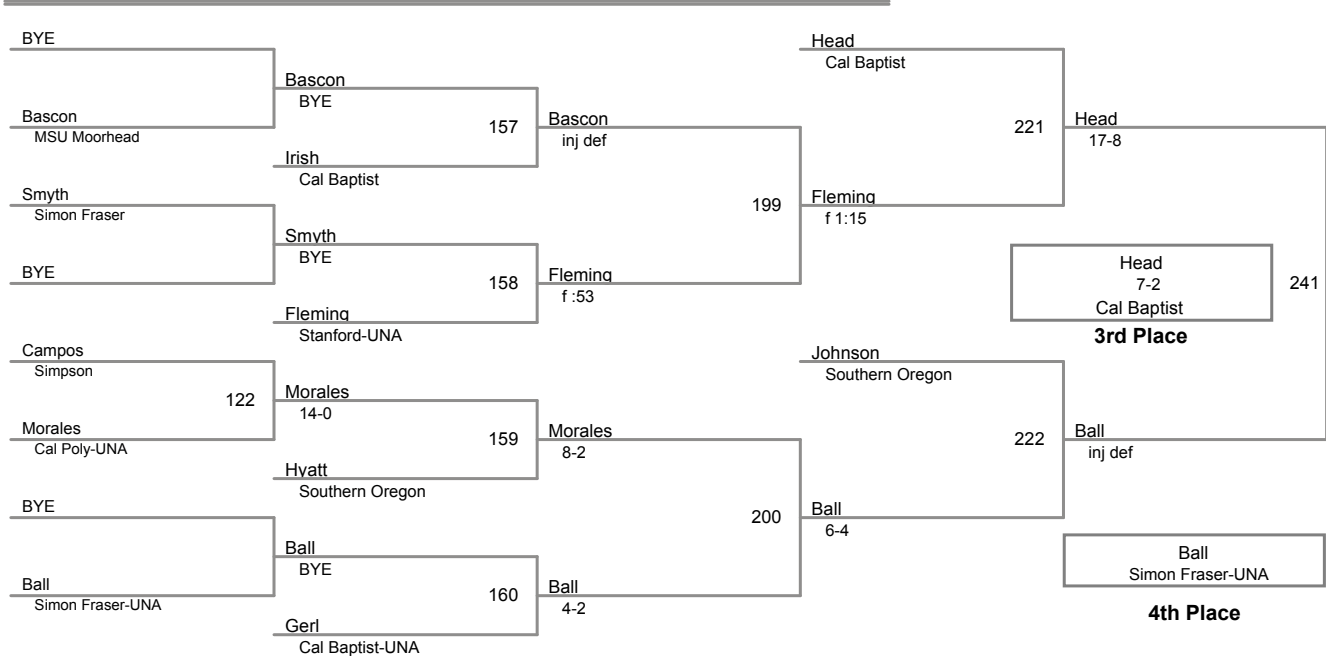

CA Collegiate Open - SF State
CA Collegiate Open

197 Lbs