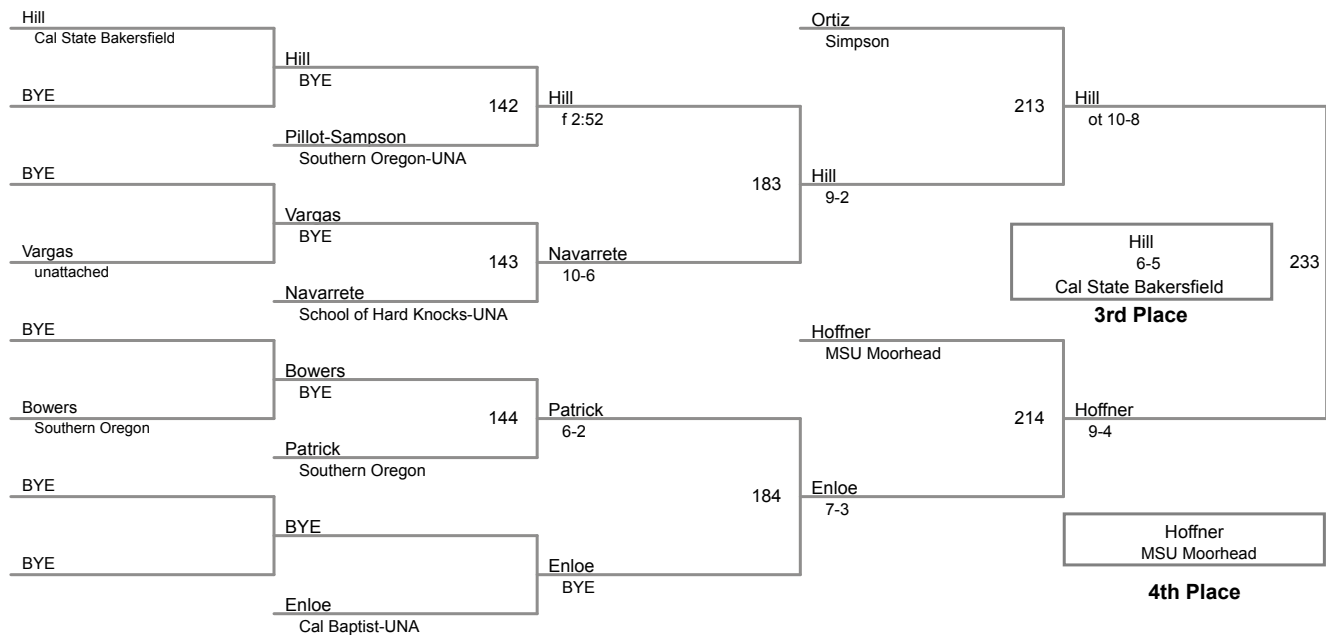

CA Collegiate Open - SF State
CA Collegiate Open

157 Lbs