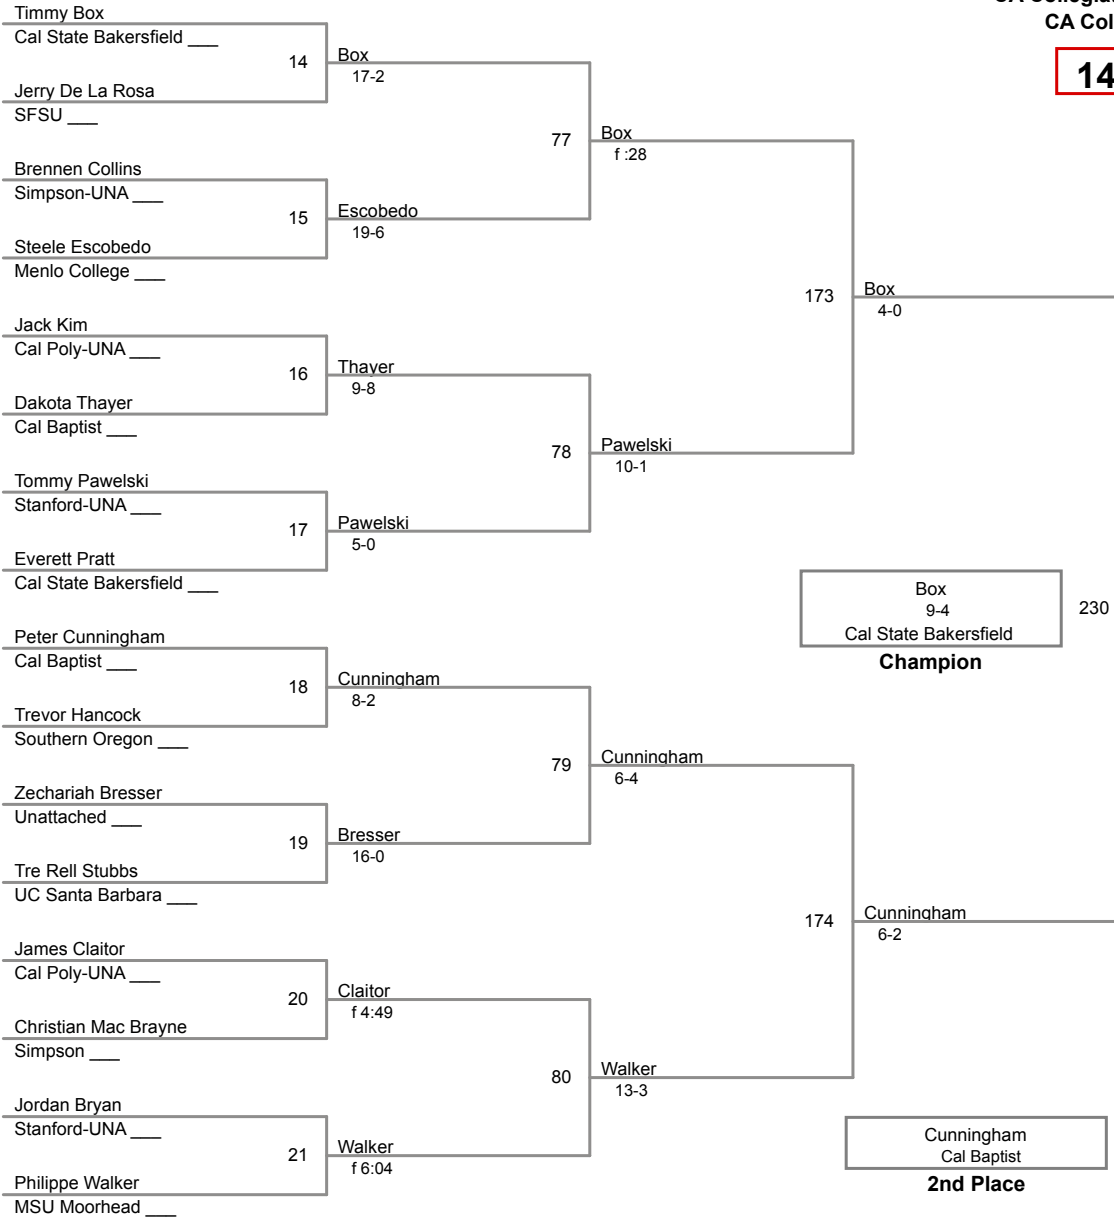

CA Collegiate Open - SF State
CA Collegiate Open

125 Lbs

CA Collegiate Open - SF State
CA Collegiate Open

133 Lbs

CA Collegiate Open - SF State
CA Collegiate Open

141 Lbs

CA Collegiate Open - SF State
CA Collegiate Open