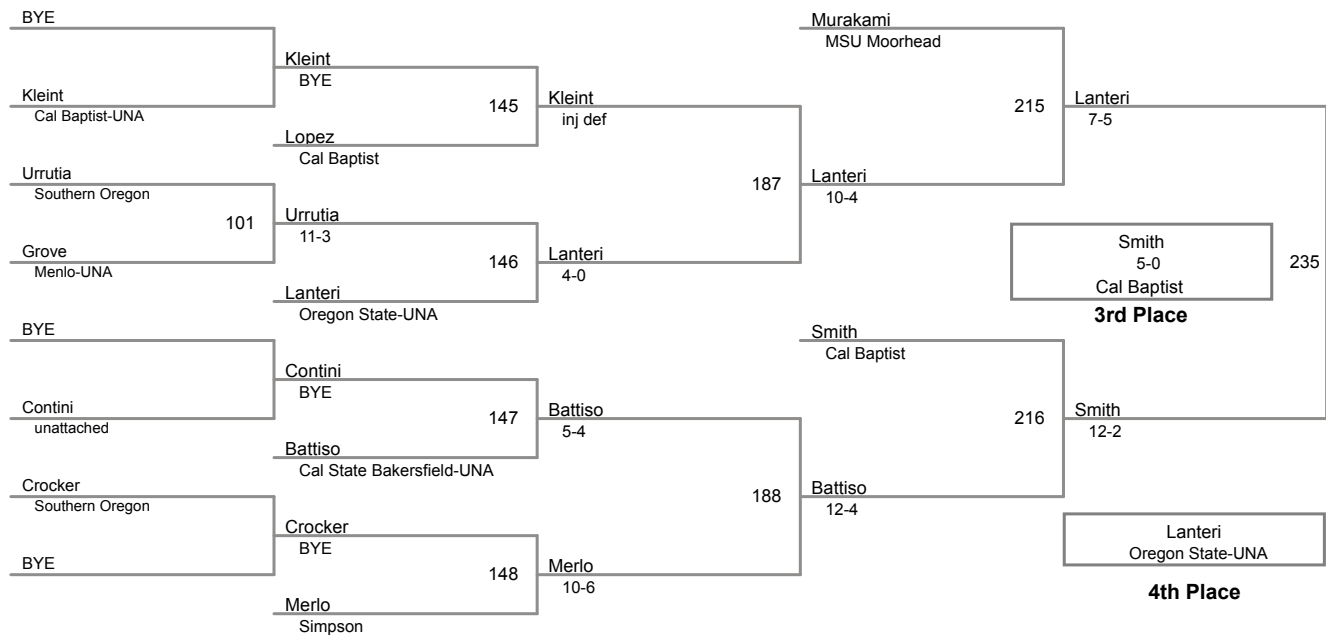

149 Lbs

CA Collegiate Open - SF State
CA Collegiate Open

157 Lbs

CA Collegiate Open - SF State
CA Collegiate Open

165 Lbs

CA Collegiate Open - SF State
CA Collegiate Open

174 Lbs

184 Lbs