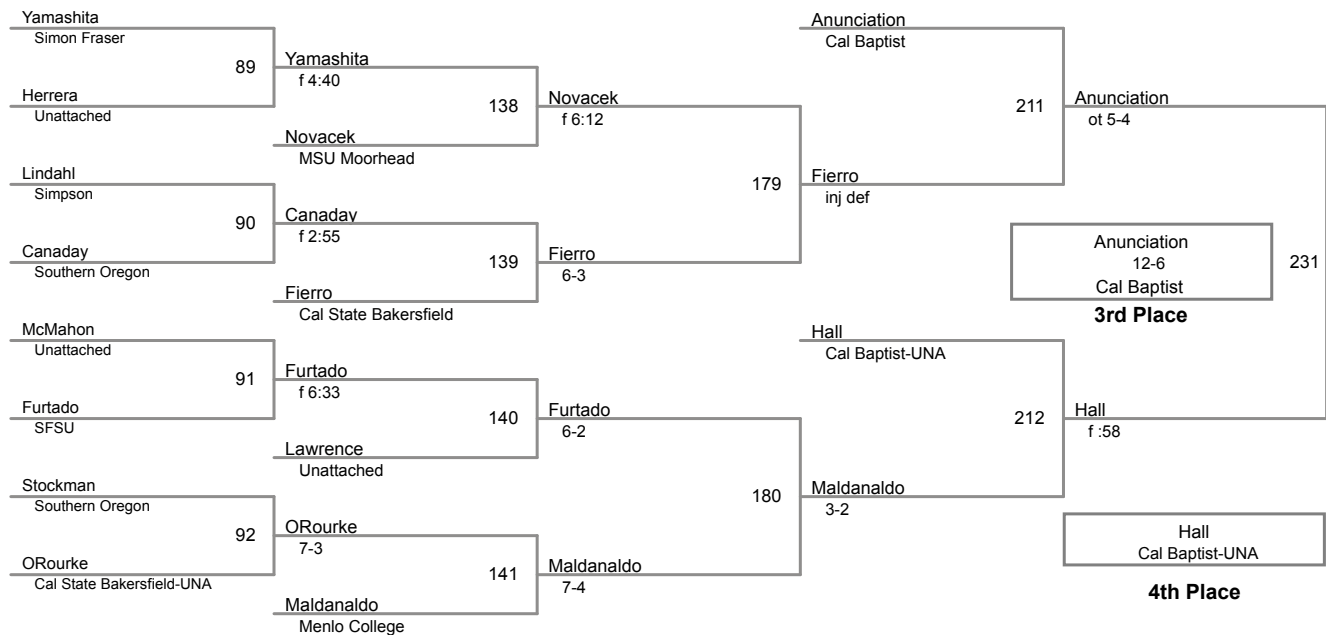

CA Collegiate Open - SF State
CA Collegiate Open

149 Lbs