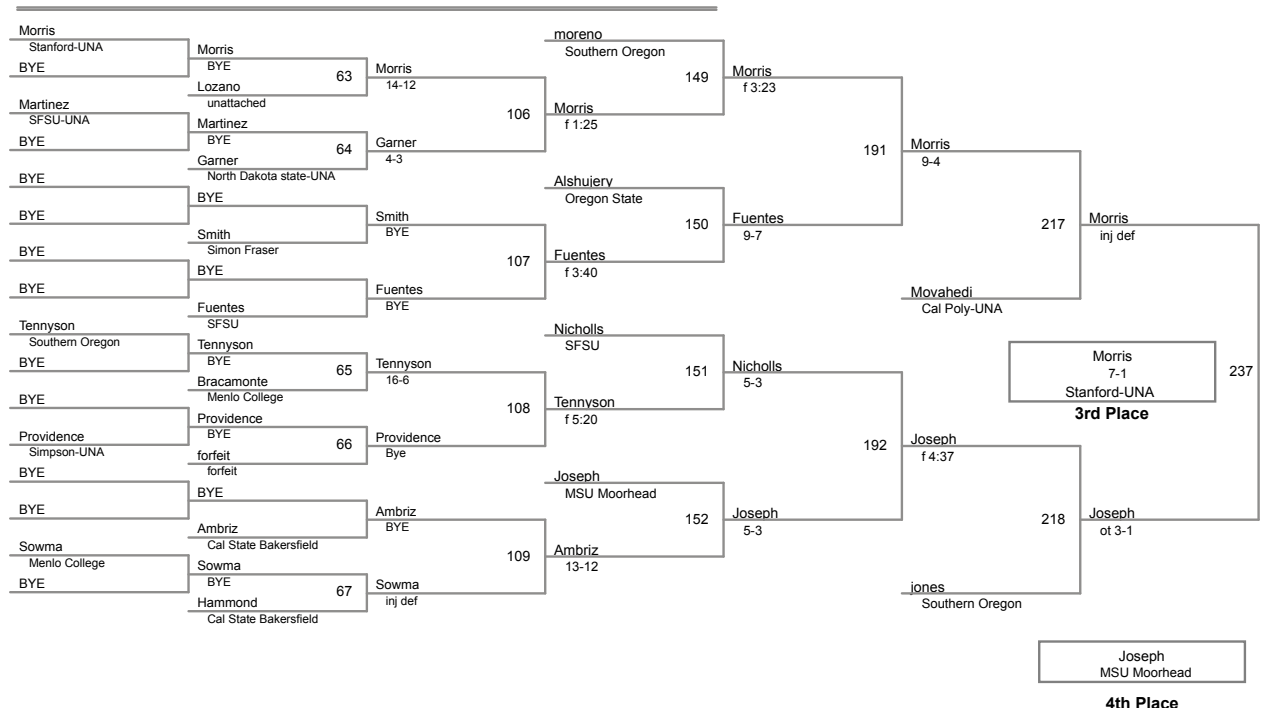

149 Lbs

CA Collegiate Open - SF State
CA Collegiate Open

157 Lbs

CA Collegiate Open - SF State
CA Collegiate Open

165 Lbs

CA Collegiate Open - SF State
CA Collegiate Open

174 Lbs

184 Lbs