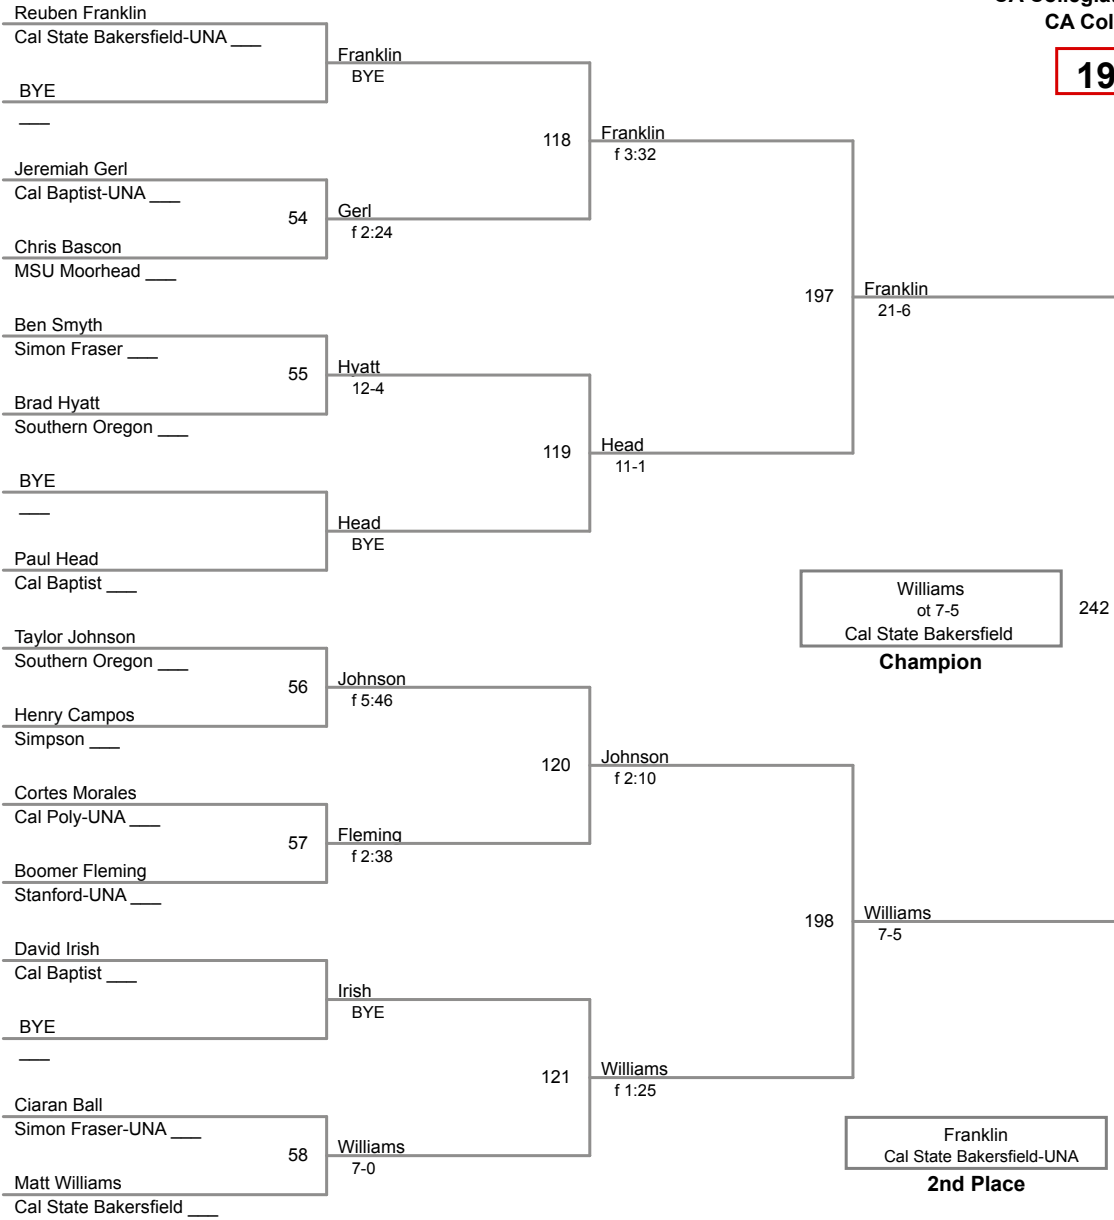

CA Collegiate Open - SF State
CA Collegiate Open

197 Lbs