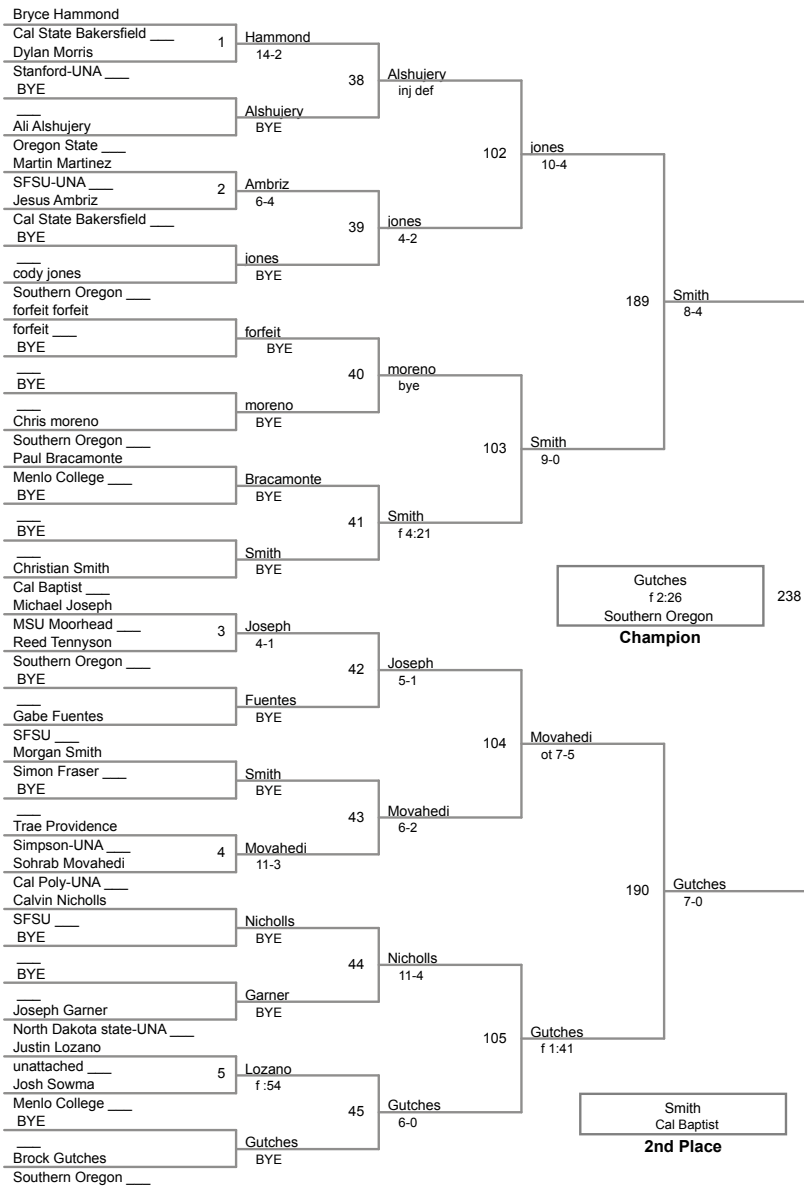

149 Lbs

CA Collegiate Open - SF State
CA Collegiate Open

157 Lbs

CA Collegiate Open - SF State
CA Collegiate Open

165 Lbs

CA Collegiate Open - SF State
CA Collegiate Open

174 Lbs

184 Lbs