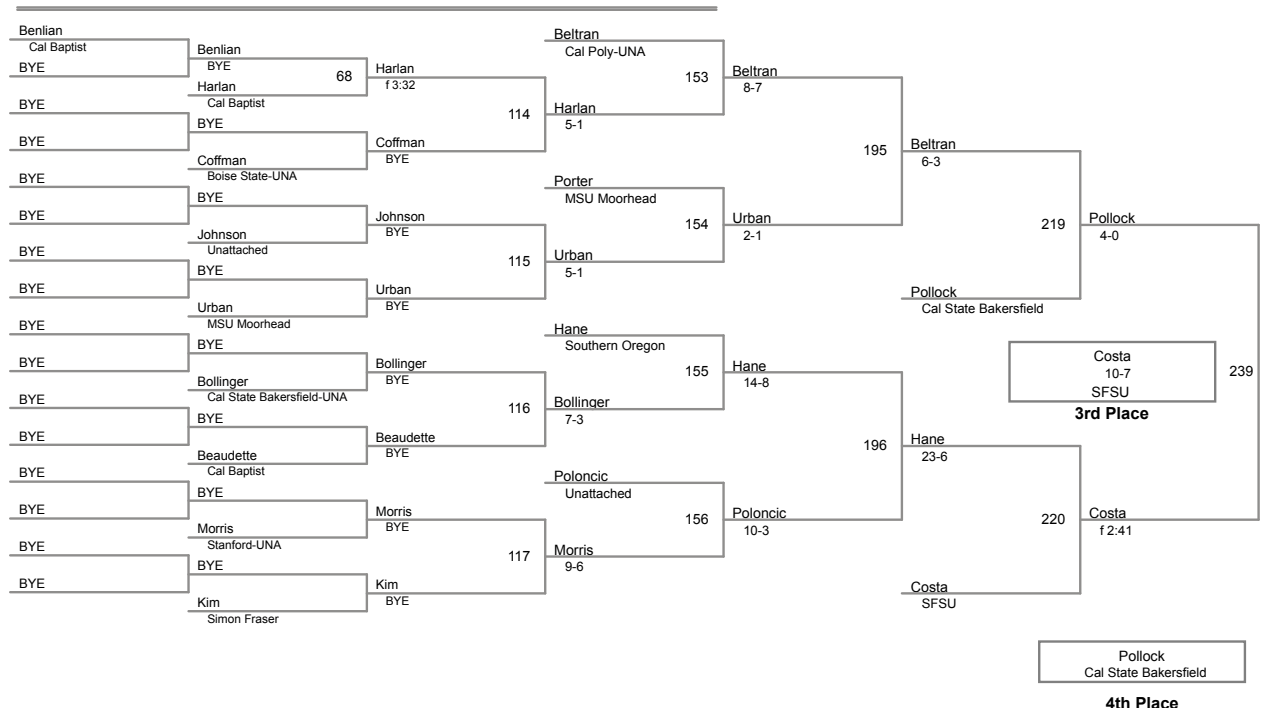

149 Lbs

CA Collegiate Open - SF State
CA Collegiate Open

157 Lbs

CA Collegiate Open - SF State
CA Collegiate Open

165 Lbs

CA Collegiate Open - SF State
CA Collegiate Open

174 Lbs

184 Lbs