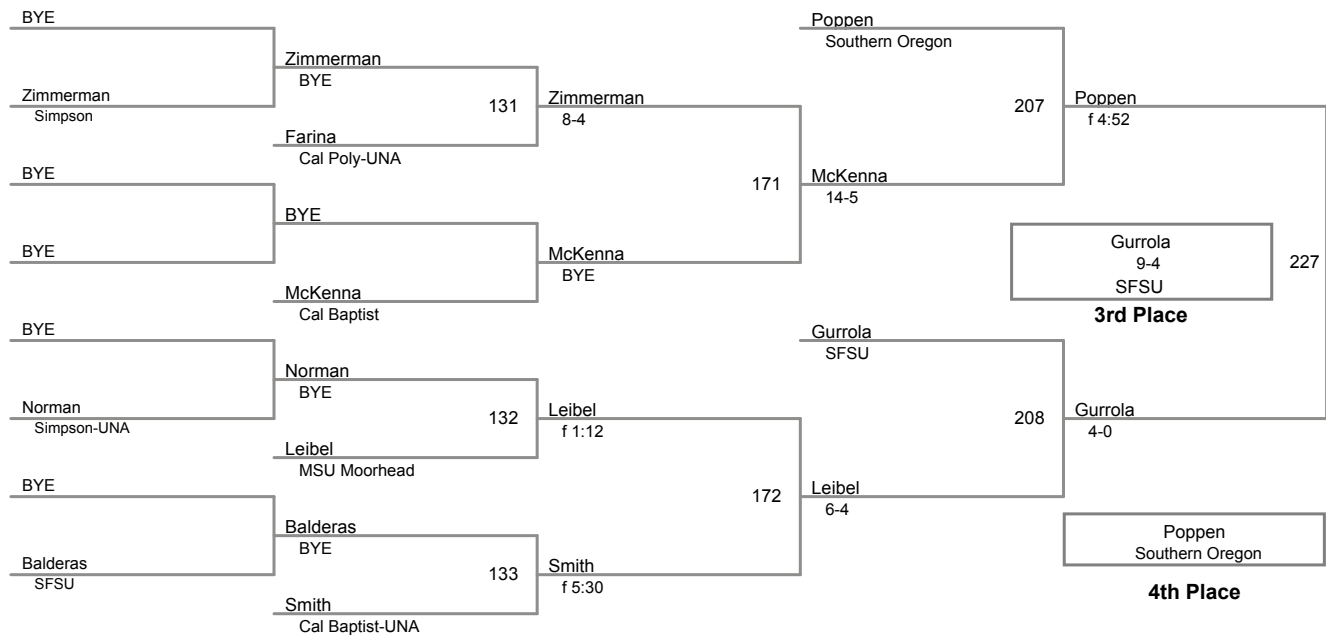

CA Collegiate Open - SF State
CA Collegiate Open

125 Lbs

CA Collegiate Open - SF State
CA Collegiate Open

133 Lbs

CA Collegiate Open - SF State
CA Collegiate Open

141 Lbs

CA Collegiate Open - SF State
CA Collegiate Open