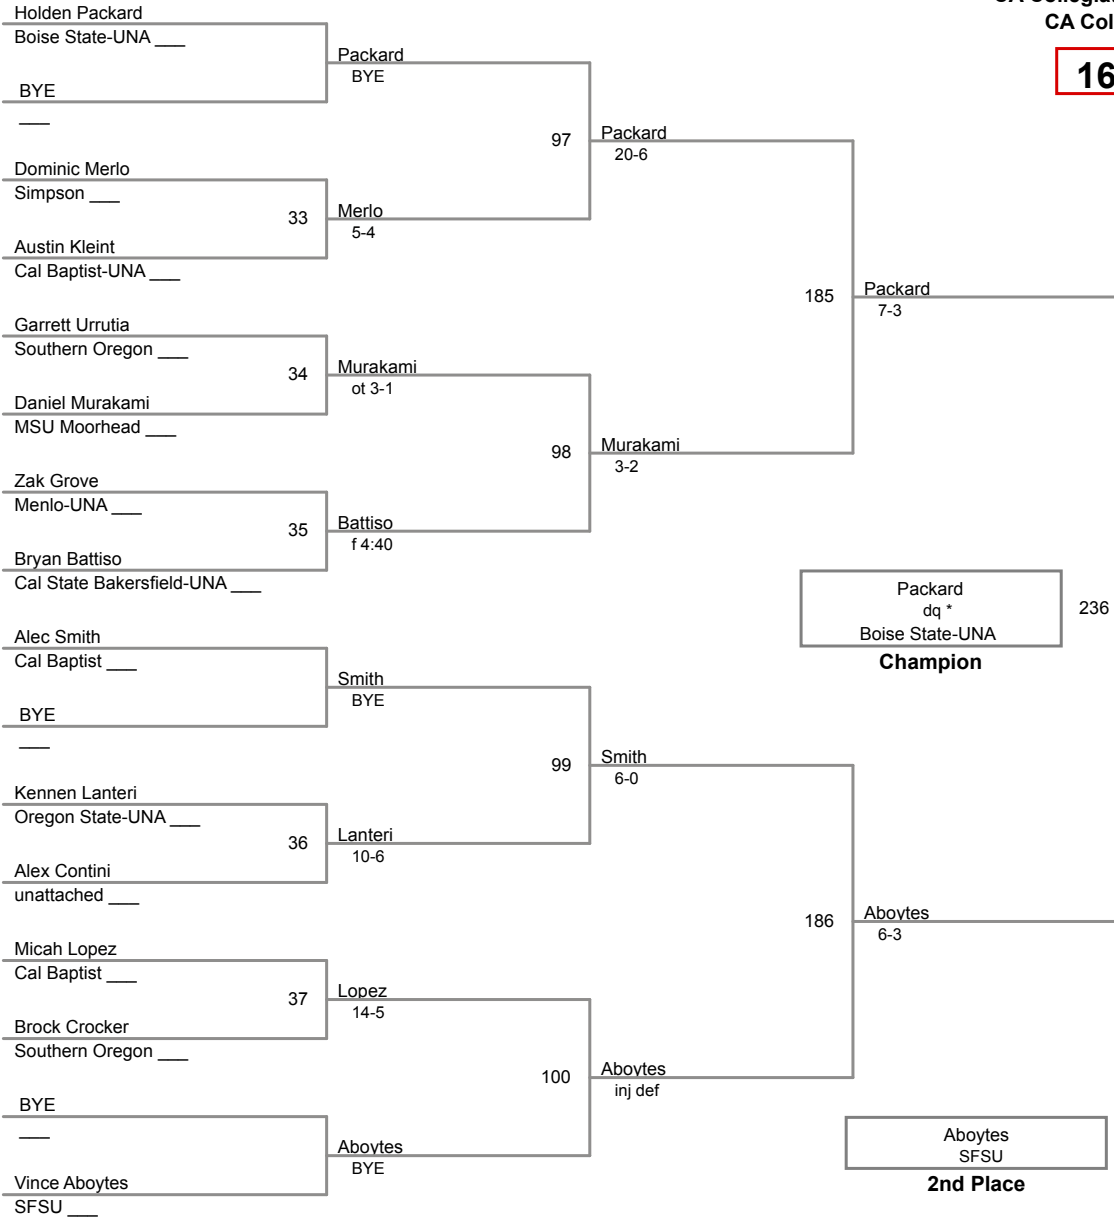

149 Lbs

CA Collegiate Open - SF State
CA Collegiate Open

157 Lbs

CA Collegiate Open - SF State
CA Collegiate Open

165 Lbs

CA Collegiate Open - SF State
CA Collegiate Open

174 Lbs

184 Lbs