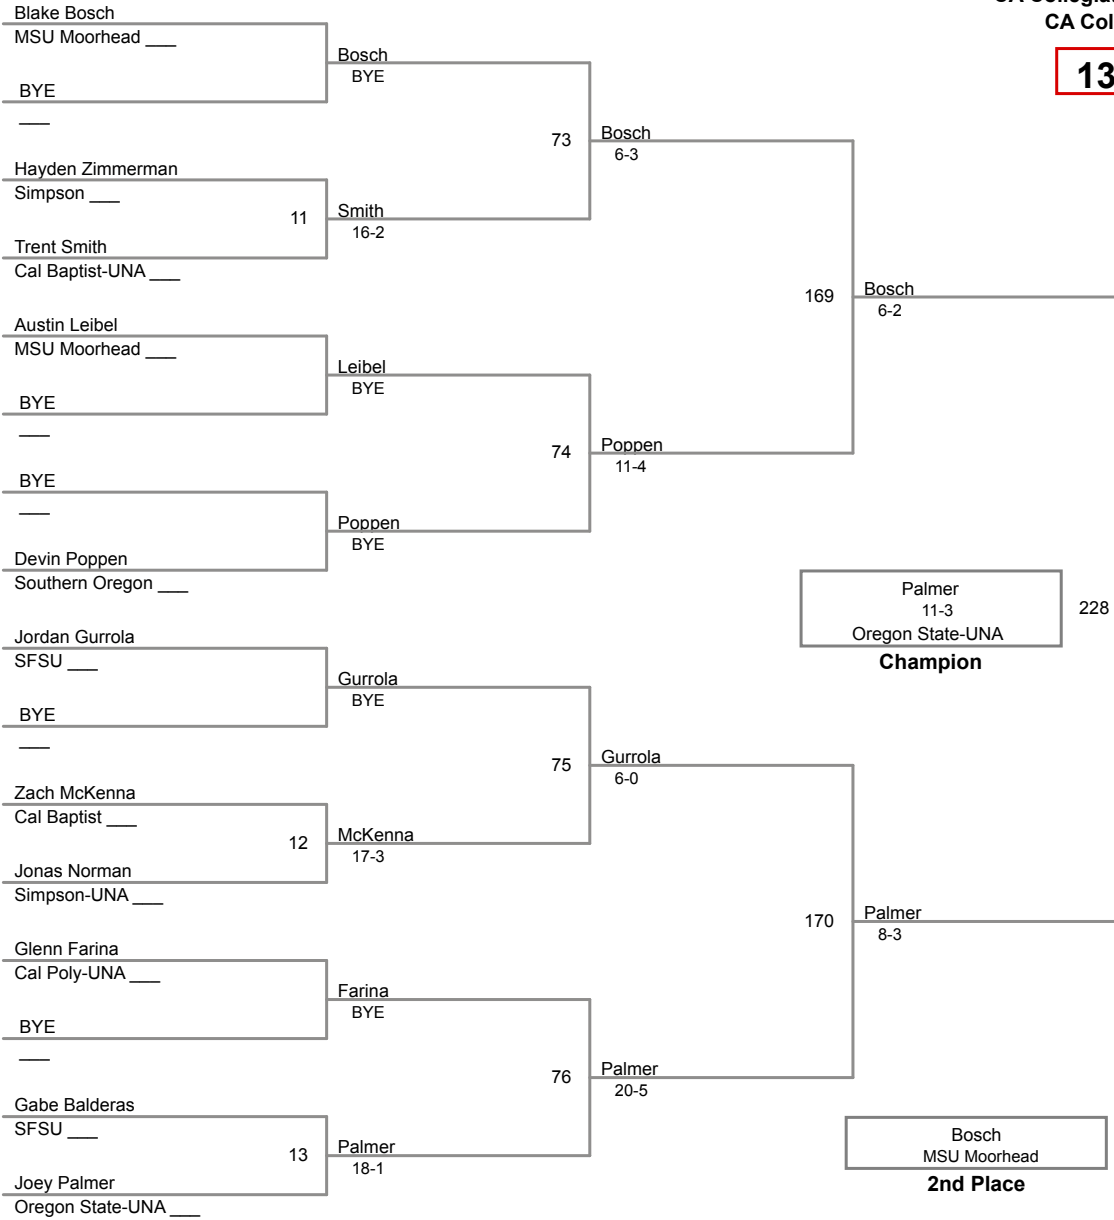

CA Collegiate Open - SF State
CA Collegiate Open

125 Lbs

CA Collegiate Open - SF State
CA Collegiate Open

133 Lbs

CA Collegiate Open - SF State
CA Collegiate Open

141 Lbs

CA Collegiate Open - SF State
CA Collegiate Open