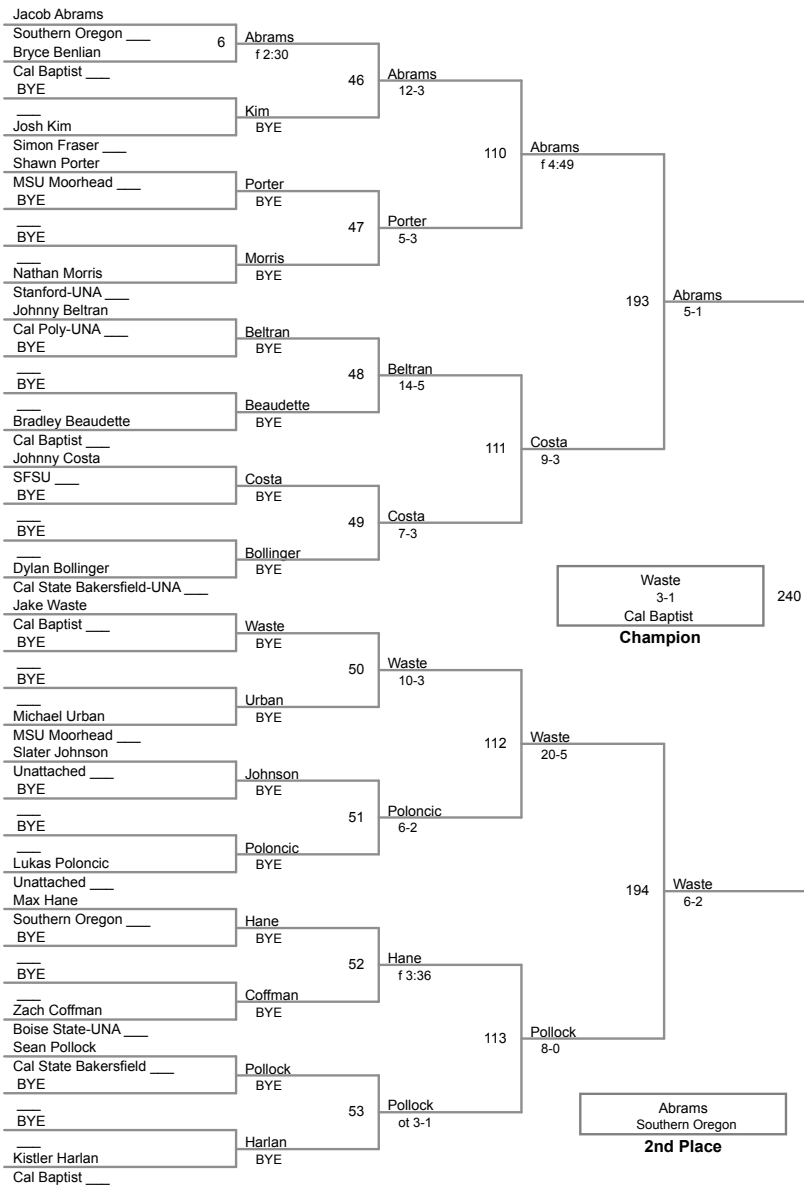

149 Lbs

CA Collegiate Open - SF State
CA Collegiate Open

157 Lbs

CA Collegiate Open - SF State
CA Collegiate Open

165 Lbs

CA Collegiate Open - SF State
CA Collegiate Open

174 Lbs

184 Lbs