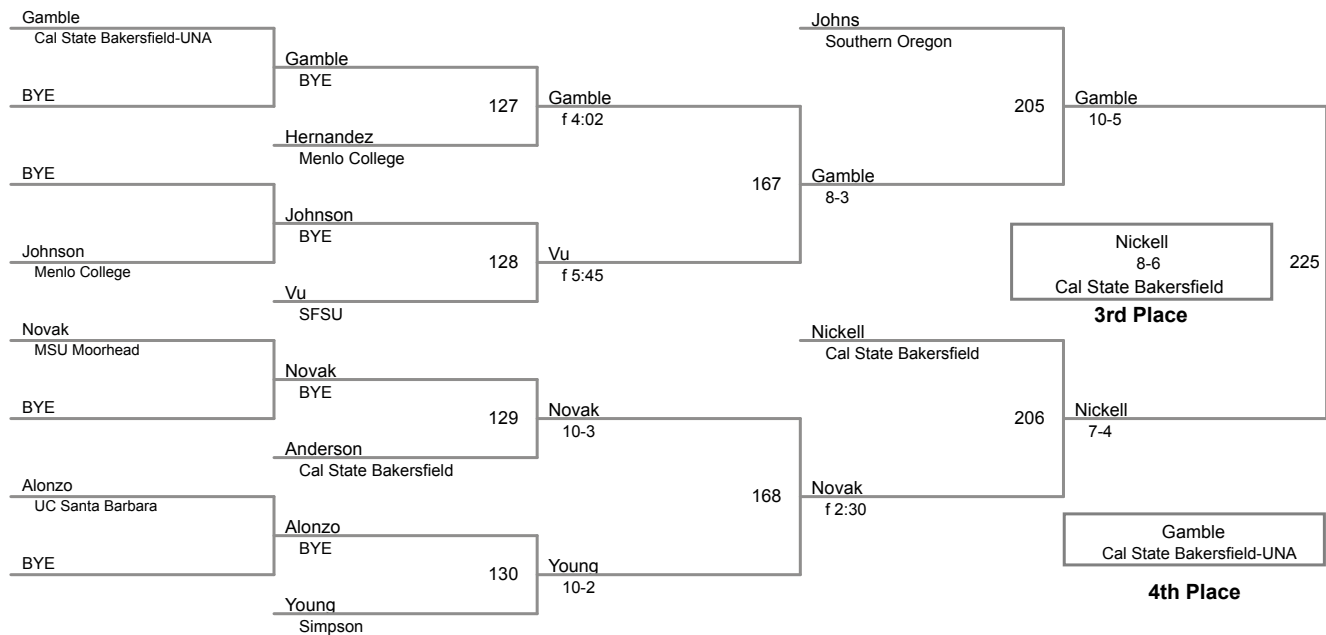

CA Collegiate Open - SF State
CA Collegiate Open

125 Lbs

CA Collegiate Open - SF State
CA Collegiate Open

133 Lbs

CA Collegiate Open - SF State
CA Collegiate Open

141 Lbs

CA Collegiate Open - SF State
CA Collegiate Open