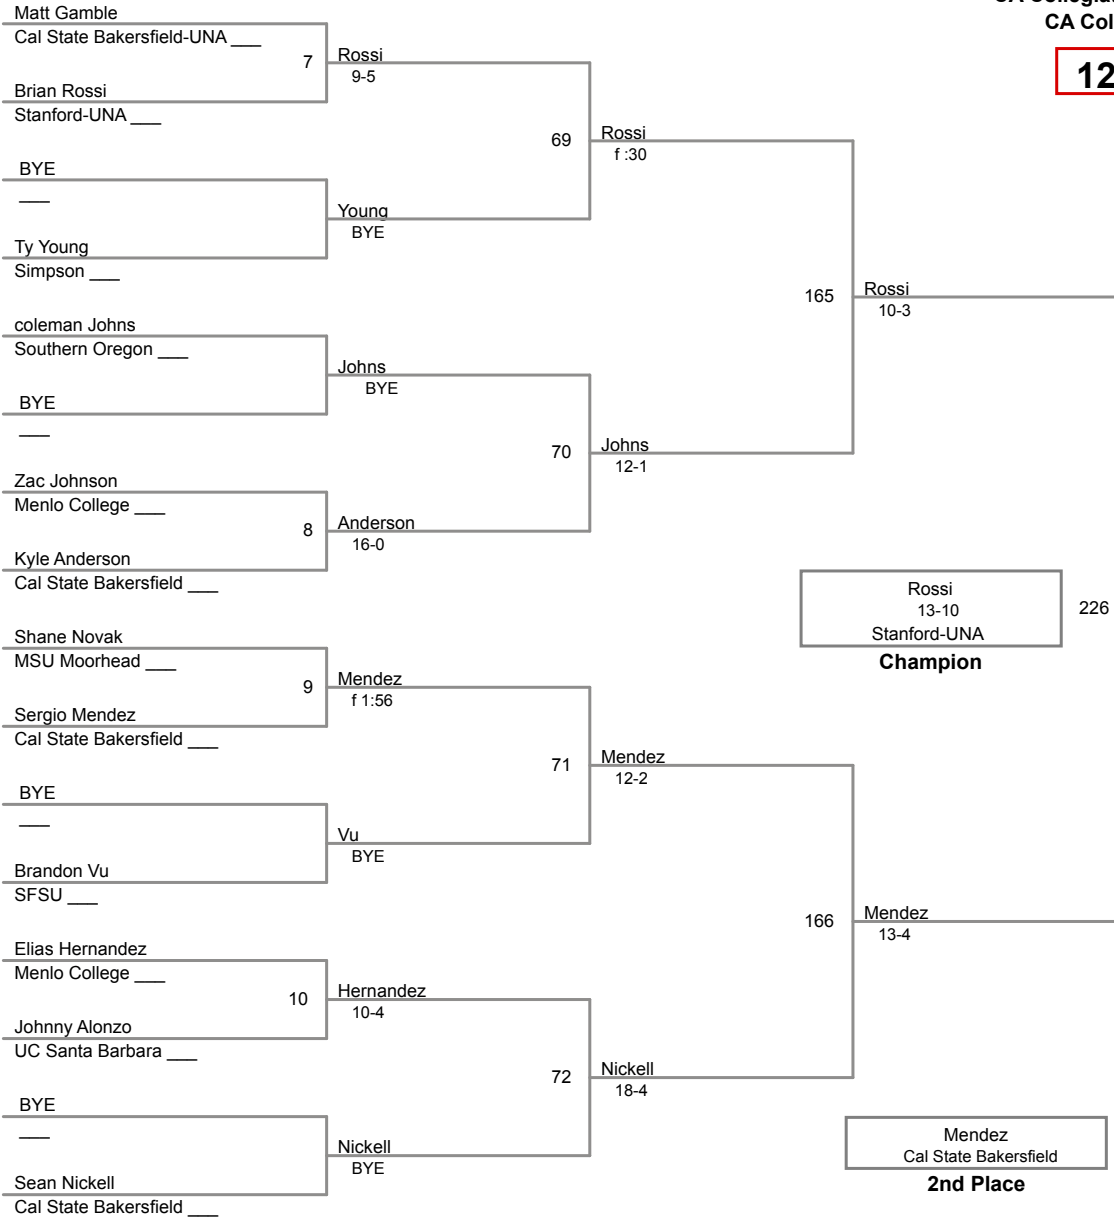

CA Collegiate Open - SF State
CA Collegiate Open

125 Lbs

CA Collegiate Open - SF State
CA Collegiate Open

133 Lbs

CA Collegiate Open - SF State
CA Collegiate Open

141 Lbs

CA Collegiate Open - SF State
CA Collegiate Open