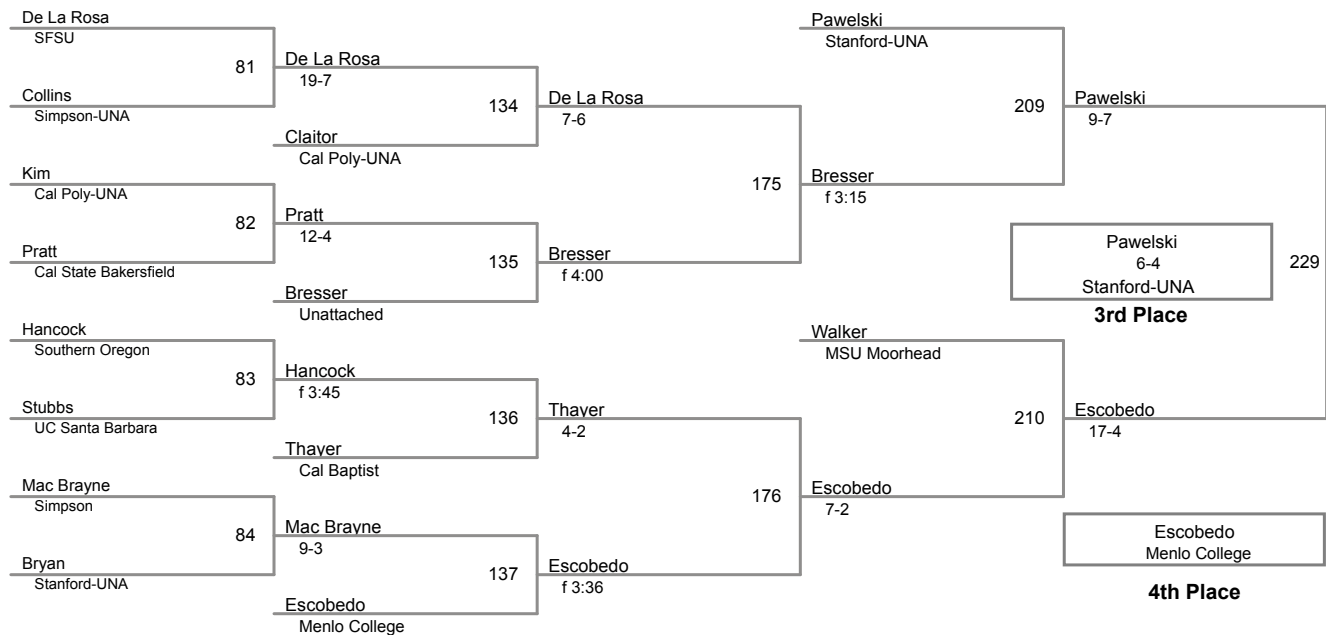

CA Collegiate Open - SF State
CA Collegiate Open

125 Lbs

CA Collegiate Open - SF State
CA Collegiate Open

133 Lbs

CA Collegiate Open - SF State
CA Collegiate Open

141 Lbs

CA Collegiate Open - SF State
CA Collegiate Open