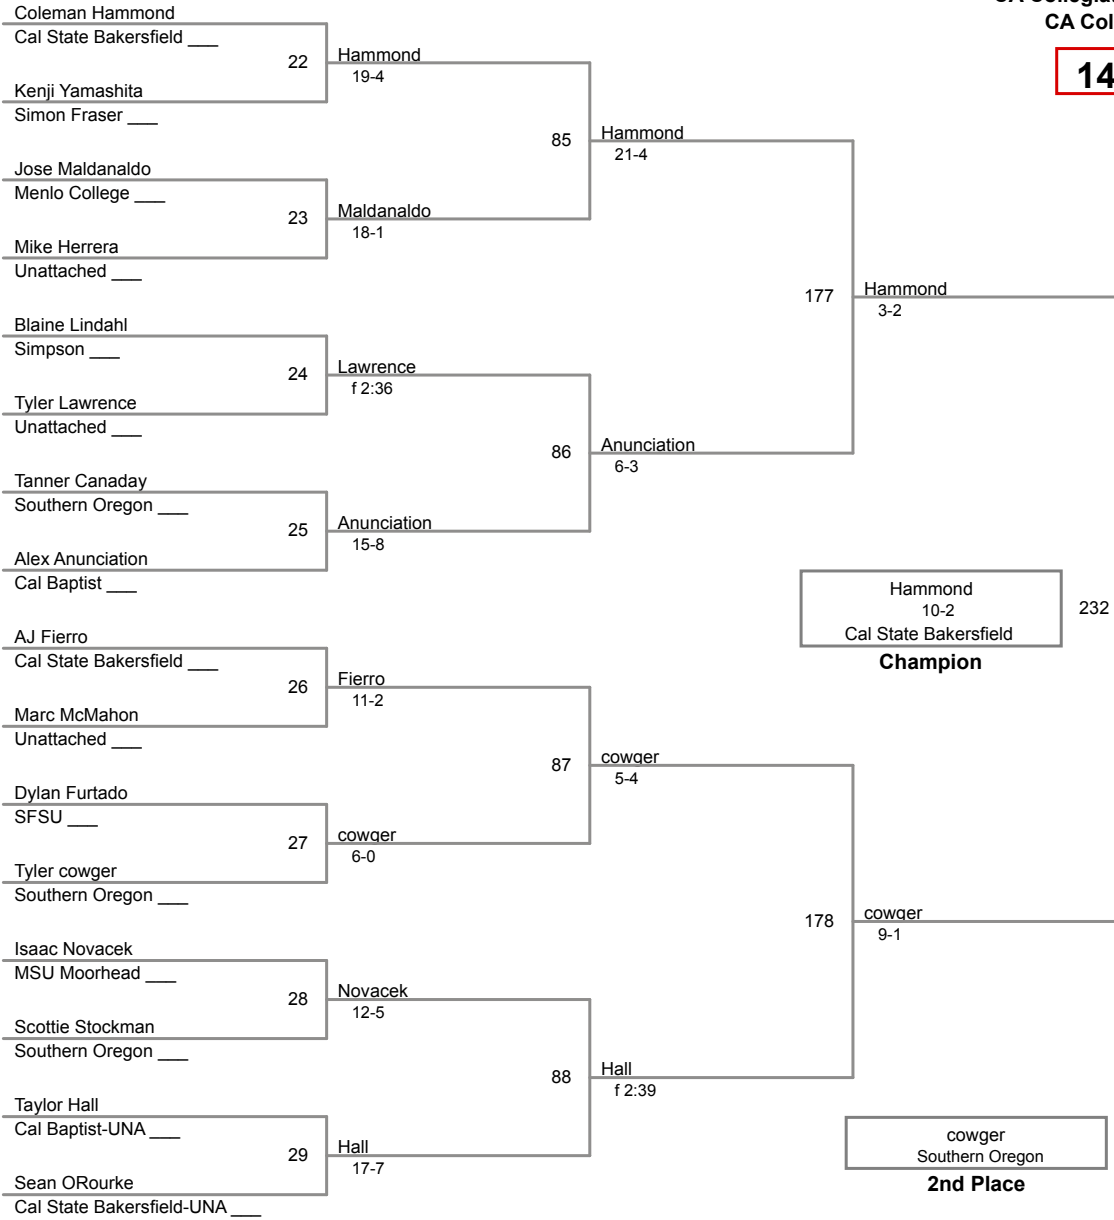

CA Collegiate Open - SF State
CA Collegiate Open

149 Lbs