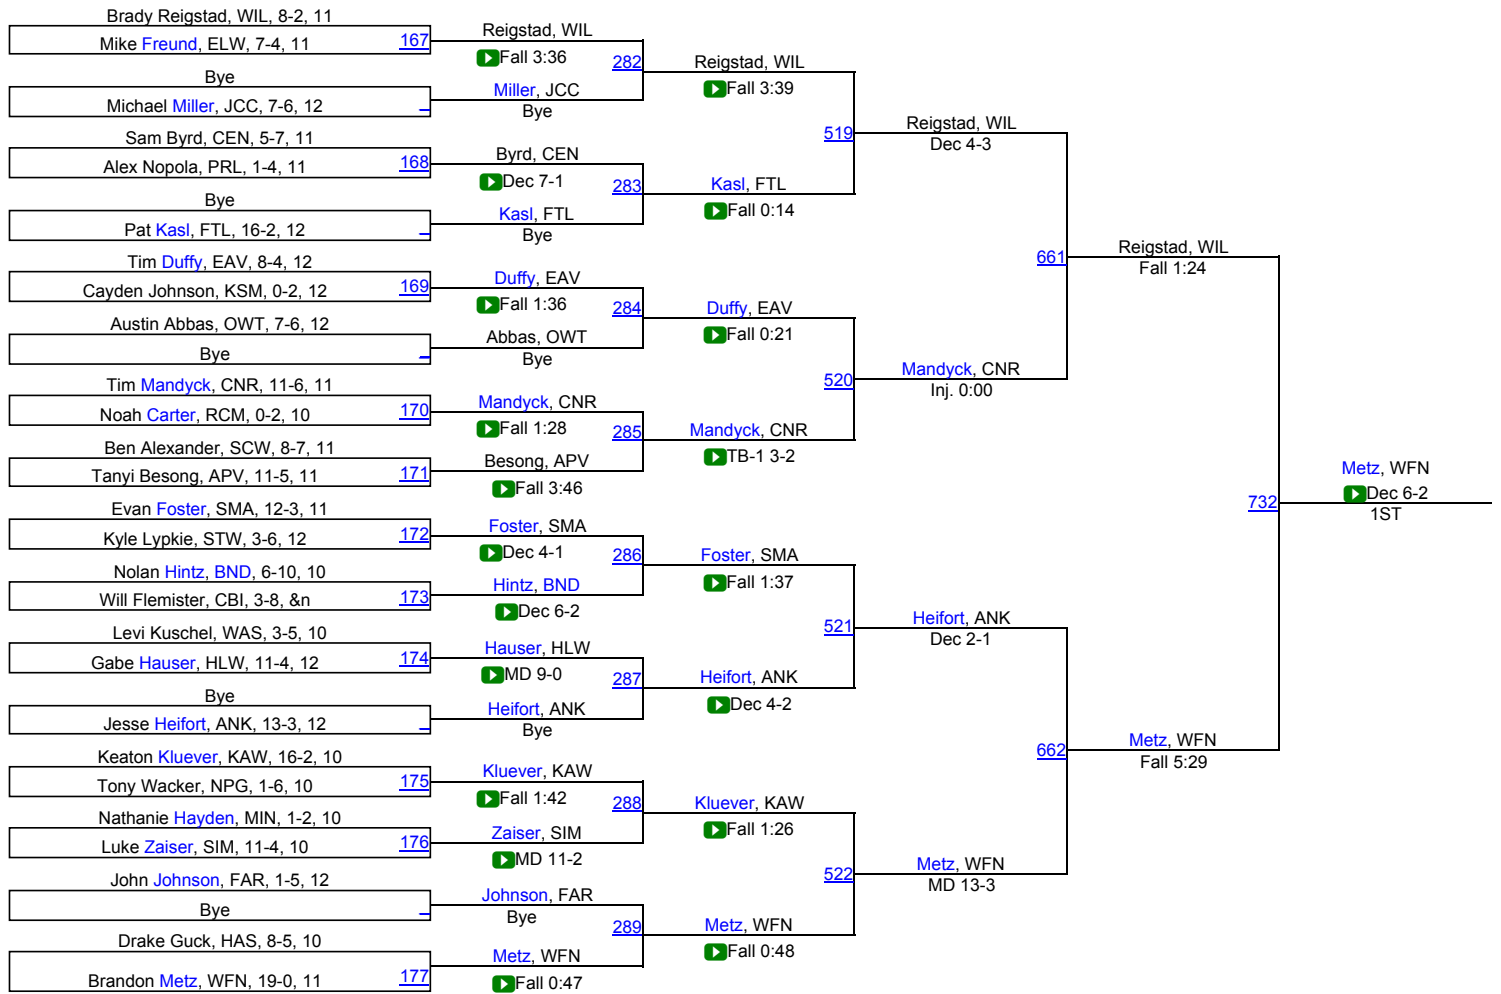

132

All Force Minnesota Christmas tournament

All Force Minnesota Christmas tournament

145

All Force Minnesota Christmas tournament

152

All Force Minnesota Christmas tournament

160

All Force Minnesota Christmas tournament

170

All Force Minnesota Christmas tournament

182

182

195

All Force Minnesota Christmas tournament

220

220

All Force Minnesota Christmas tournament

285

285