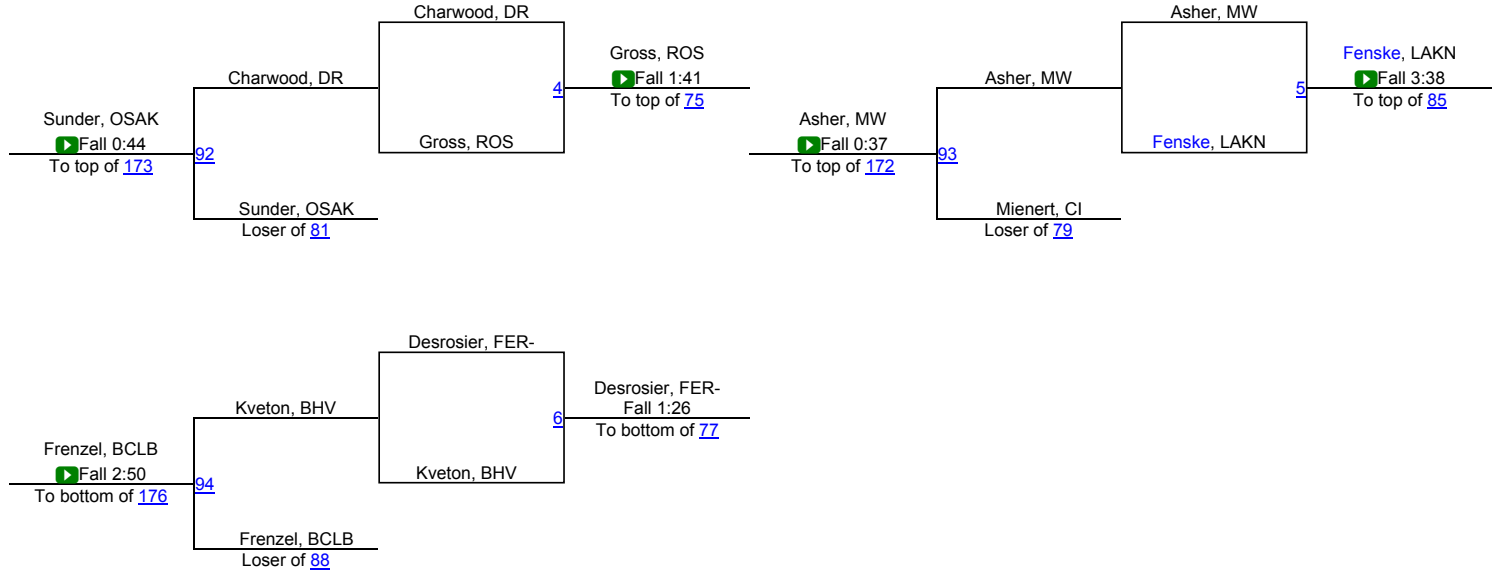

Big Bear

Pigtails 138