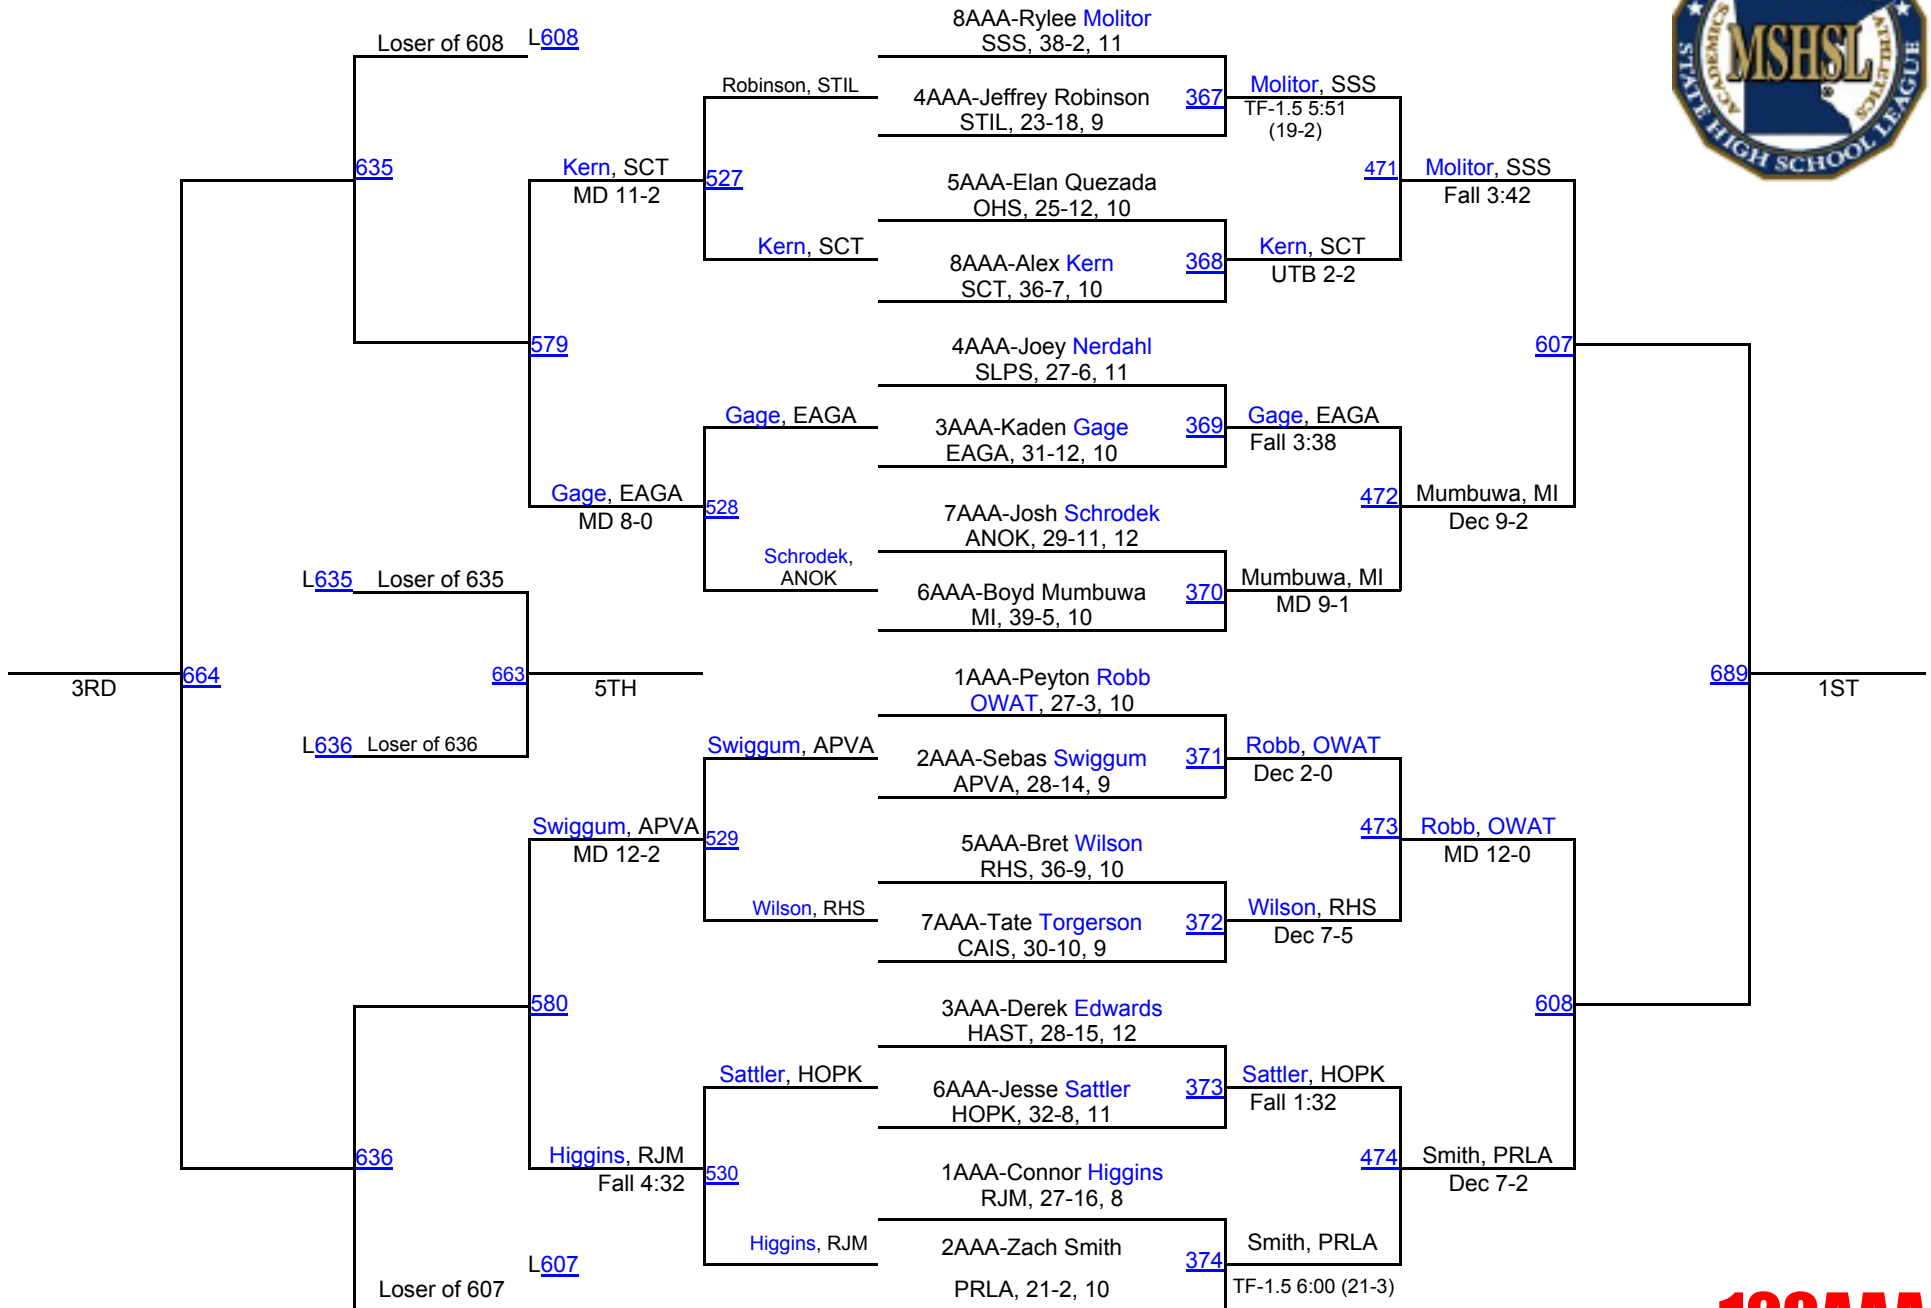

2016 MSHSL State Championships

106AAA

2016 MSHSL State Championships

2016 MSHSL State Championships

132AAA

2016 MSHSL State Championships

138AAA

2016 MSHSL State Championships

152AAA

2016 MSHSL State Championships

170AAA

2016 MSHSL State Championships

182AAA

2016 MSHSL State Championships

195AAA

2016 MSHSL State Championships