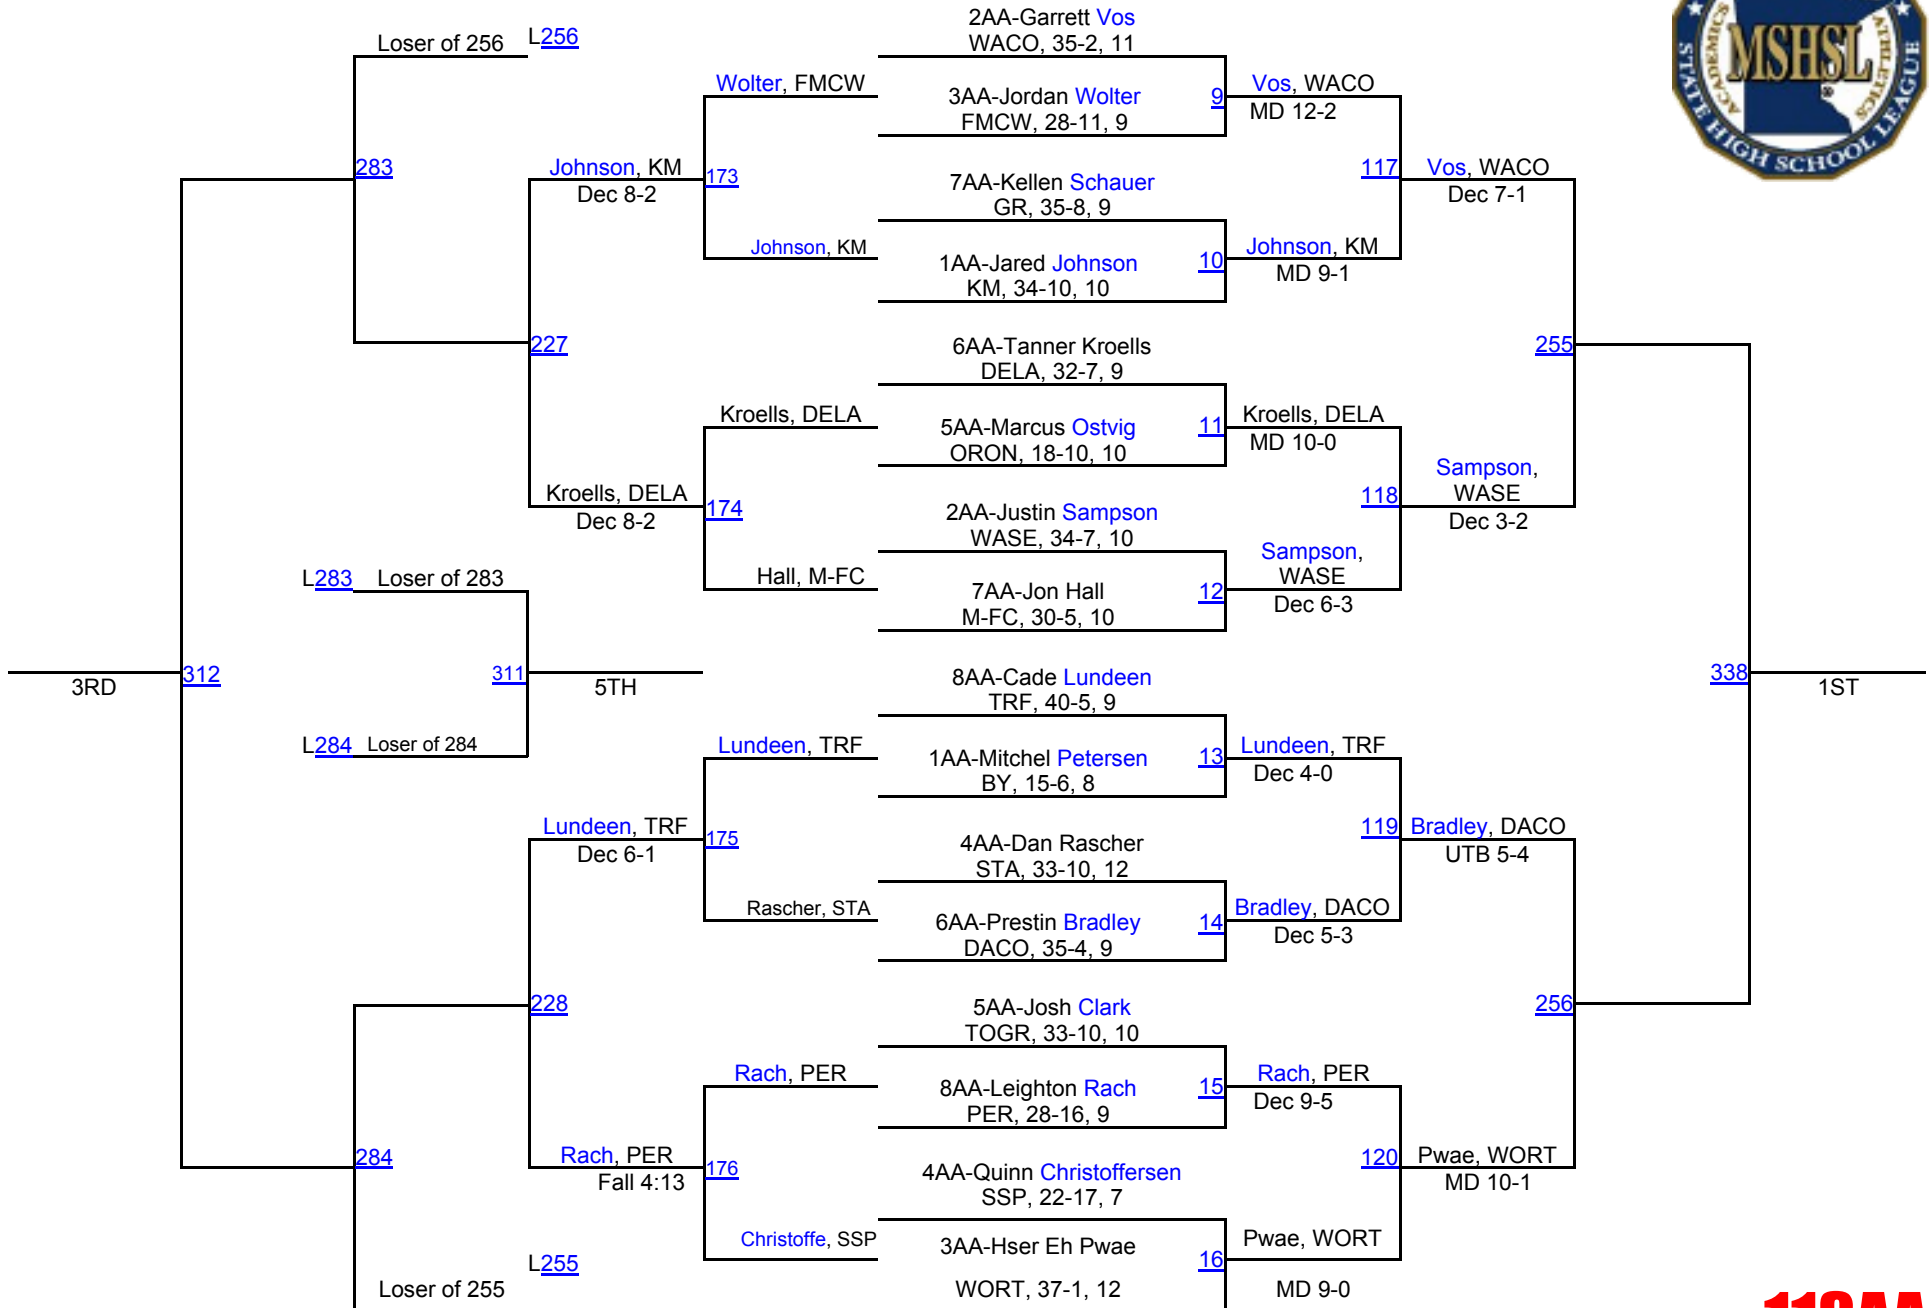

220AAA

2016 MSHSL State Championships

285AAA

2016 MSHSL State Championships

106AA

2016 MSHSL State Championships

113AA

2016 MSHSL State Championships