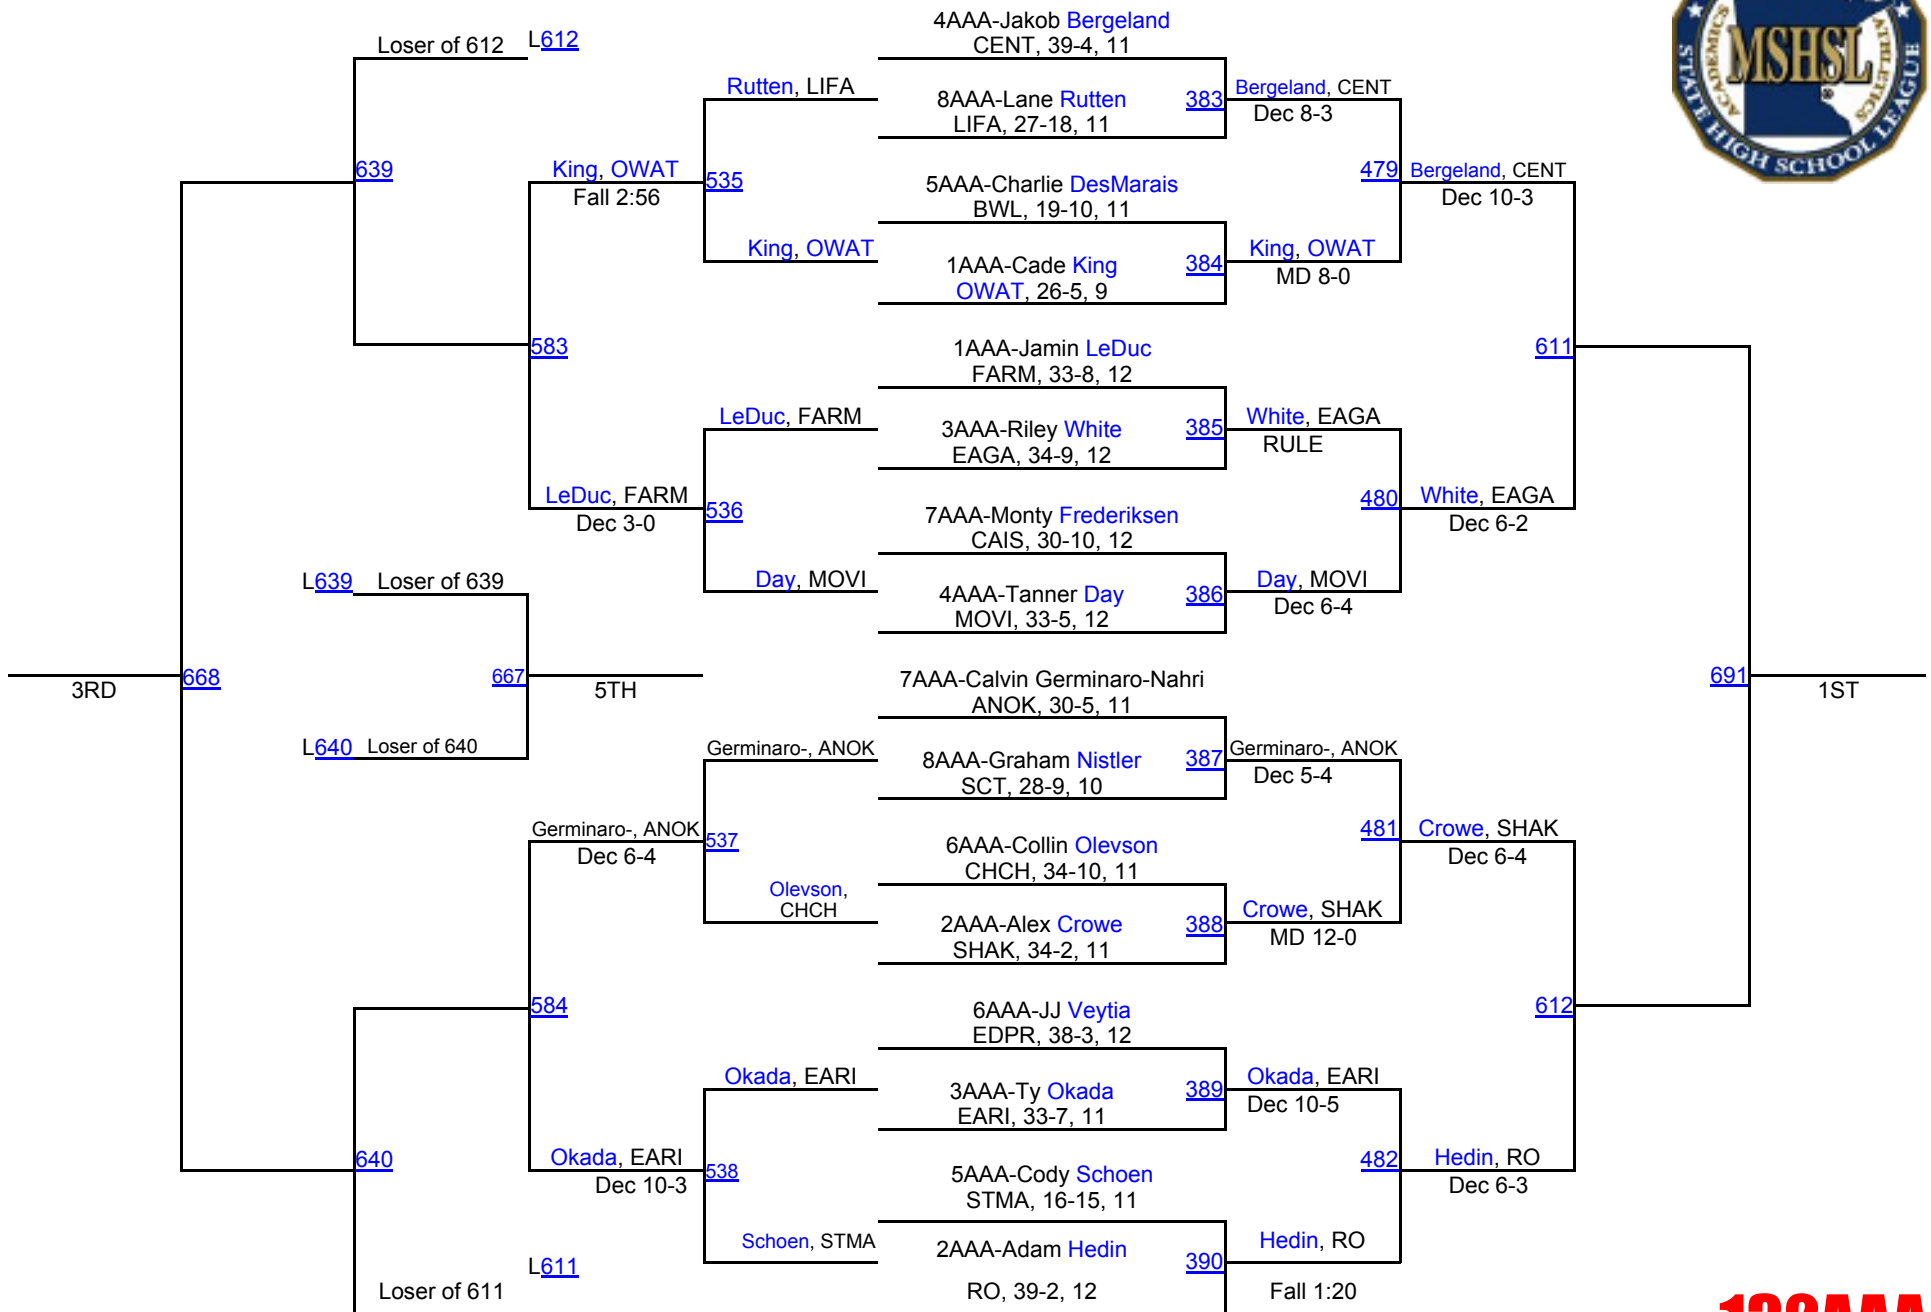

2016 MSHSL State Championships

106AAA

2016 MSHSL State Championships

2016 MSHSL State Championships

132AAA

2016 MSHSL State Championships

138AAA

2016 MSHSL State Championships

152AAA

2016 MSHSL State Championships

170AAA

2016 MSHSL State Championships

182AAA

2016 MSHSL State Championships

195AAA

2016 MSHSL State Championships