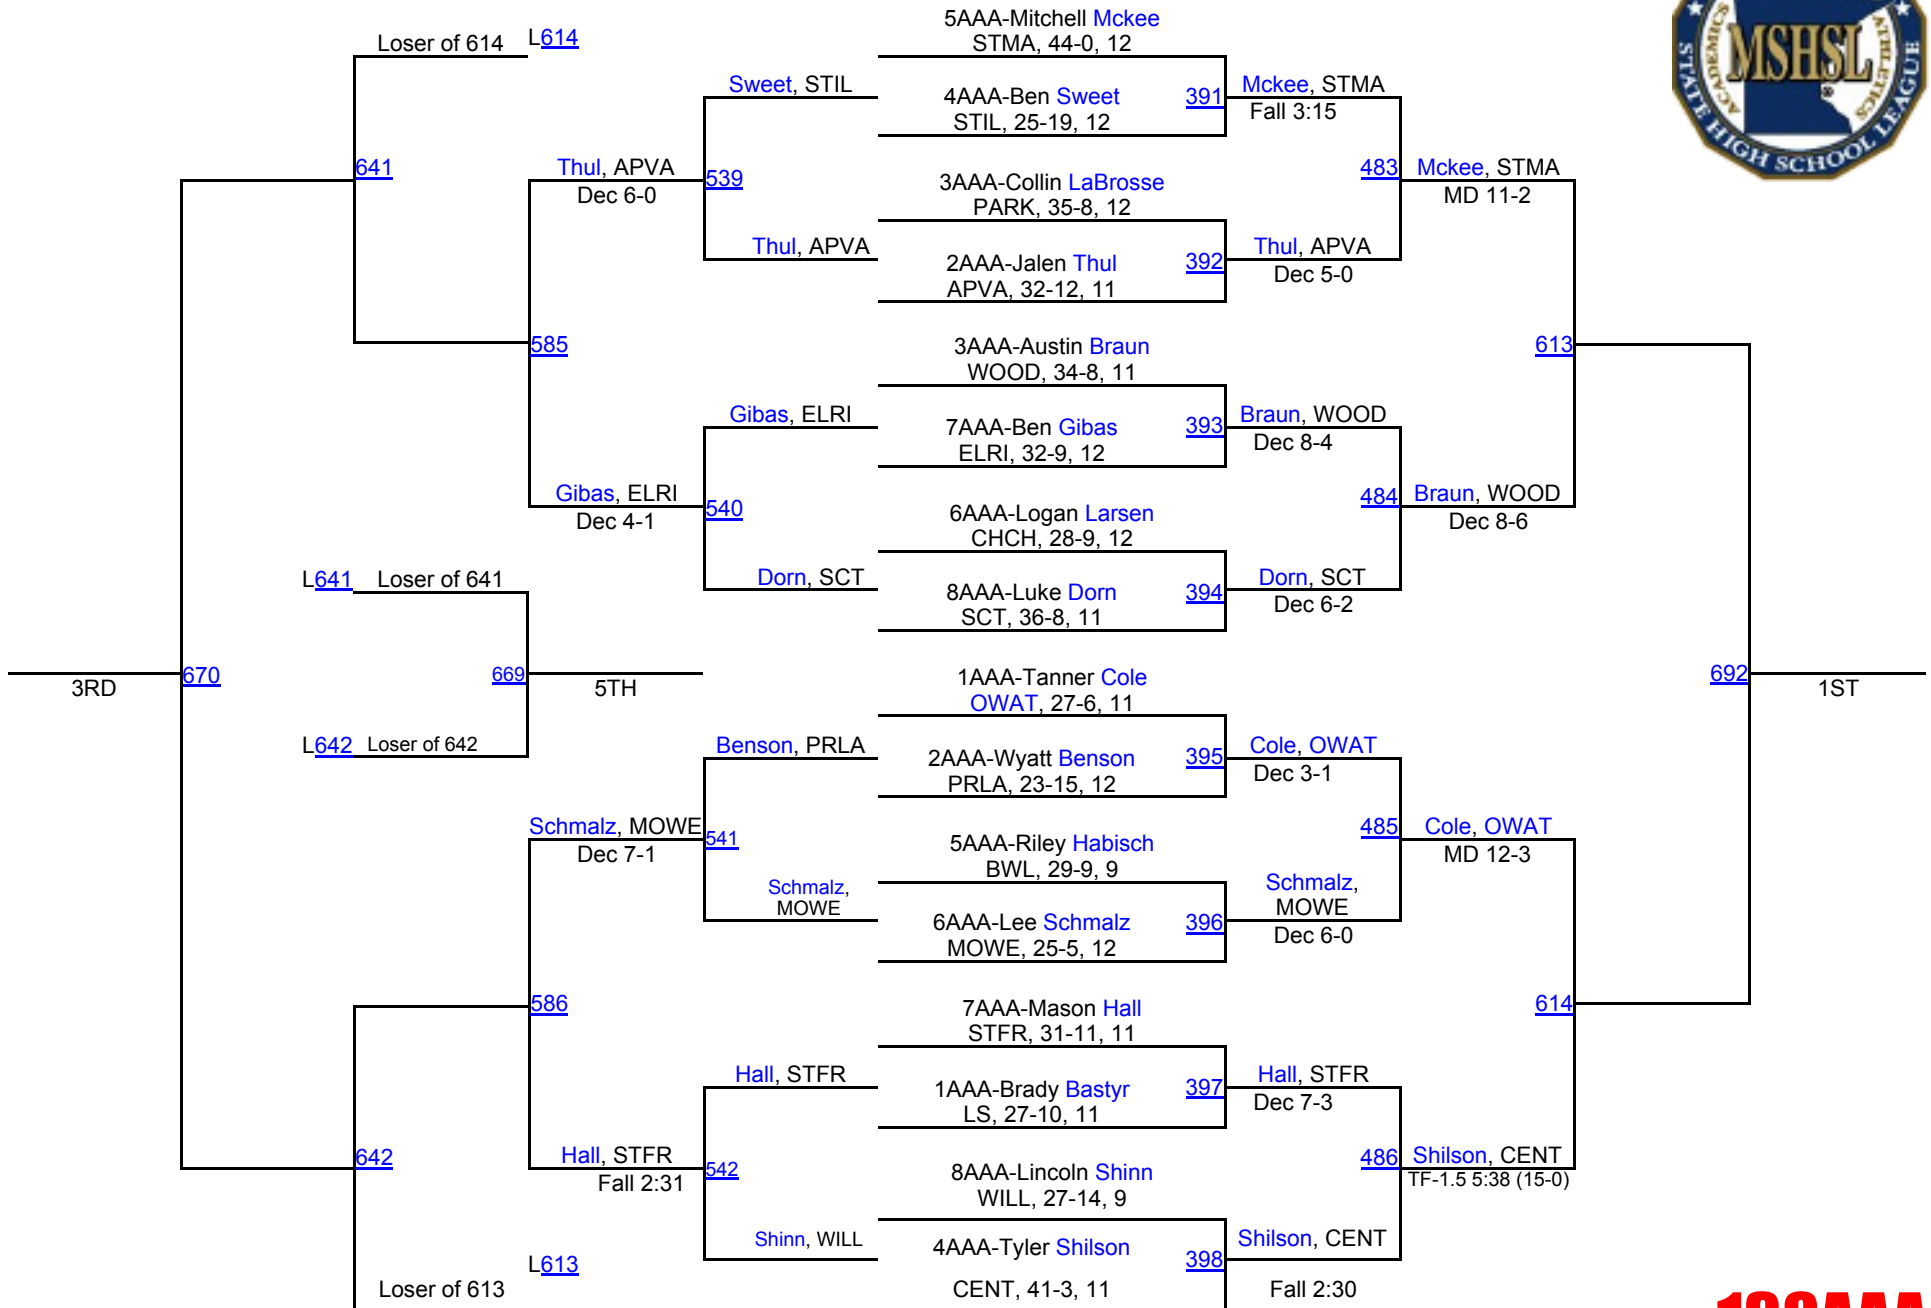

2016 MSHSL State Championships

106AAA

2016 MSHSL State Championships

2016 MSHSL State Championships

132AAA

2016 MSHSL State Championships

138AAA

2016 MSHSL State Championships