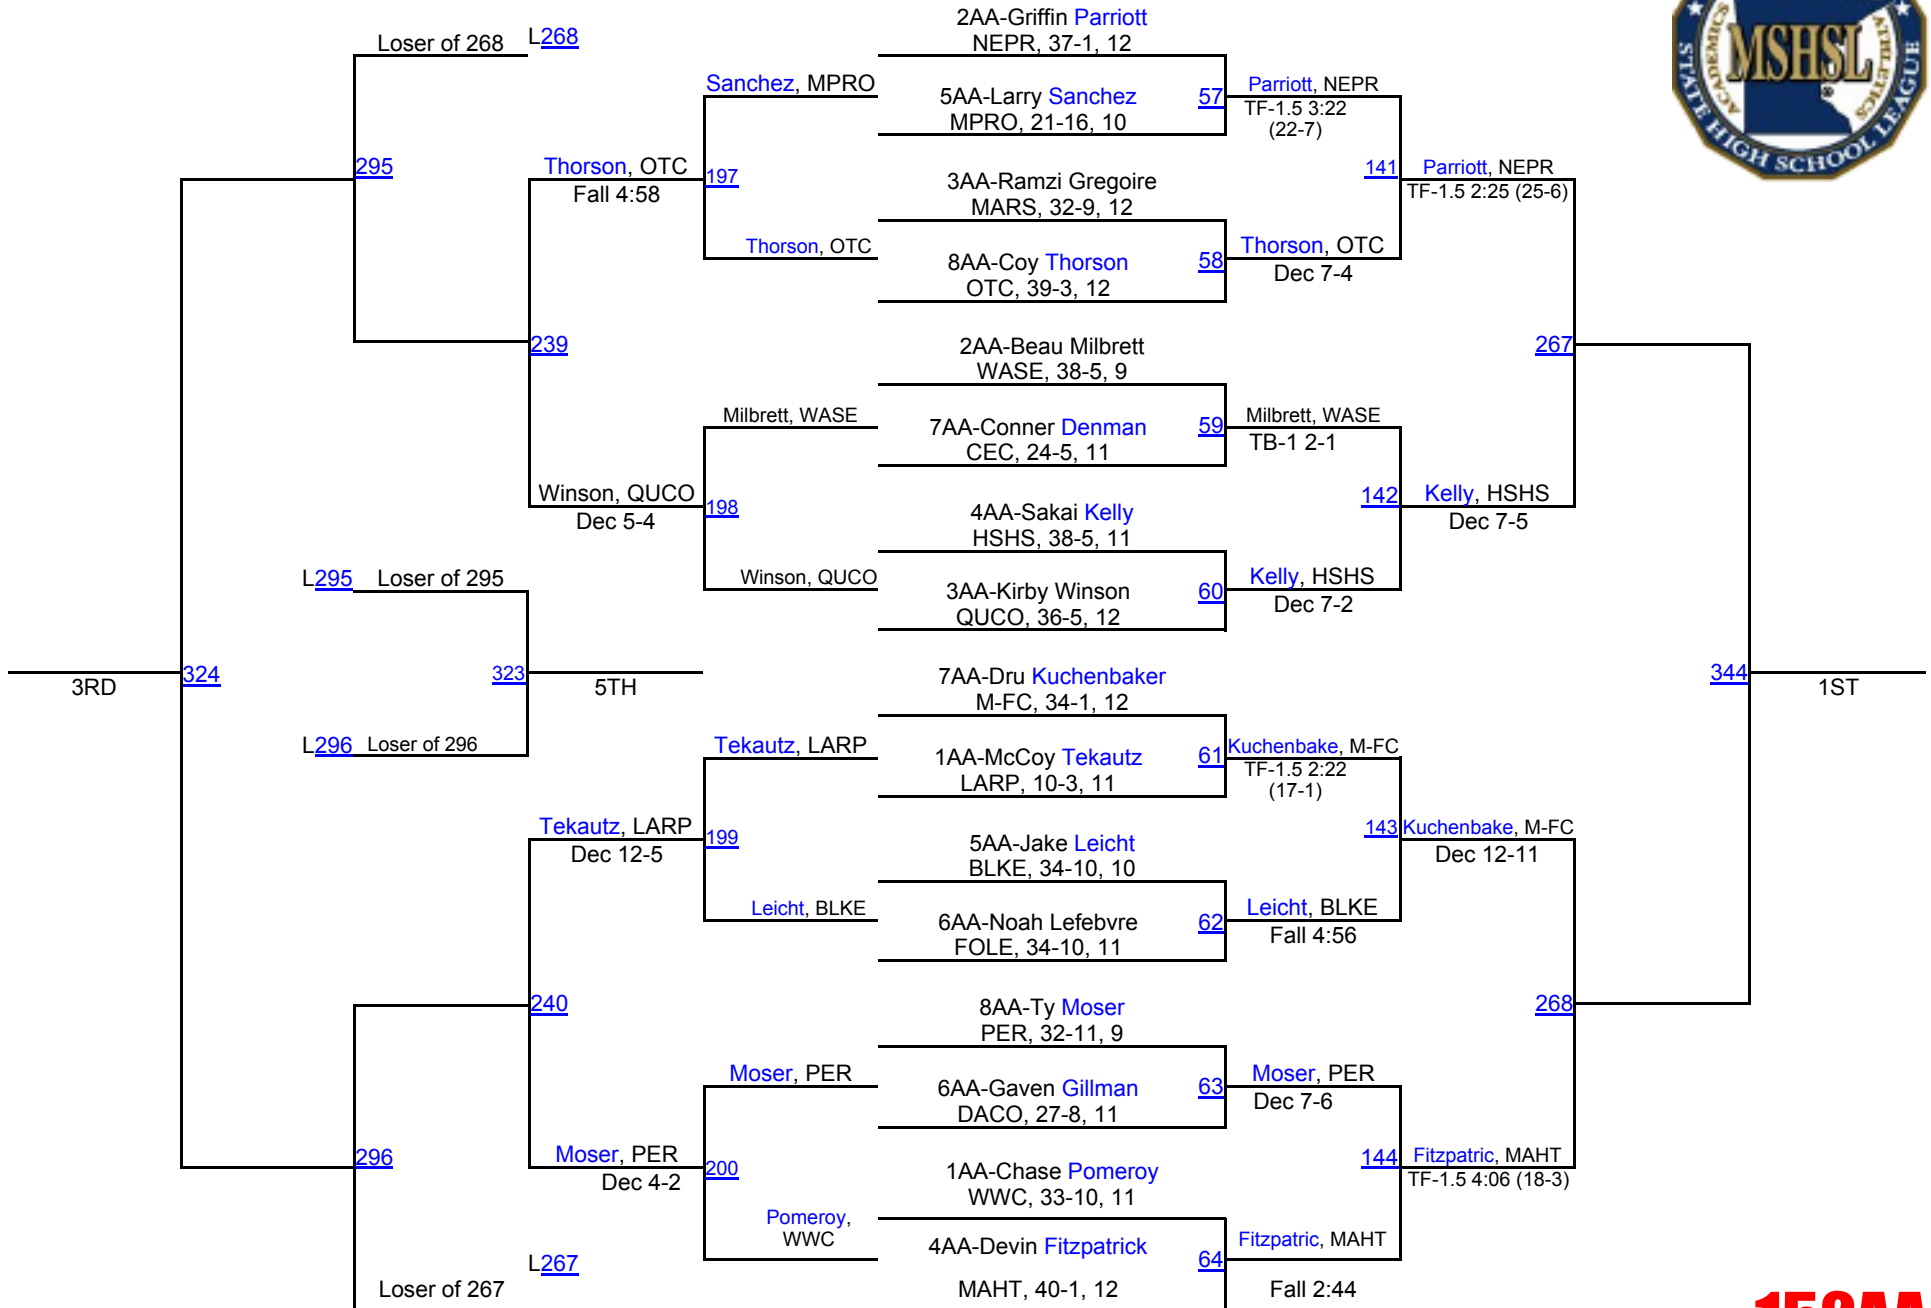

120AA

2016 MSHSL State Championships

126AA

2016 MSHSL State Championships

132AA

2016 MSHSL State Championships

138AA

2016 MSHSL State Championships