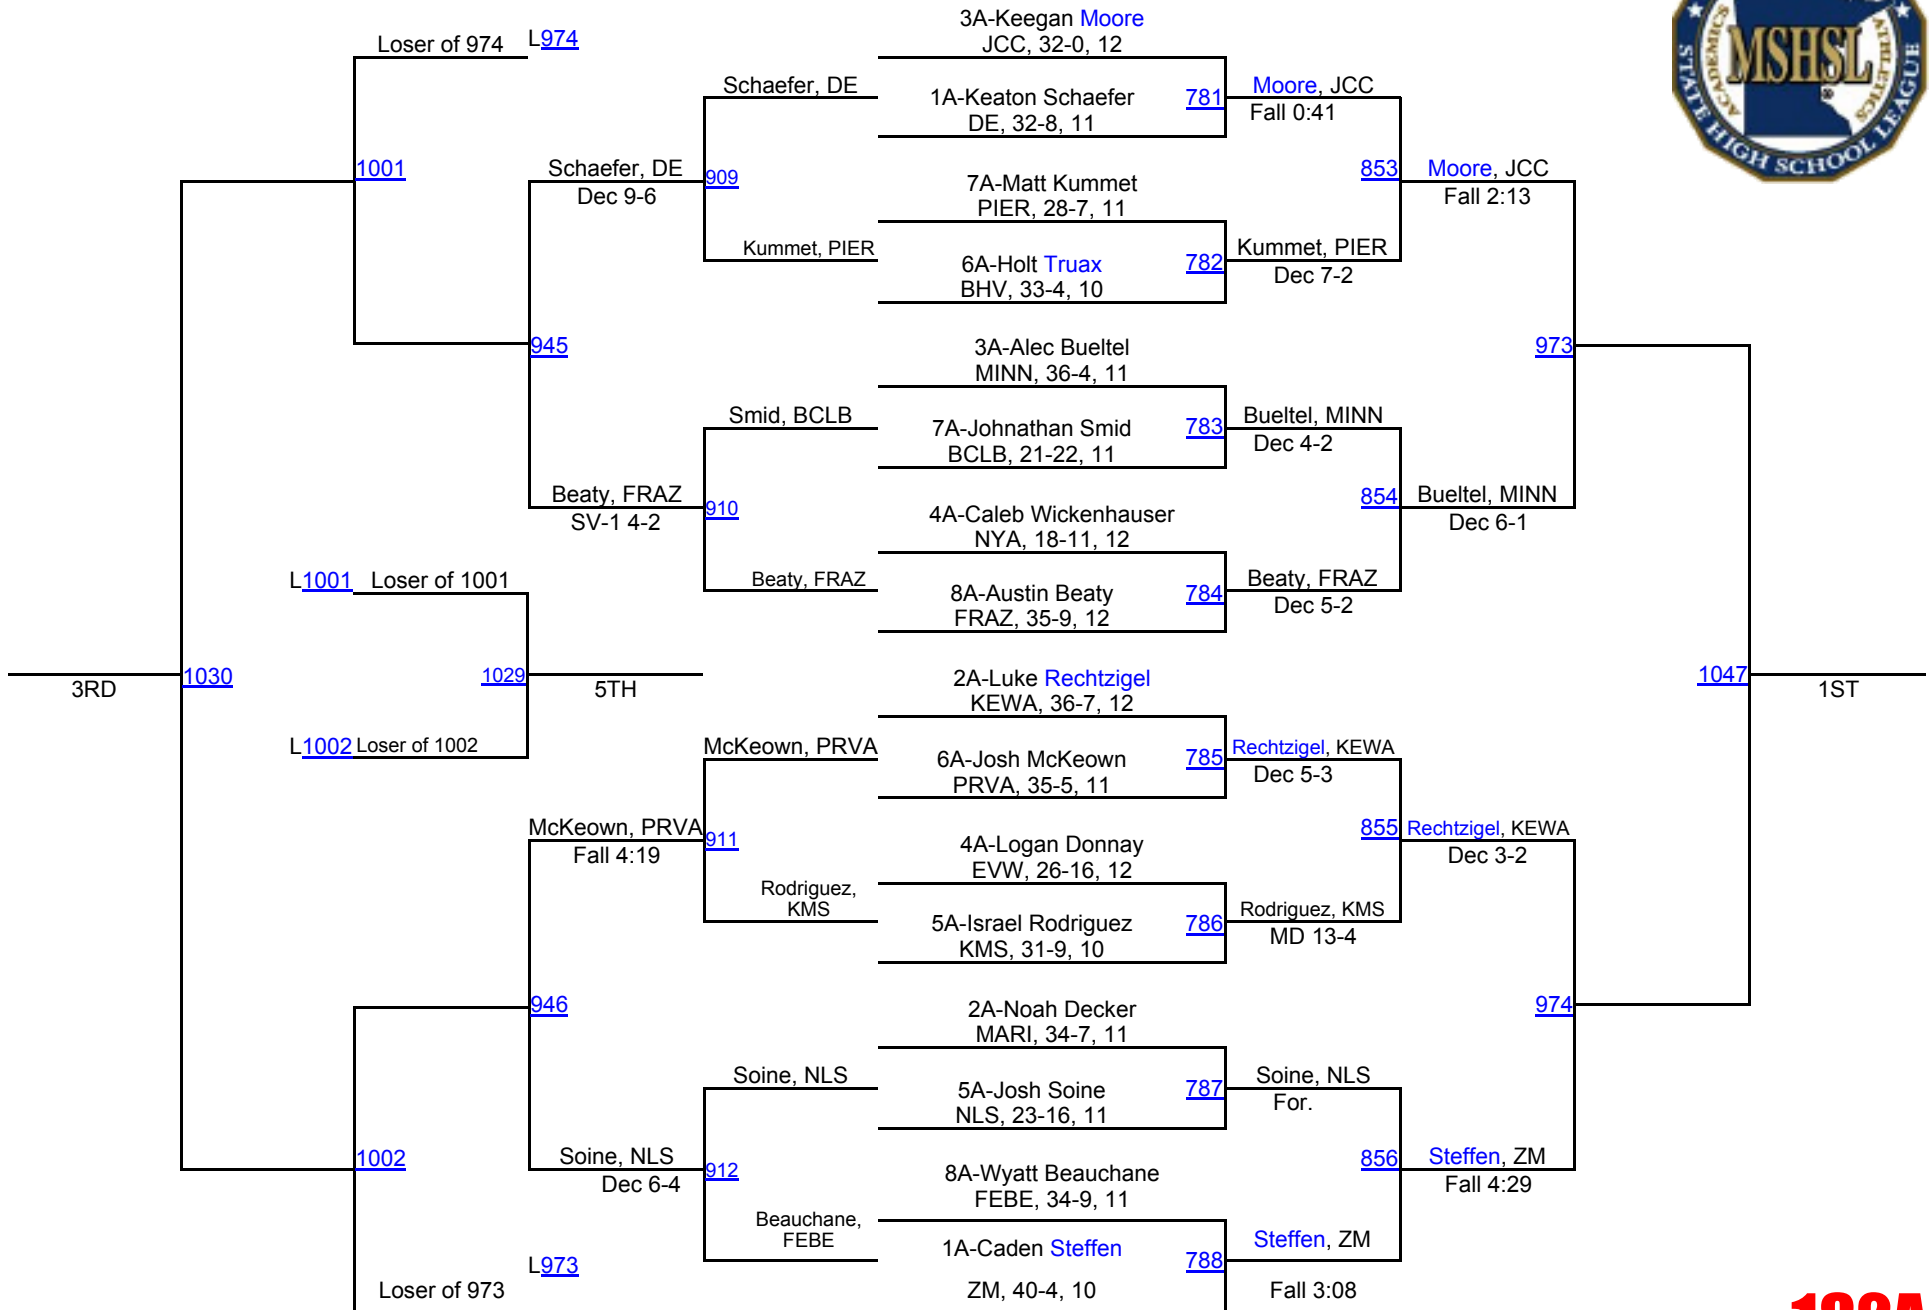

285AA

2016 MSHSL State Championships

2016 MSHSL State Championships

2016 MSHSL State Championships

2016 MSHSL State Championships

2016 MSHSL State Championships

2016 MSHSL State Championships

2016 MSHSL State Championships