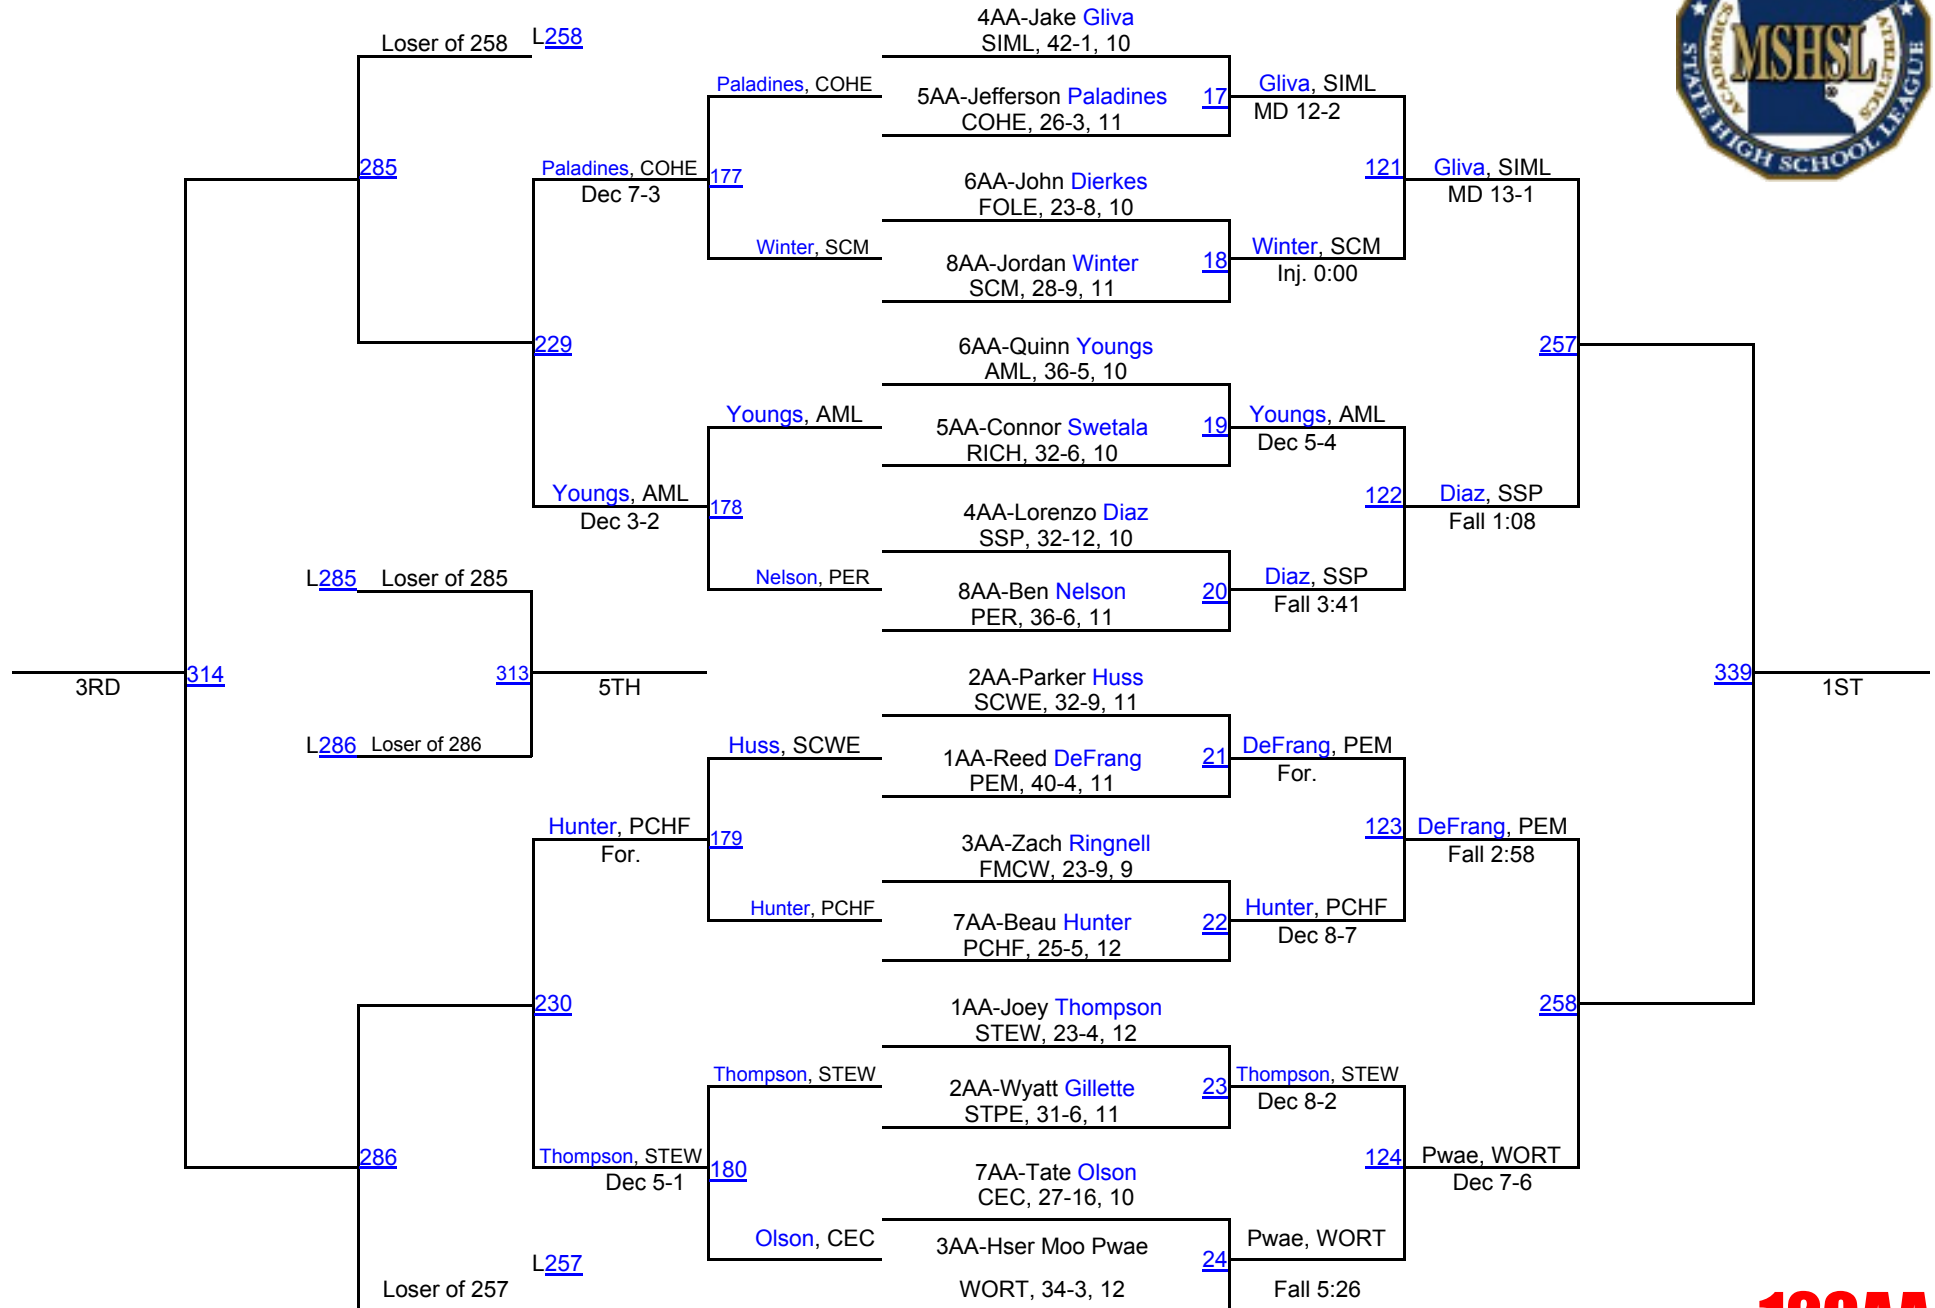

220AAA

2016 MSHSL State Championships

285AAA

2016 MSHSL State Championships

106AA

2016 MSHSL State Championships

113AA

2016 MSHSL State Championships