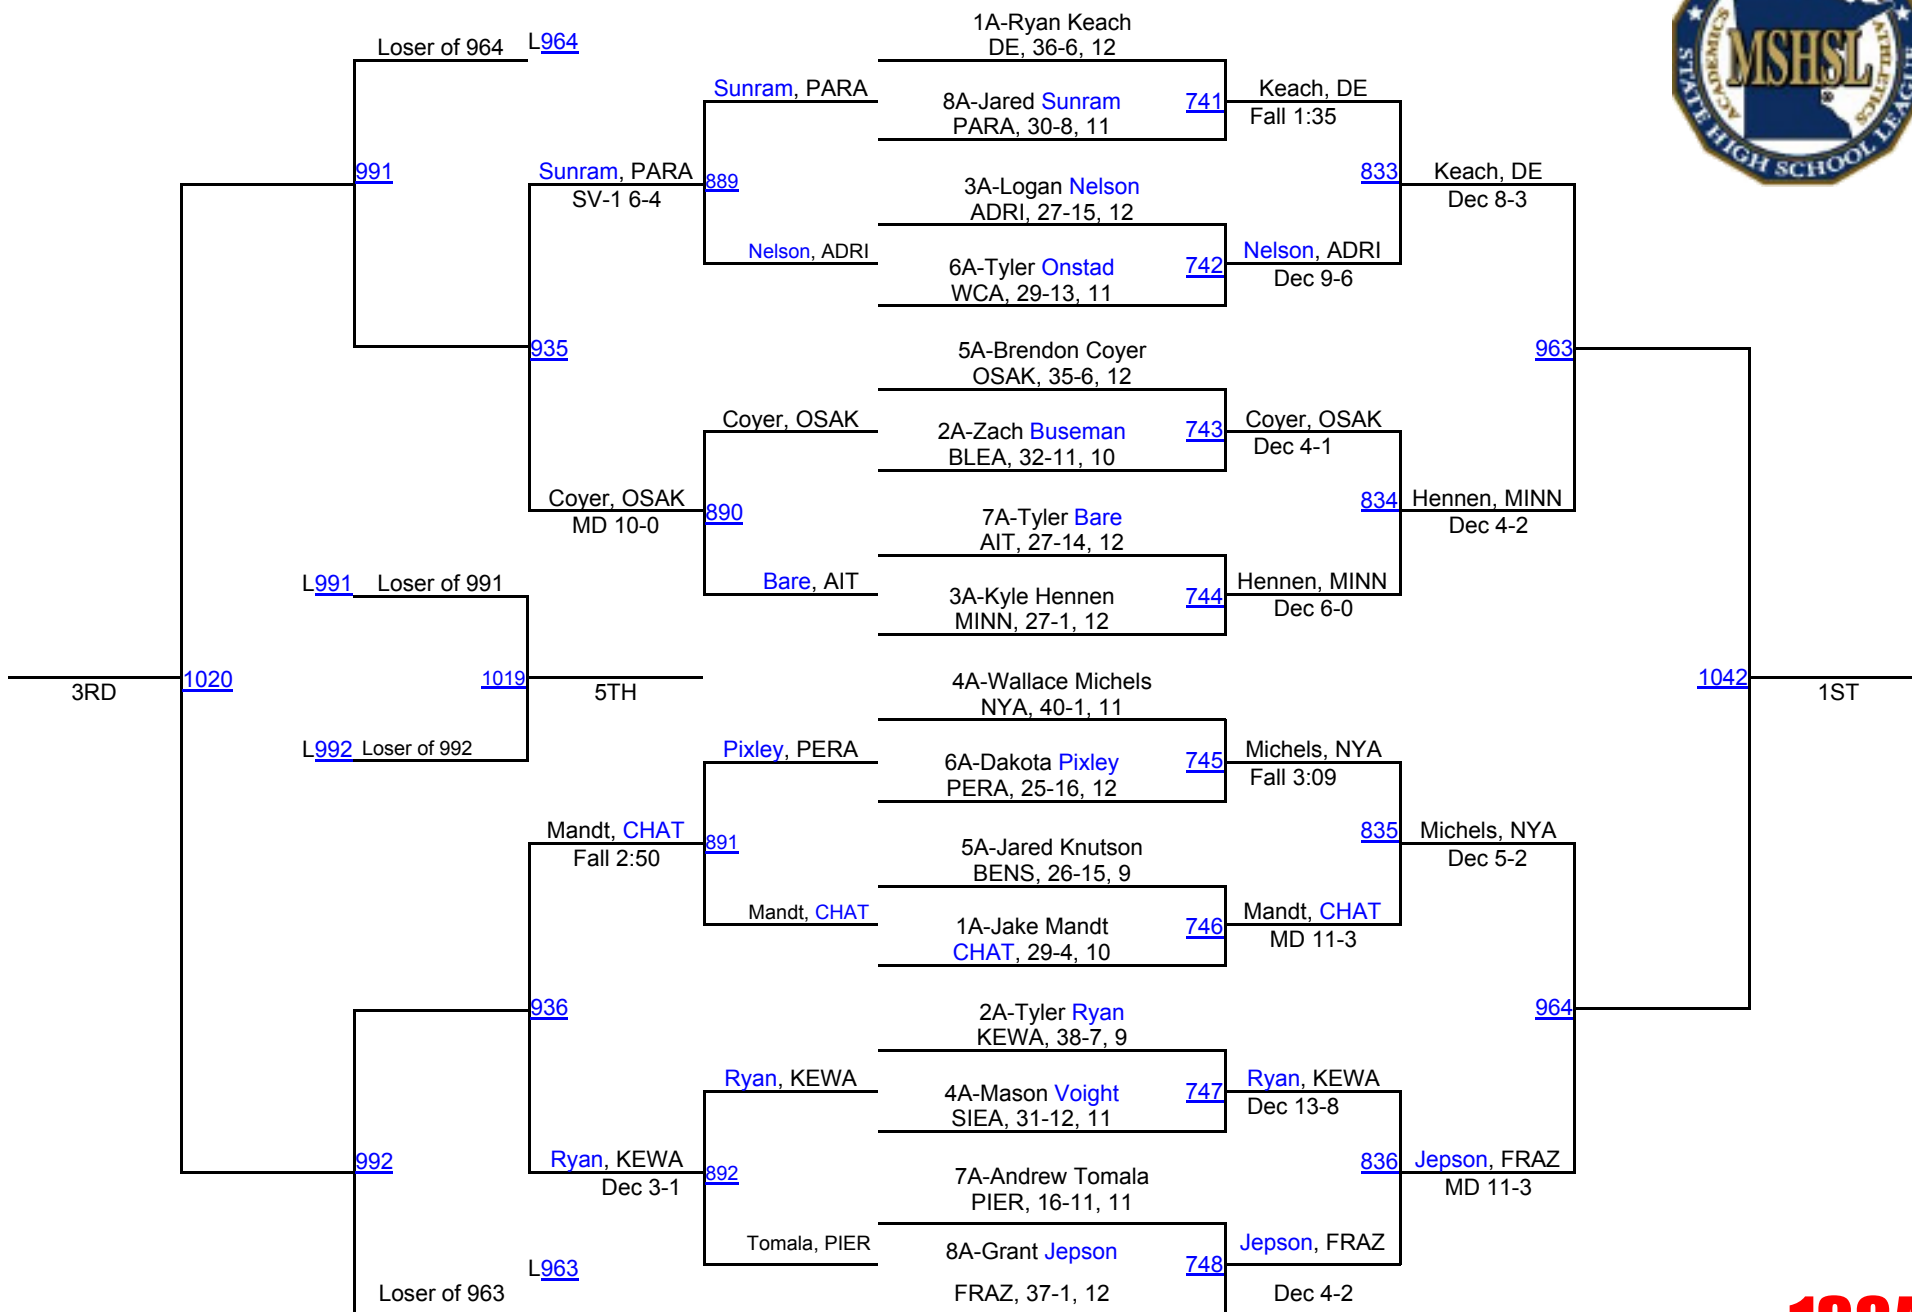

285AA

2016 MSHSL State Championships

2016 MSHSL State Championships

2016 MSHSL State Championships

2016 MSHSL State Championships

2016 MSHSL State Championships

2016 MSHSL State Championships

2016 MSHSL State Championships