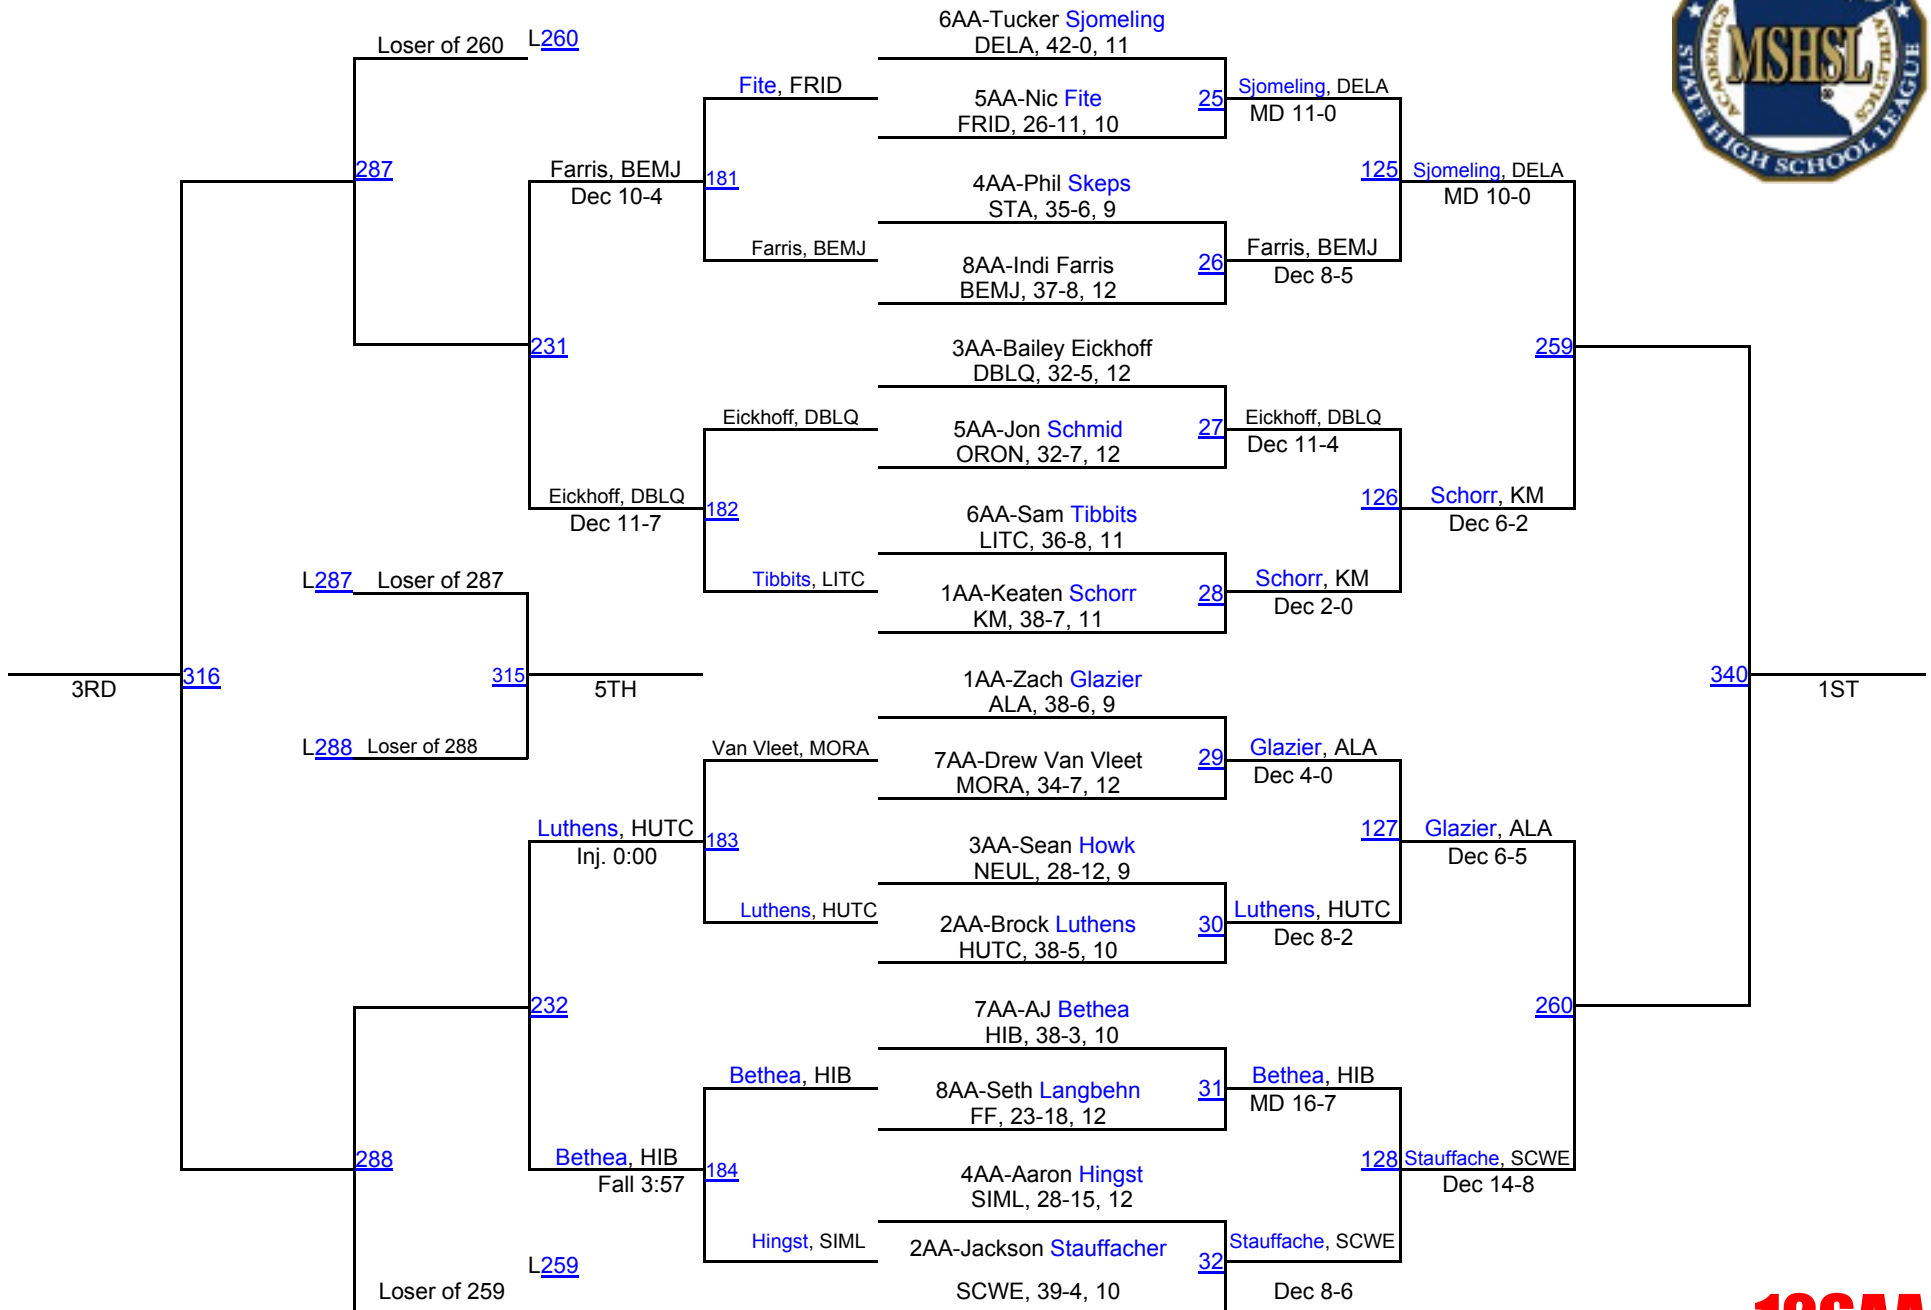

2016 MSHSL State Championships

126AA