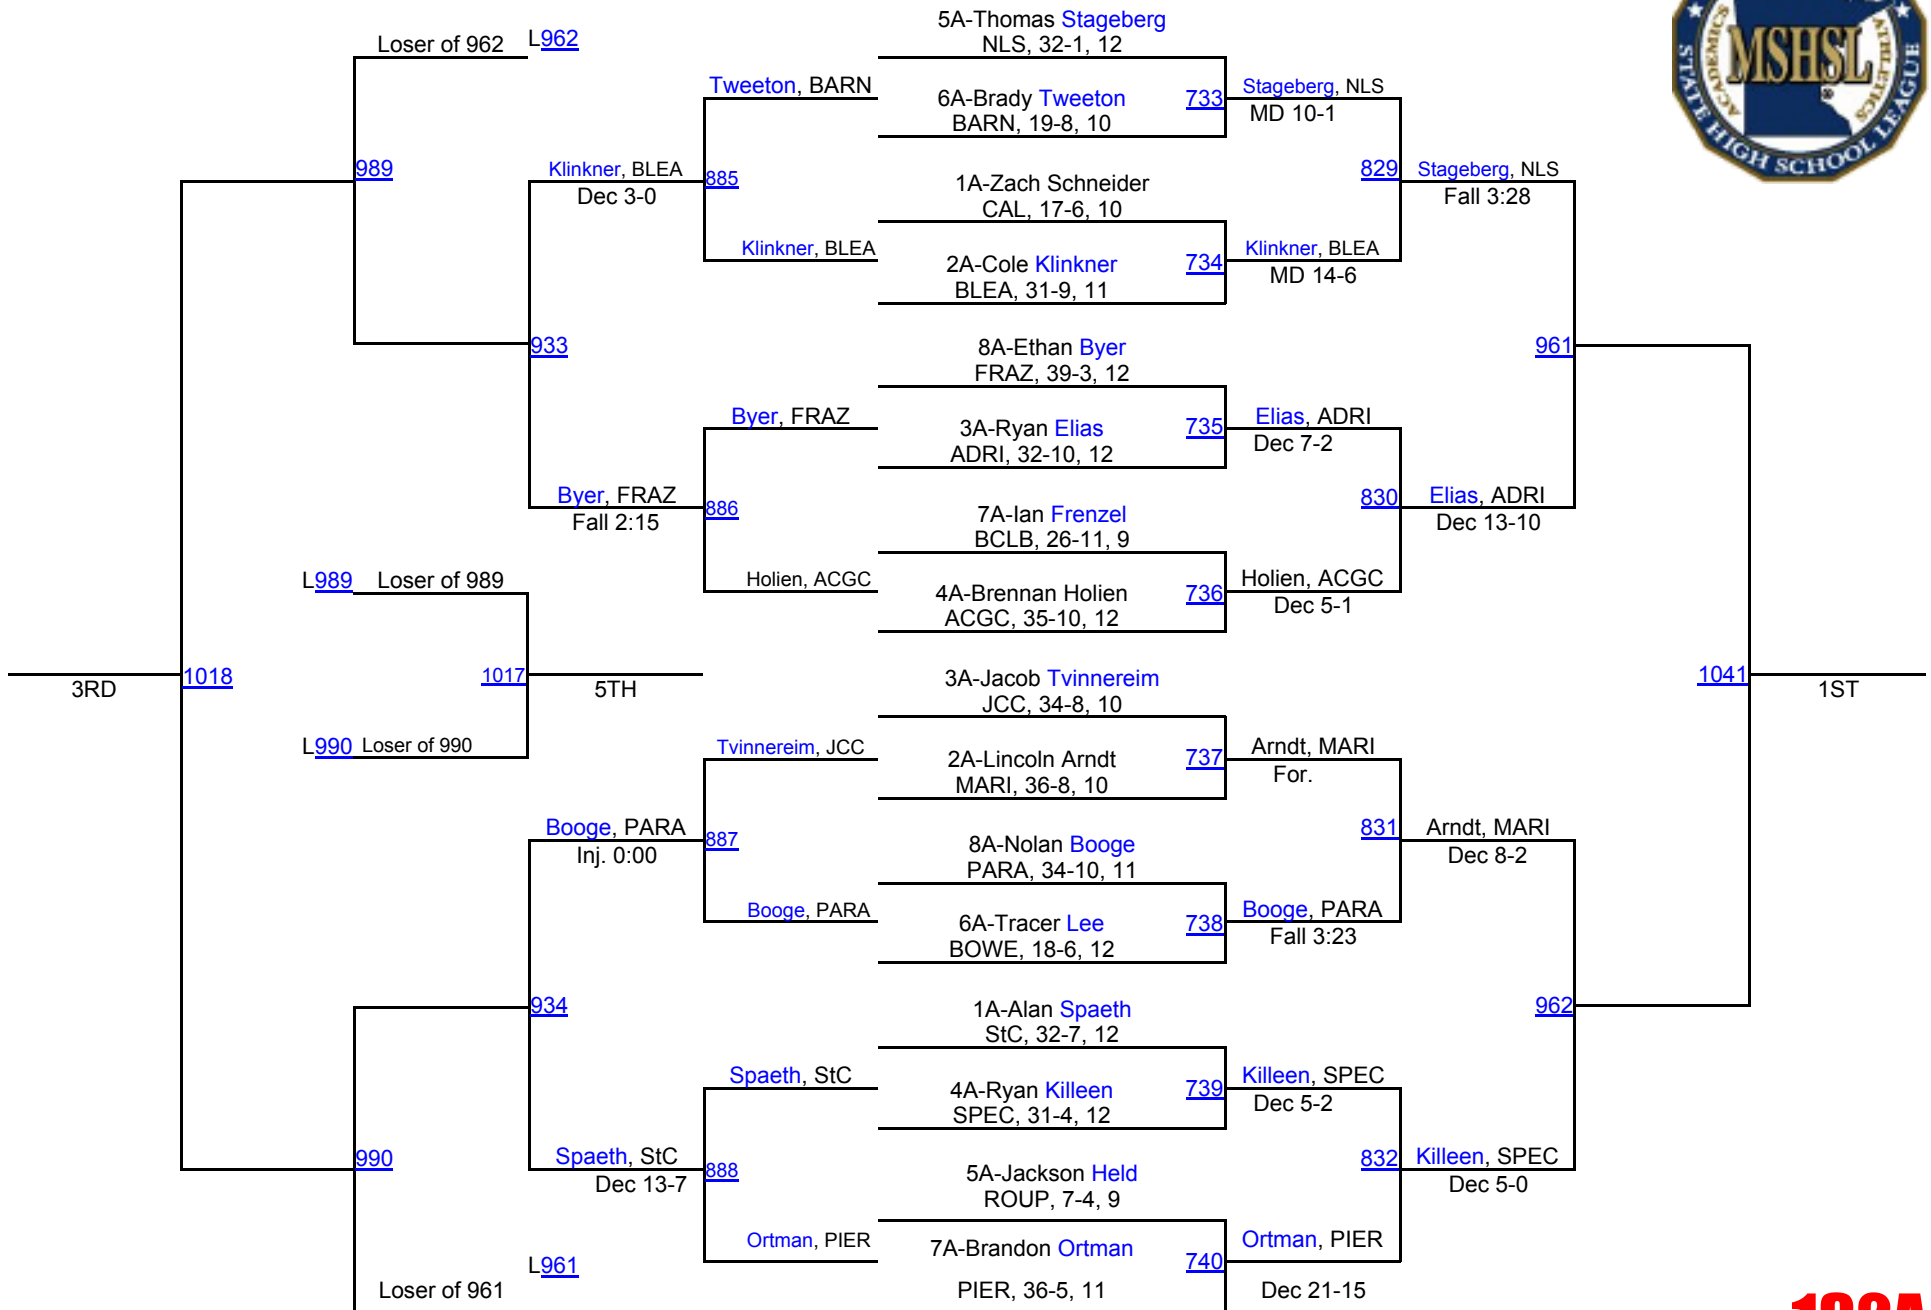

285AA

2016 MSHSL State Championships

2016 MSHSL State Championships

2016 MSHSL State Championships

2016 MSHSL State Championships

2016 MSHSL State Championships

2016 MSHSL State Championships

2016 MSHSL State Championships