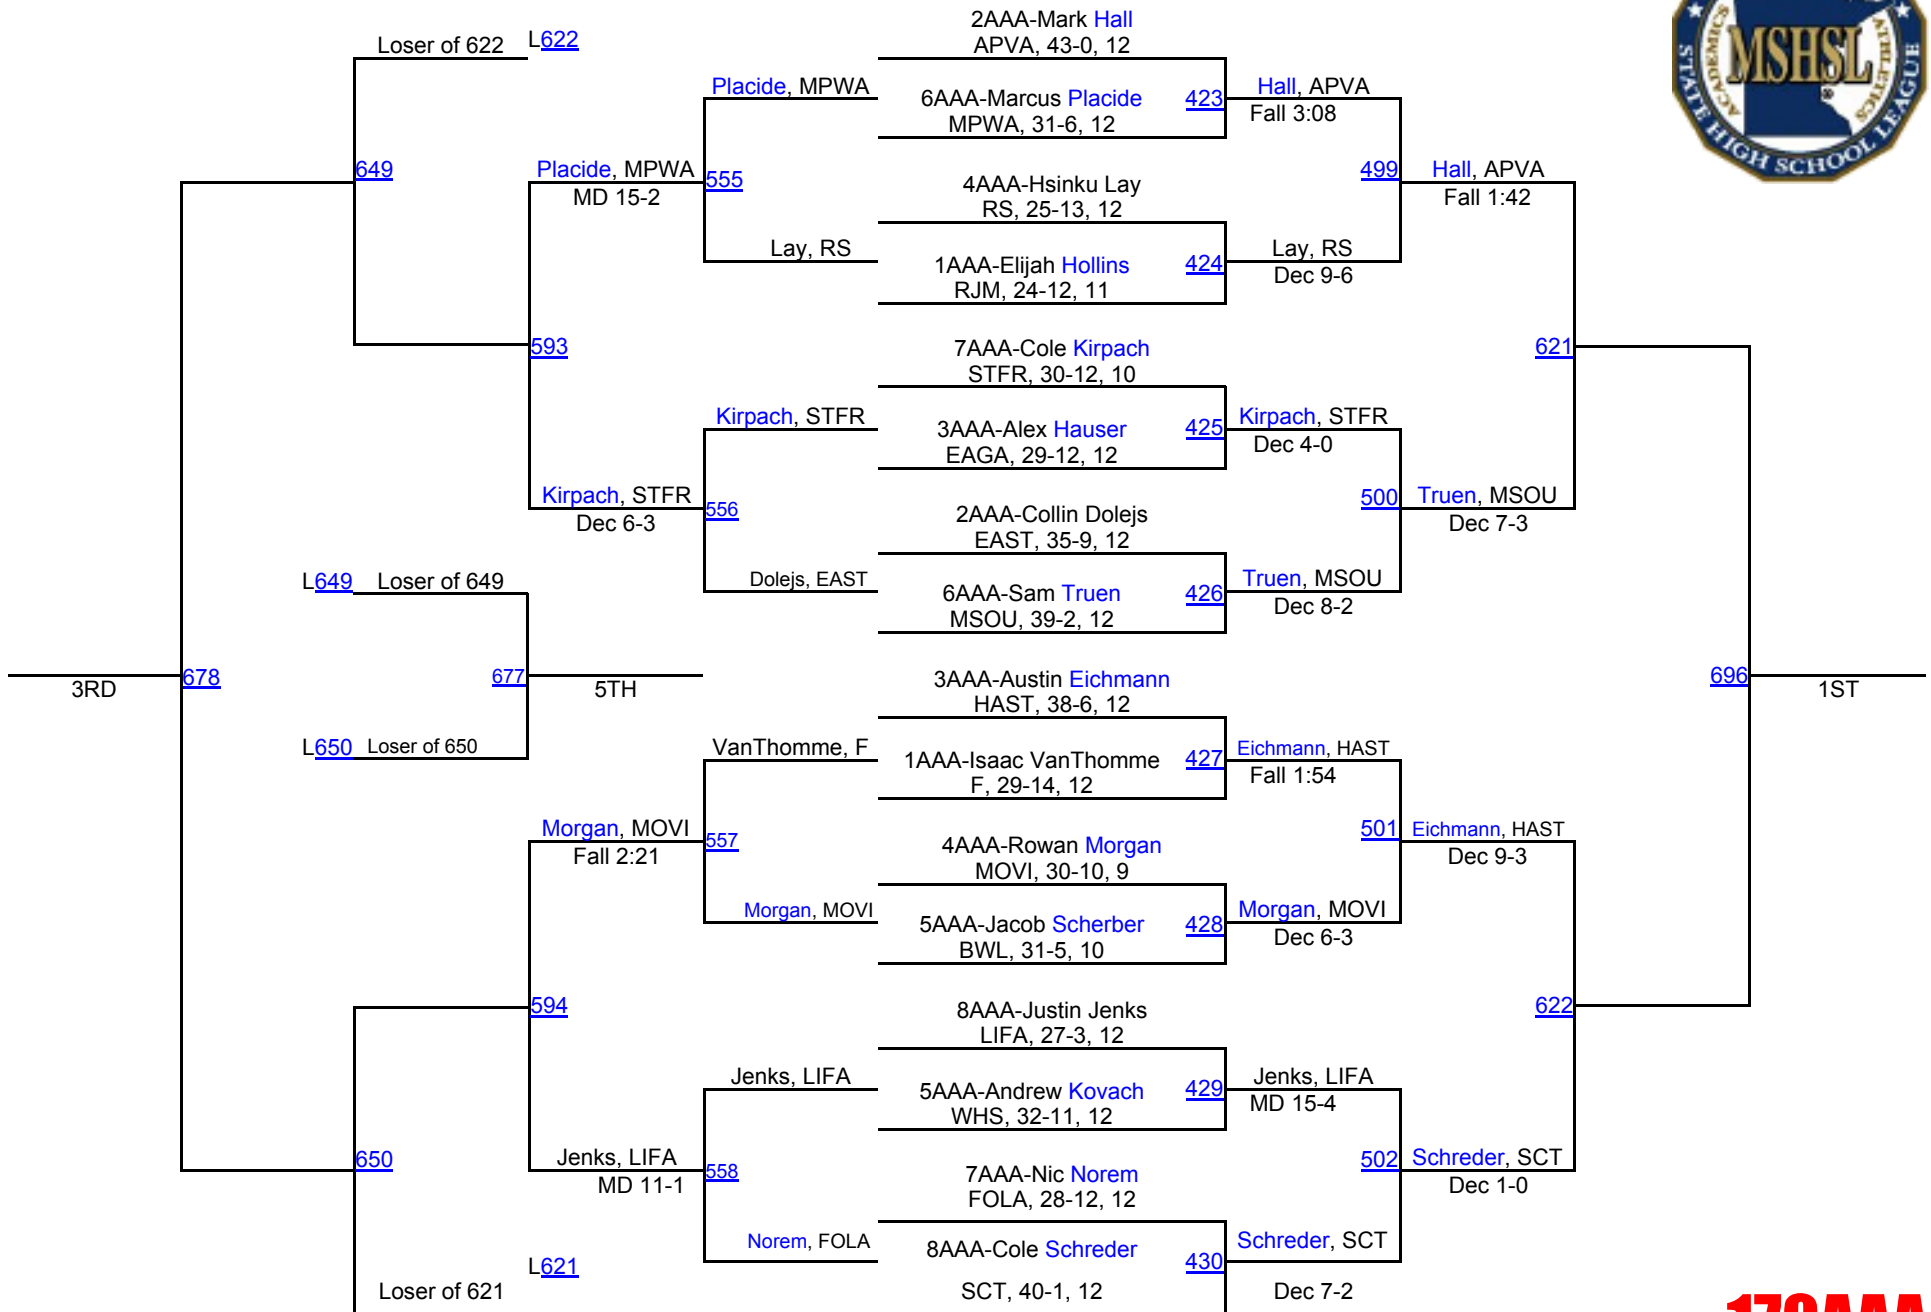

2016 MSHSL State Championships

106AAA

2016 MSHSL State Championships

2016 MSHSL State Championships

132AAA

2016 MSHSL State Championships

138AAA

2016 MSHSL State Championships

152AAA

2016 MSHSL State Championships

170AAA

2016 MSHSL State Championships

182AAA

2016 MSHSL State Championships

195AAA

2016 MSHSL State Championships