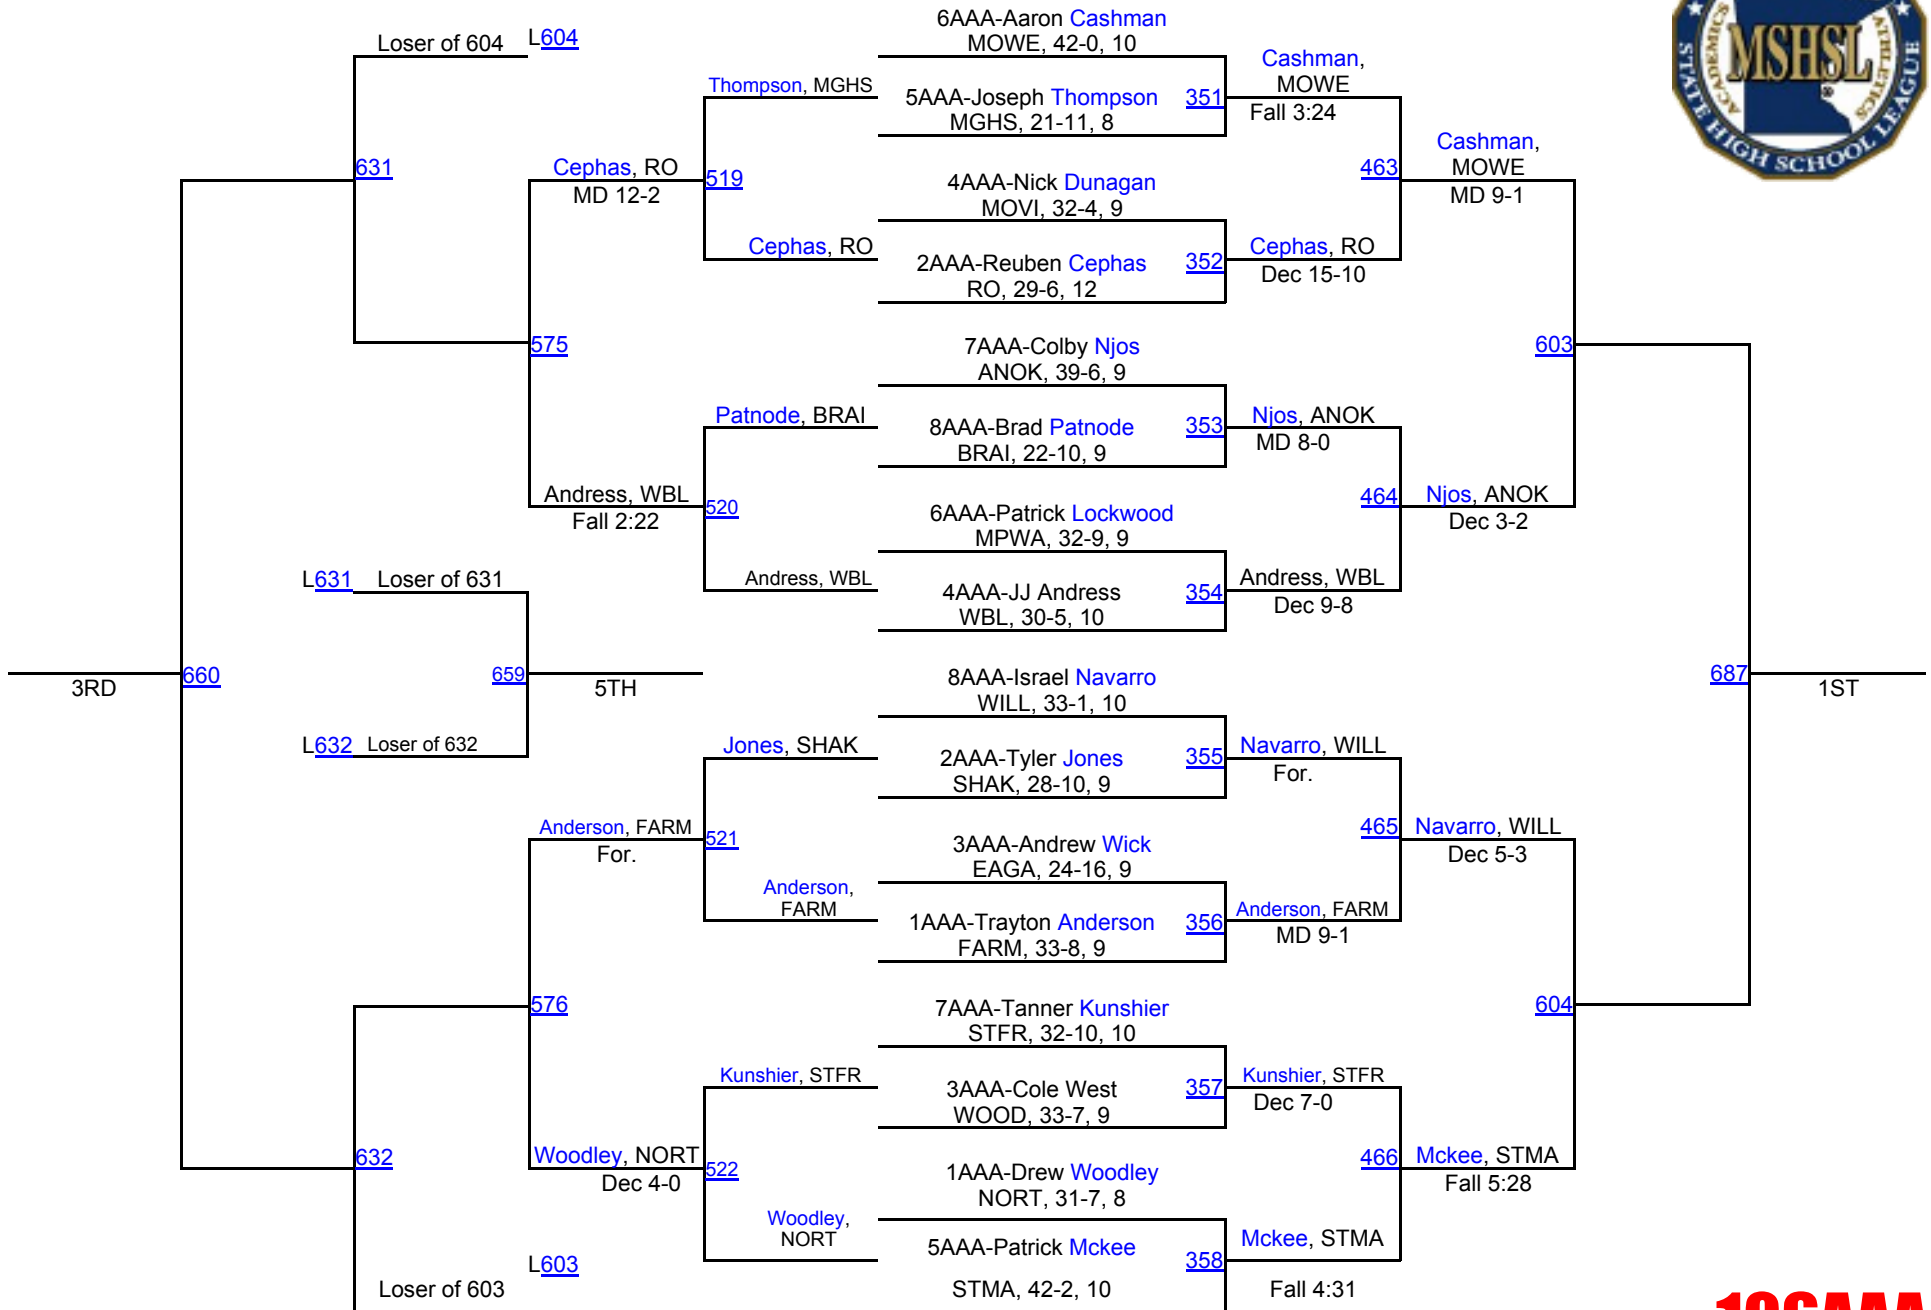

2016 MSHSL State Championships

106AAA

2016 MSHSL State Championships

2016 MSHSL State Championships

132AAA

2016 MSHSL State Championships

138AAA

2016 MSHSL State Championships