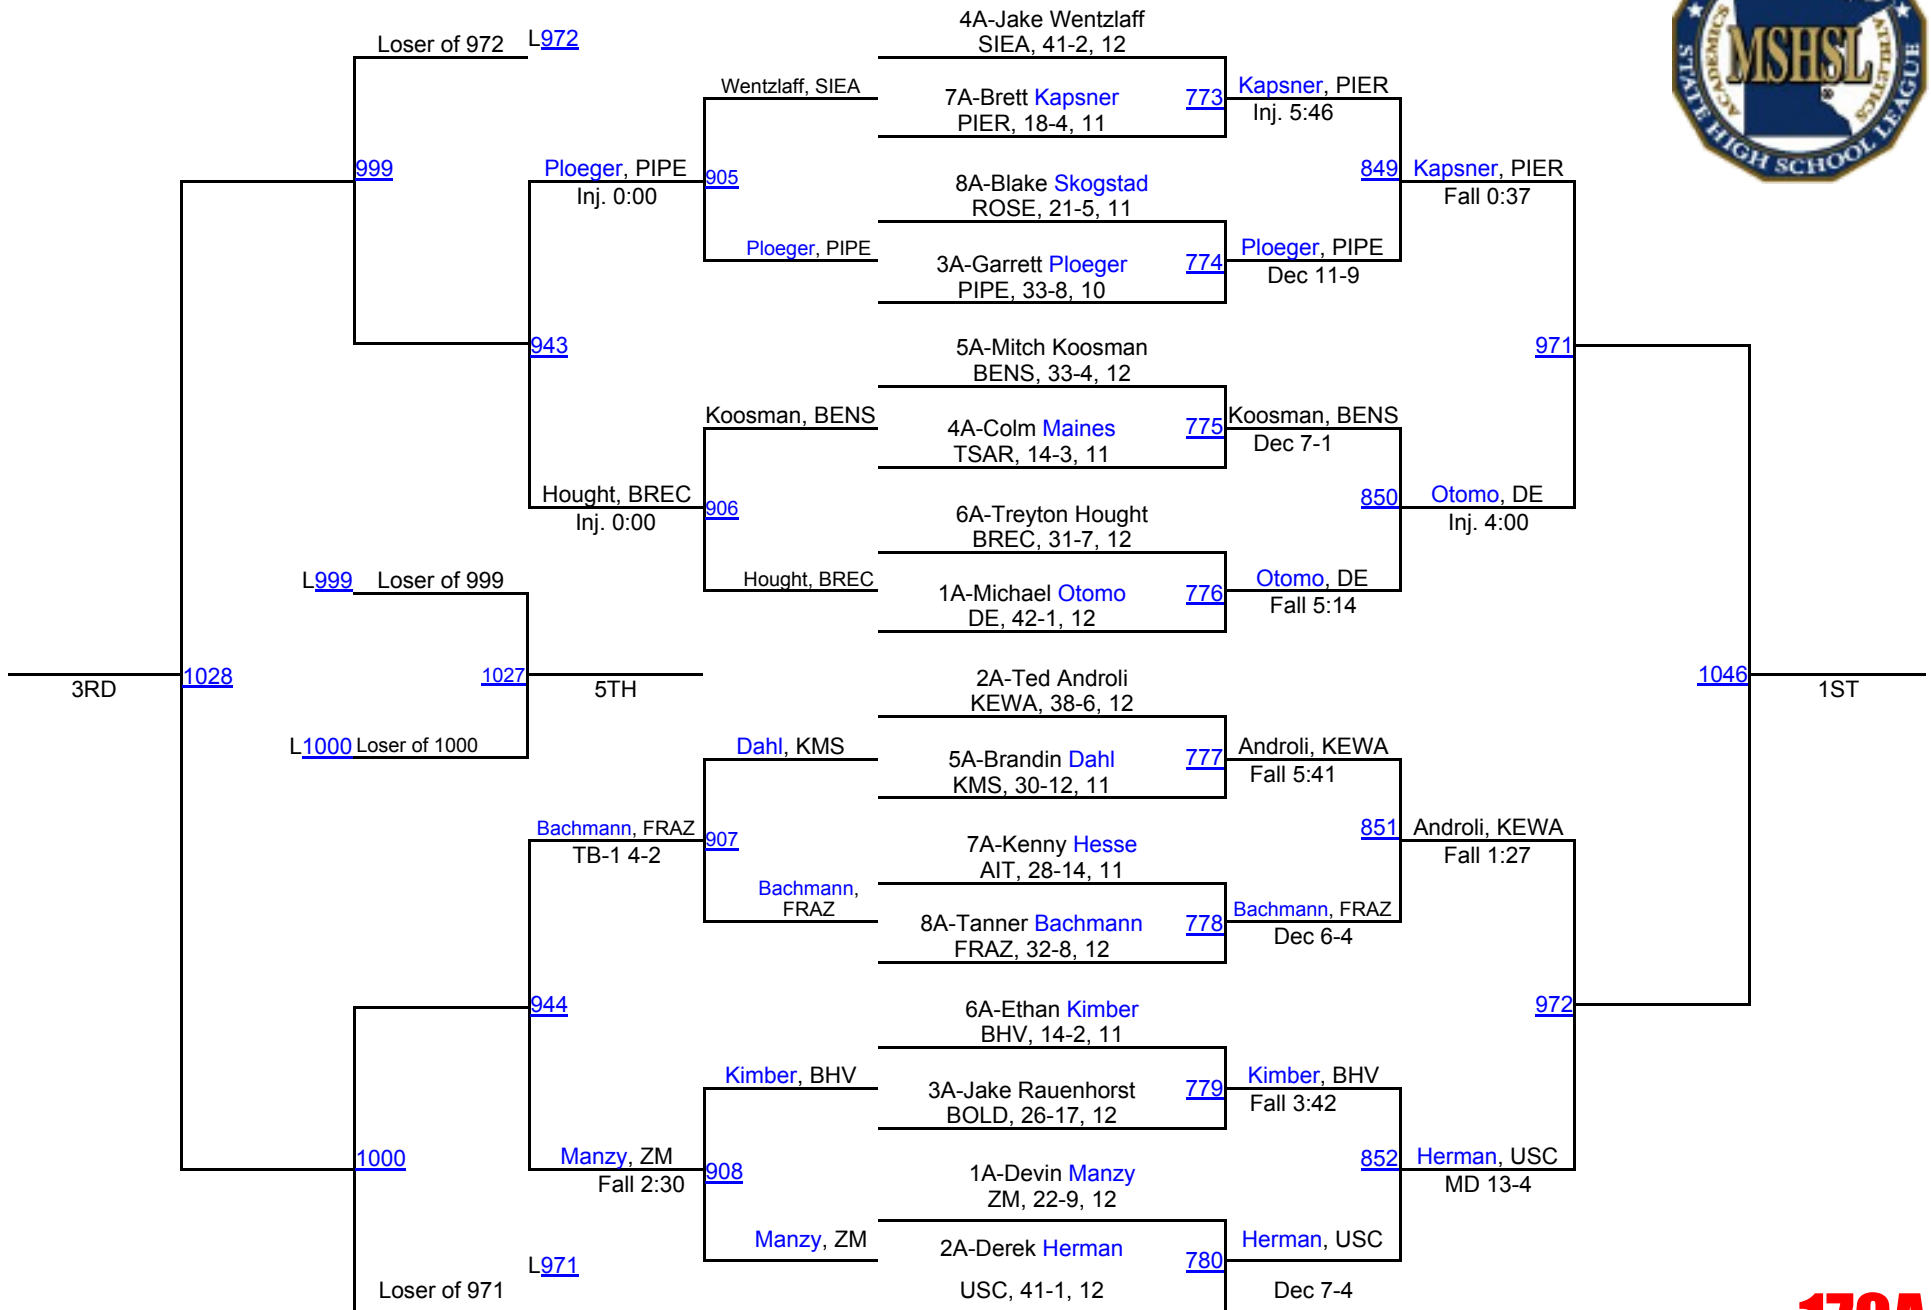

285AA

2016 MSHSL State Championships

2016 MSHSL State Championships

2016 MSHSL State Championships

2016 MSHSL State Championships

2016 MSHSL State Championships

2016 MSHSL State Championships

2016 MSHSL State Championships