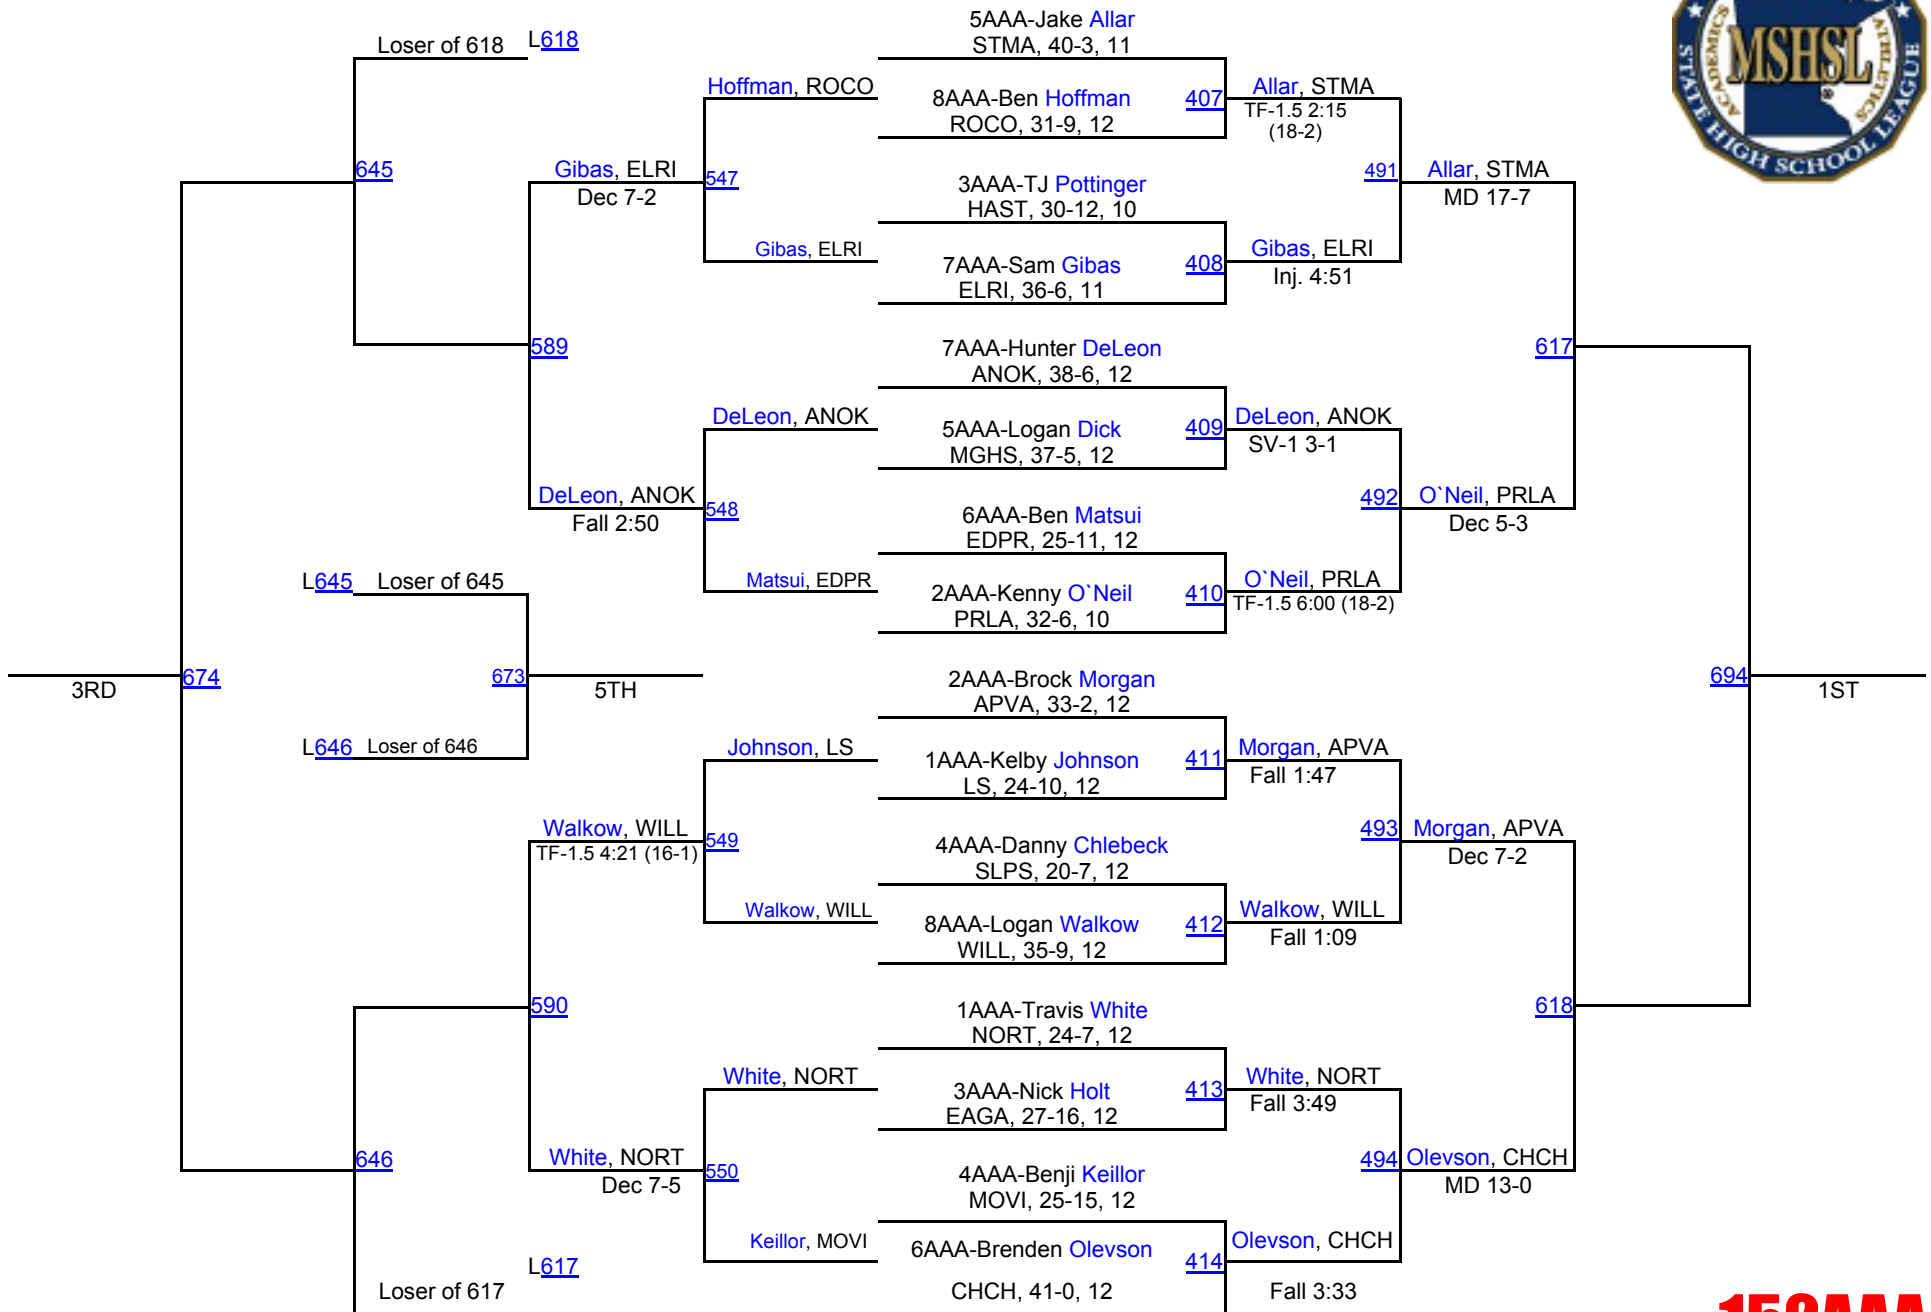

2016 MSHSL State Championships

106AAA

2016 MSHSL State Championships

2016 MSHSL State Championships

132AAA

2016 MSHSL State Championships

138AAA

2016 MSHSL State Championships

152AAA

2016 MSHSL State Championships

170AAA

2016 MSHSL State Championships

182AAA

2016 MSHSL State Championships

195AAA

2016 MSHSL State Championships