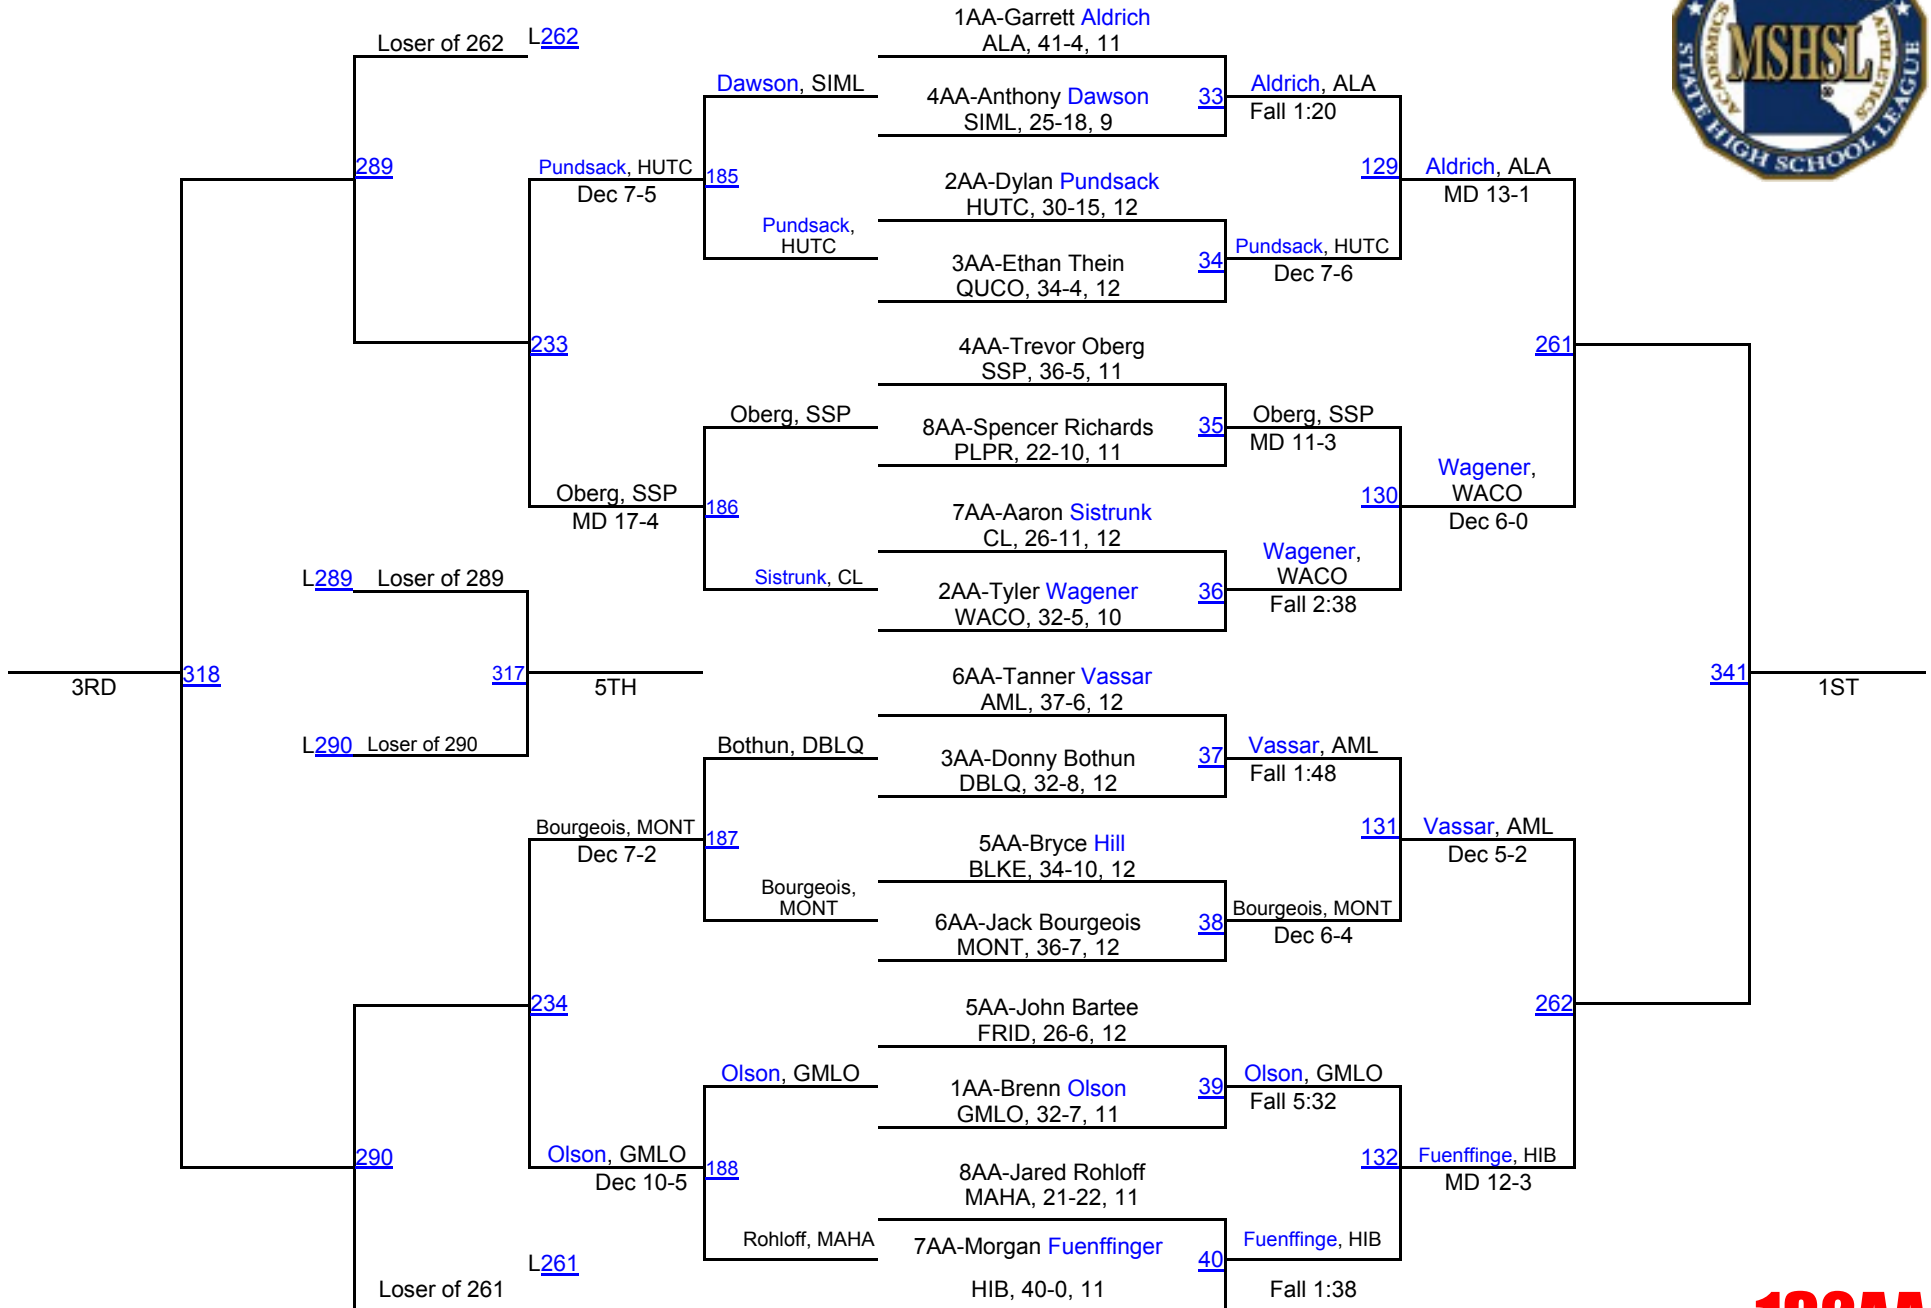

2016 MSHSL State Championships

132AA