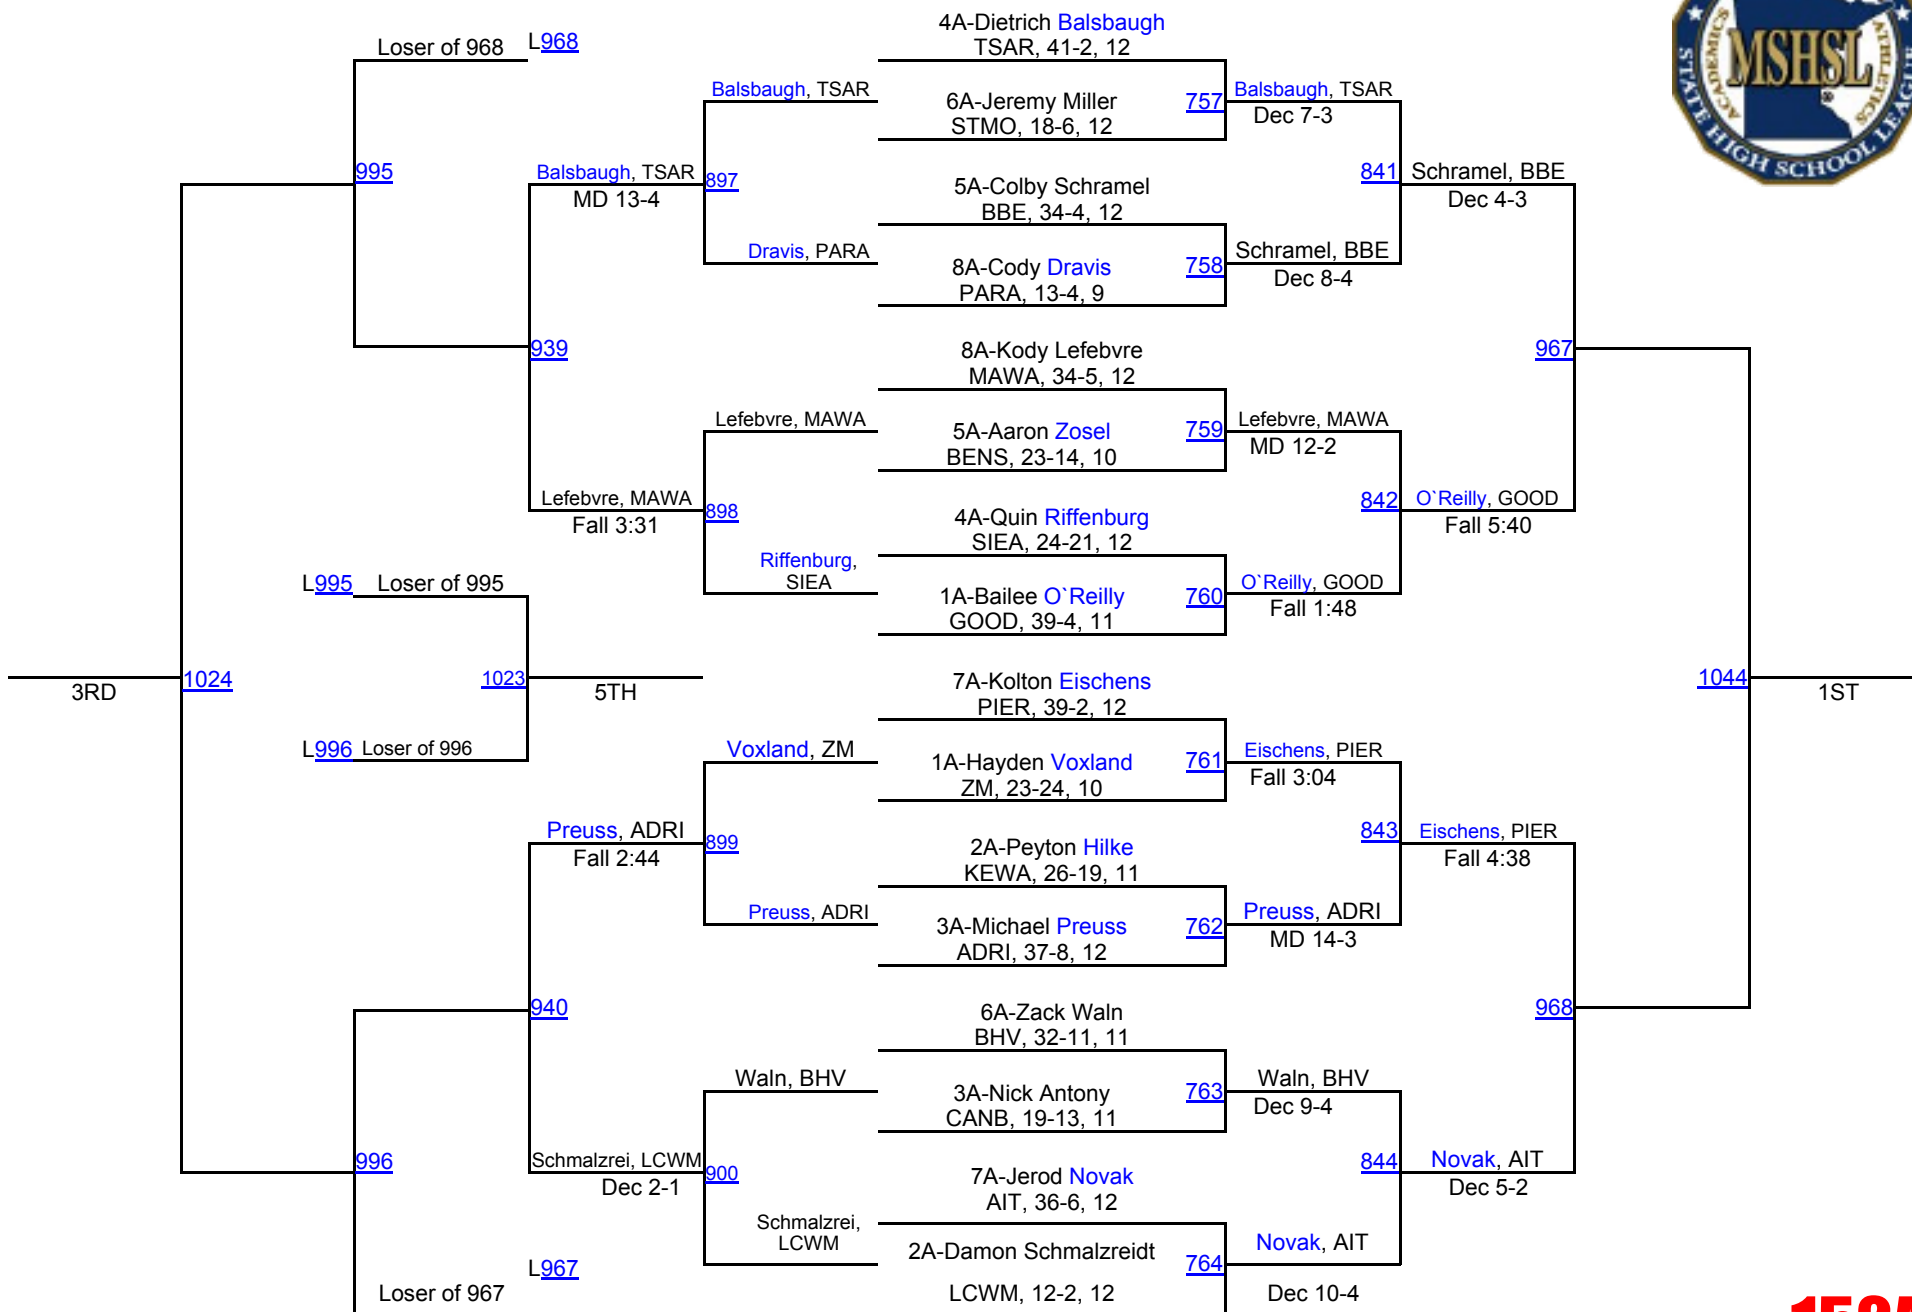

285AA

2016 MSHSL State Championships

2016 MSHSL State Championships

2016 MSHSL State Championships

2016 MSHSL State Championships

2016 MSHSL State Championships

2016 MSHSL State Championships

2016 MSHSL State Championships