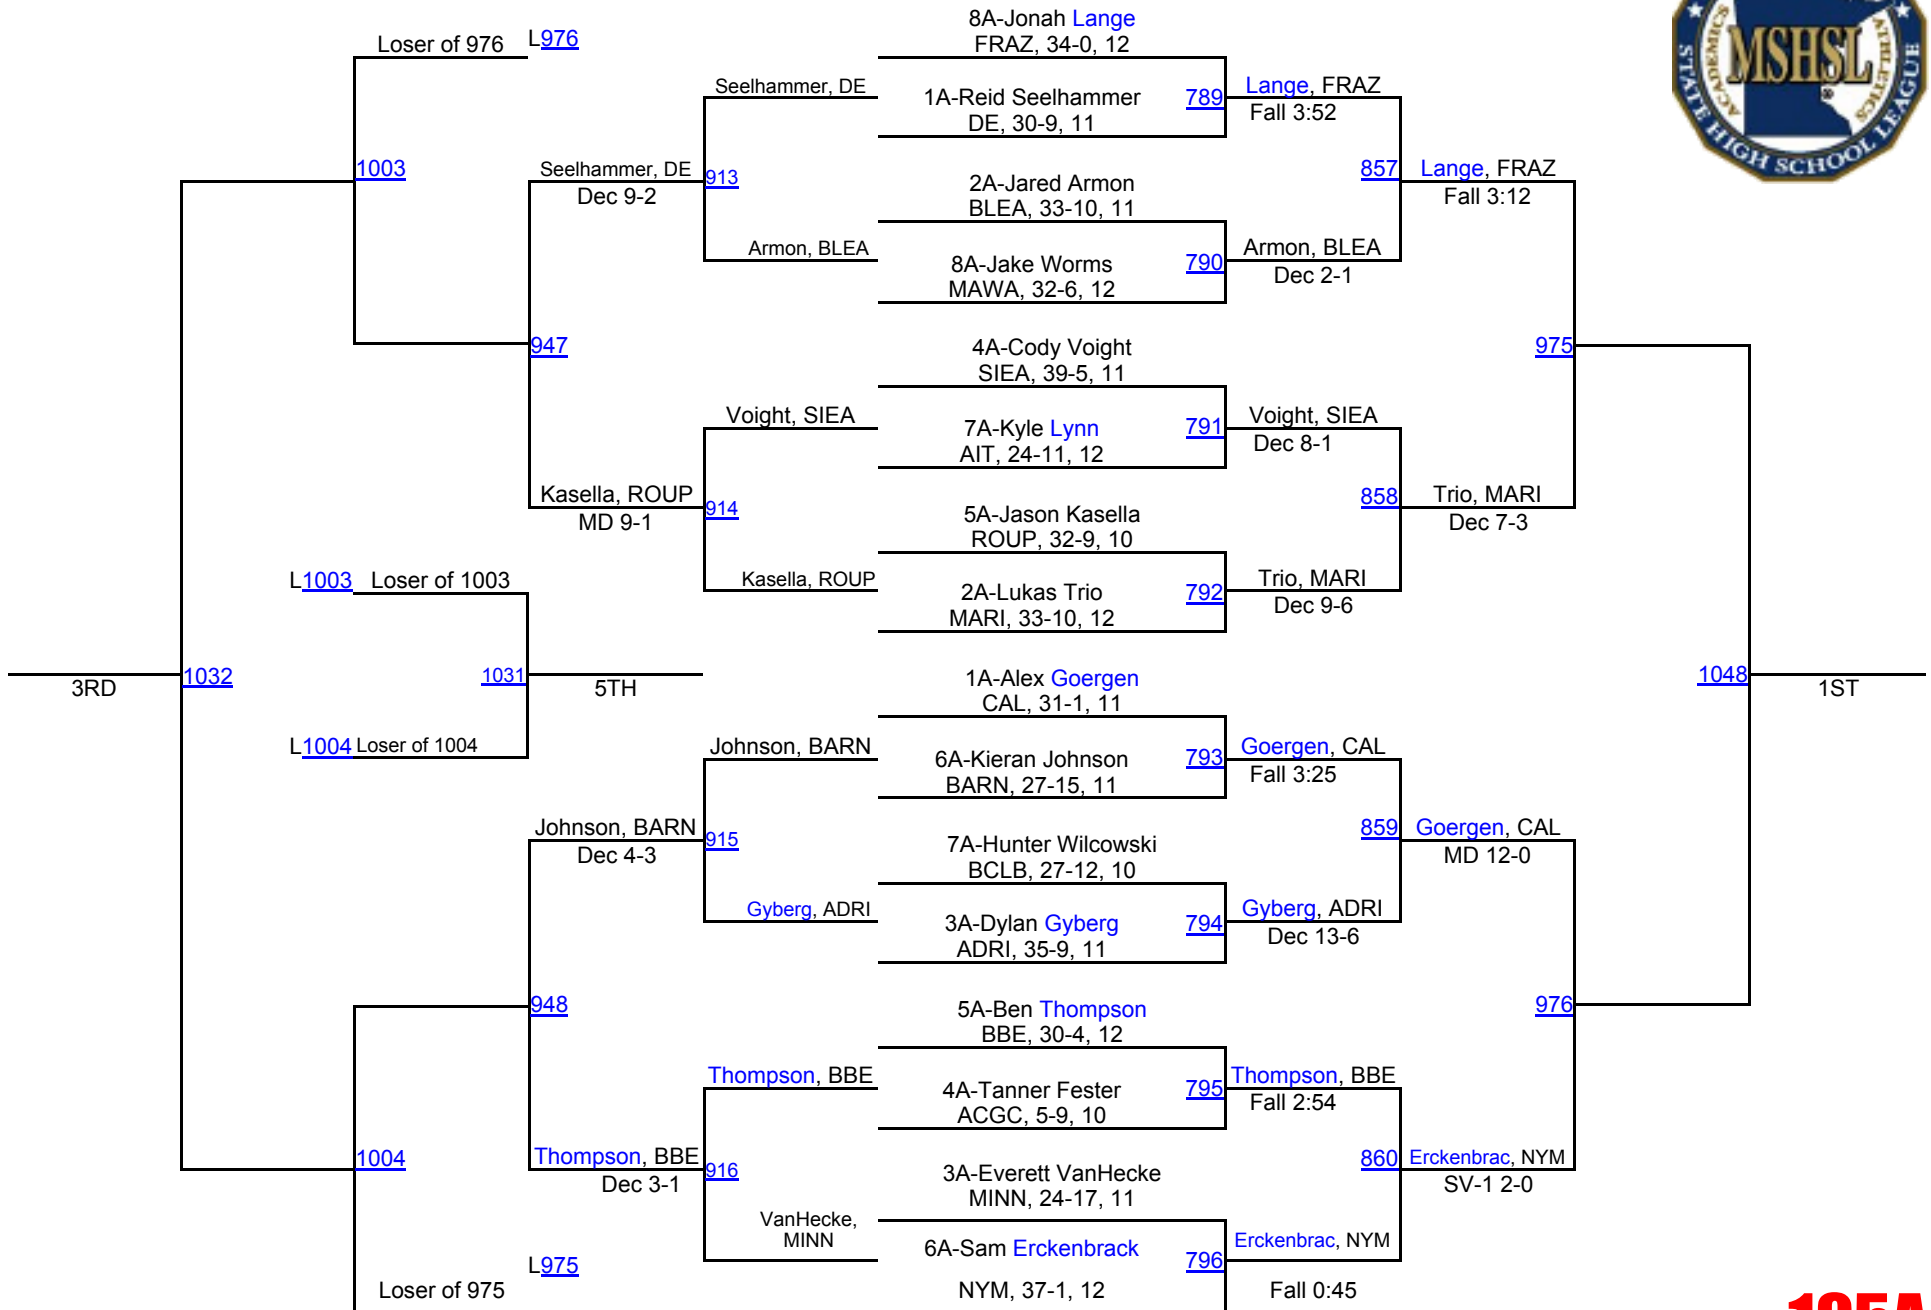

2016 MSHSL State Championships