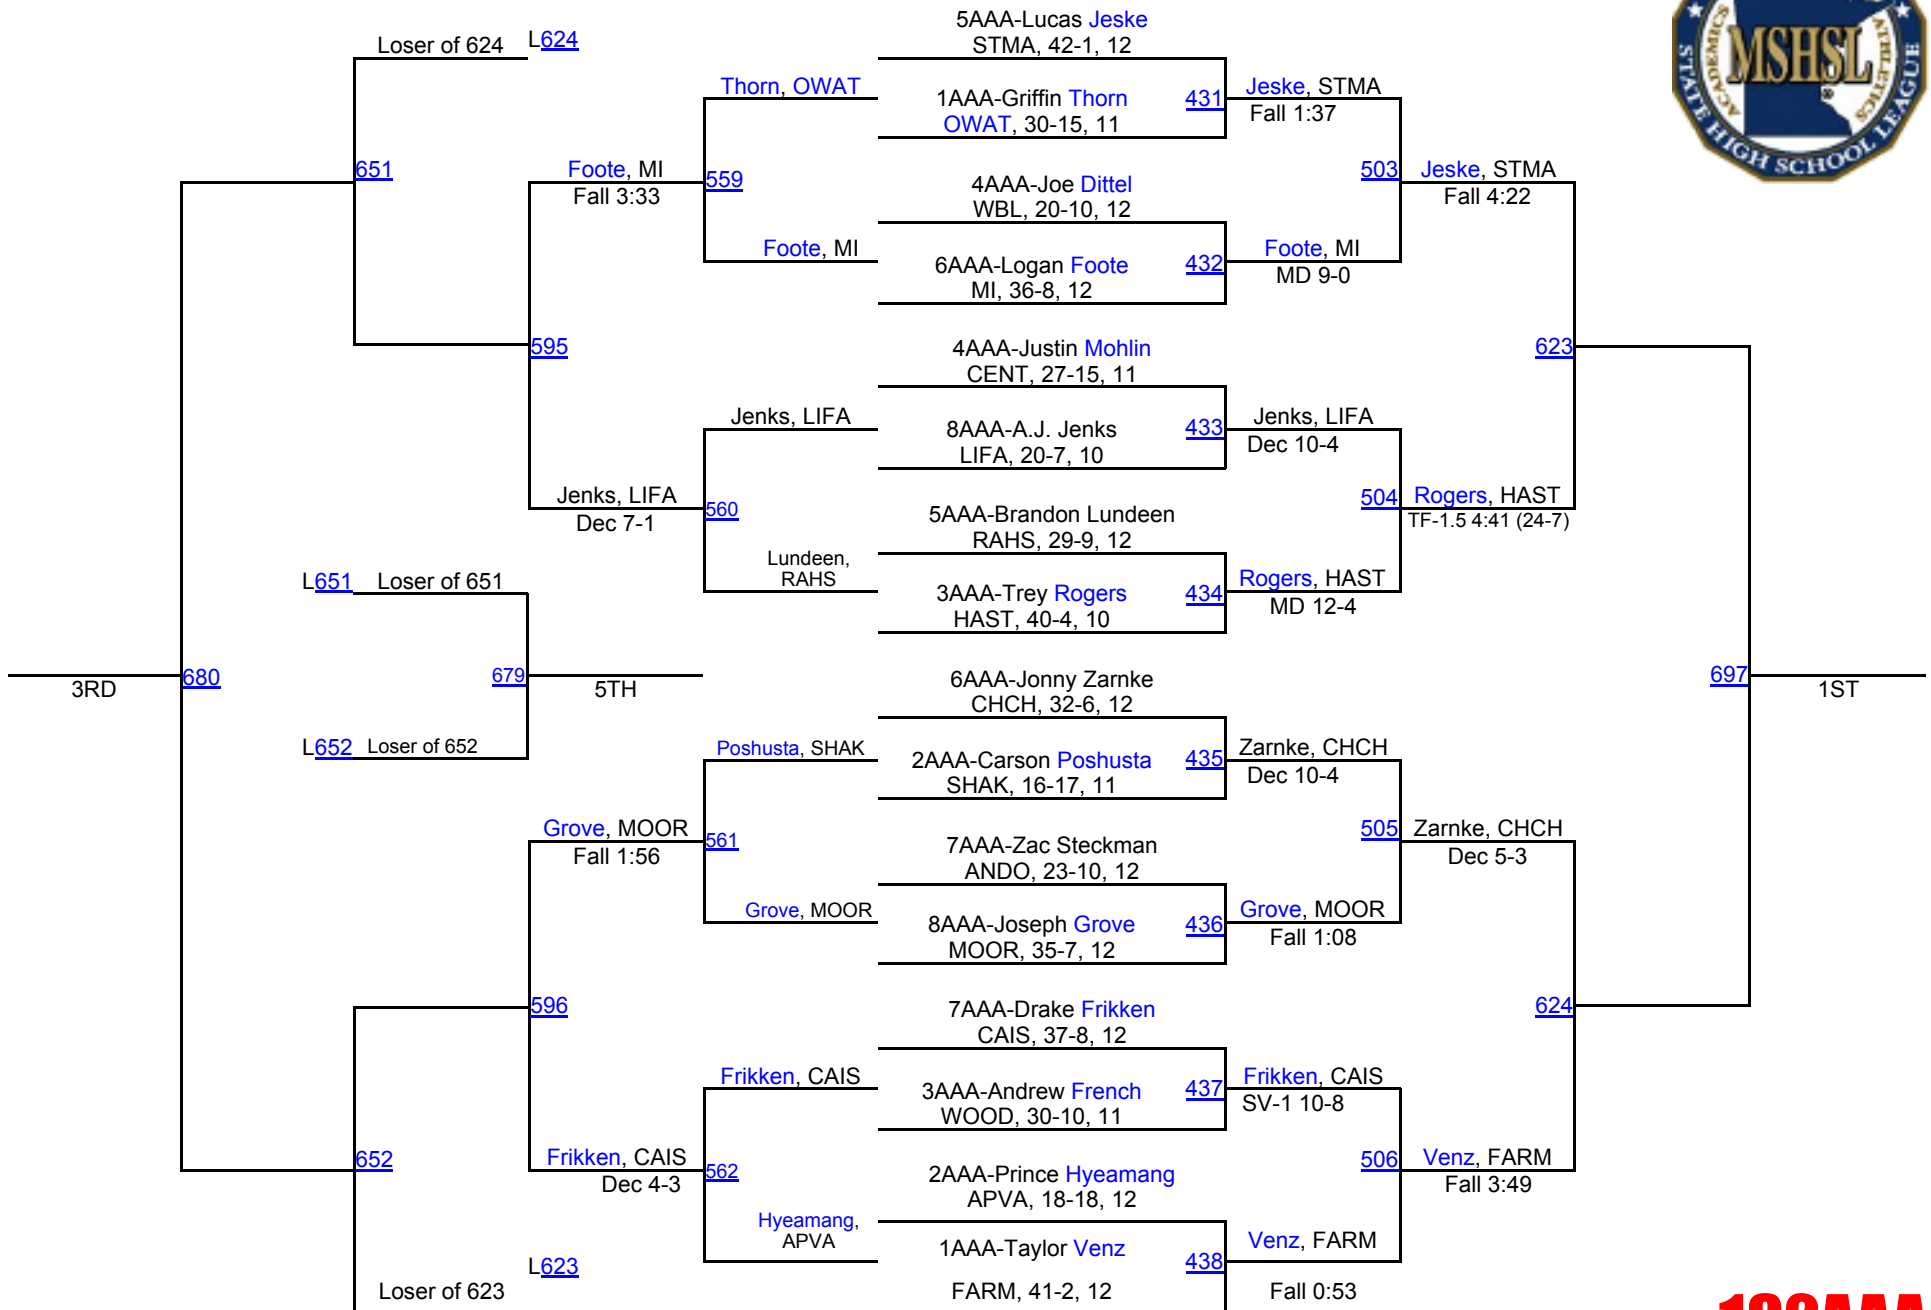

2016 MSHSL State Championships

106AAA

2016 MSHSL State Championships

2016 MSHSL State Championships

132AAA

2016 MSHSL State Championships

138AAA

2016 MSHSL State Championships

152AAA

2016 MSHSL State Championships

170AAA

2016 MSHSL State Championships

182AAA

2016 MSHSL State Championships

195AAA

2016 MSHSL State Championships