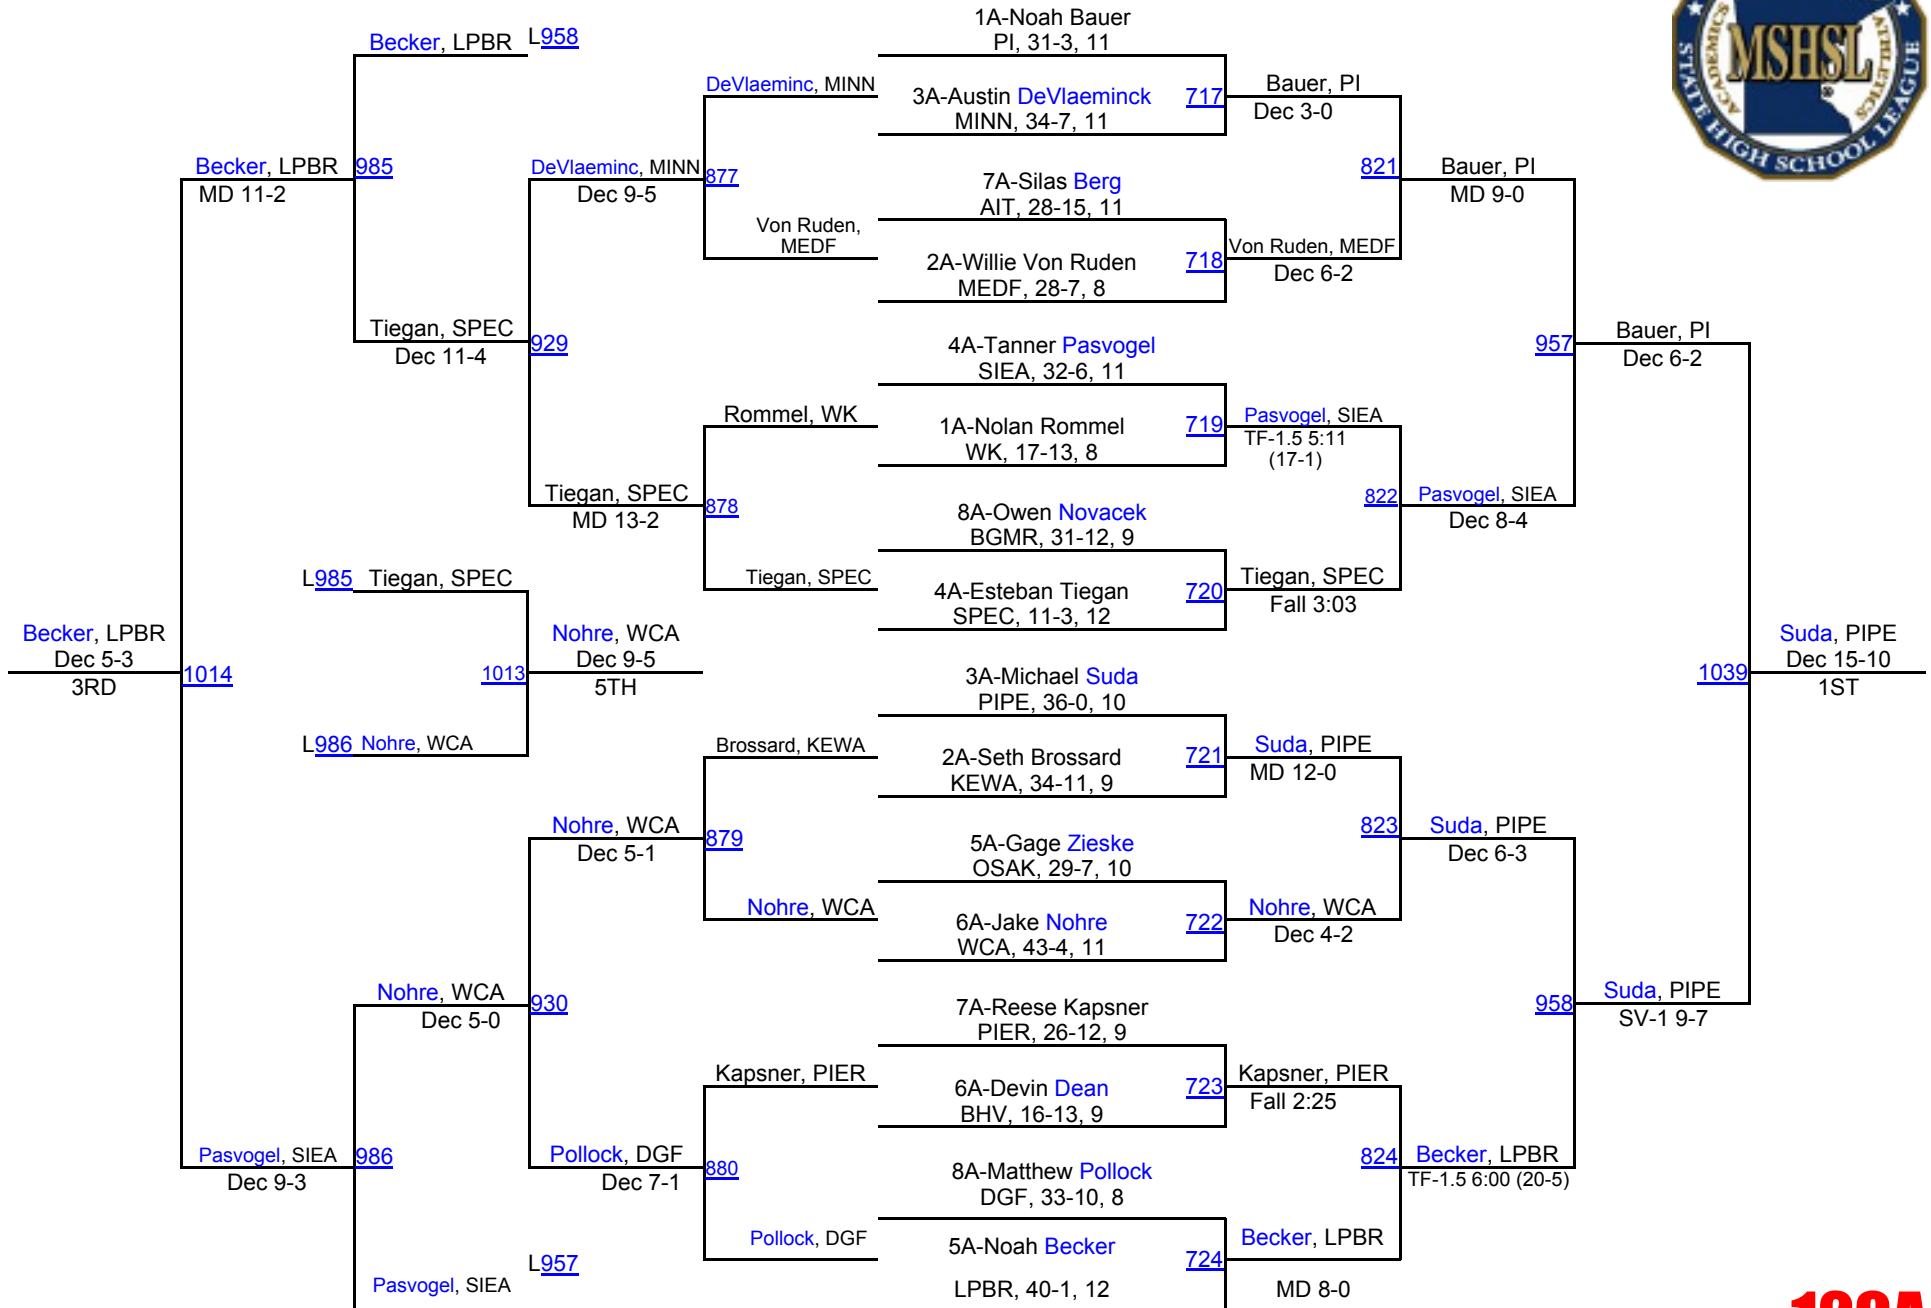

2016 MSHSL State Championships

285AA

2016 MSHSL State Championships

2016 MSHSL State Championships

2016 MSHSL State Championships

2016 MSHSL State Championships

2016 MSHSL State Championships

2016 MSHSL State Championships