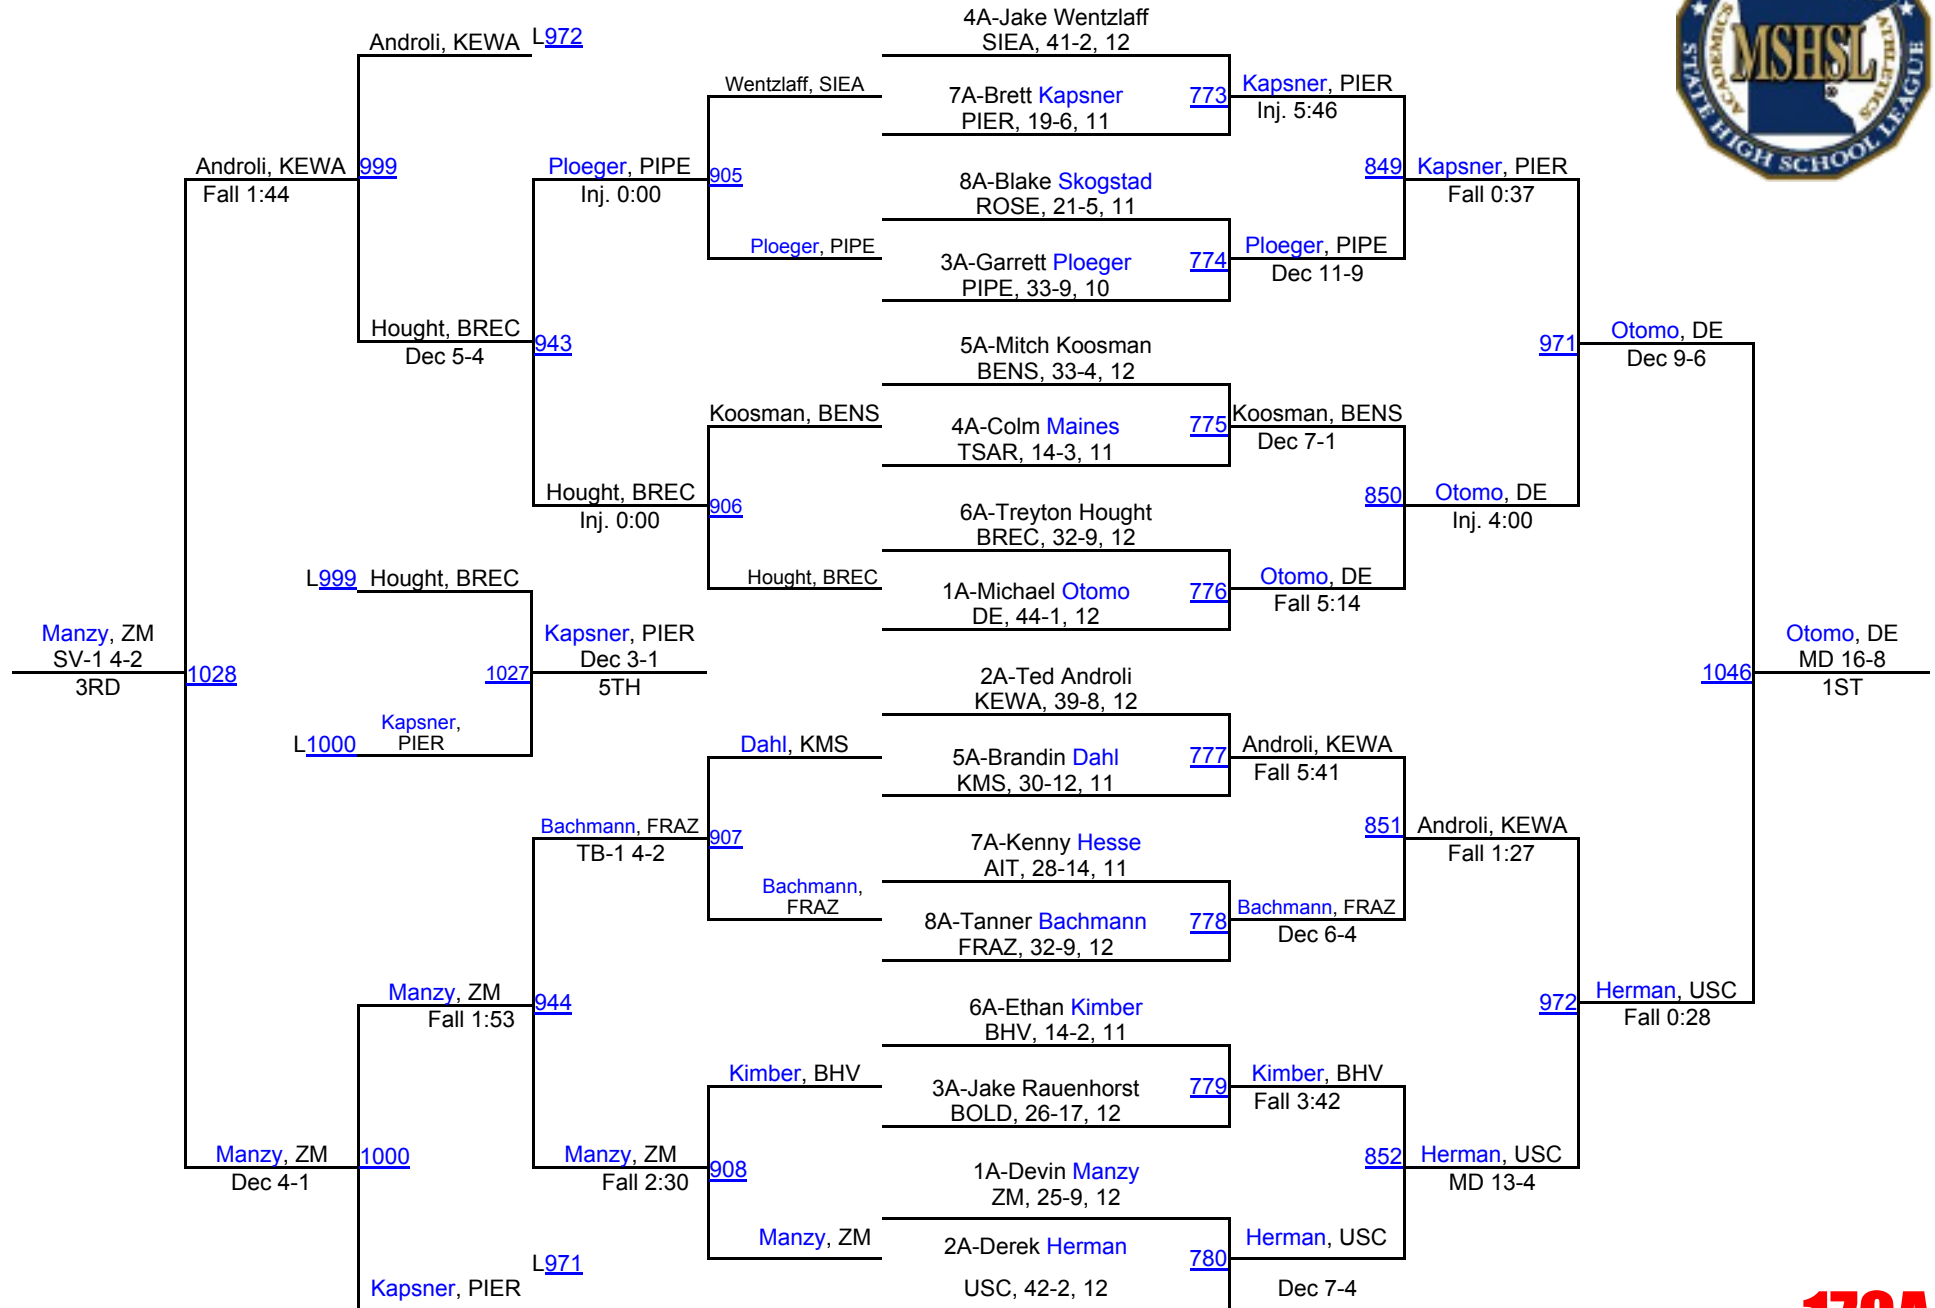

2016 MSHSL State Championships