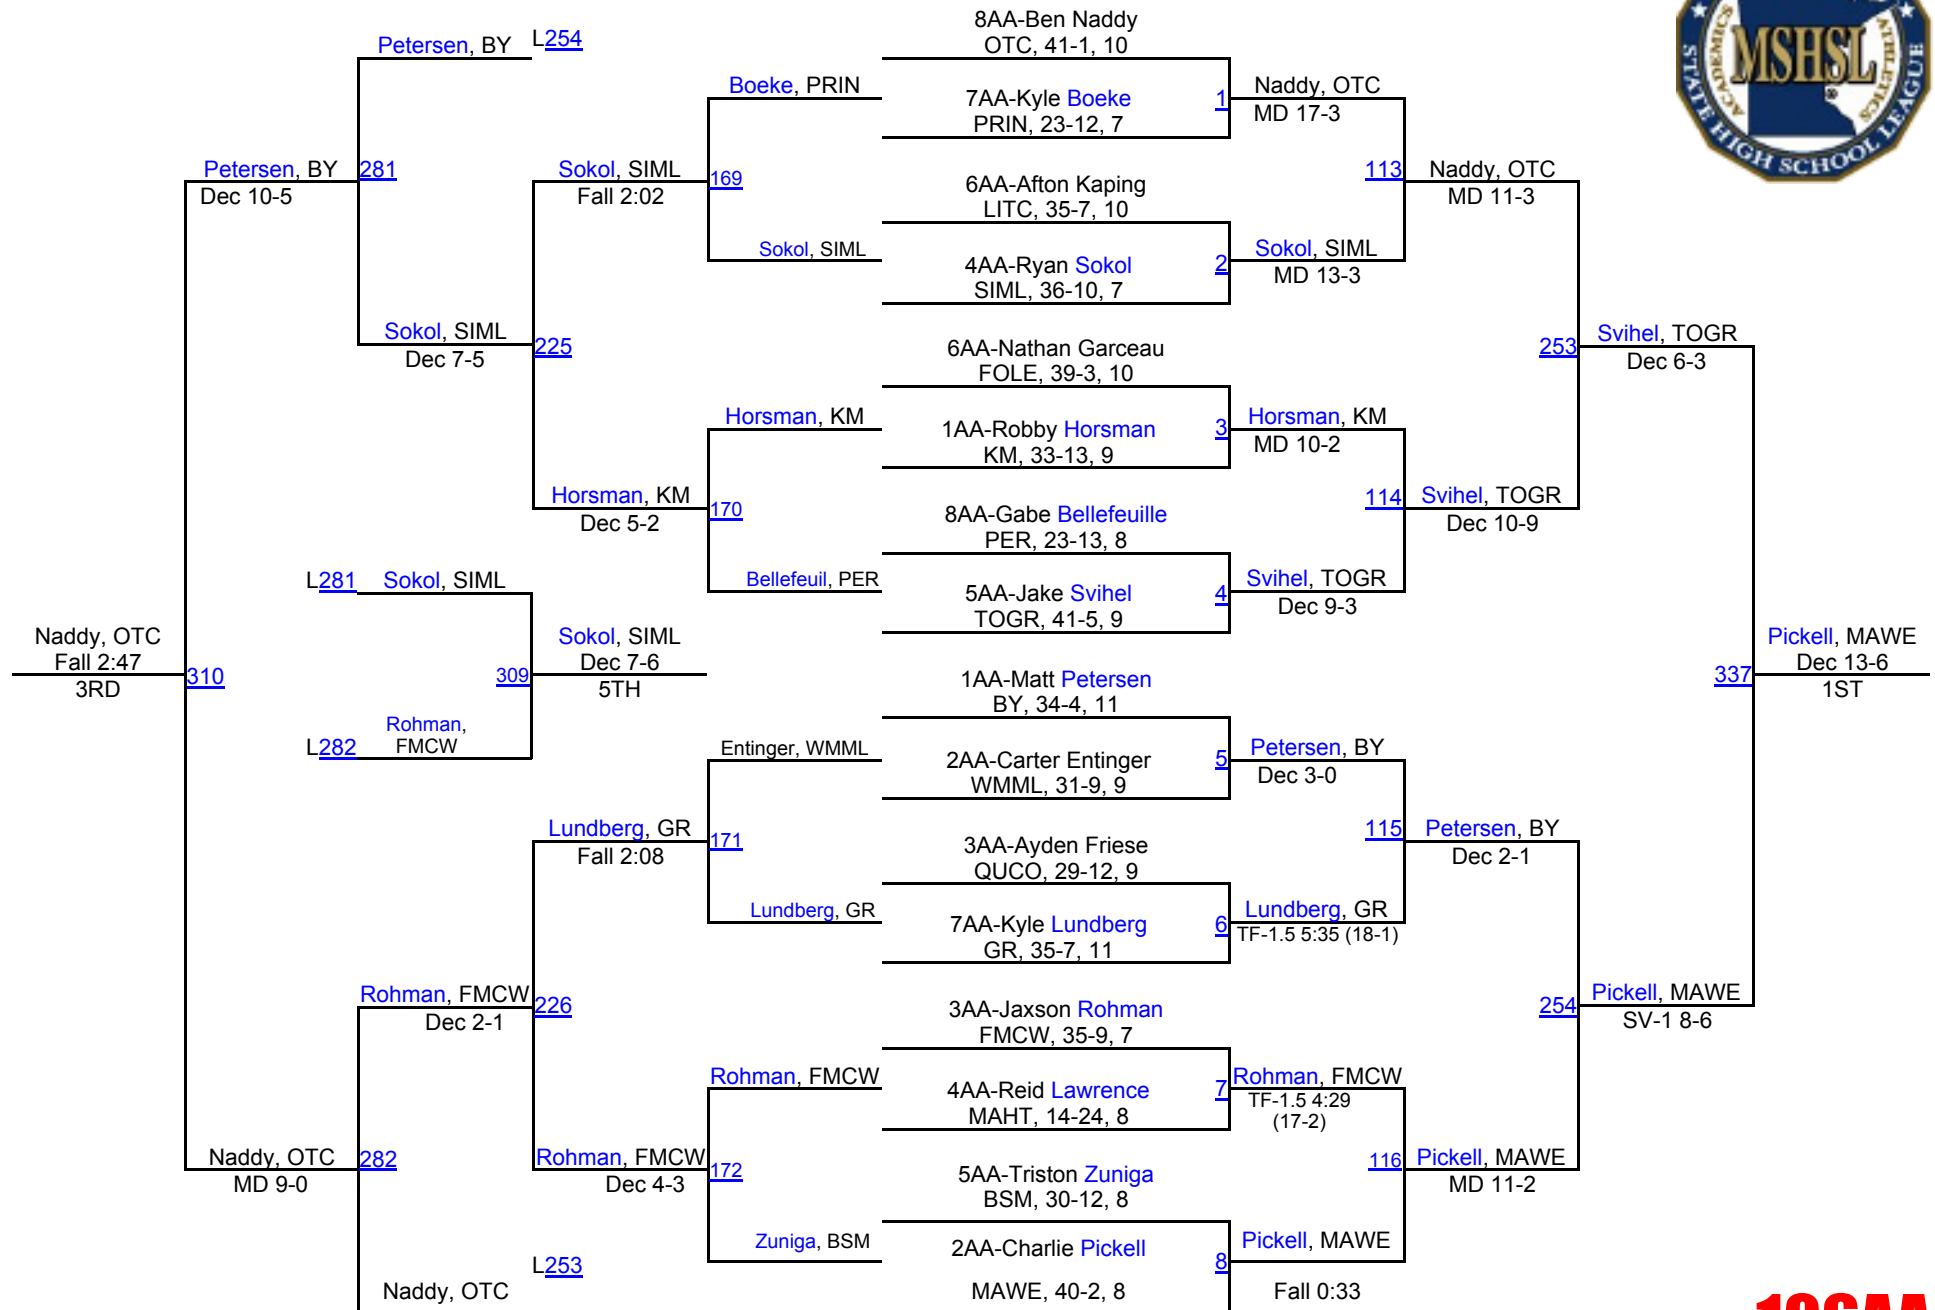

2016 MSHSL State Championships

182AAA

2016 MSHSL State Championships

195AAA

2016 MSHSL State Championships

285AAA

2016 MSHSL State Championships

106AA