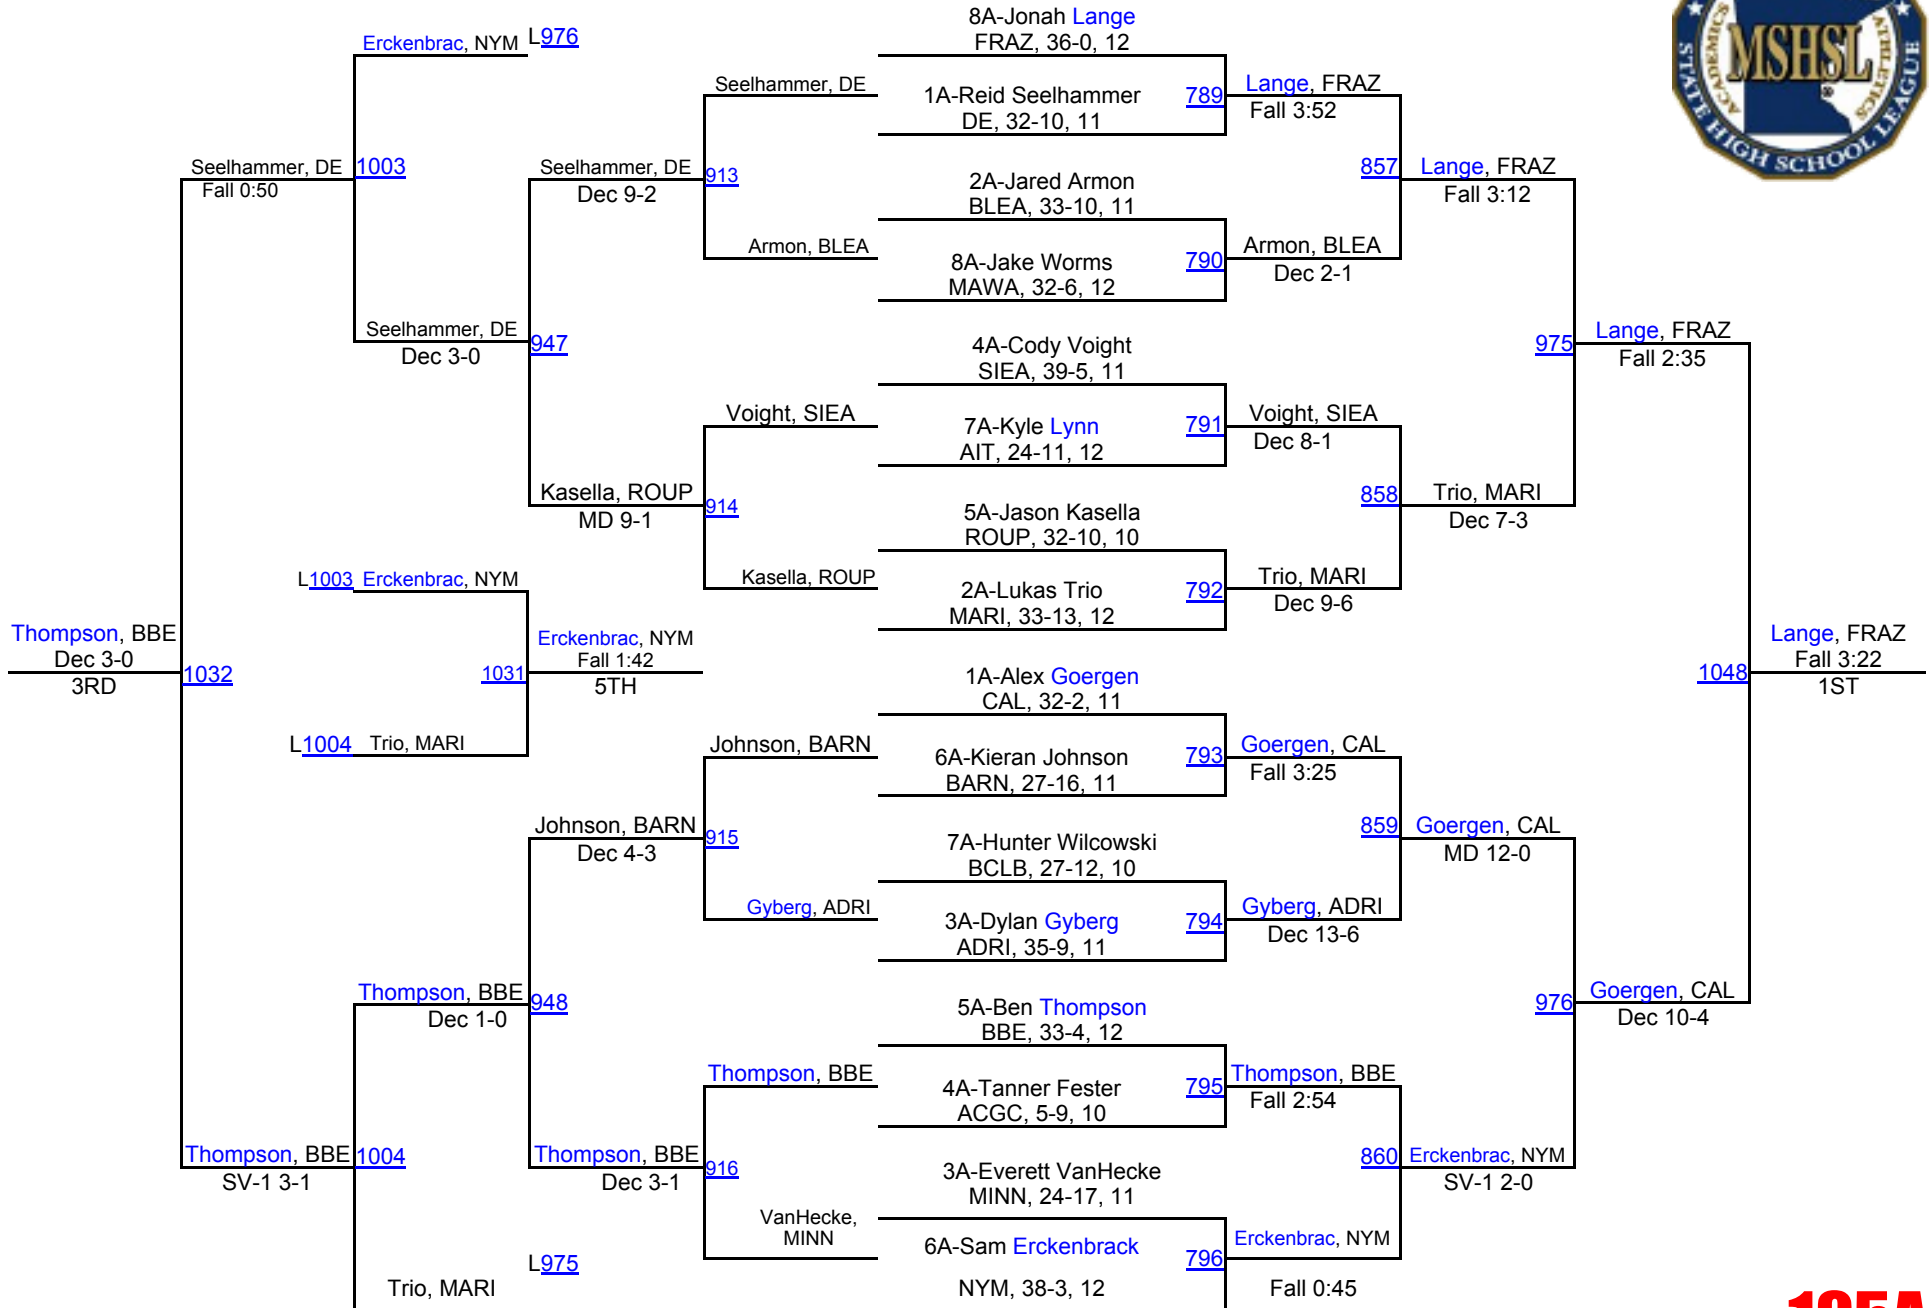

2016 MSHSL State Championships

160A

2016 MSHSL State Championships

2016 MSHSL State Championships

2016 MSHSL State Championships

2016 MSHSL State Championships