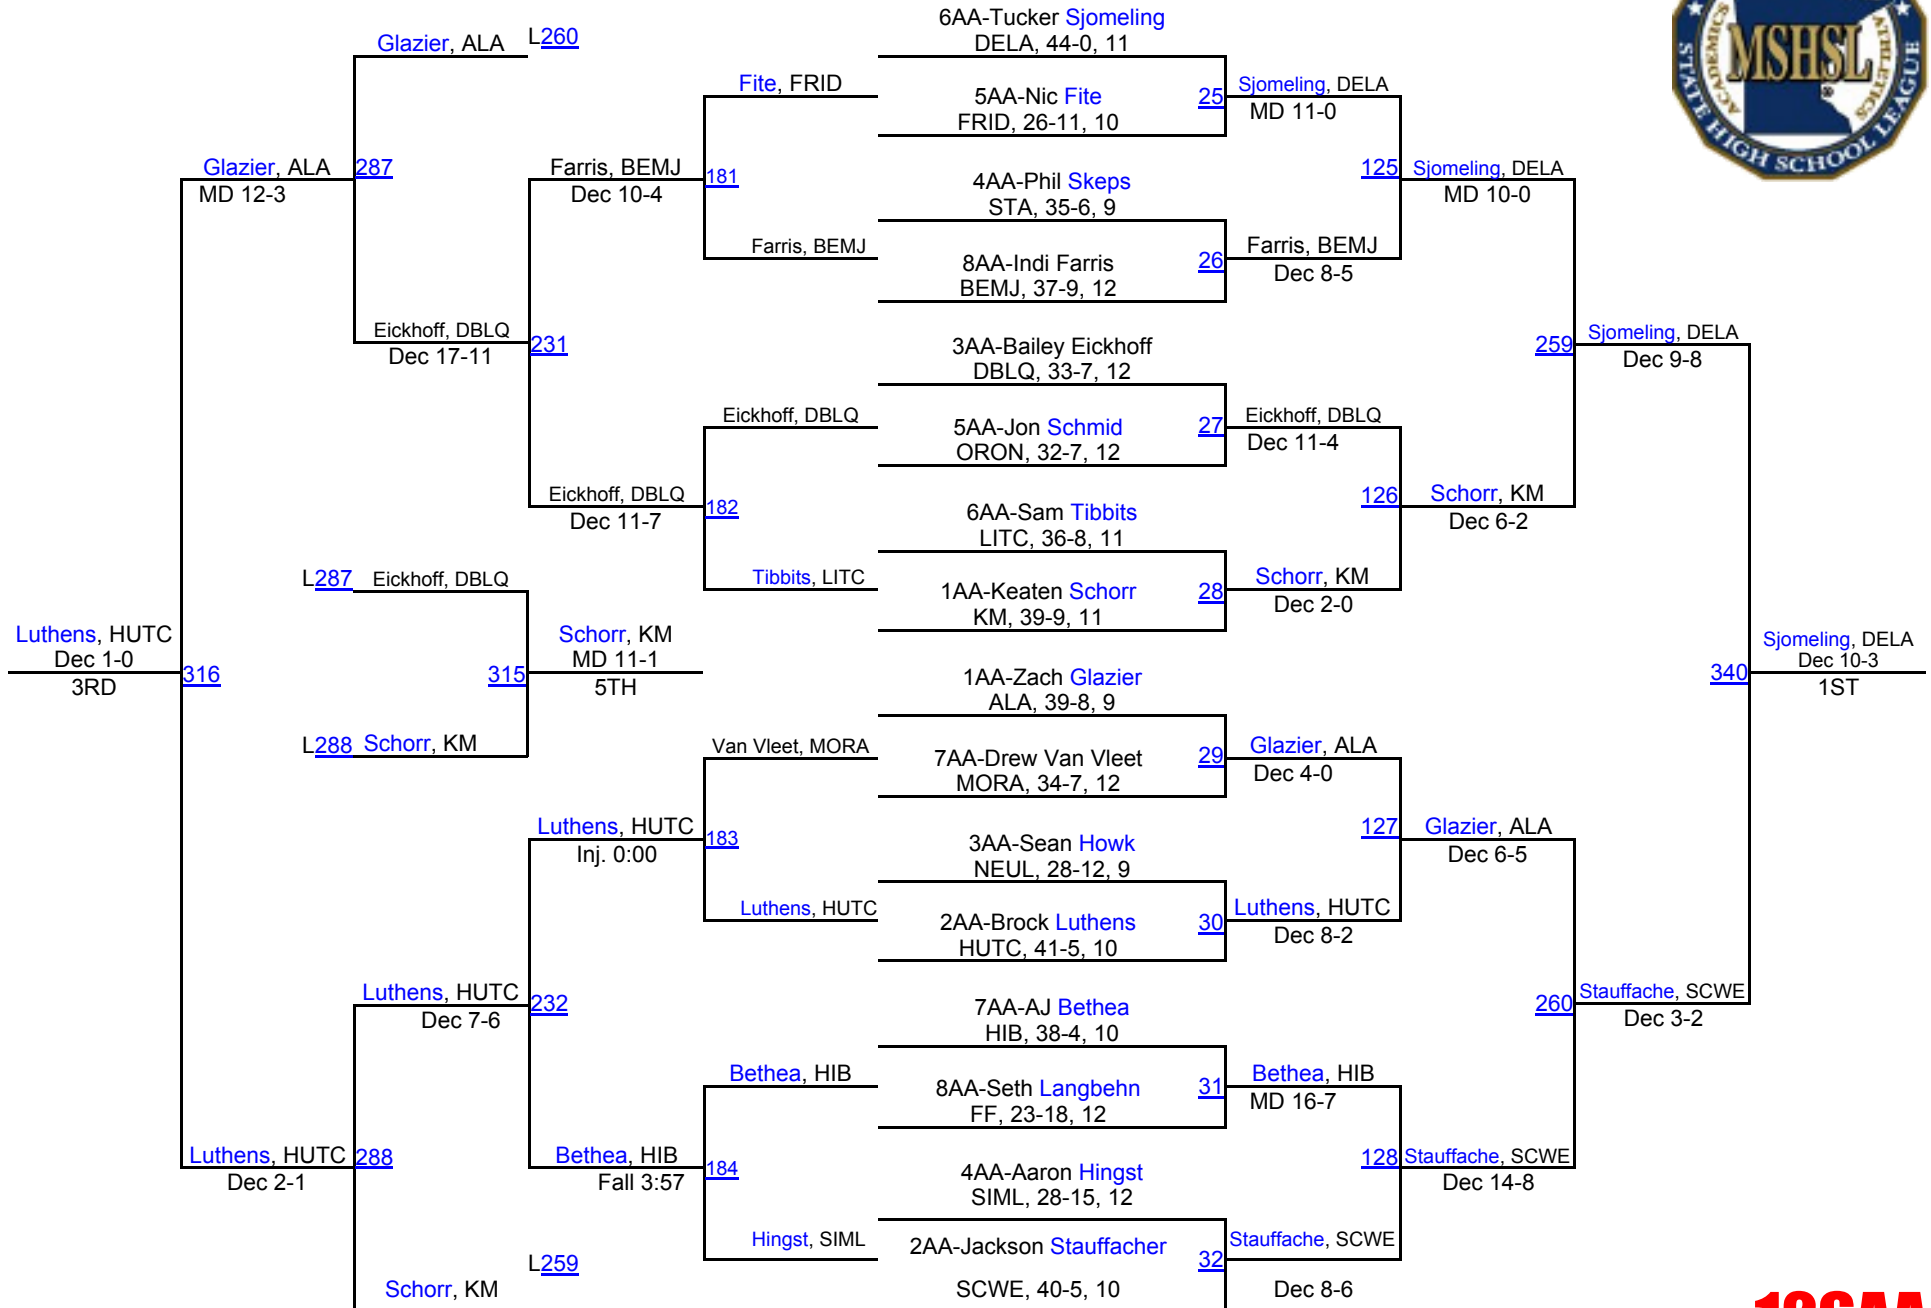

2016 MSHSL State Championships

113AA

2016 MSHSL State Championships

120AA

2016 MSHSL State Championships

2016 MSHSL State Championships

2016 MSHSL State Championships

138AA