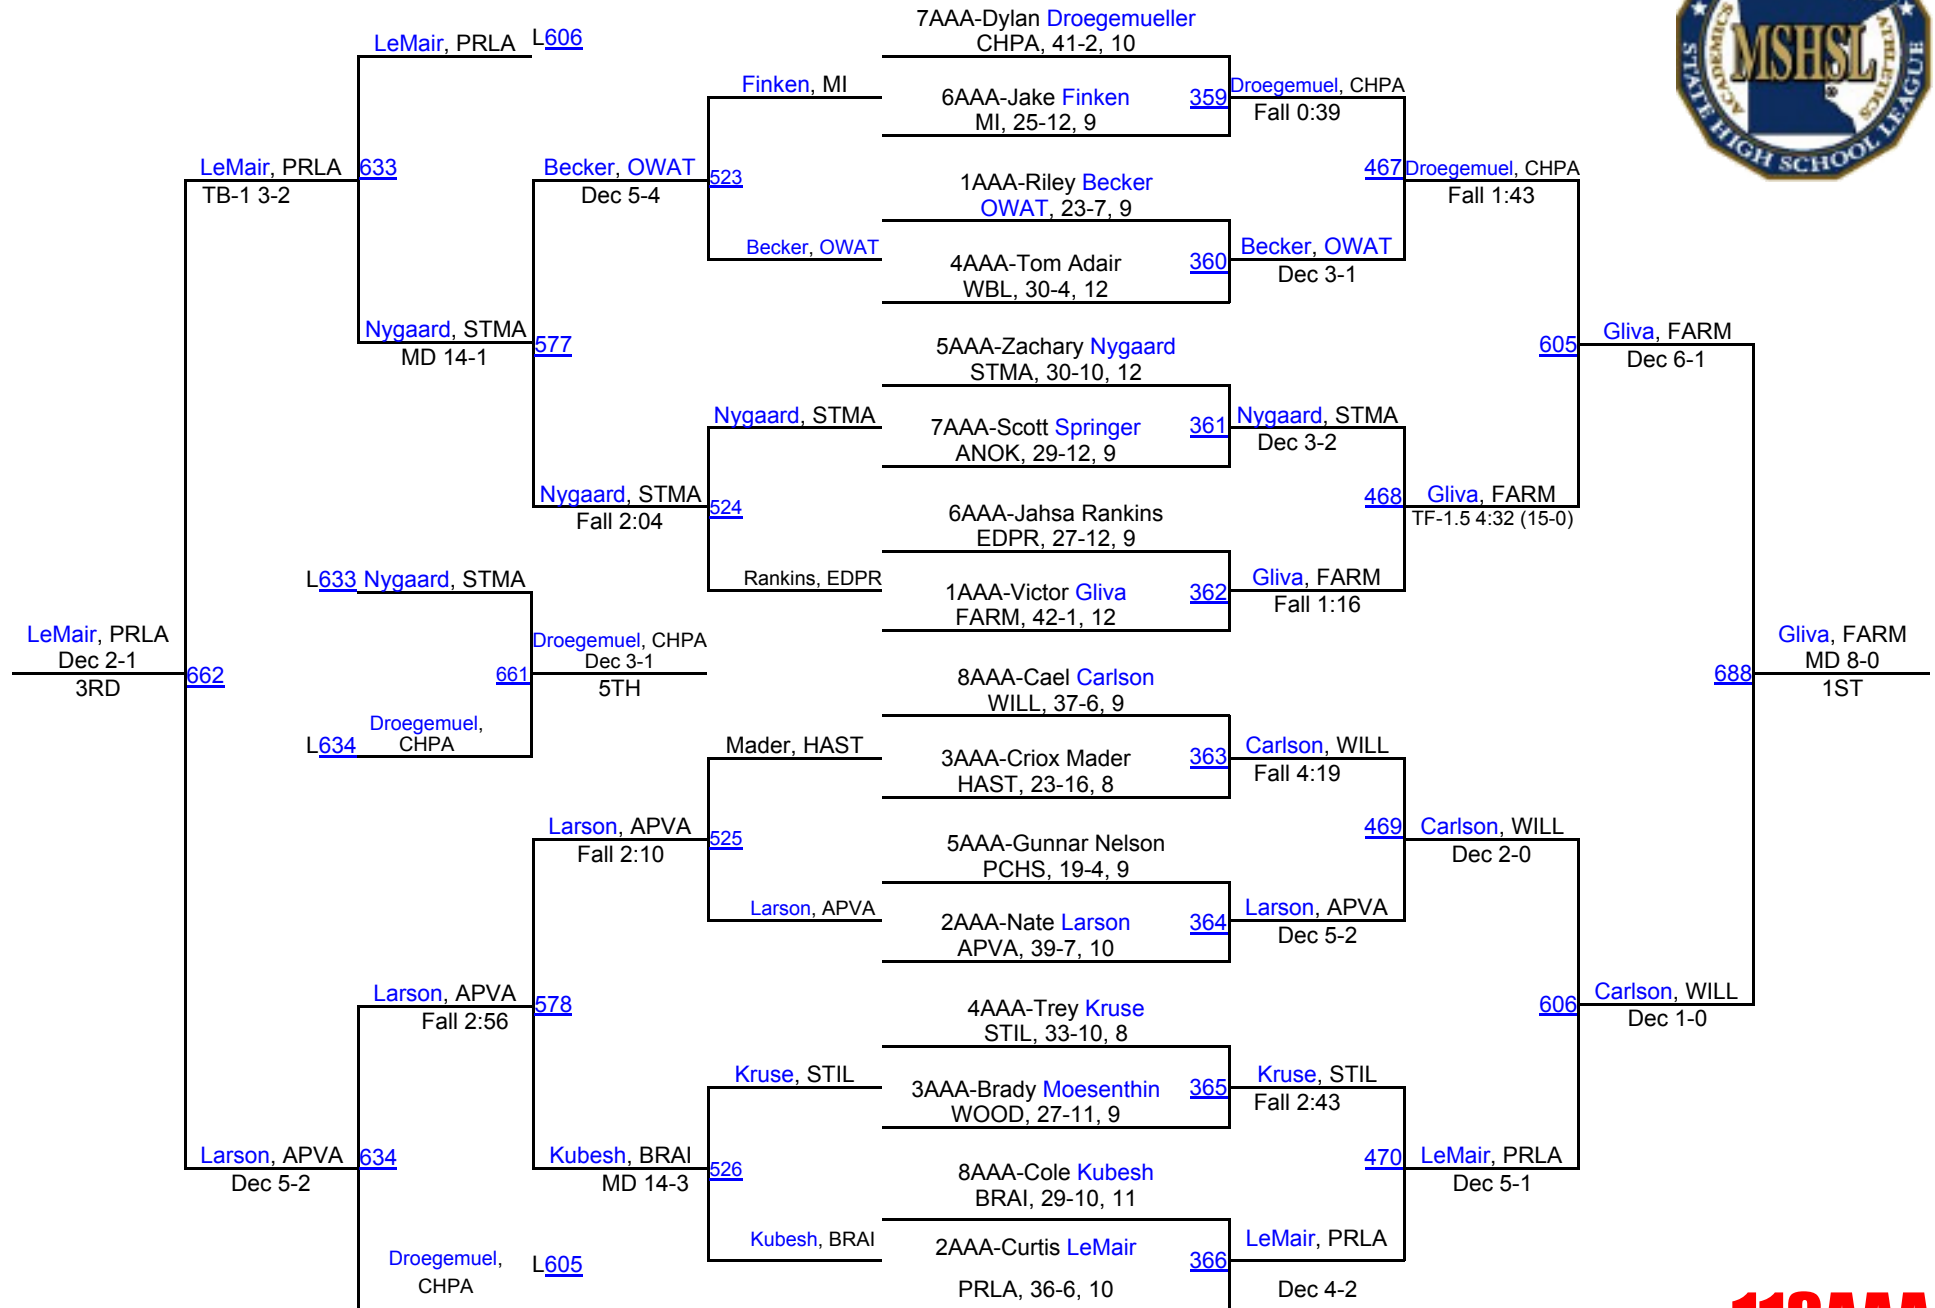

2016 MSHSL State Championships

113AAA

2016 MSHSL State Championships

120AAA

2016 MSHSL State Championships

152AAA

2016 MSHSL State Championships

170AAA