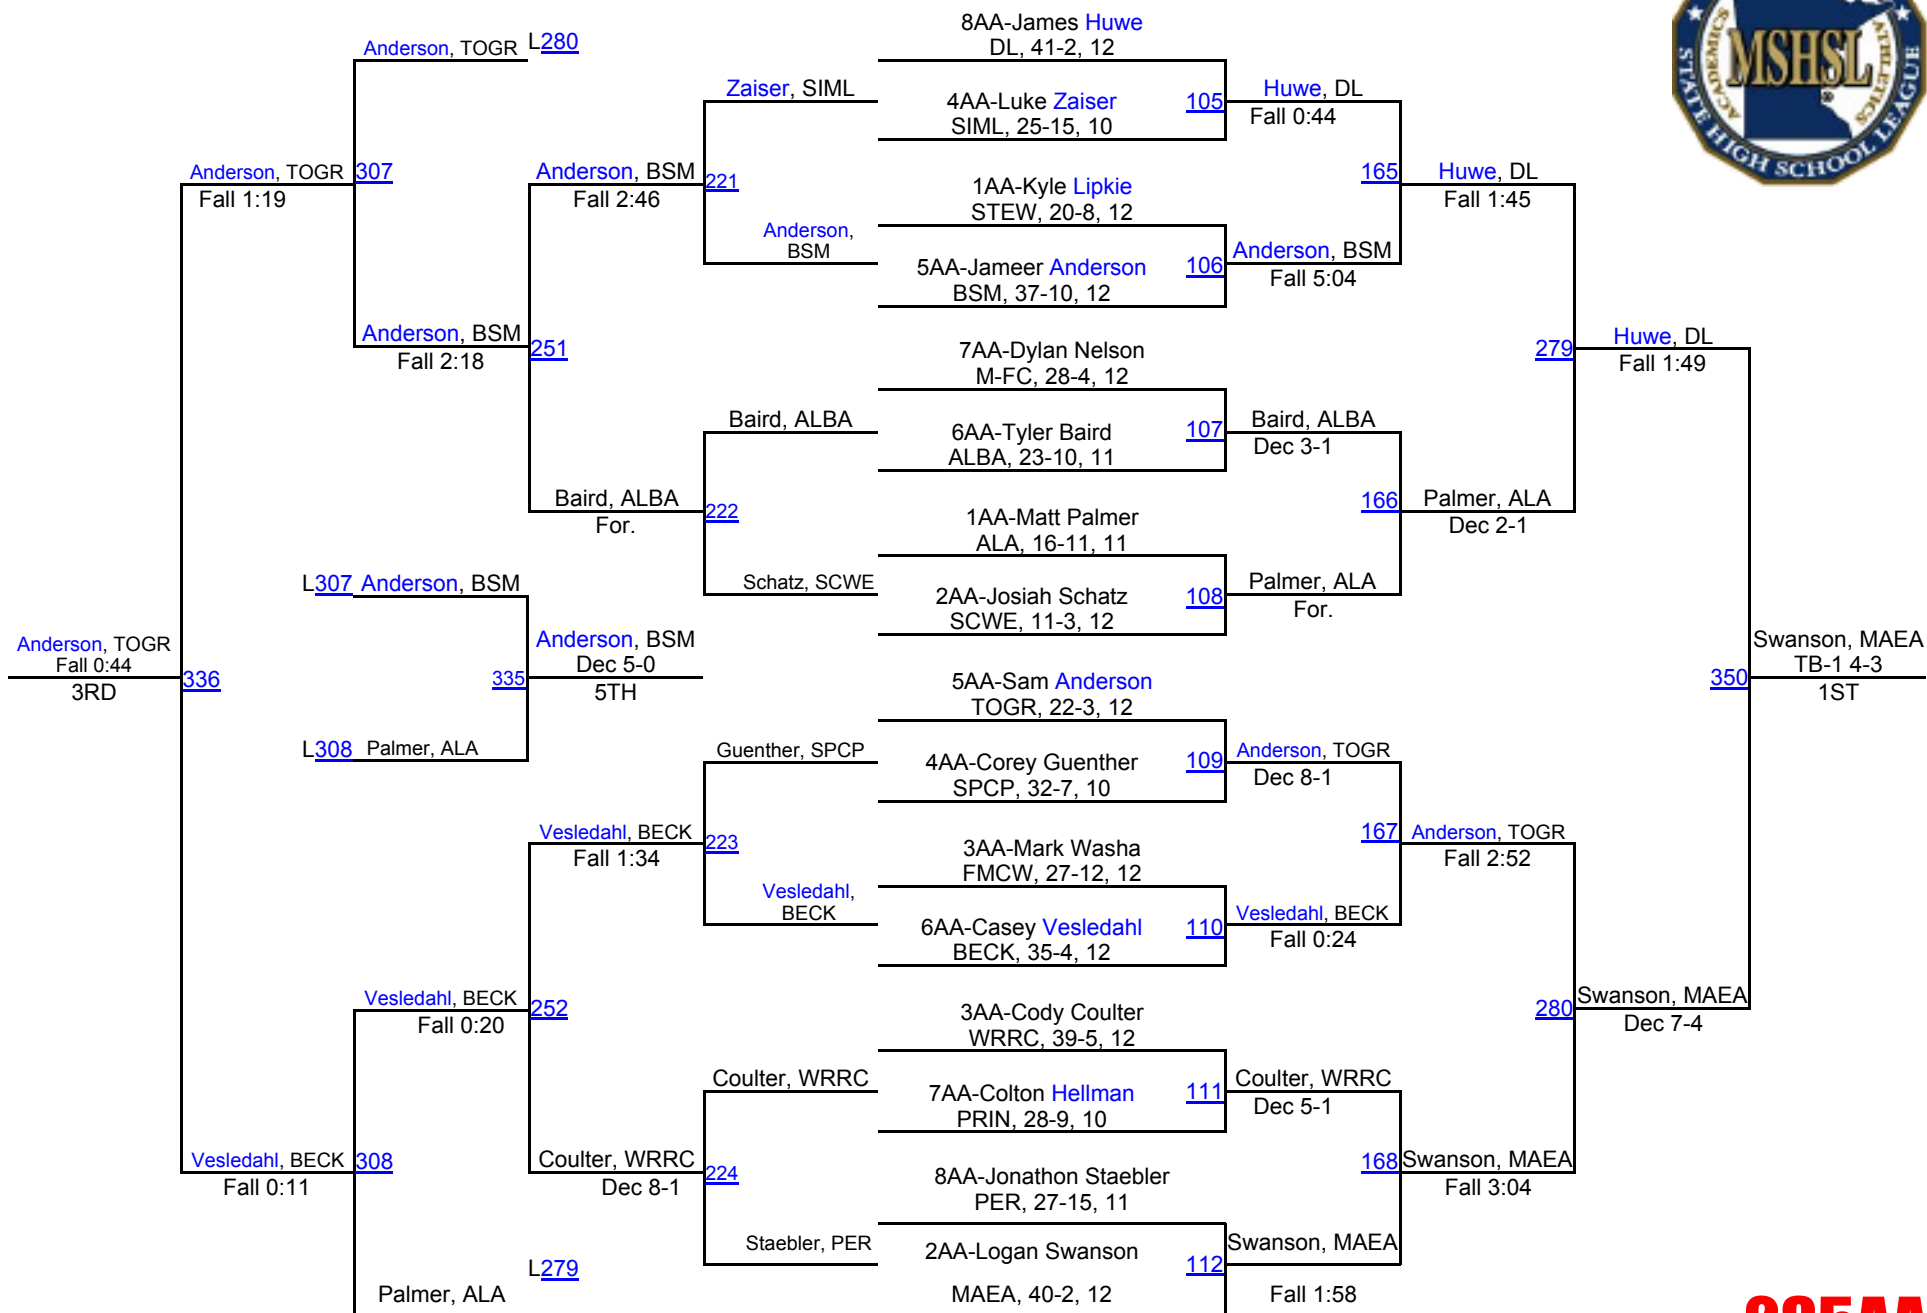

2016 MSHSL State Championships

285AA