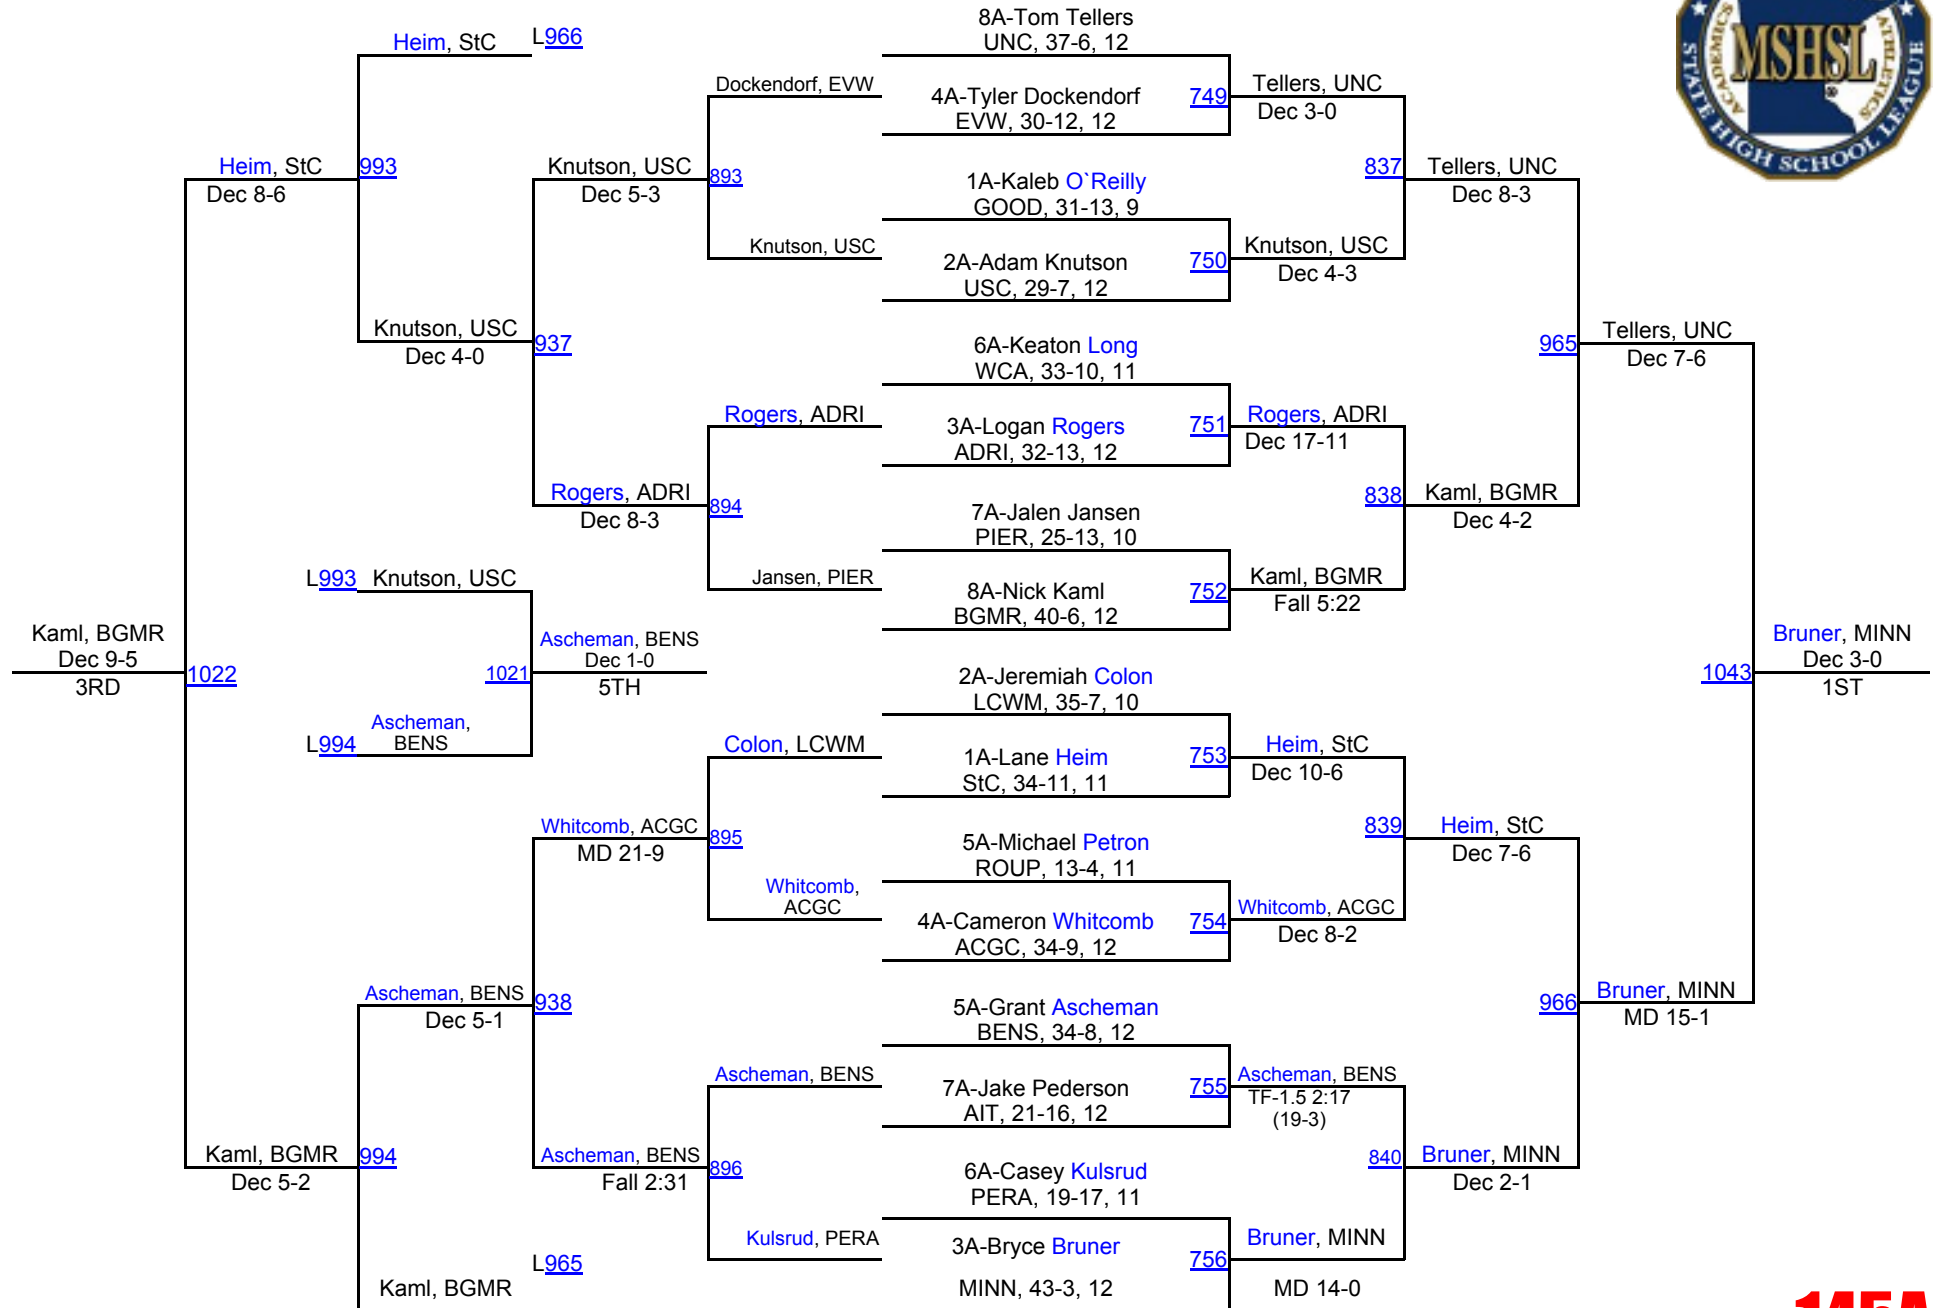

2016 MSHSL State Championships

285AA

2016 MSHSL State Championships

2016 MSHSL State Championships

2016 MSHSL State Championships

2016 MSHSL State Championships

2016 MSHSL State Championships

2016 MSHSL State Championships