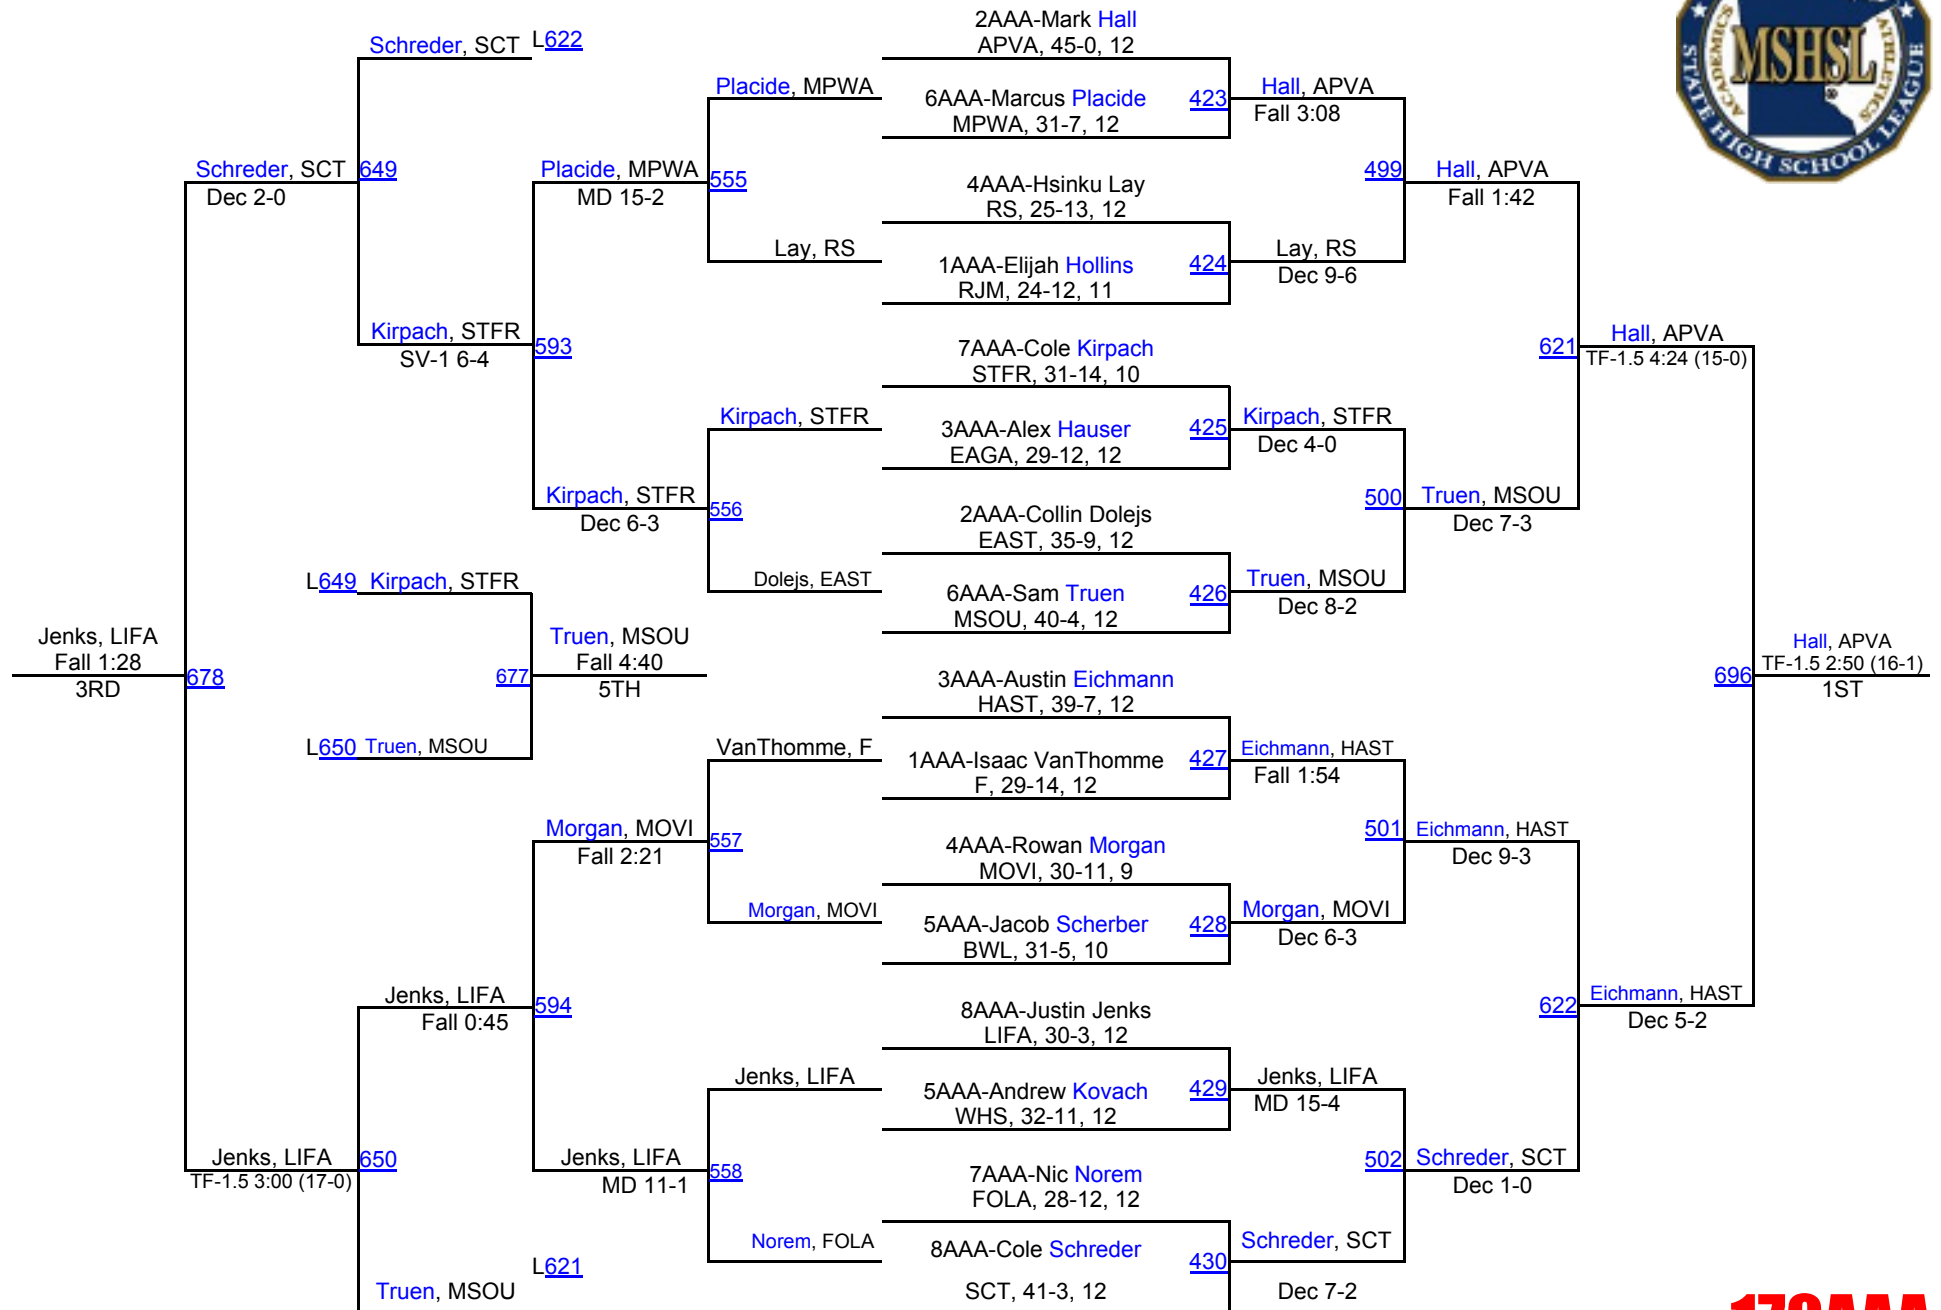

2016 MSHSL State Championships

113AAA

2016 MSHSL State Championships

120AAA

2016 MSHSL State Championships

152AAA

2016 MSHSL State Championships

170AAA