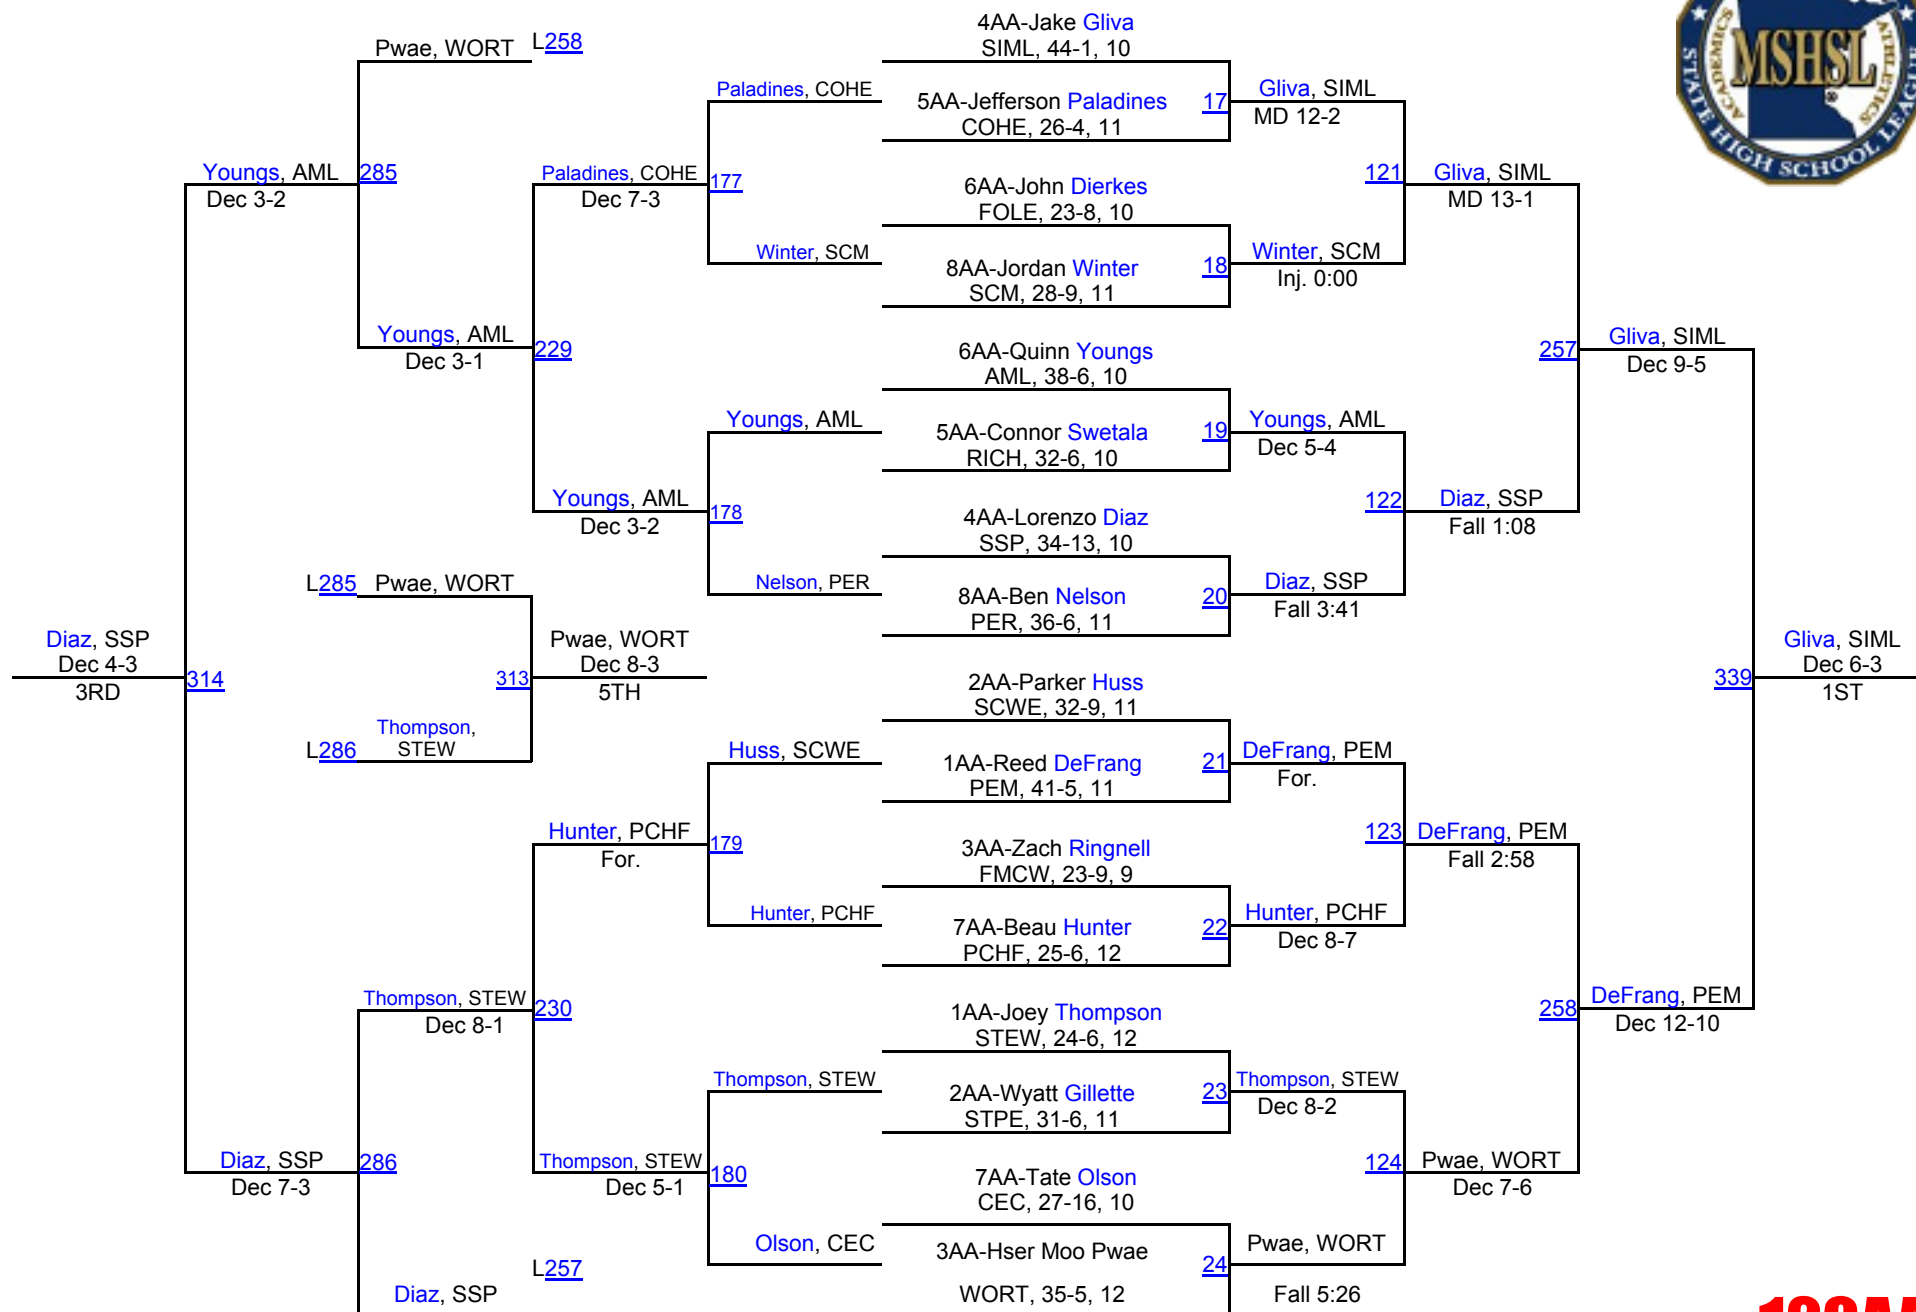

2016 MSHSL State Championships

120AA