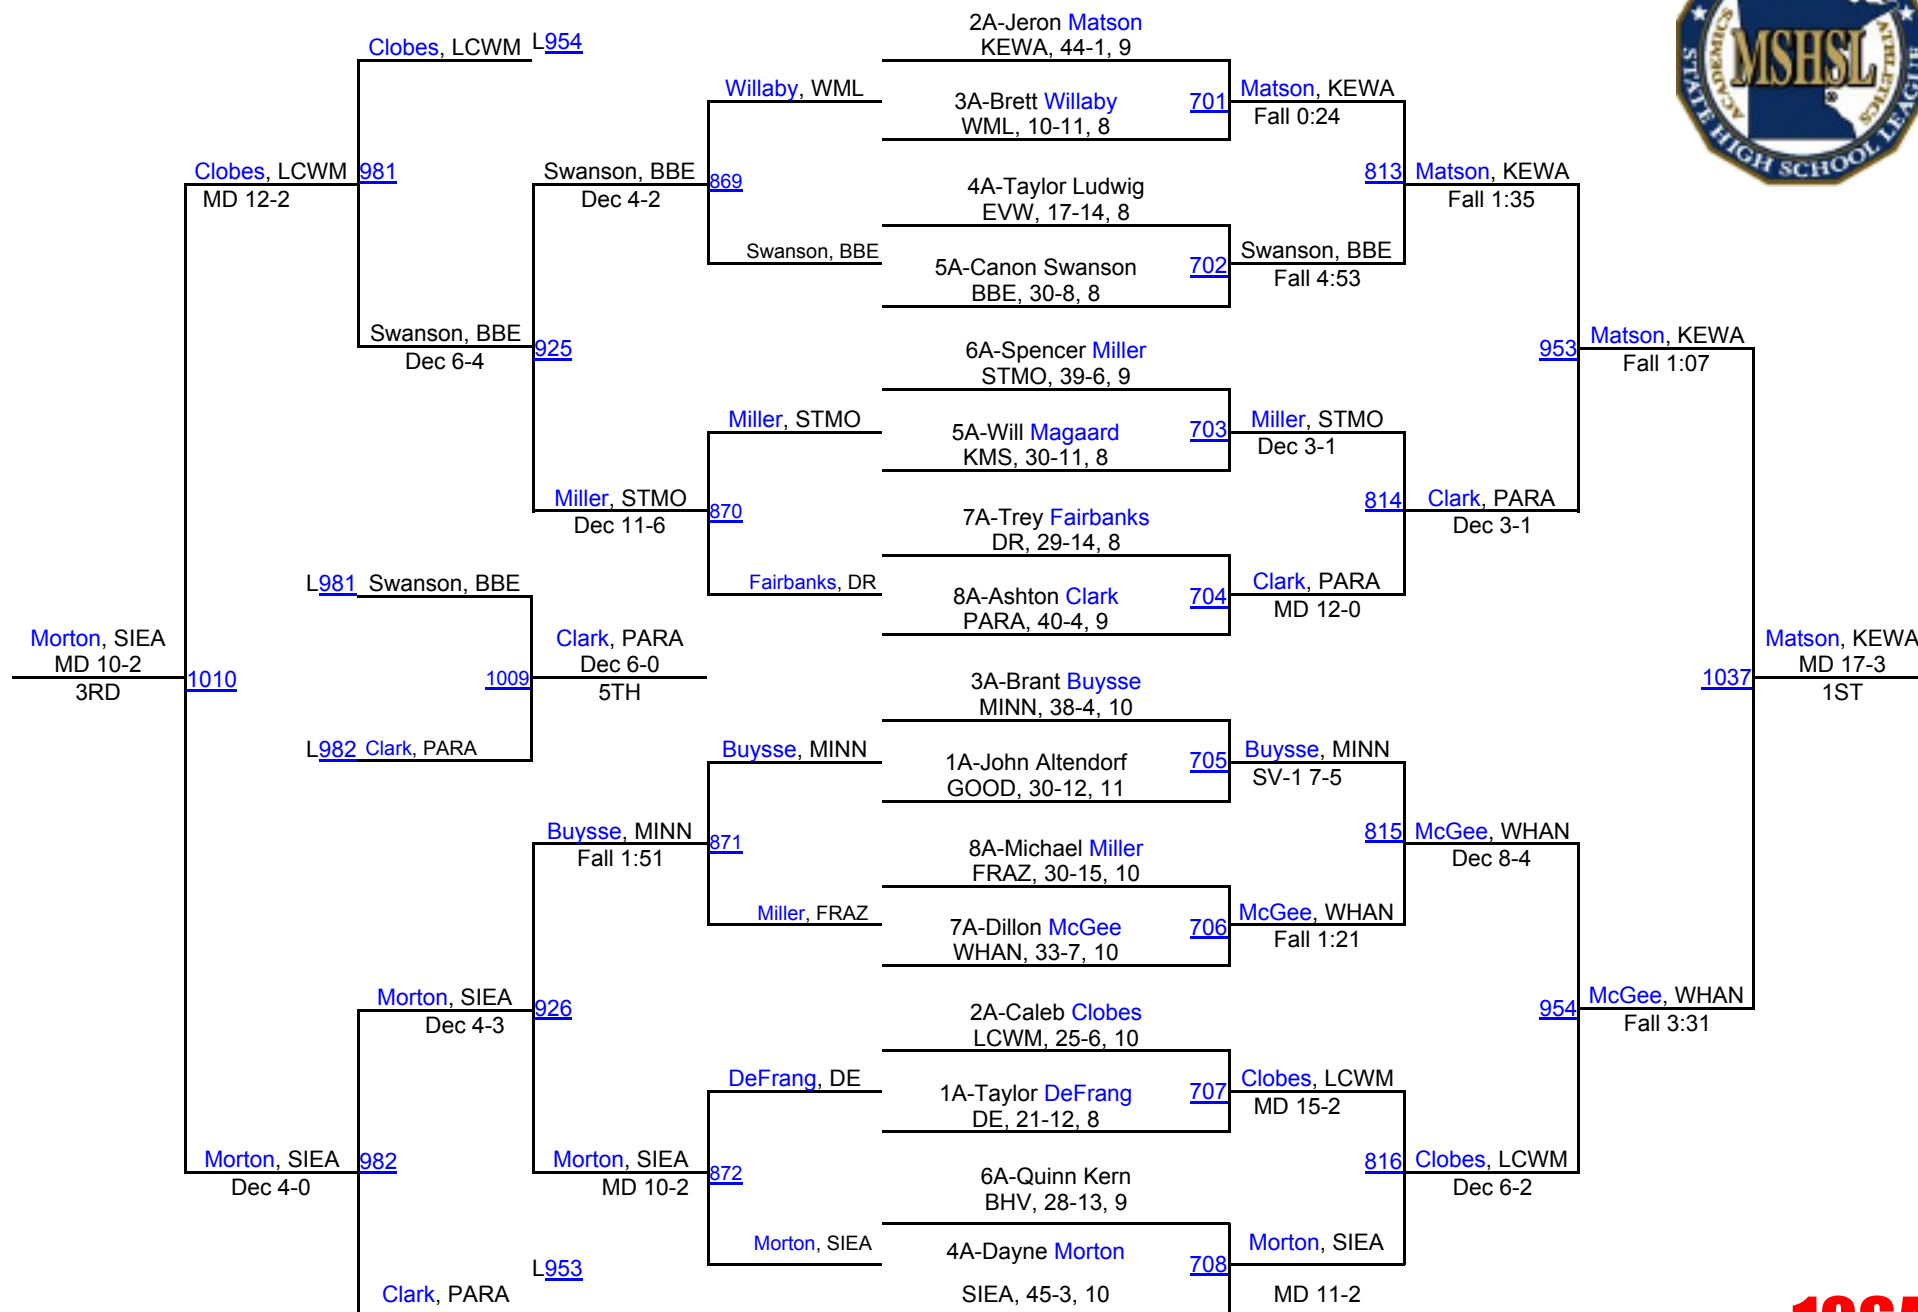

2016 MSHSL State Championships