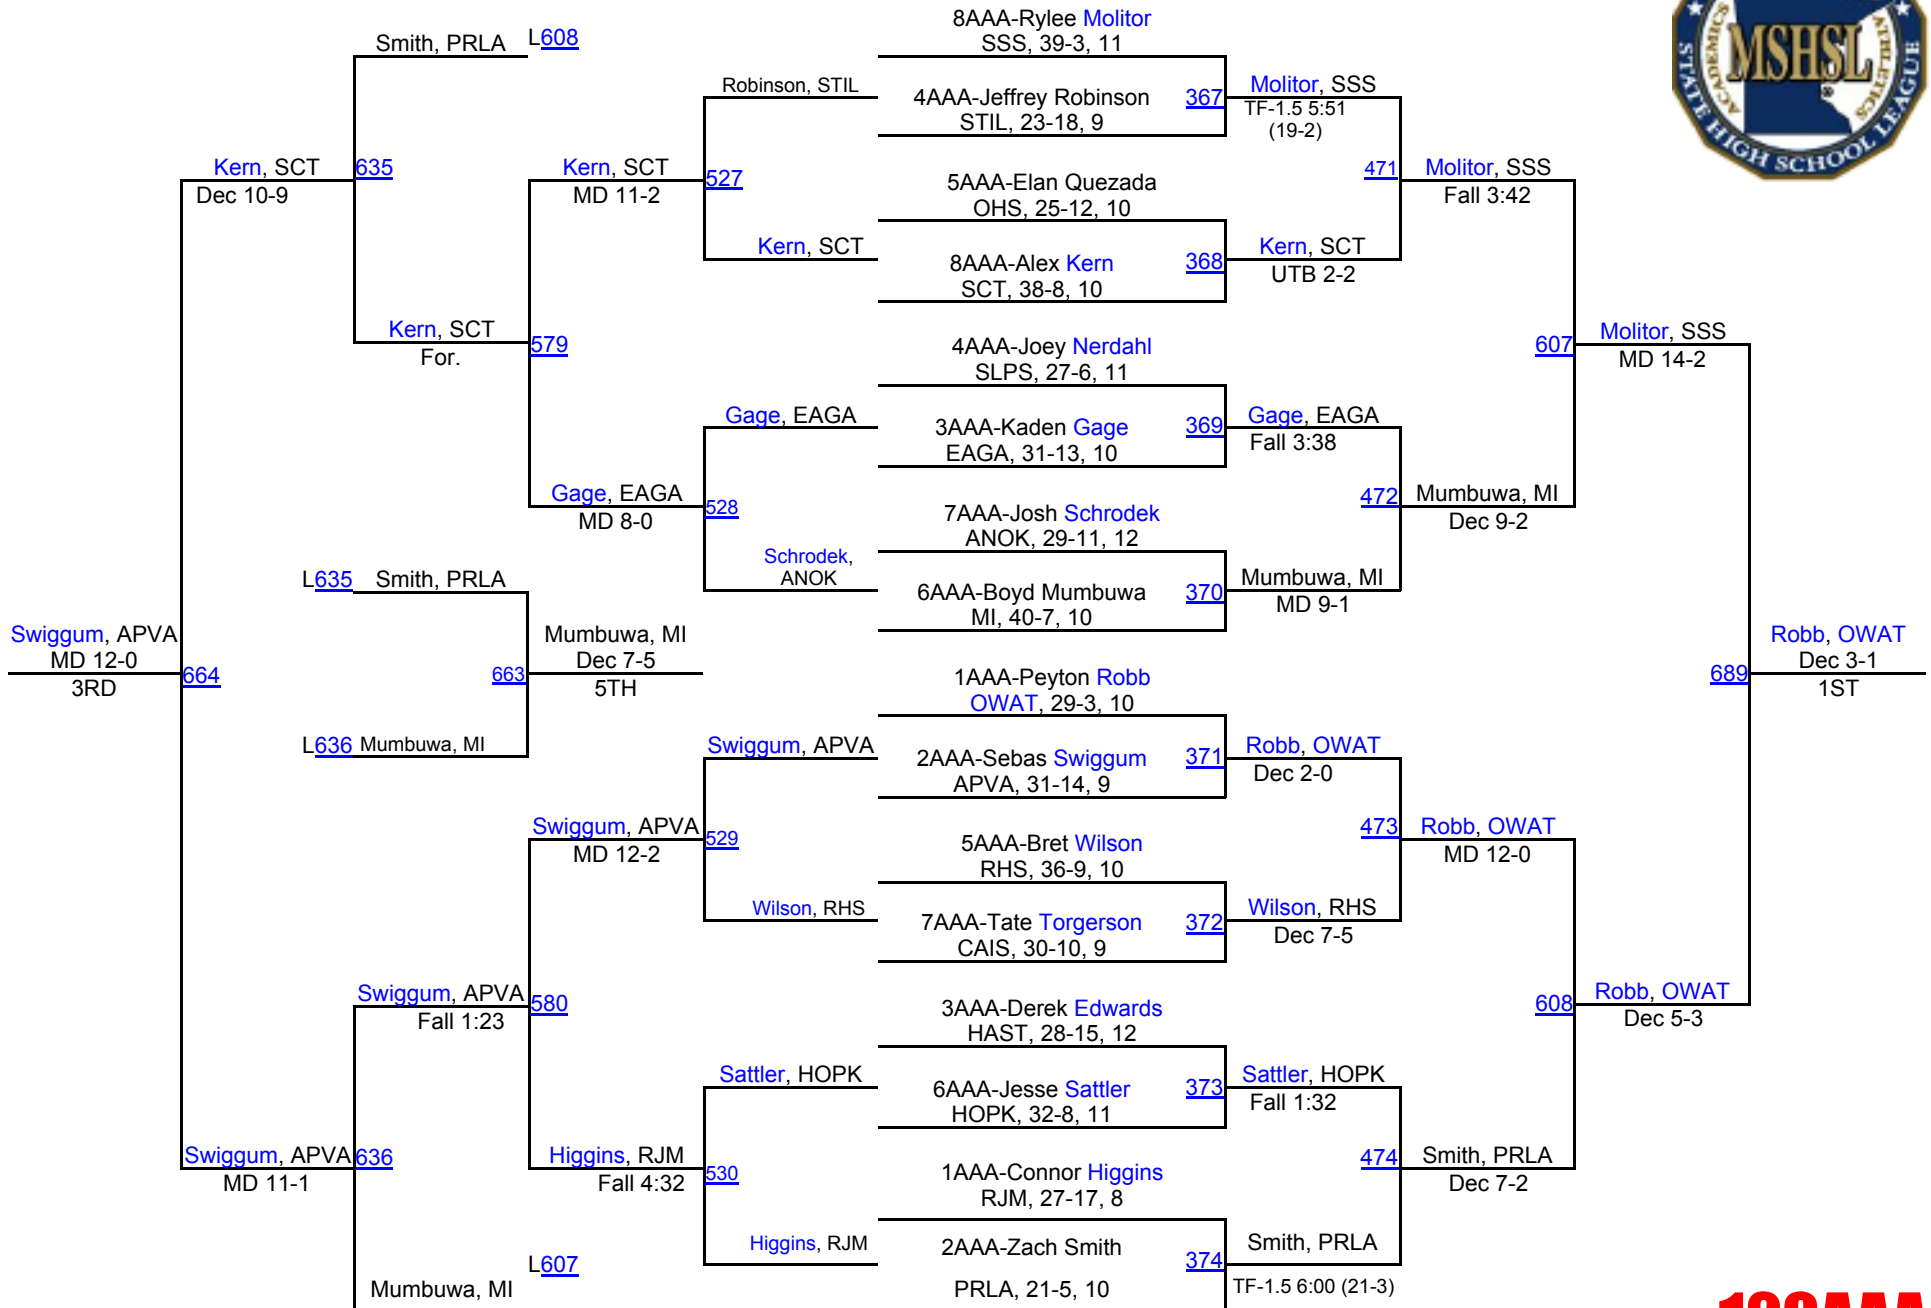

2016 MSHSL State Championships

113AAA

2016 MSHSL State Championships

120AAA

2016 MSHSL State Championships

152AAA

2016 MSHSL State Championships

170AAA