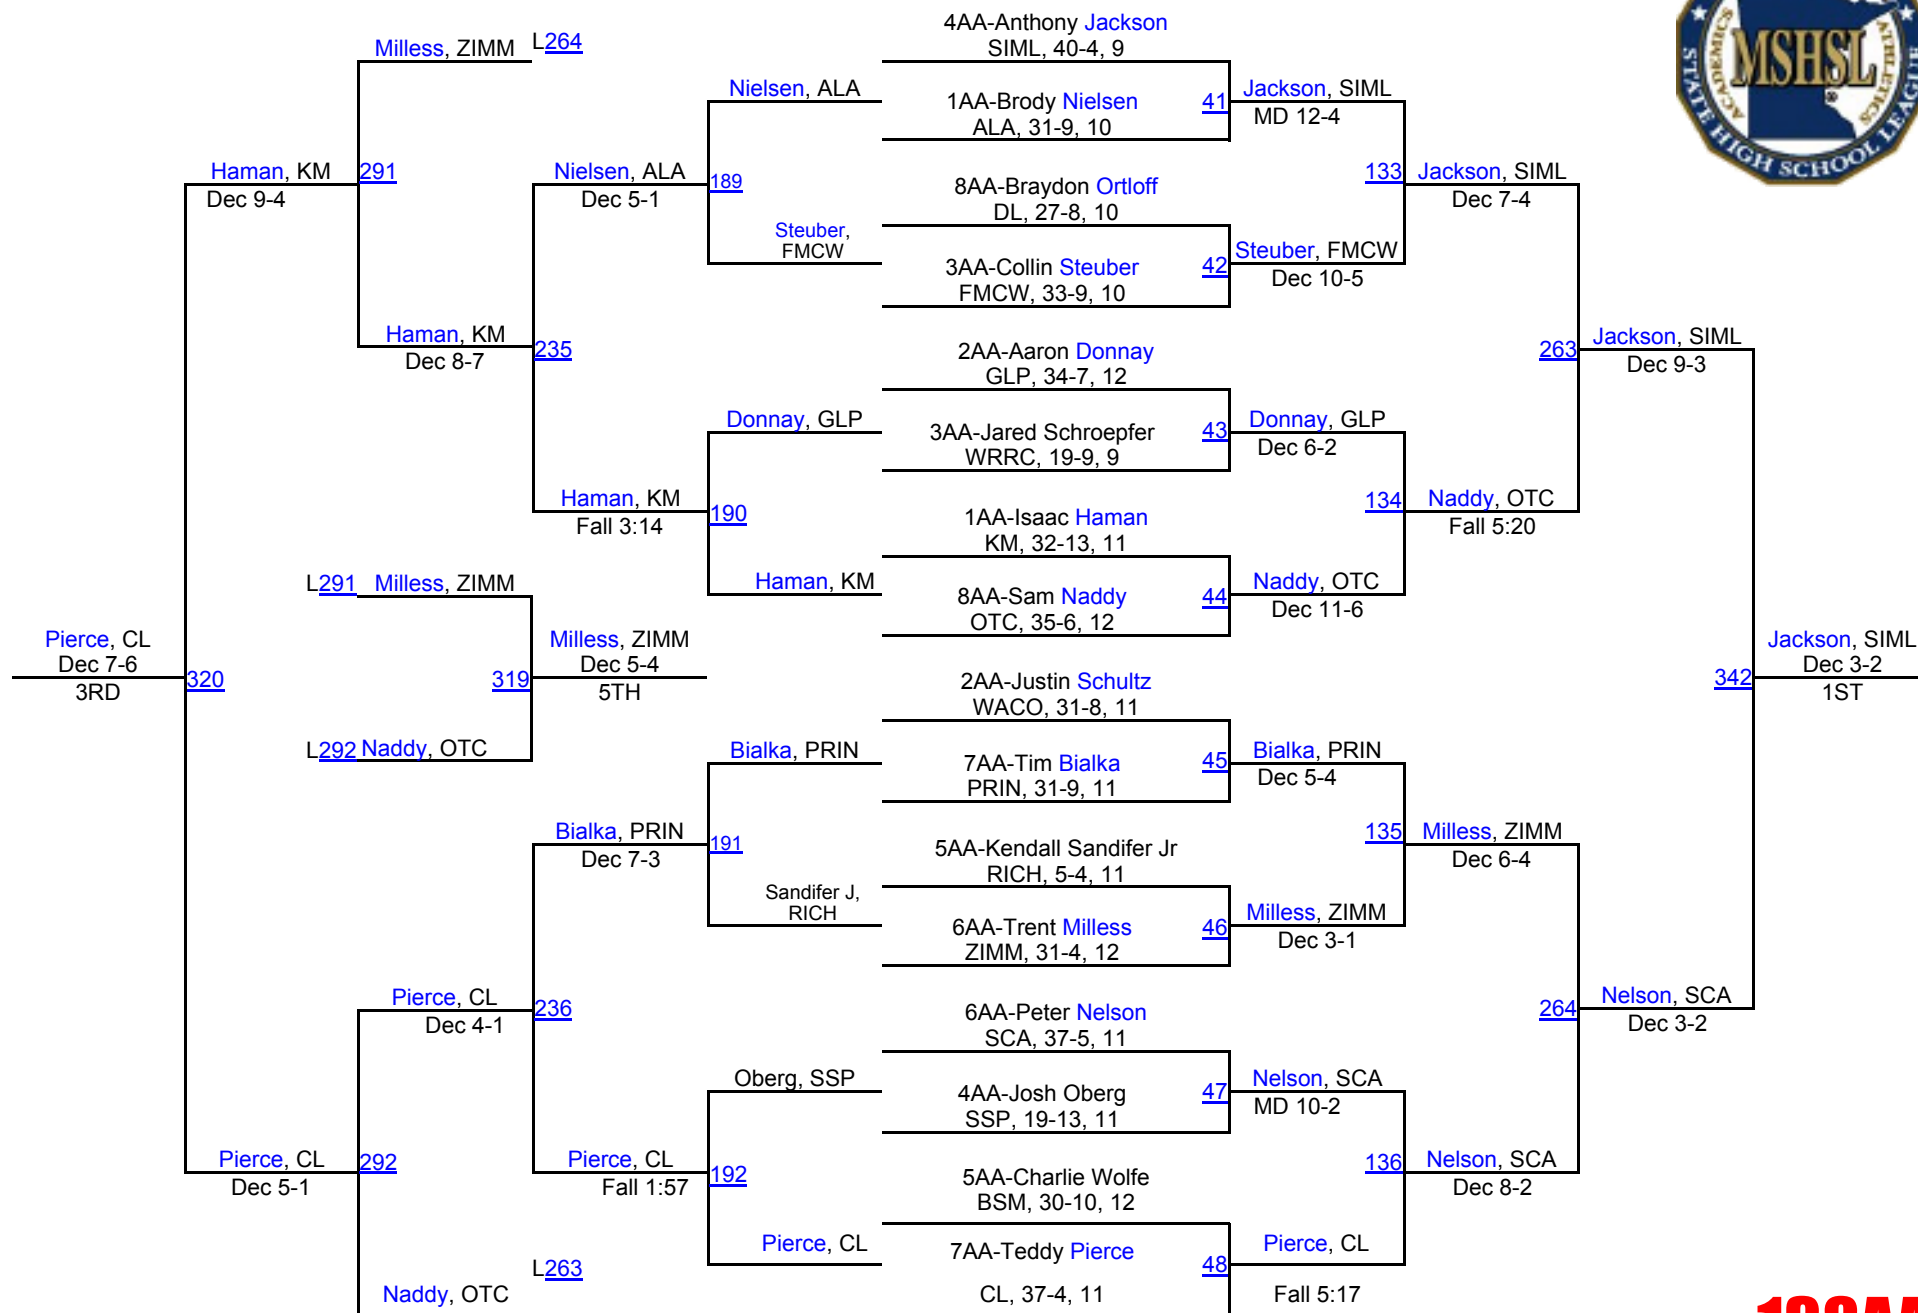

2016 MSHSL State Championships

113AA

2016 MSHSL State Championships

120AA

2016 MSHSL State Championships

2016 MSHSL State Championships

2016 MSHSL State Championships

138AA