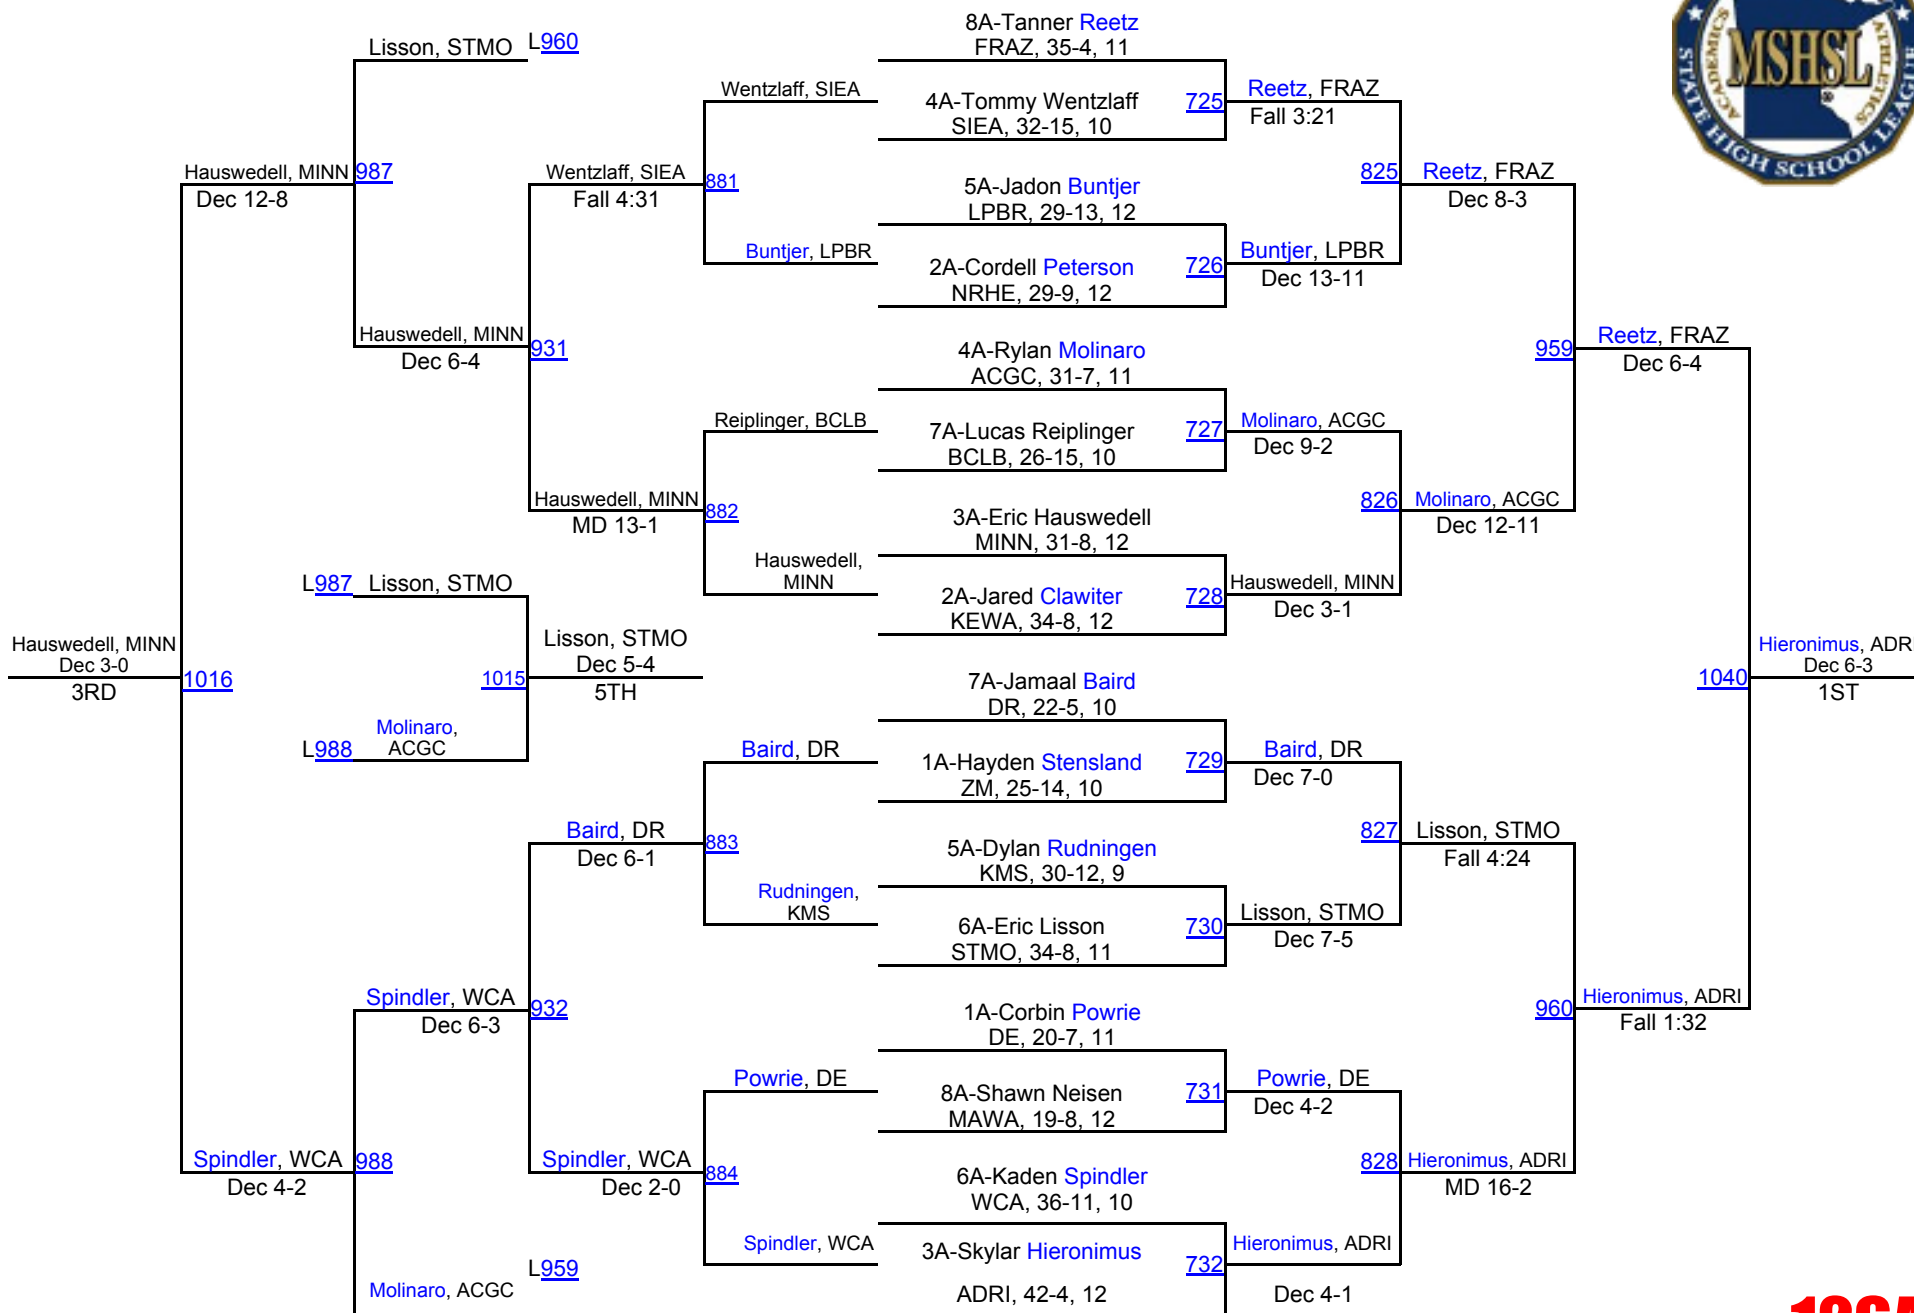

2016 MSHSL State Championships

285AA

2016 MSHSL State Championships

2016 MSHSL State Championships

2016 MSHSL State Championships

2016 MSHSL State Championships

2016 MSHSL State Championships

2016 MSHSL State Championships