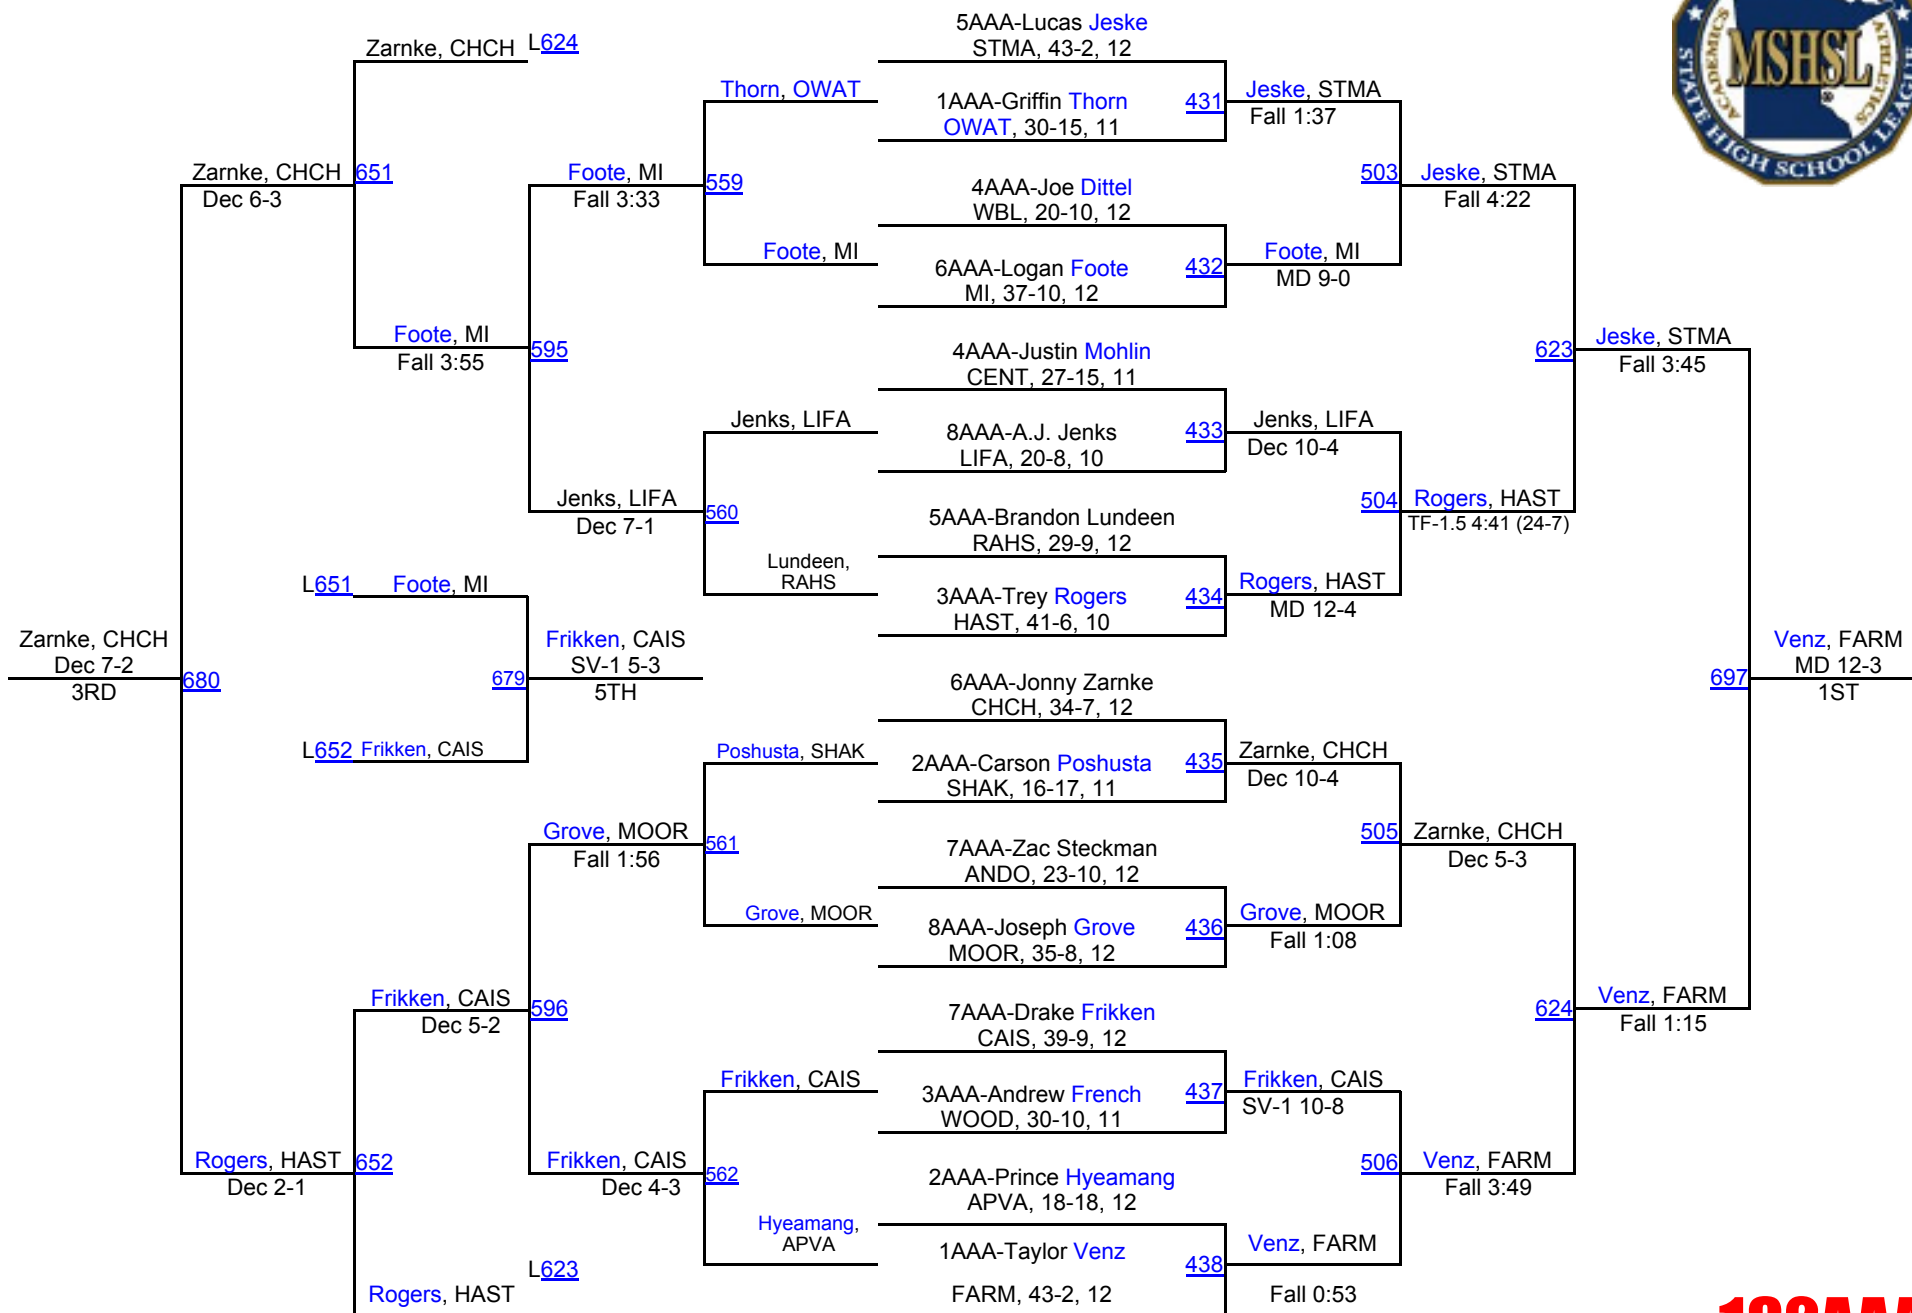

2016 MSHSL State Championships

182AAA