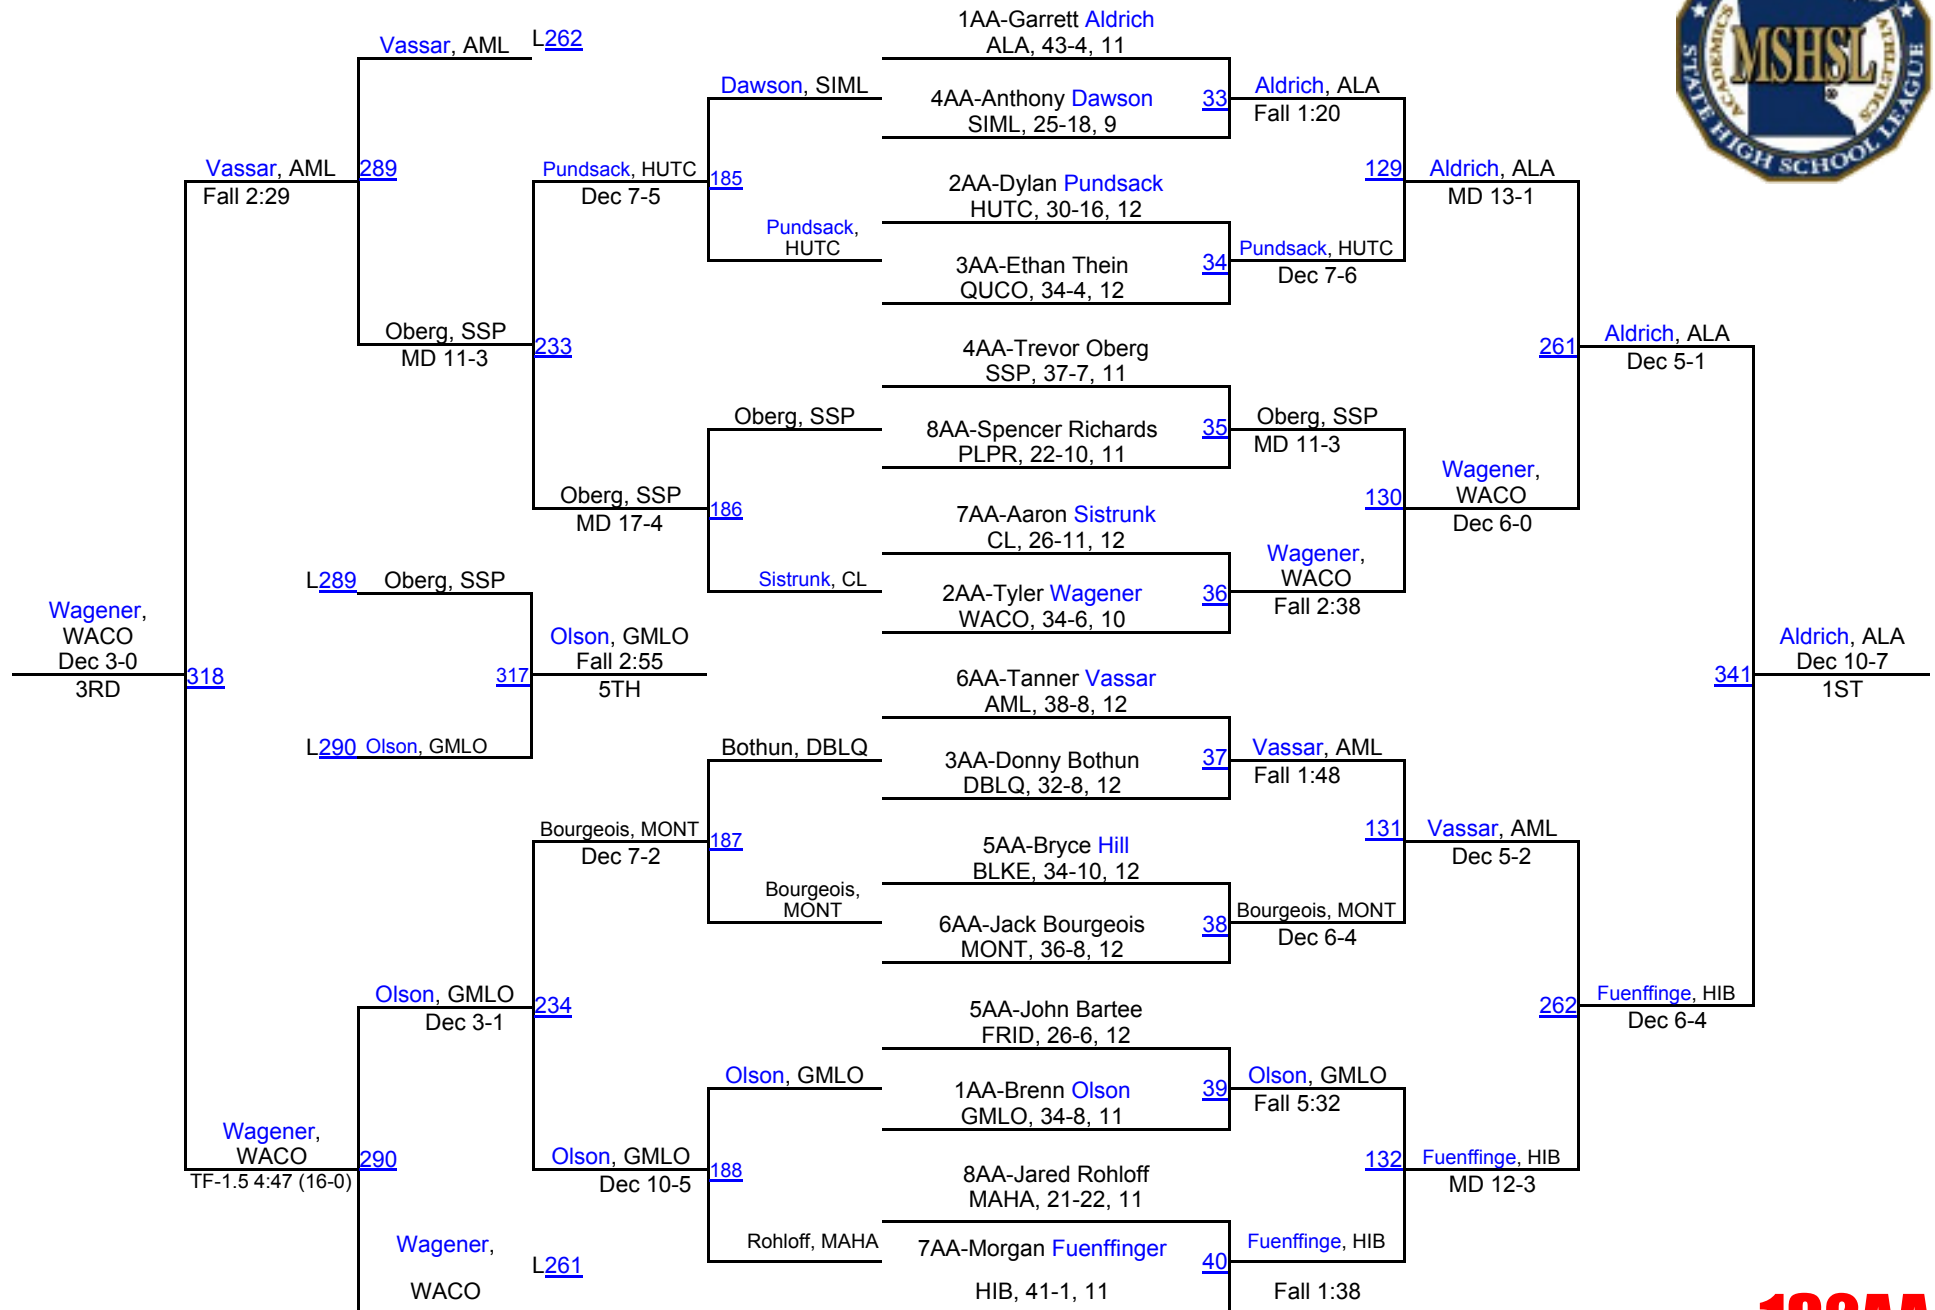

2016 MSHSL State Championships

113AA

2016 MSHSL State Championships

120AA

2016 MSHSL State Championships

2016 MSHSL State Championships

2016 MSHSL State Championships

138AA