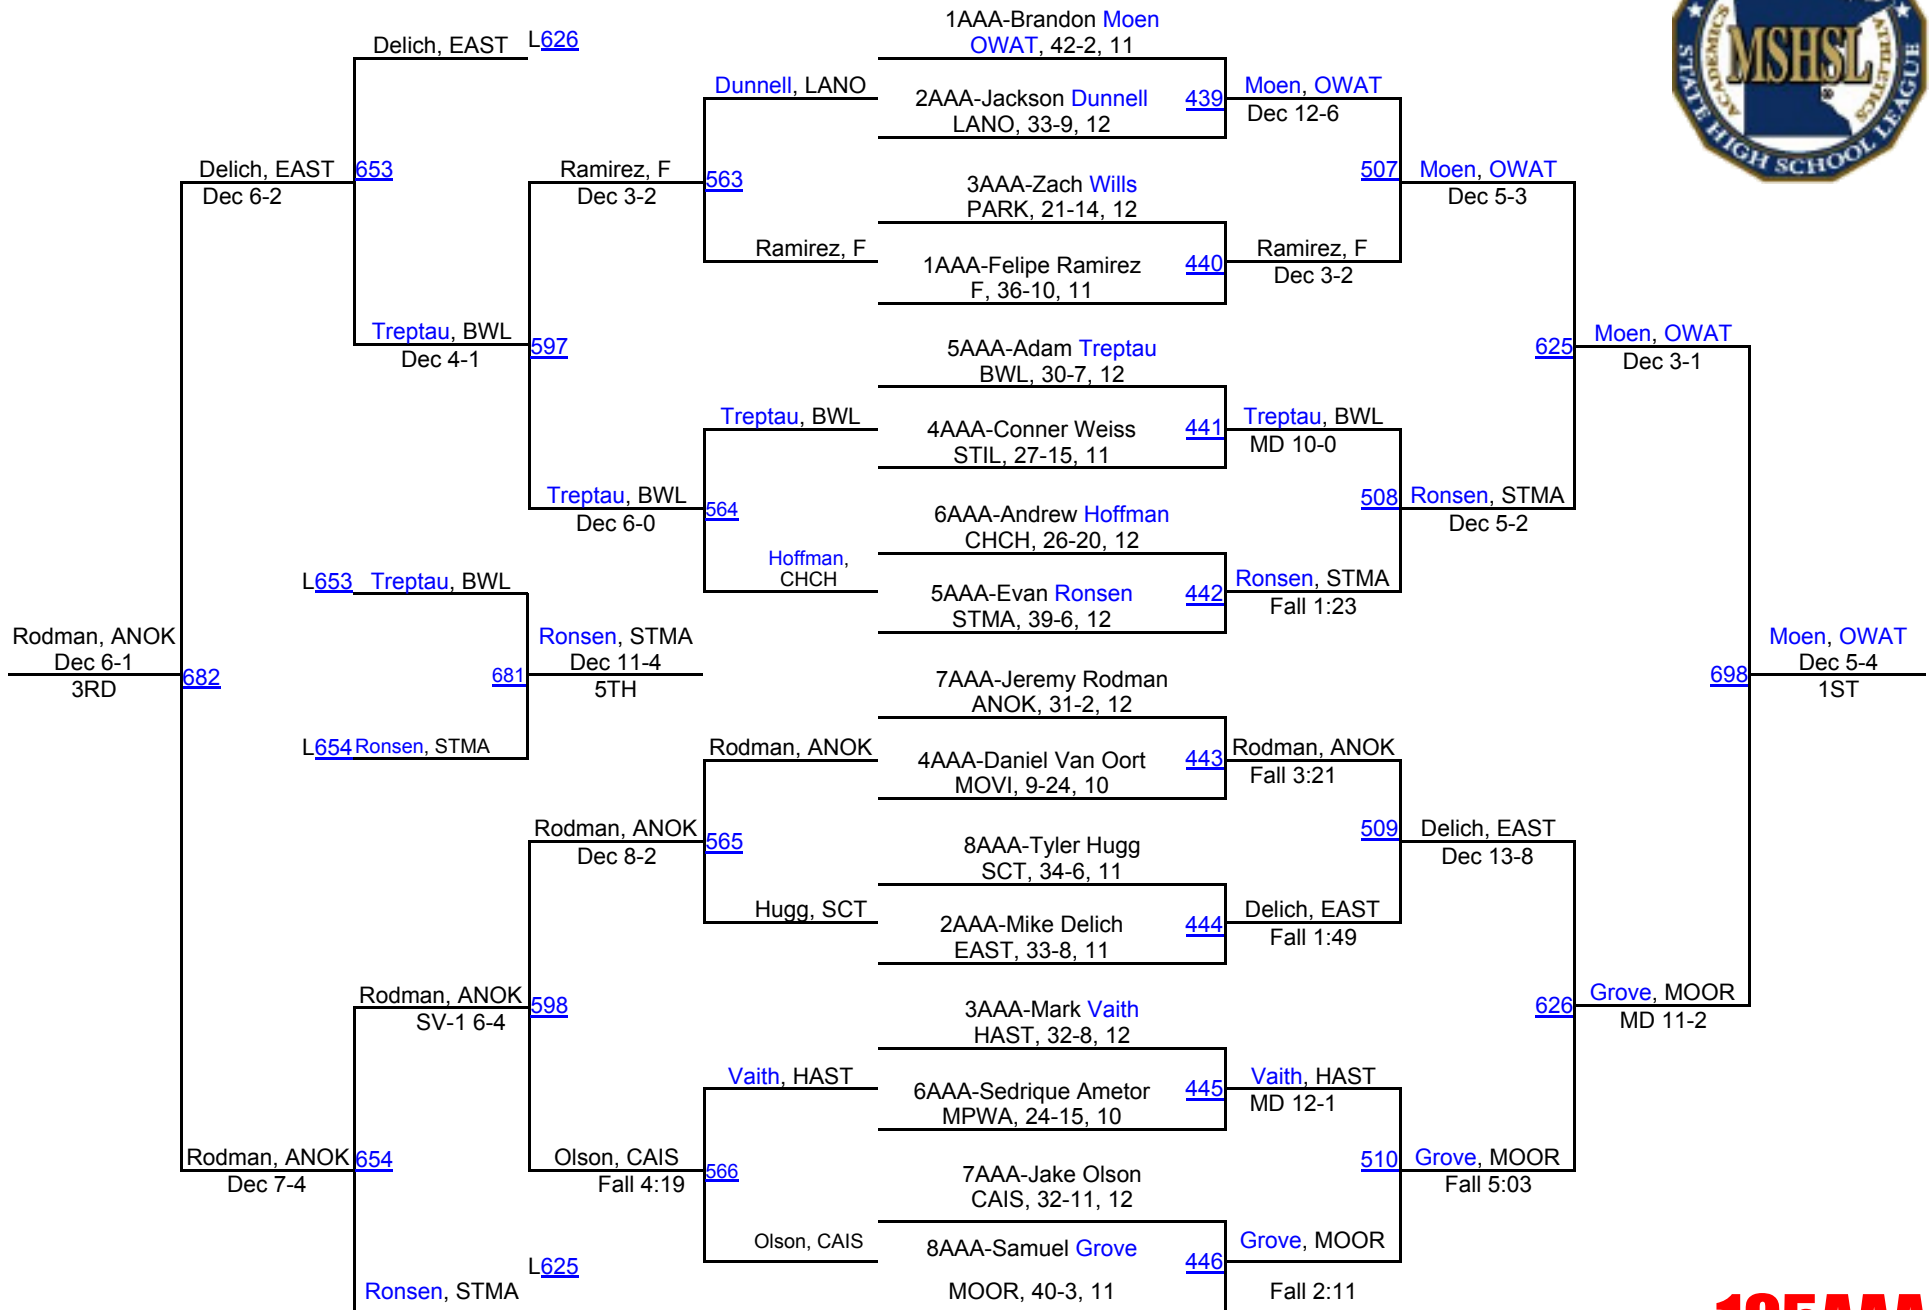

2016 MSHSL State Championships

195AAA