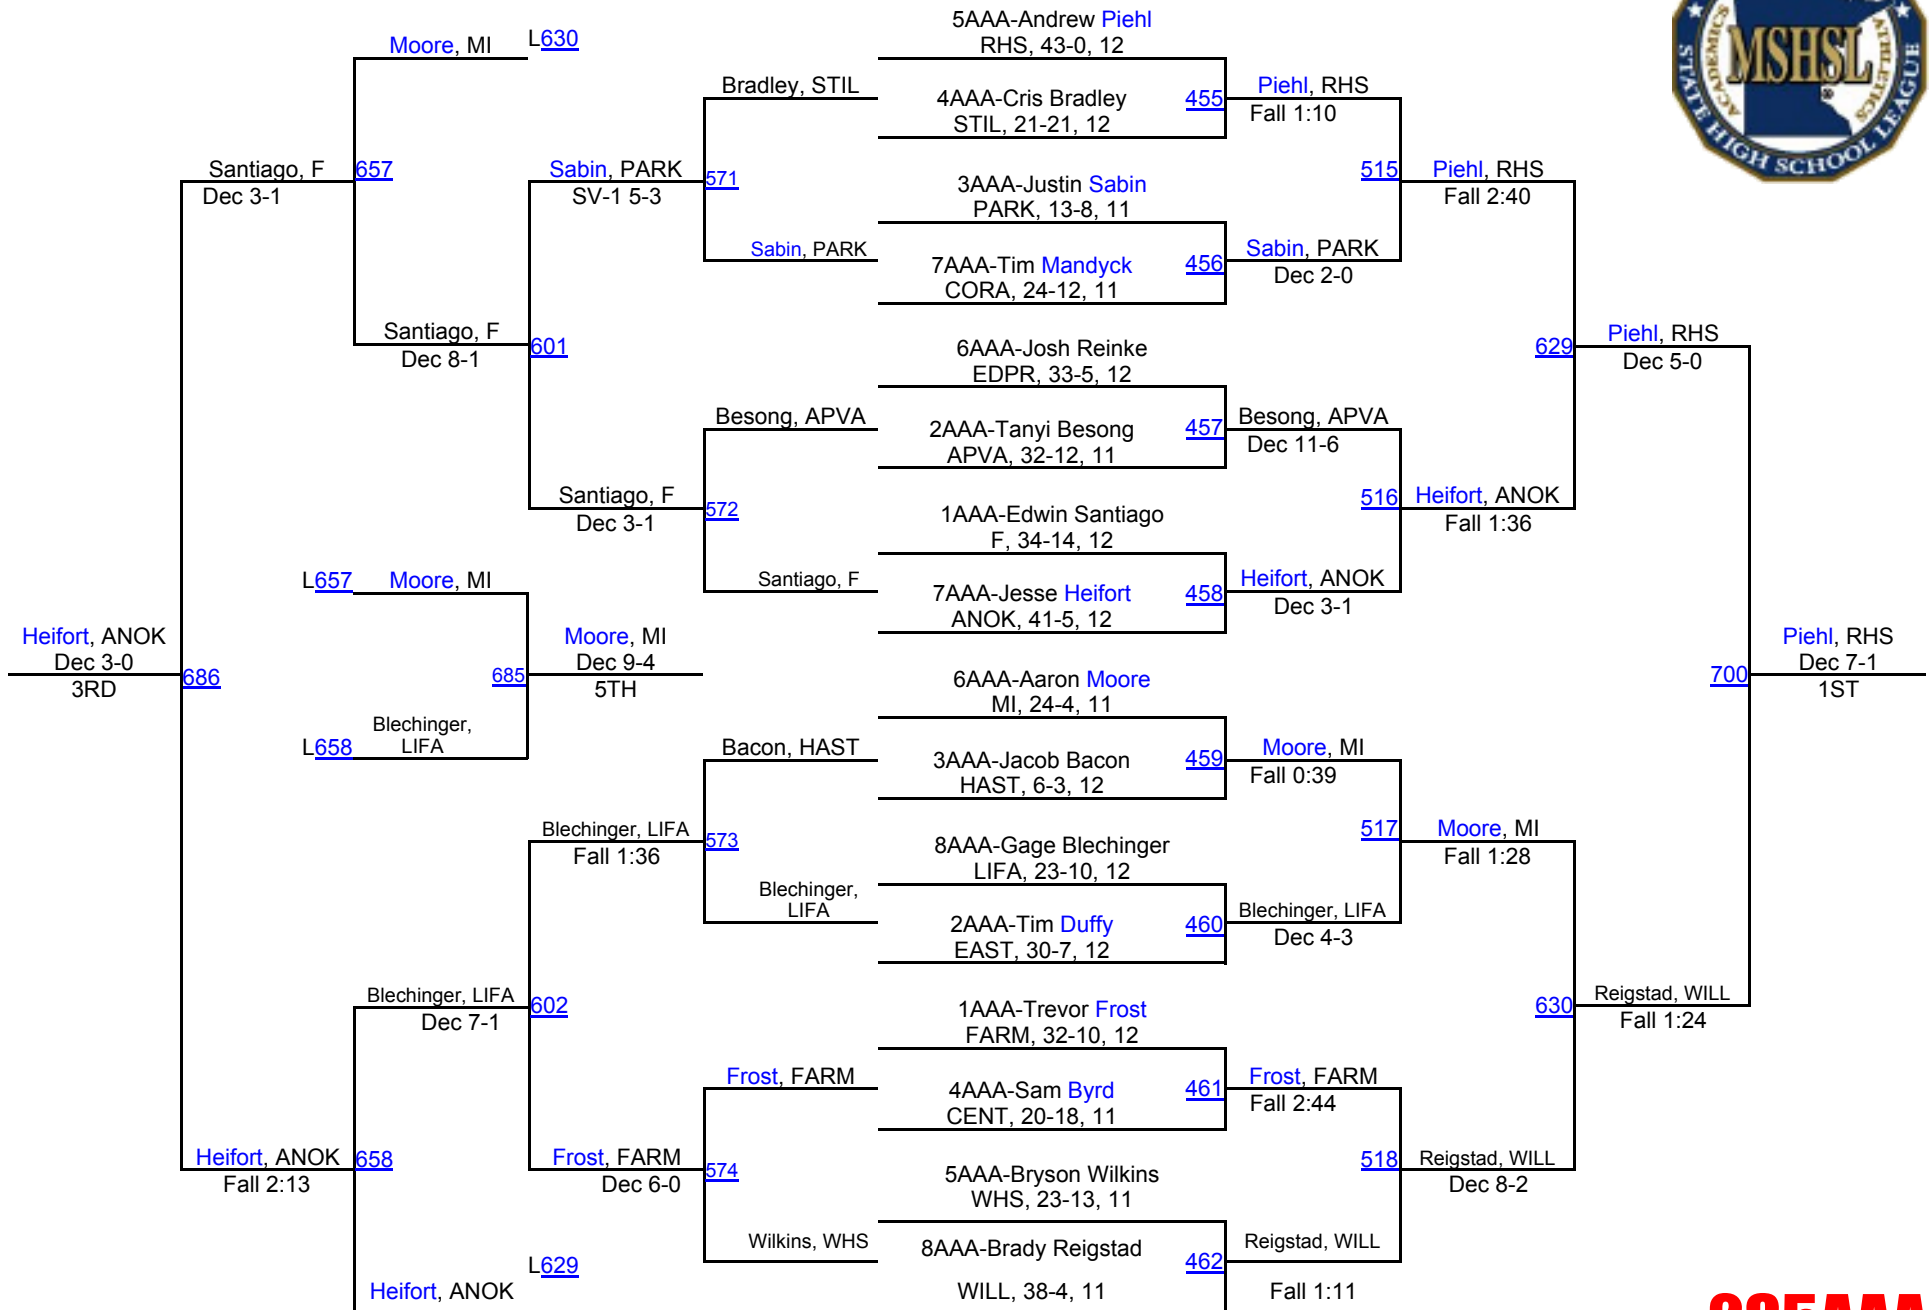

2016 MSHSL State Championships

182AAA

2016 MSHSL State Championships

195AAA

2016 MSHSL State Championships

285AAA

2016 MSHSL State Championships

106AA