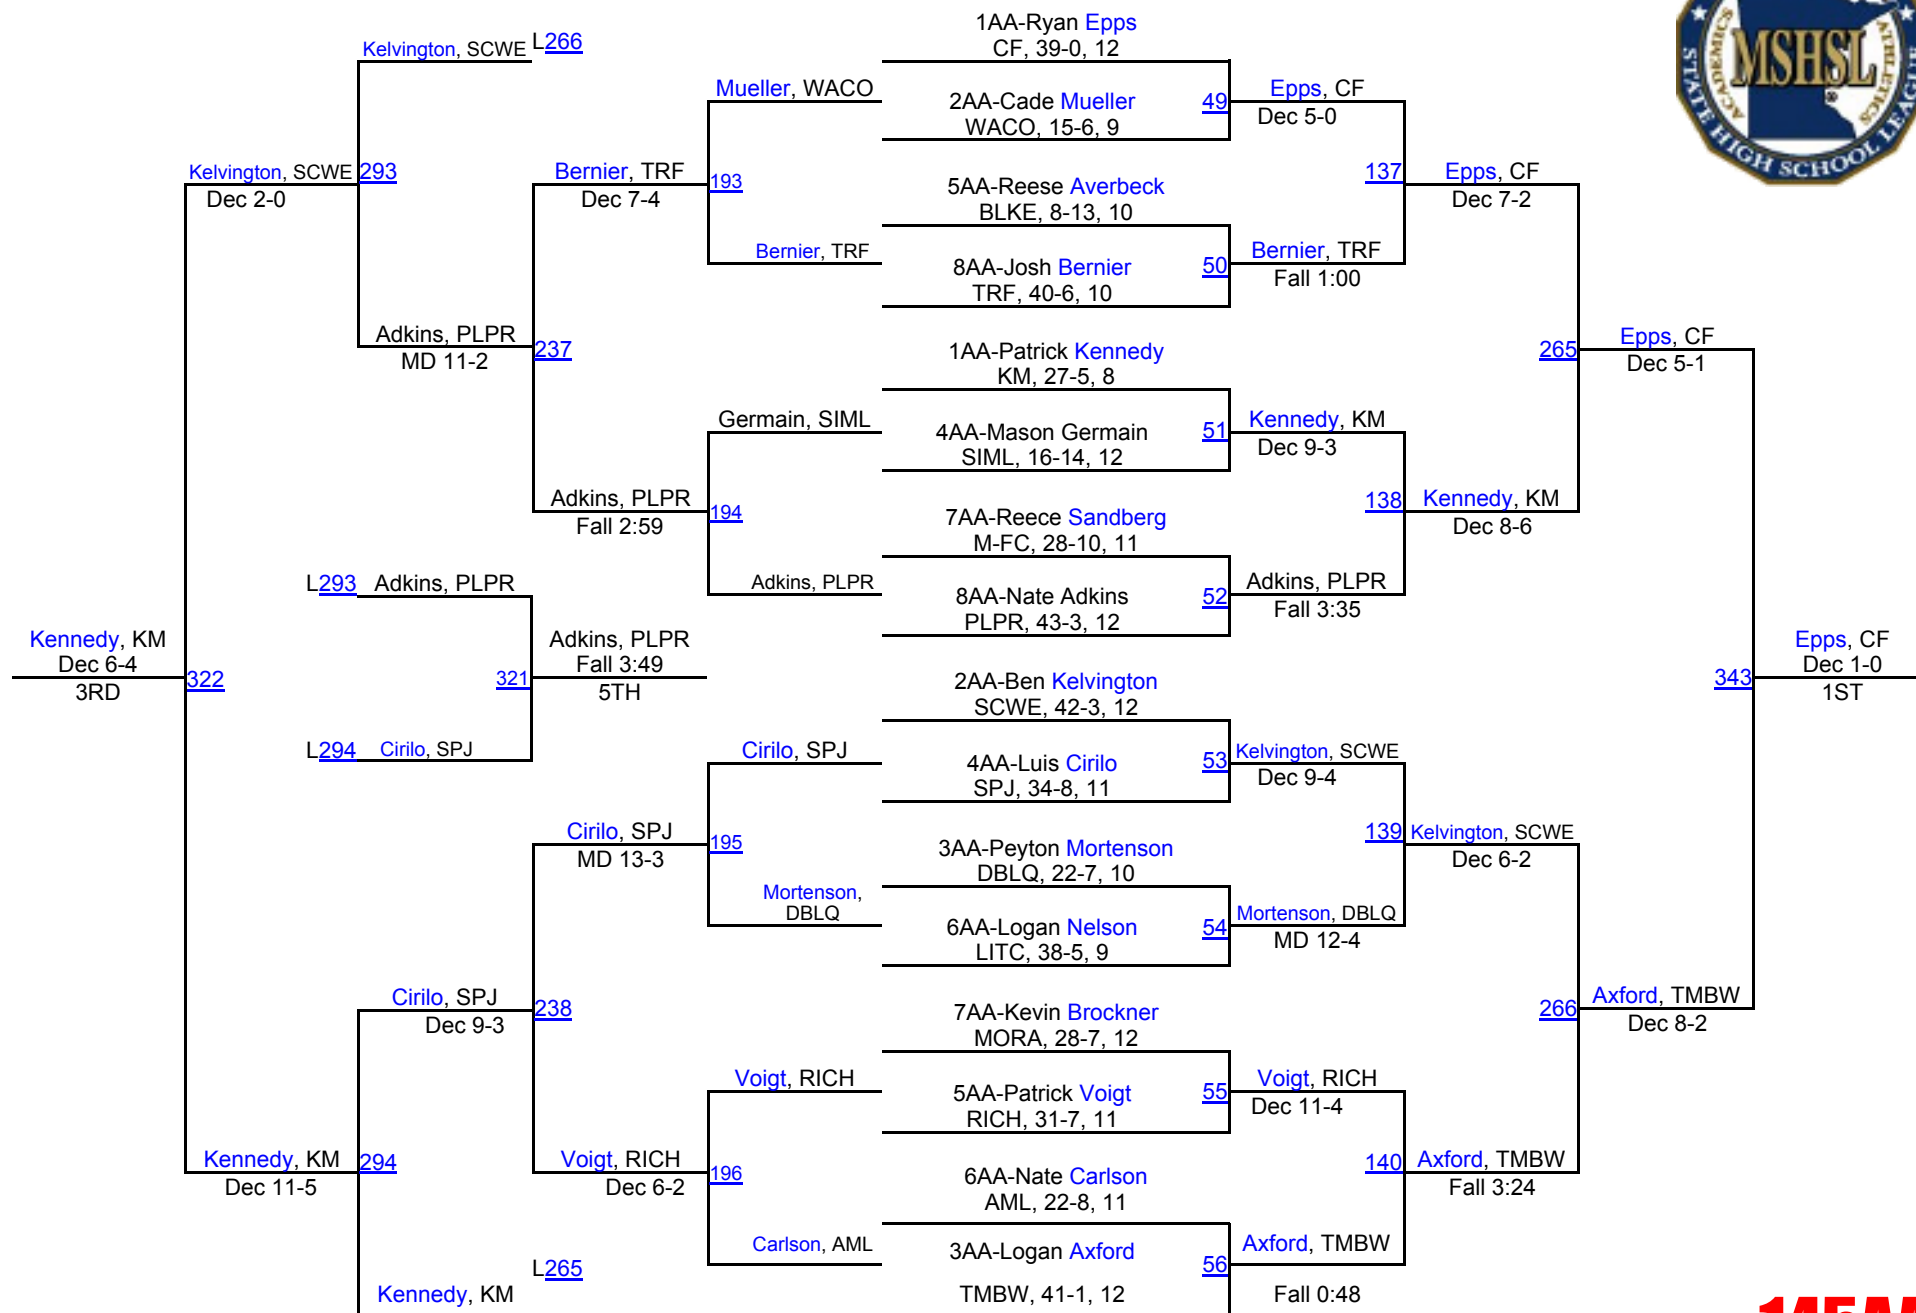

2016 MSHSL State Championships

145AA