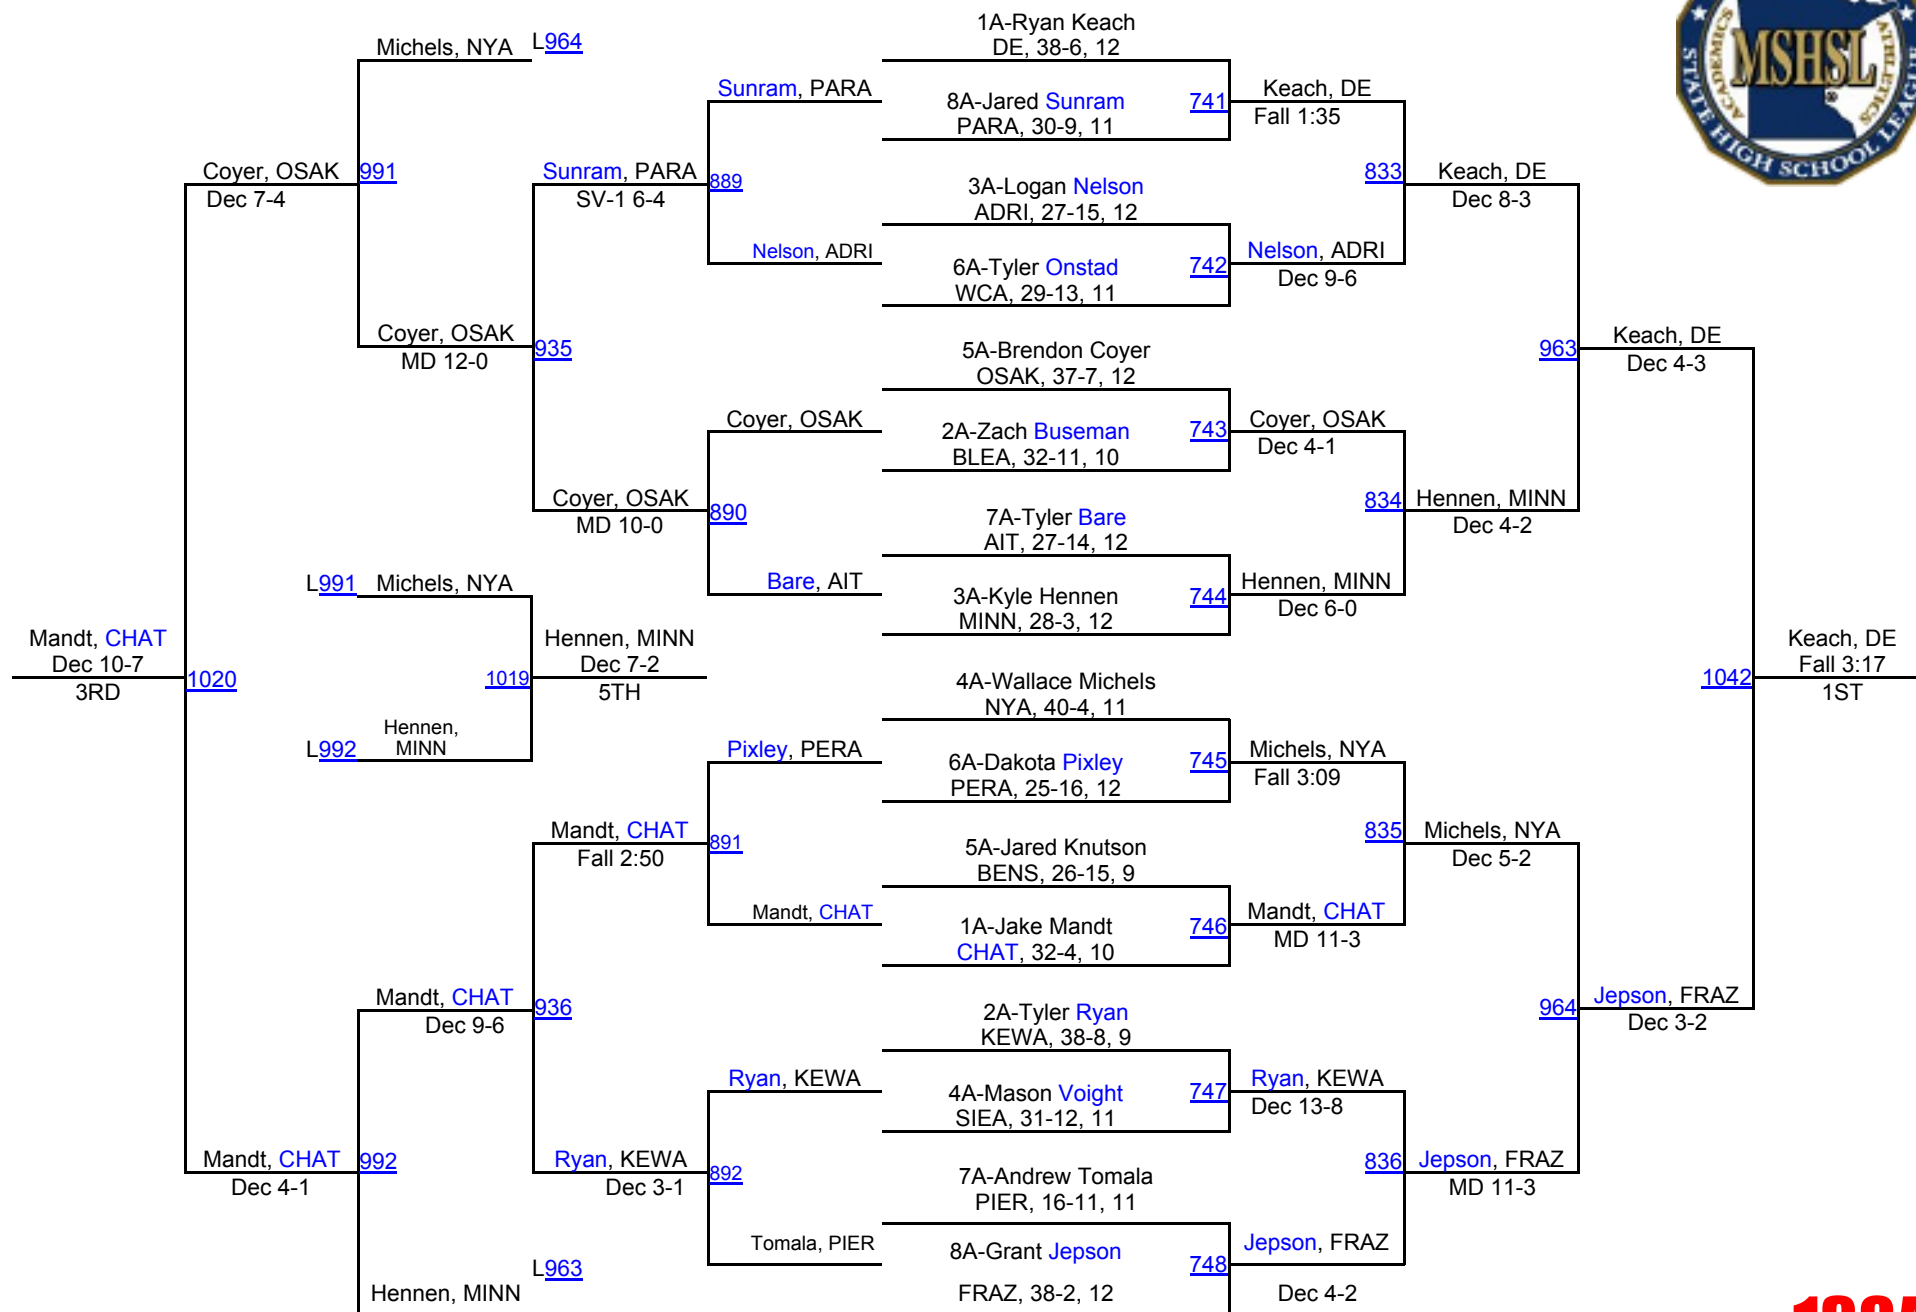

2016 MSHSL State Championships

285AA

2016 MSHSL State Championships

2016 MSHSL State Championships

2016 MSHSL State Championships

2016 MSHSL State Championships

2016 MSHSL State Championships

2016 MSHSL State Championships