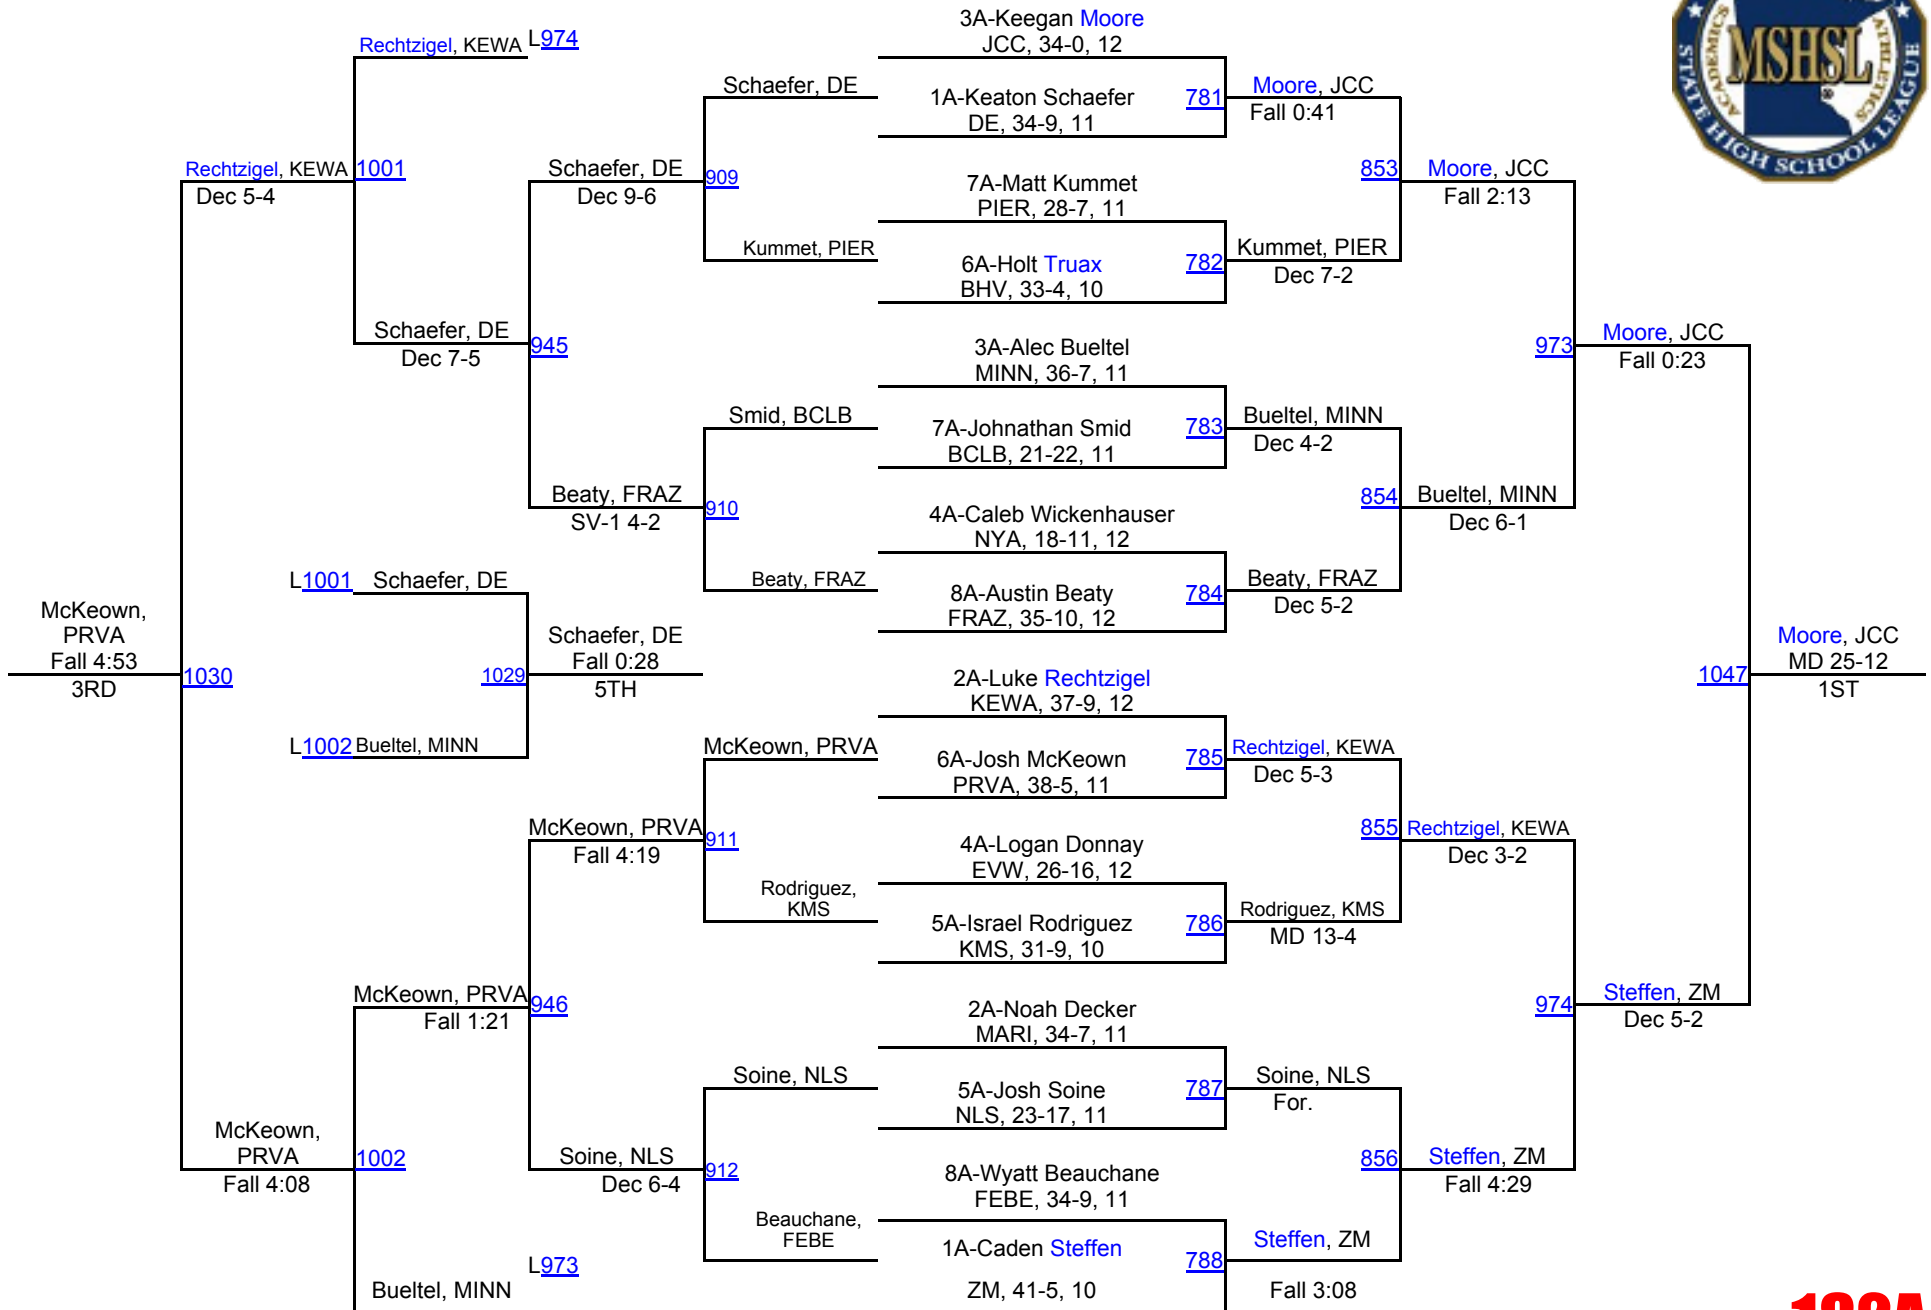

2016 MSHSL State Championships

160A

2016 MSHSL State Championships

2016 MSHSL State Championships

2016 MSHSL State Championships

2016 MSHSL State Championships