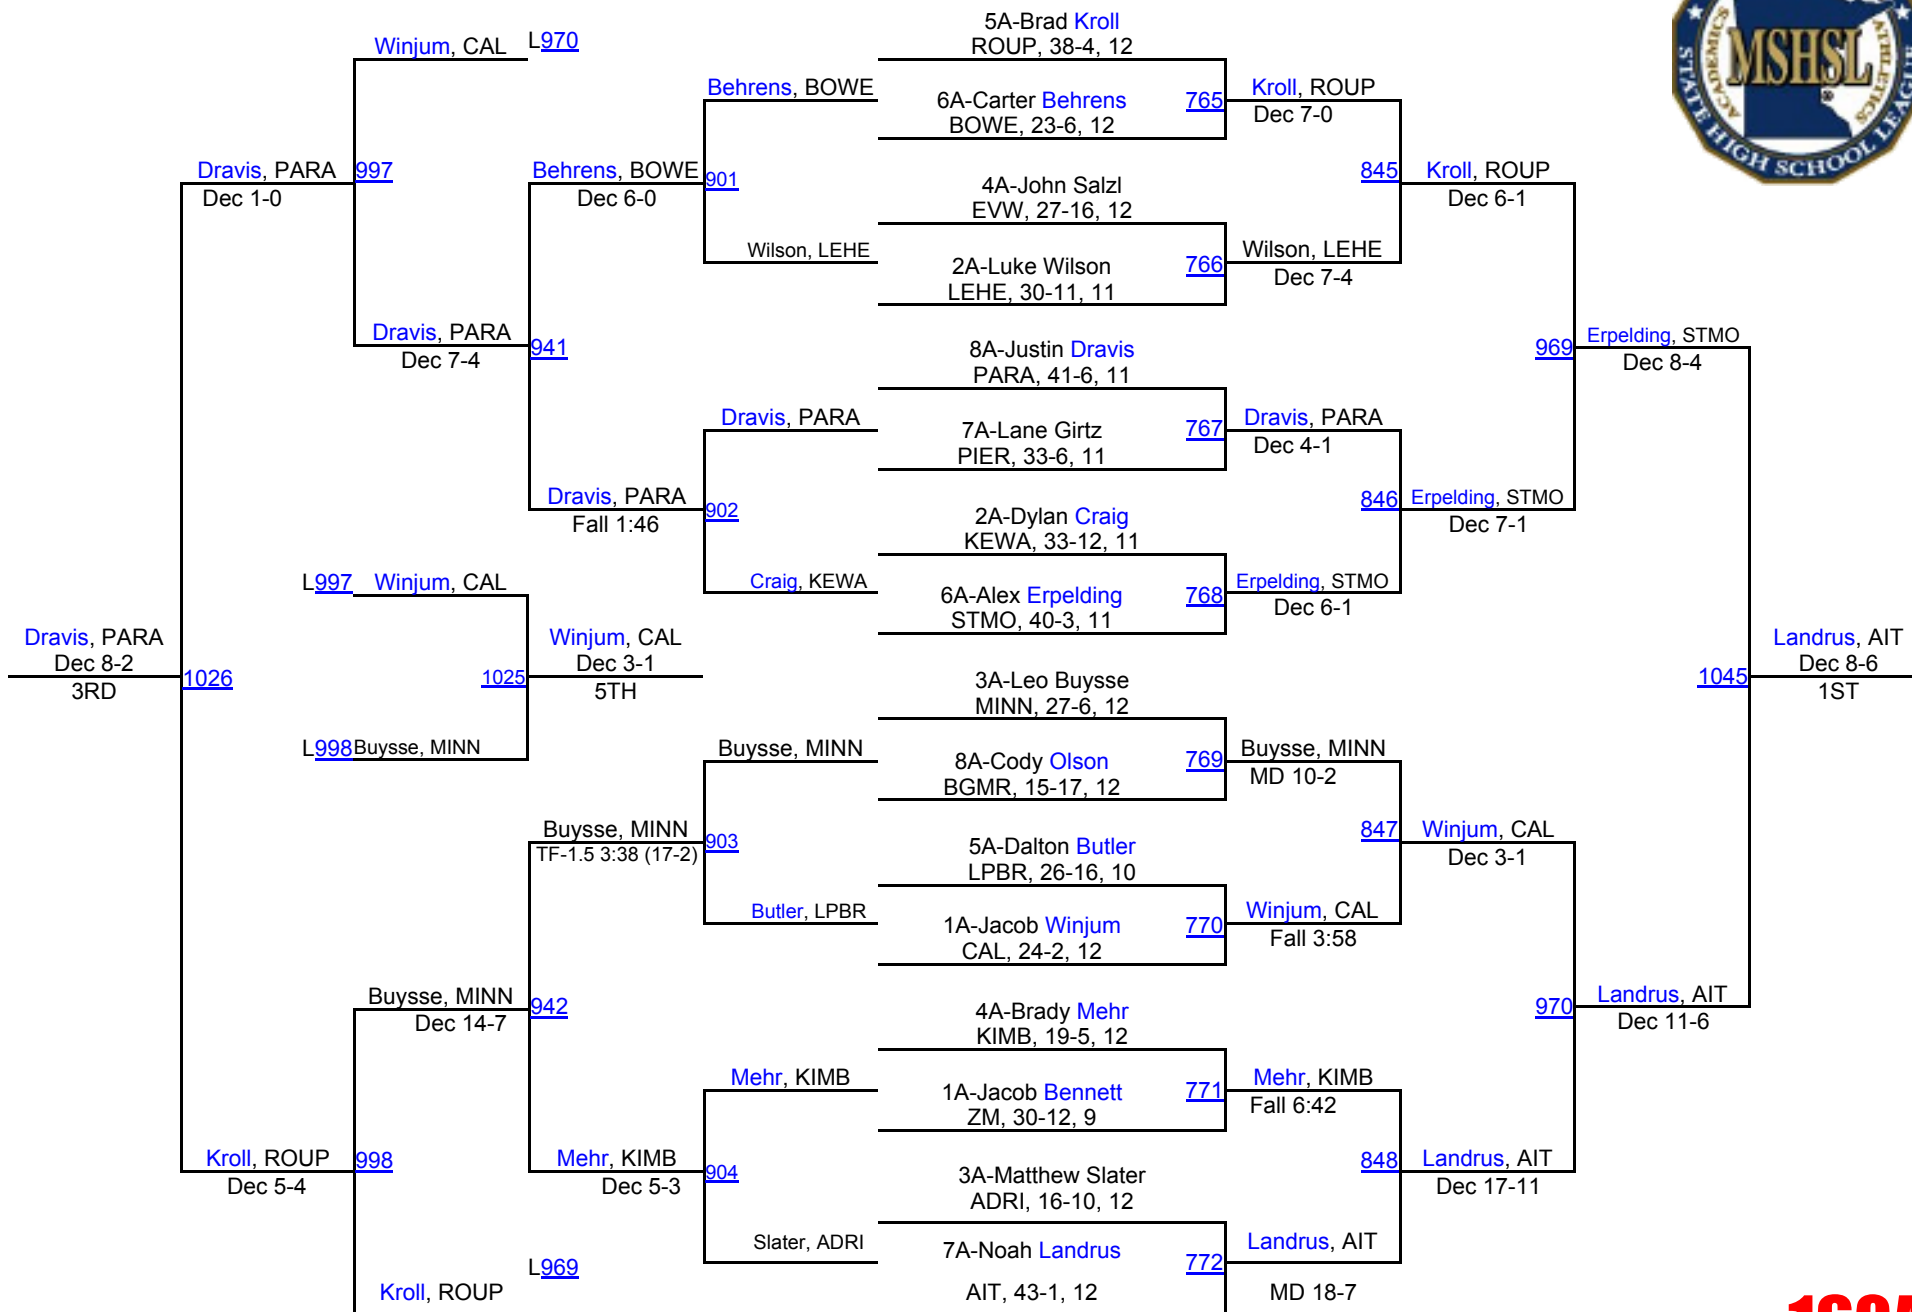

2016 MSHSL State Championships

160A