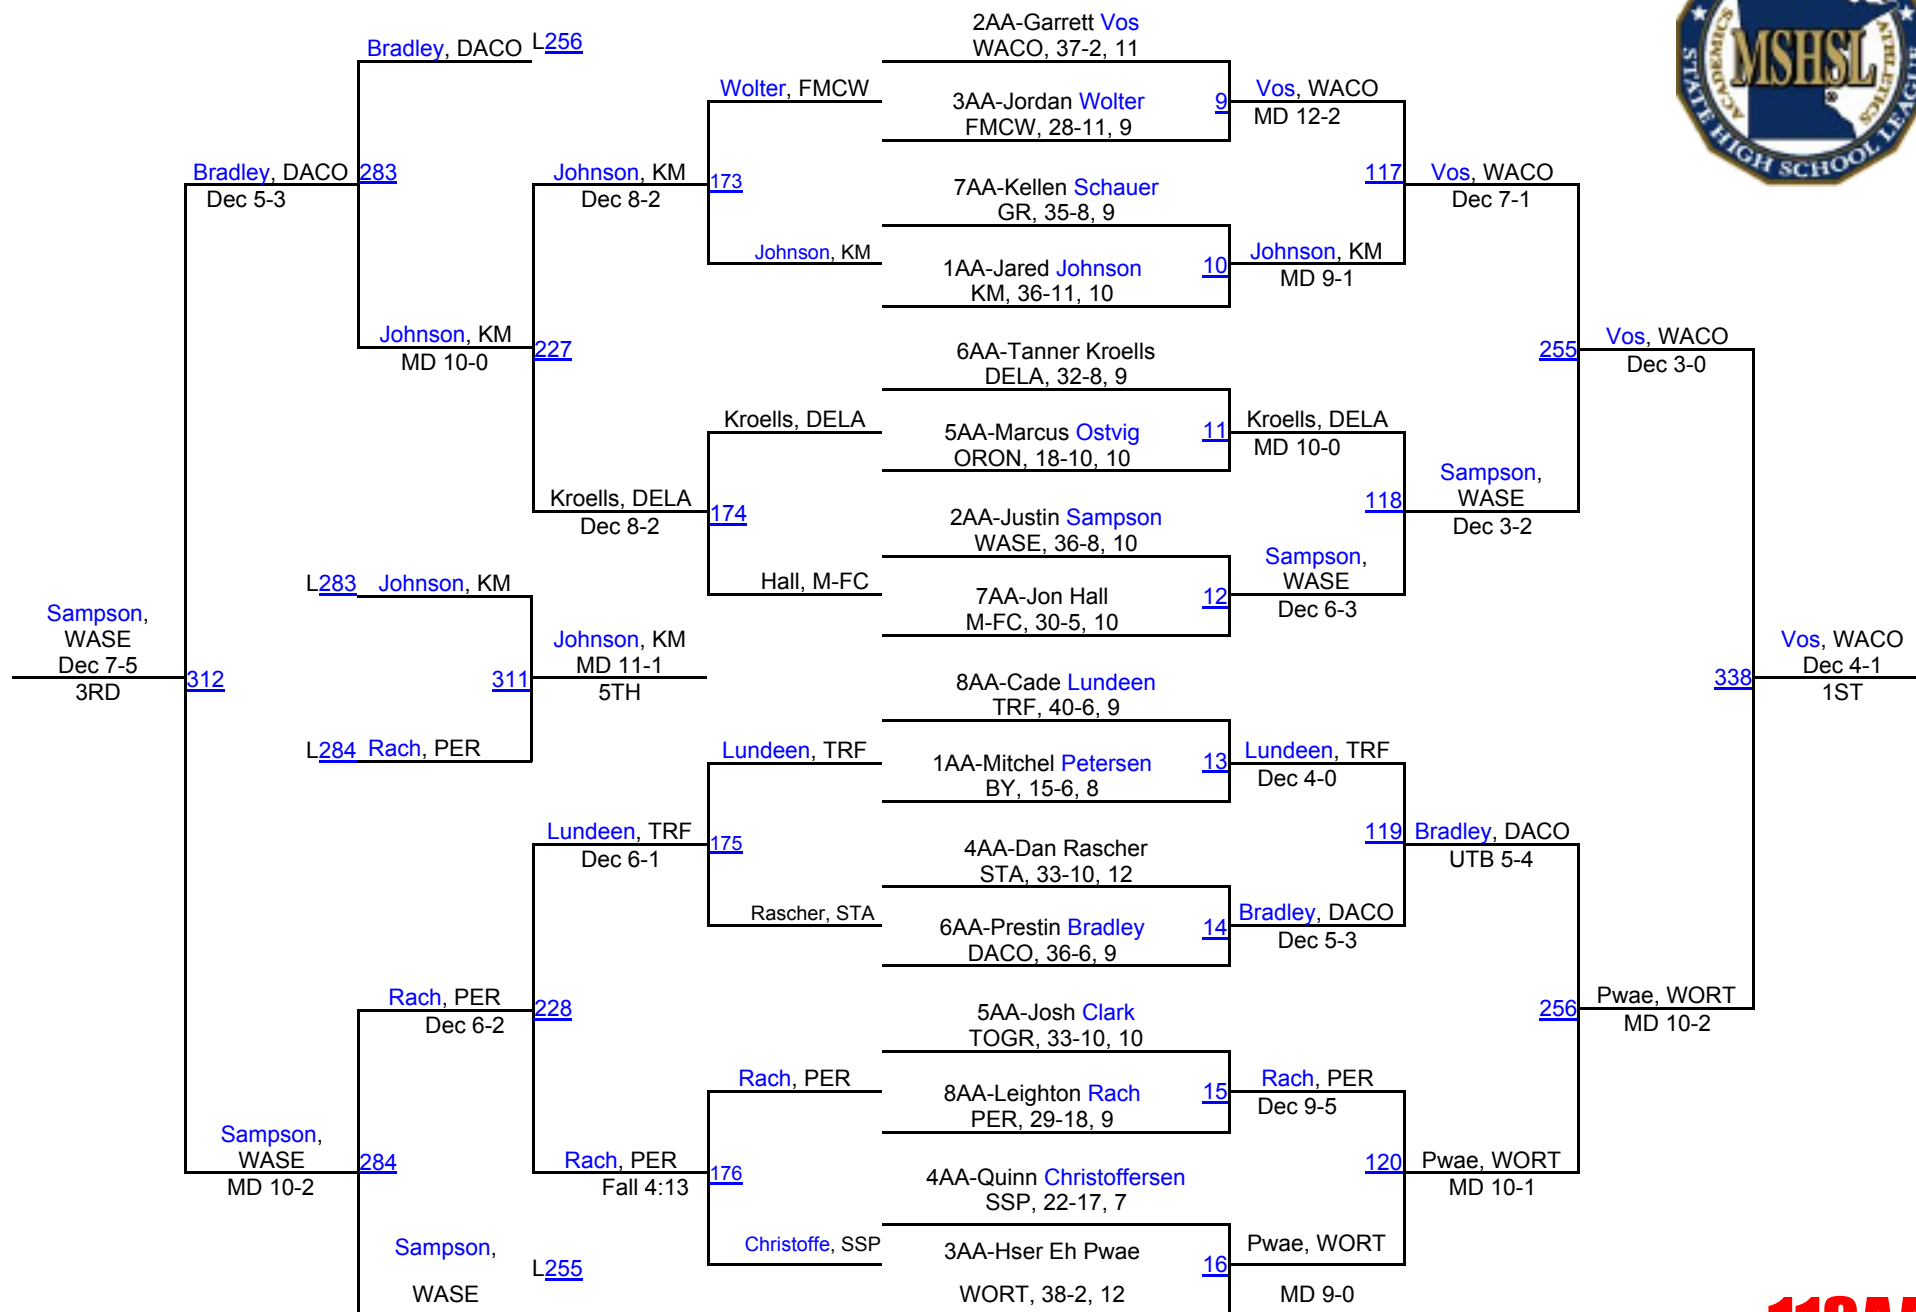

2016 MSHSL State Championships

113AA