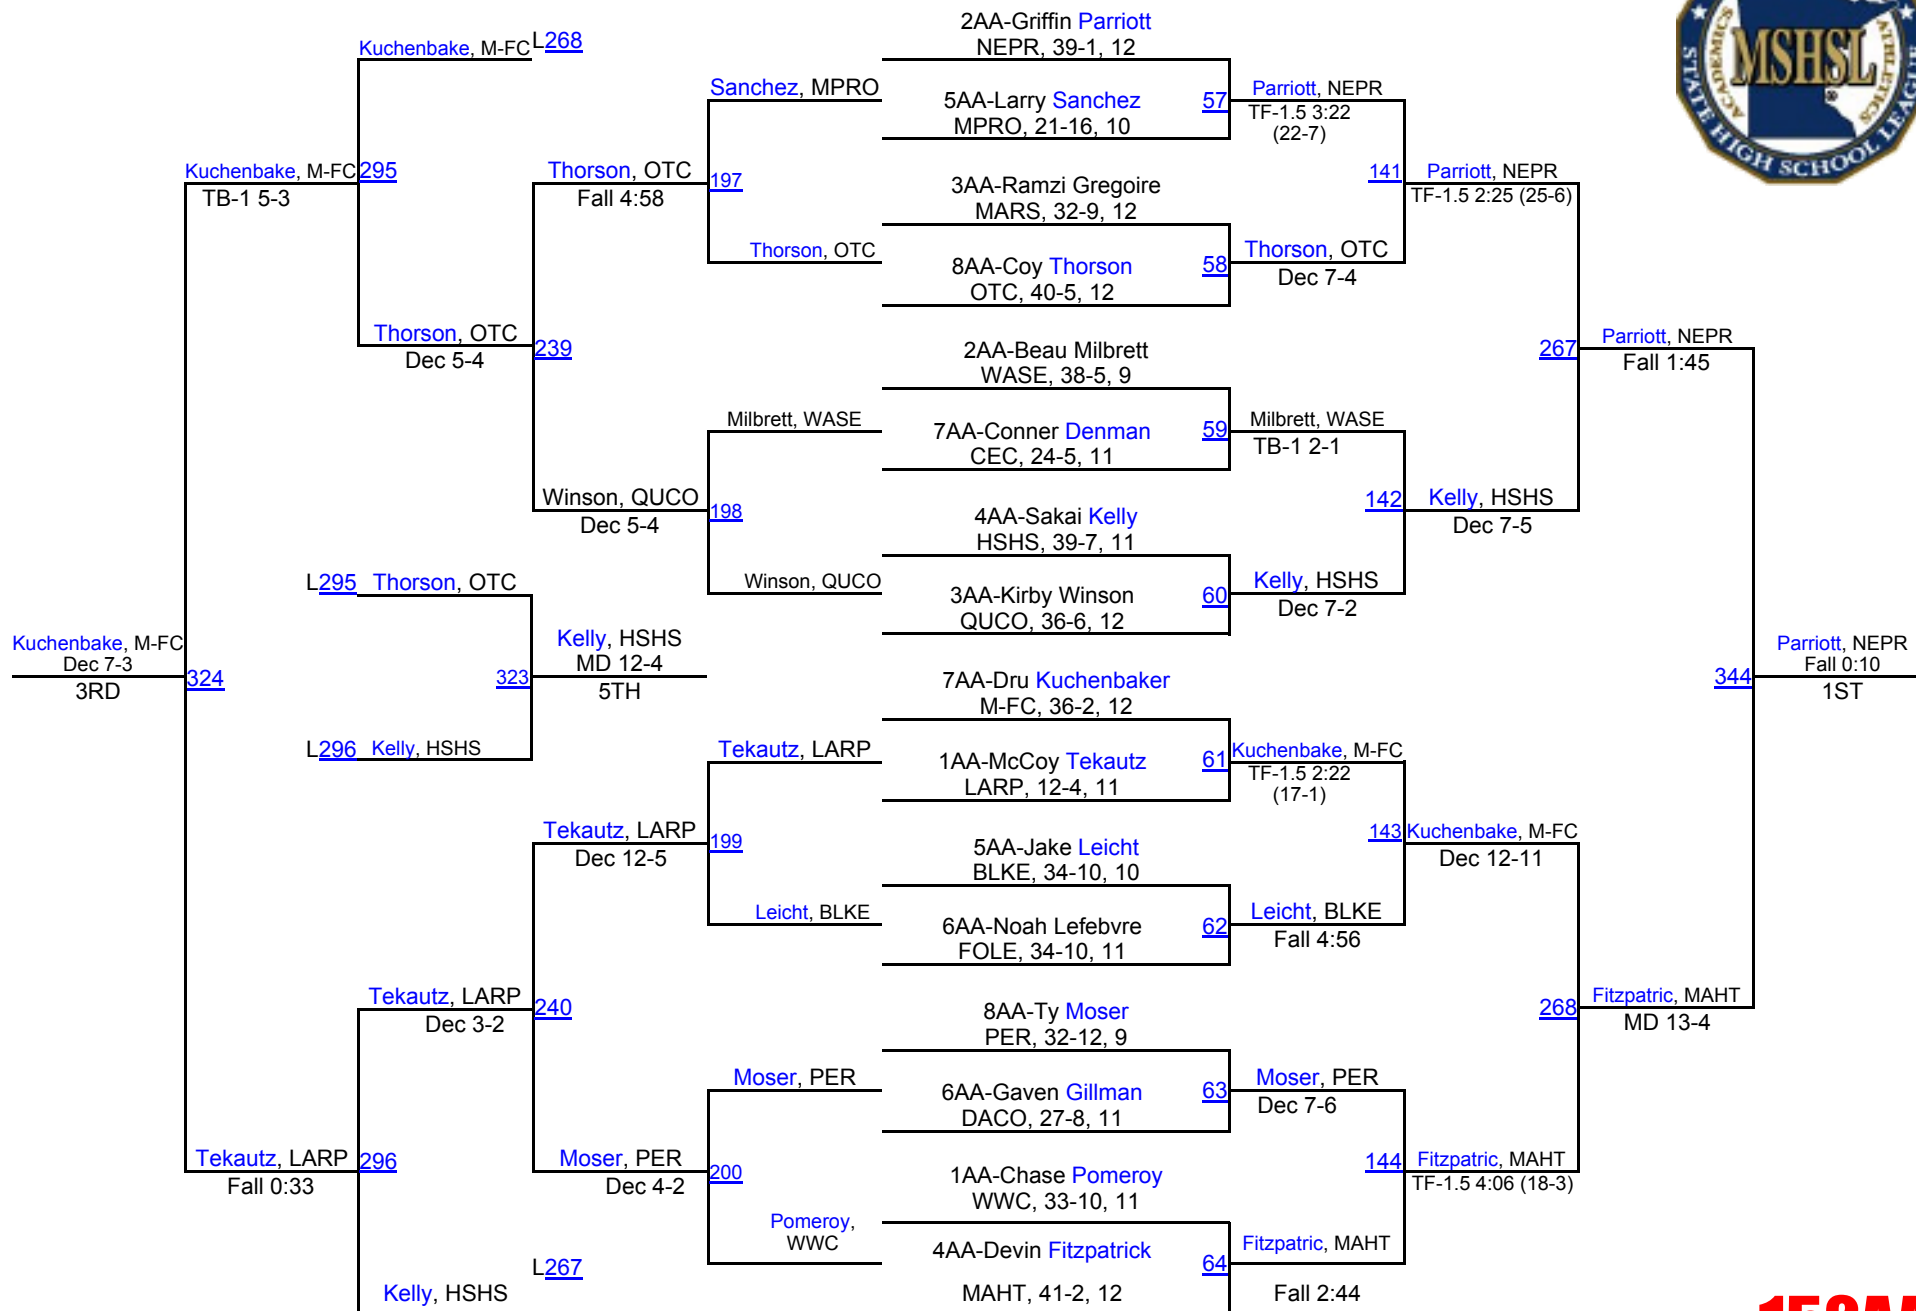

2016 MSHSL State Championships

152AA