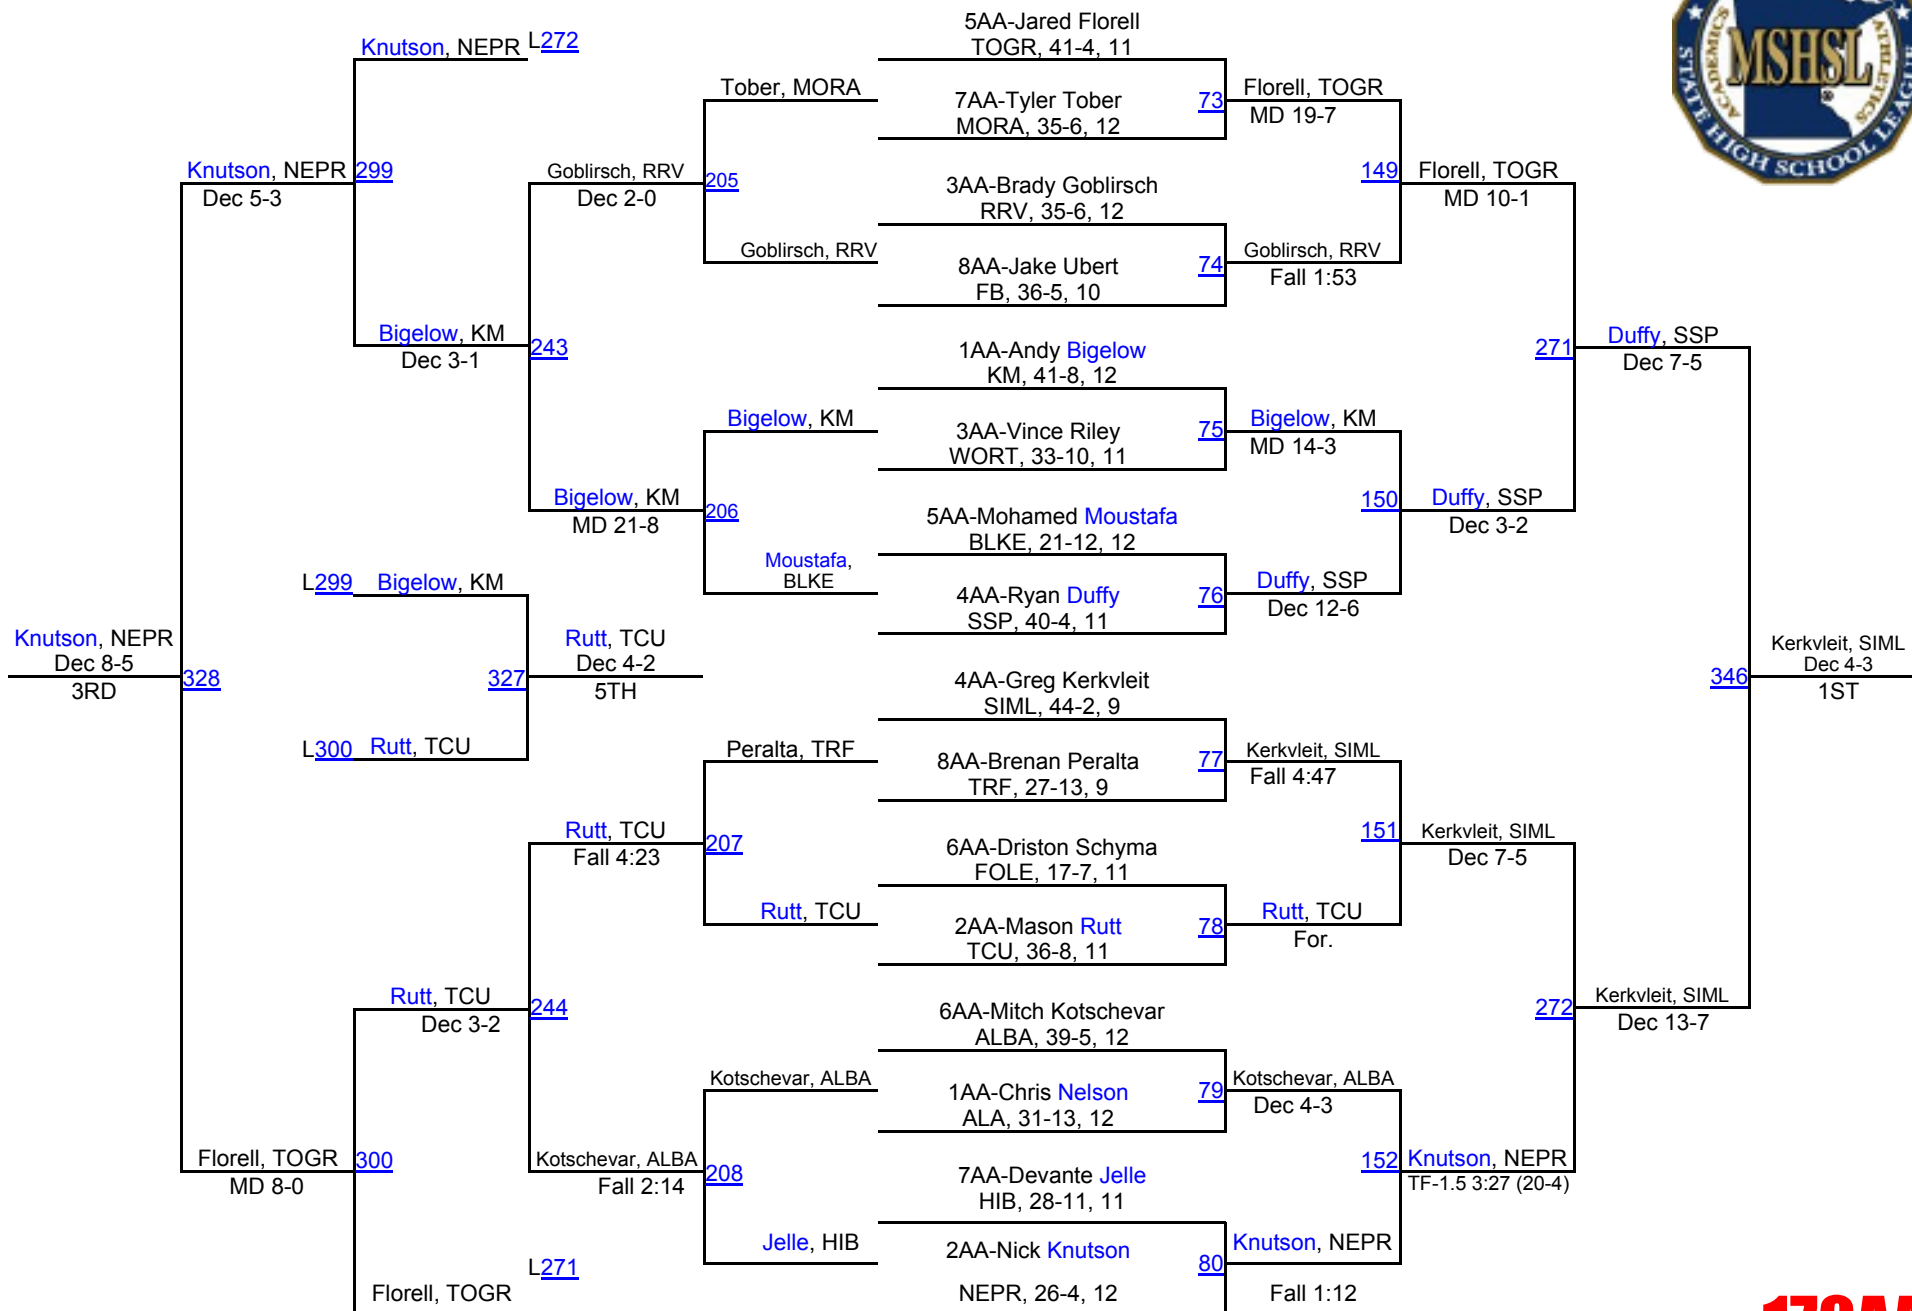

2016 MSHSL State Championships

145AA

2016 MSHSL State Championships

152AA

2016 MSHSL State Championships

170AA

2016 MSHSL State Championships

220AA