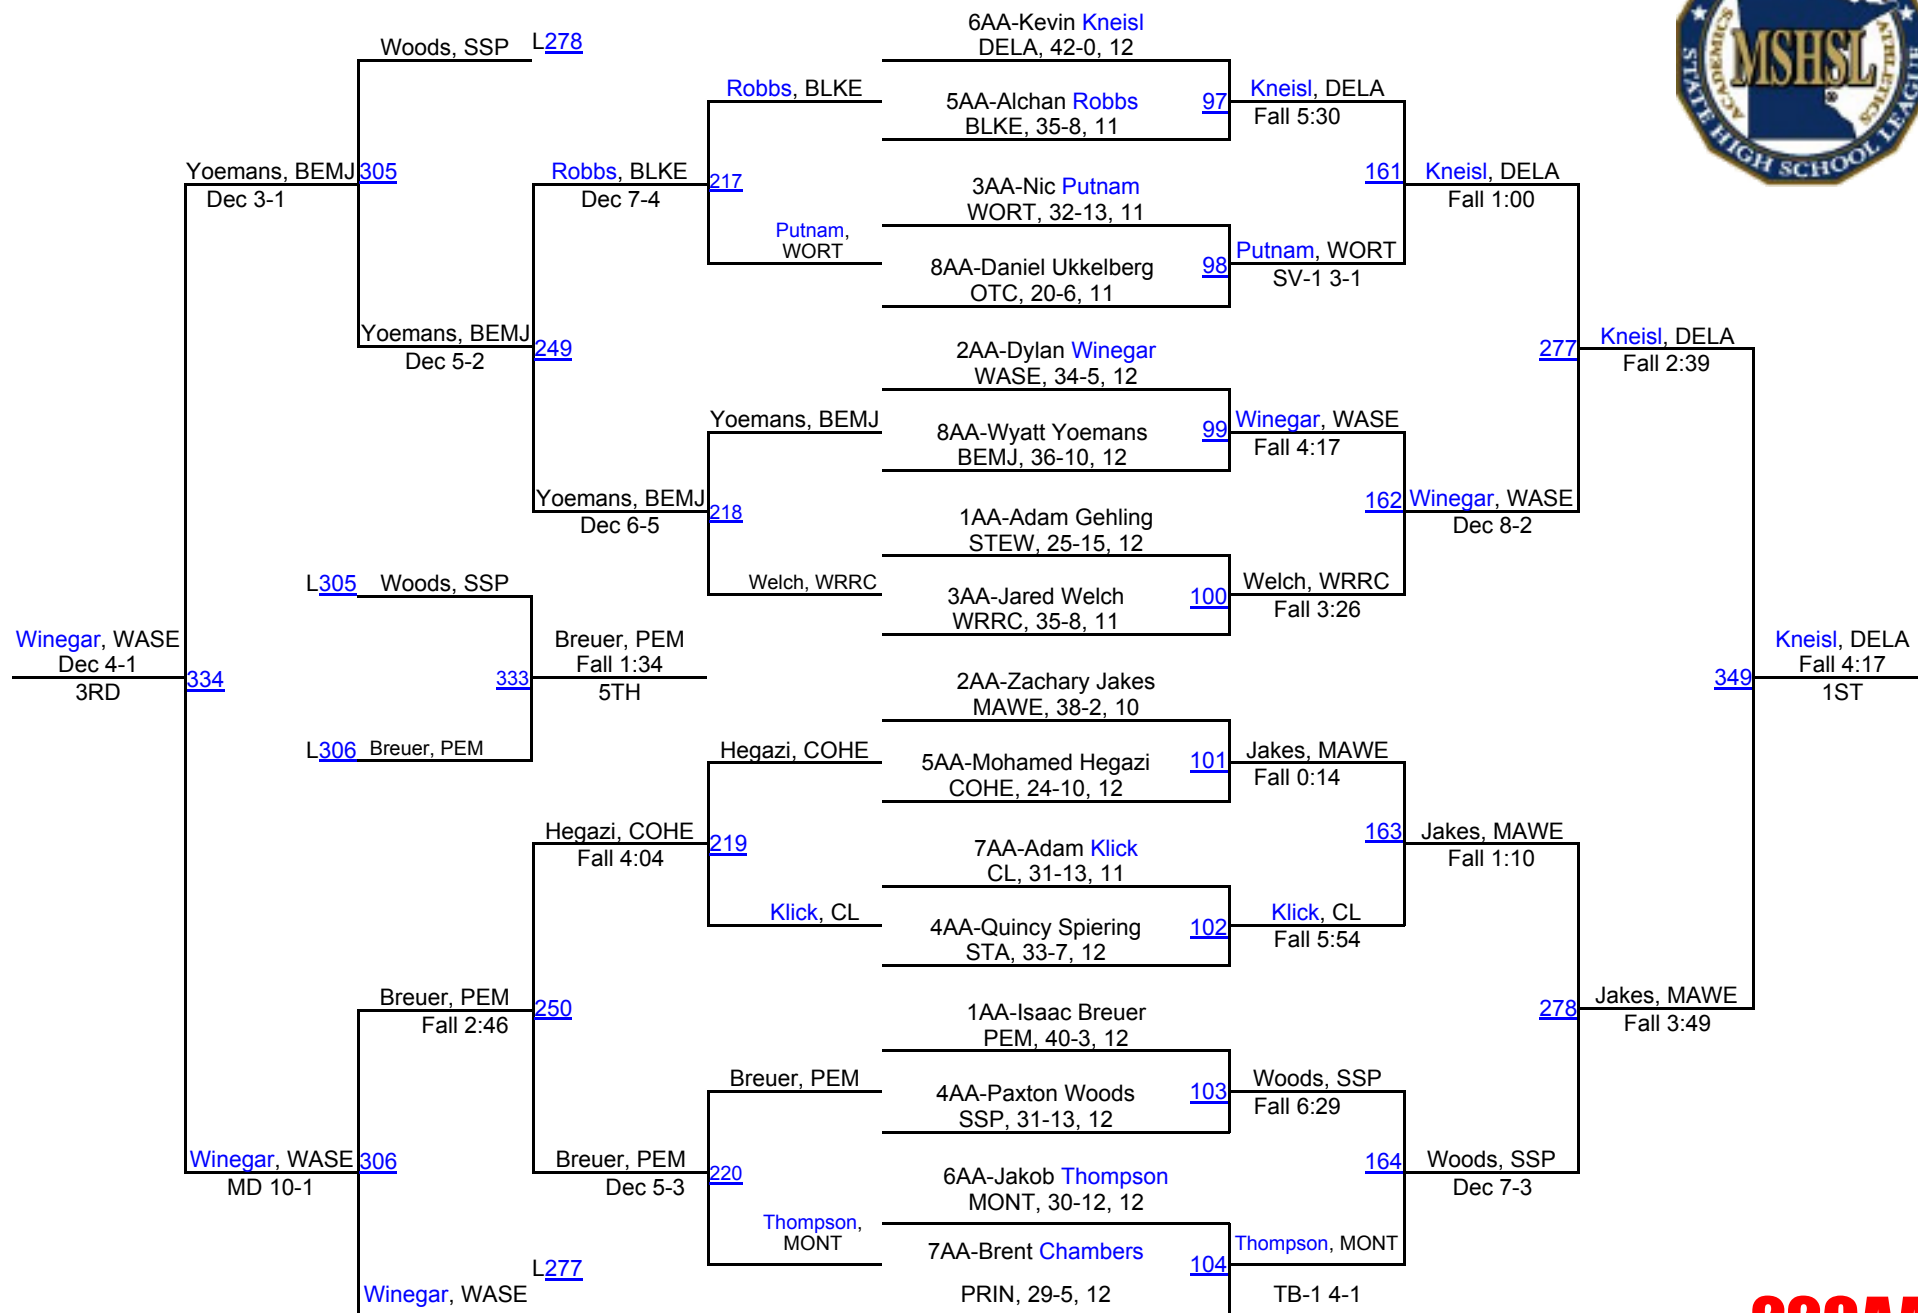

2016 MSHSL State Championships

145AA

2016 MSHSL State Championships

152AA

2016 MSHSL State Championships

170AA

2016 MSHSL State Championships

220AA