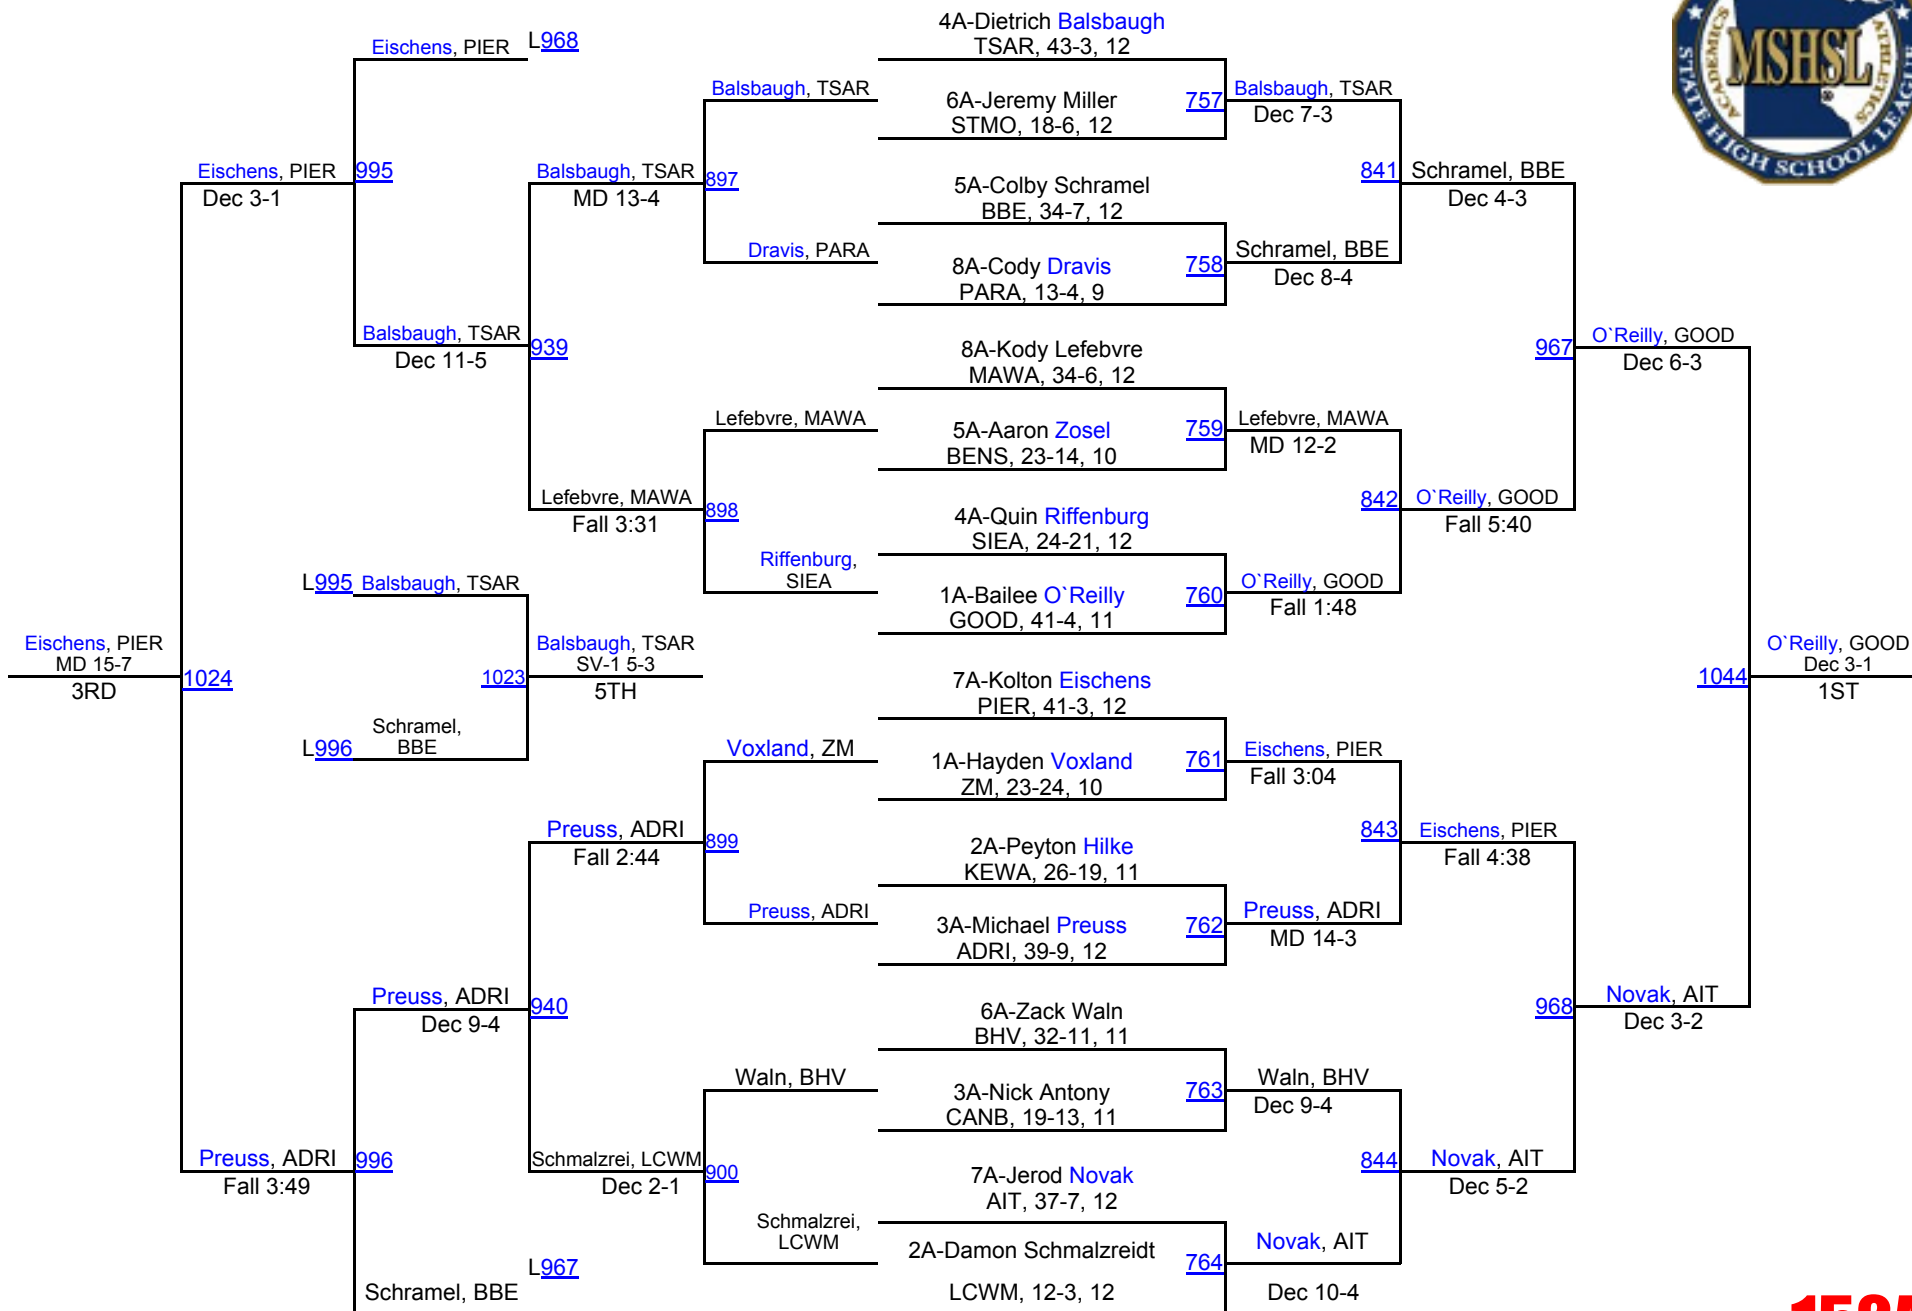

2016 MSHSL State Championships

285AA

2016 MSHSL State Championships

2016 MSHSL State Championships

2016 MSHSL State Championships

2016 MSHSL State Championships

2016 MSHSL State Championships

2016 MSHSL State Championships