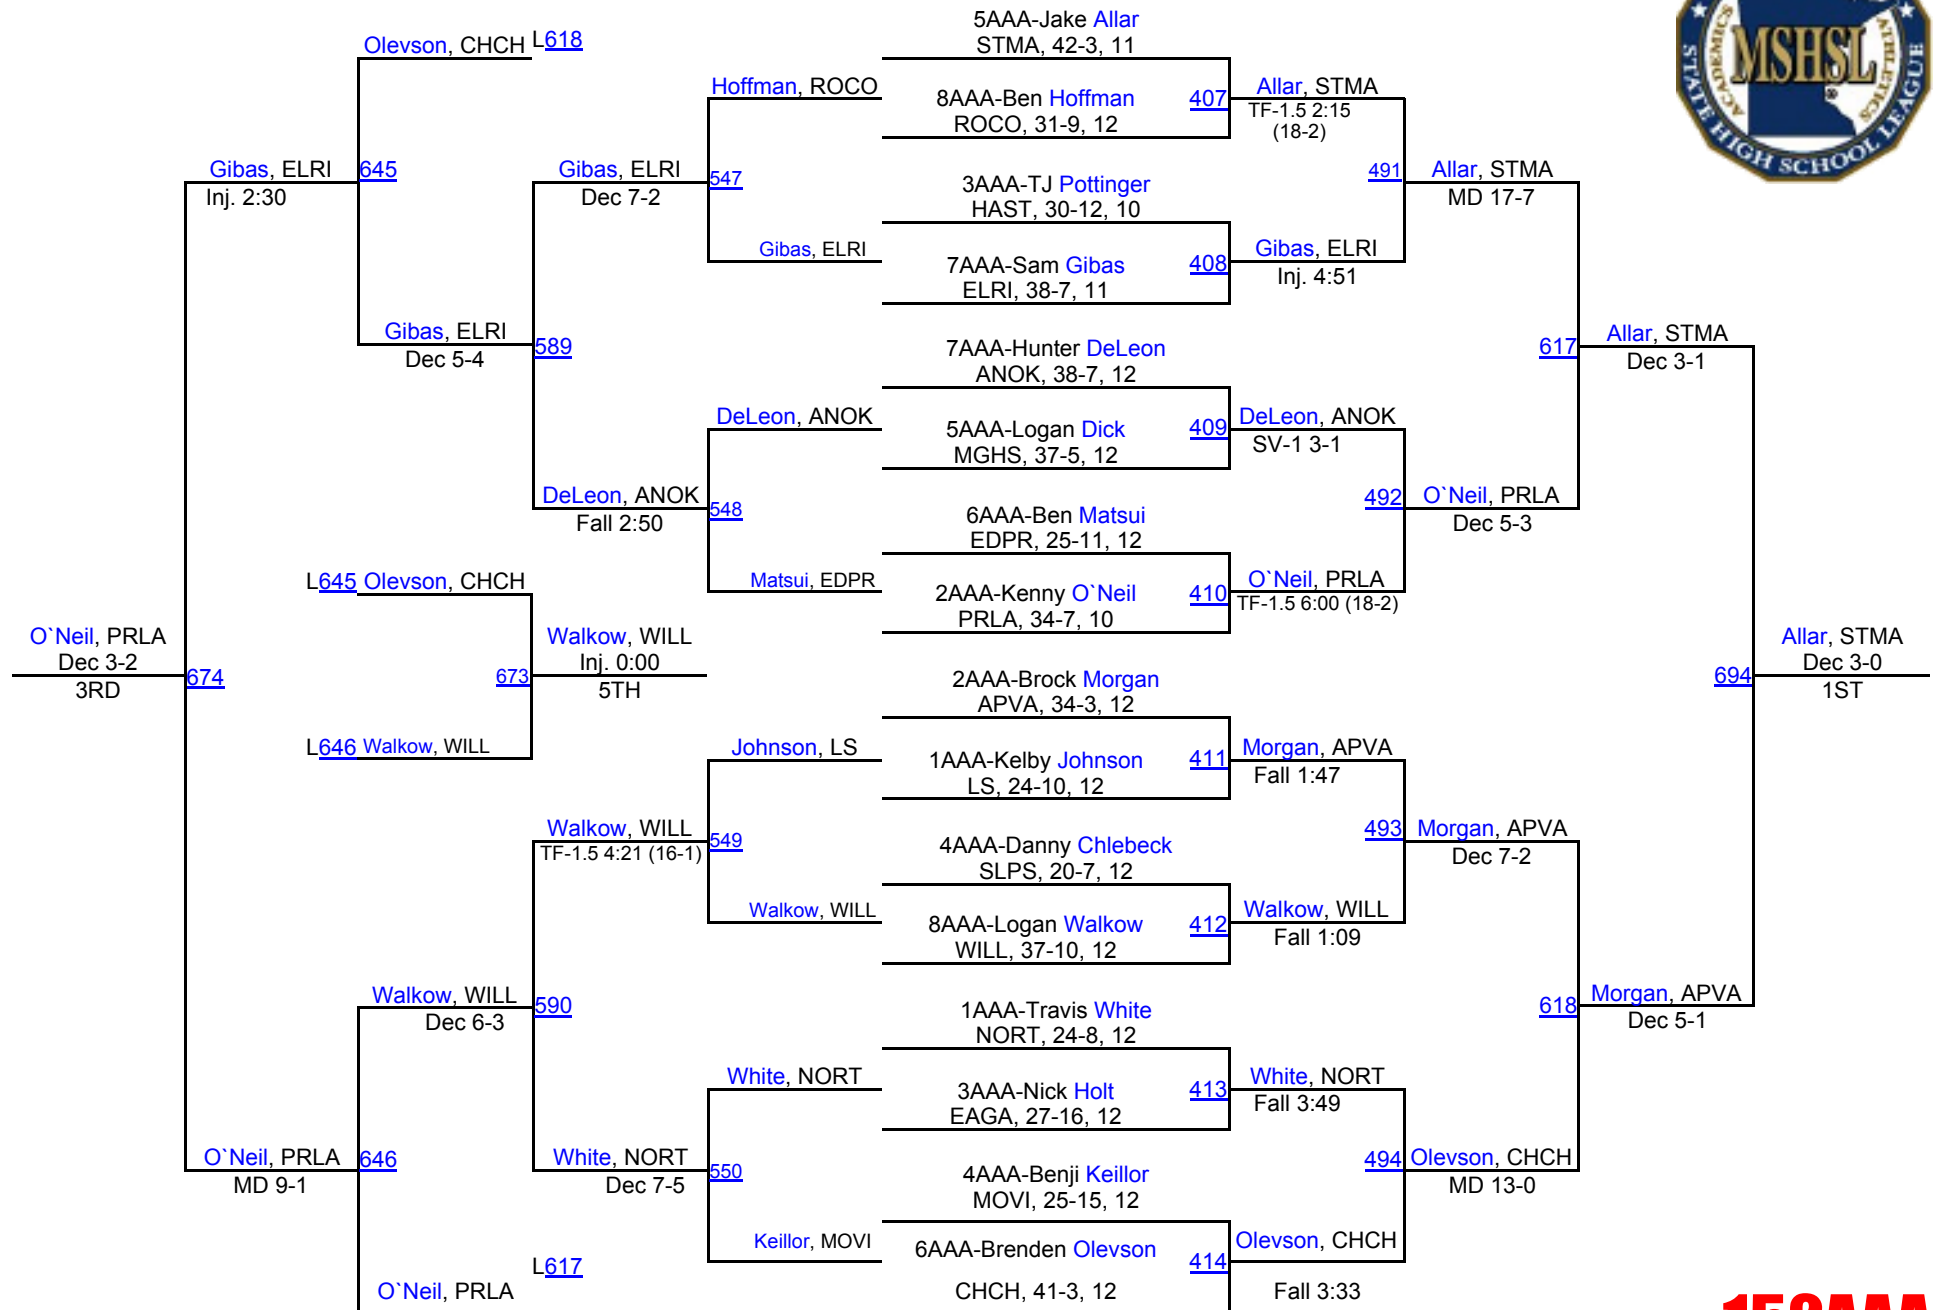

2016 MSHSL State Championships

113AAA

2016 MSHSL State Championships

120AAA

2016 MSHSL State Championships

152AAA

2016 MSHSL State Championships

170AAA