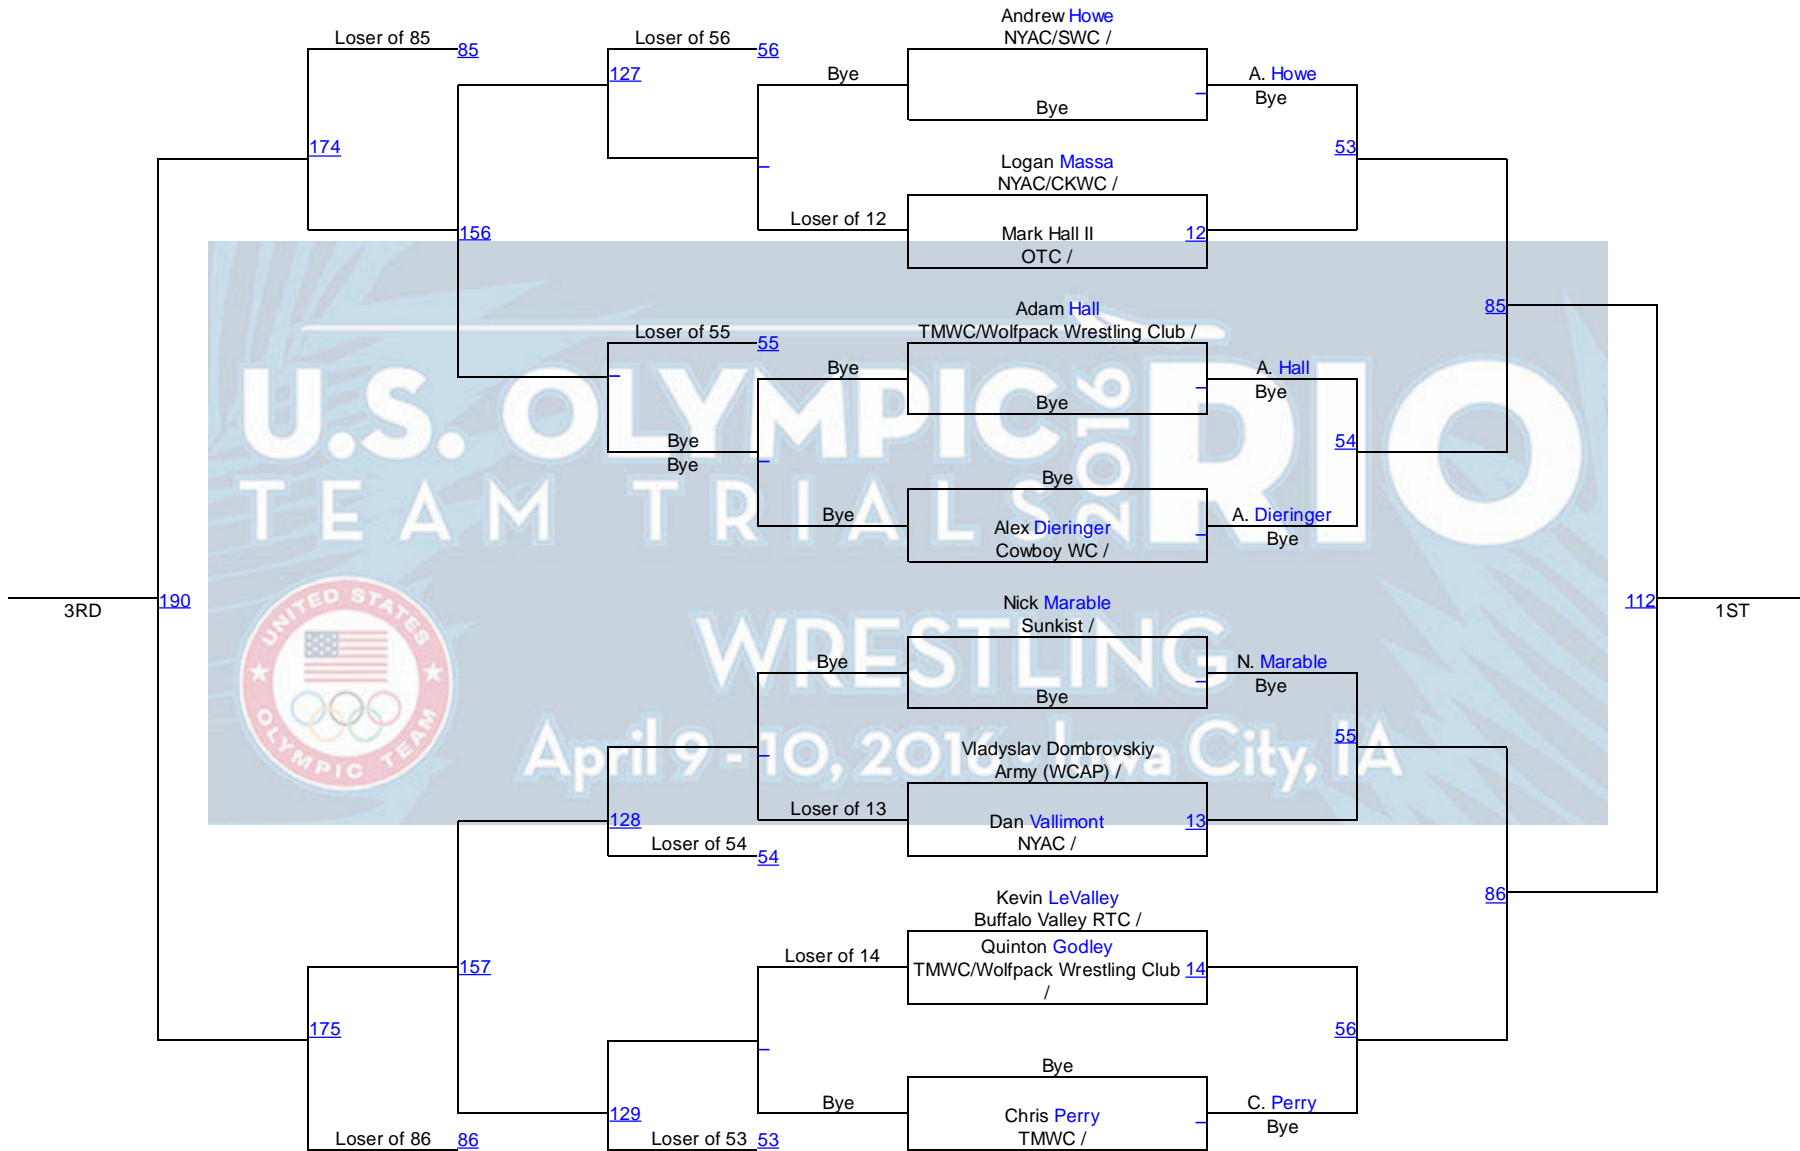

2016 Olympic Team Trials

Sun Challenge FS 74 KG