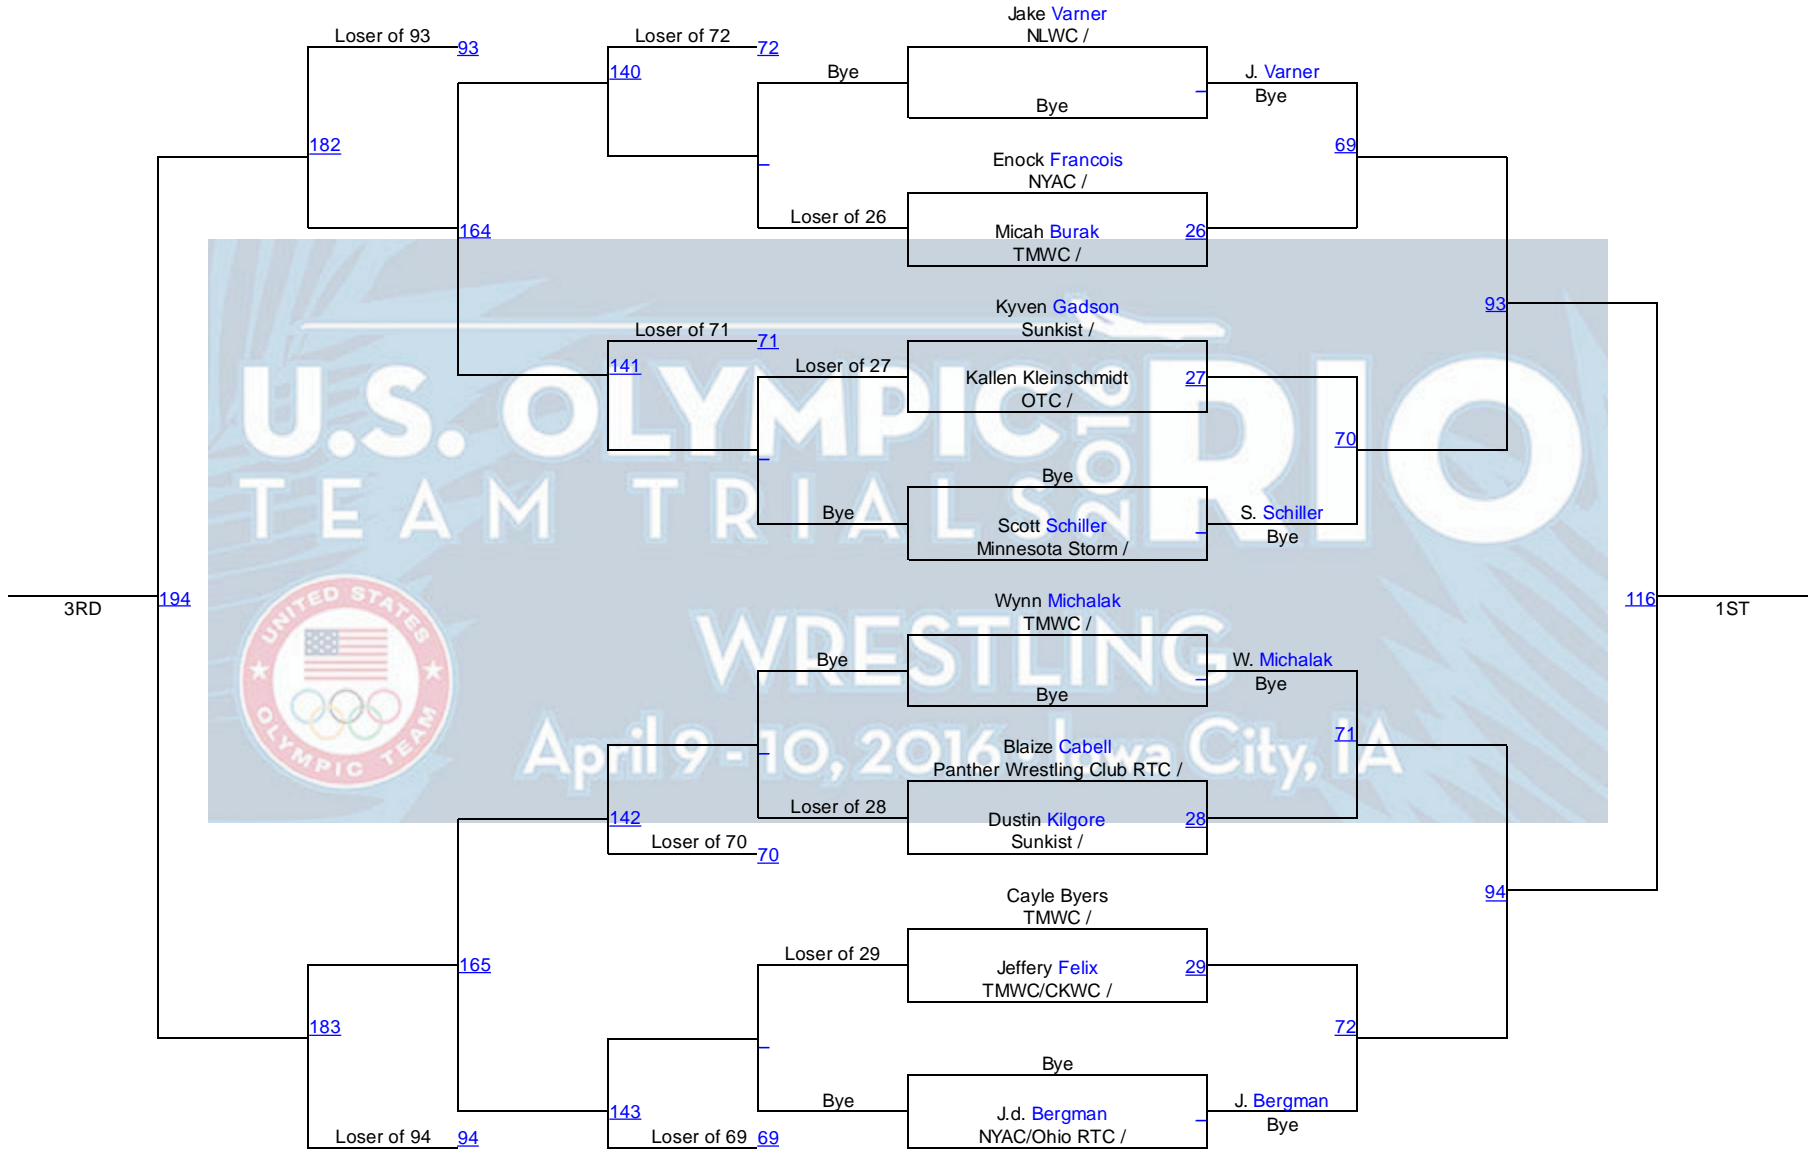

2016 Olympic Team Trials

Sun Challenge FS 97 KG