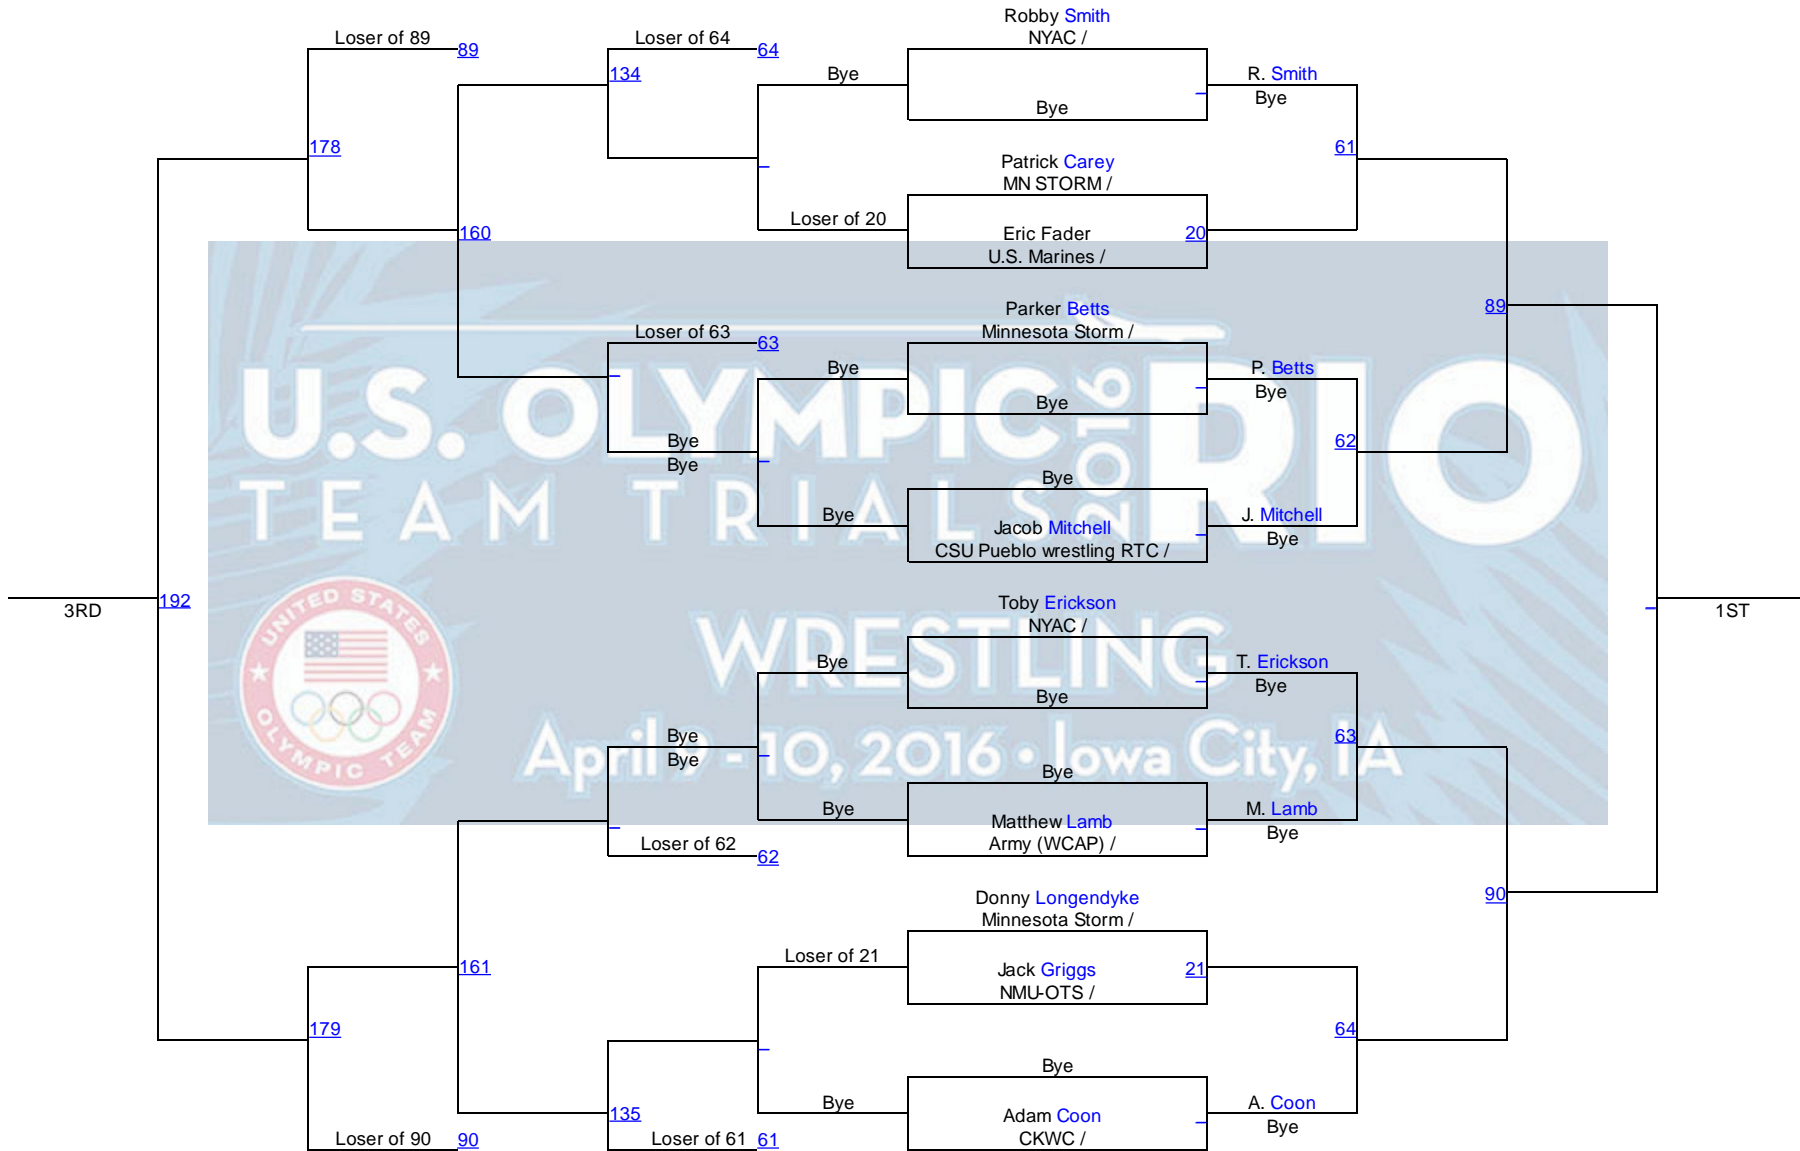

2016 Olympic Team Trials

Sun Challenge GR 130 KG