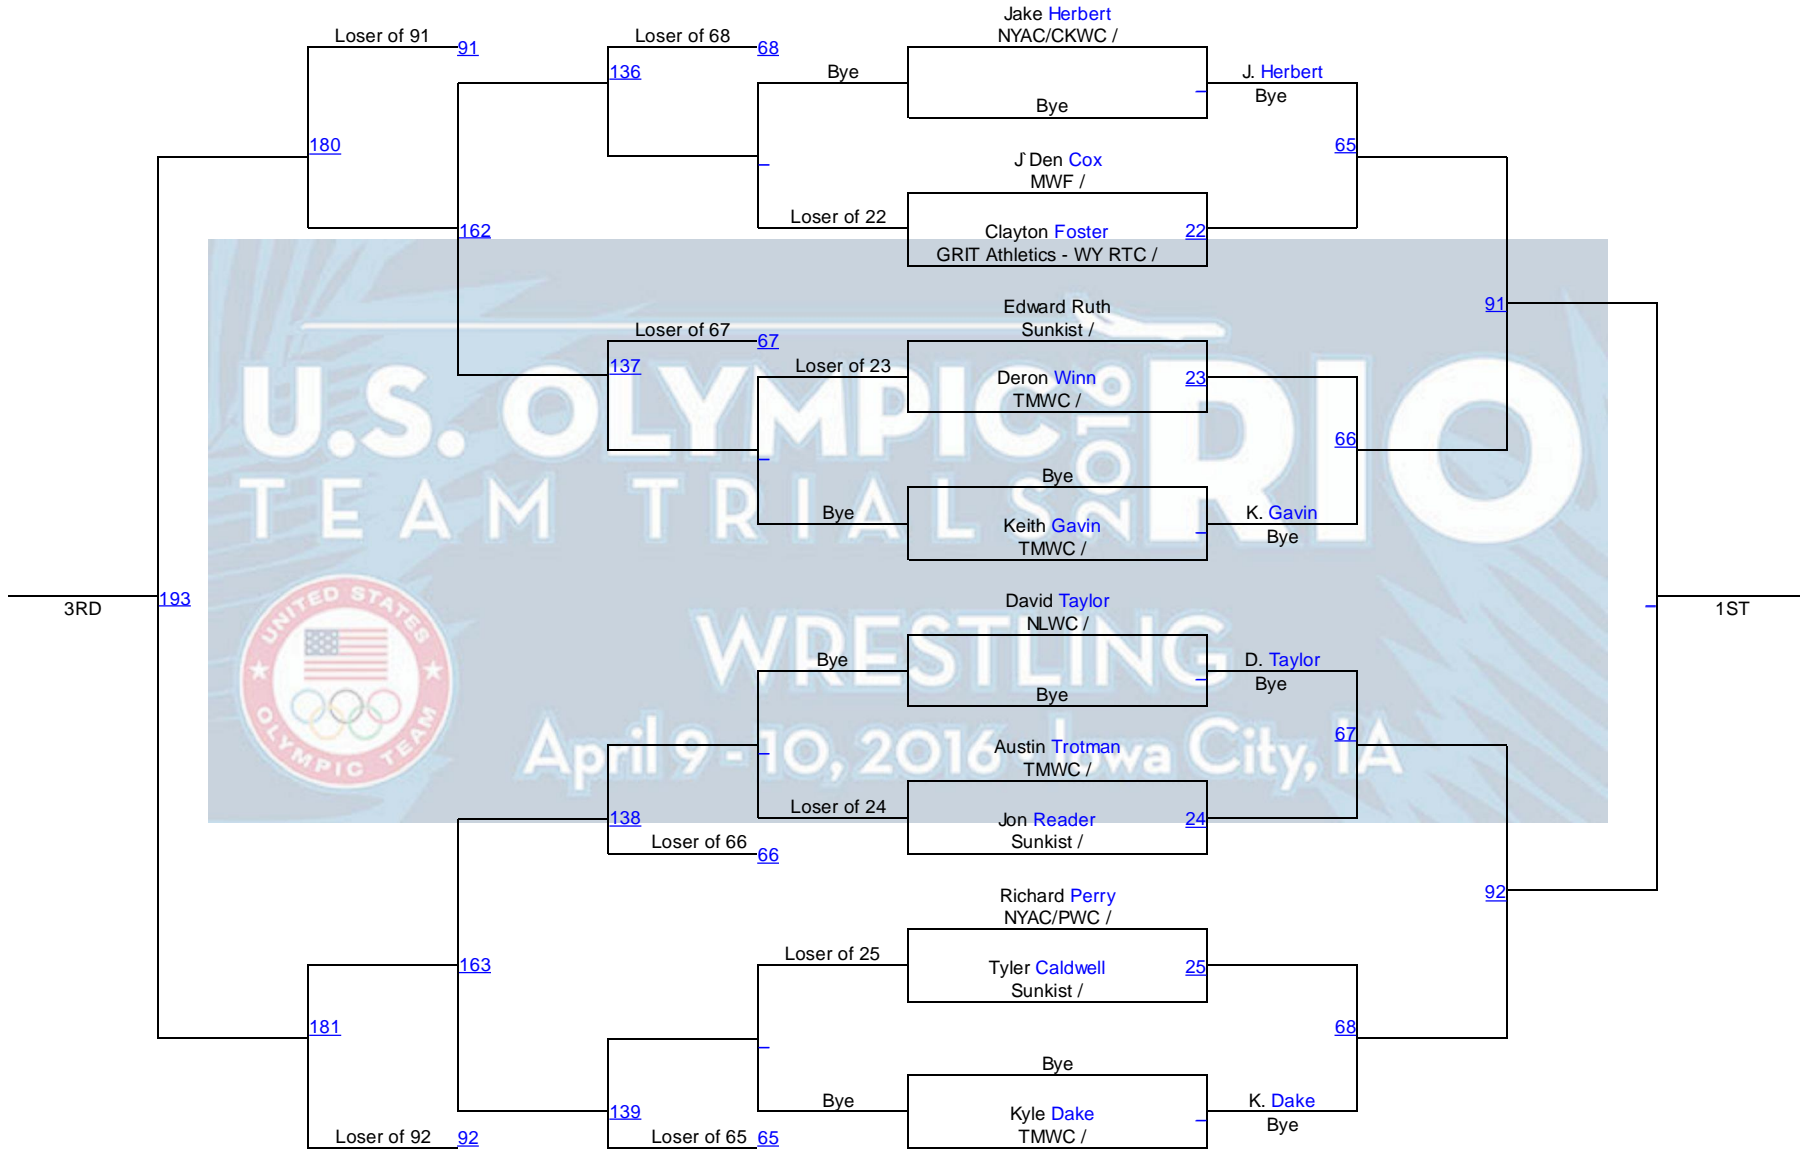

2016 Olympic Team Trials

Sun Challenge FS 86 KG