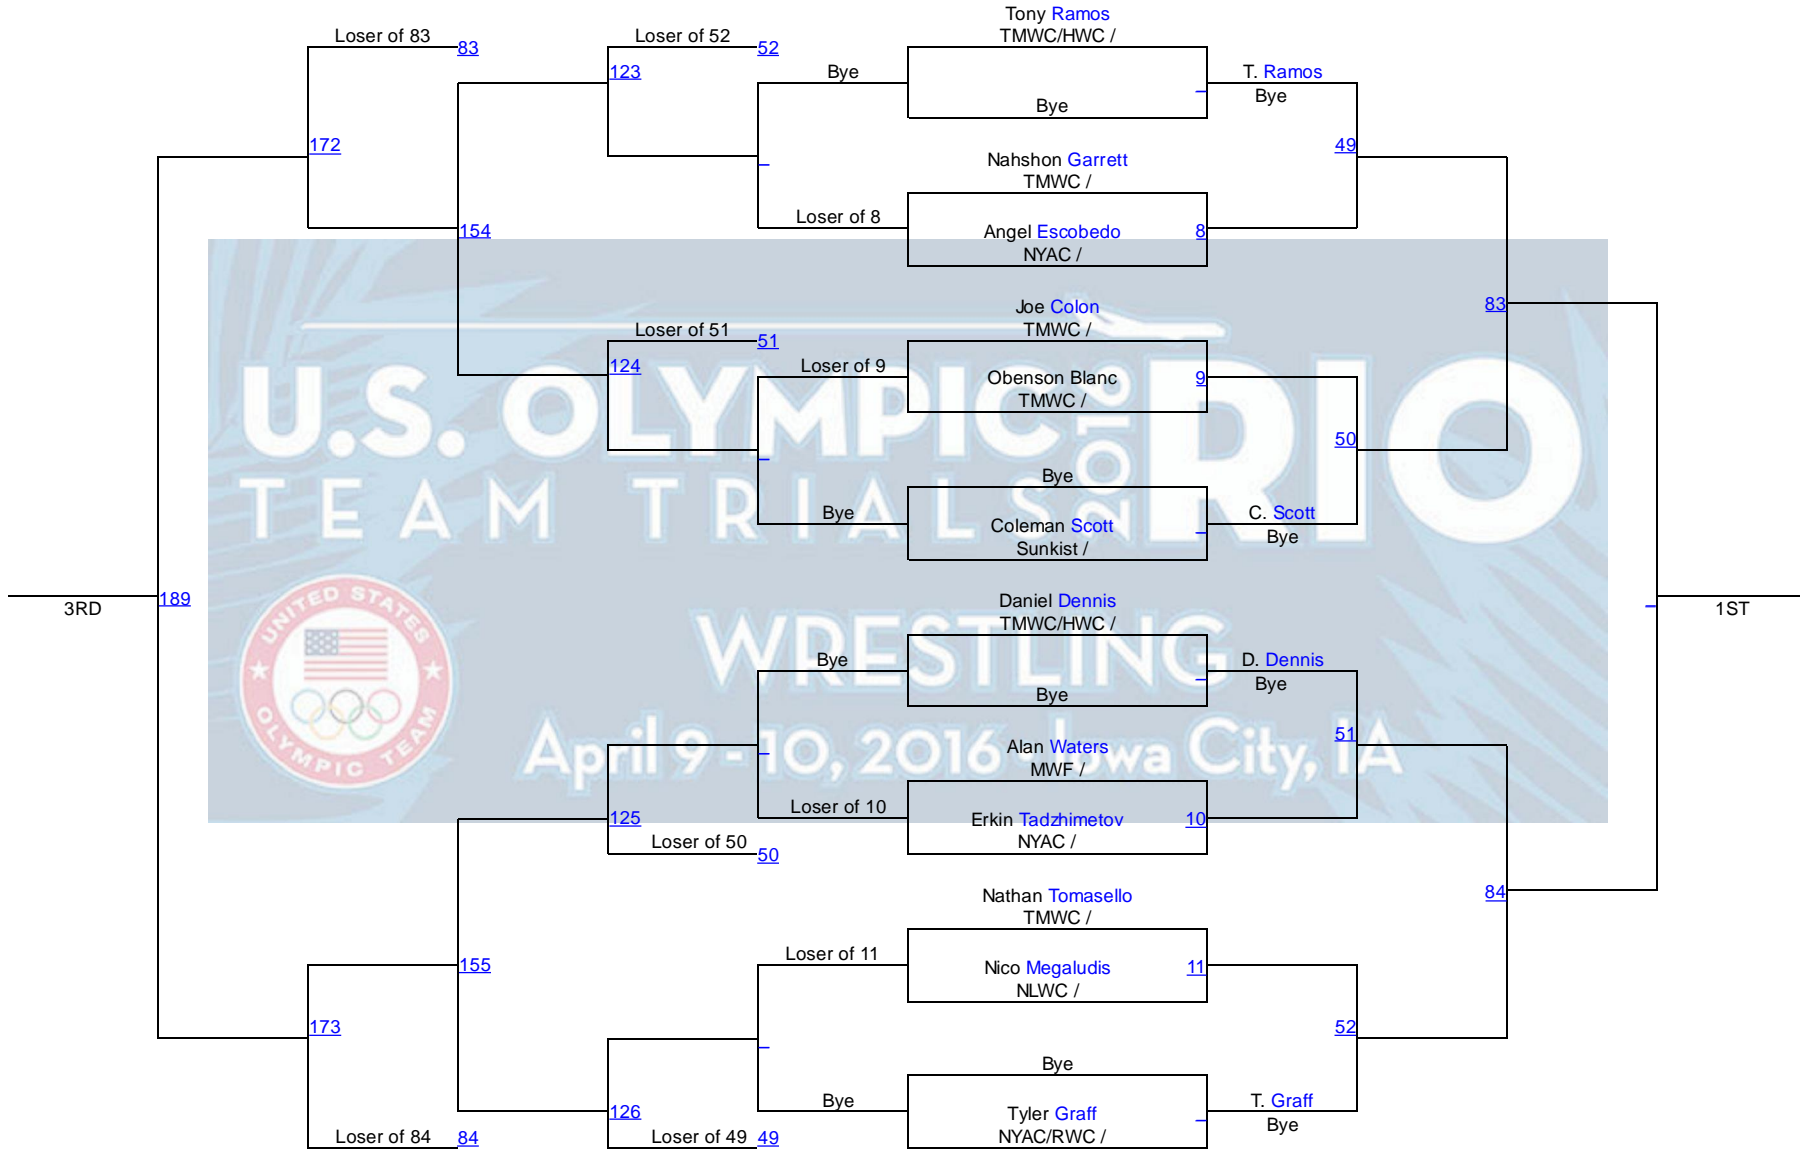

2016 Olympic Team Trials

Sun Challenge FS 57 KG