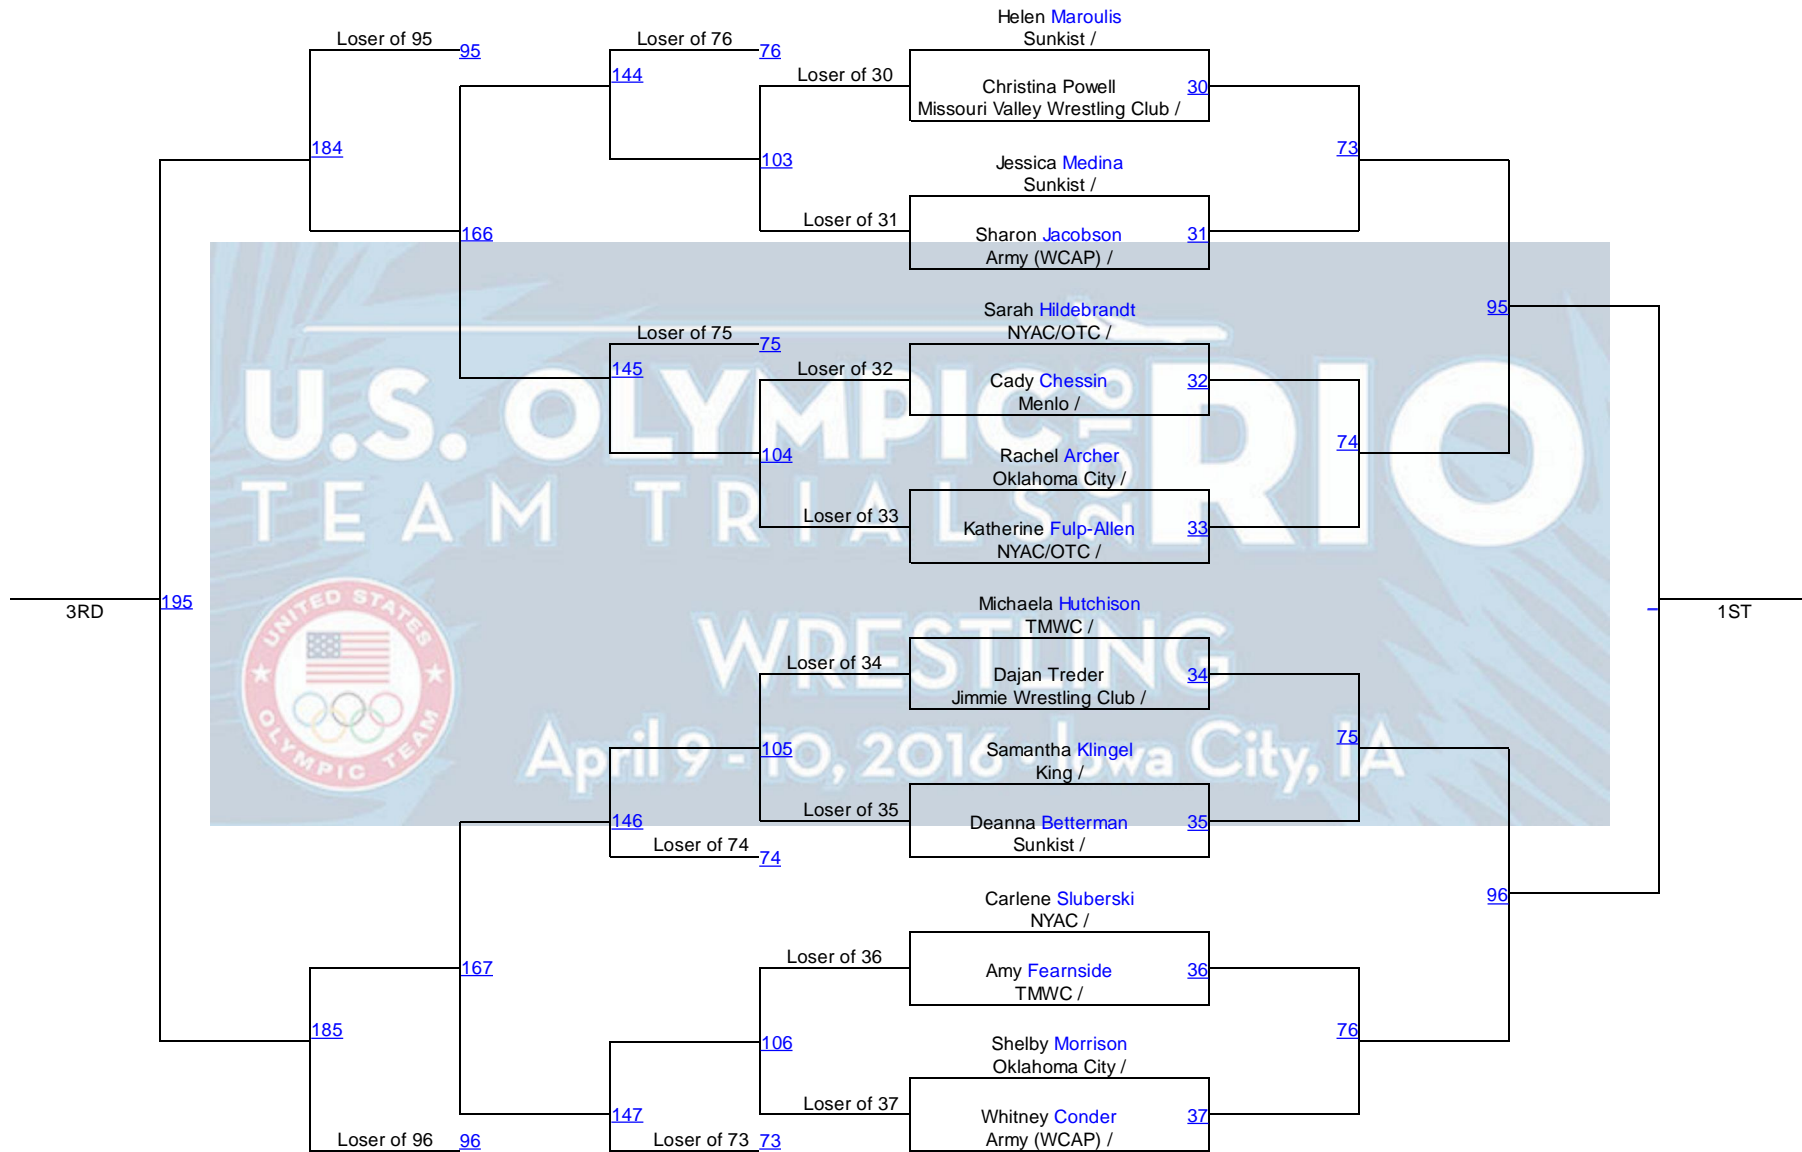

2016 Olympic Team Trials

Sun Challenge WM 53 KG