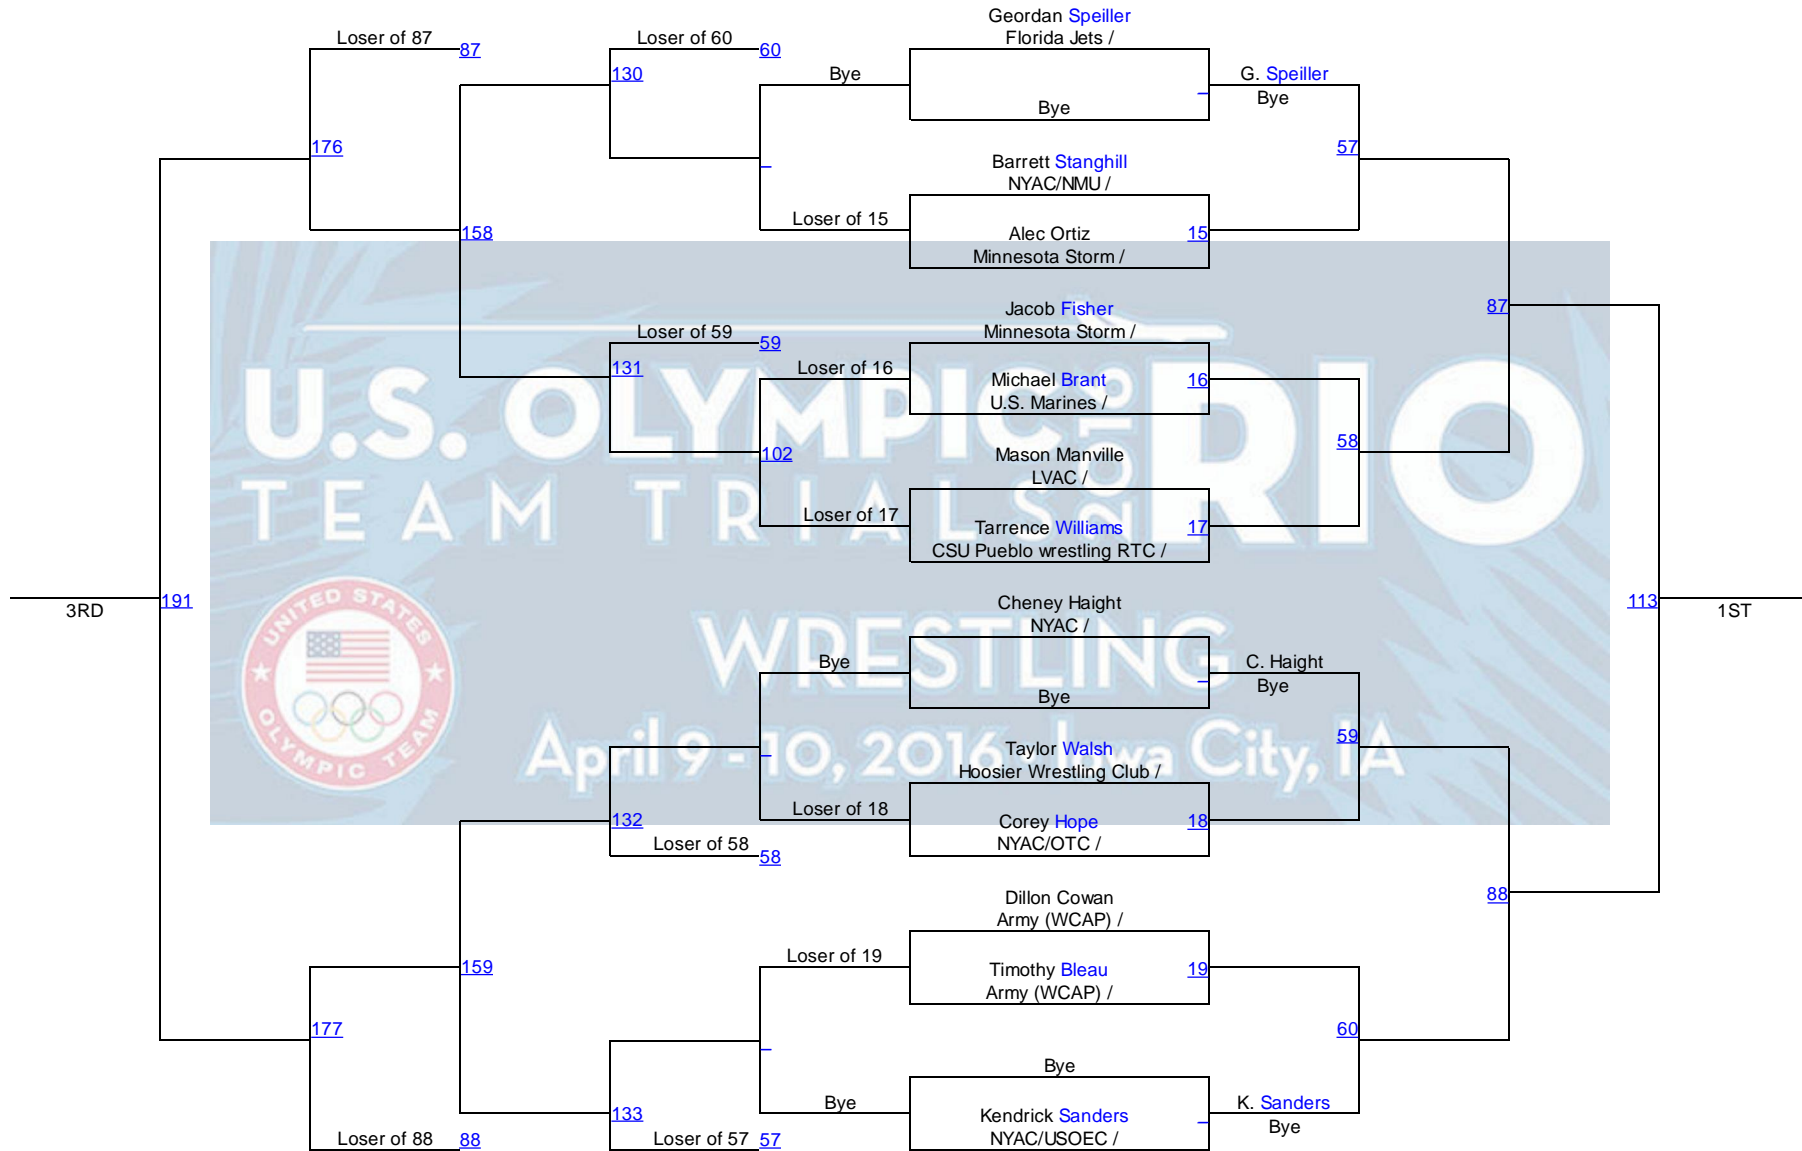

2016 Olympic Team Trials

Sun Challenge GR 75 KG