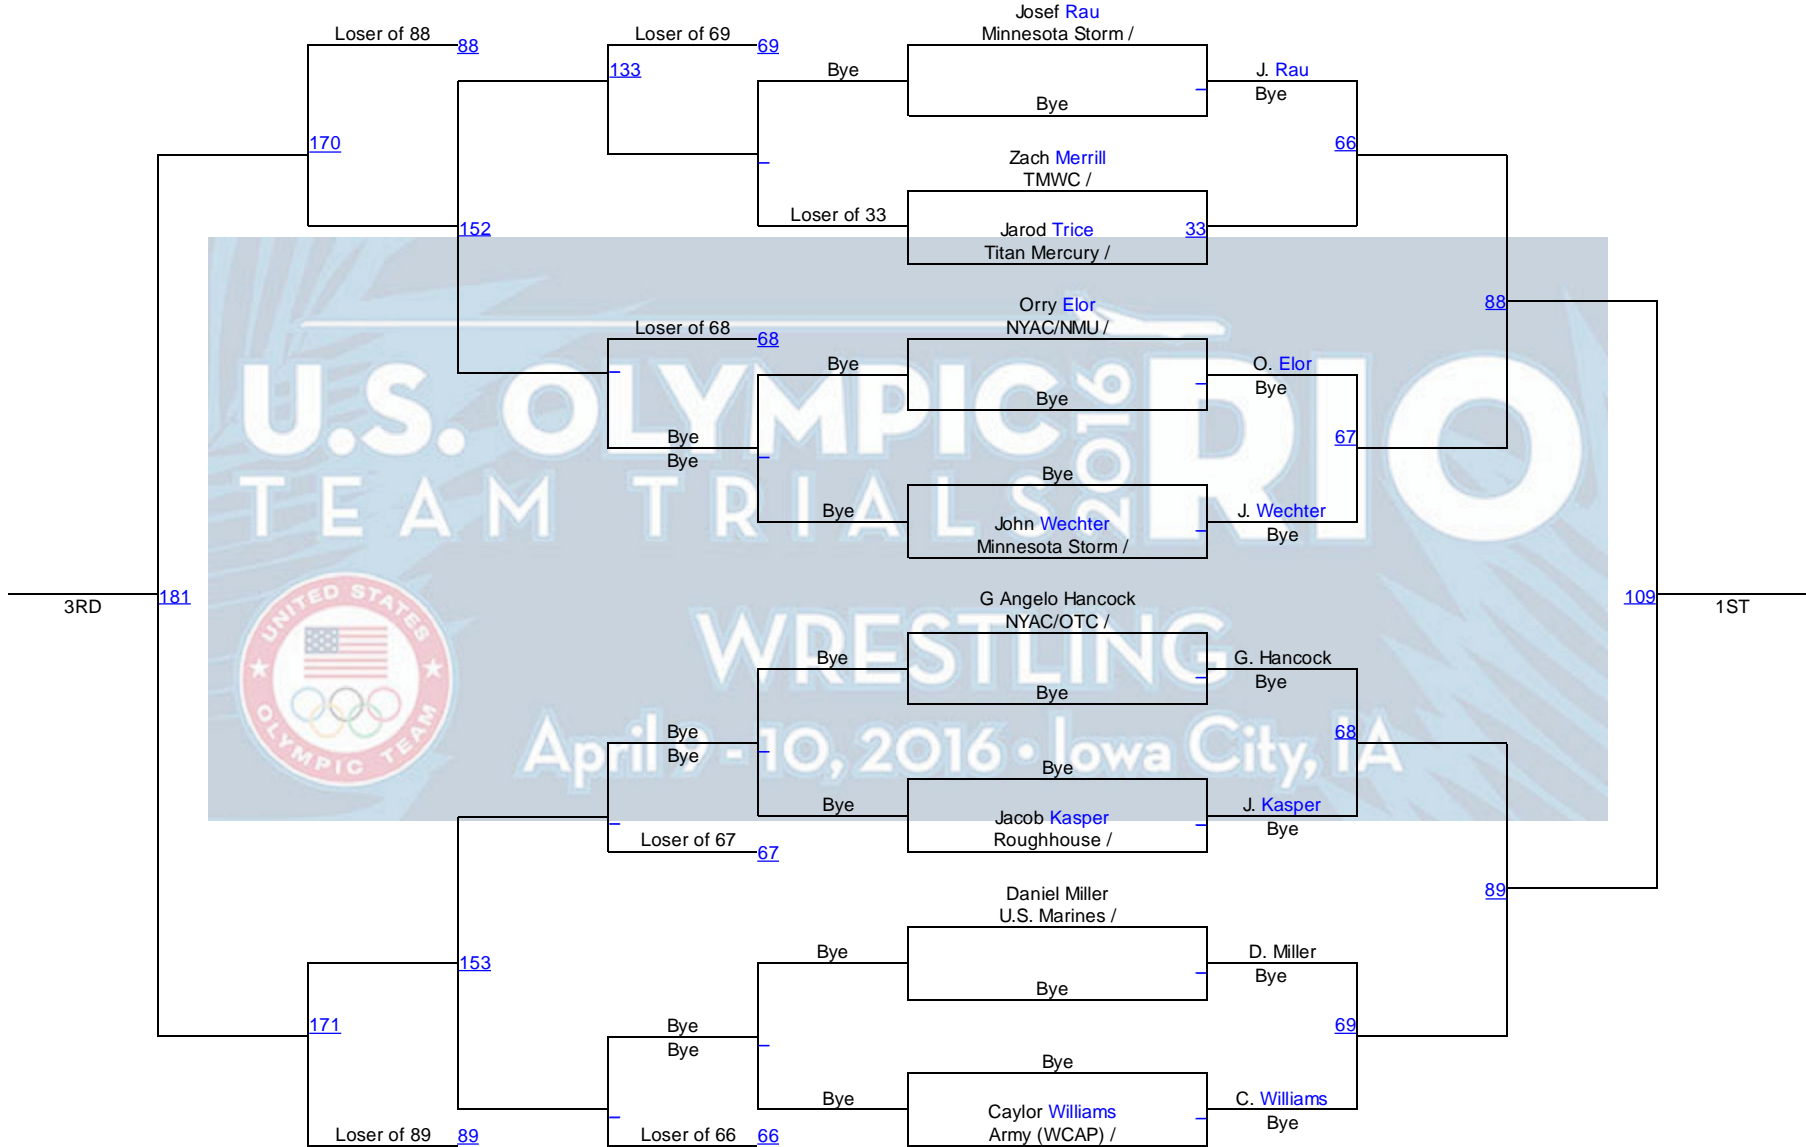

2016 Olympic Team Trials

Sat. Challenge GR 98 KG