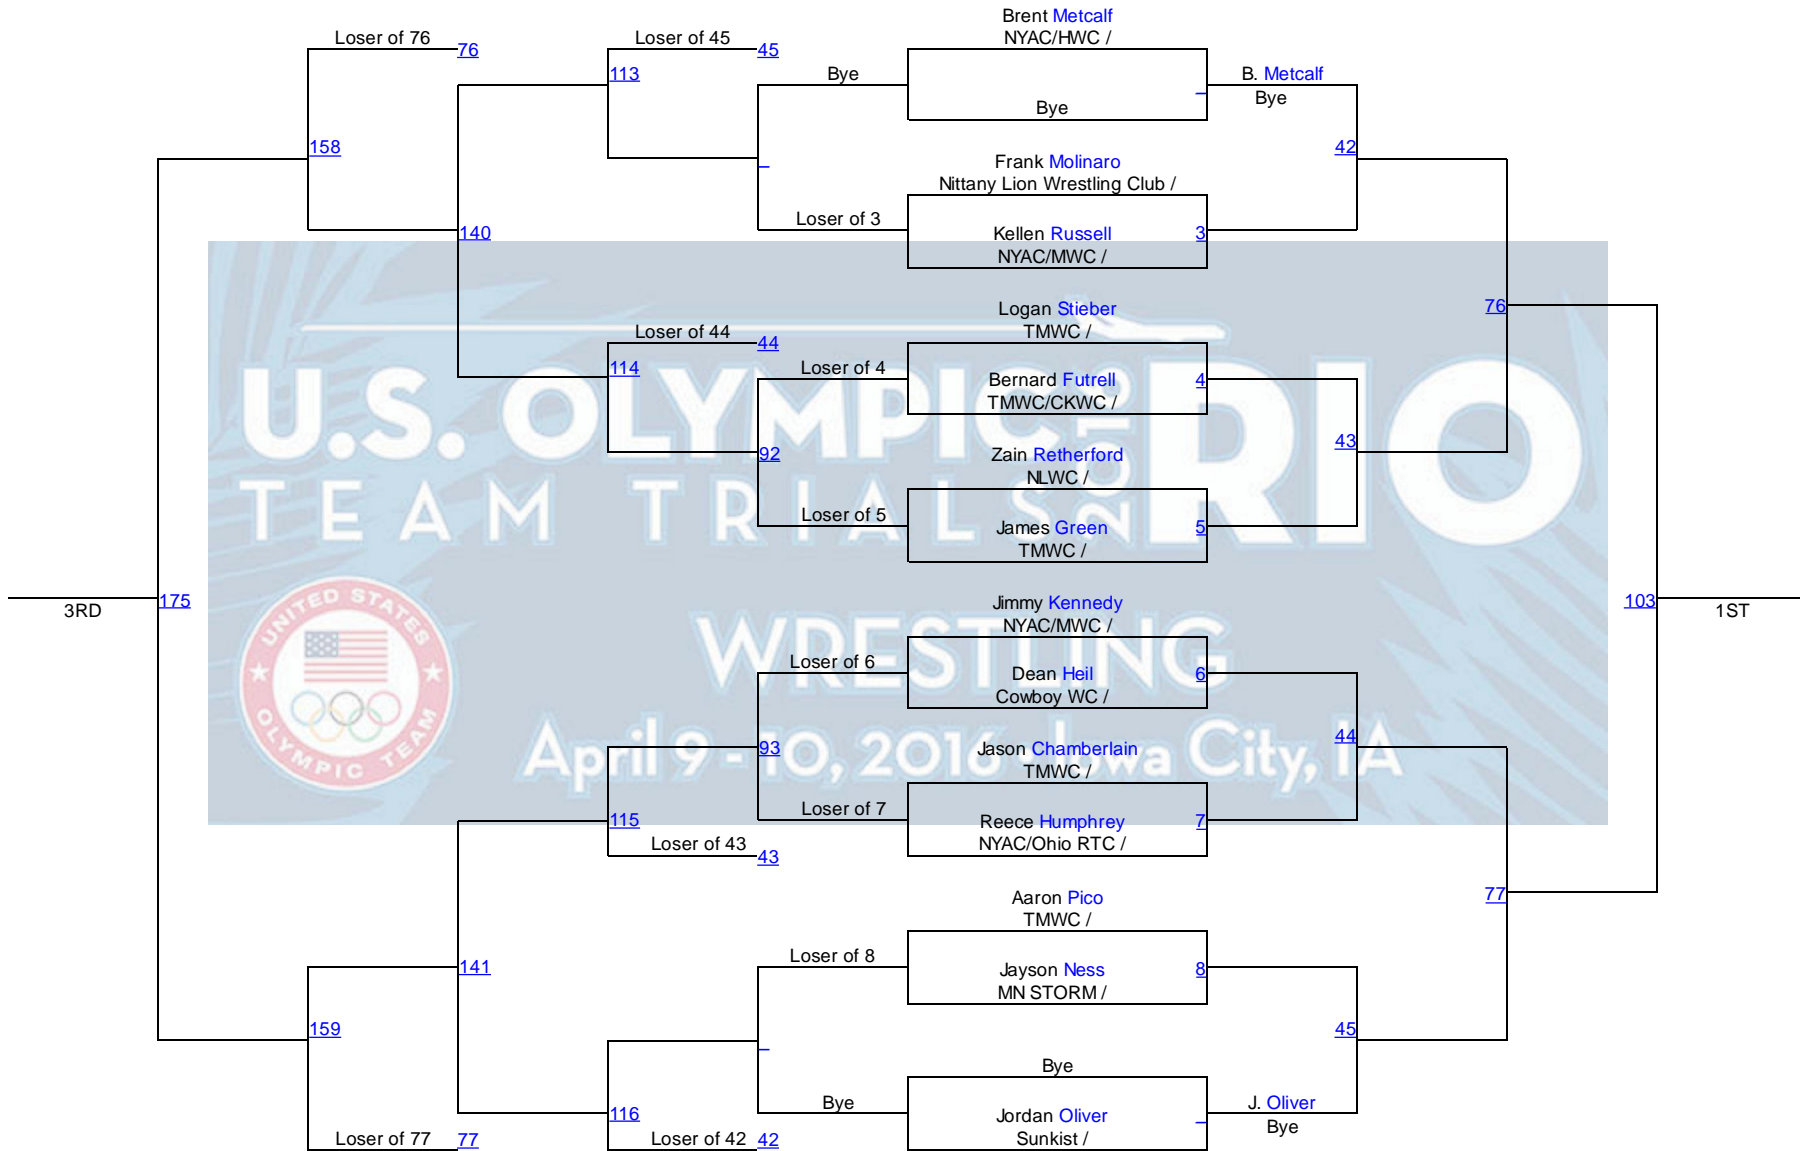

2016 Olympic Team Trials

Sat. Challenge FS 65 KG