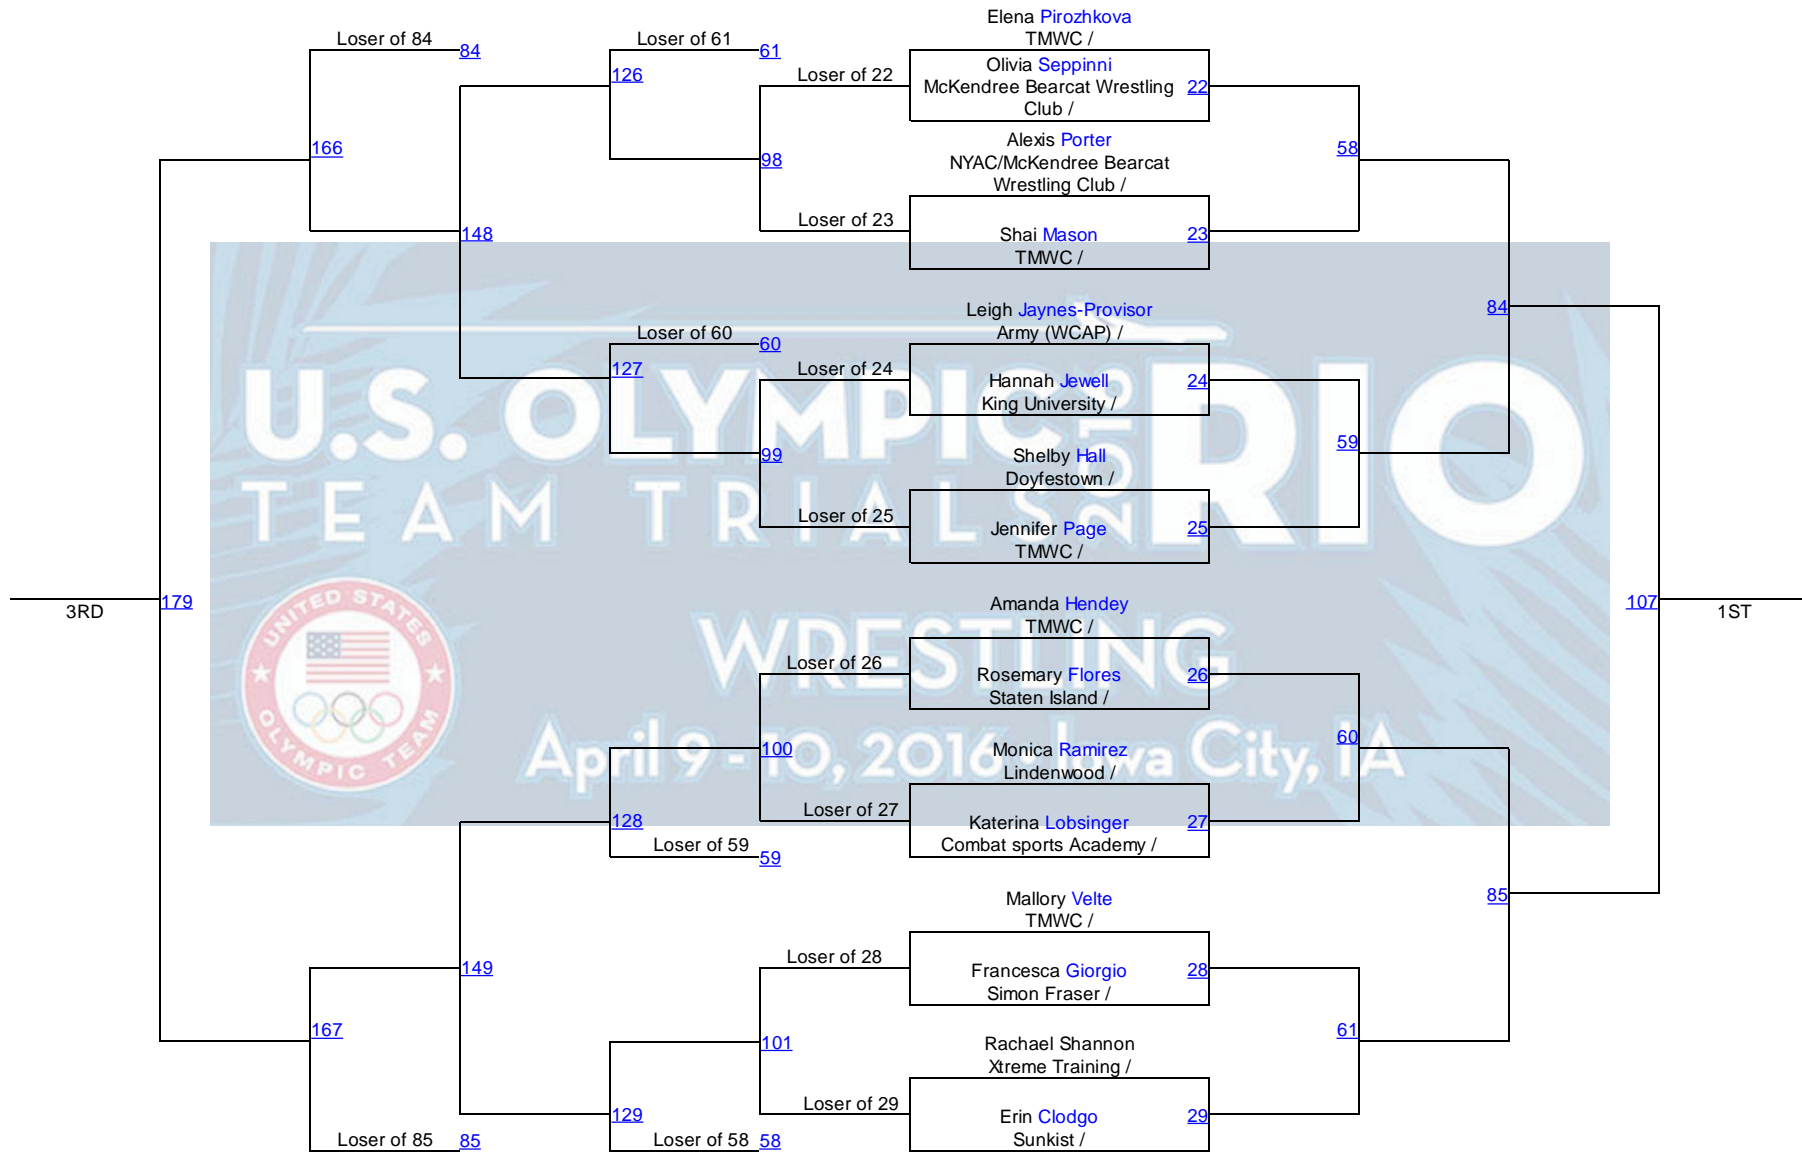

2016 Olympic Team Trials

Sat. Challenge WM 63 KG