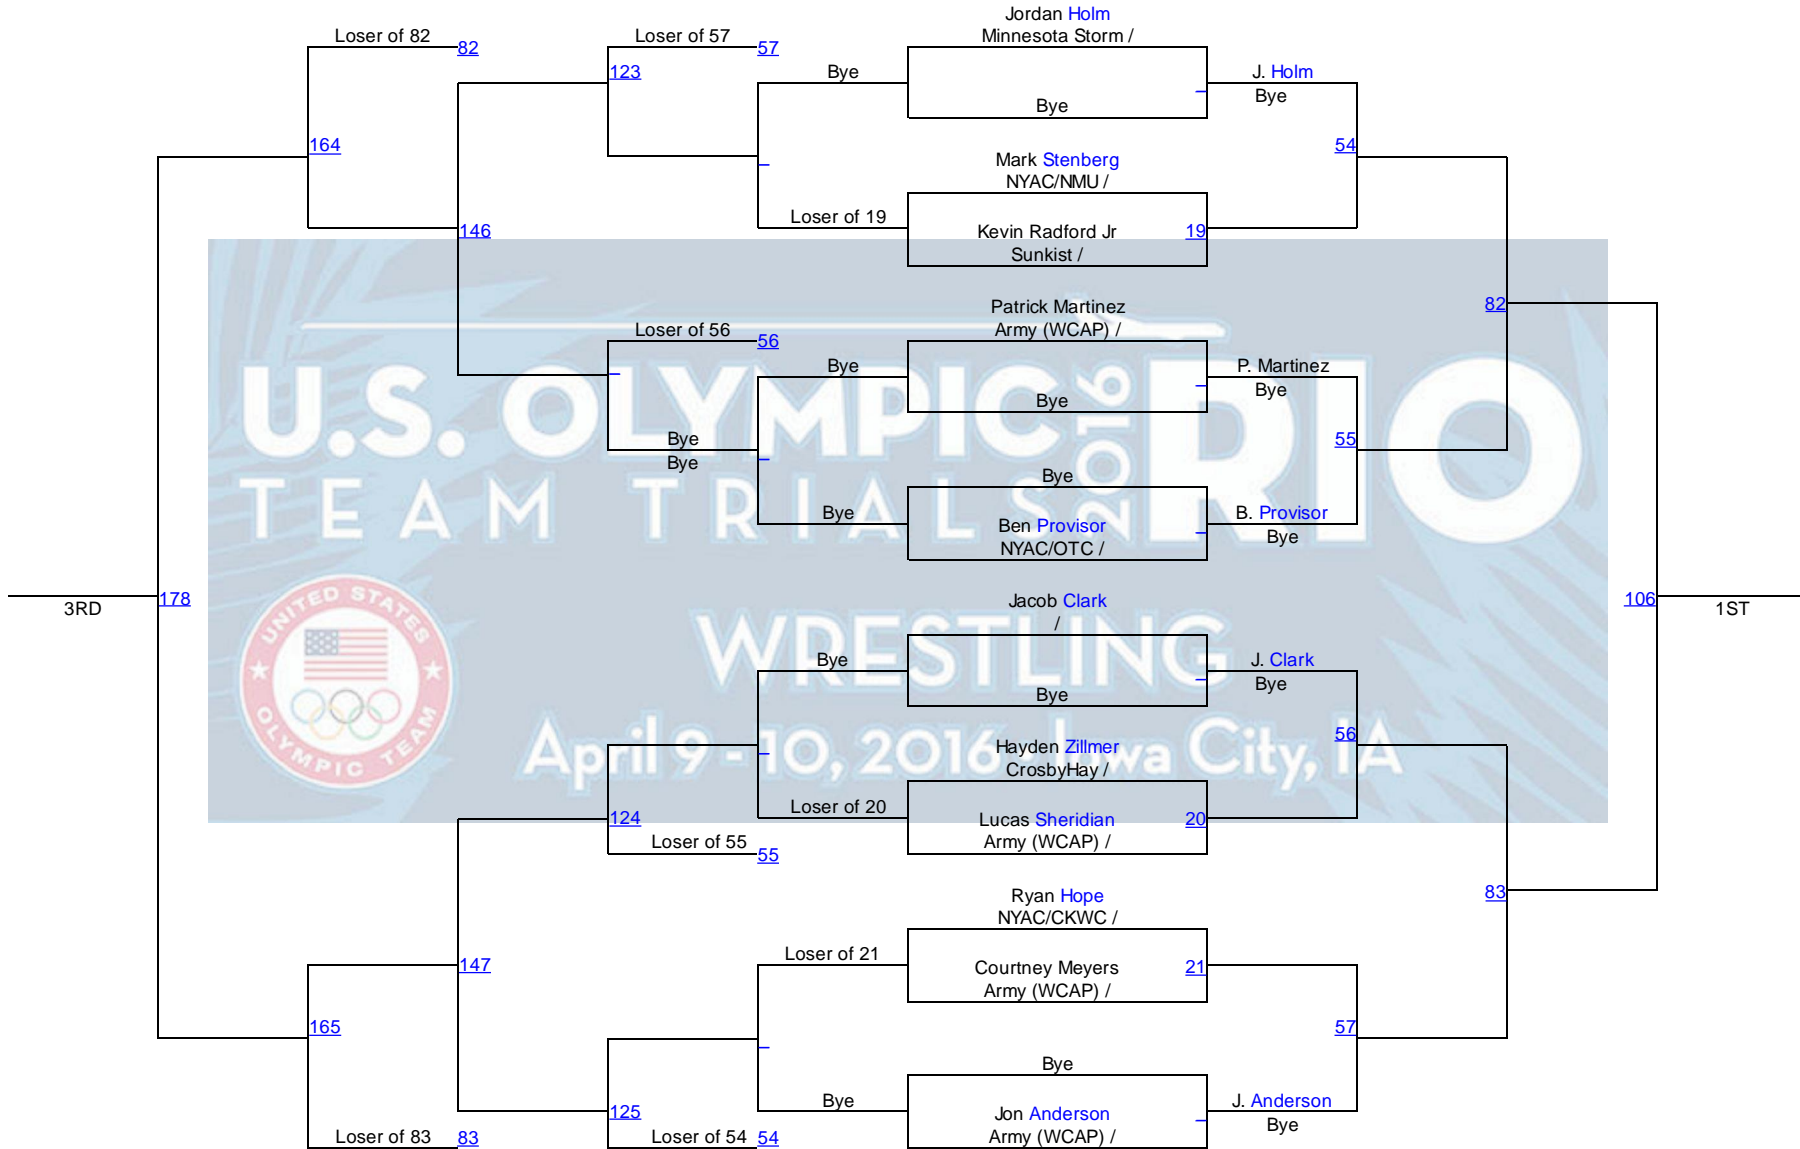

2016 Olympic Team Trials

Sat. Challenge GR 85 KG