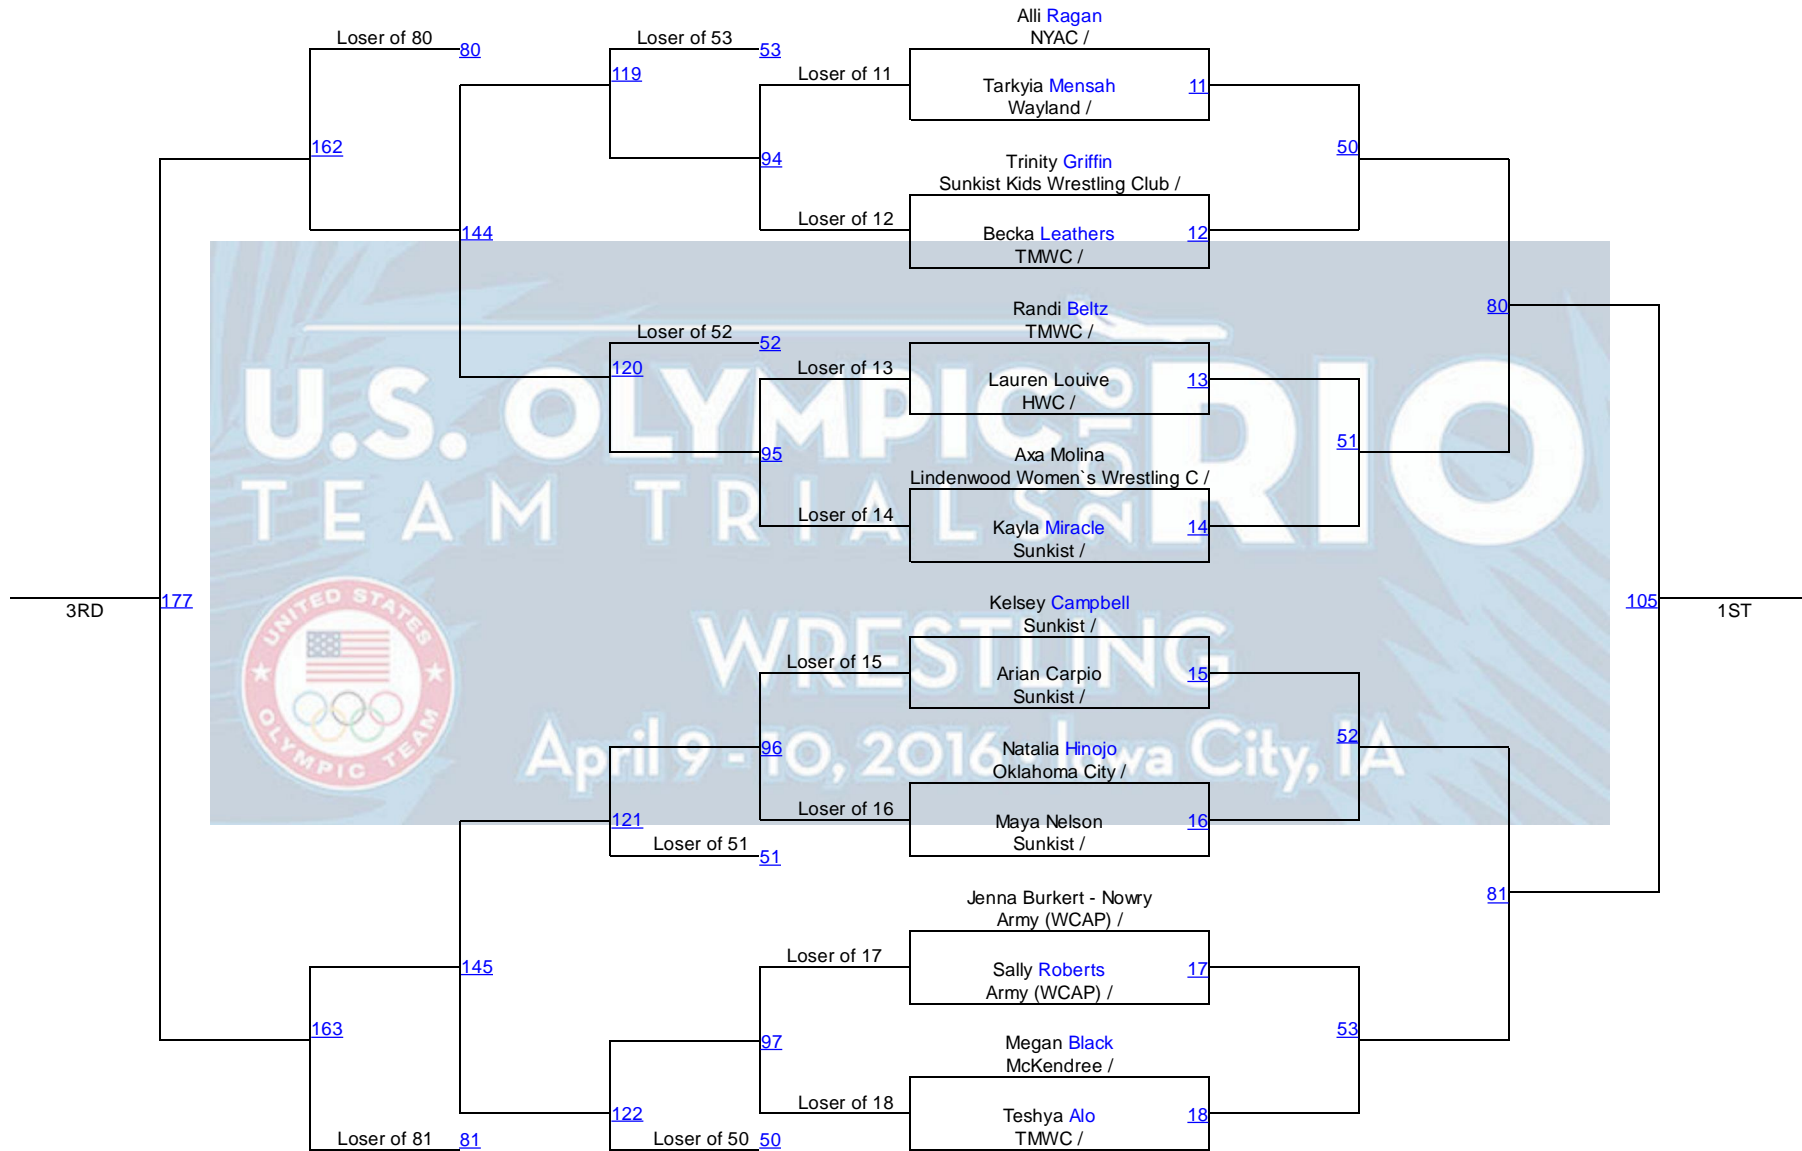

2016 Olympic Team Trials

Sat. Challenge WM 58 KG