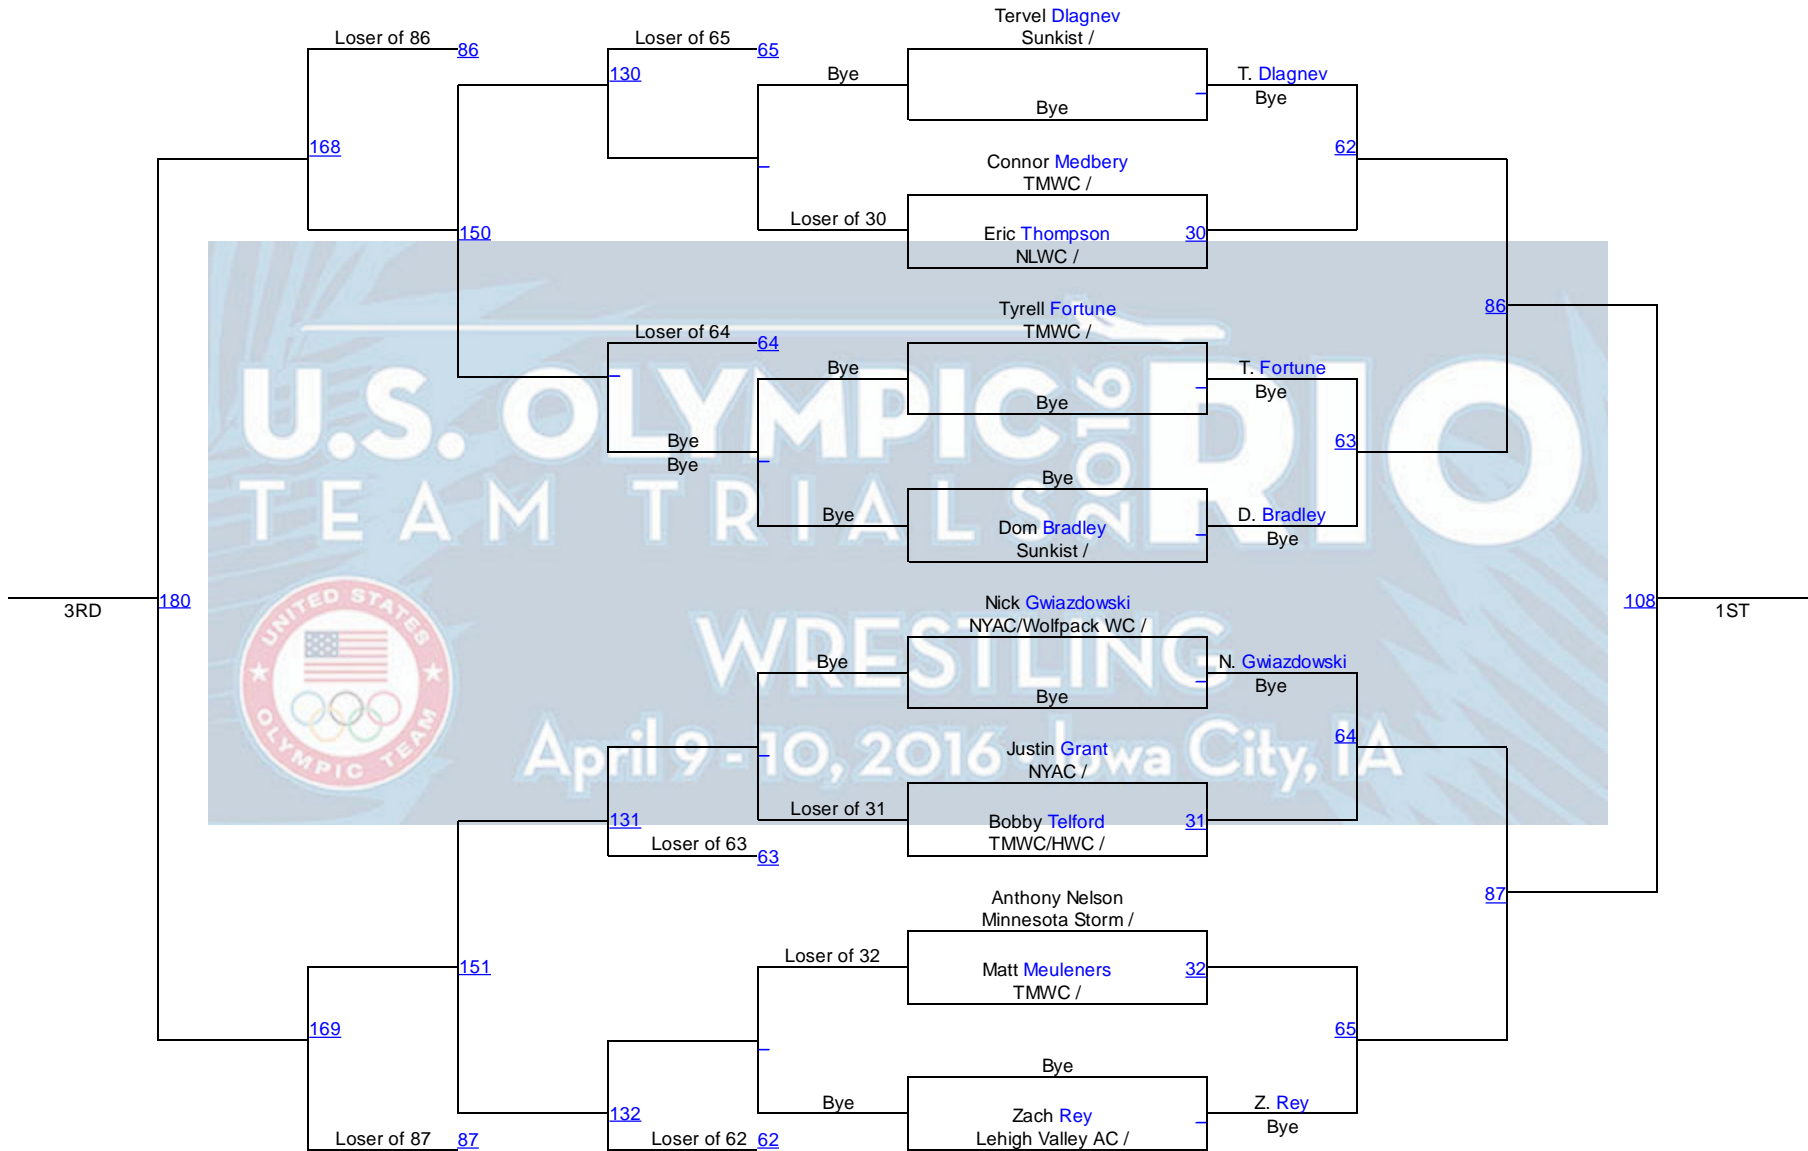

2016 Olympic Team Trials

Sat. Challenge FS 125 KG