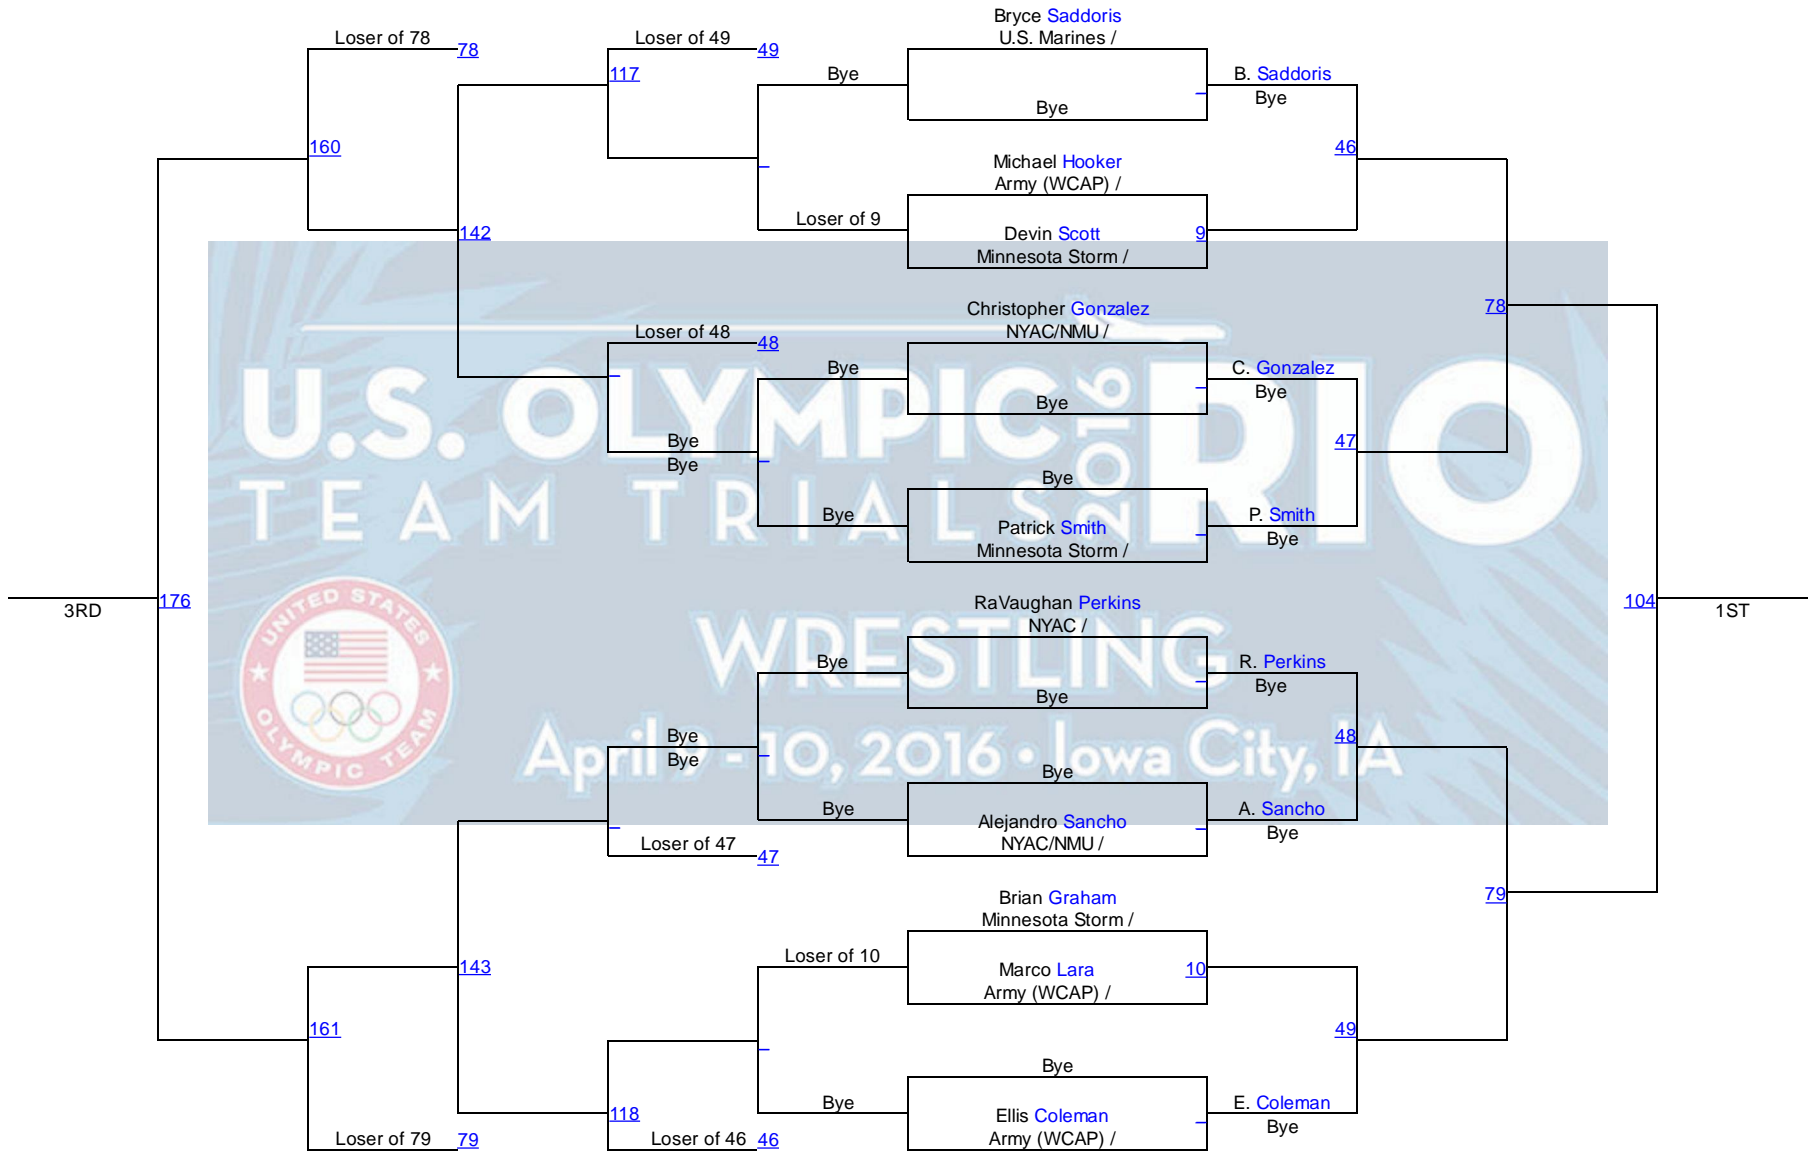

2016 Olympic Team Trials

Sat. Challenge GR 66 KG