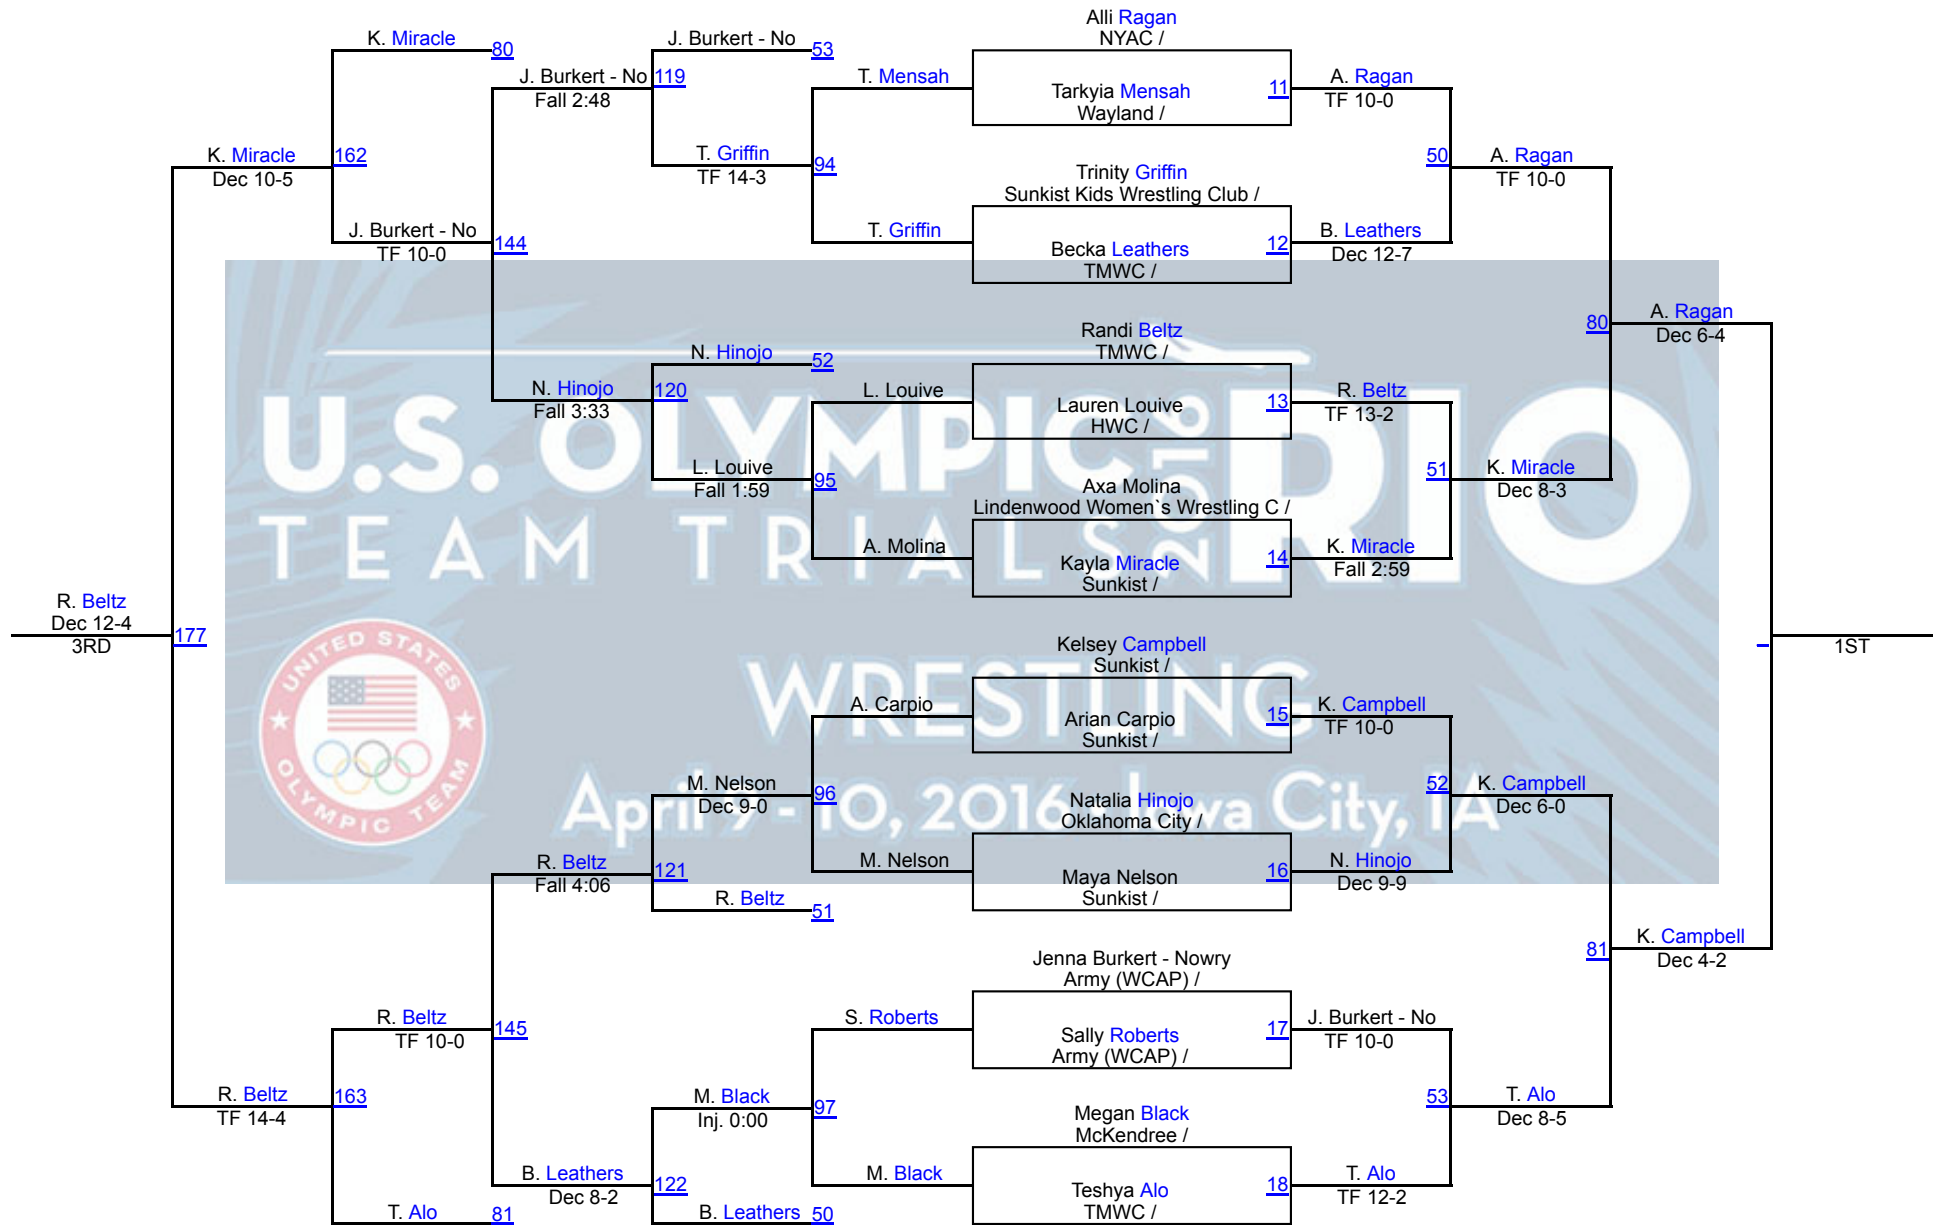

2016 Olympic Team Trials

Sat Challenge FS 65 KG

2016 Olympic Team Trials

Sat Challenge GR 66 KG

2016 Olympic Team Trials

Sat Challenge WM 58 KG

2016 Olympic Team Trials

Sat Challenge WM 63 KG