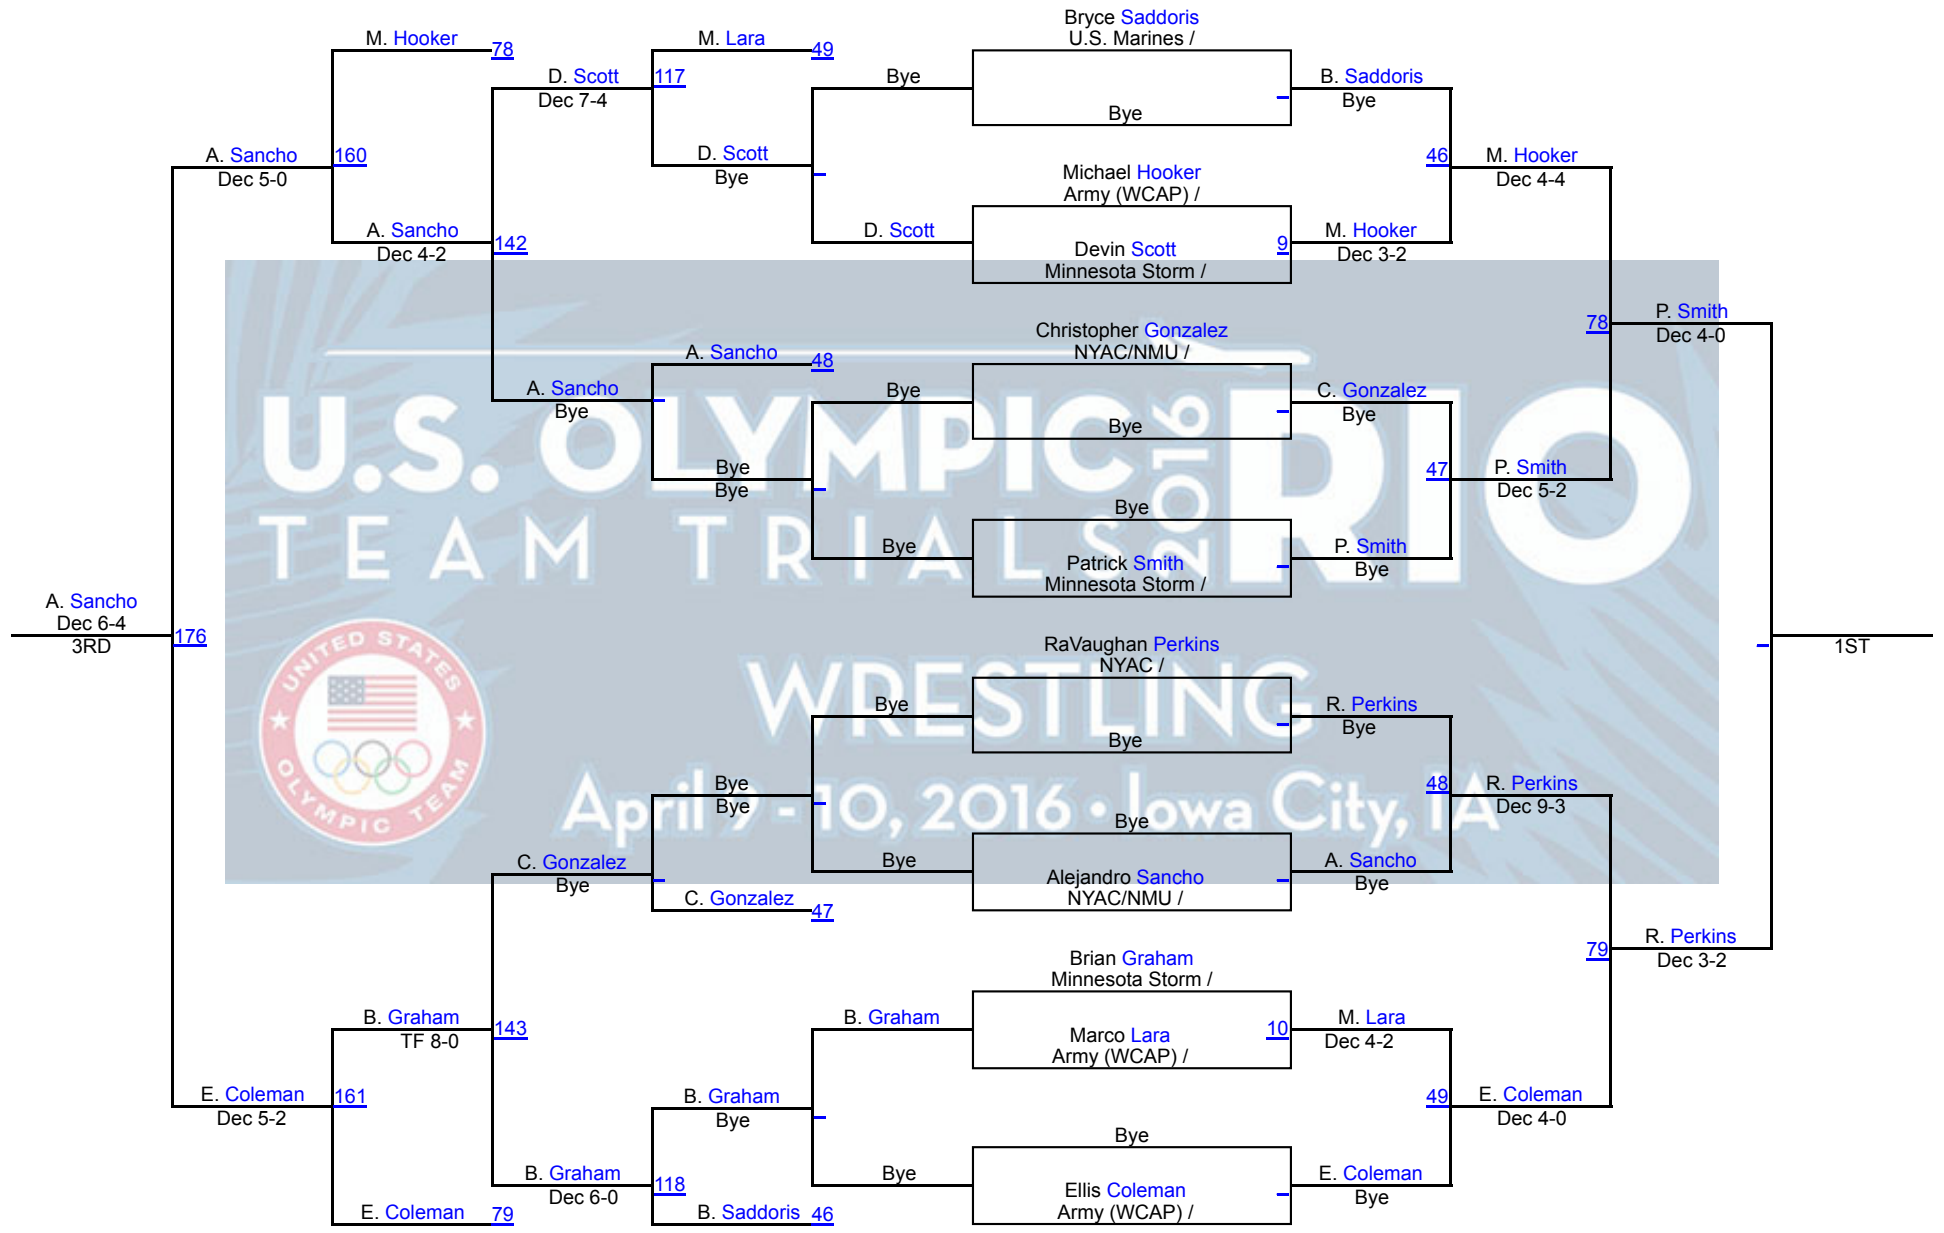

2016 Olympic Team Trials

Sat Challenge FS 65 KG

2016 Olympic Team Trials

Sat Challenge GR 66 KG

2016 Olympic Team Trials

Sat Challenge WM 58 KG

2016 Olympic Team Trials

Sat Challenge WM 63 KG