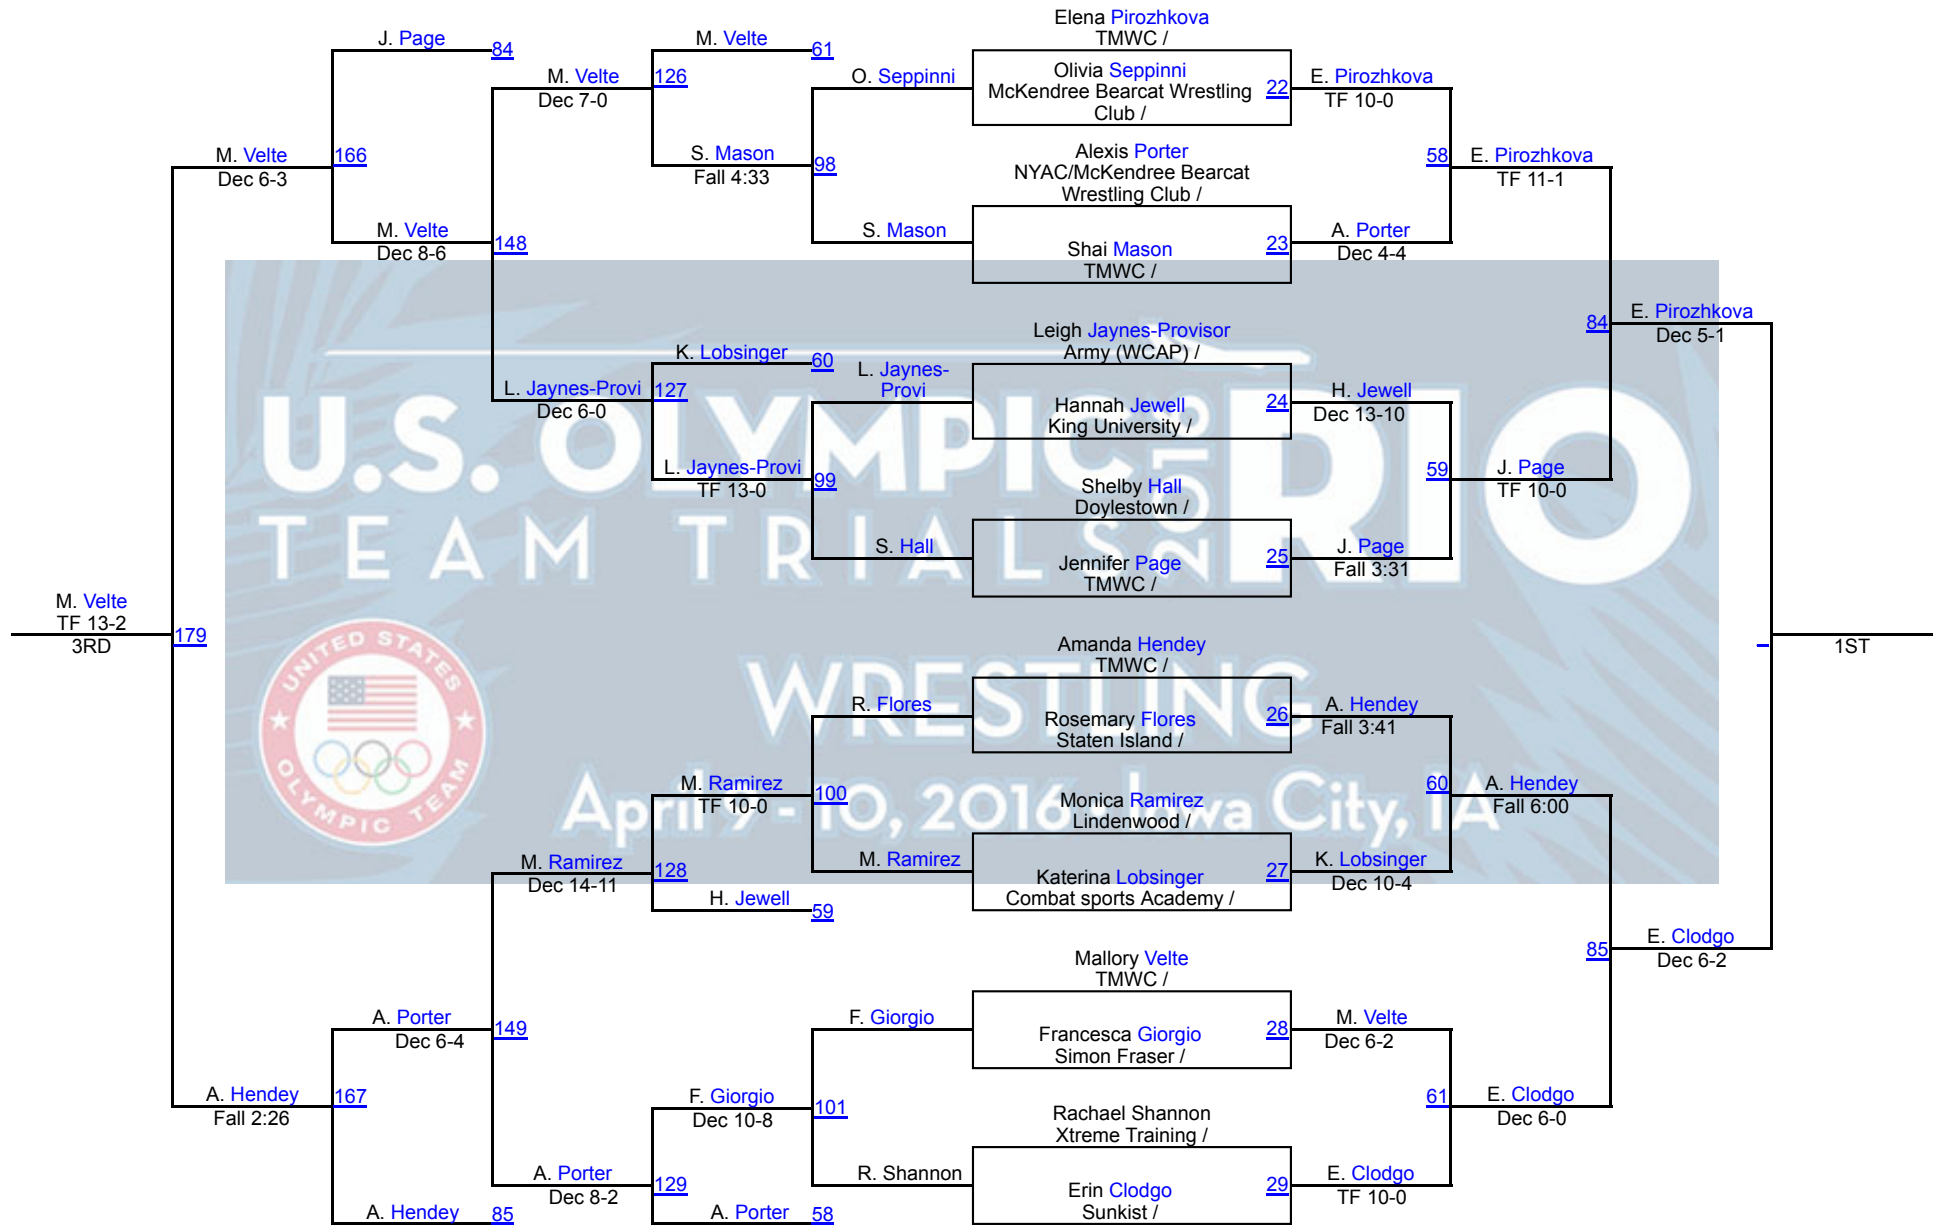

2016 Olympic Team Trials

Sat Challenge FS 65 KG

2016 Olympic Team Trials

Sat Challenge GR 66 KG

2016 Olympic Team Trials

Sat Challenge WM 58 KG

2016 Olympic Team Trials

Sat Challenge WM 63 KG