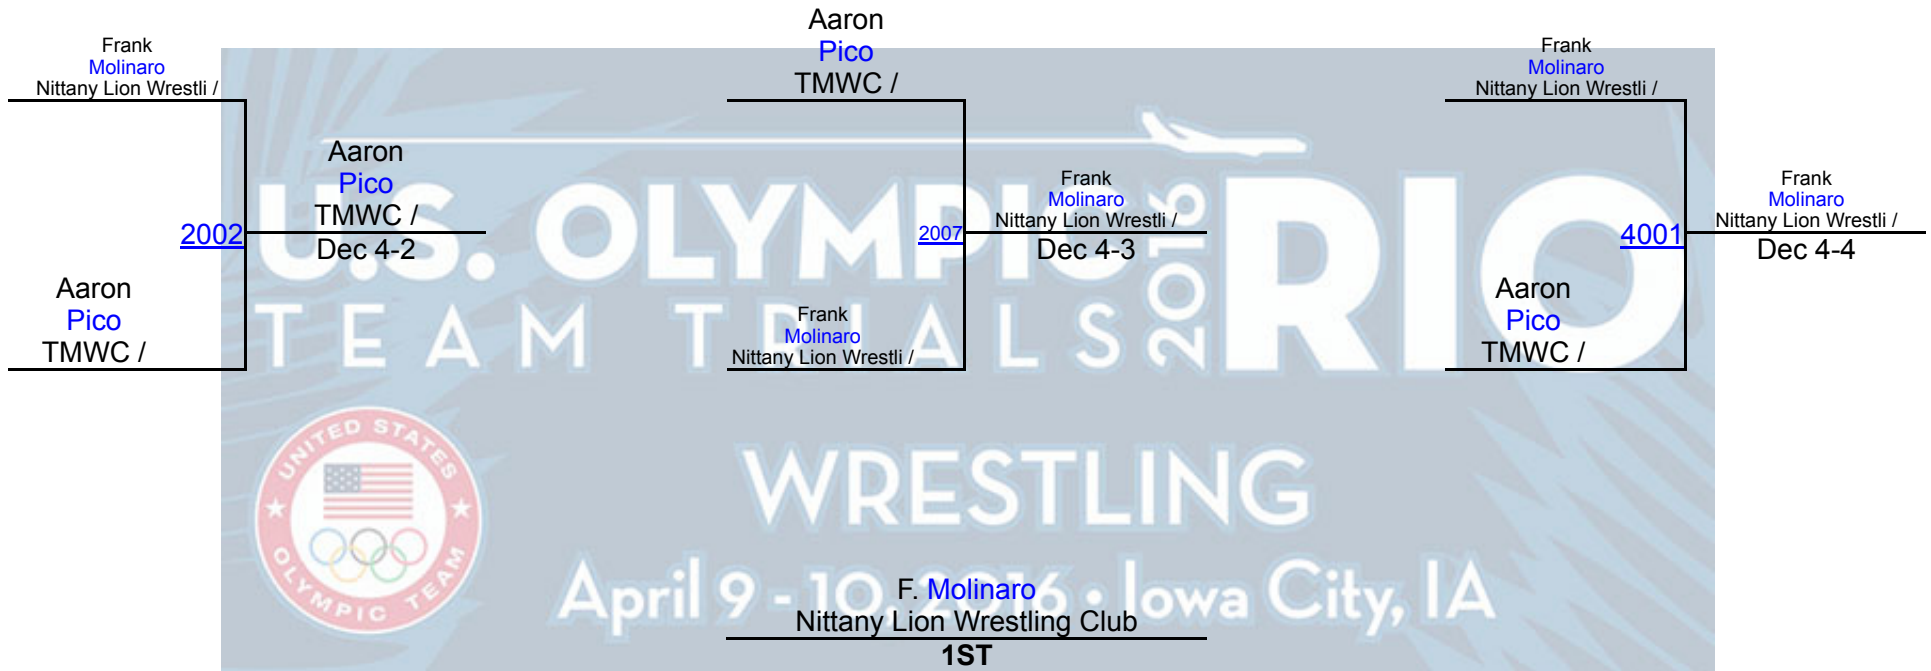

Round 2

Round 3

2016 Olympic Team Trials

Sat Championship GR 66 KG

Round 1

Round 2

Round 3

2016 Olympic Team Trials