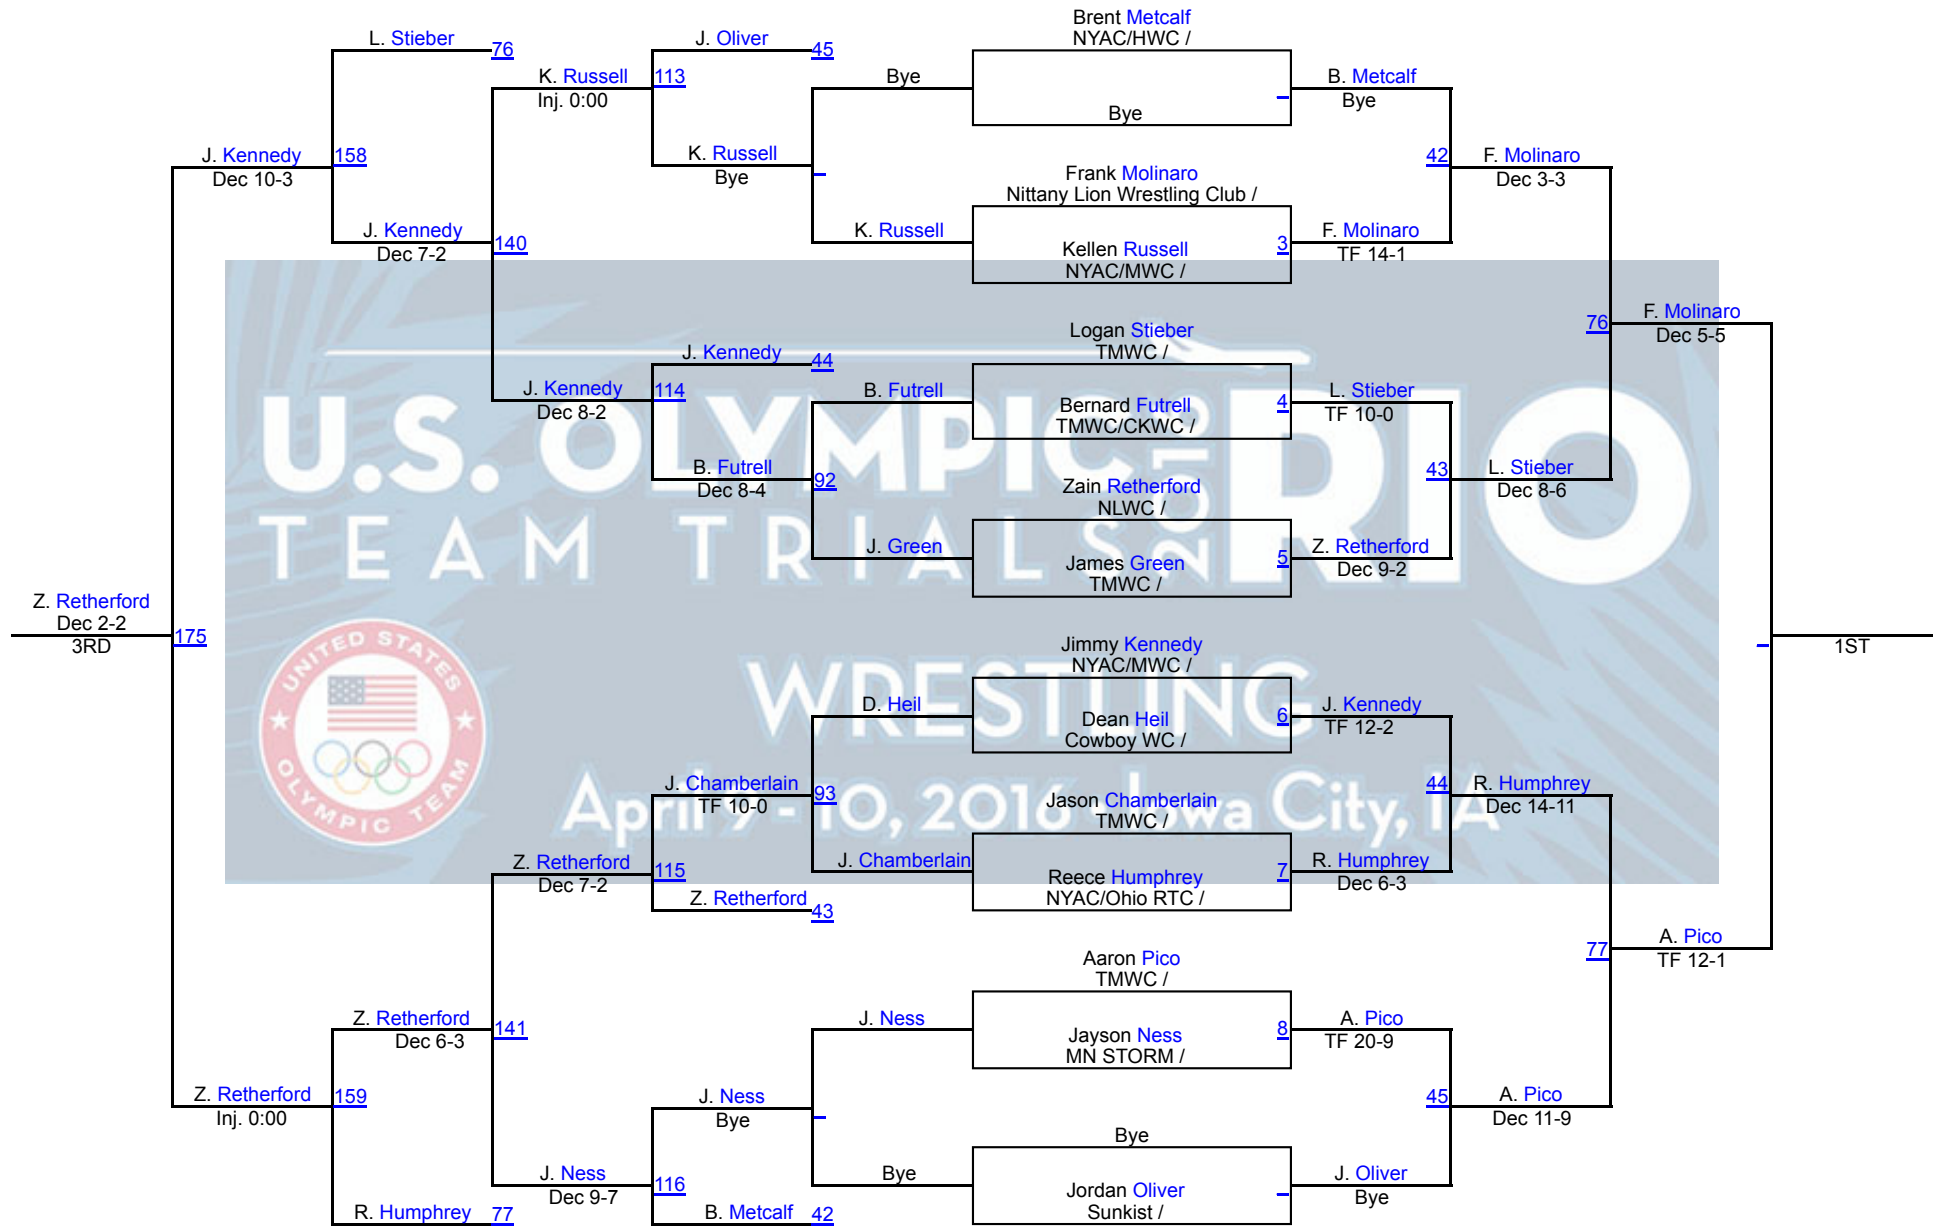

2016 Olympic Team Trials

Sat Challenge FS 65 KG

2016 Olympic Team Trials

Sat Challenge GR 66 KG

2016 Olympic Team Trials

Sat Challenge WM 58 KG

2016 Olympic Team Trials

Sat Challenge WM 63 KG