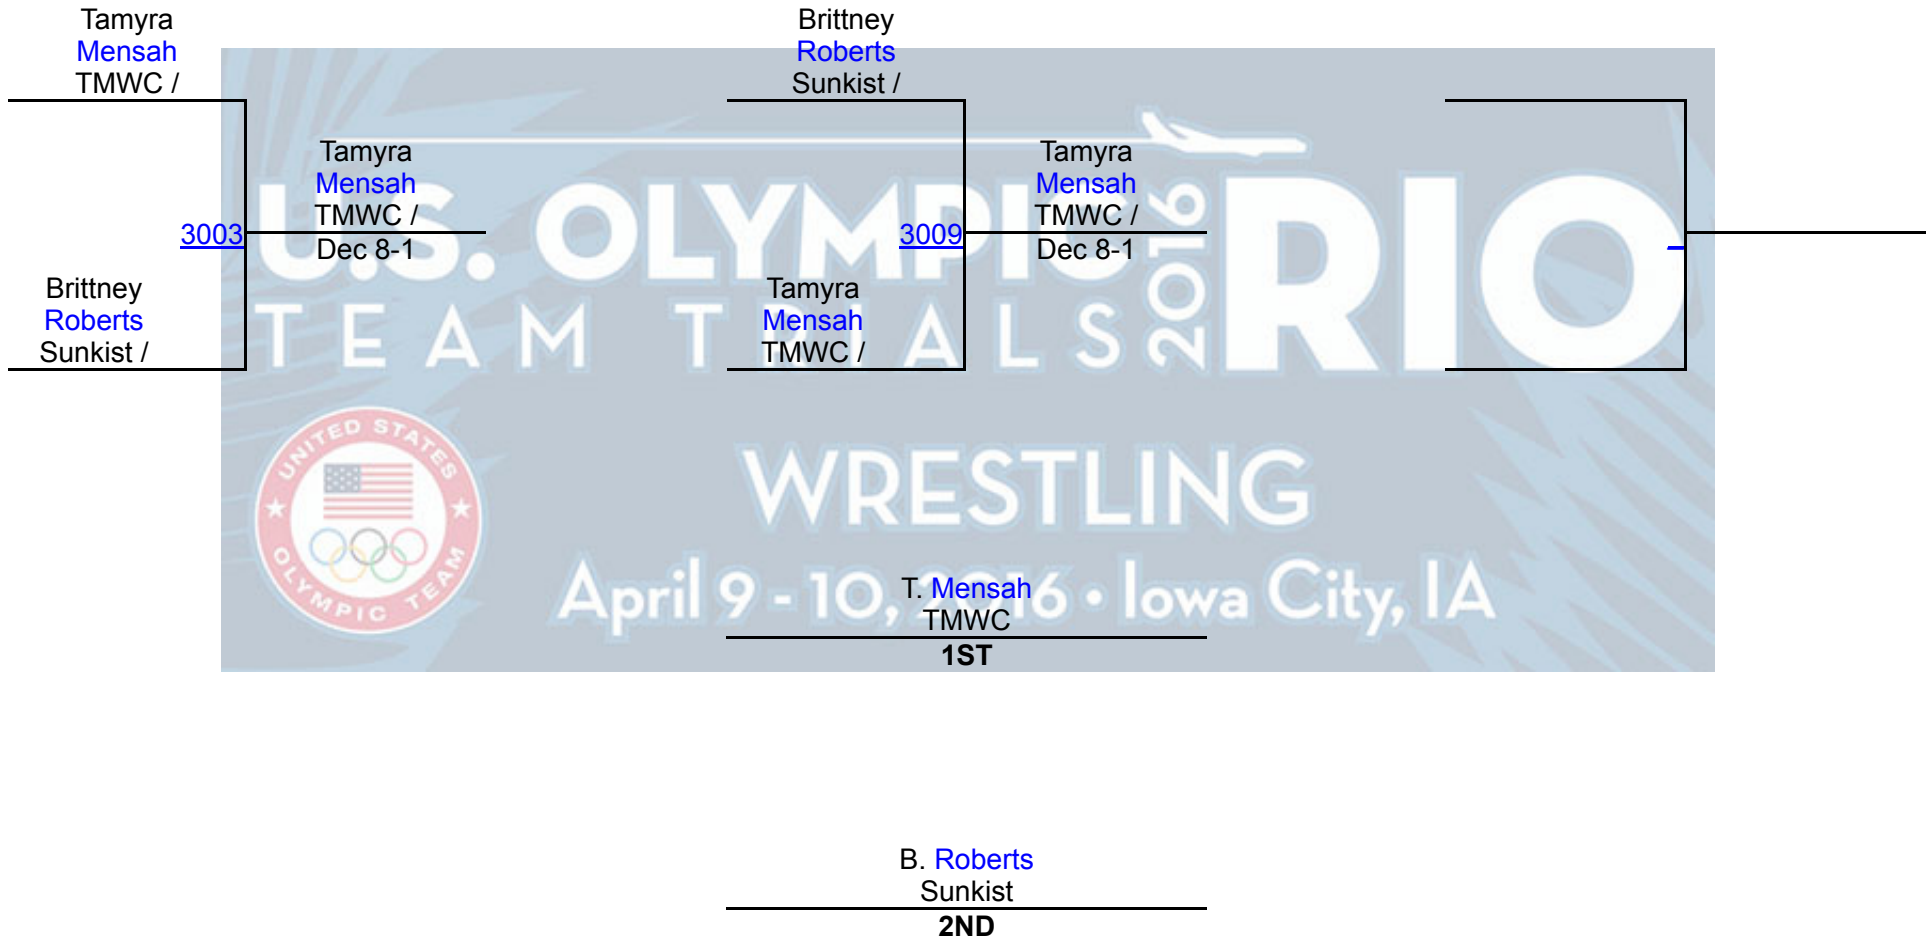

Round 1

Round 2

Round 3

2016 Olympic Team Trials

Sat Championship WM 69 KG

Round 1

Round 2

Round 3