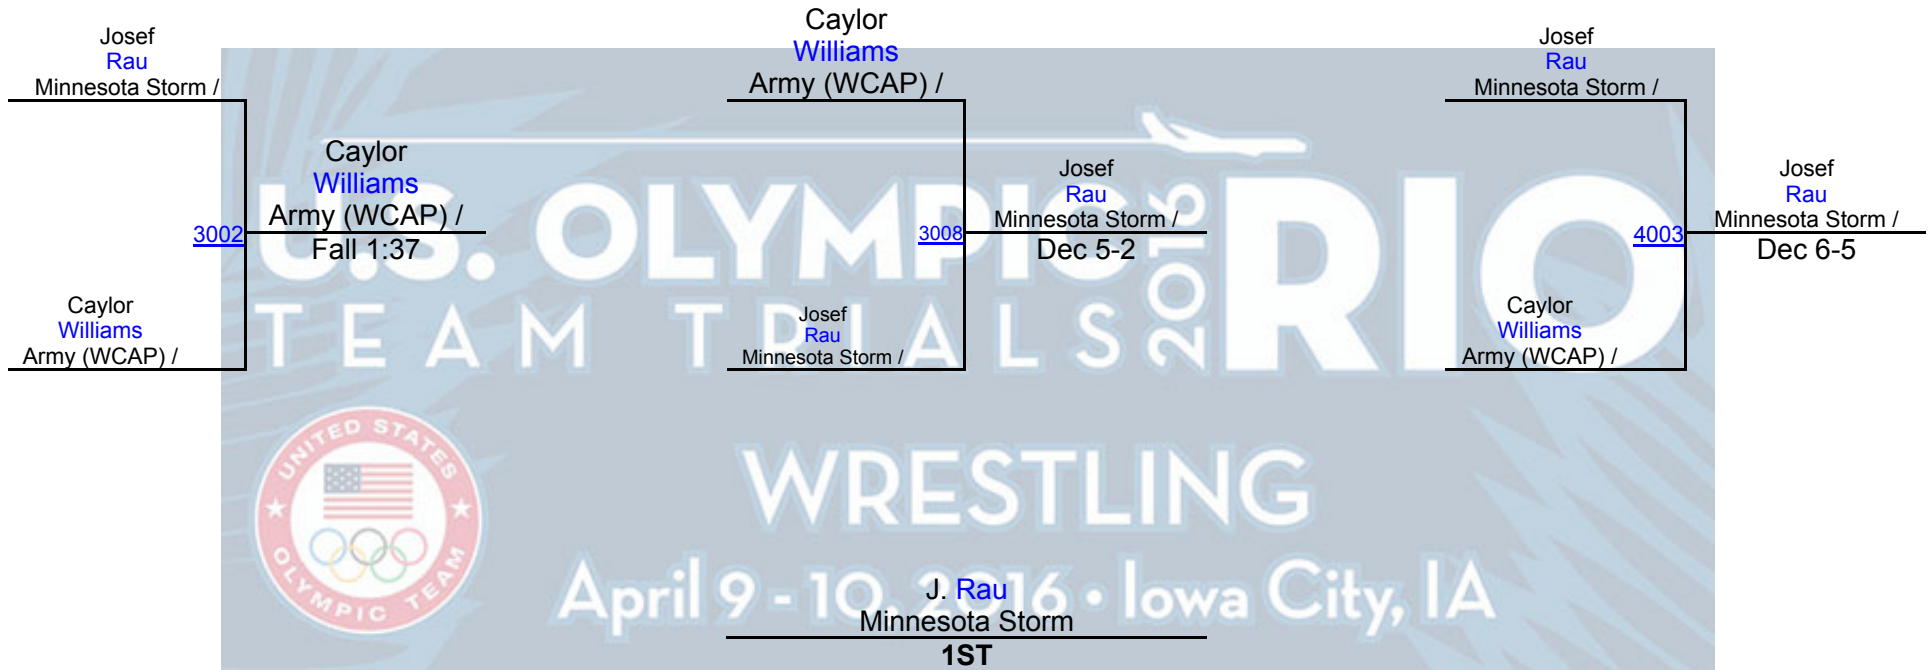

2016 Olympic Team Trials

Sat Championship GR 98 KG

Round 1

Round 2

Round 3

C. Williams / Army (WCAP) /

2ND