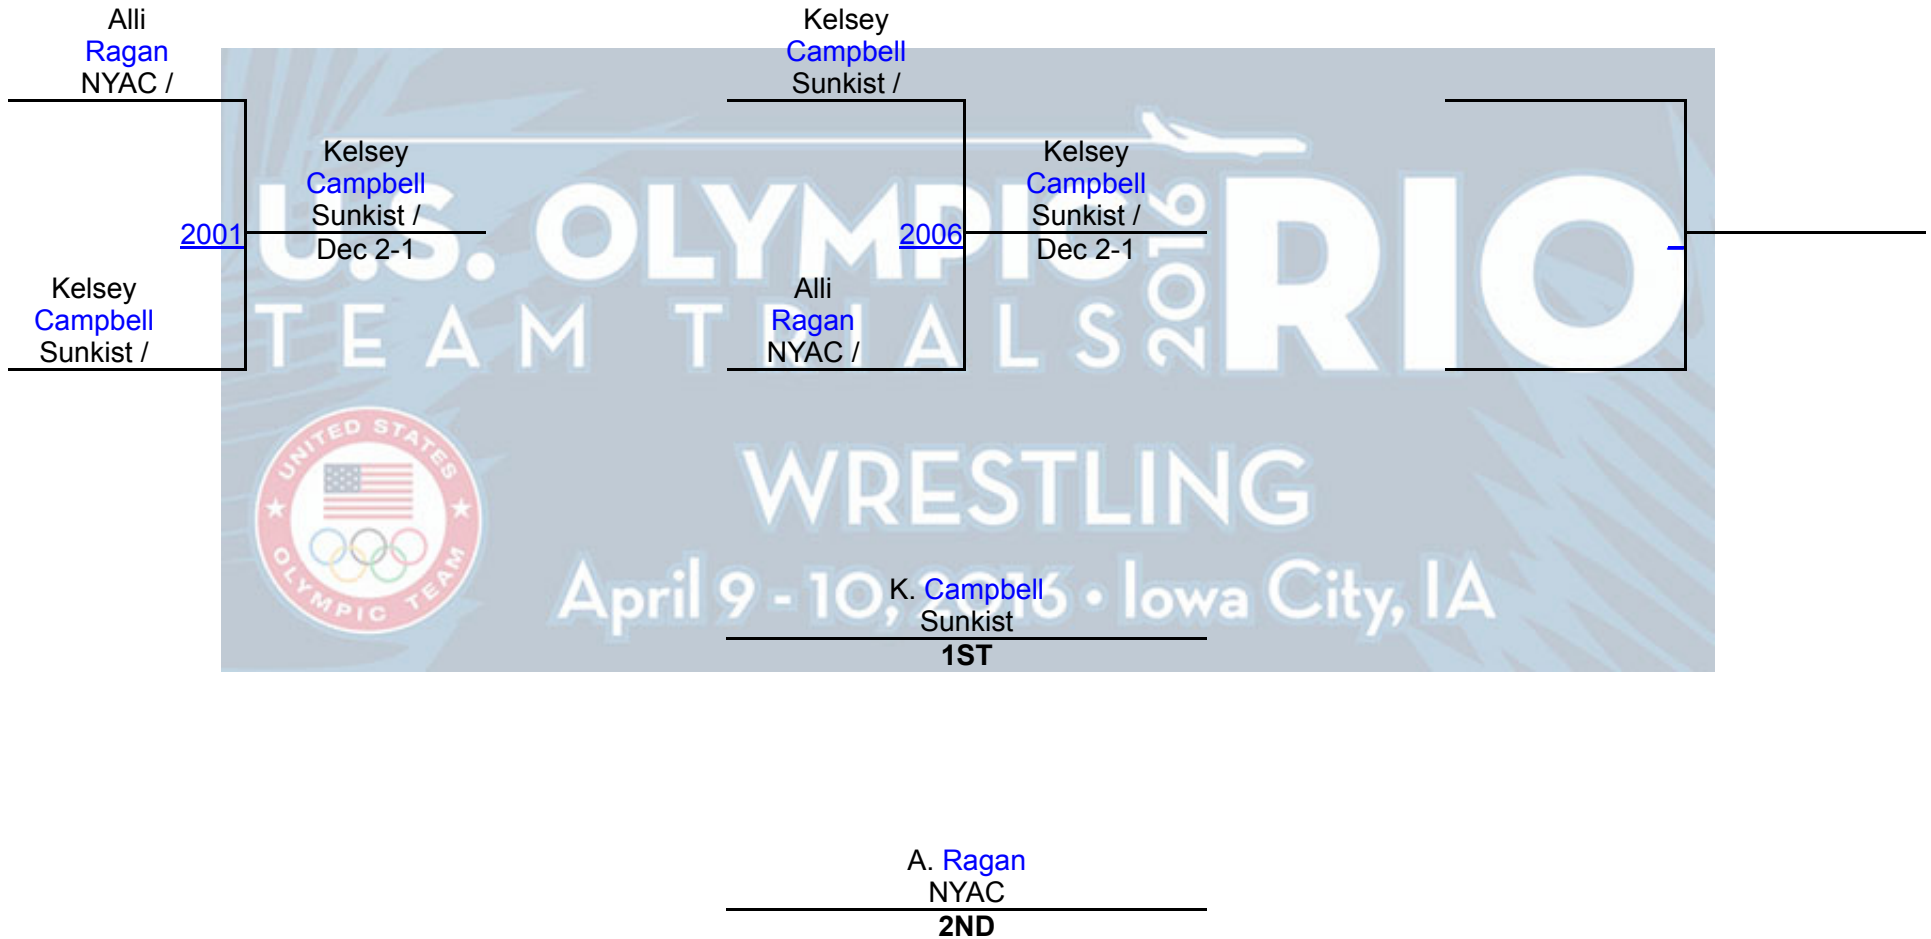

2016 Olympic Team Trials

Sat Championship WM 58 KG

Round 1

Round 2

Round 3