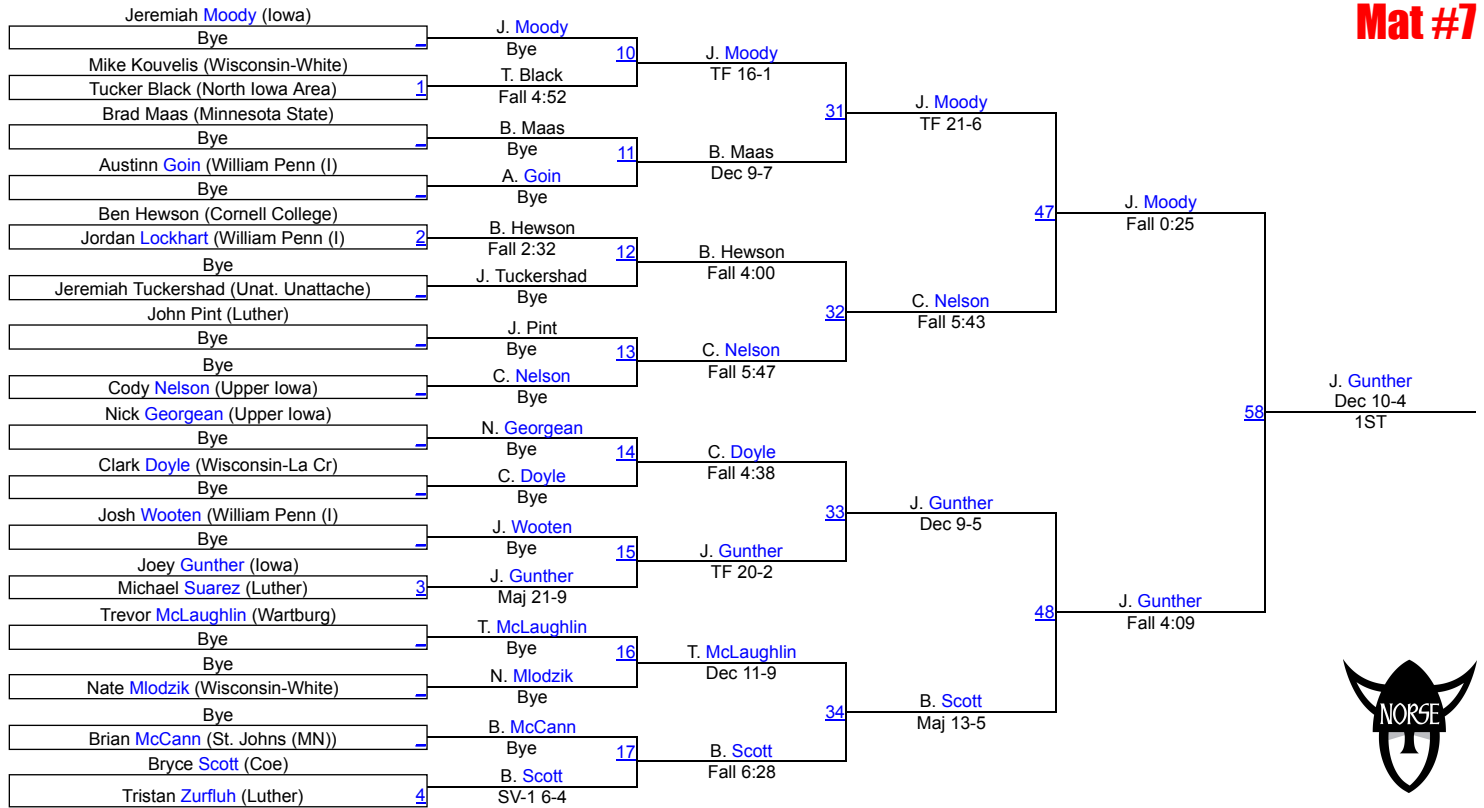

Luther College Open

Elite 149

Luther College Open

Elite 157
Mat #5

Luther College Open

Elite 157

Luther College Open

Elite 165
Mat #7

Luther College Open

Elite 165

Luther College Open

Elite 174
Mat #3

Luther College Open

Elite 174

Luther College Open

Elite 184
Mat #12