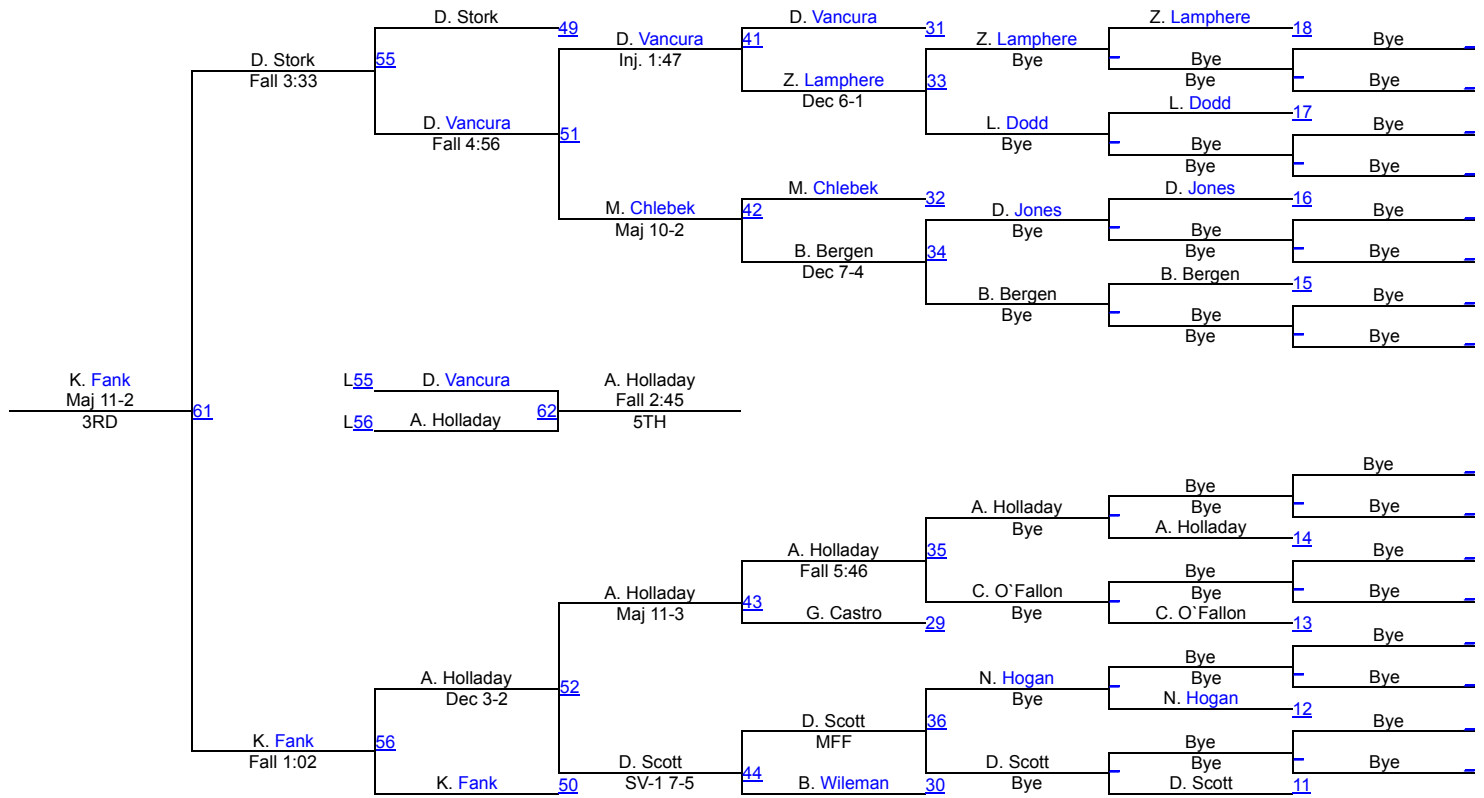

Luther College Open

Elite 184

Luther College Open

Elite 197
Mat #3

Luther College Open

Elite 197

Luther College Open

Elite 285
Mat #4

Luther College Open

Elite 285

Luther College Open

Silver 125
Mat #1

Luther College Open

Silver 125

Luther College Open

Silver 133
Mat #4