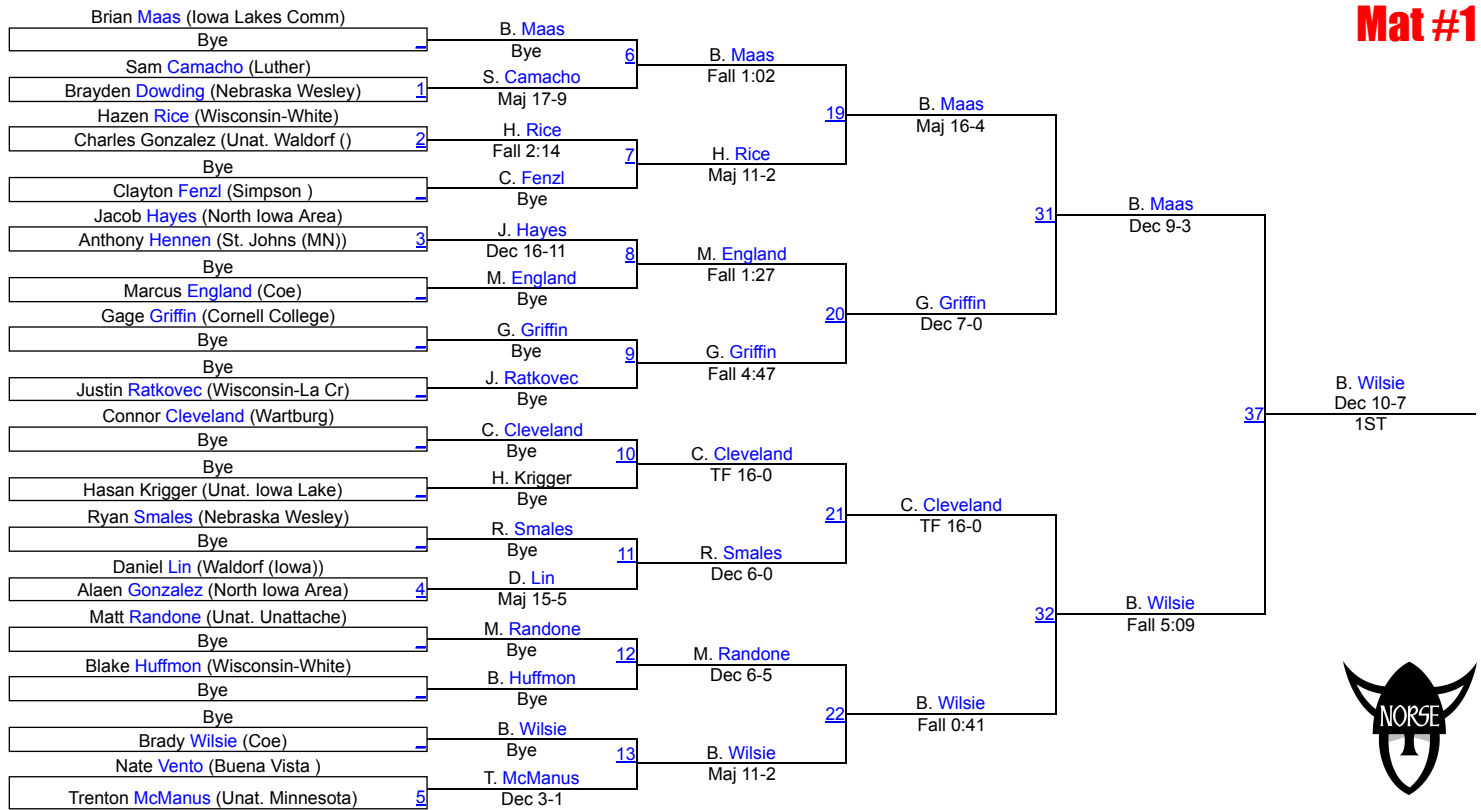

Luther College Open

Elite 184

Luther College Open

Elite 197
Mat #3

Luther College Open

Elite 197

Luther College Open

Elite 285
Mat #4

Luther College Open

Elite 285

Luther College Open

Silver 125
Mat #1

Luther College Open

Silver 125

Luther College Open

Silver 133
Mat #4