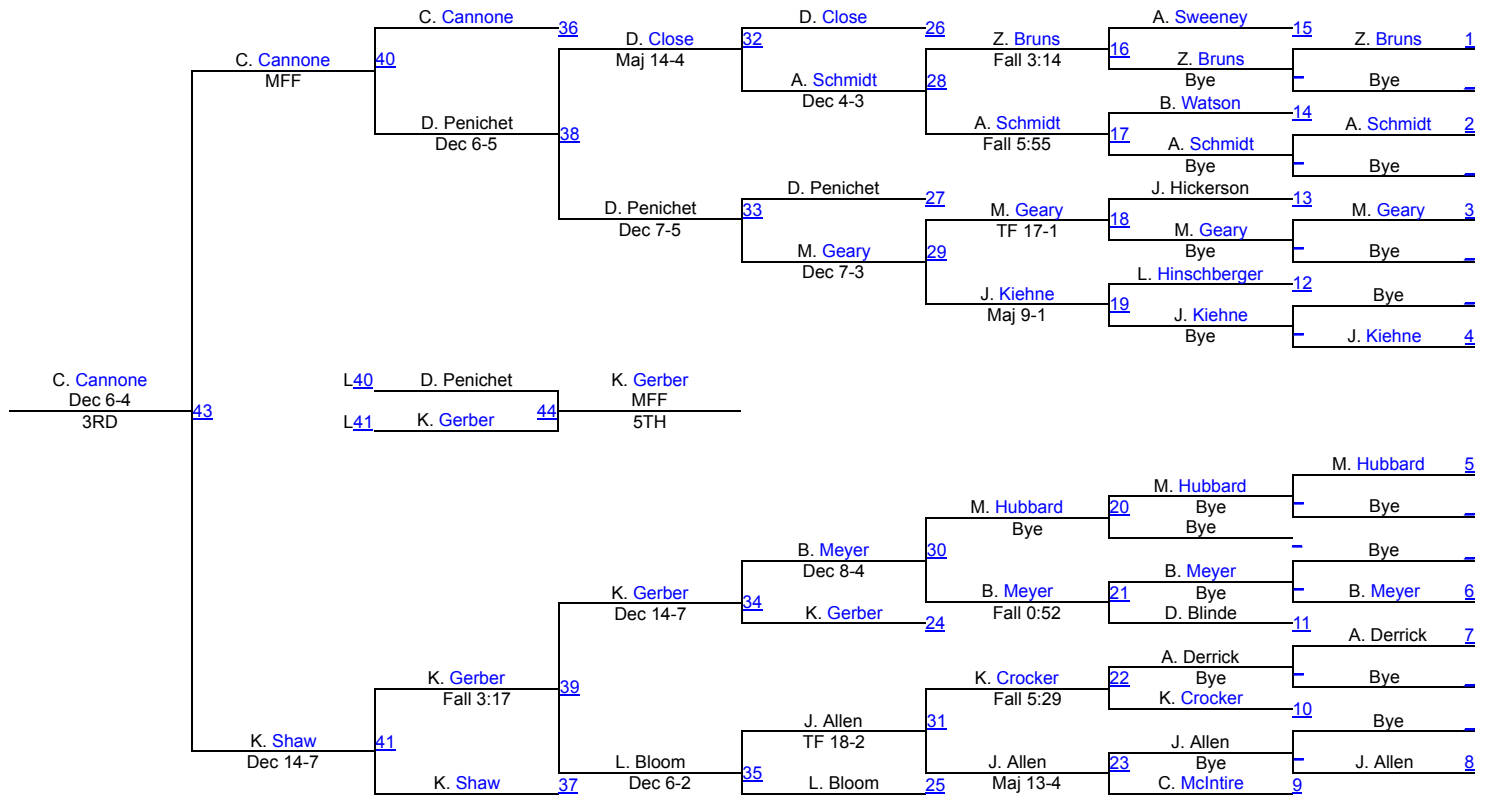

Luther College Open

Elite 149