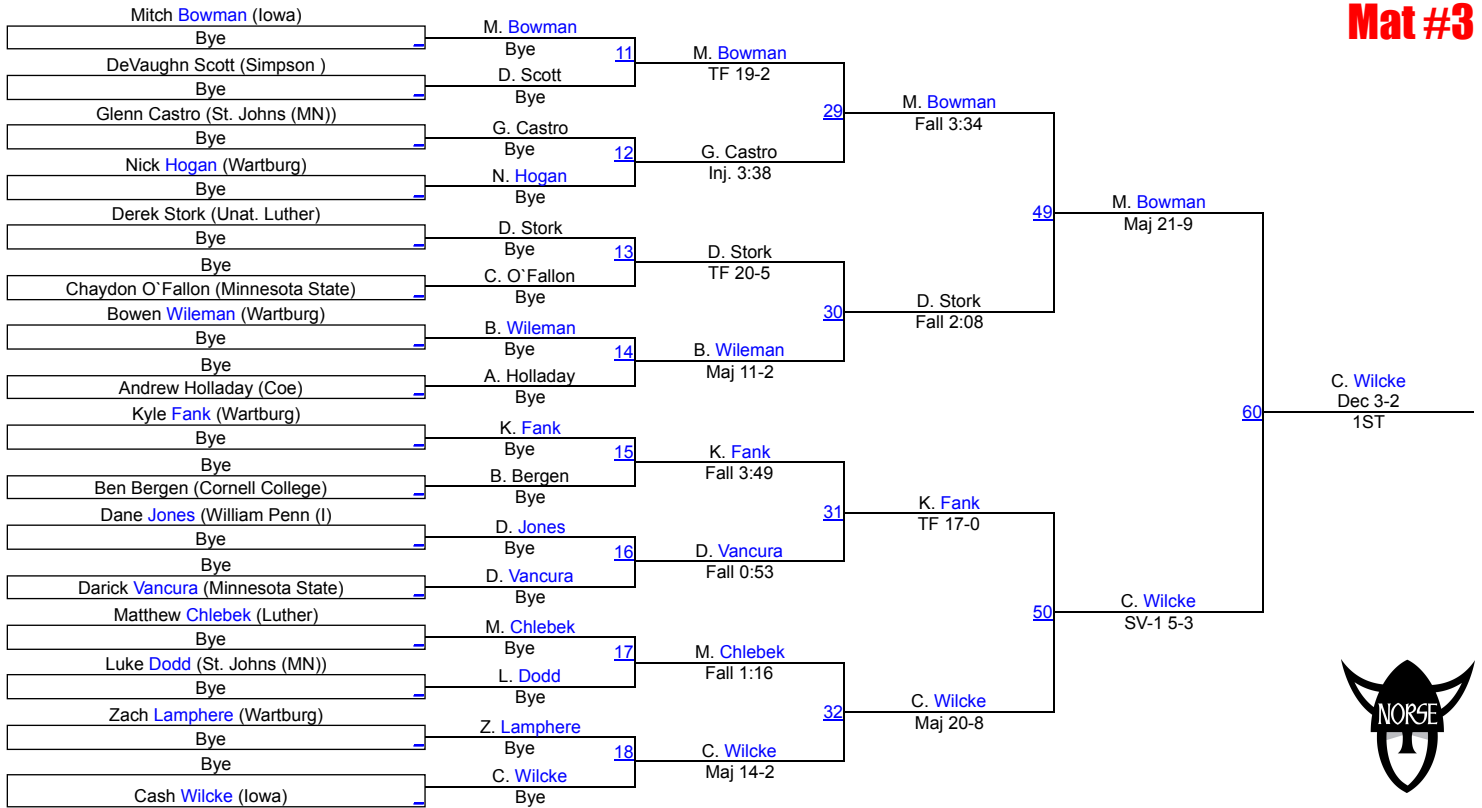

Luther College Open

Elite 165

Luther College Open

Elite 174
Mat #3

Luther College Open

Elite 174

Luther College Open

Elite 184
Mat #12

Luther College Open

Elite 184

Luther College Open

Elite 197
Mat #3

Luther College Open

Elite 197

Luther College Open

Elite 285
Mat #4