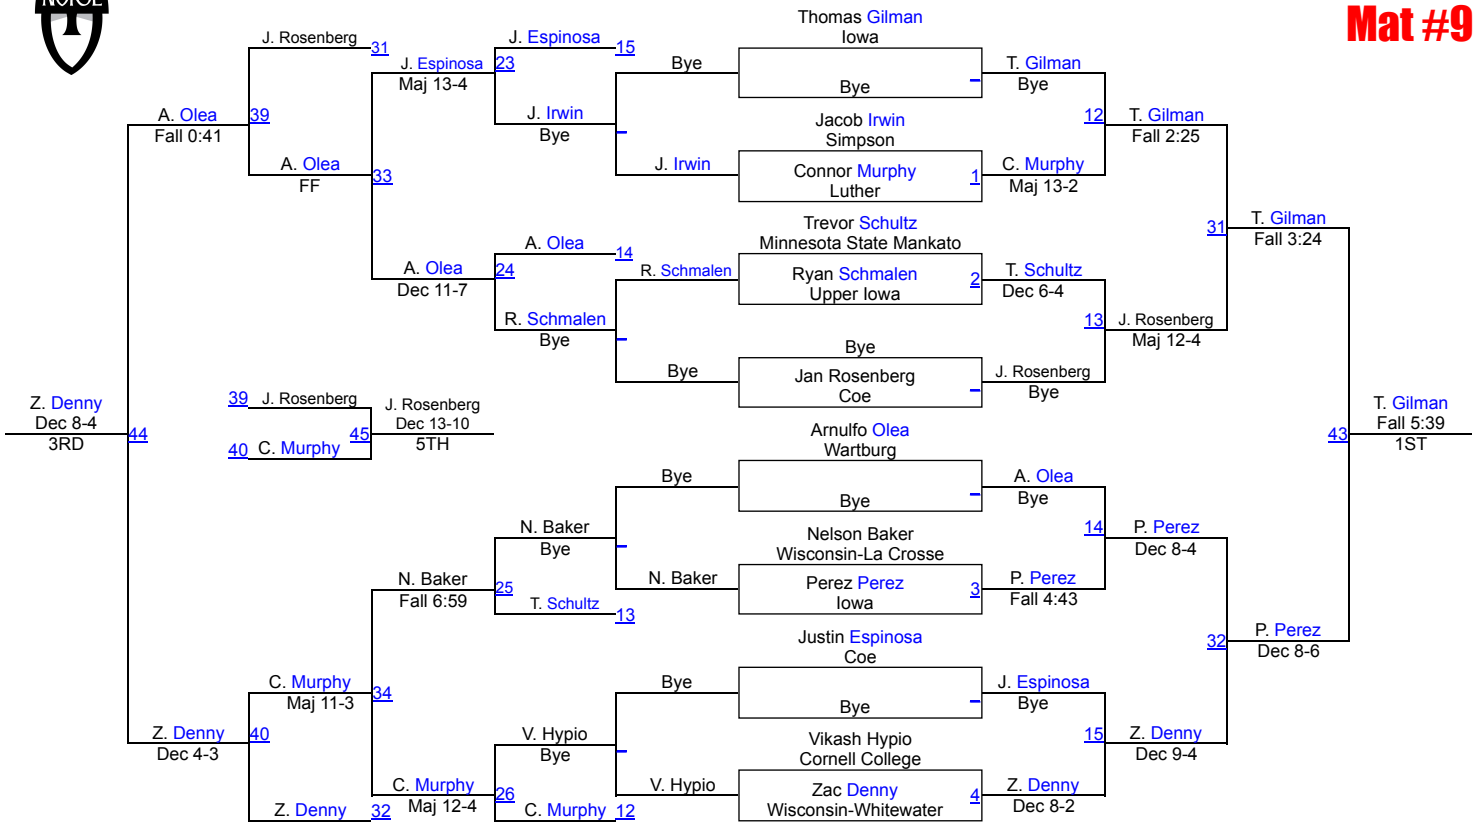

Luther College Open

Elite 125
Mat #9