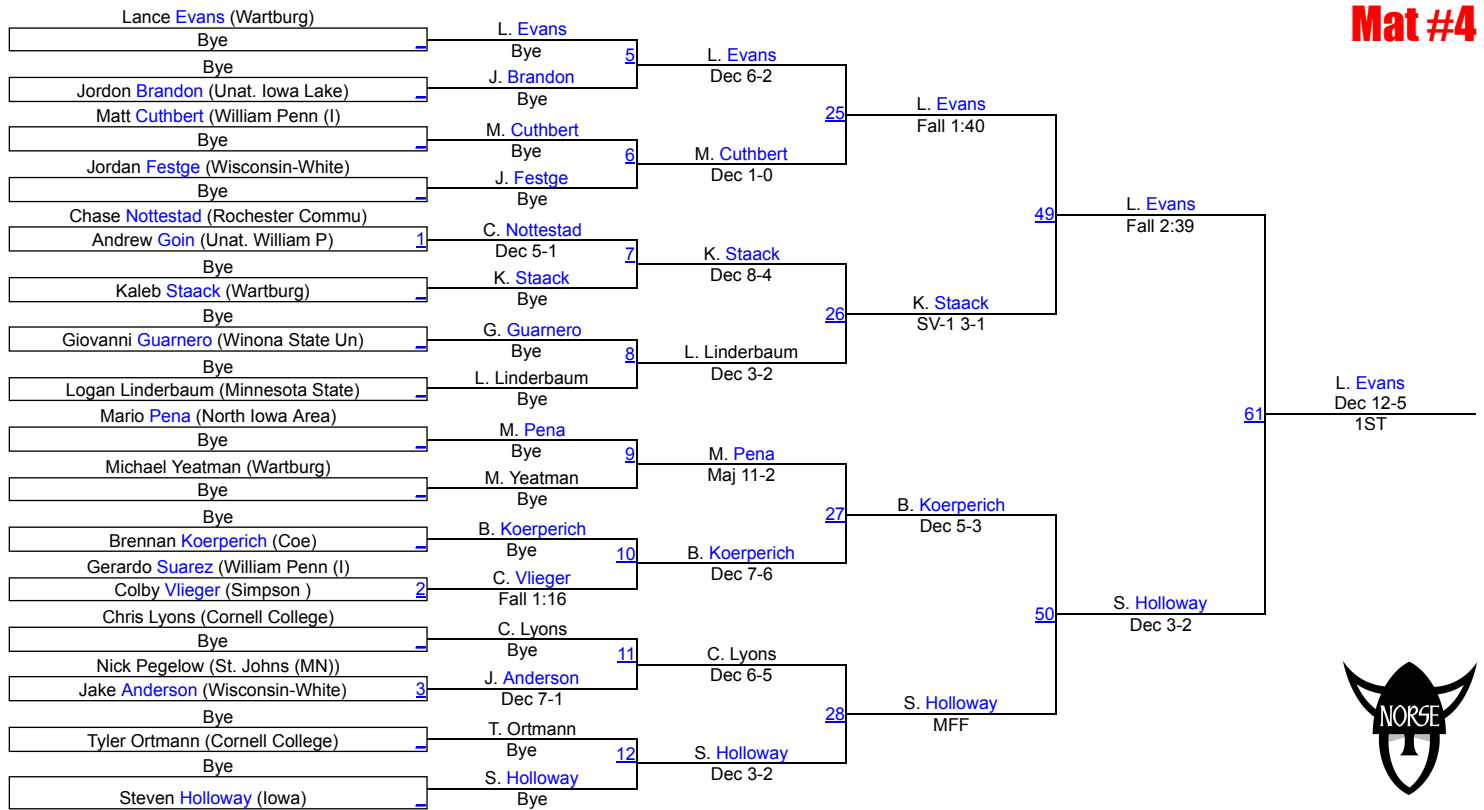

Luther College Open

Elite 184

Luther College Open

Elite 197
Mat #3

Luther College Open

Elite 197

Luther College Open

Elite 285
Mat #4

Luther College Open

Elite 285

Luther College Open

Silver 125
Mat #1

Luther College Open

Silver 125

Luther College Open

Silver 133
Mat #4