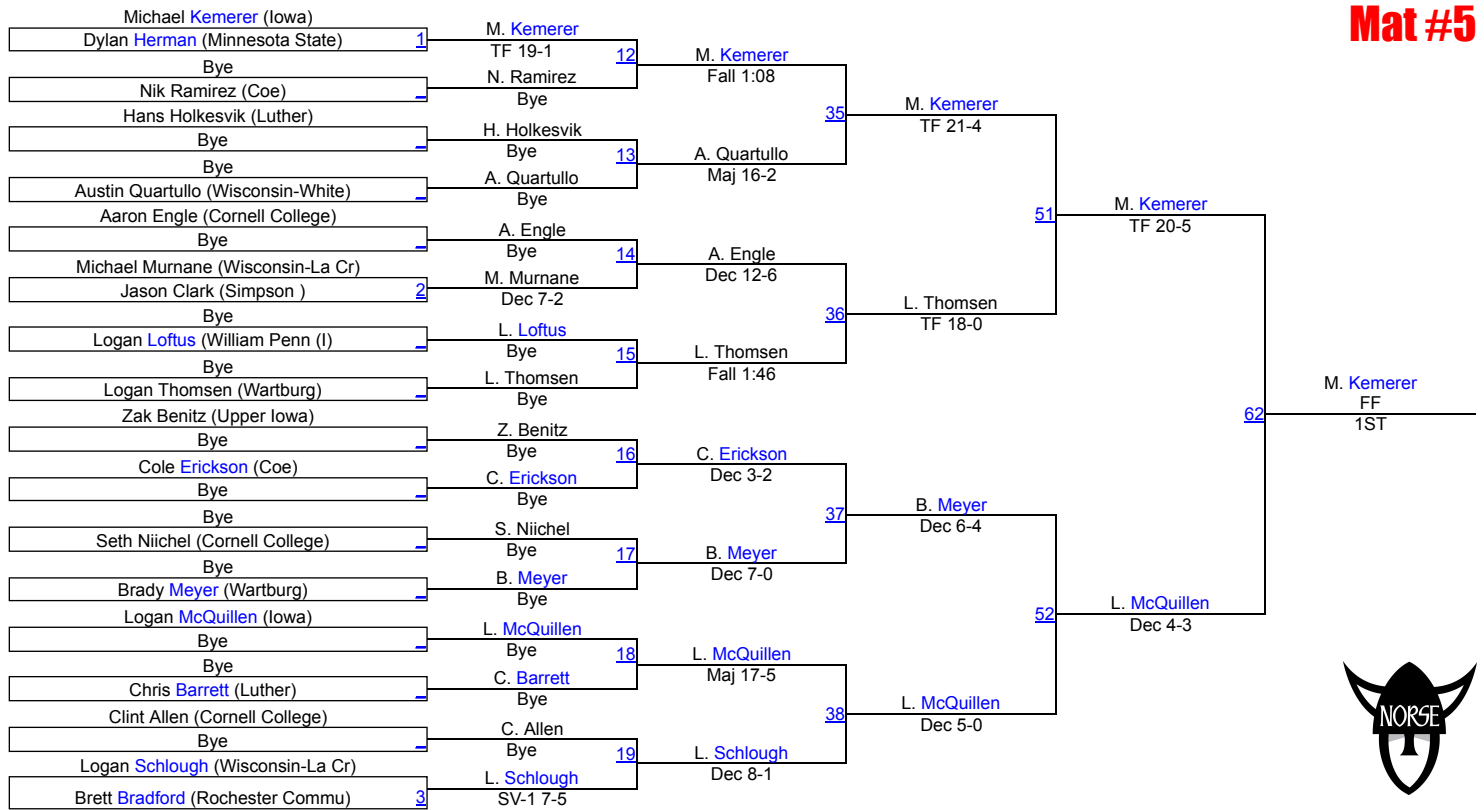

Luther College Open

Elite 157
Mat #5