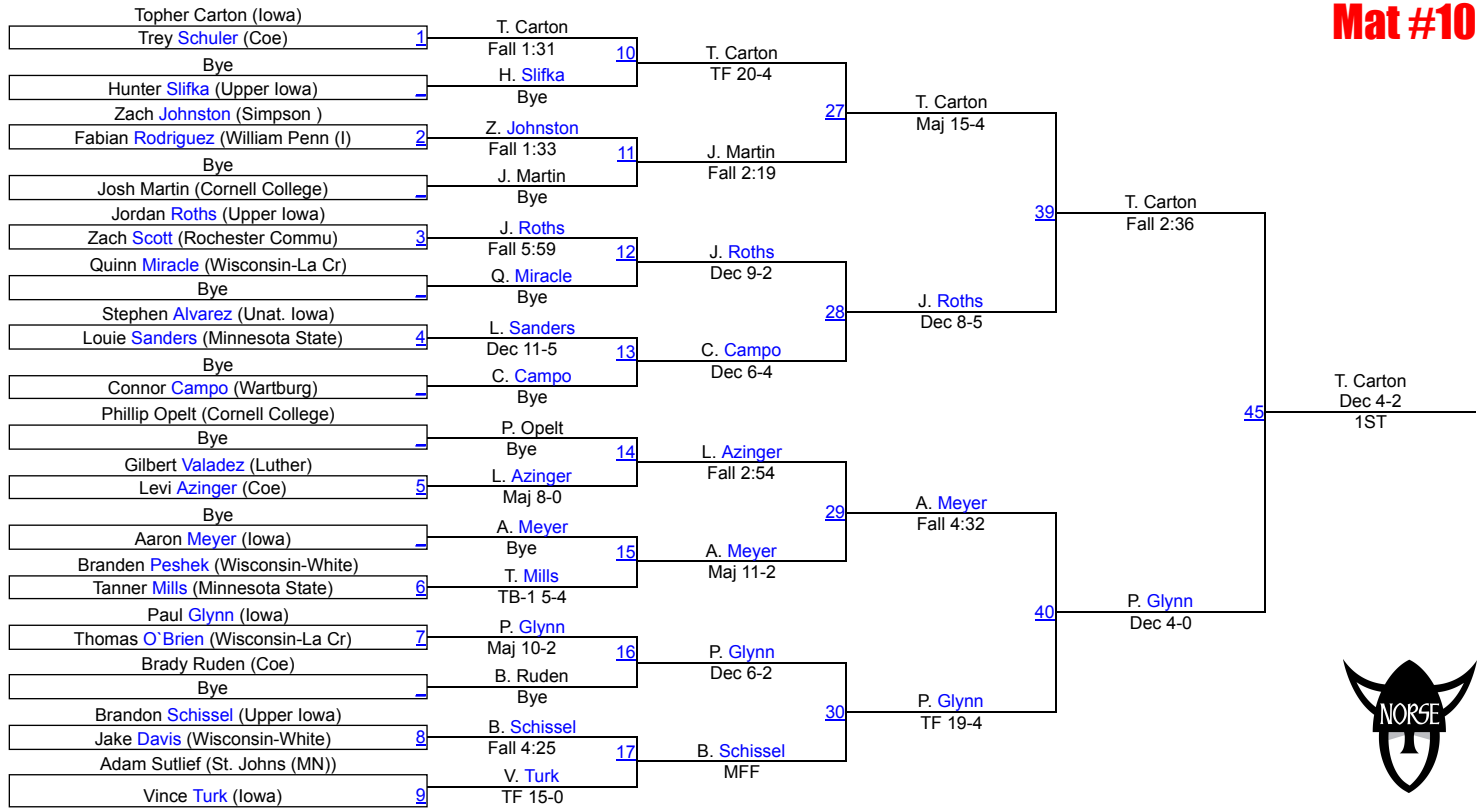

Luther College Open

Elite 141
Mat #10