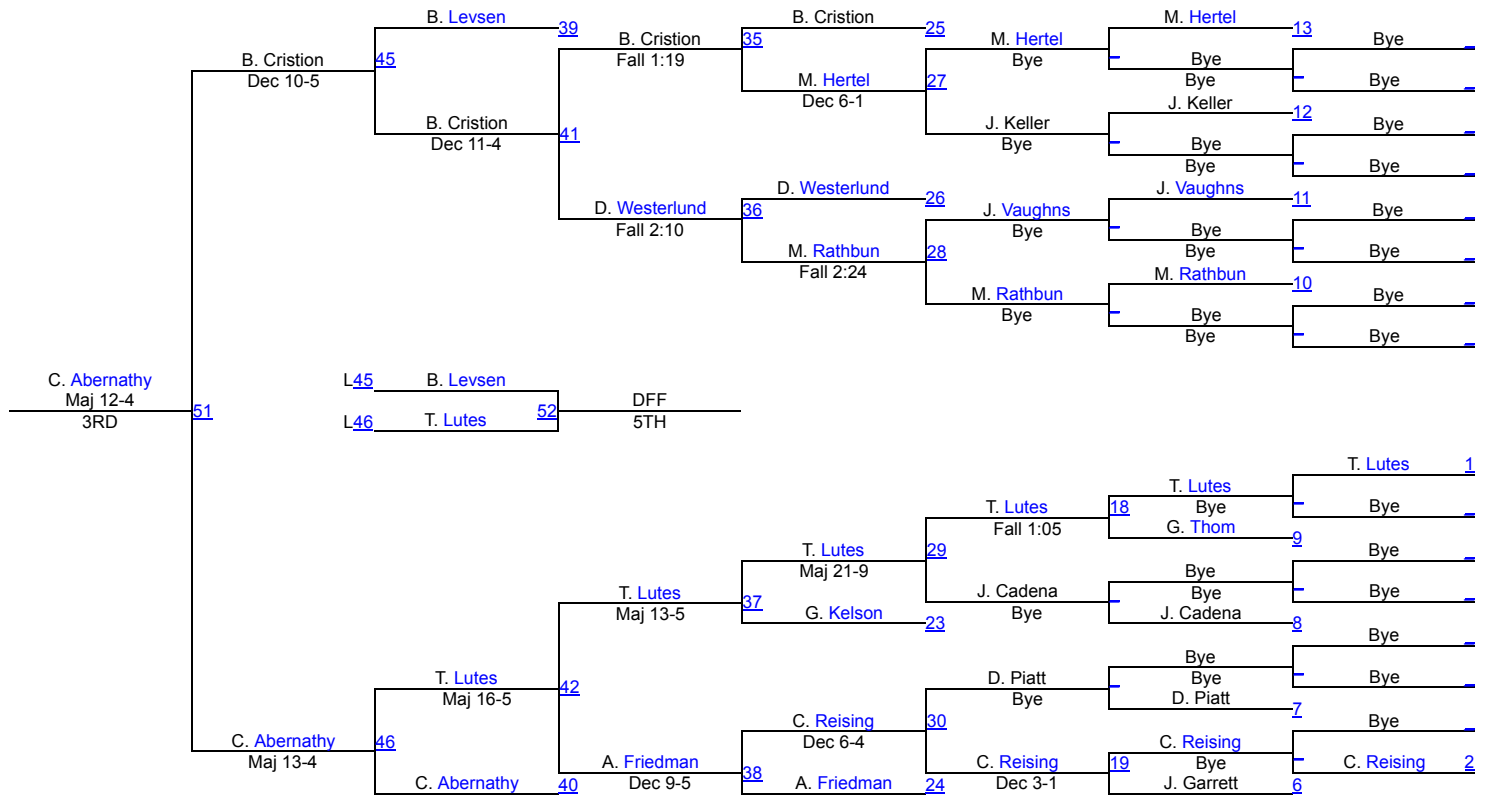

Luther College Open

Elite 165

Luther College Open

Elite 174
Mat #3

Luther College Open

Elite 174

Luther College Open

Elite 184
Mat #12

Luther College Open

Elite 184

Luther College Open

Elite 197
Mat #3

Luther College Open

Elite 197

Luther College Open

Elite 285
Mat #4