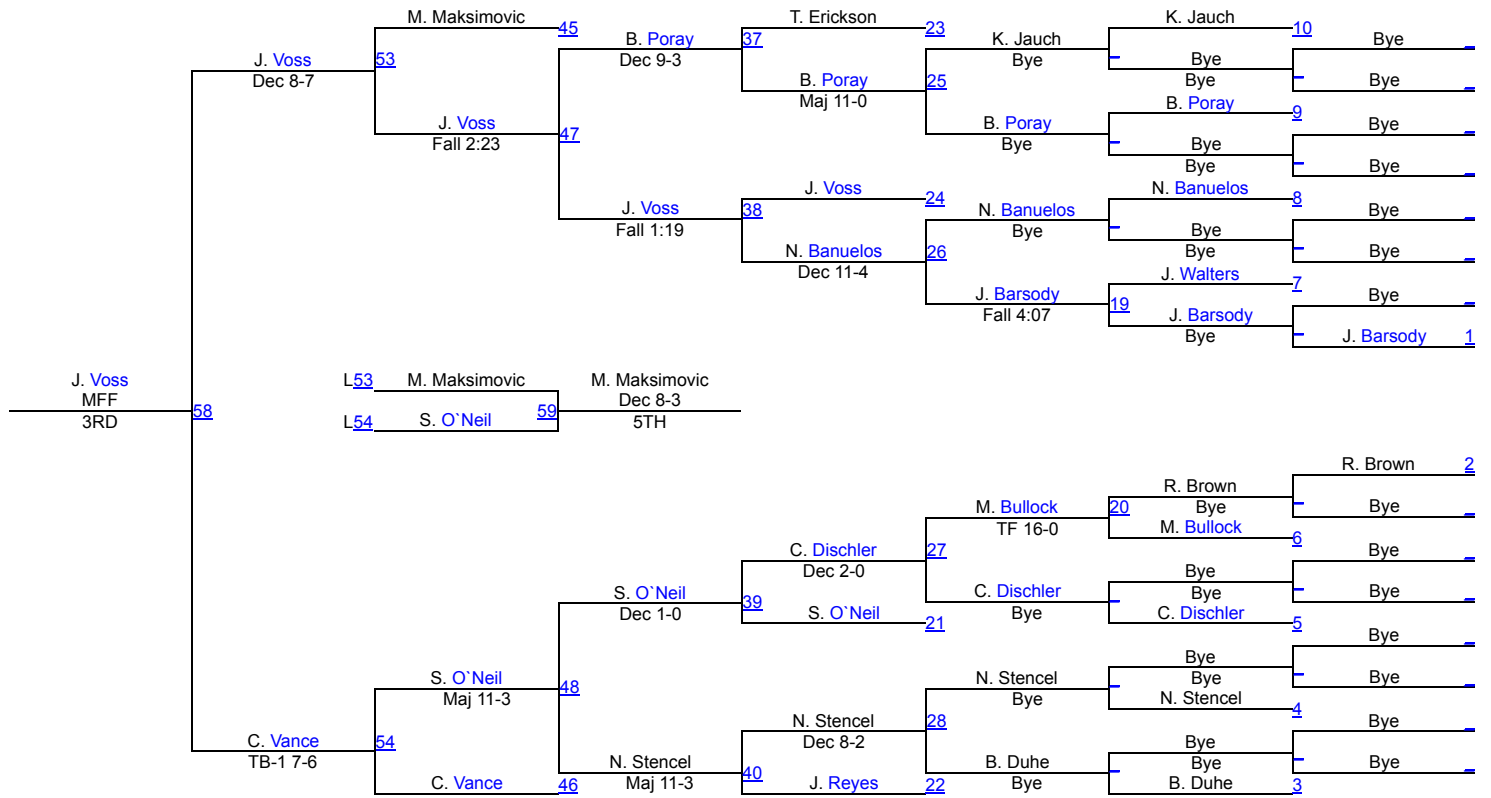

Luther College Open

Elite 165

Luther College Open

Elite 174
Mat #3

Luther College Open

Elite 174

Luther College Open

Elite 184
Mat #12

Luther College Open

Elite 184

Luther College Open

Elite 197
Mat #3

Luther College Open

Elite 197

Luther College Open

Elite 285
Mat #4