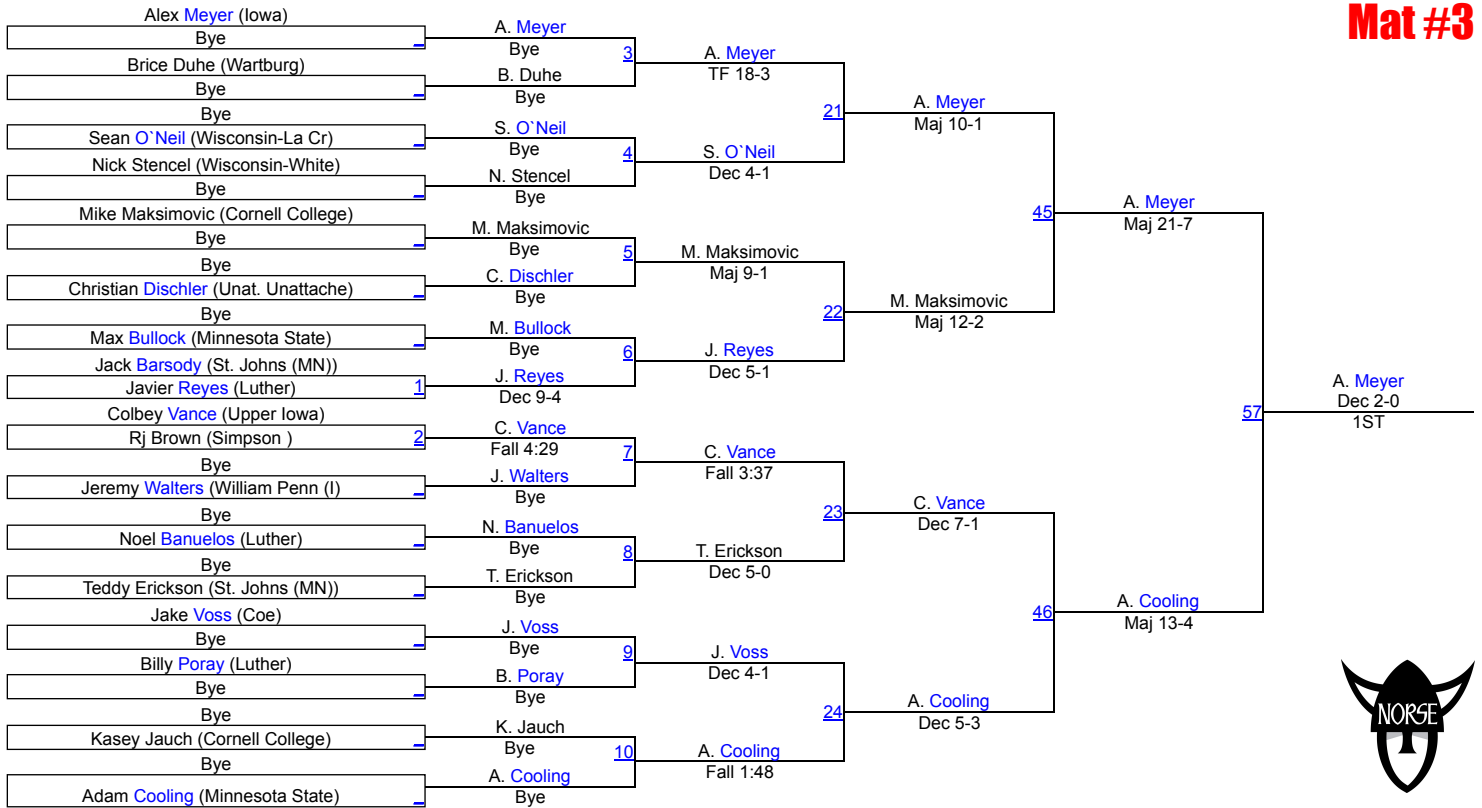

Luther College Open

Elite 149

Luther College Open

Elite 157
Mat #5

Luther College Open

Elite 157

Luther College Open

Elite 165
Mat #7

Luther College Open

Elite 165

Luther College Open

Elite 174
Mat #3

Luther College Open

Elite 174

Luther College Open

Elite 184
Mat #12