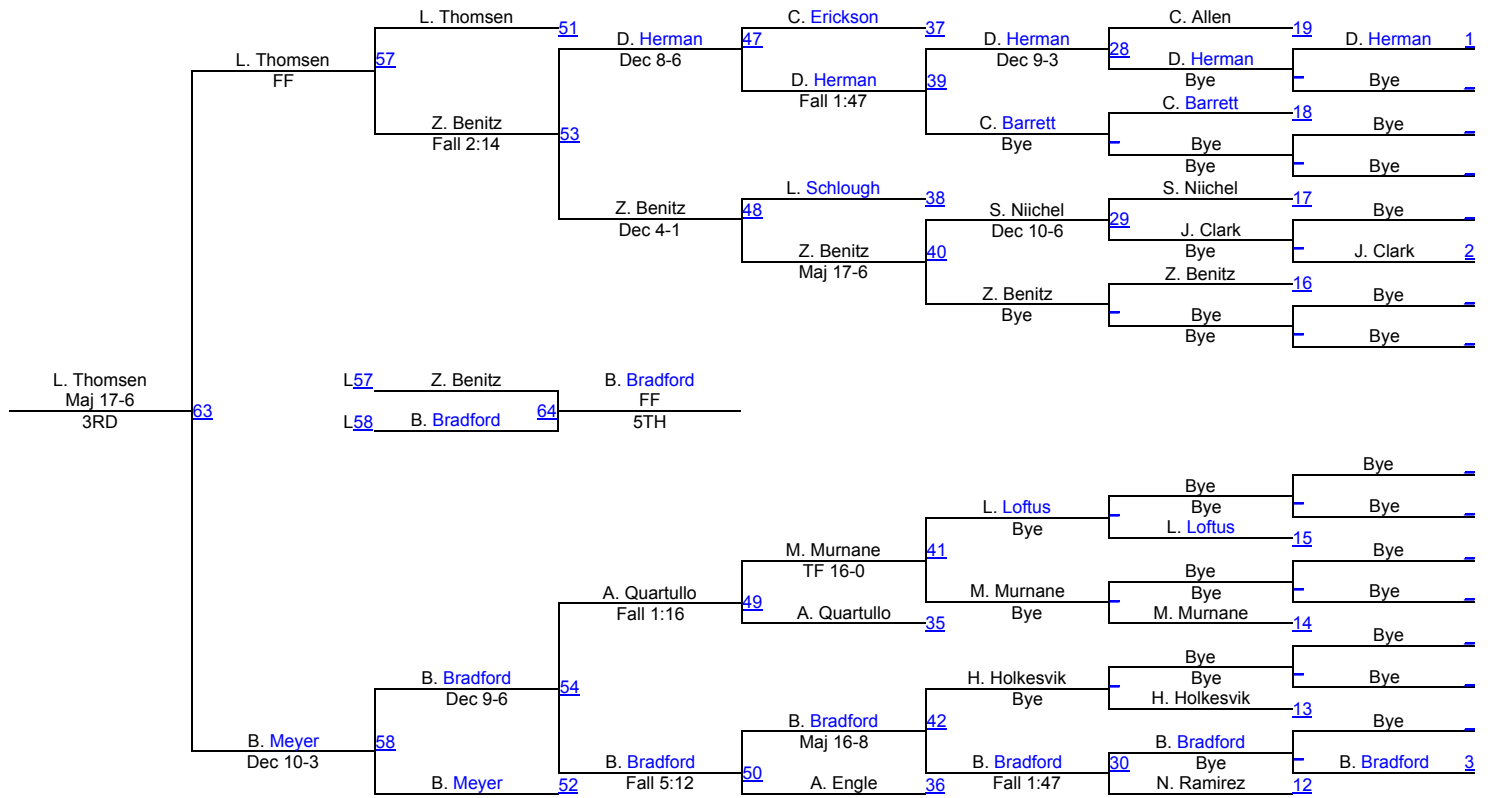

Luther College Open

Elite 149

Luther College Open

Elite 157
Mat #5

Luther College Open

Elite 157

Luther College Open

Elite 165
Mat #7

Luther College Open

Elite 165

Luther College Open

Elite 174
Mat #3

Luther College Open

Elite 174

Luther College Open

Elite 184
Mat #12