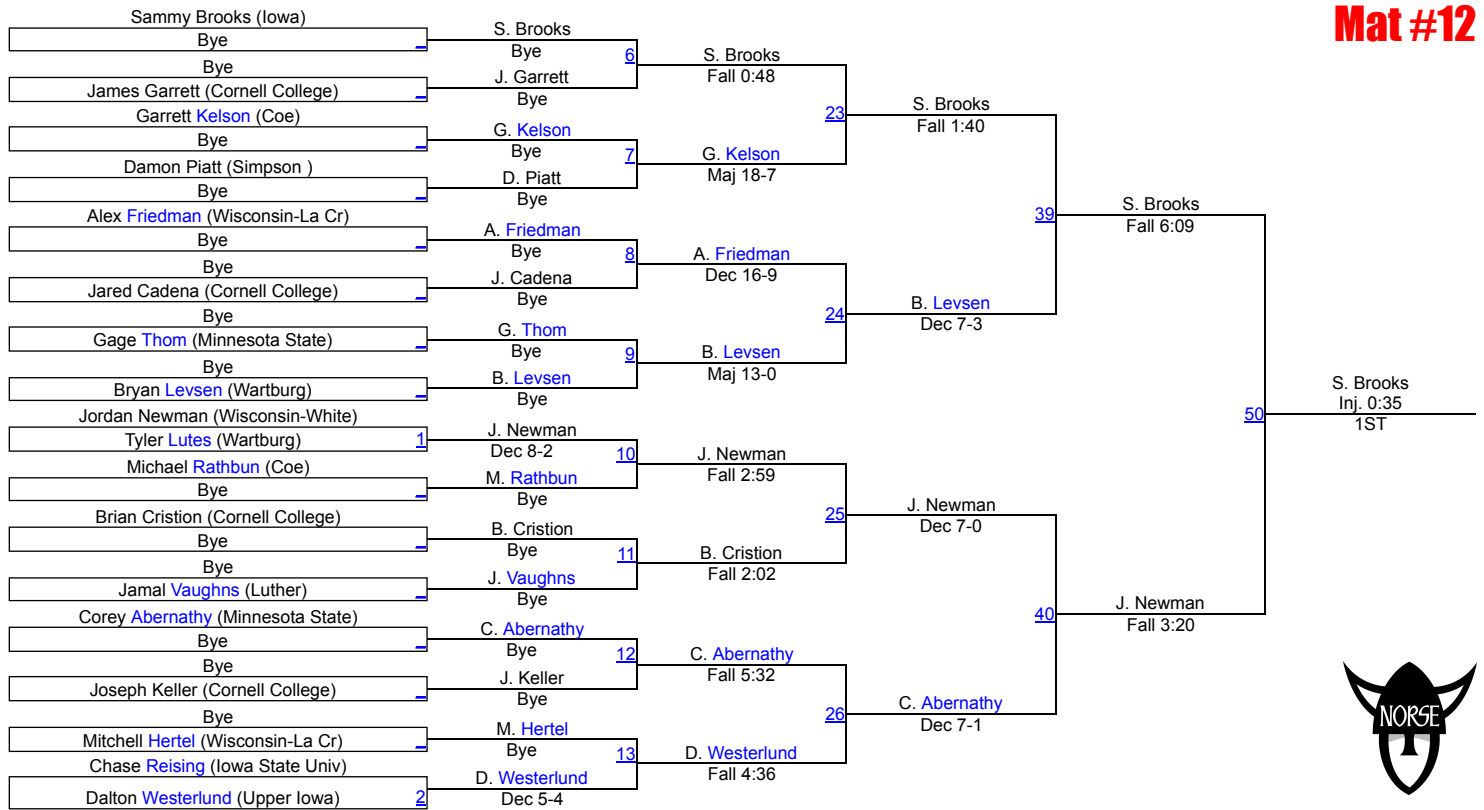

Luther College Open

Elite 165

Luther College Open

Elite 174
Mat #3

Luther College Open

Elite 174

Luther College Open

Elite 184
Mat #12

Luther College Open

Elite 184

Luther College Open

Elite 197
Mat #3

Luther College Open

Elite 197

Luther College Open

Elite 285
Mat #4