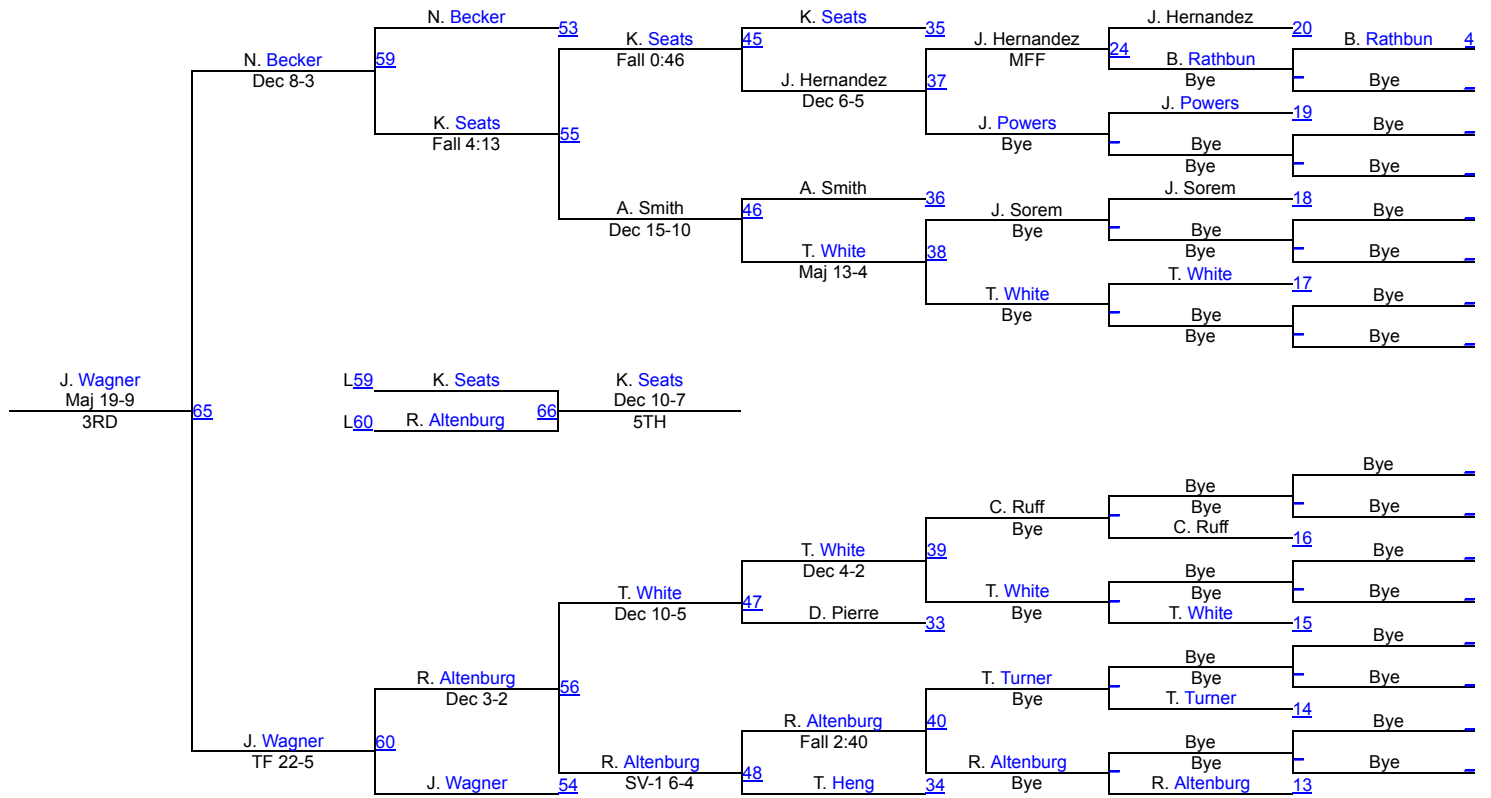

Luther College Open

Silver 133