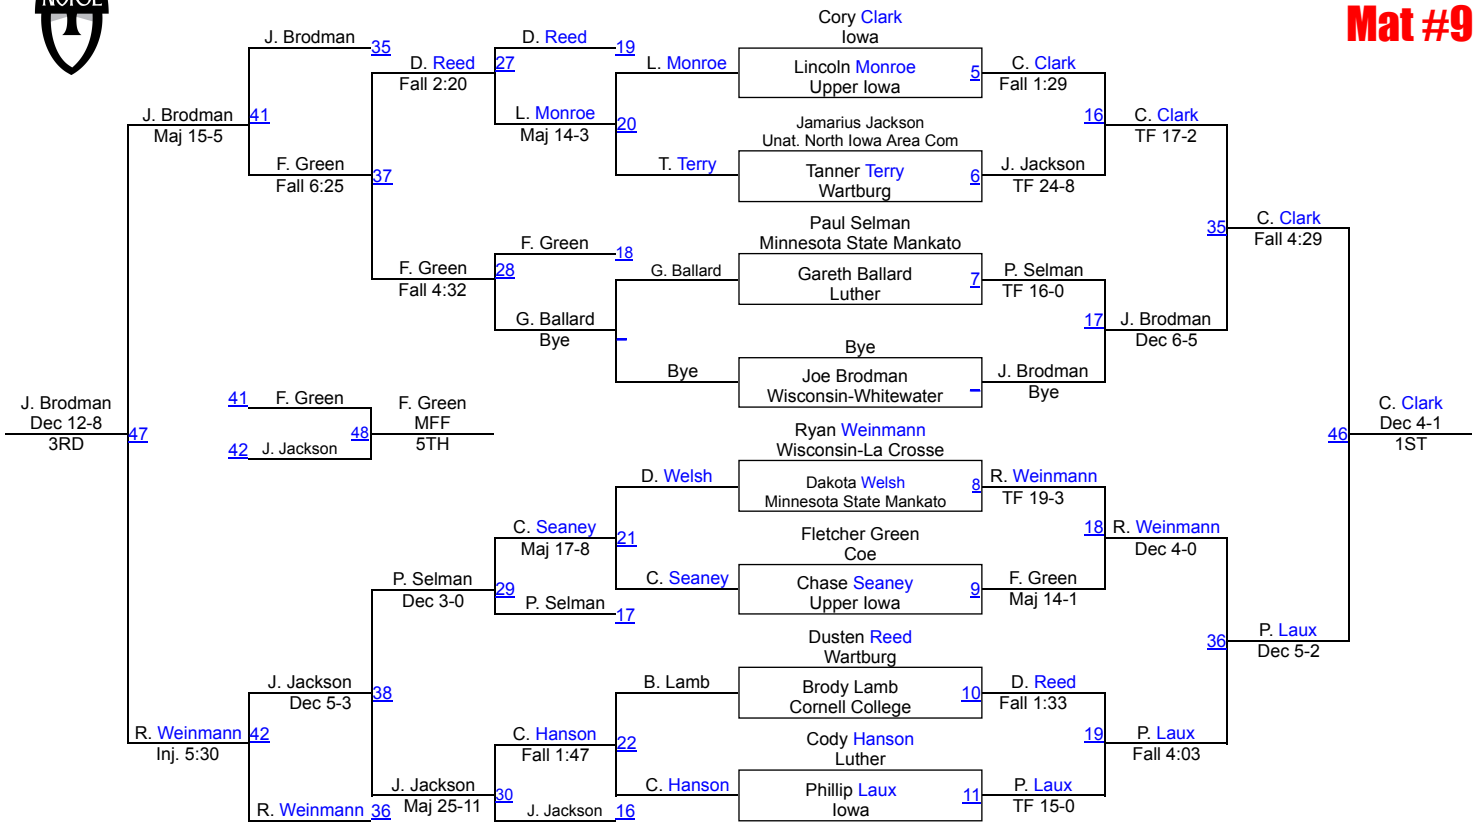

Luther College Open

Elite 133
Mat #9