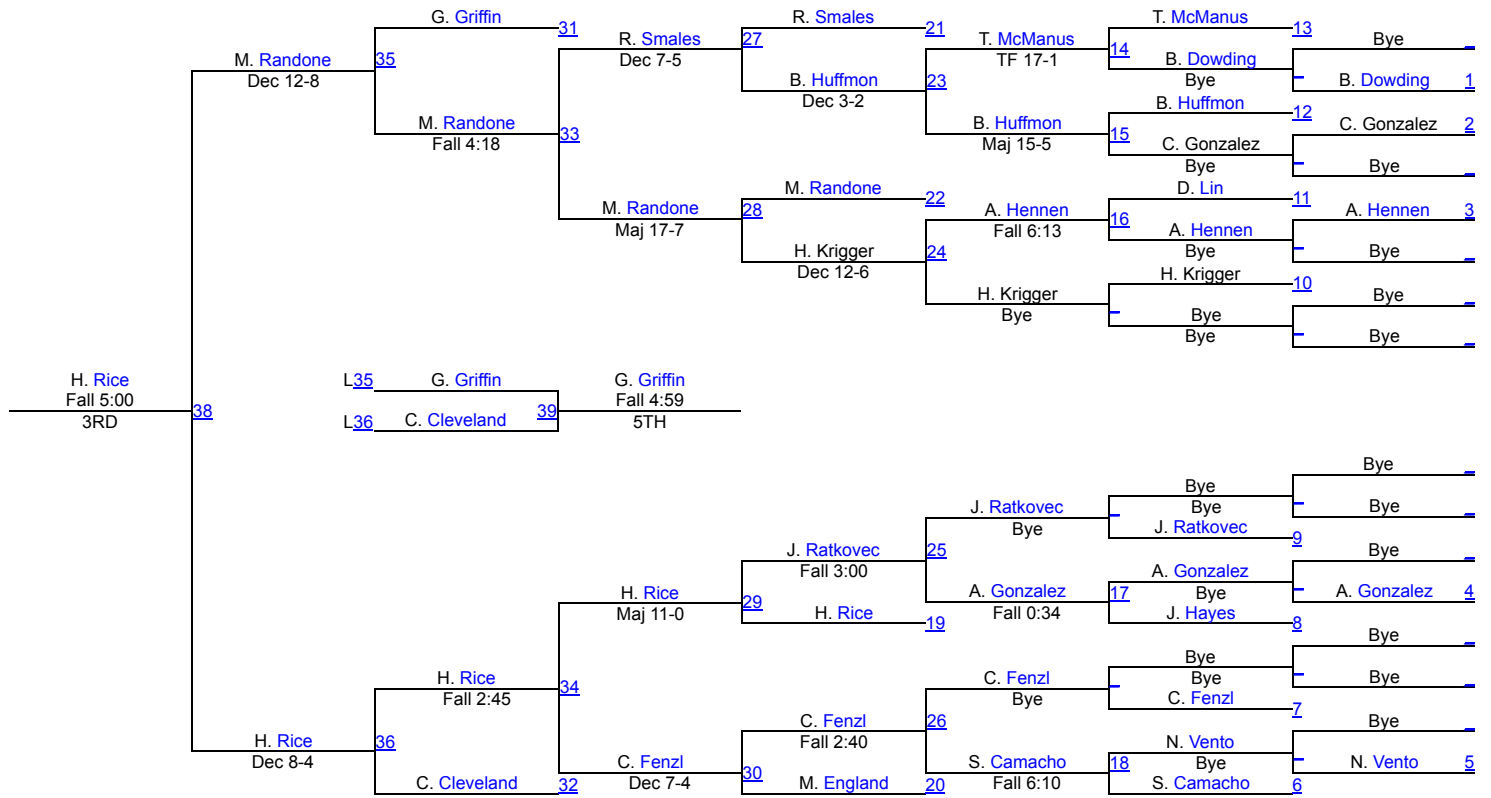

Luther College Open

Elite 285

Luther College Open

Silver 125
Mat #1

Luther College Open

Silver 125

Luther College Open

Silver 133
Mat #4