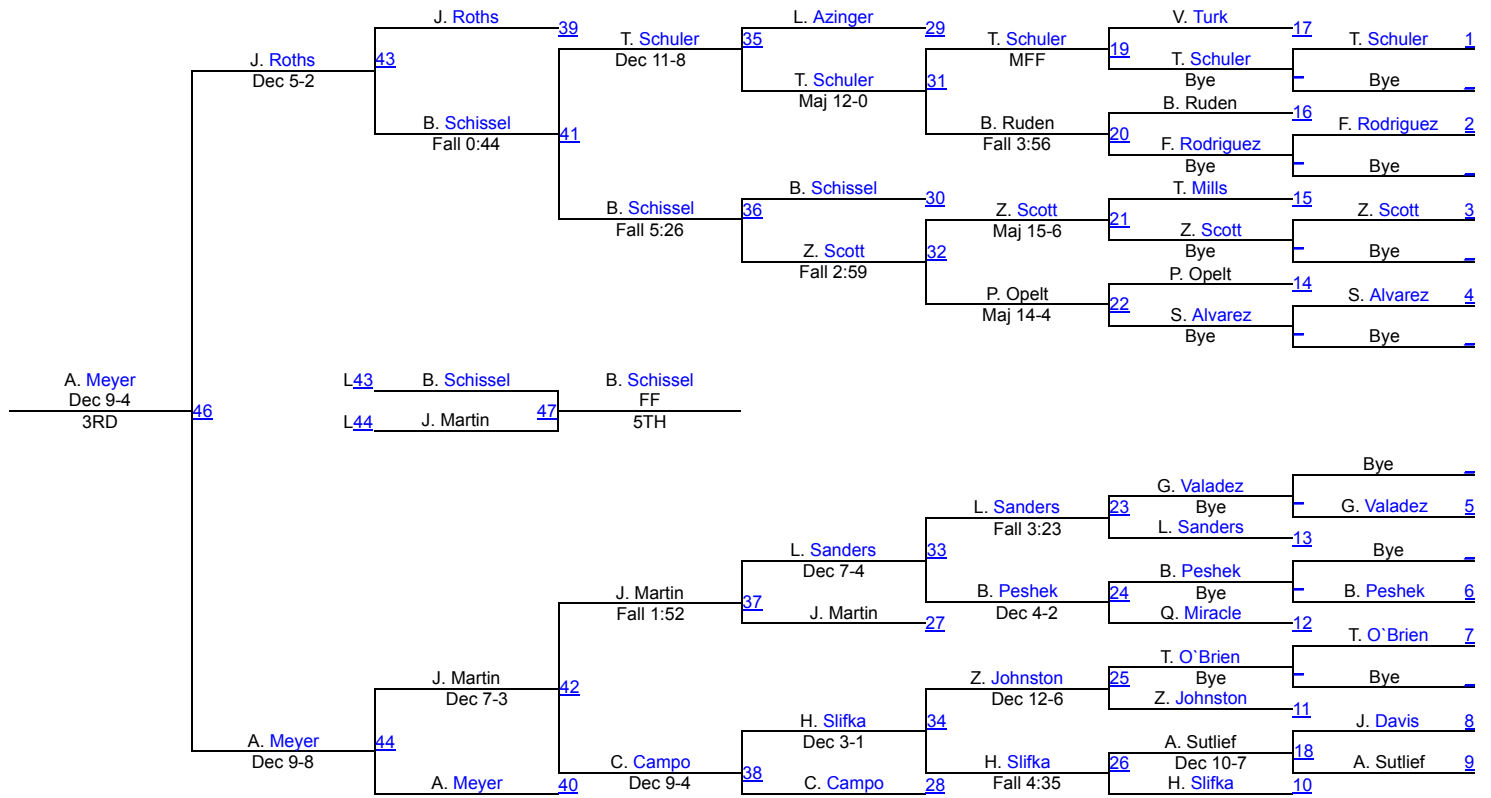

Luther College Open

Elite 149
Mat #11

| | | | | | | | | | | |
|--|---|------------------------|----|--------------------|-----------|--|--|--|--|--|
| Brandon Sorensen (Iowa) | | B. Sorensen | | | | | | | | |
| Zach Bruns (Upper Iowa) | 1 | Fall 2:17 | 9 | B. Sorensen | Fall 1:57 | | | | | |
| Bye | | | | | | | | | | |
| Colby McIntire (Minnesota State) | | C. McIntire | | | | | | | | |
| Andrew Schmidt (Luther) | | Bye | | | | | | | | |
| Kal Gerber (Wisconsin-La Cr) | 2 | K. Gerber | 10 | K. Gerber | Fall 4:28 | | | | | |
| Bye | | | | | | | | | | |
| Kionte Crocker (William Penn (I)) | | K. Crocker | | | | | | | | |
| Mason Geary (Wisconsin-La Cr) | | Bye | | | | | | | | |
| Lenny Bloom (Cornell College) | 3 | L. Bloom | 11 | L. Bloom | Fall 1:01 | | | | | |
| Dylan Blinde (Buena Vista) | | TF 18-2 | | | | | | | | |
| Bye | | D. Blinde | | | | | | | | |
| Bye | | Bye | | | | | | | | |
| Bye | | Bye | | | | | | | | |
| Bye | | Bye | | | | | | | | |
| Jason Kiehne (Simpson) | | C. Cannone | | C. Cannone | | | | | | |
| Cross Cannone (Wartburg) | 4 | Dec 6-2 | | | | | | | | |
| Maxx Hubbard (Wisconsin-White) | | | | | | | | | | |
| Jeren Glosser (Iowa) | 5 | J. Glosser | 12 | J. Glosser | Fall 2:41 | | | | | |
| Lance Hinschberger (Upper Iowa) | | Fall 1:28 | | | | | | | | |
| Bye | | L. Hinschberger | | | | | | | | |
| Jake Hickerson (St. Johns (MN)) | | Bye | | | | | | | | |
| Bye | | J. Hickerson | | | | | | | | |
| Daniel Close (Minnesota State) | | Bye | | | | | | | | |
| Blake Meyer (Wartburg) | 6 | D. Close | 13 | D. Close | Fall 2:10 | | | | | |
| Keegan Shaw (Iowa) | | Dec 8-4 | | | | | | | | |
| Anthony Derrick (Simpson) | 7 | K. Shaw | 14 | K. Shaw | Maj 12-3 | | | | | |
| Brad Watson (William Penn (I)) | | Fall 2:14 | | | | | | | | |
| Bye | | B. Watson | | | | | | | | |
| Bye | | Bye | | | | | | | | |
| Aaron Sweeney (Wisconsin-La Cr) | | A. Sweeney | 15 | D. Penichet | TF 18-0 | | | | | |
| Jake Allen (Cornell College) | | Bye | | | | | | | | |
| Damian Penichet (Upper Iowa) | 8 | D. Penichet | | | | | | | | |
| | | Dec 9-5 | | | | | | | | |