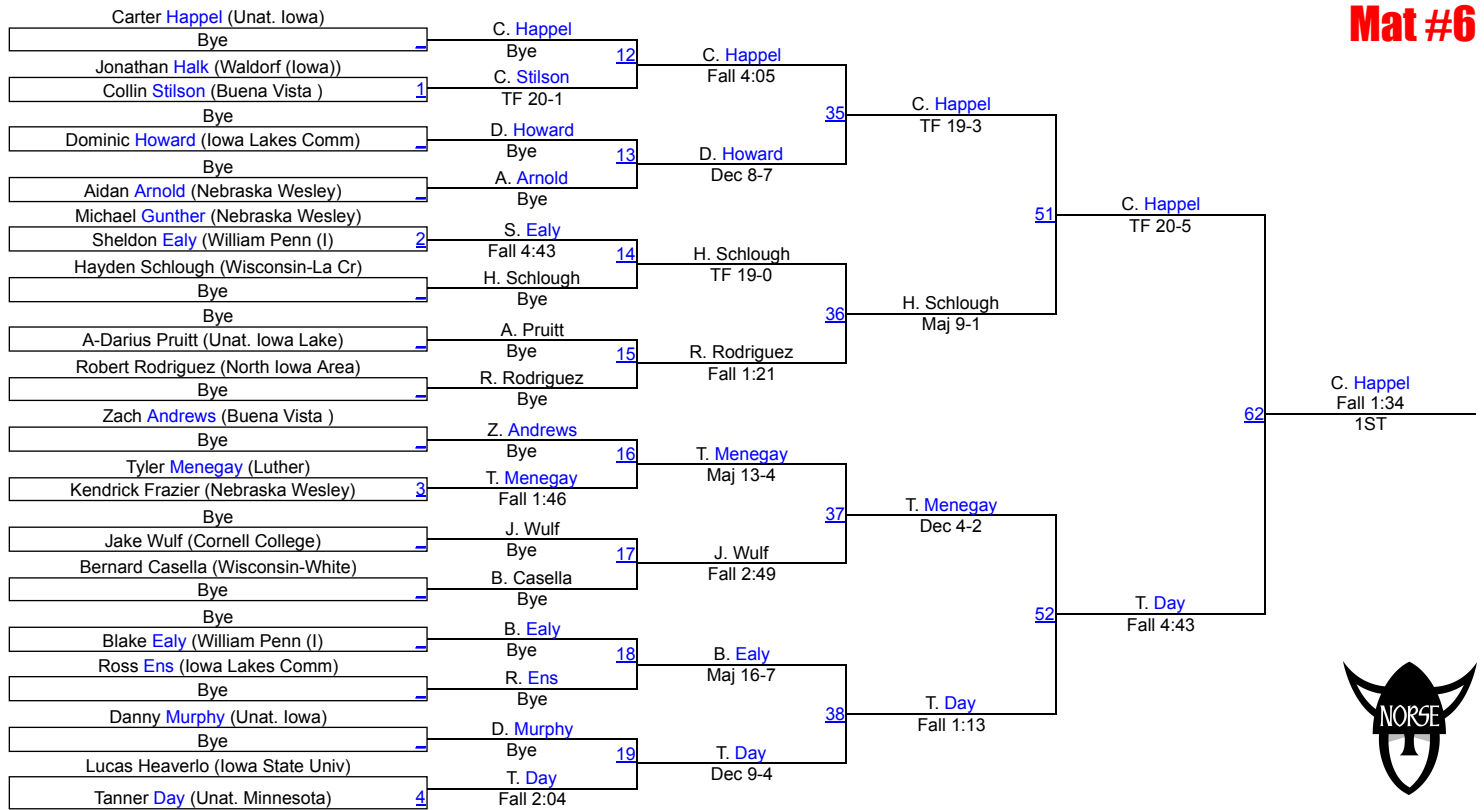

| | | | | | |
|------------------------------------|--------------|----|-----------|----|------------|
| Brock Rathbun (Unat. Iowa) | N. Becker | | | | |
| Noah Becker (St. Johns (MN)) | Maj 13-4 | 13 | N. Becker | | |
| Riley Altenburg (Buena Vista) | R. Altenburg | | Maj 8-0 | | |
| Bye | Bye | | | | |
| Bye | Bye | | | 33 | N. Becker |
| Darquell Pierre (William Penn (I)) | D. Pierre | | | | Maj 12-2 |
| Bye | Bye | 14 | D. Pierre | | |
| Tyrrell Turner (Nebraska Wesley) | T. Turner | | Fall 3:34 | | |
| Bye | Bye | | | | |
| Amier Khamis (Coe) | A. Khamis | | | 53 | A. Khamis |
| Bye | Bye | 15 | | | SV-1 2-1 |
| Bye | Bye | | Dec 3-2 | | |
| Tere White (Unat. Rochester) | T. White | | | 34 | A. Khamis |
| Bye | Bye | | | | SV-1 4-2 |
| Chris Ruff (Iowa State Univ) | C. Ruff | | | | |
| Bye | Bye | 16 | T. Heng | | |
| Tony Heng (Unat. Minnesota) | T. Heng | | Maj 15-2 | | |
| Bye | Bye | | | | |
| Justin Stickle (Unat. Unattache) | J. Stickle | | | | |
| Bye | Bye | 17 | | 64 | J. Stickle |
| Tyus White (Rochester Commu) | T. White | | Dec 7-5 | | Maj 16-5 |
| Bye | Bye | | | | 1ST |
| Jeremy Sorem (Cornell College) | J. Sorem | | | | |
| Bye | Bye | 18 | | 35 | J. Stickle |
| Bye | Bye | | | | TF 15-0 |
| Kylan Seats (Iowa Lakes Comm) | K. Seats | | Dec 14-9 | | |
| Bye | Bye | | | | |
| Jacob Powers (North Iowa Area) | J. Powers | | | 54 | J. Stickle |
| Bye | Bye | 19 | | | Dec 9-5 |
| Bye | Bye | | A. Smith | | |
| Andrew Smith (St. Johns (MN)) | A. Smith | | TF 17-2 | | |
| Bye | Bye | | | | |
| Jorge Hernandez (Nebraska Wesley) | J. Hernandez | | | 36 | J. Wagner |
| Bye | Bye | 20 | | | Maj 19-7 |
| Bye | Bye | | J. Wagner | | |
| Bye | Bye | | Fall 1:16 | | |
| Jack Wagner (Unat. Iowa) | J. Wagner | | | | |
| Bye | Bye | | | | |

Luther College Open

Silver 133

Luther College Open

Silver 141
Mat #6

Luther College Open

Silver 141

Luther College Open

Silver 149
Mat #12