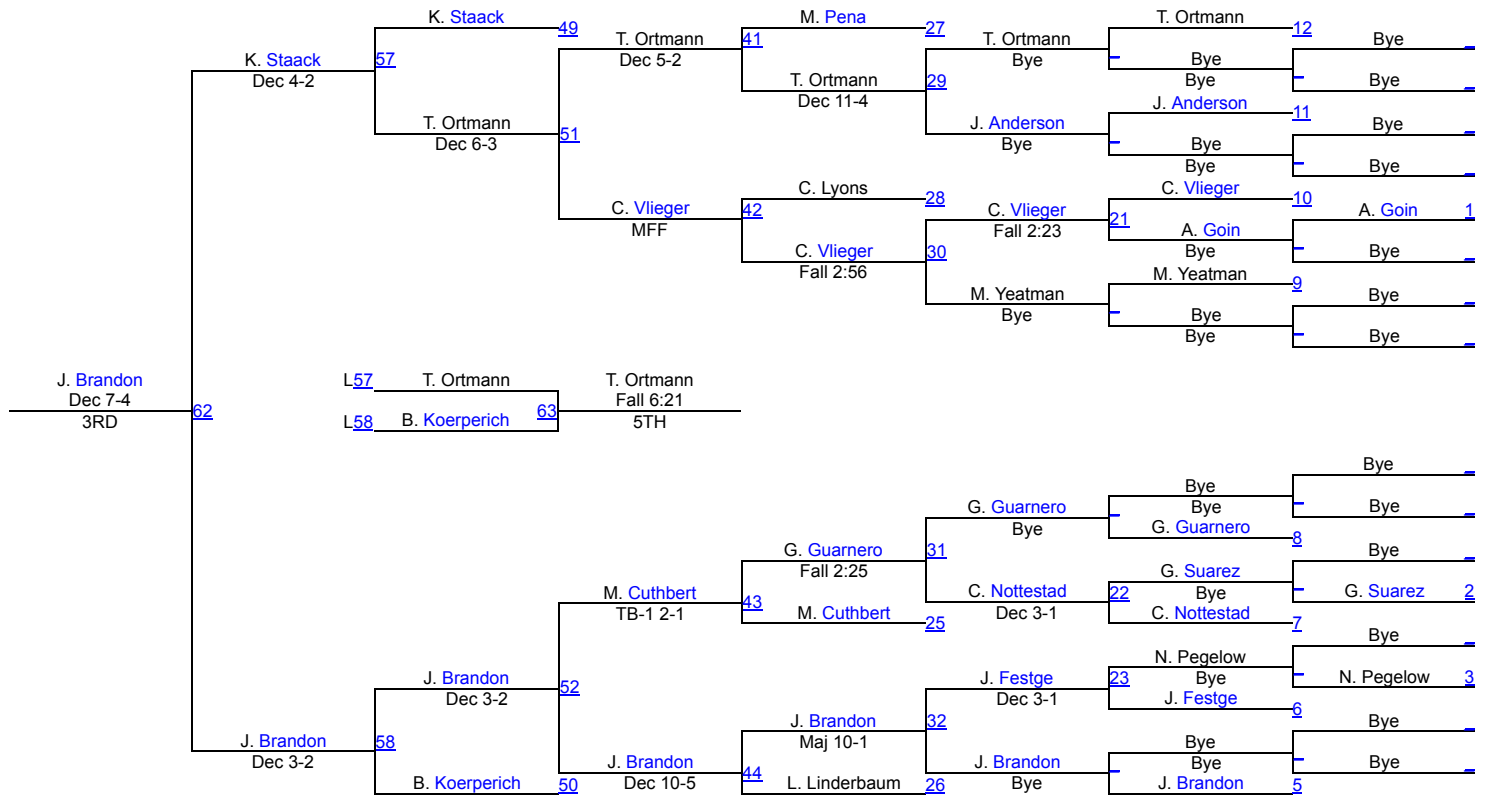

Luther College Open

Elite 184

Luther College Open

Elite 197
Mat #3

Luther College Open

Elite 197

Luther College Open

Elite 285
Mat #4

Luther College Open

Elite 285

Luther College Open

Silver 125
Mat #1

Luther College Open

Silver 125

Luther College Open

Silver 133
Mat #4