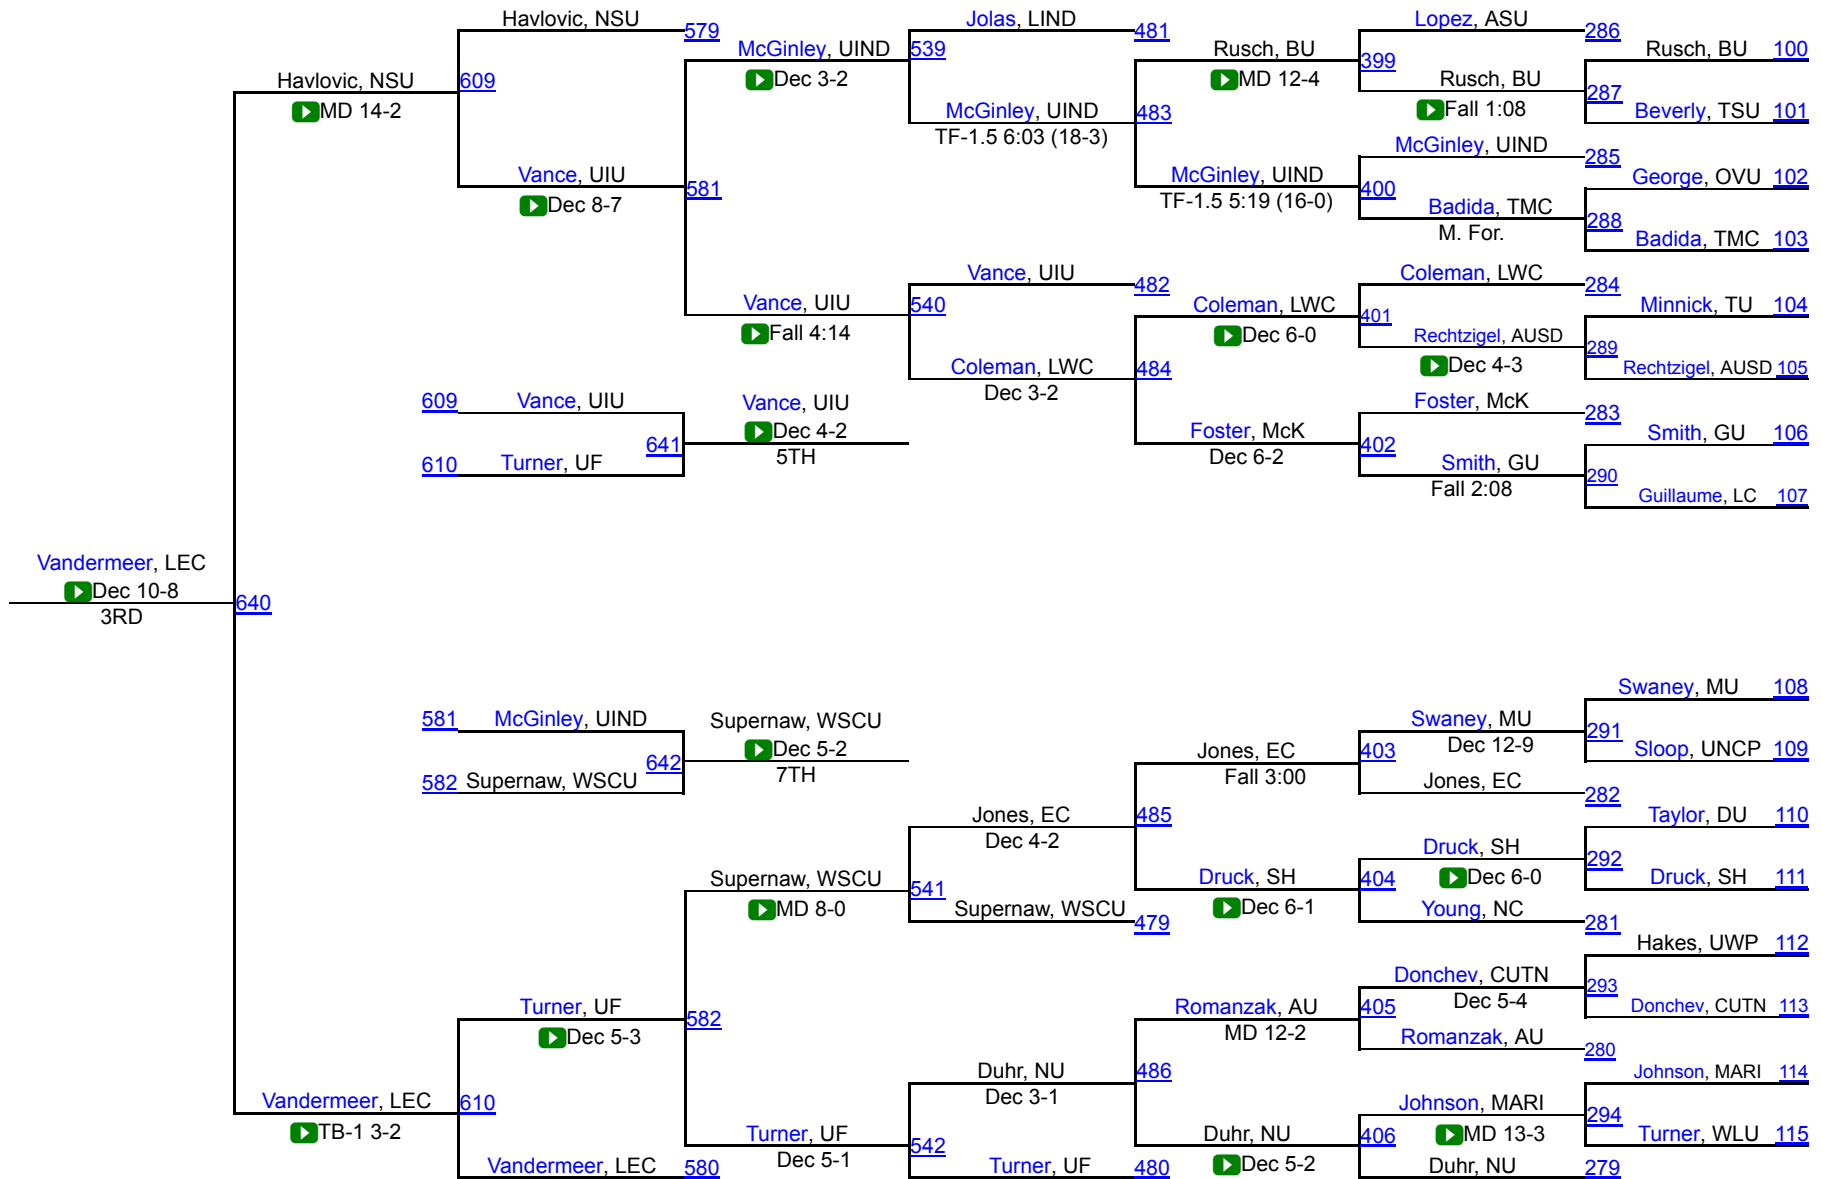

# 38th Annual Midwest Classic

157

# 38th Annual Midwest Classic

165