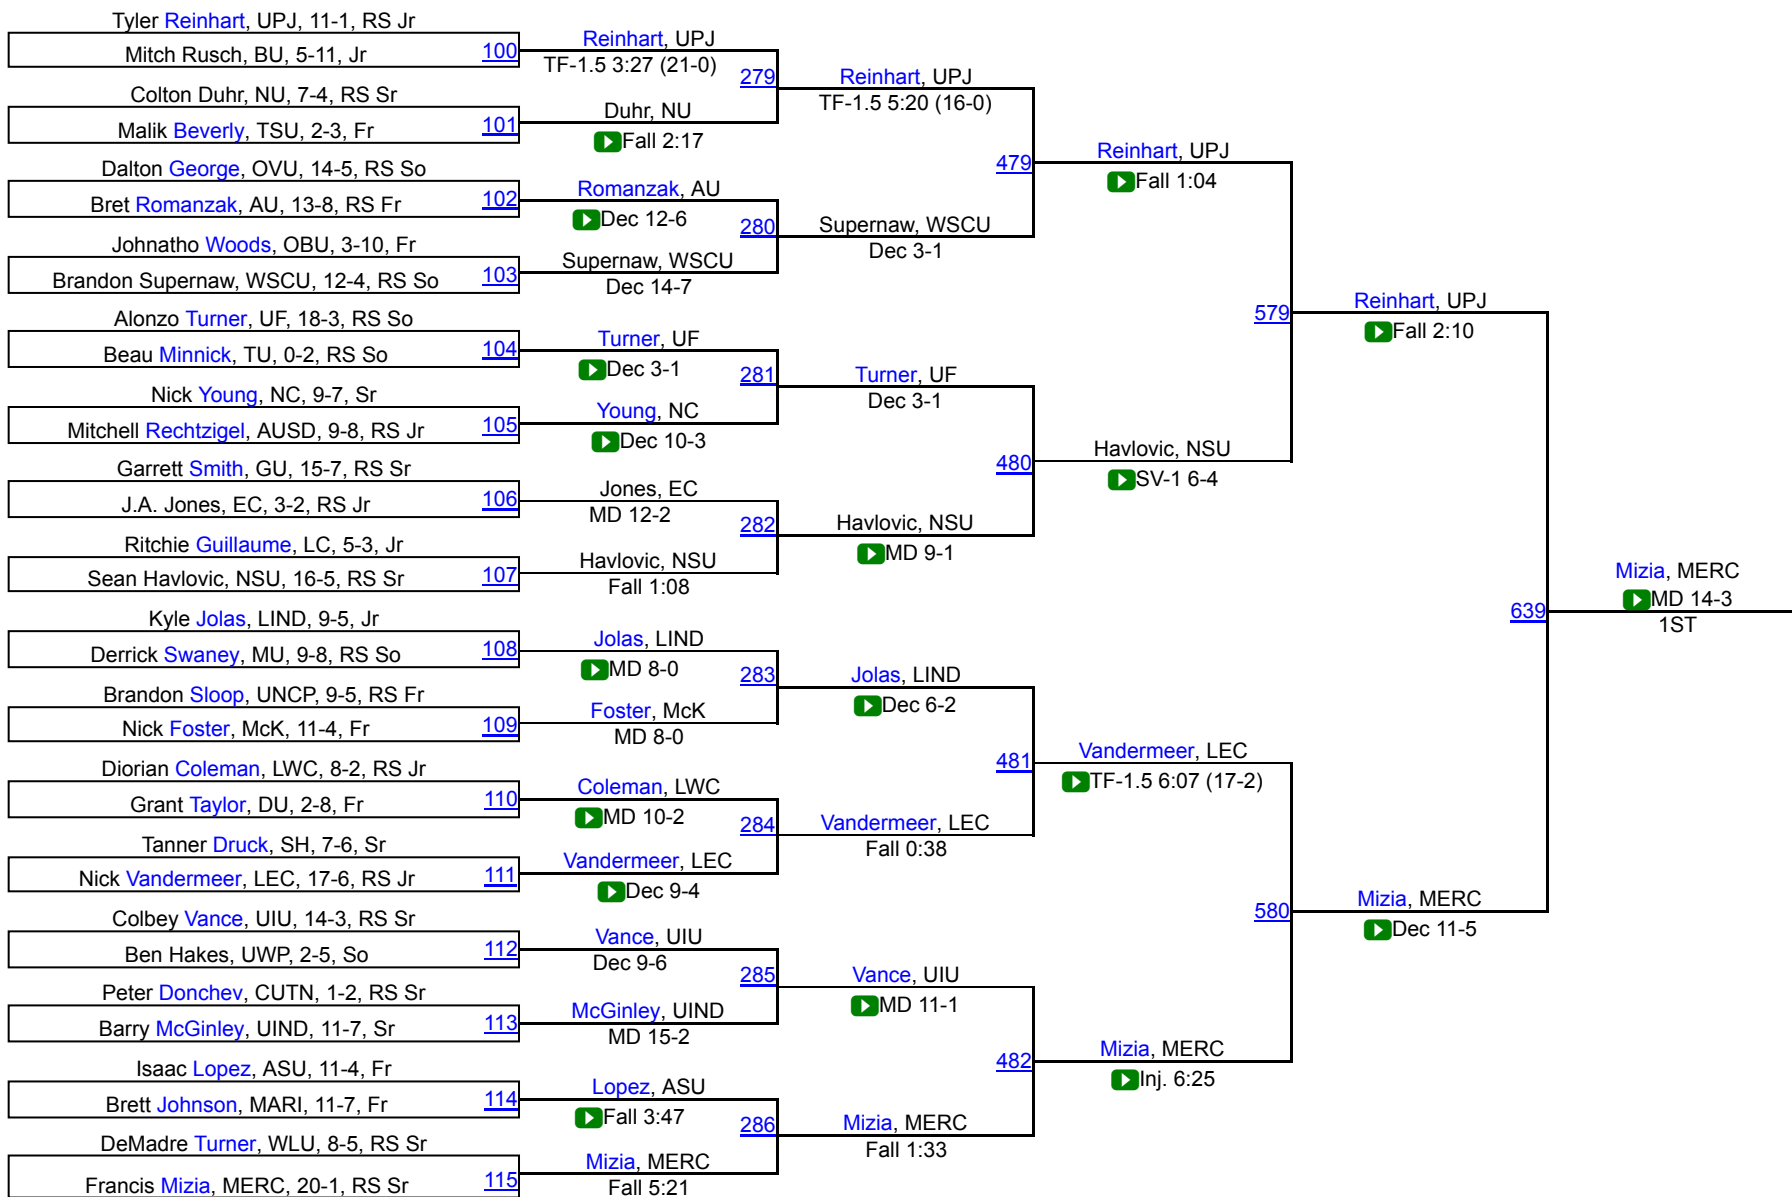

38th Annual Midwest Classic

165