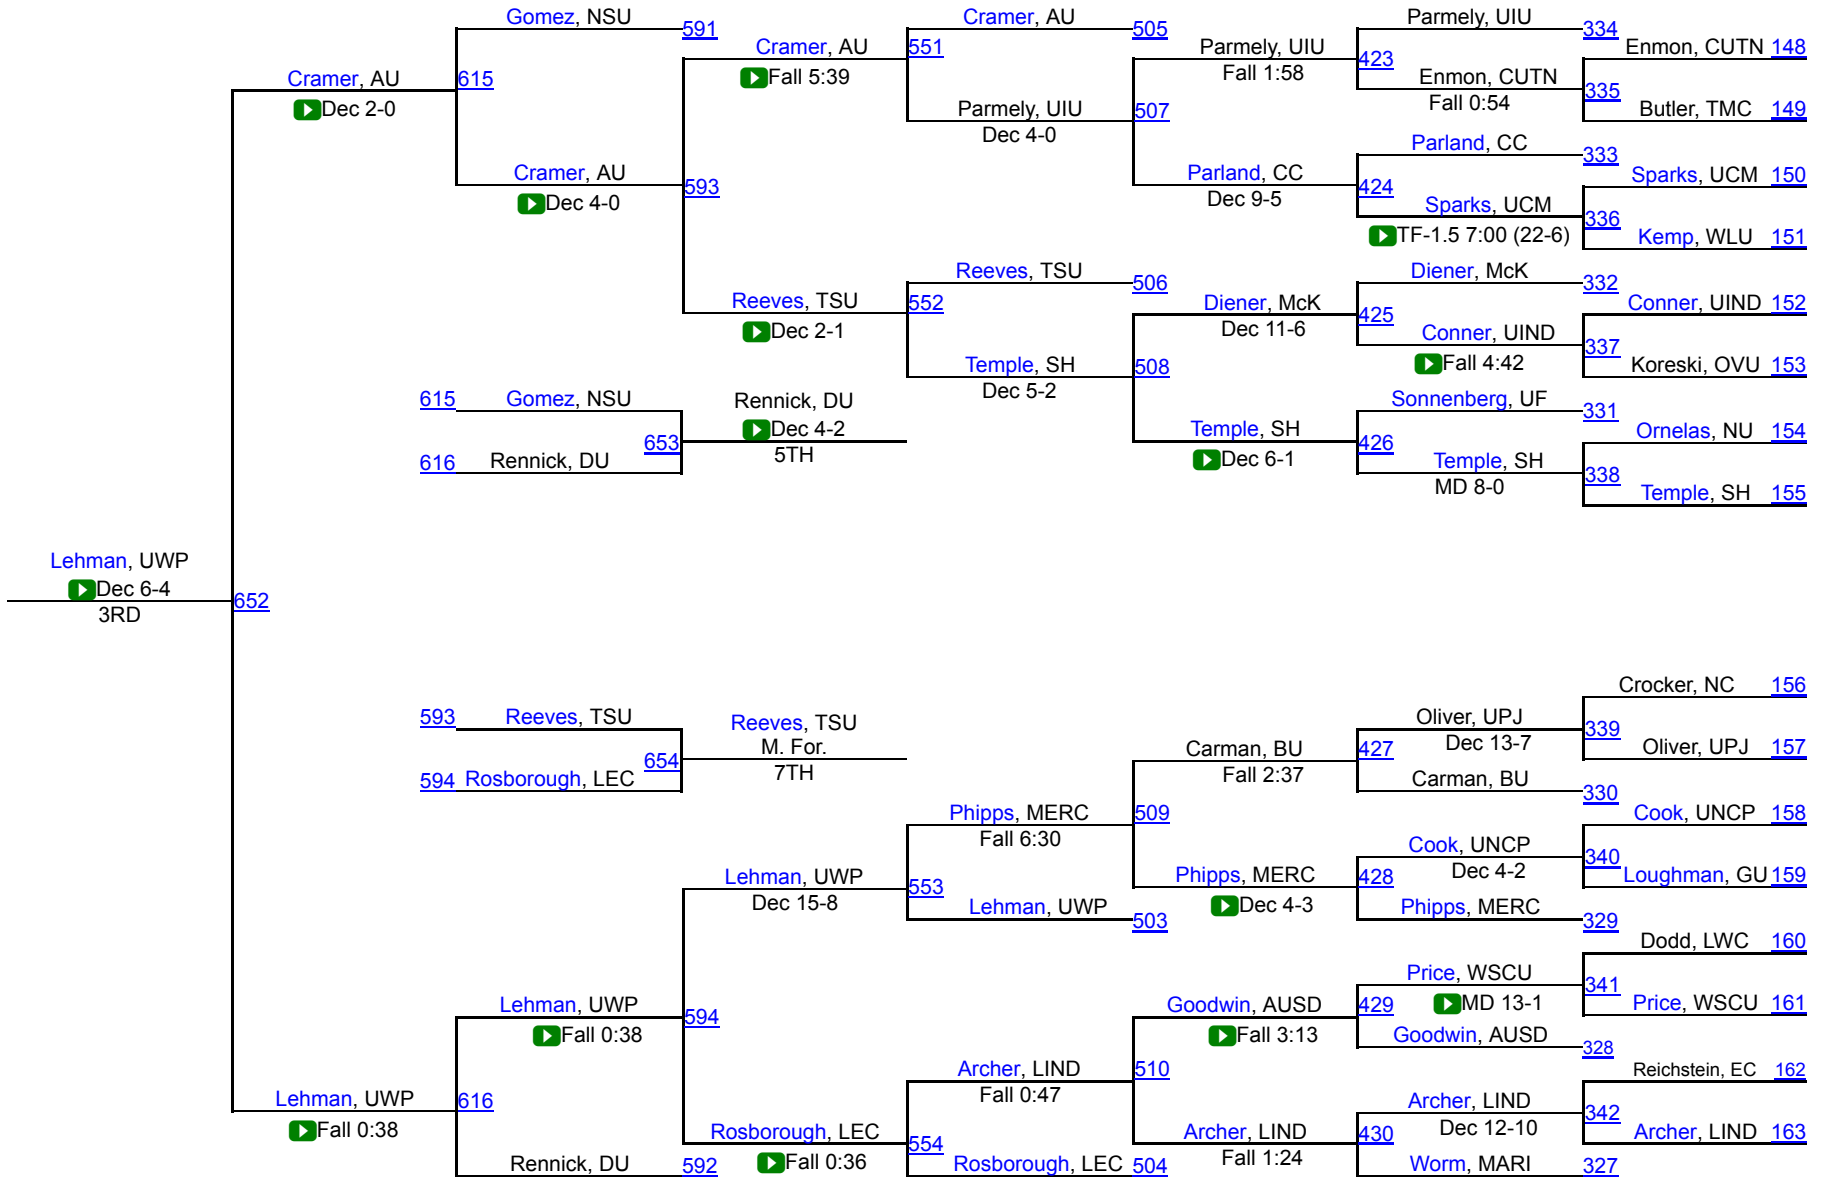

# 38th Annual Midwest Classic

184

# 38th Annual Midwest Classic

197