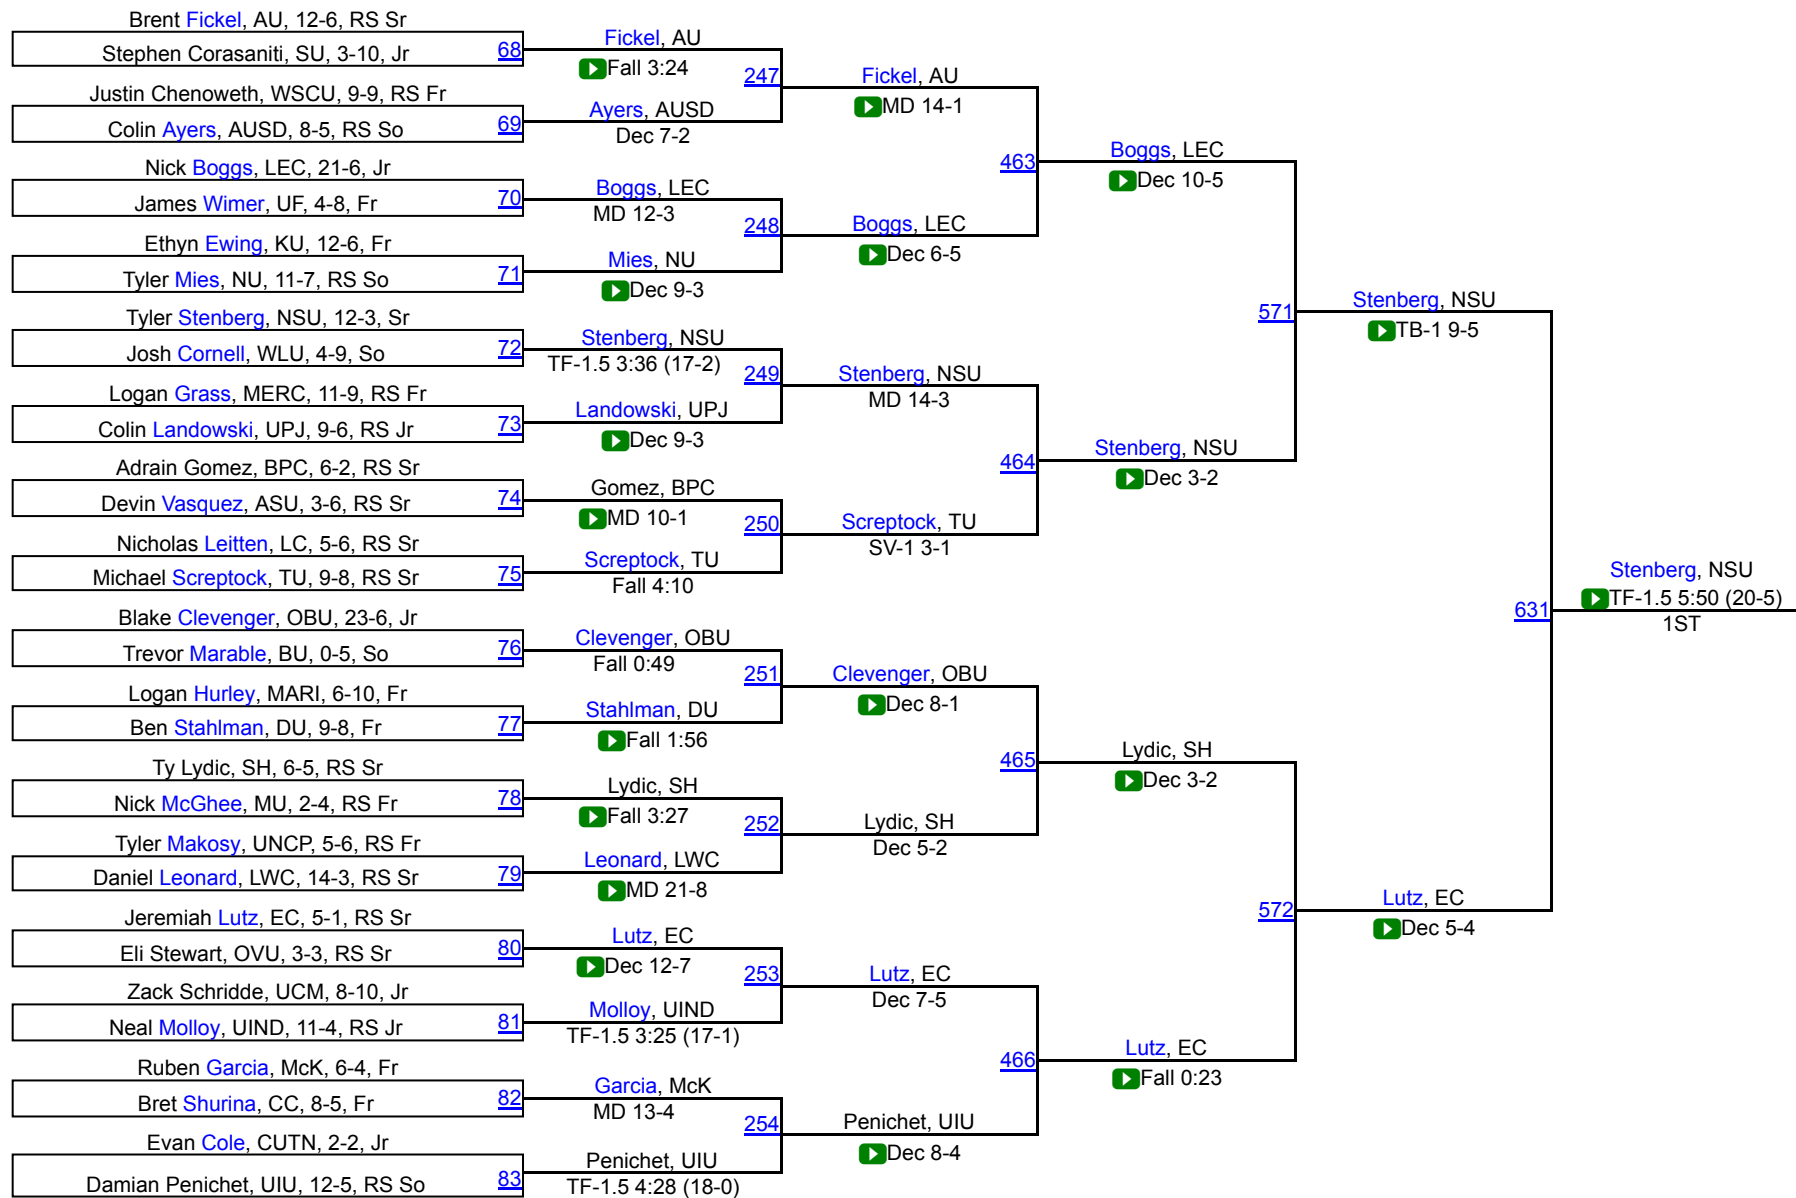

# 38th Annual Midwest Classic

133

# 38th Annual Midwest Classic

141

# 38th Annual Midwest Classic

149