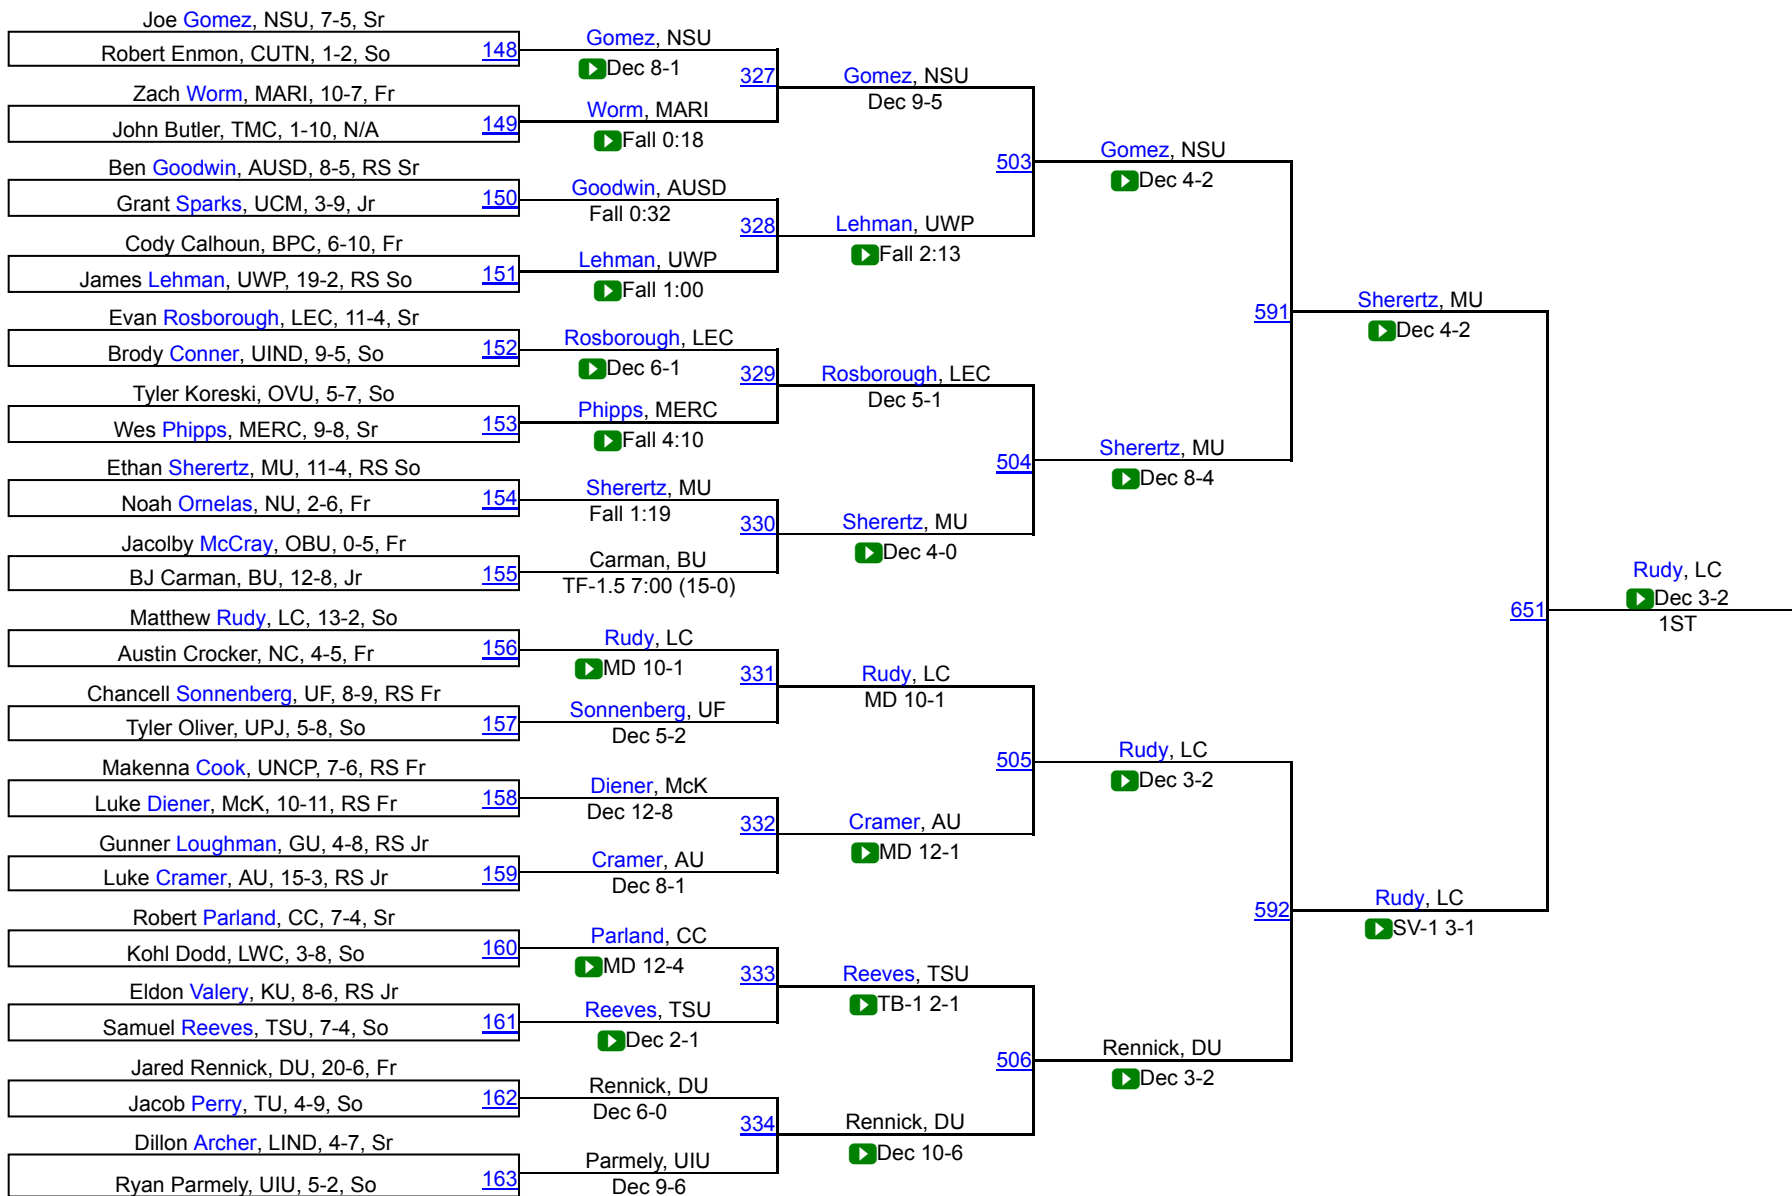

# 38th Annual Midwest Classic

184

# 38th Annual Midwest Classic

197