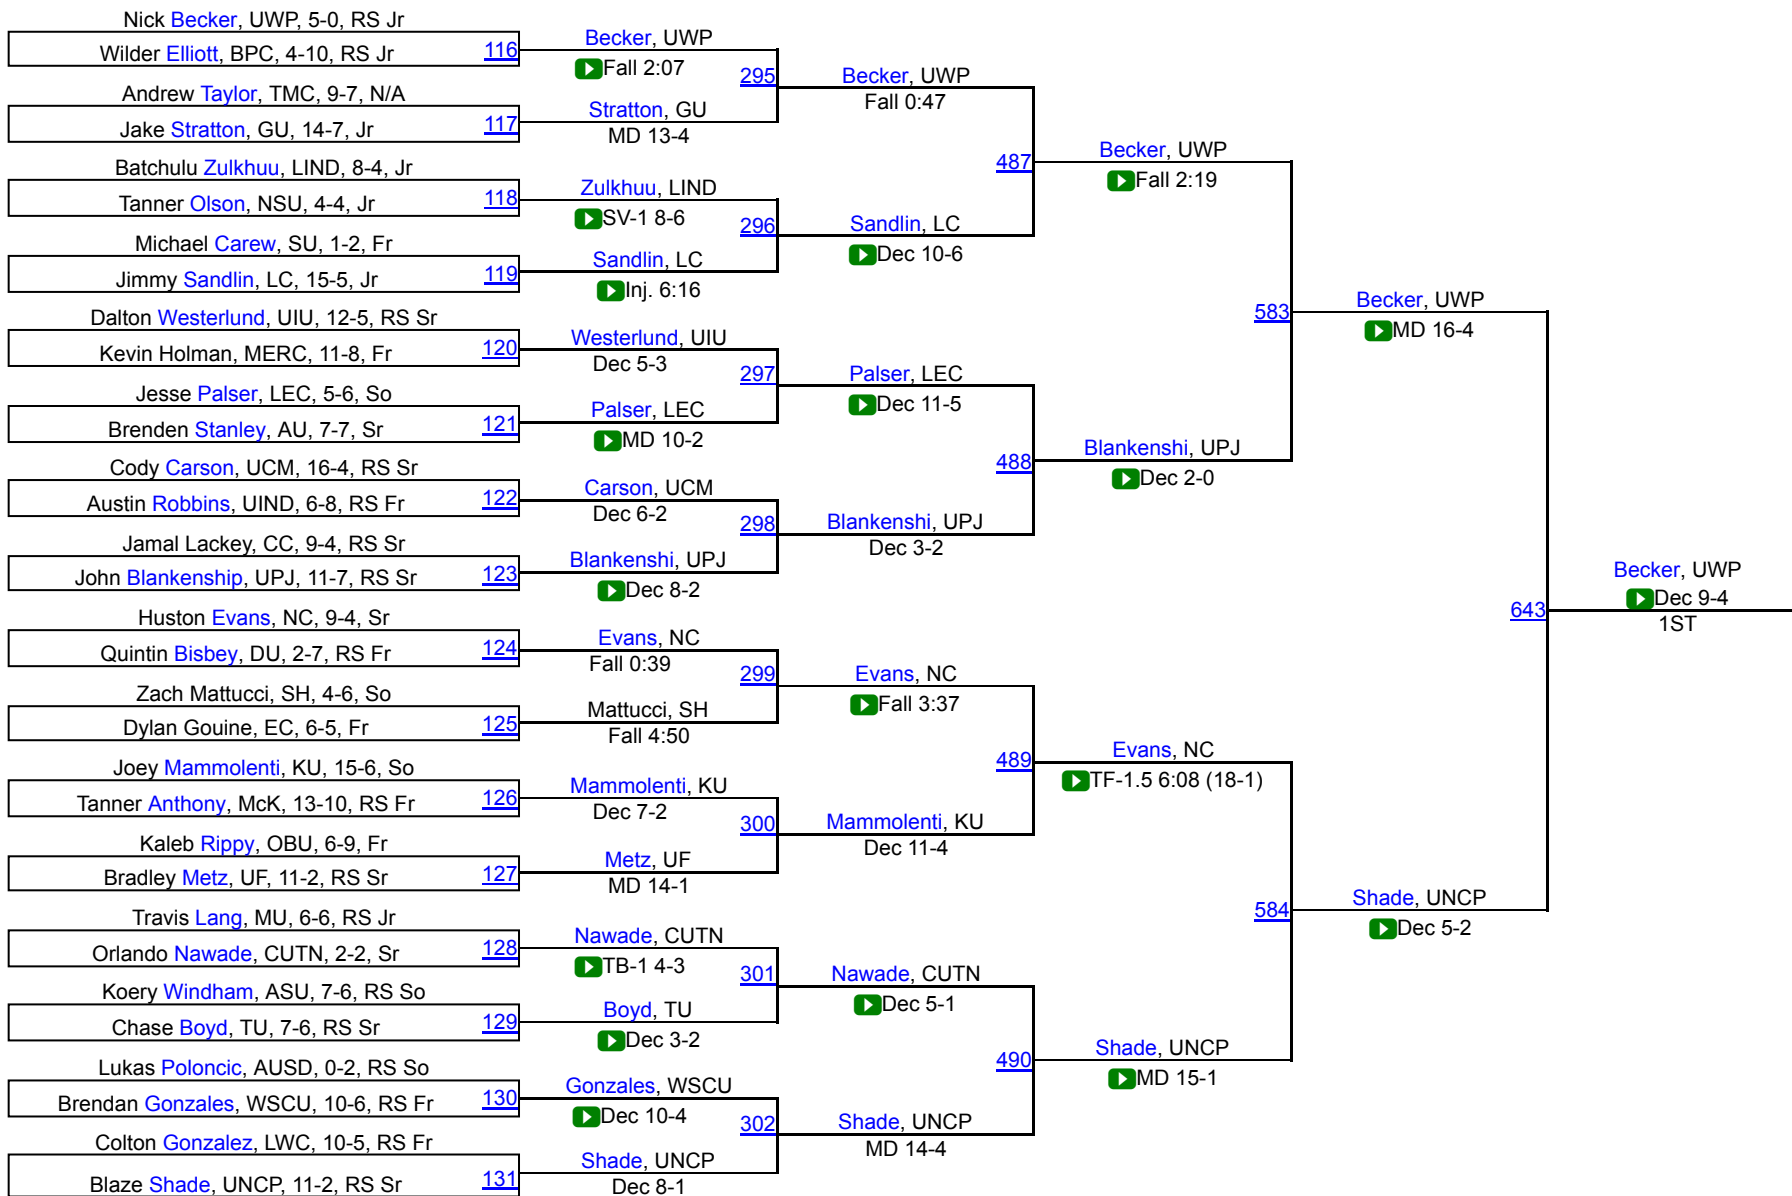

38th Annual Midwest Classic

174