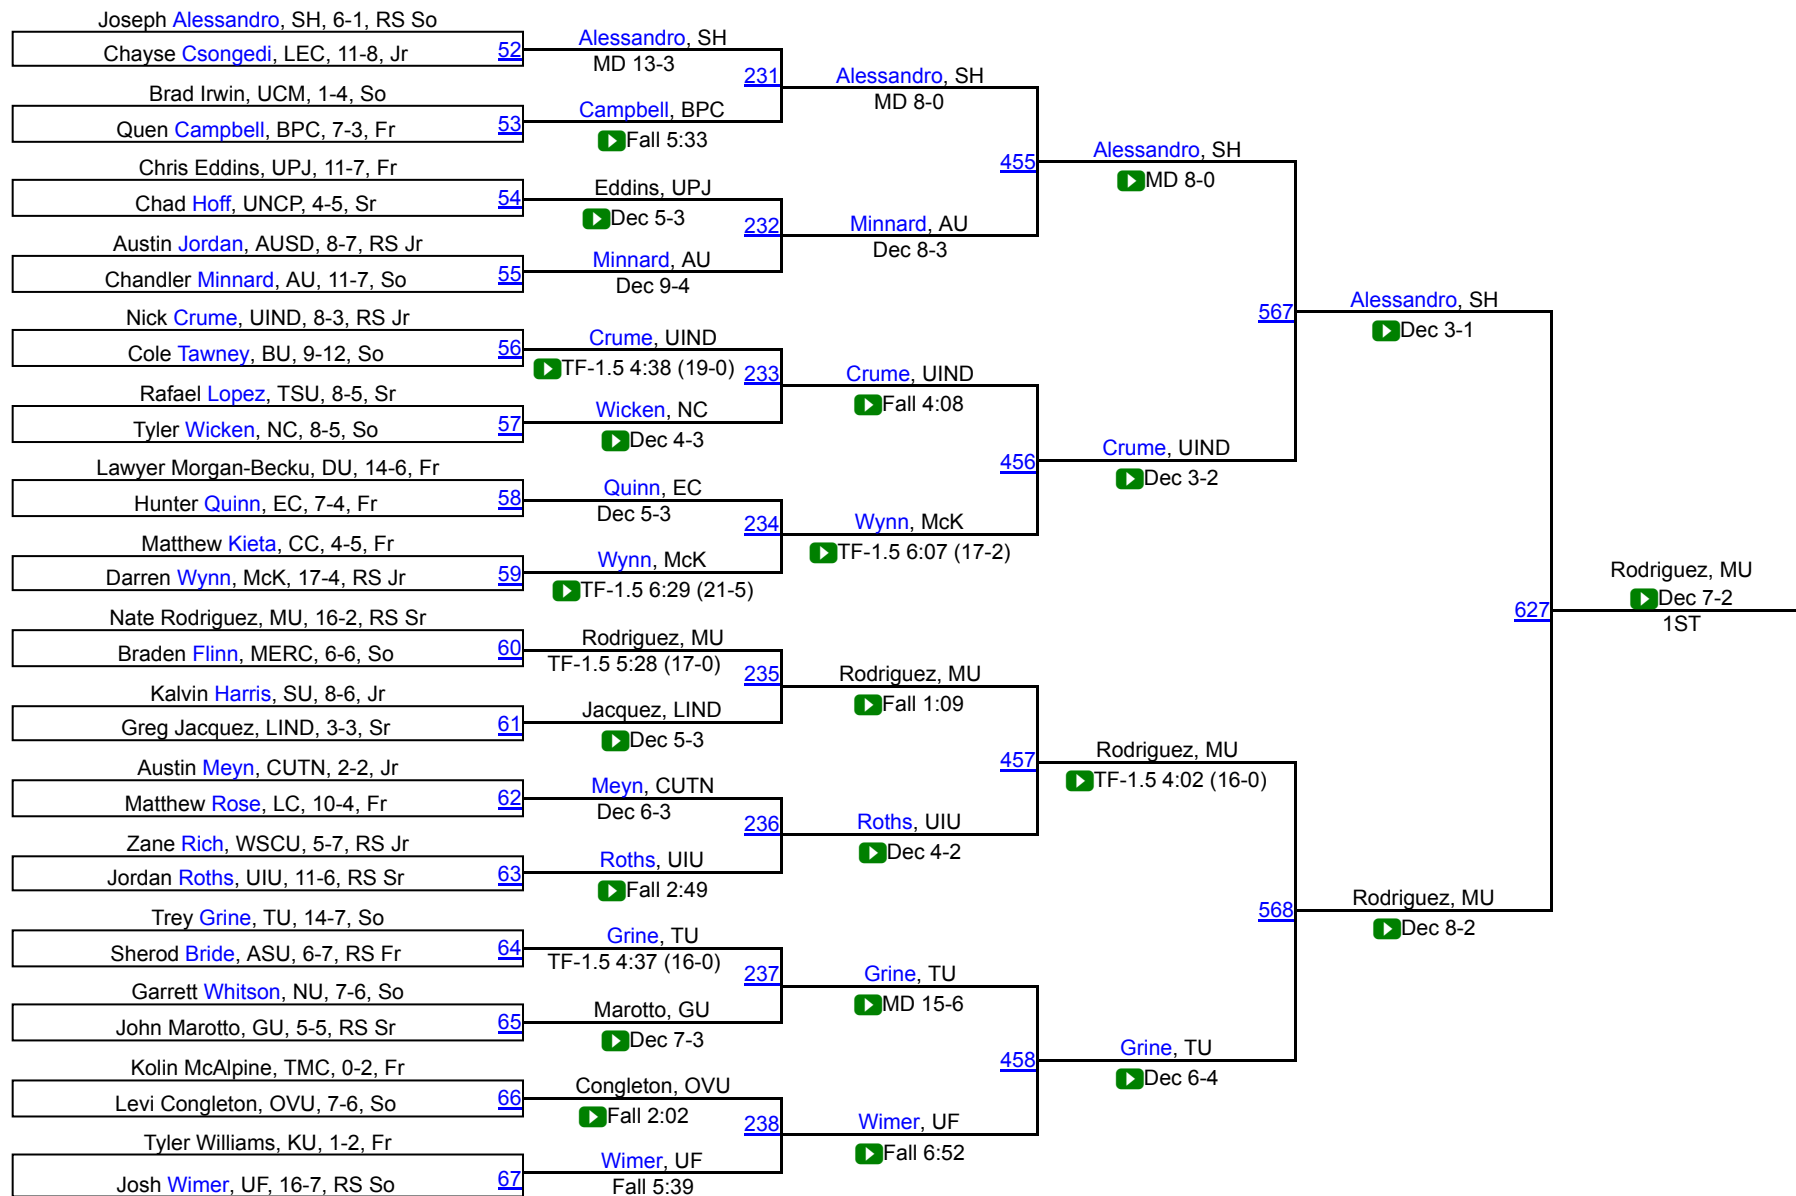

# 38th Annual Midwest Classic

133

# 38th Annual Midwest Classic

141