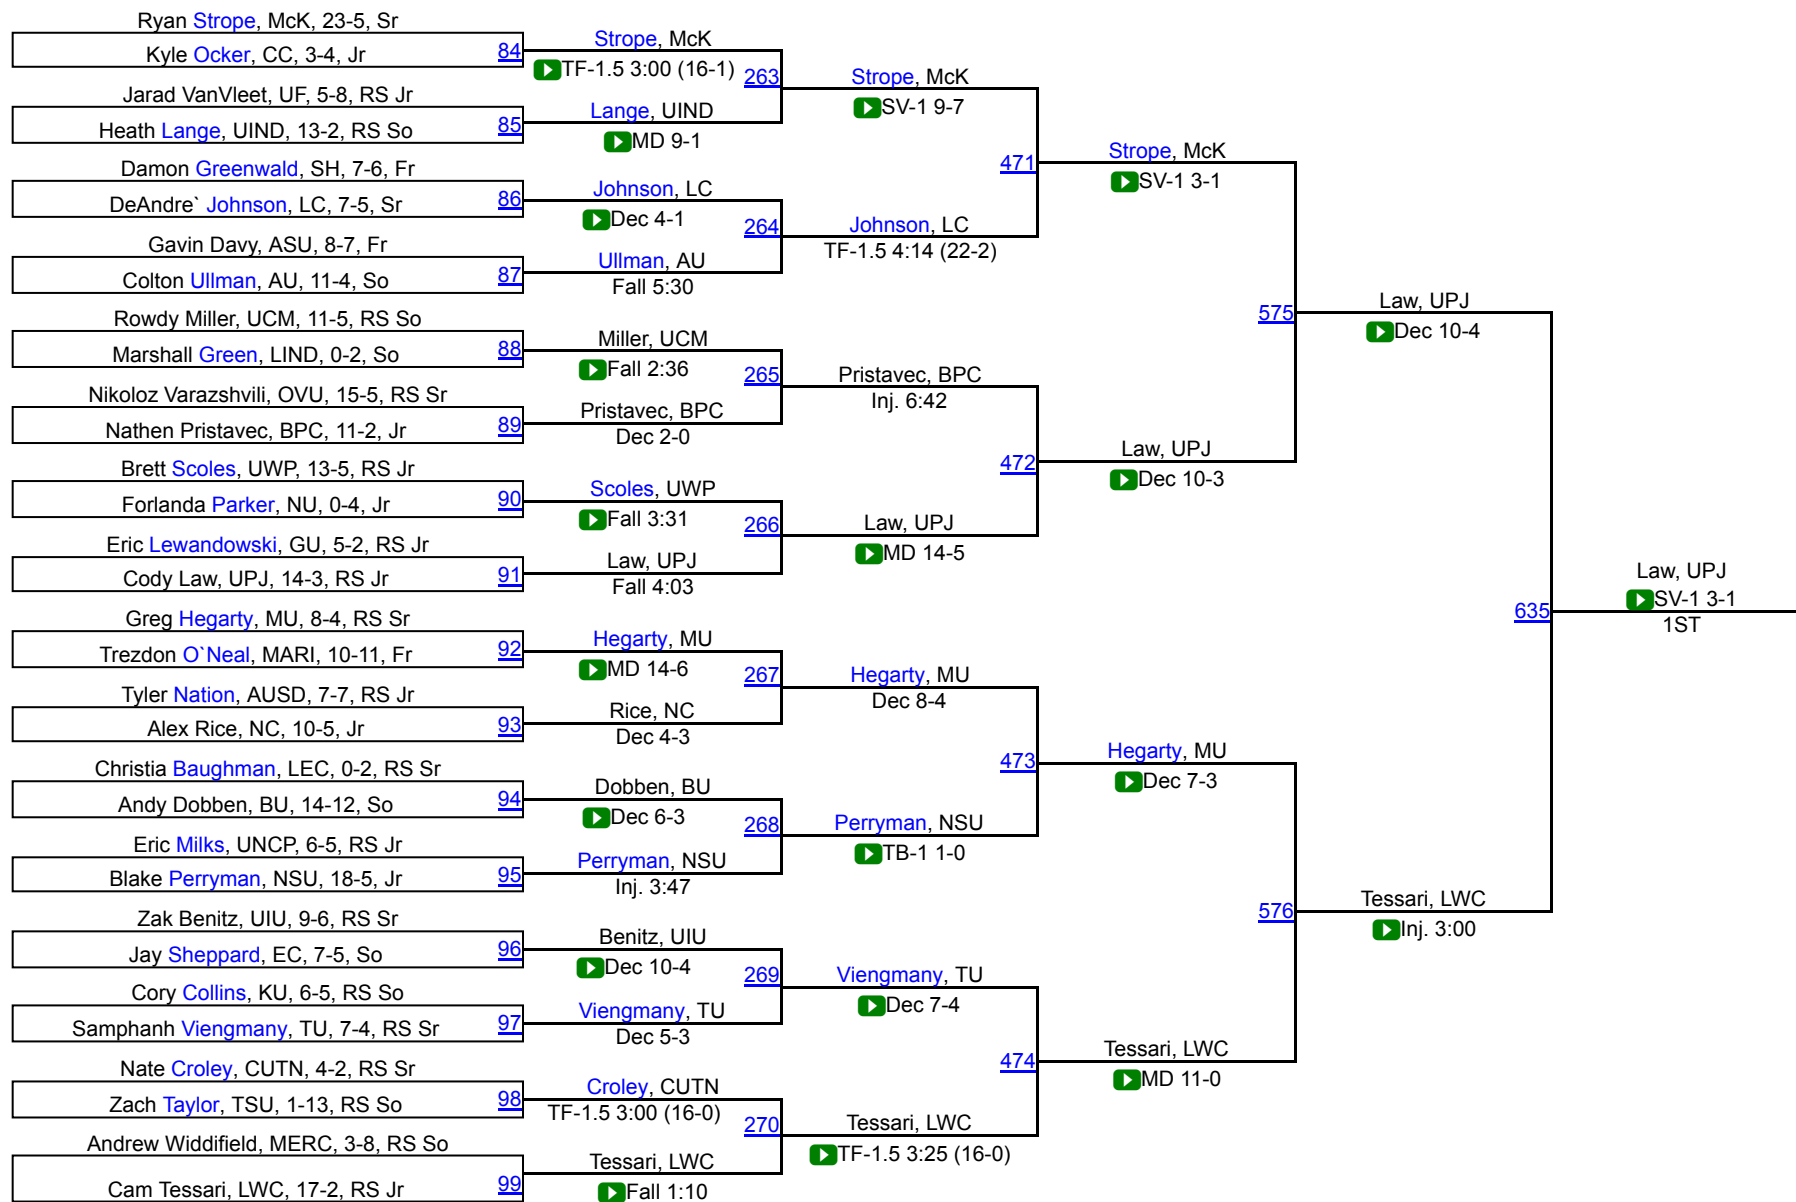

# 38th Annual Midwest Classic

149

# 38th Annual Midwest Classic

157