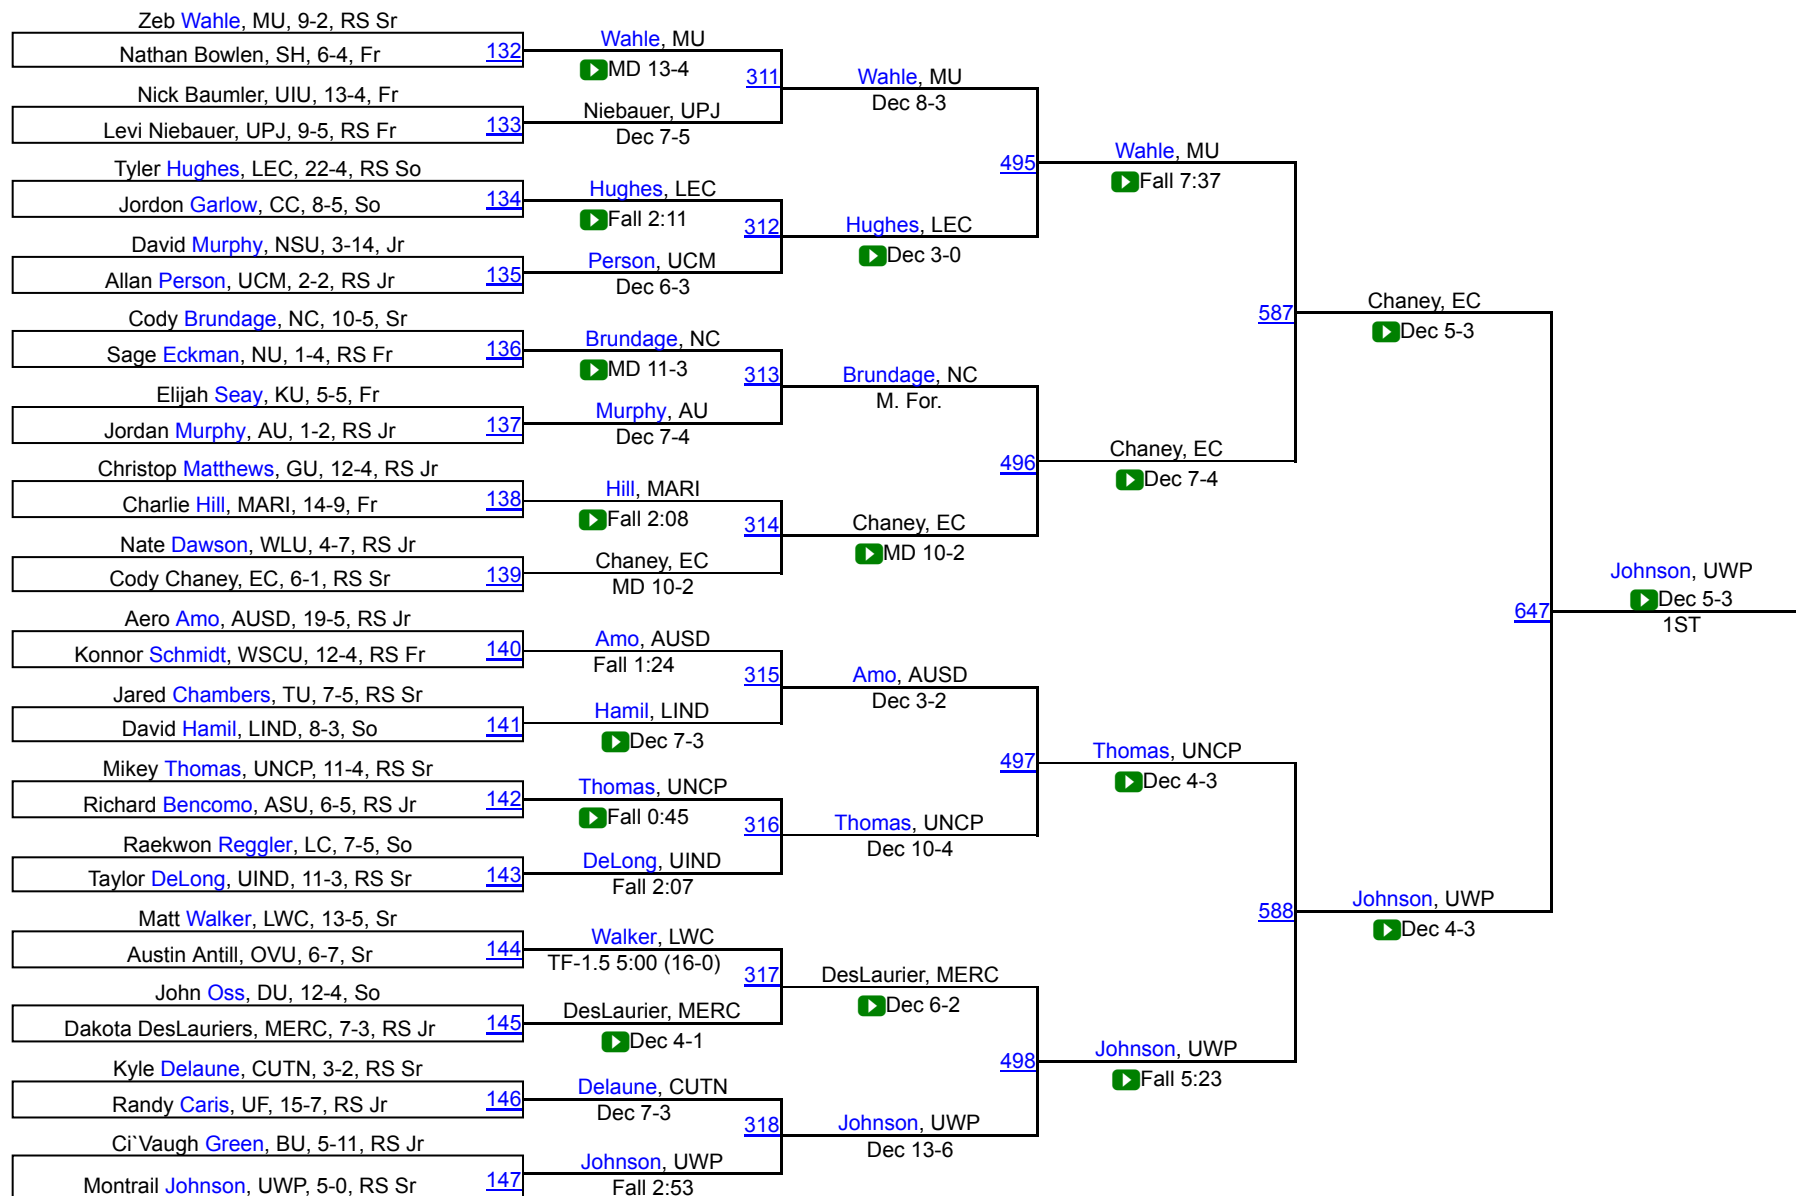

# 38th Annual Midwest Classic

197