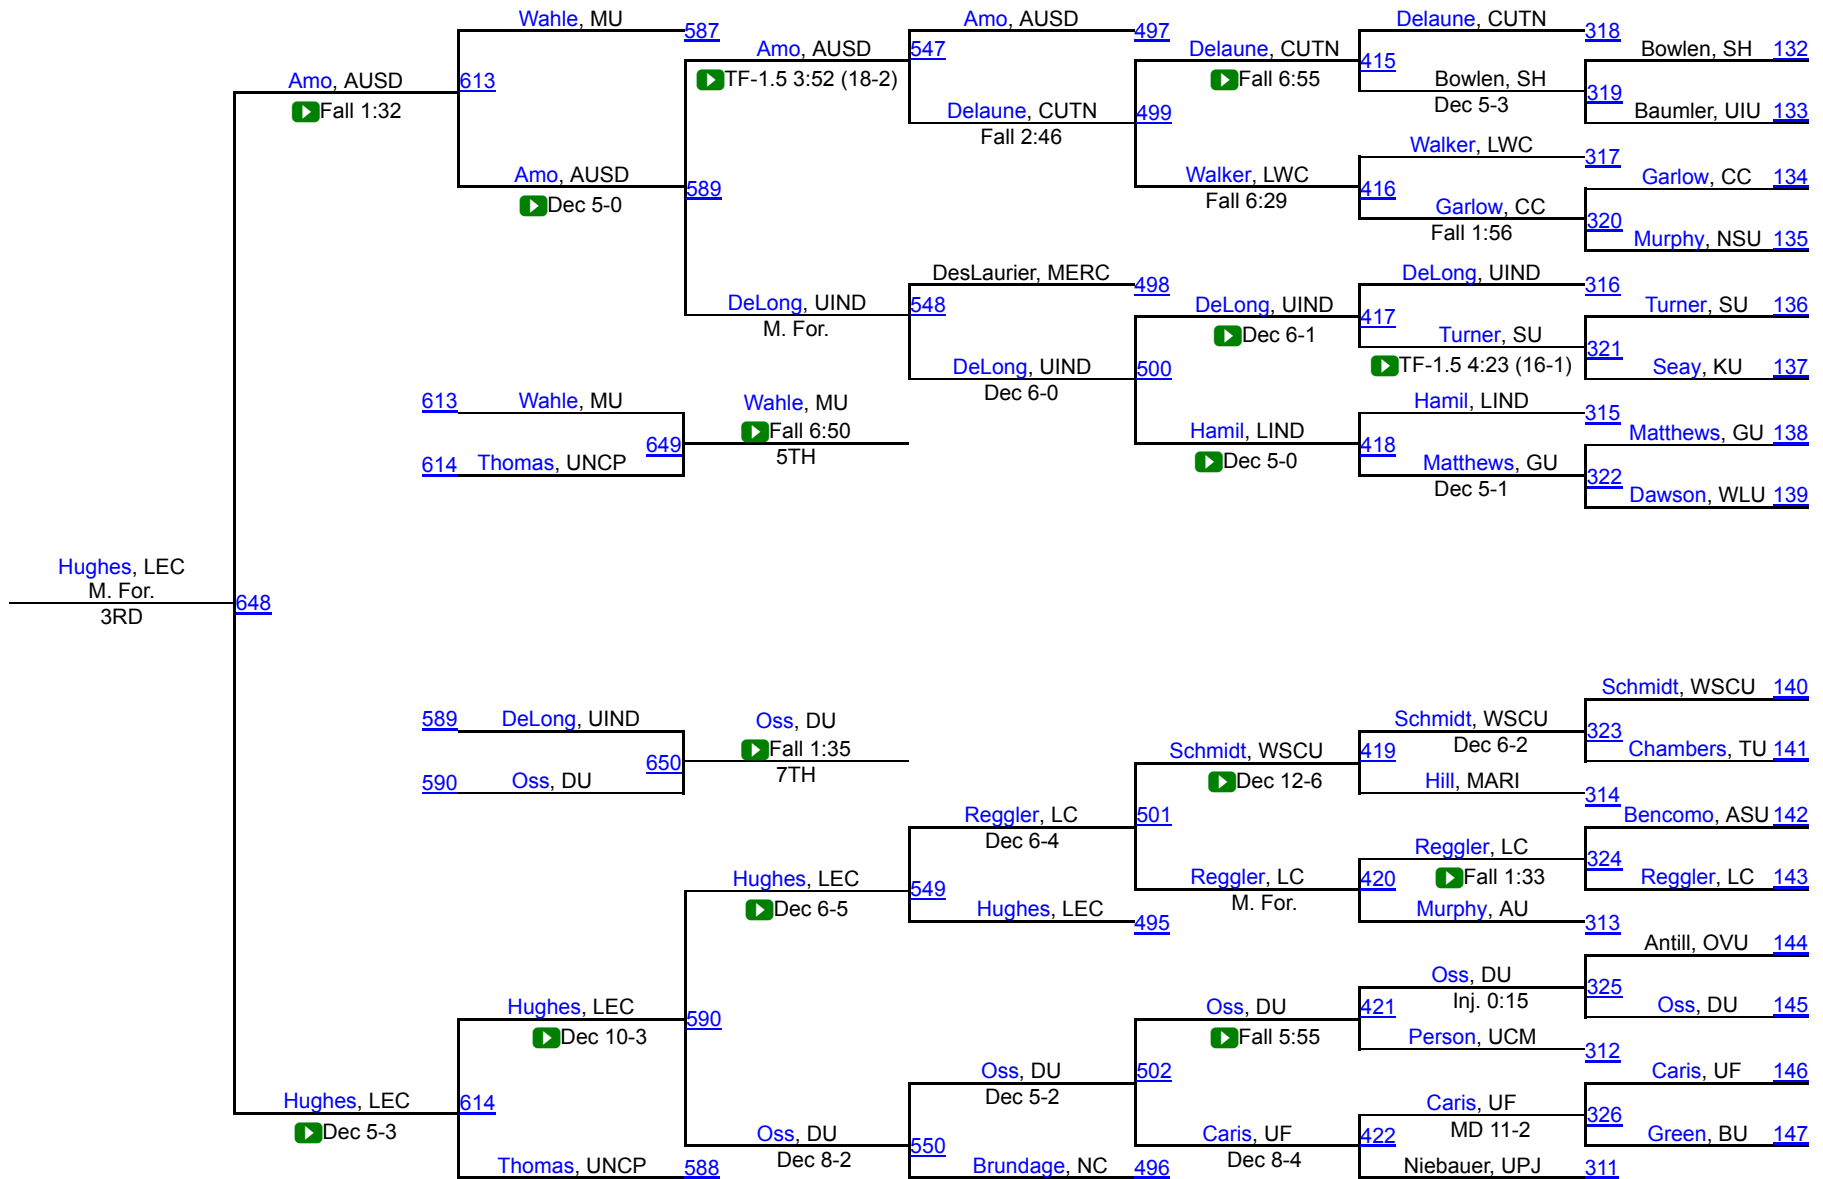

# 38th Annual Midwest Classic

197