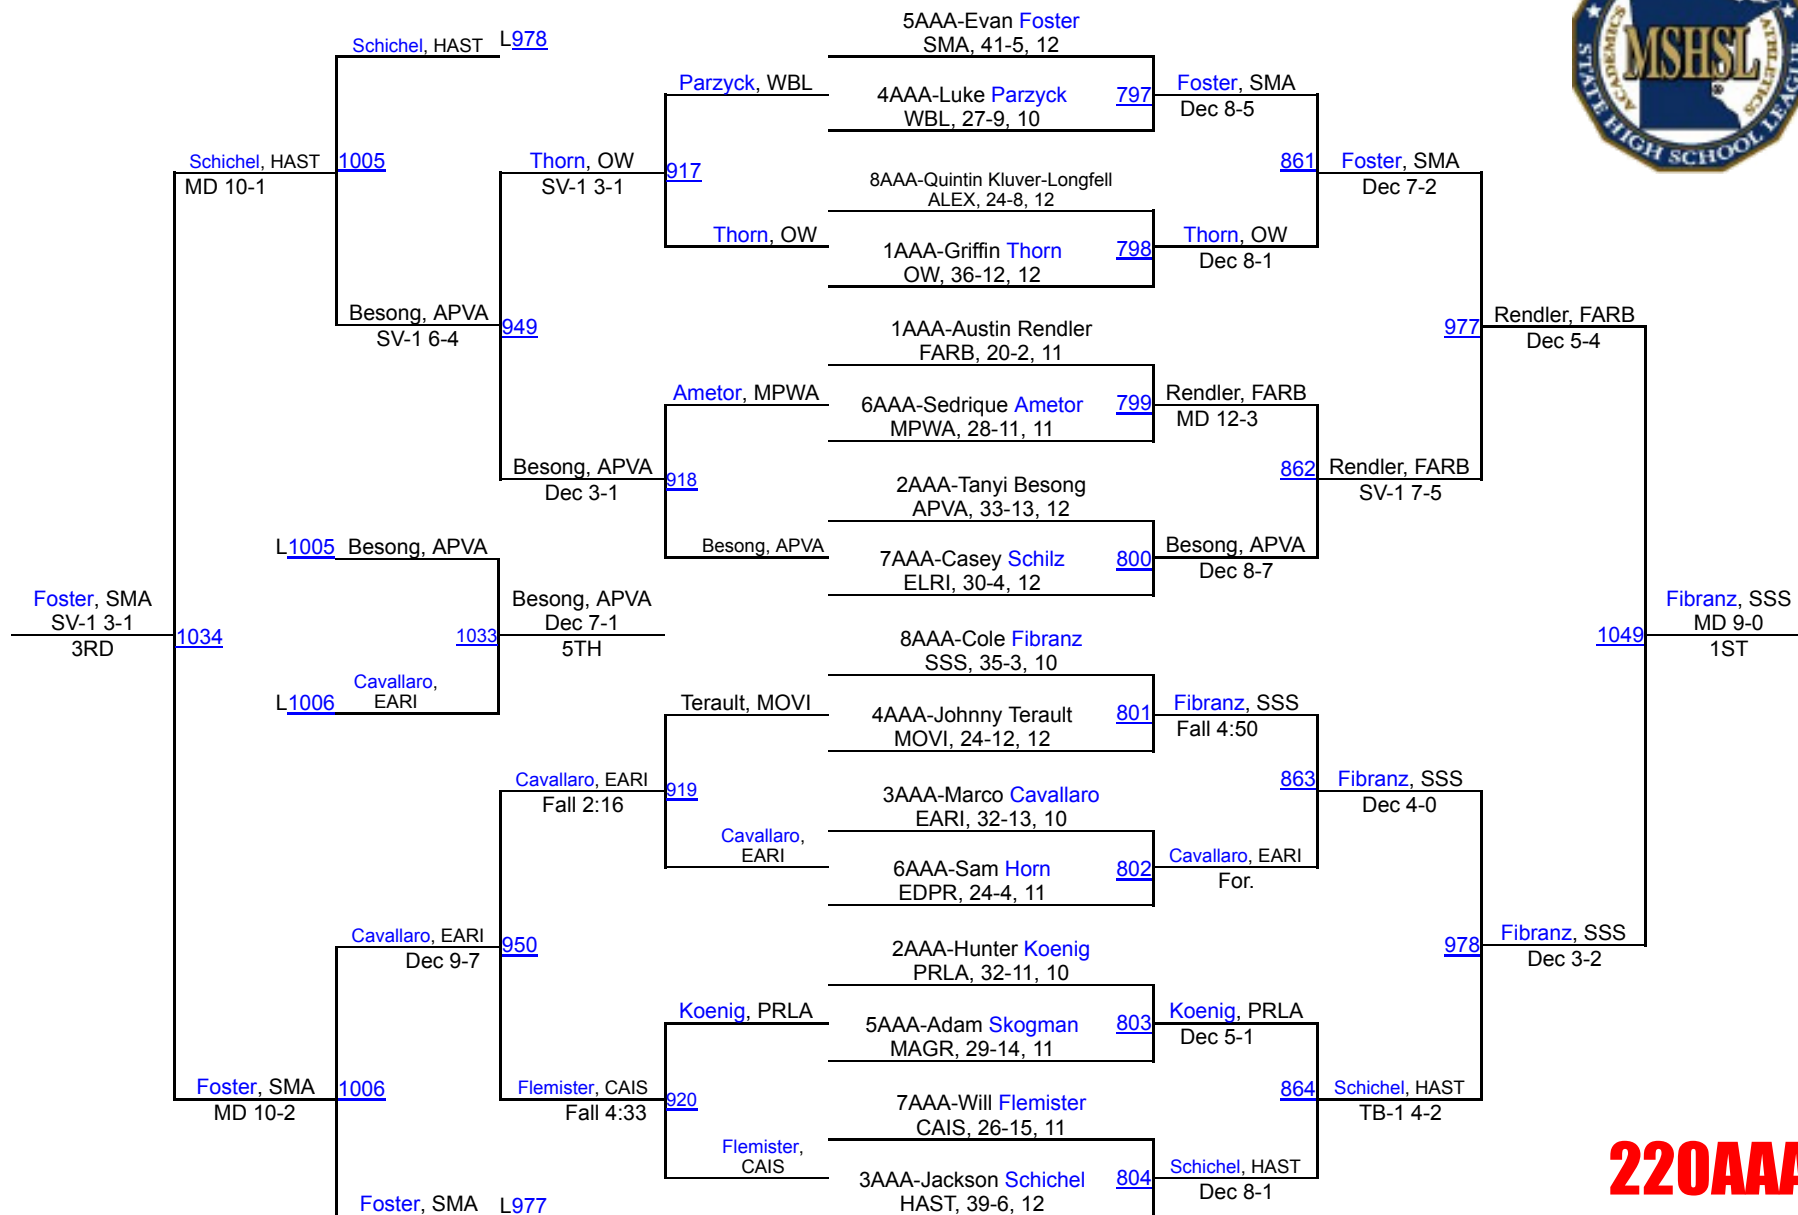

2017 MSHSL State Championships

145AAA

2017 MSHSL State Championships

2017 MSHSL State Championships

182AAA

2017 MSHSL State Championships

195AAA

2017 MSHSL State Championships