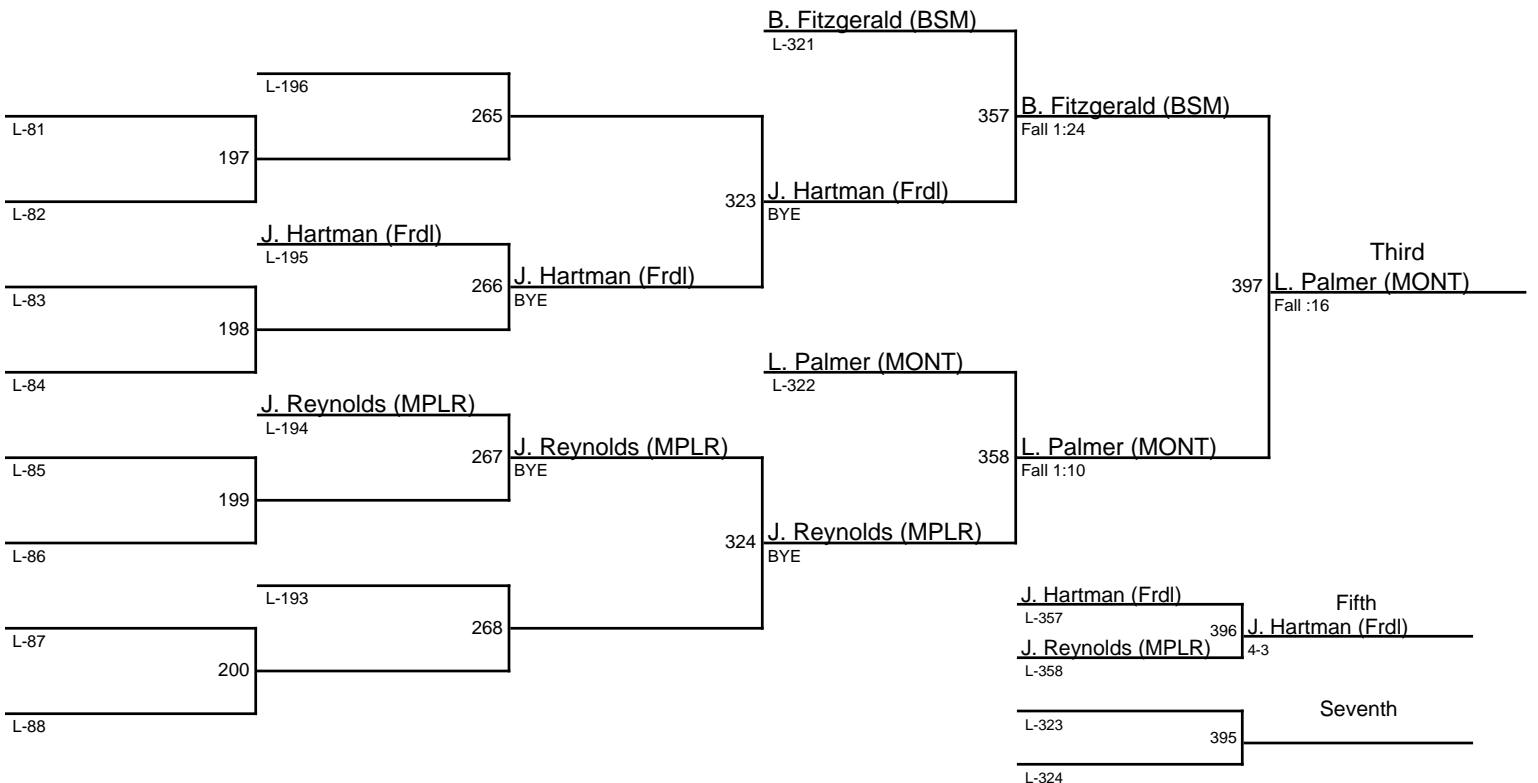

12|Adam Jakubowski (Rockford)