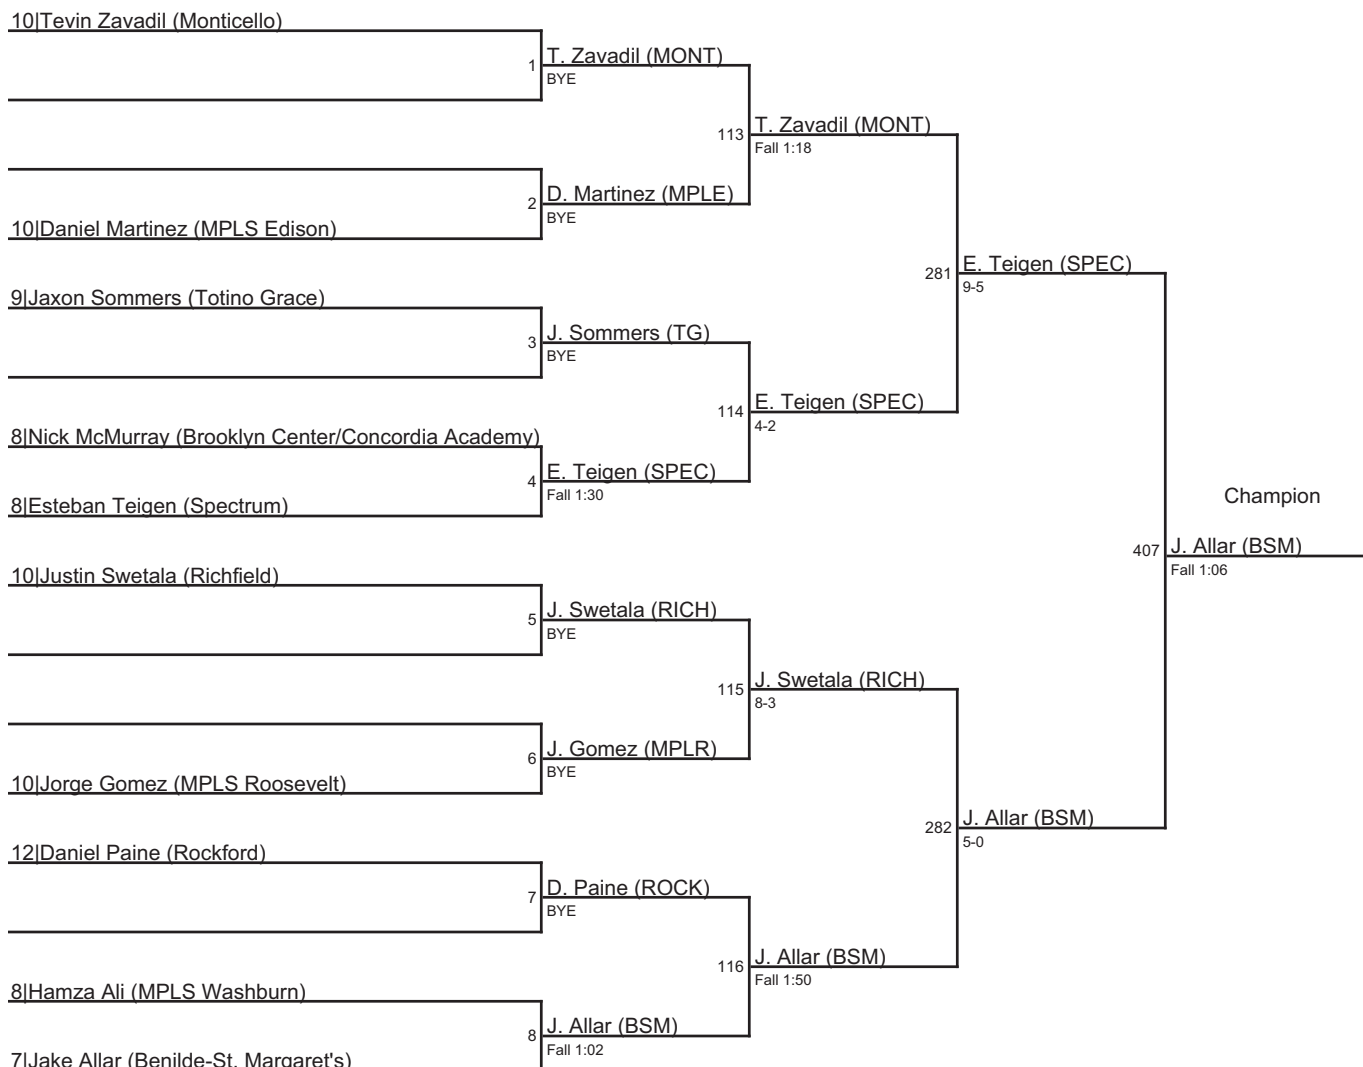

Section 5AA / 106

Section 5AA / 113

11|Jarred Oftedahl (Benilde-St. Margaret's)

9 J. Oftedahl (BSM)
BYE

10|Cole Deborhegyi (MPLS Washburn)

10 C. Deborhegyi (MPLW)
BYE

9|Jacob Williams (Orono)

11 J. Williams (Orn)
BYE