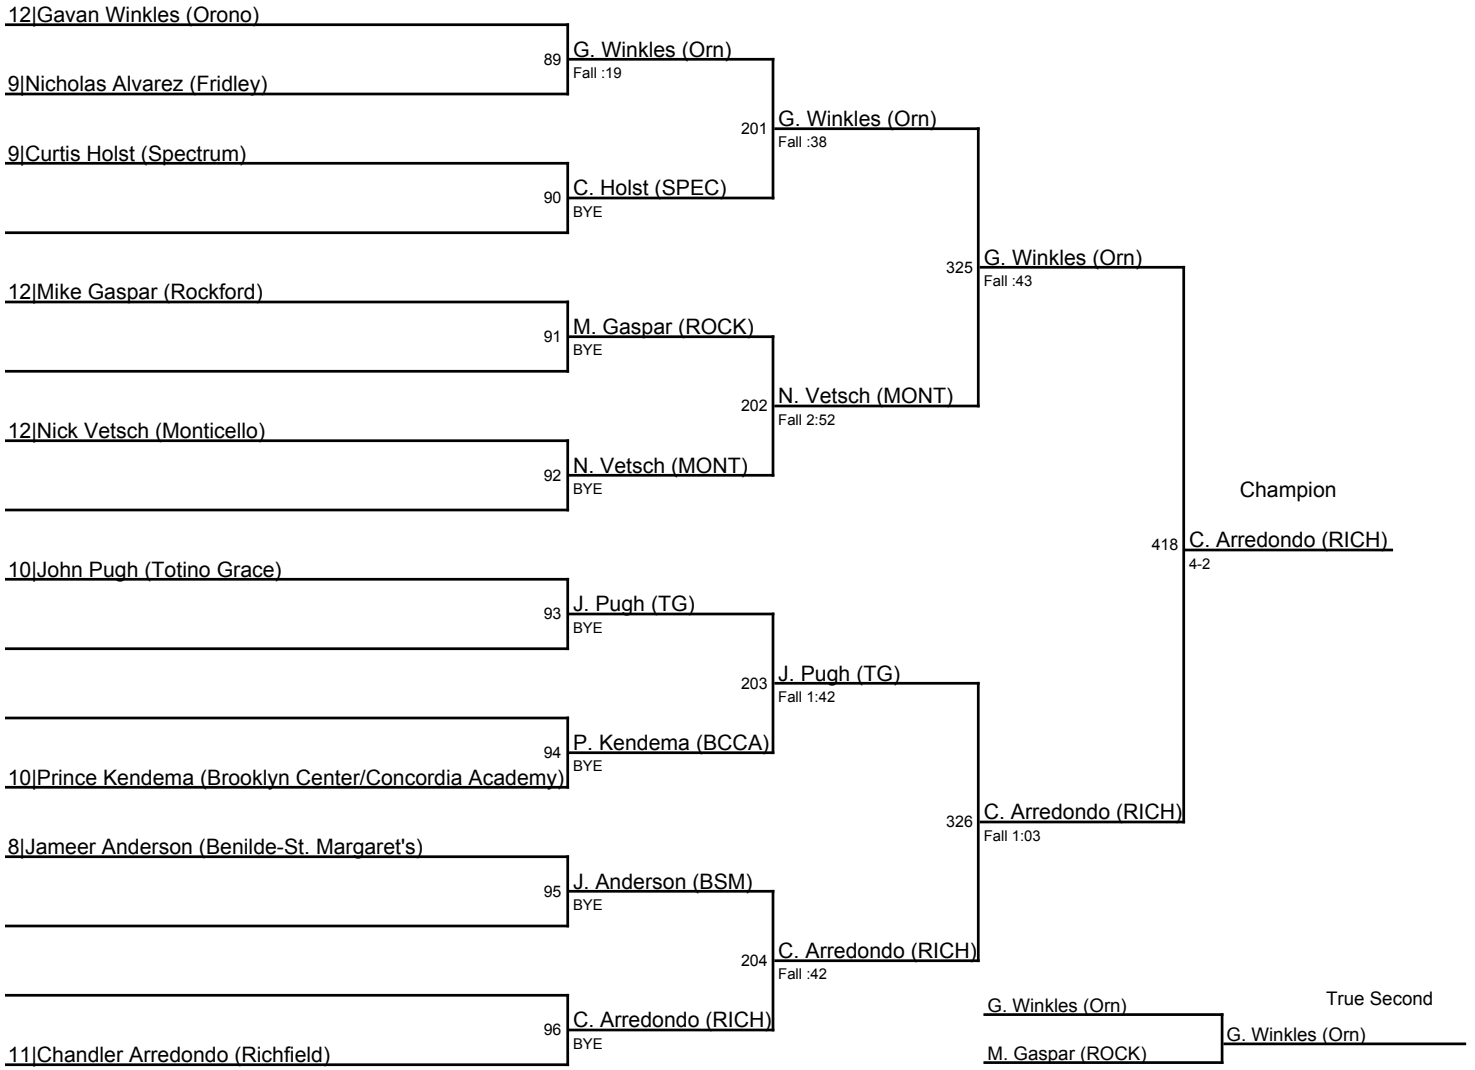

Section 5AA / 195