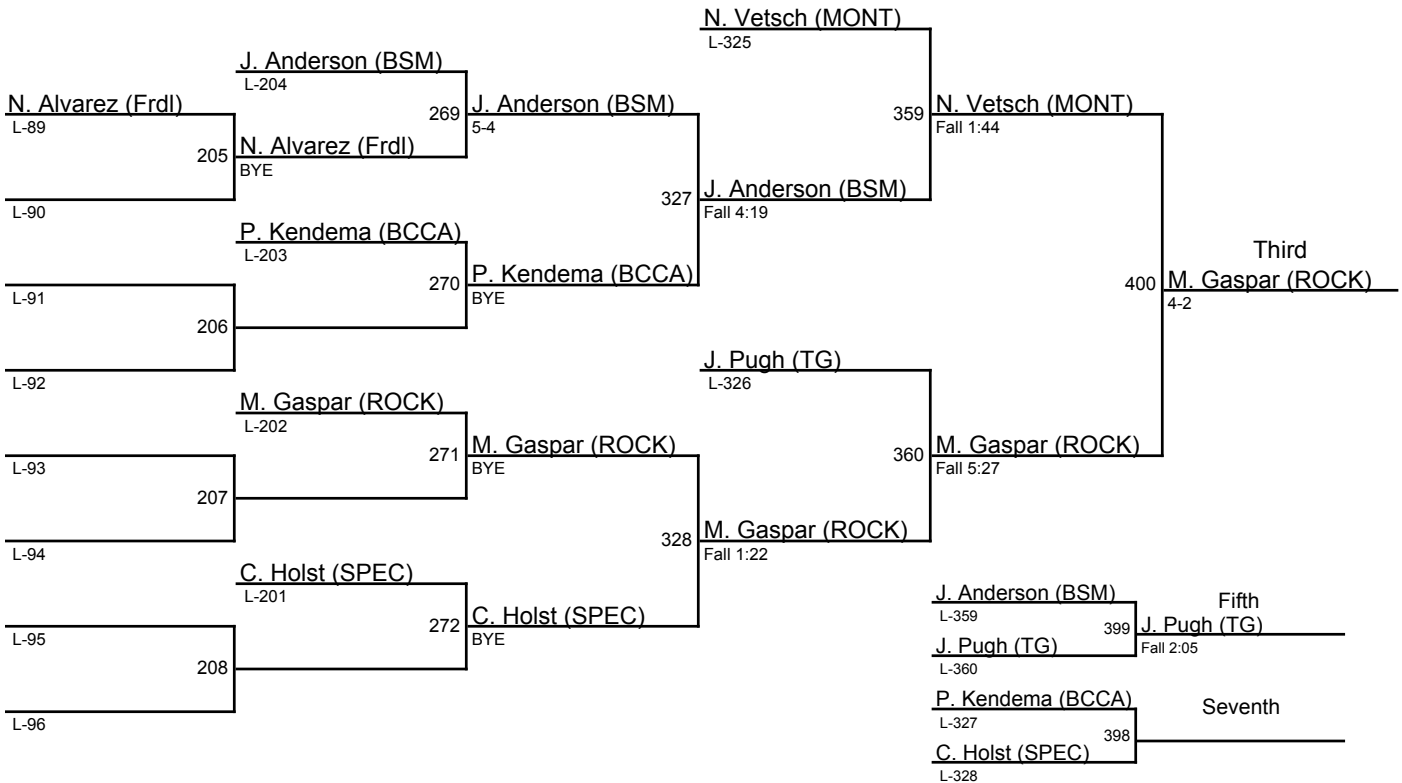

Section 5AA / 195