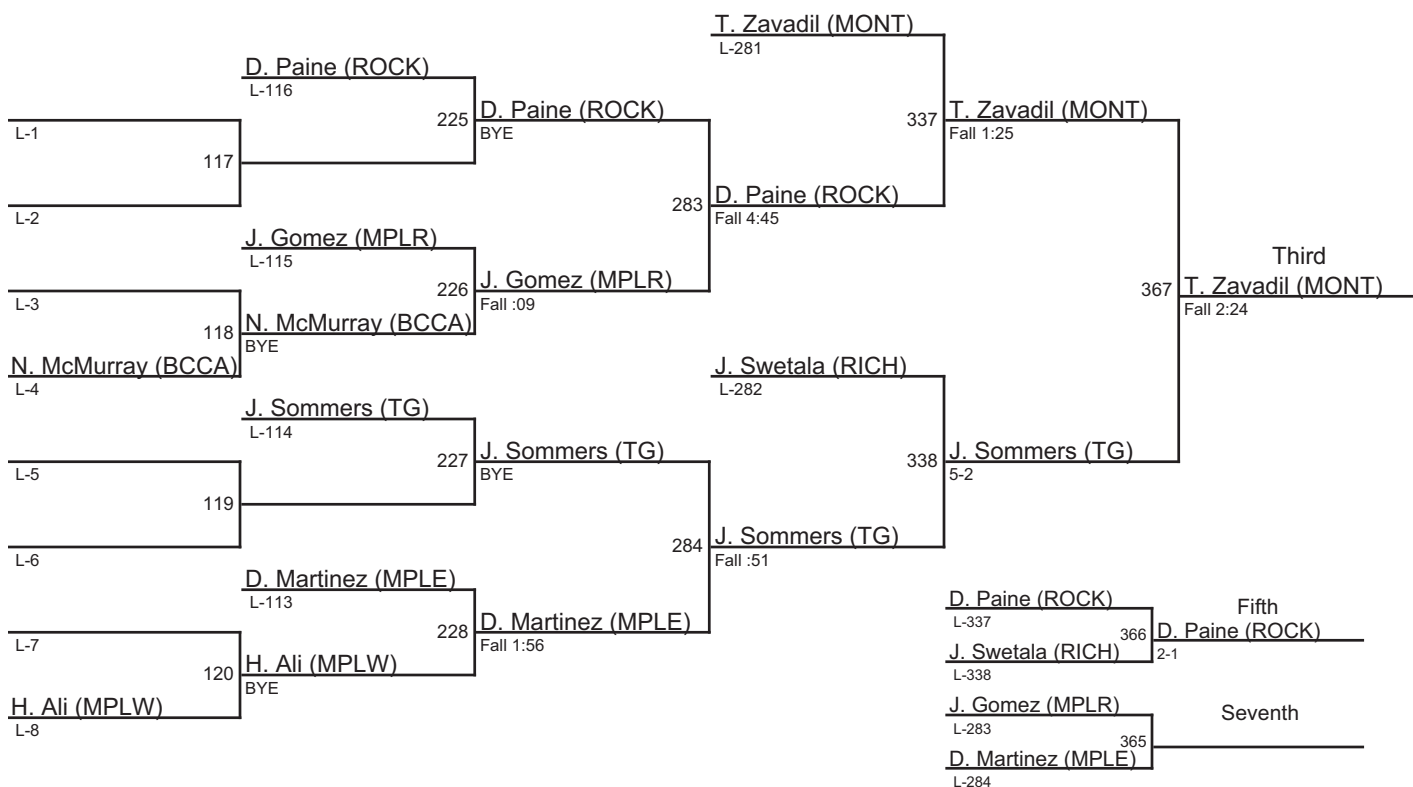

Section 5AA / 106

Section 5AA / 113

11|Jarred Oftedahl (Benilde-St. Margaret's)

9 J. Oftedahl (BSM)
BYE

10|Cole Deborhegyi (MPLS Washburn)

10 C. Deborhegyi (MPLW)
BYE

9|Jacob Williams (Orono)

11 J. Williams (Orn)
BYE