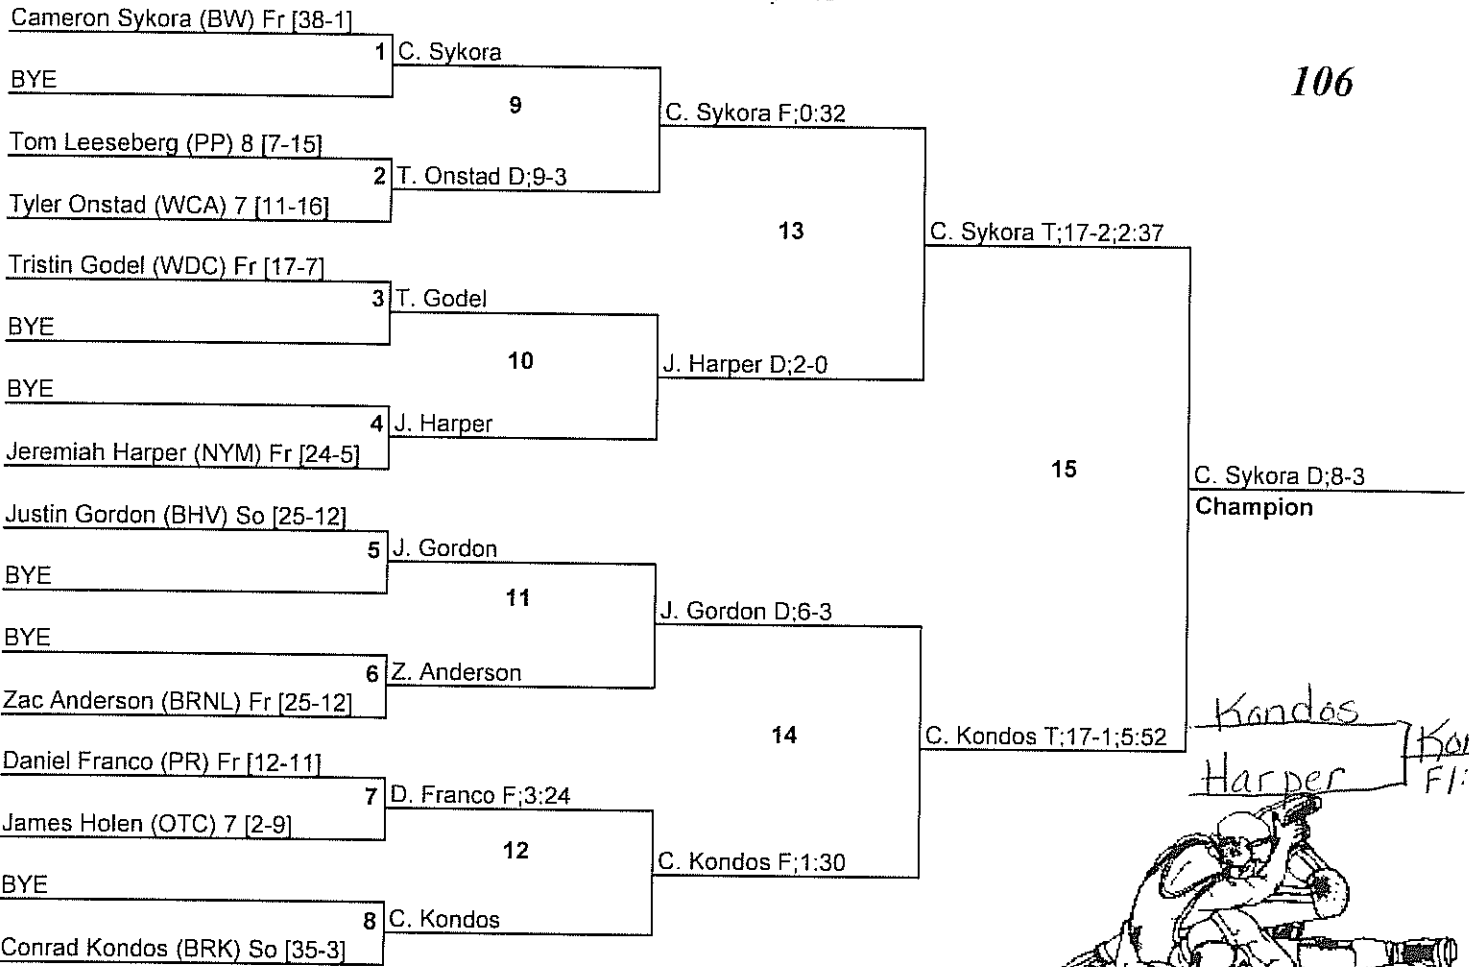

Section 6A 2012

22 February 2012

106