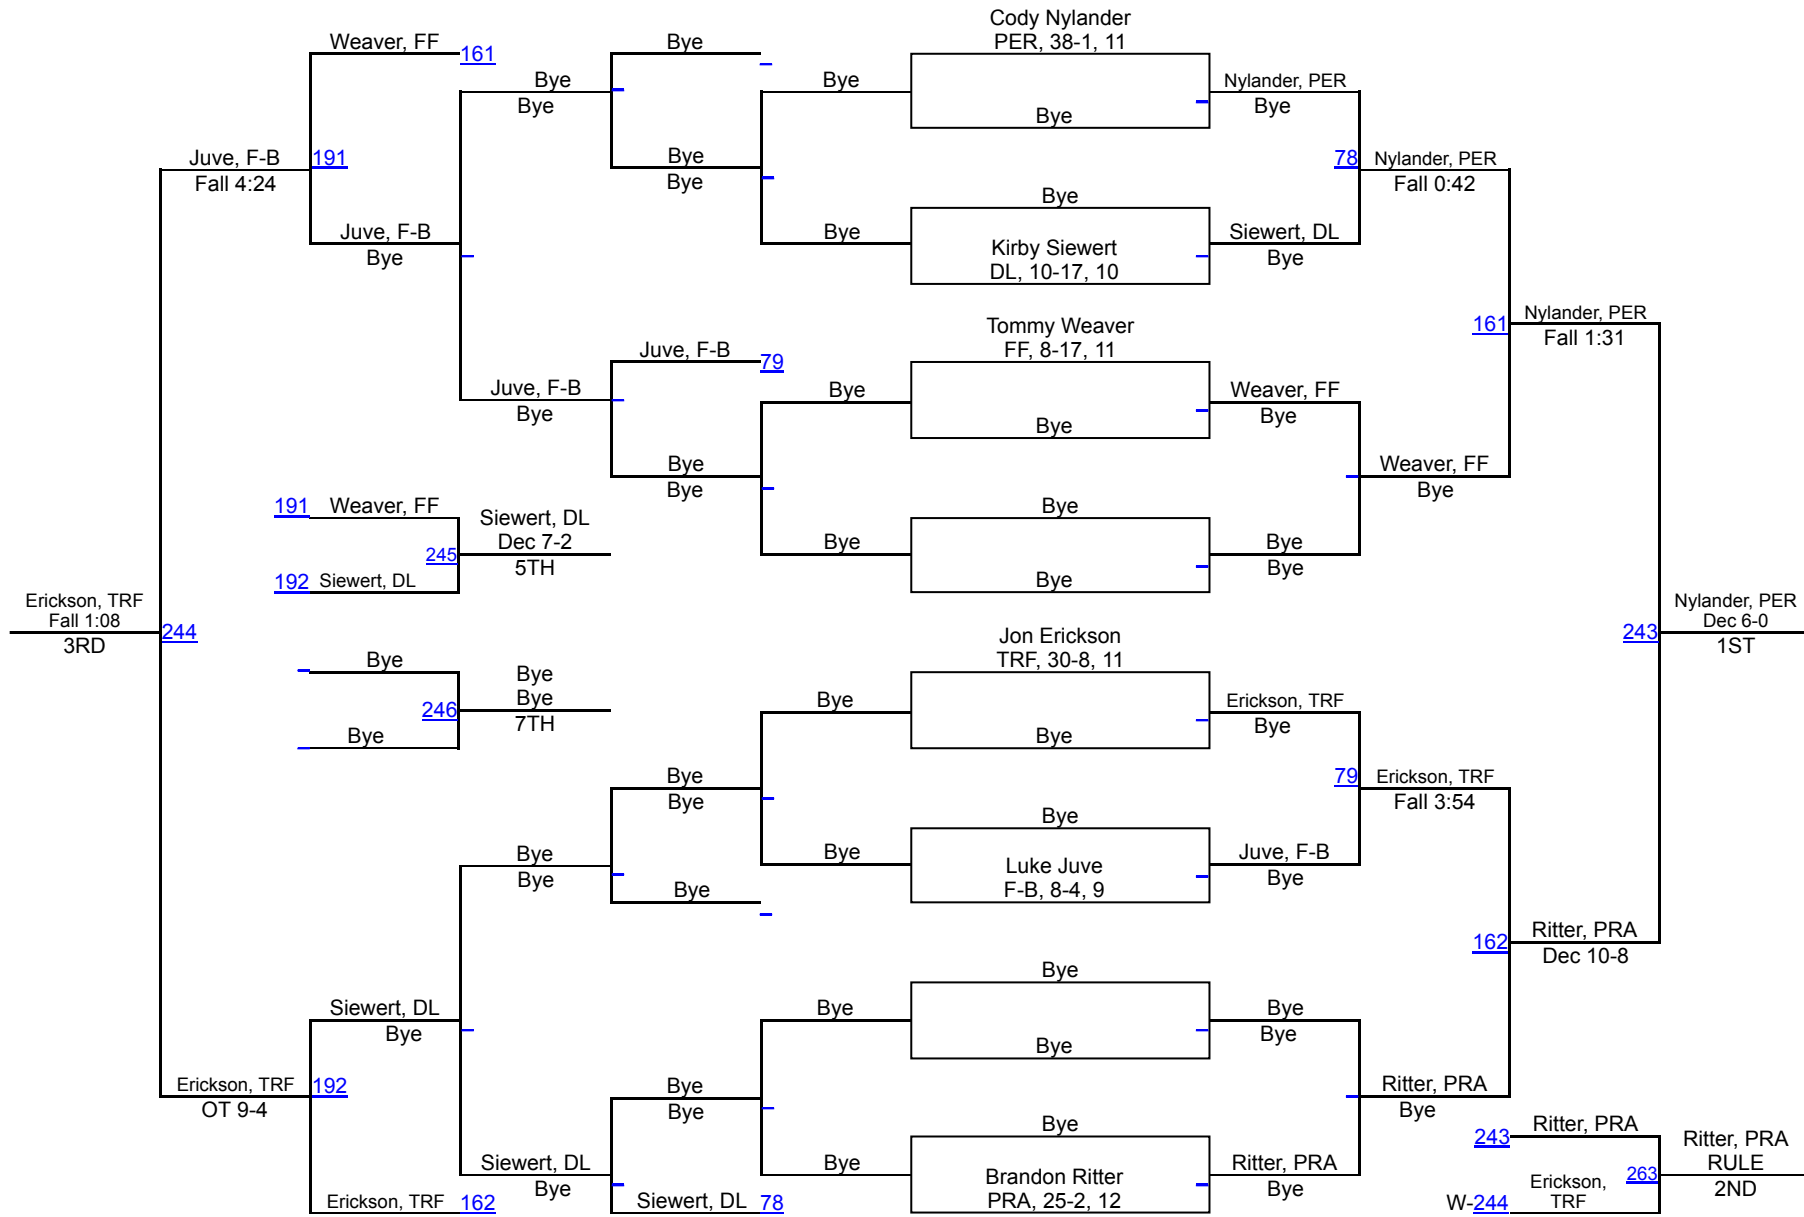

Minnesota Section 8AA Individual

220