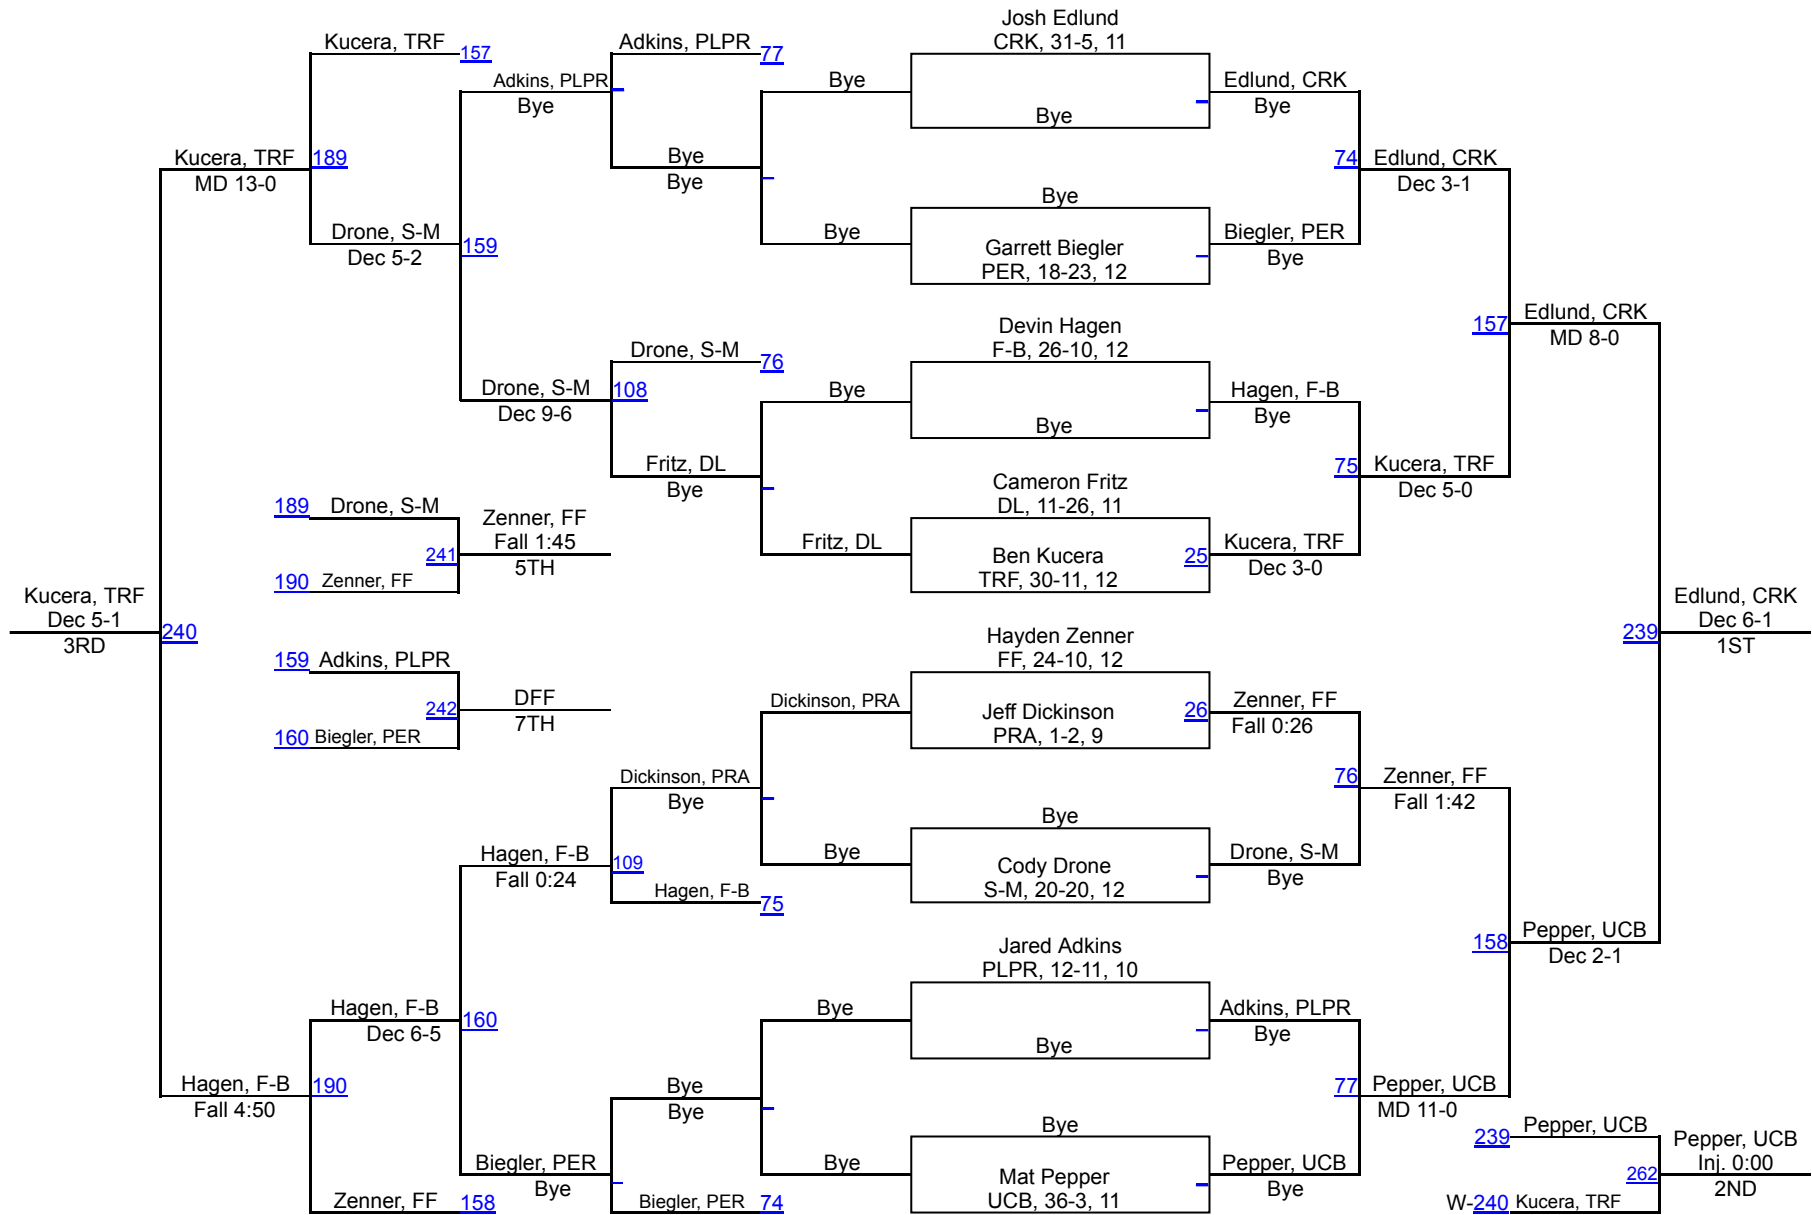

Minnesota Section 8AA Individual

195