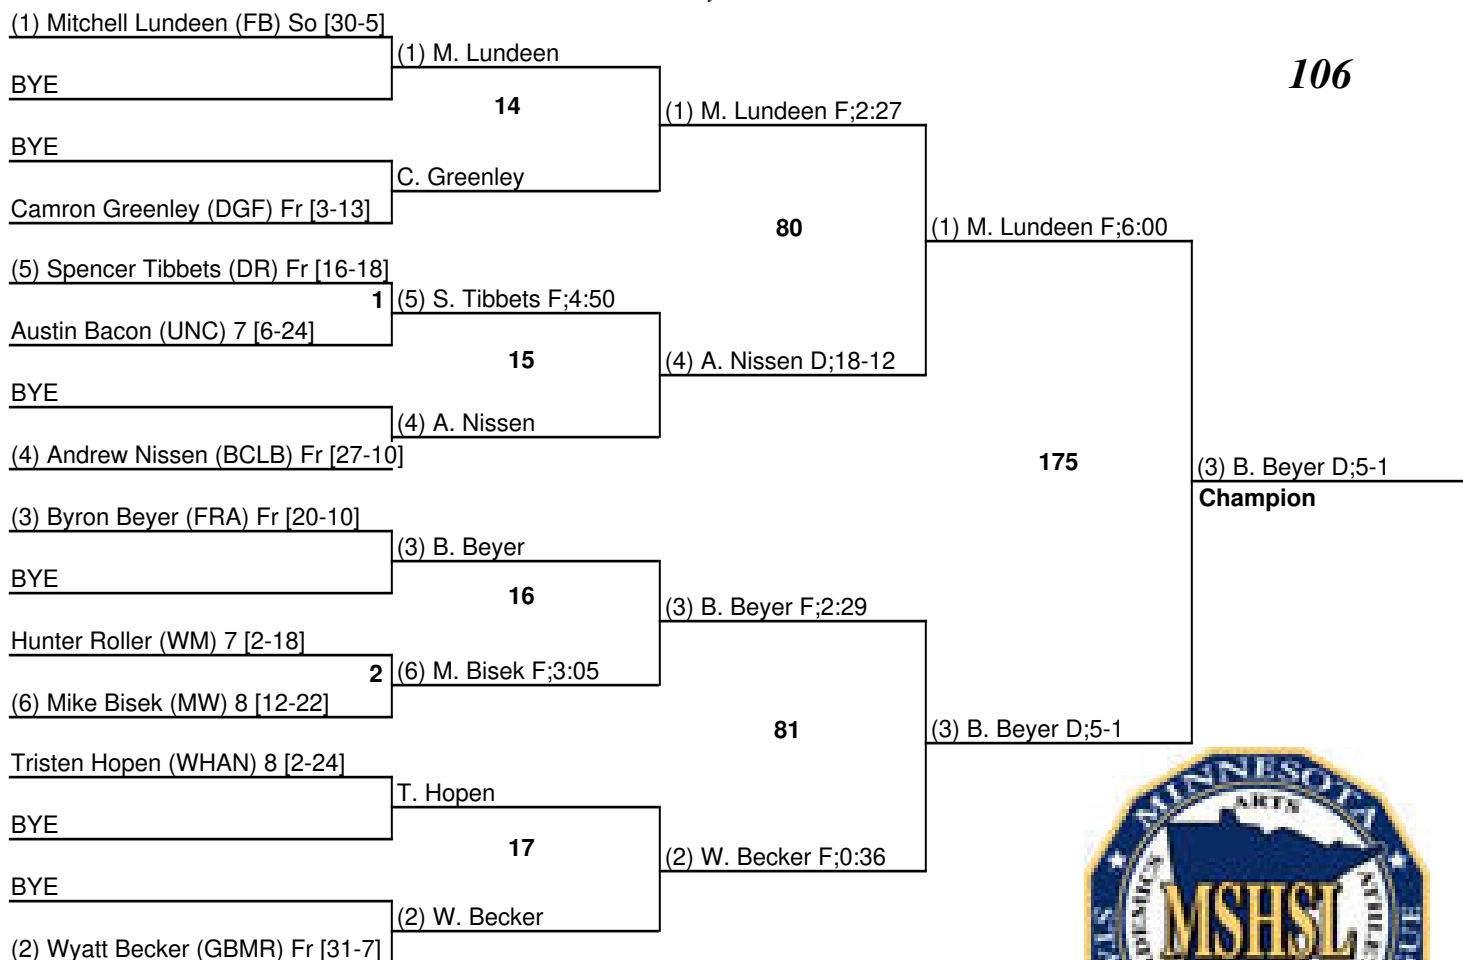

2012 MN Section 8a Individual

February 24 & 25, 2012

106

2012 MN Section 8a Individual

February 24 & 25, 2012

113

2012 MN Section 8a Individual

February 24 & 25, 2012