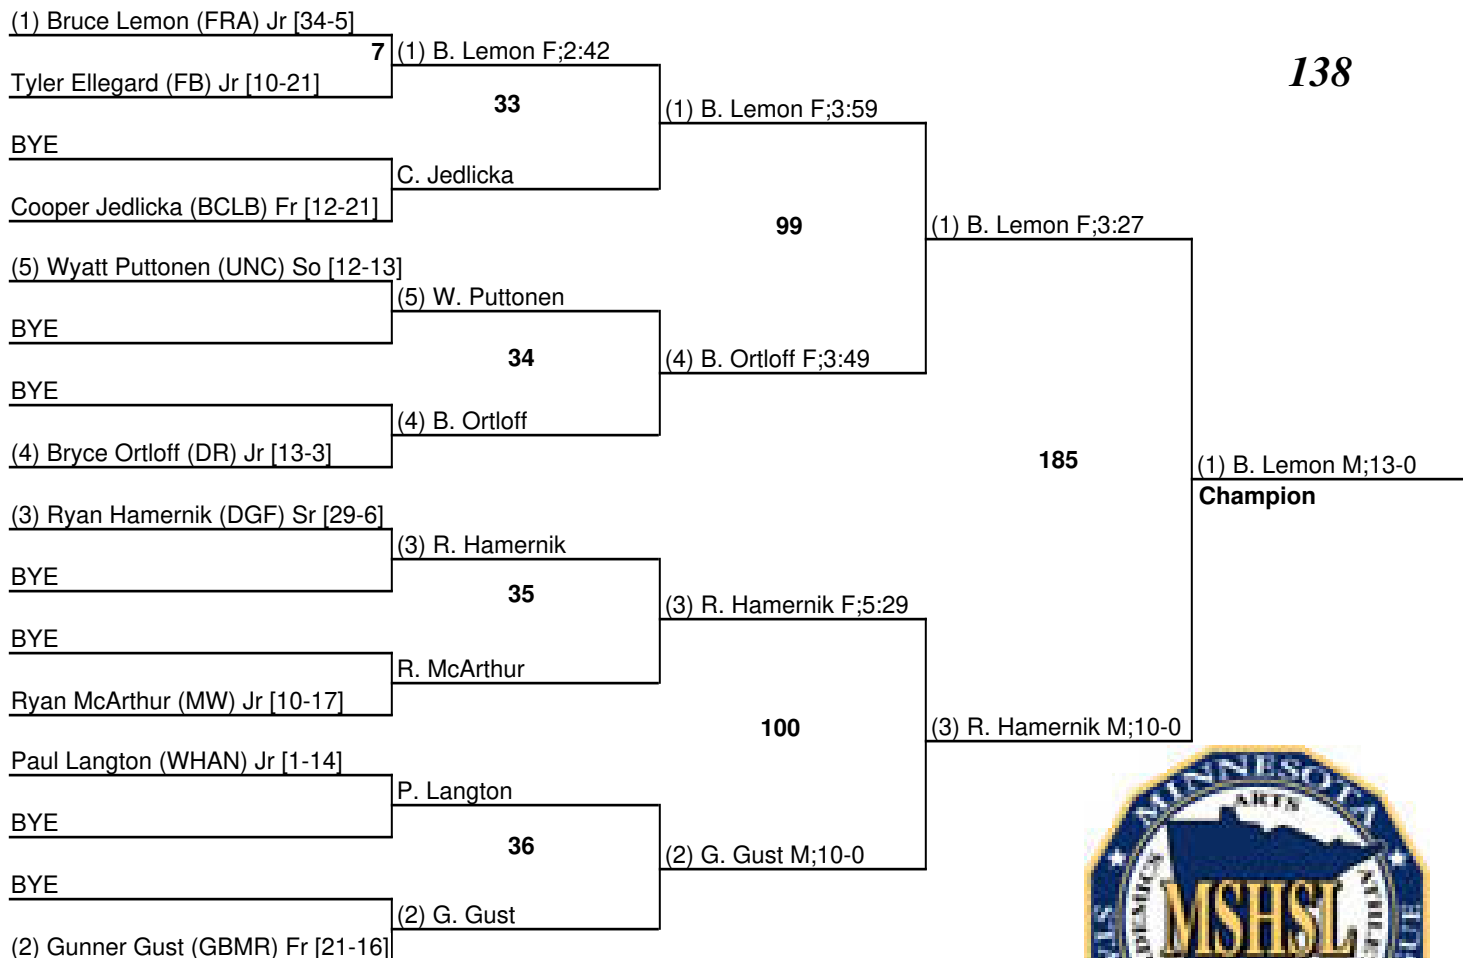

2012 MN Section 8a Individual

February 24 & 25, 2012

138