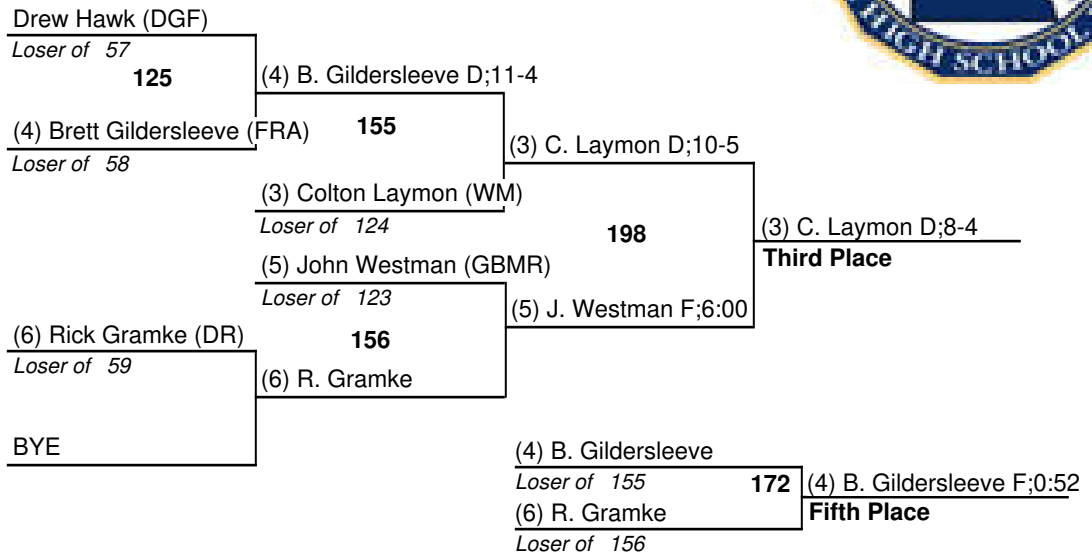

2012 MN Section 8a Individual

February 24 & 25, 2012

195