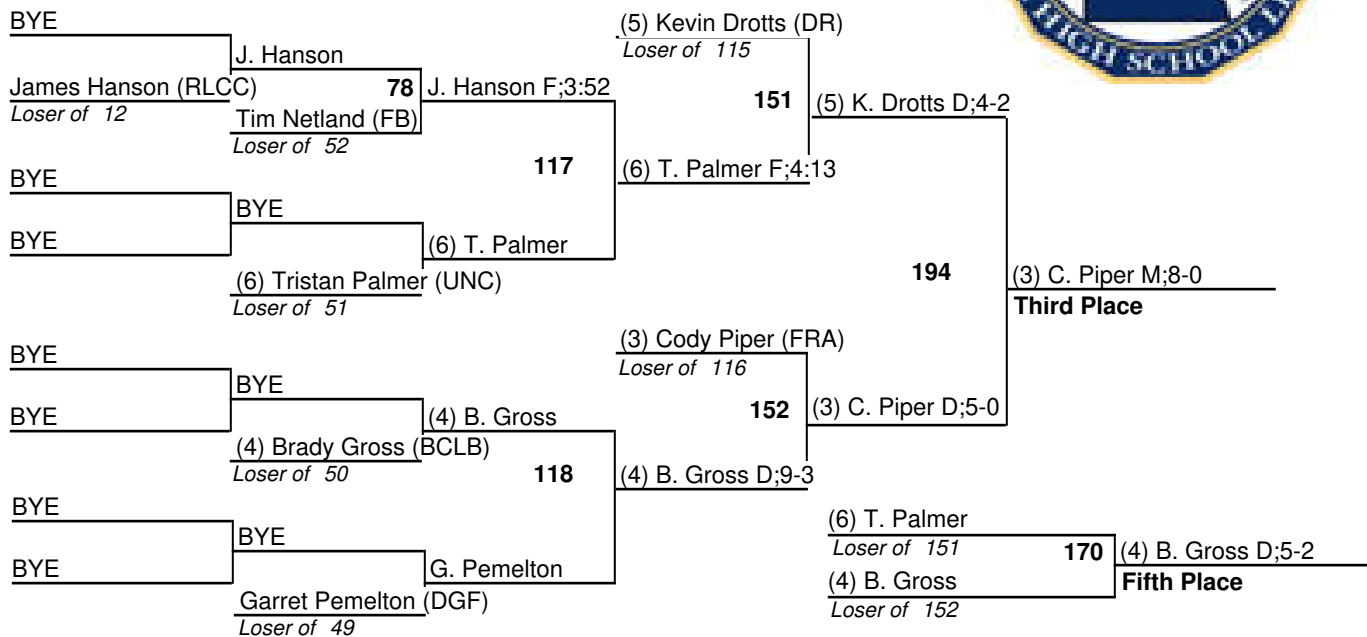

2012 MN Section 8a Individual

February 24 & 25, 2012

160

2012 MN Section 8a Individual

February 24 & 25, 2012

170

2012 MN Section 8a Individual

February 24 & 25, 2012