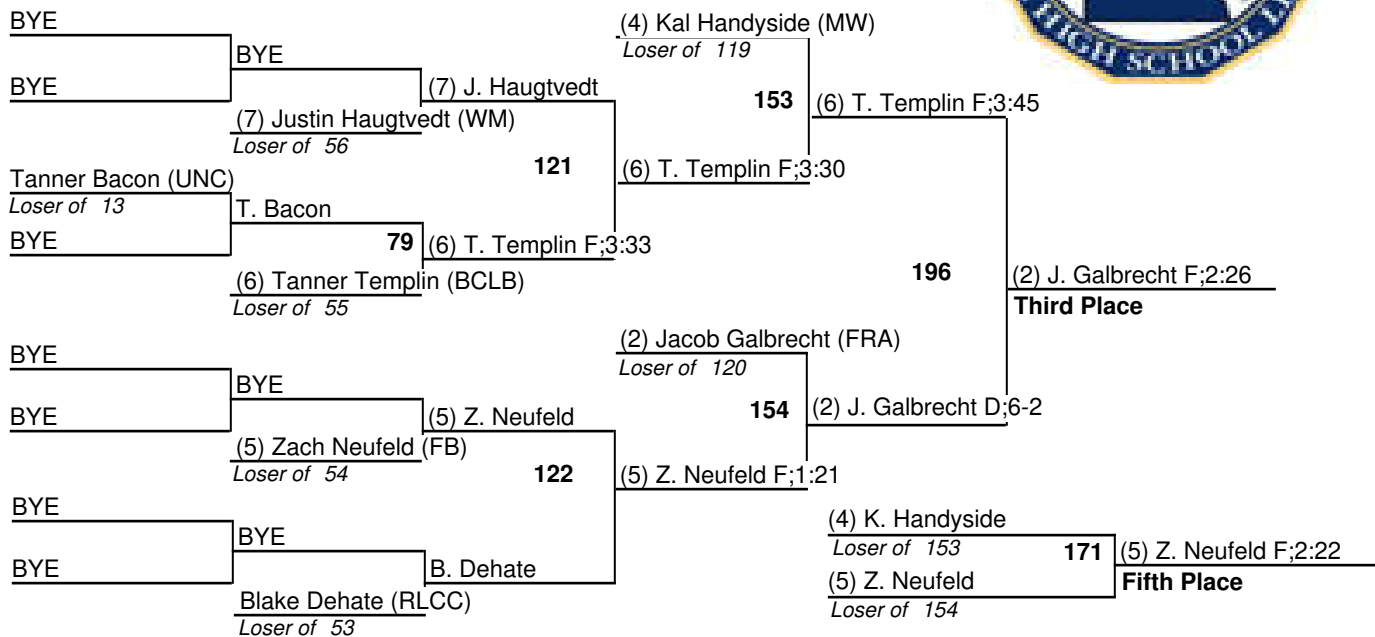

2012 MN Section 8a Individual

February 24 & 25, 2012

182