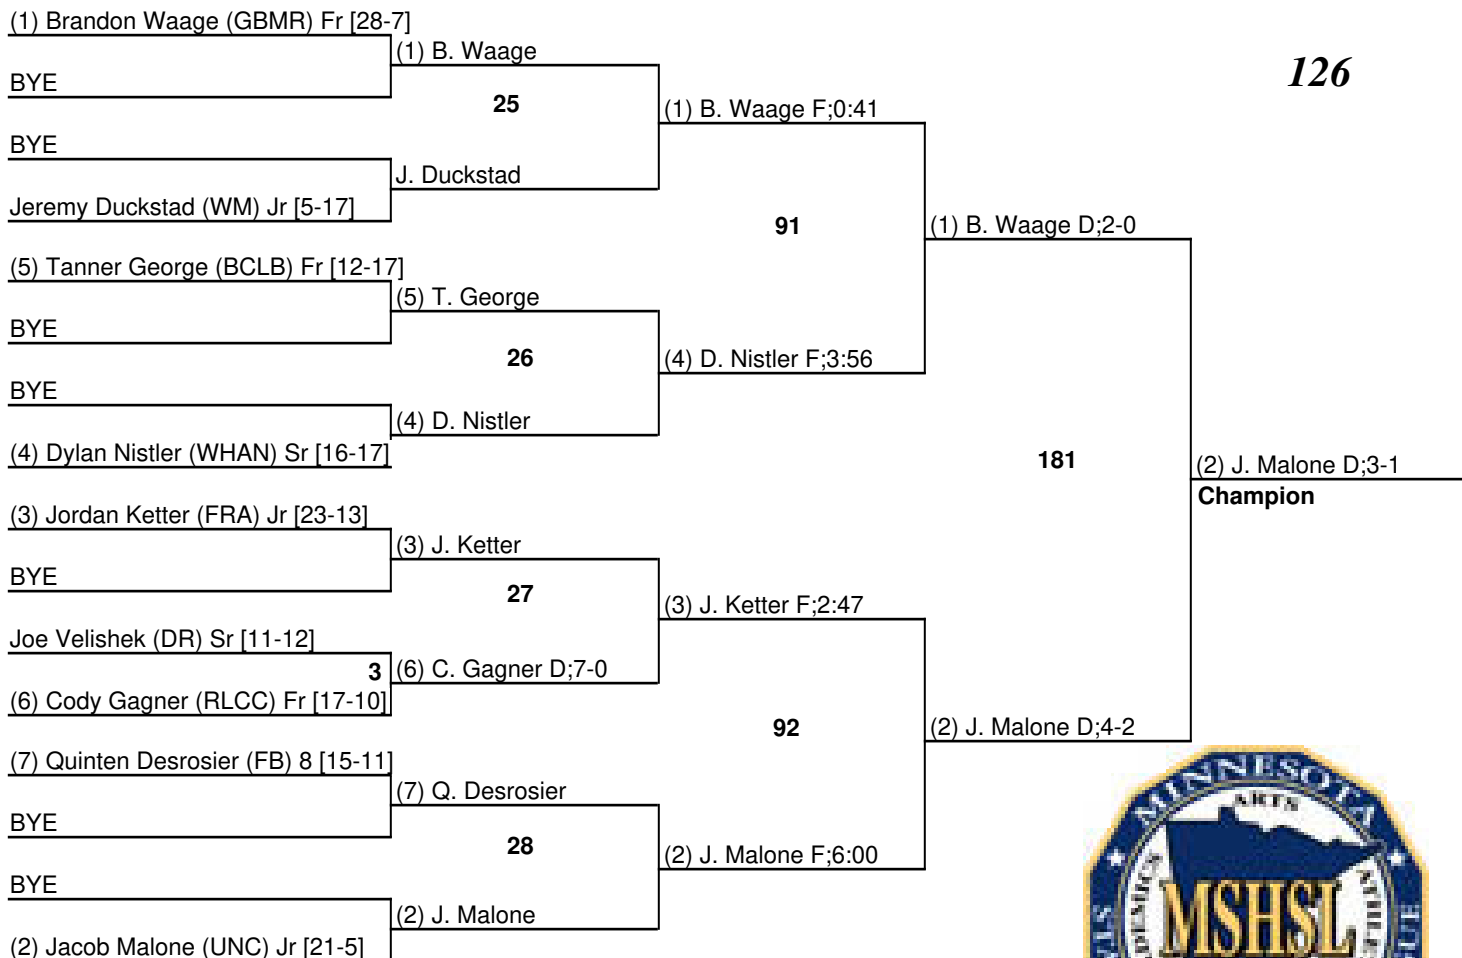

2012 MN Section 8a Individual

February 24 & 25, 2012

126