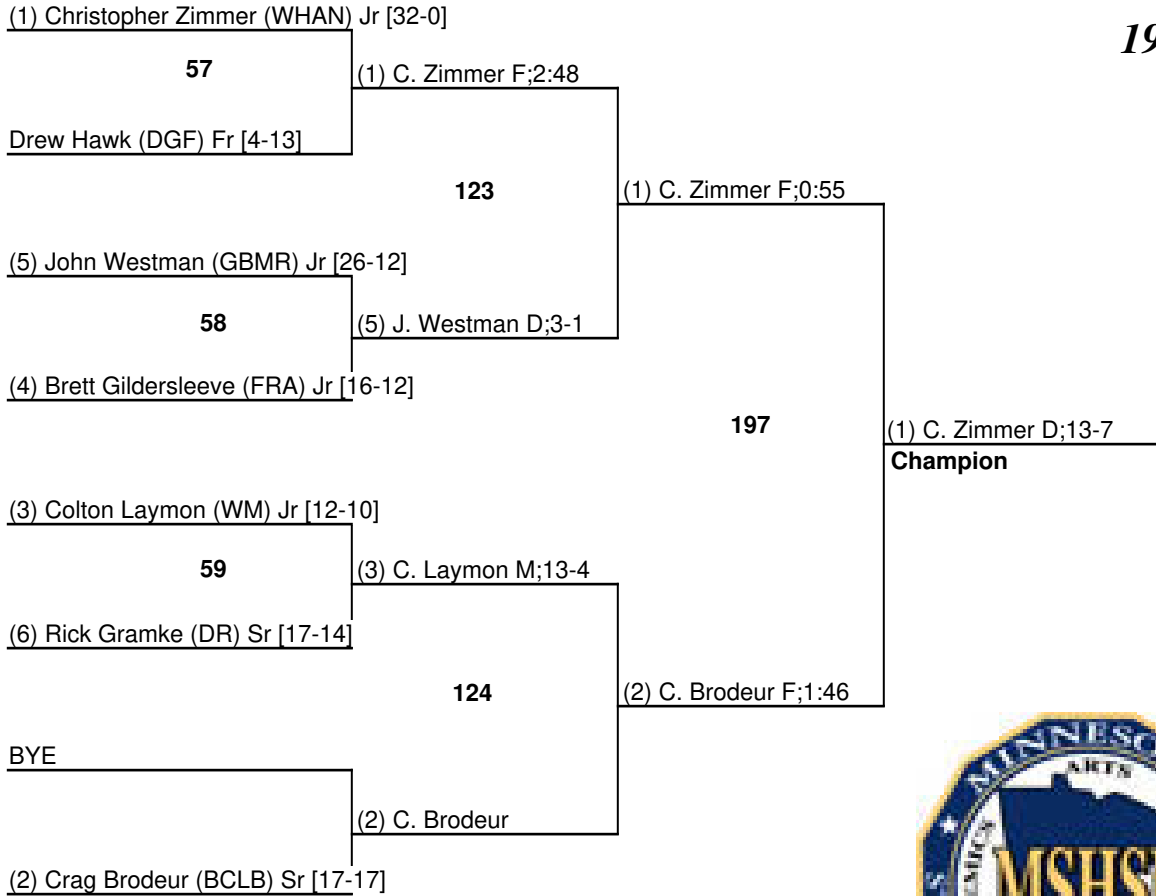

2012 MN Section 8a Individual

February 24 & 25, 2012

195