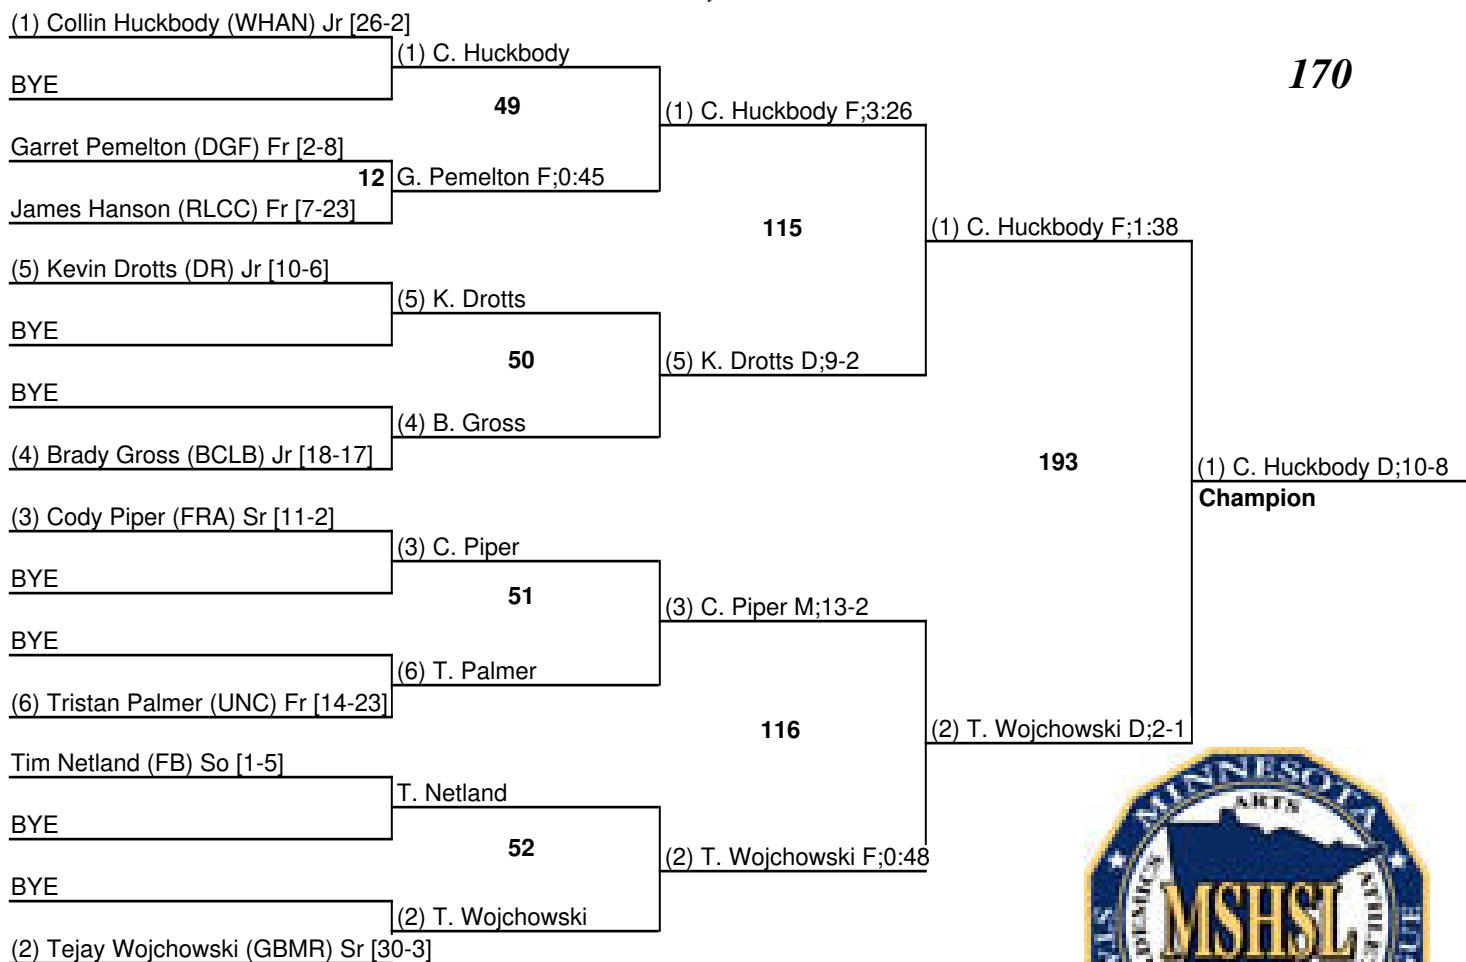

2012 MN Section 8a Individual

February 24 & 25, 2012

160

2012 MN Section 8a Individual

February 24 & 25, 2012

170

2012 MN Section 8a Individual

February 24 & 25, 2012