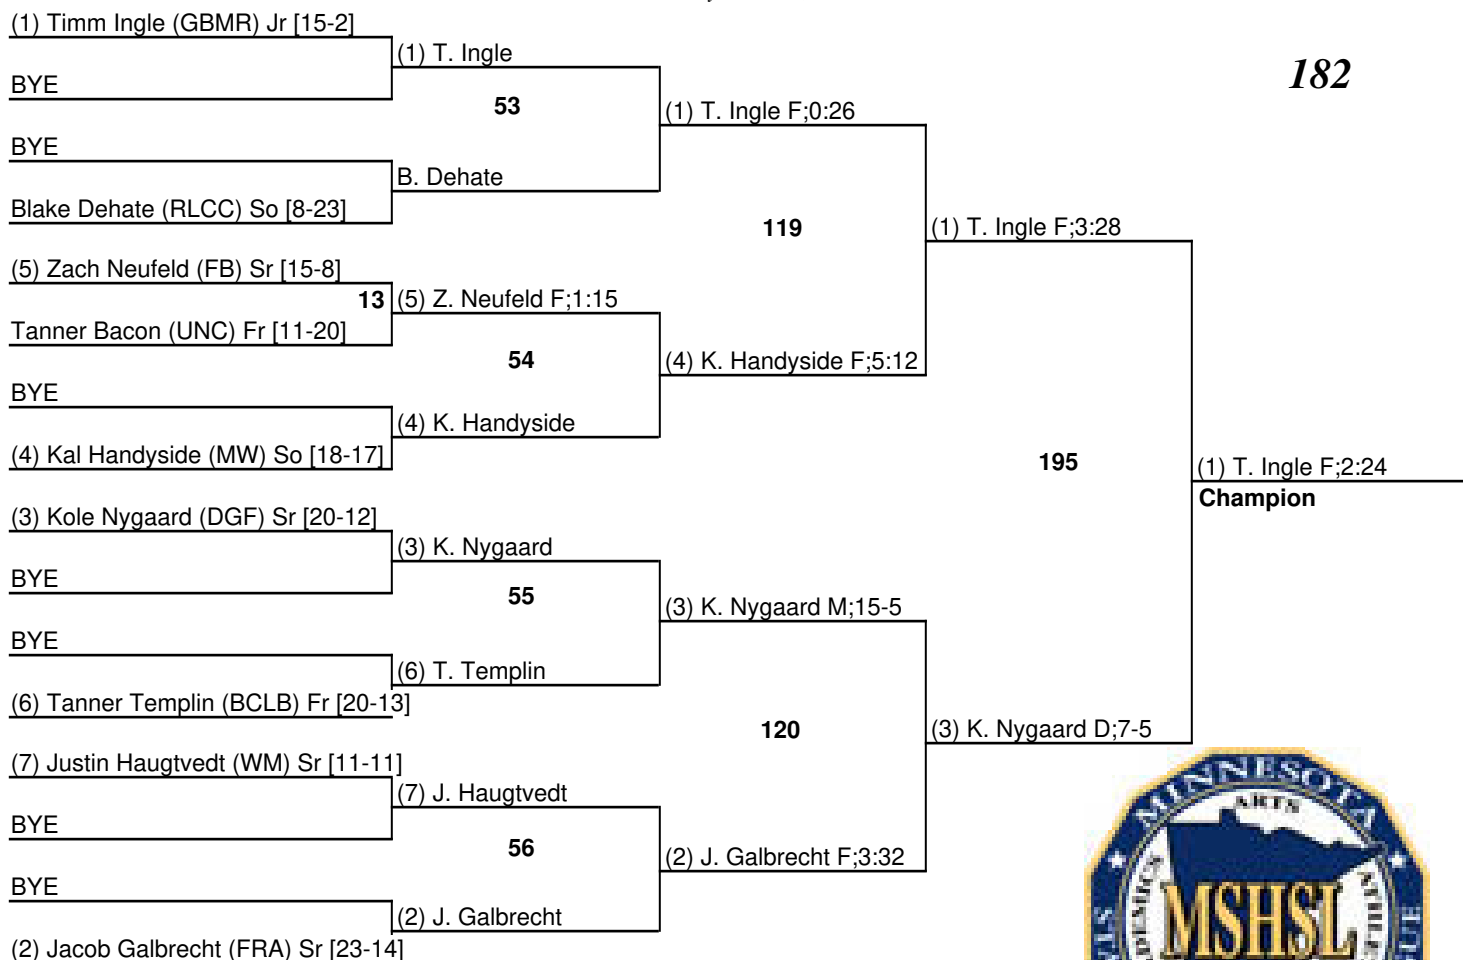

2012 MN Section 8a Individual

February 24 & 25, 2012

182