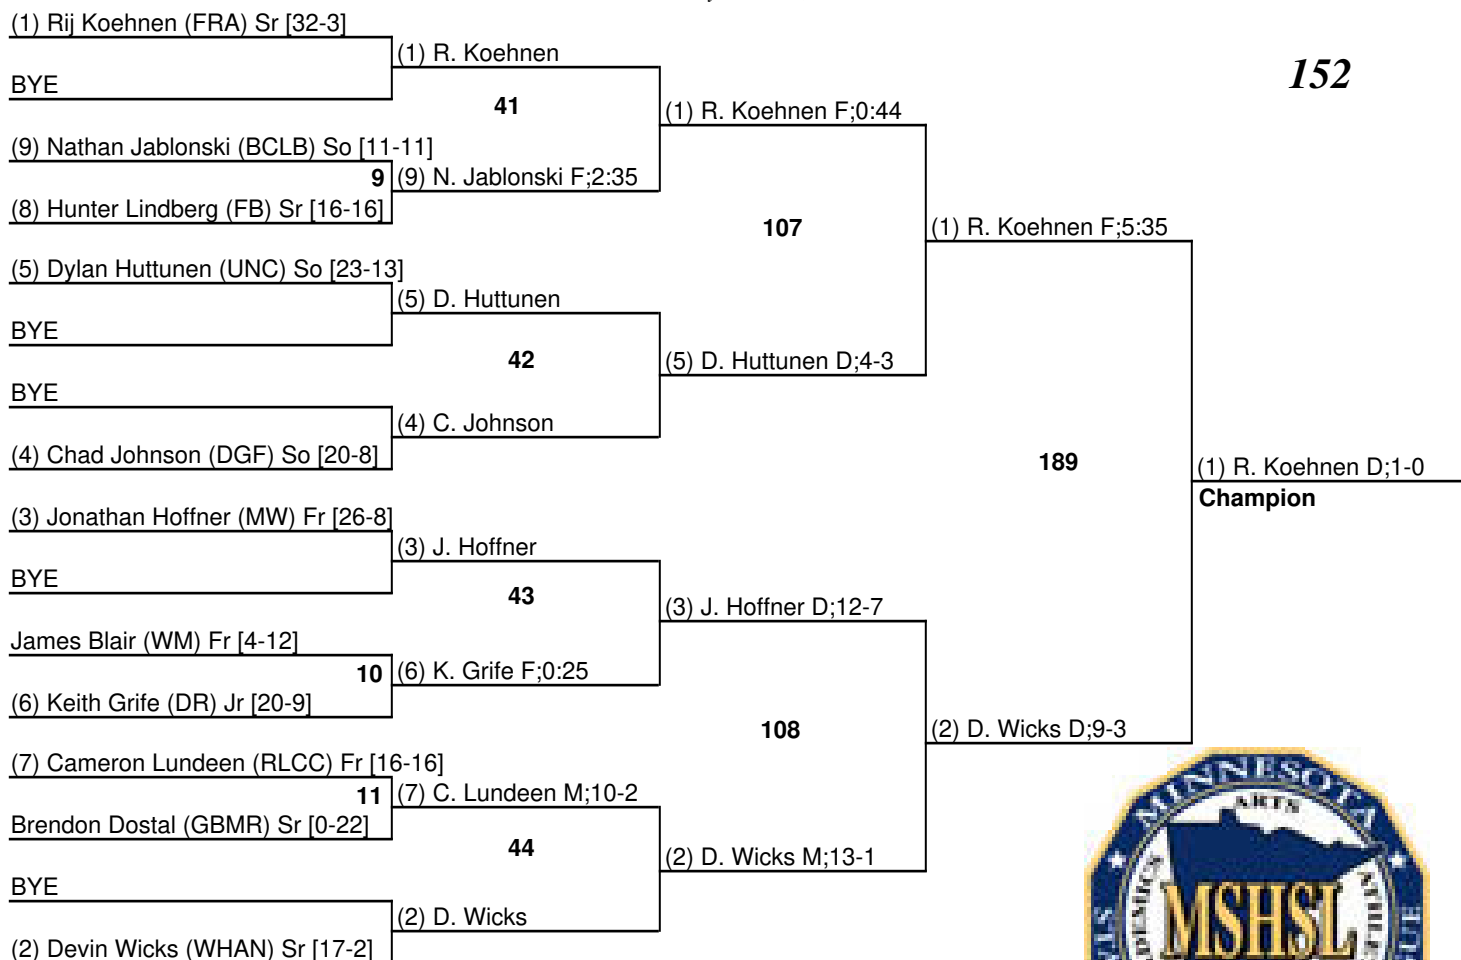

February 24 & 25, 2012

138

2012 MN Section 8a Individual

February 24 & 25, 2012

145

2012 MN Section 8a Individual

February 24 & 25, 2012

152