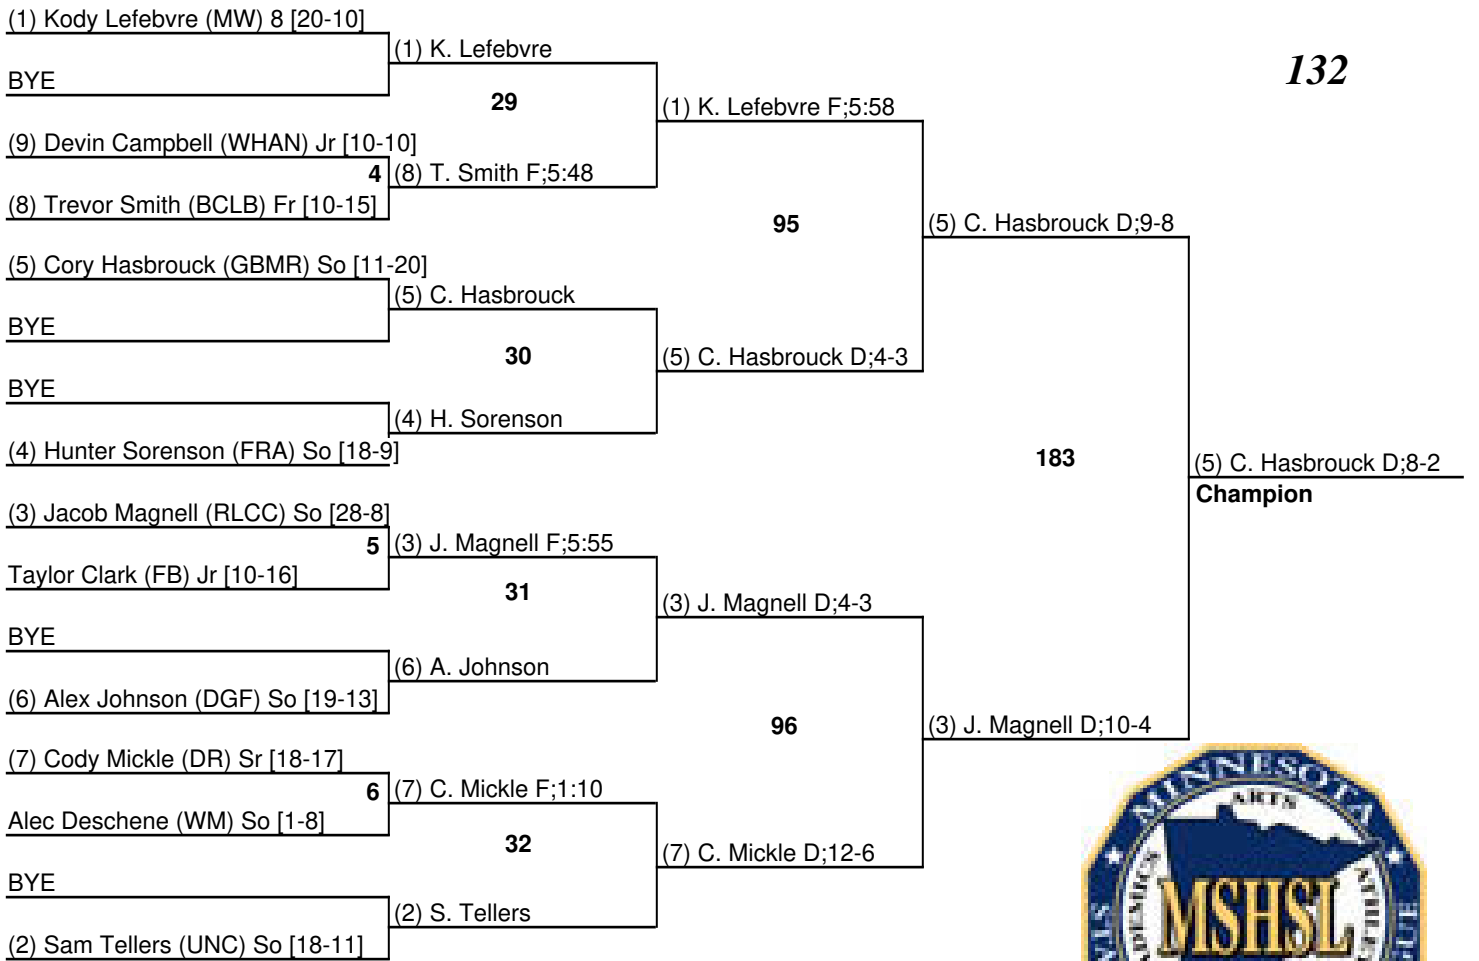

120

2012 MN Section 8a Individual

February 24 & 25, 2012

126

2012 MN Section 8a Individual

February 24 & 25, 2012

132

2012 MN Section 8a Individual