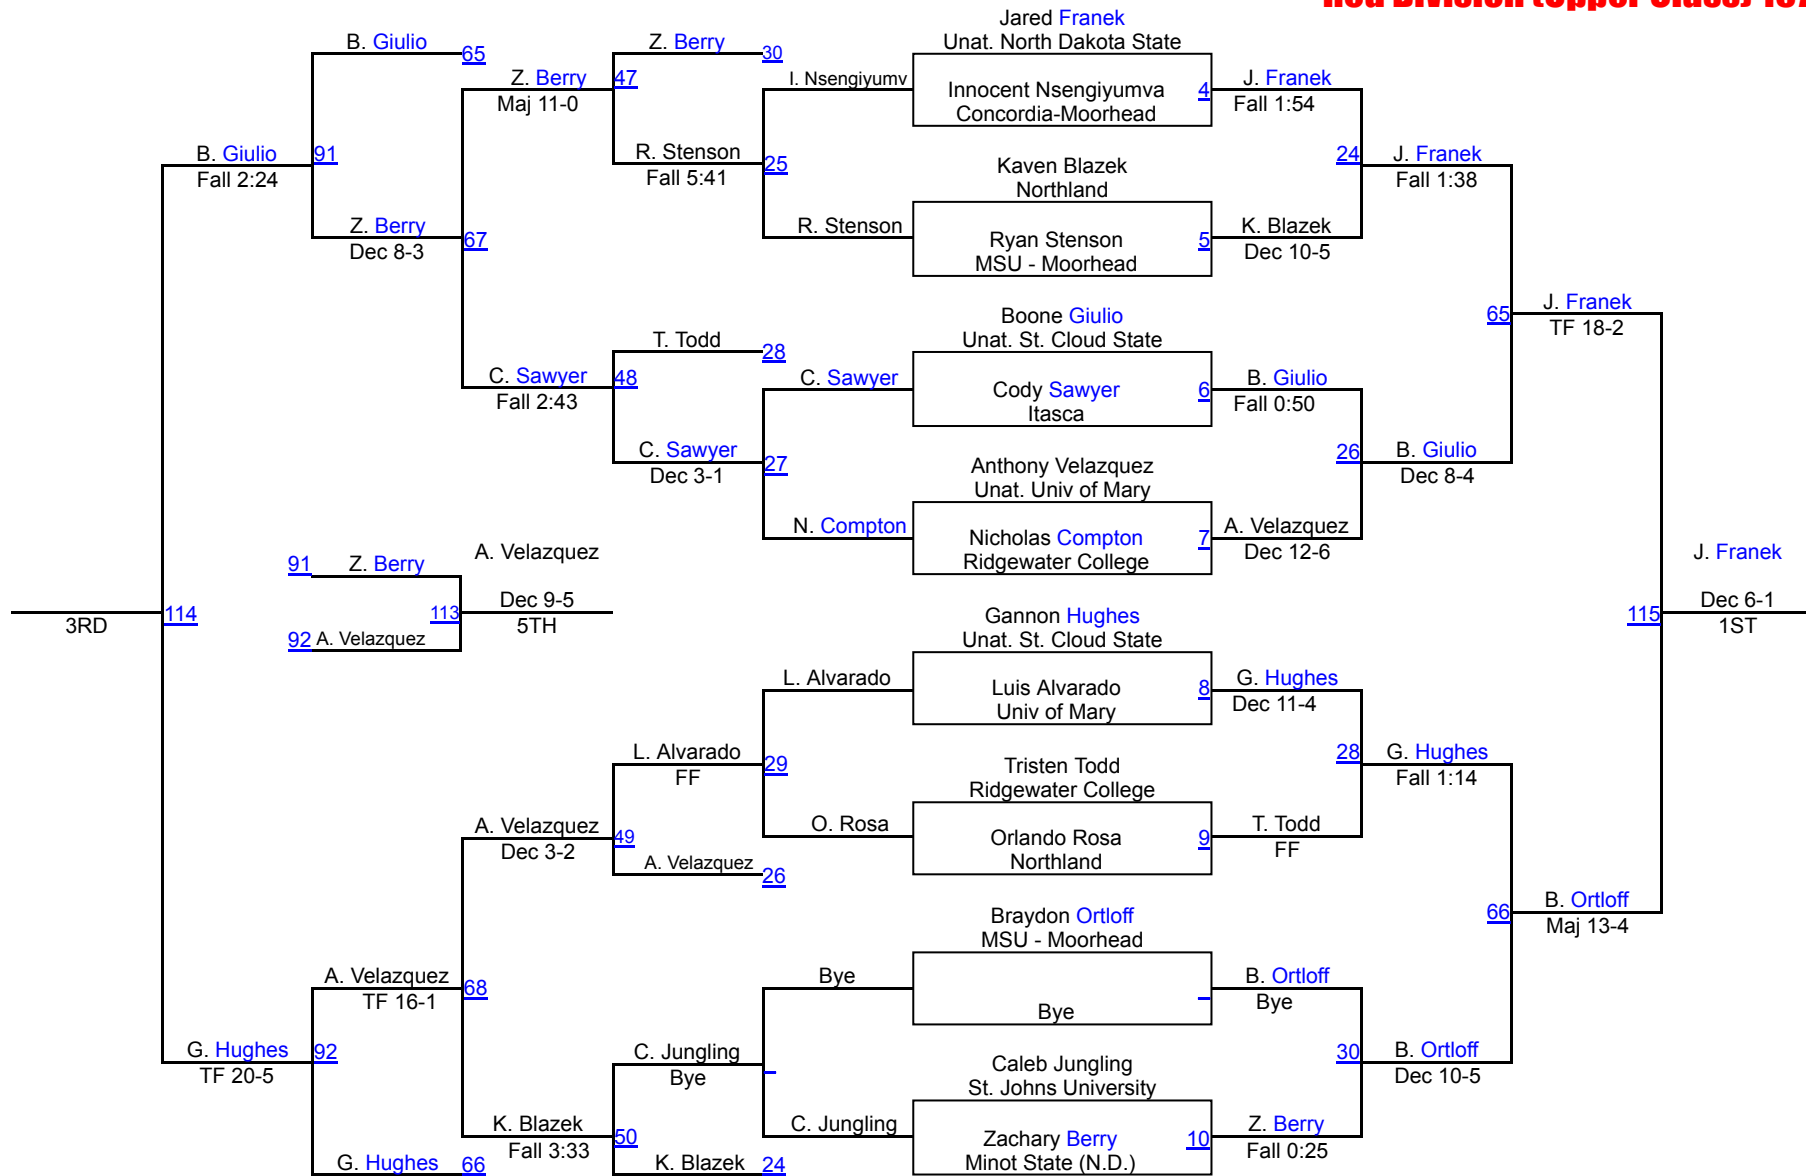

2017 MSU Moorhead Dragon Open

Red Division (Upper Class) 157