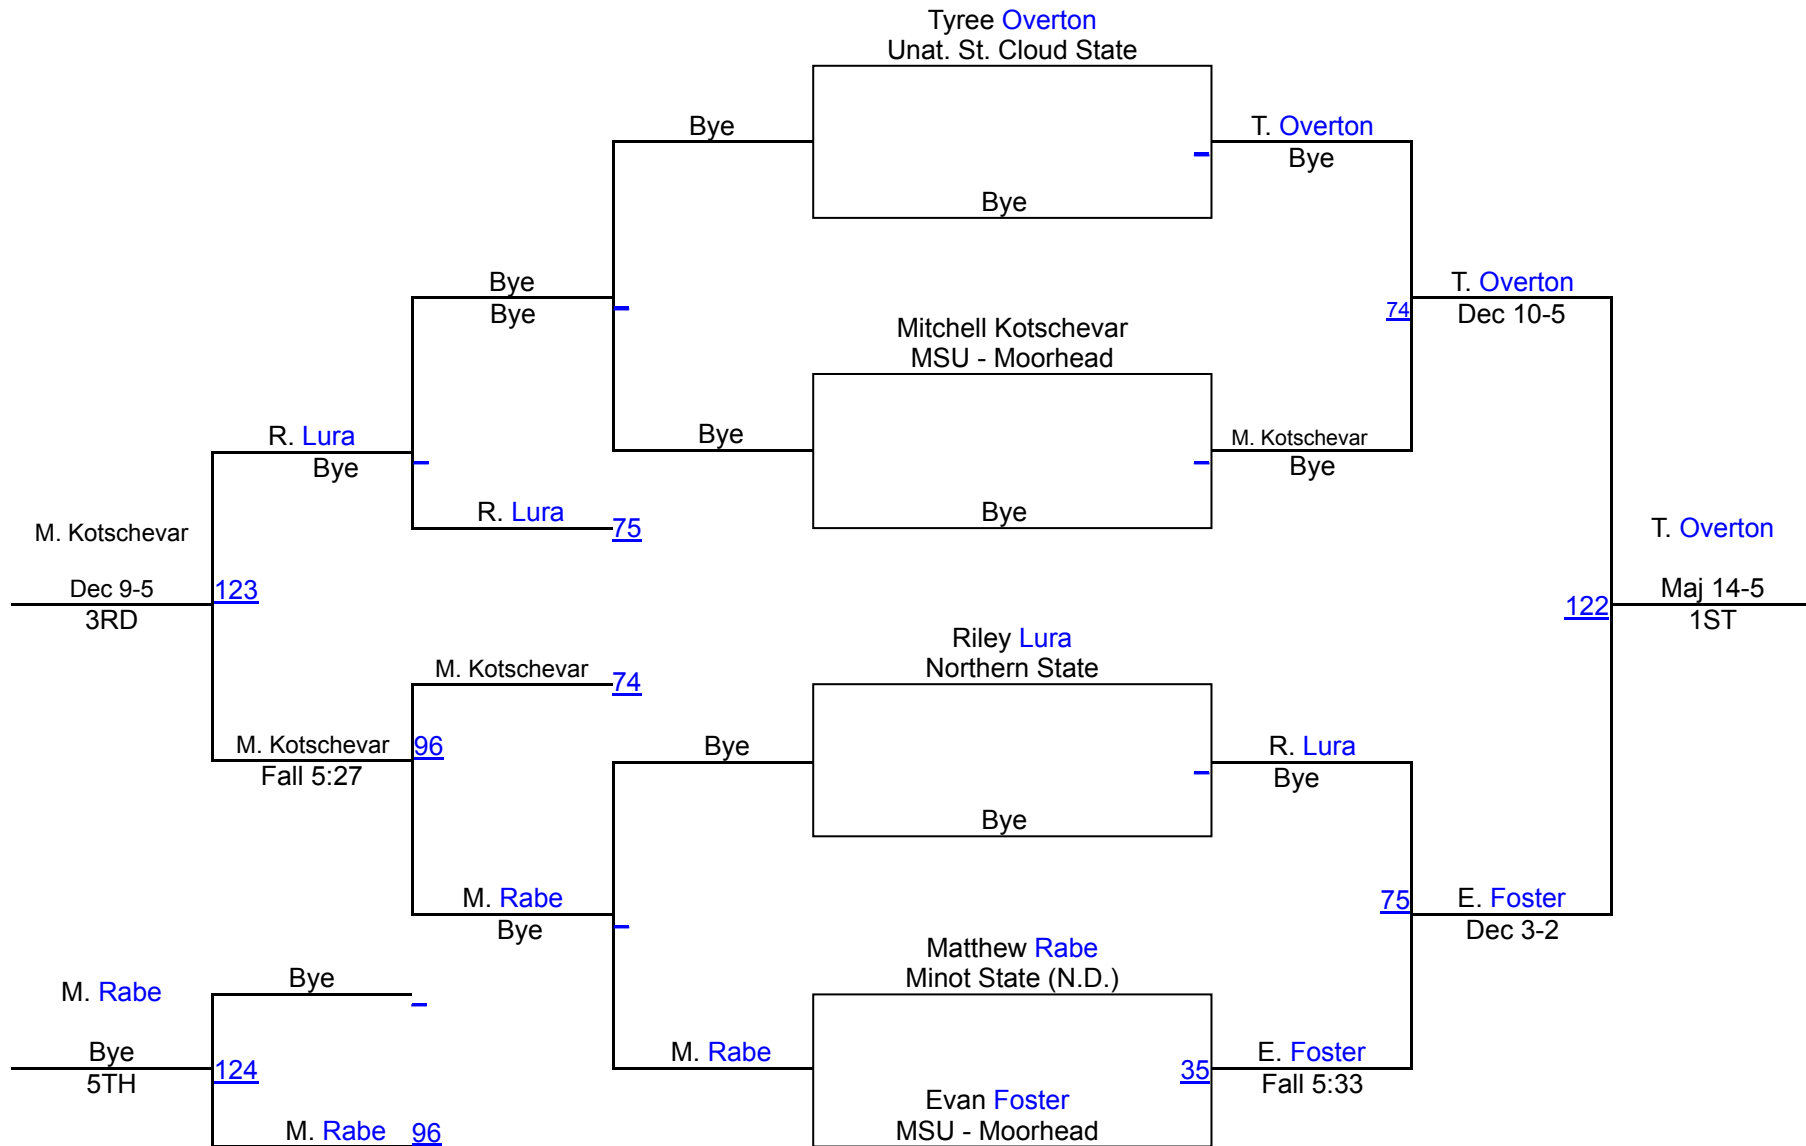

Red Division (Upper Class) 149

2017 MSU Moorhead Dragon Open

Red Division (Upper Class) 157

2017 MSU Moorhead Dragon Open

Red Division (Upper Class) 165

2017 MSU Moorhead Dragon Open

Red Division (Upper Class) 174

2017 MSU Moorhead Dragon Open

Red Division (Upper Class) 184

2017 MSU Moorhead Dragon Open

Red Division (Upper Class) 197

2017 MSU Moorhead Dragon Open

Red Division (Upper Class) 285

2017 MSU Moorhead Dragon Open