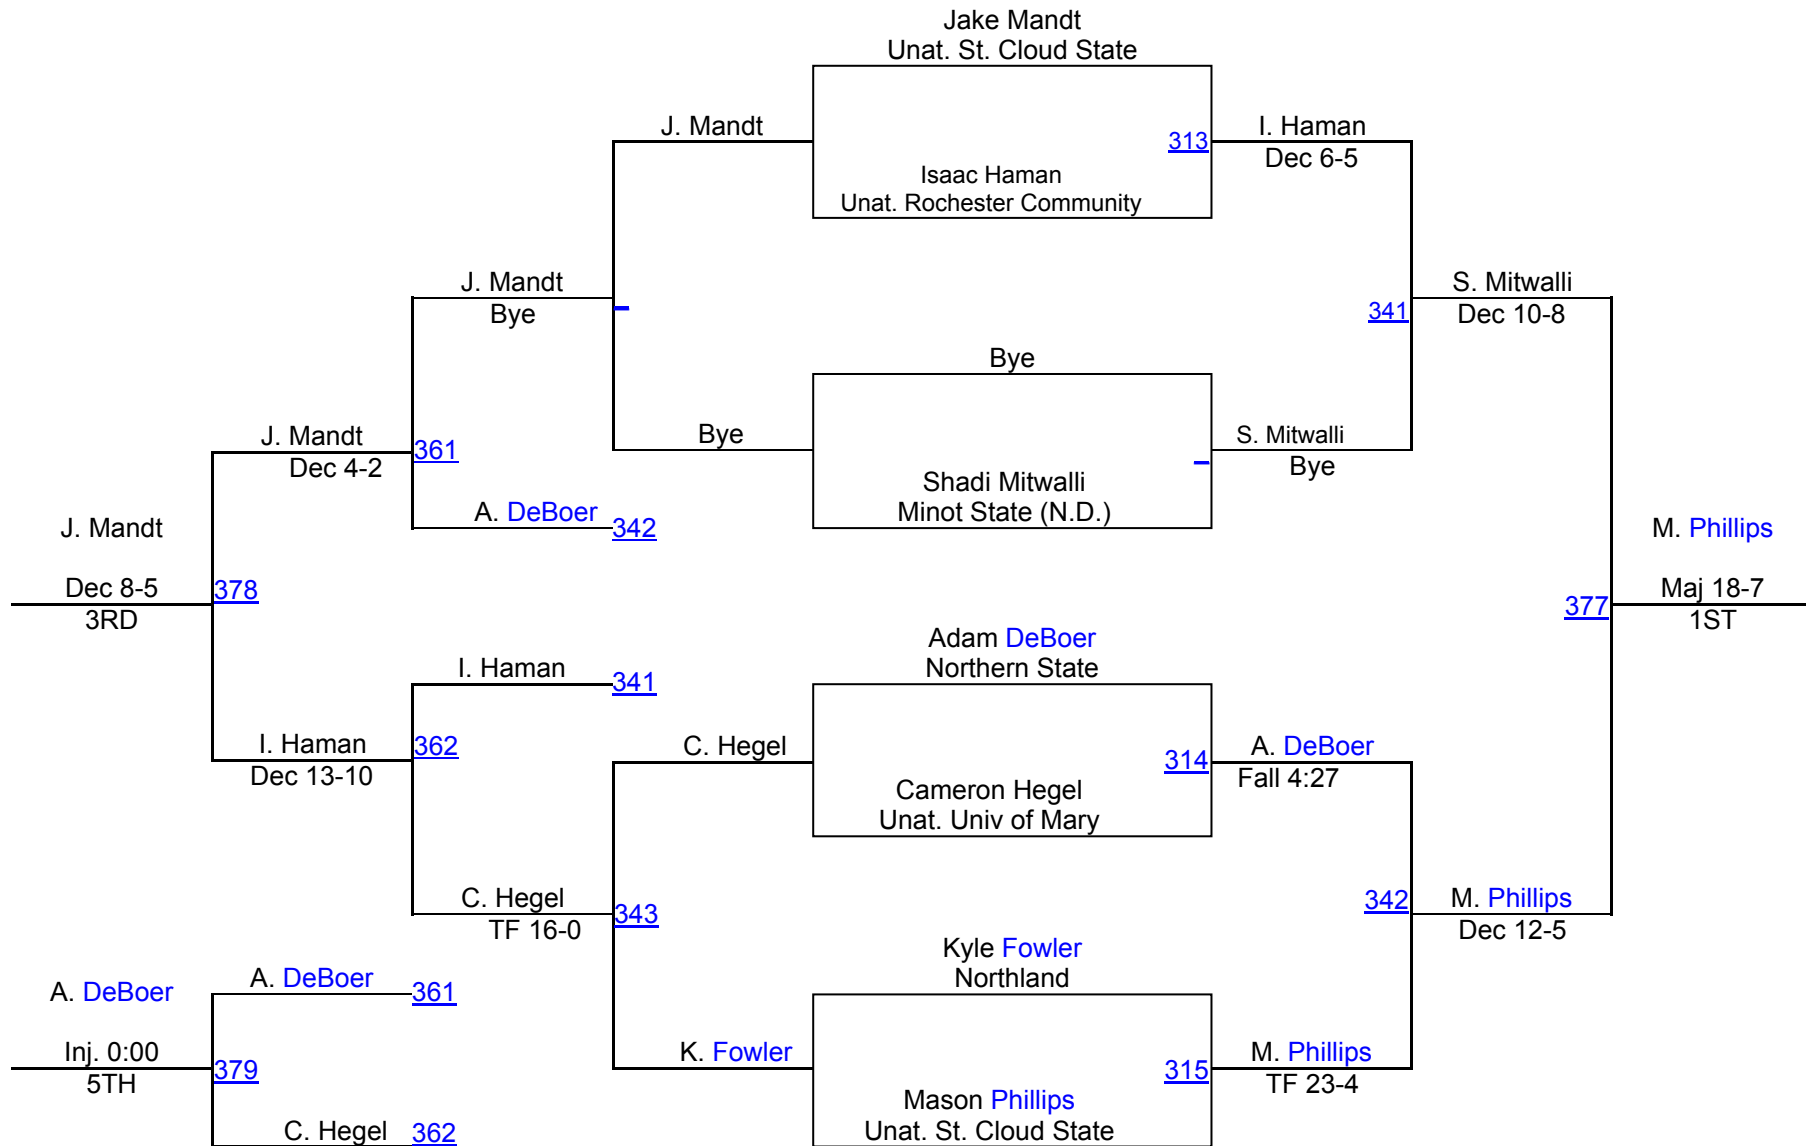

2017 MSU Moorhead Dragon Open

Red Division (Upper Class) 184

2017 MSU Moorhead Dragon Open

Red Division (Upper Class) 197

2017 MSU Moorhead Dragon Open

Red Division (Upper Class) 285

2017 MSU Moorhead Dragon Open

White Division (Lower Class) 141

2017 MSU Moorhead Dragon Open

White Division (Lower Class) 149

2017 MSU Moorhead Dragon Open

White Division (Lower Class) 165

2017 MSU Moorhead Dragon Open

White Division (Lower Class) 174