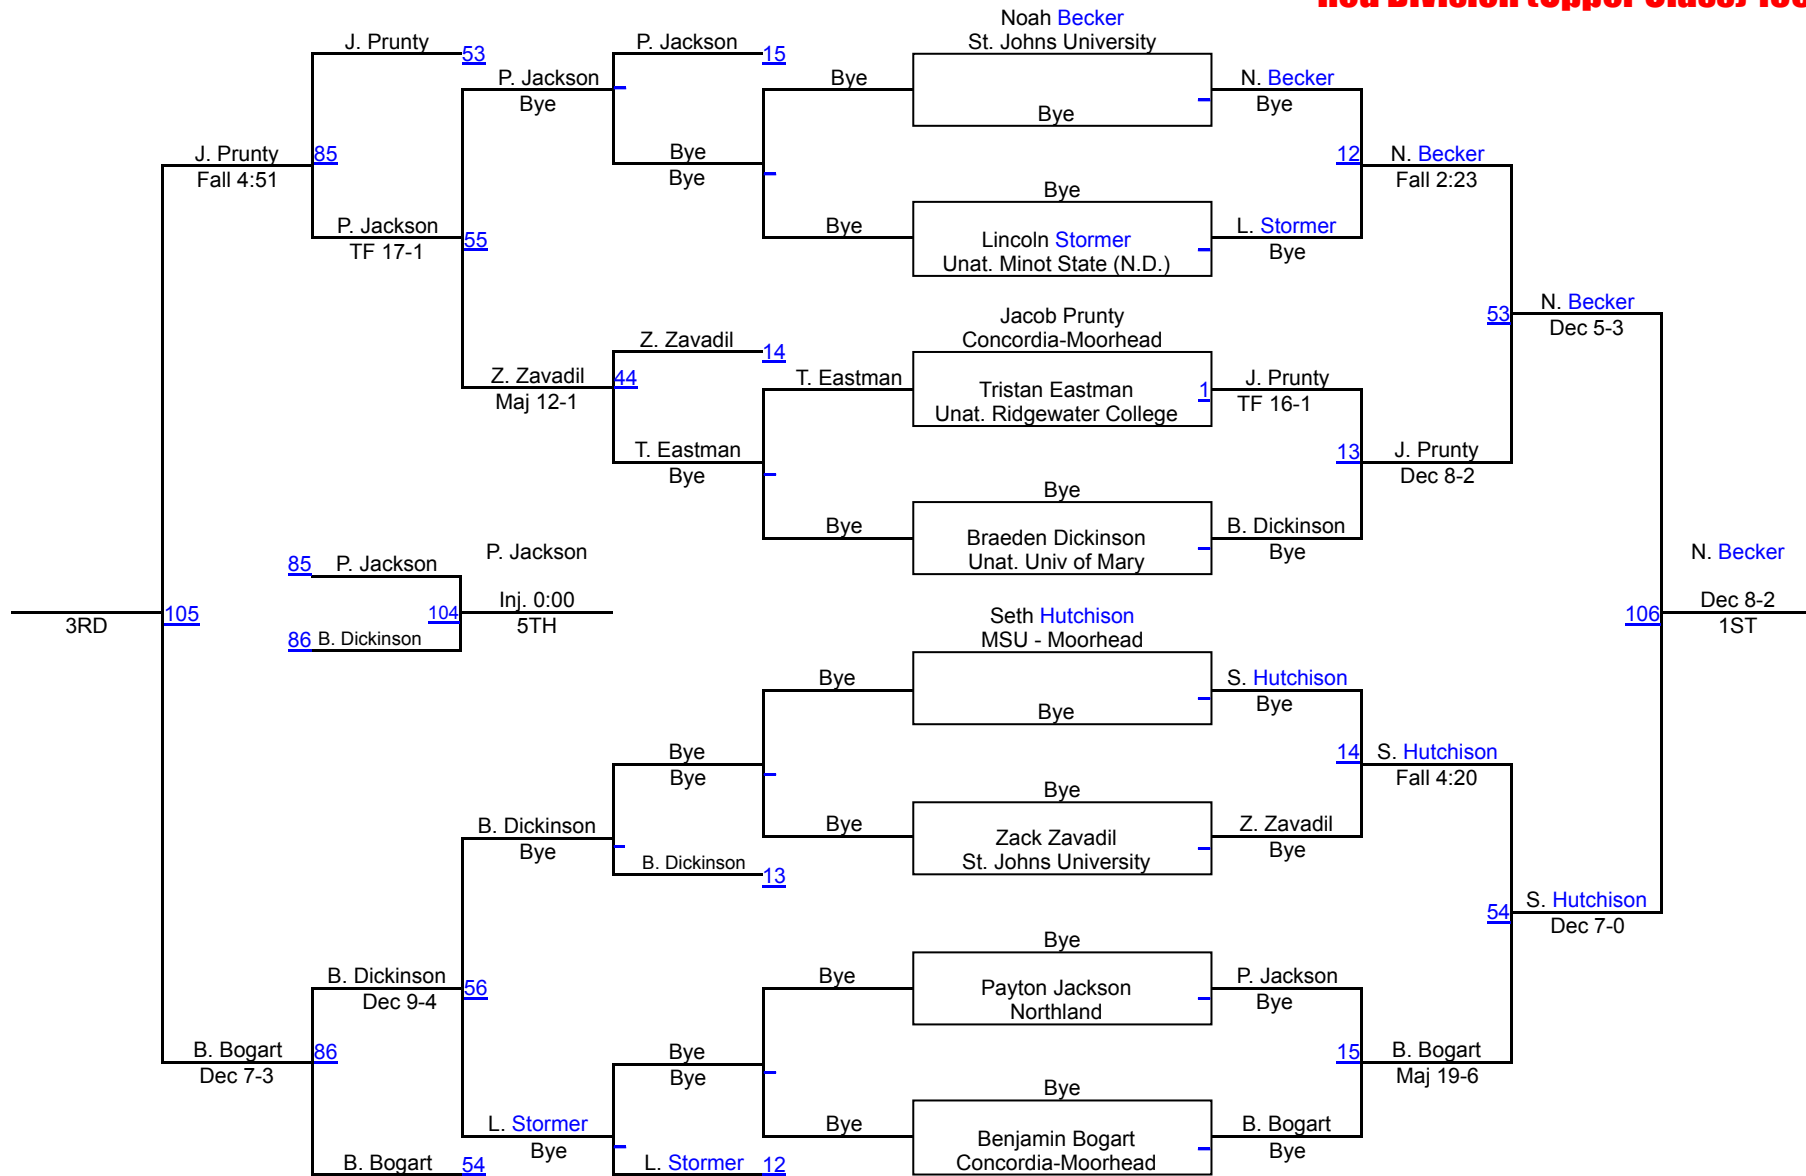

2017 MSU Moorhead Dragon Open

Red Division (Upper Class) 125

2017 MSU Moorhead Dragon Open

Red Division (Upper Class) 133

2017 MSU Moorhead Dragon Open

Red Division (Upper Class) 141

2017 MSU Moorhead Dragon Open