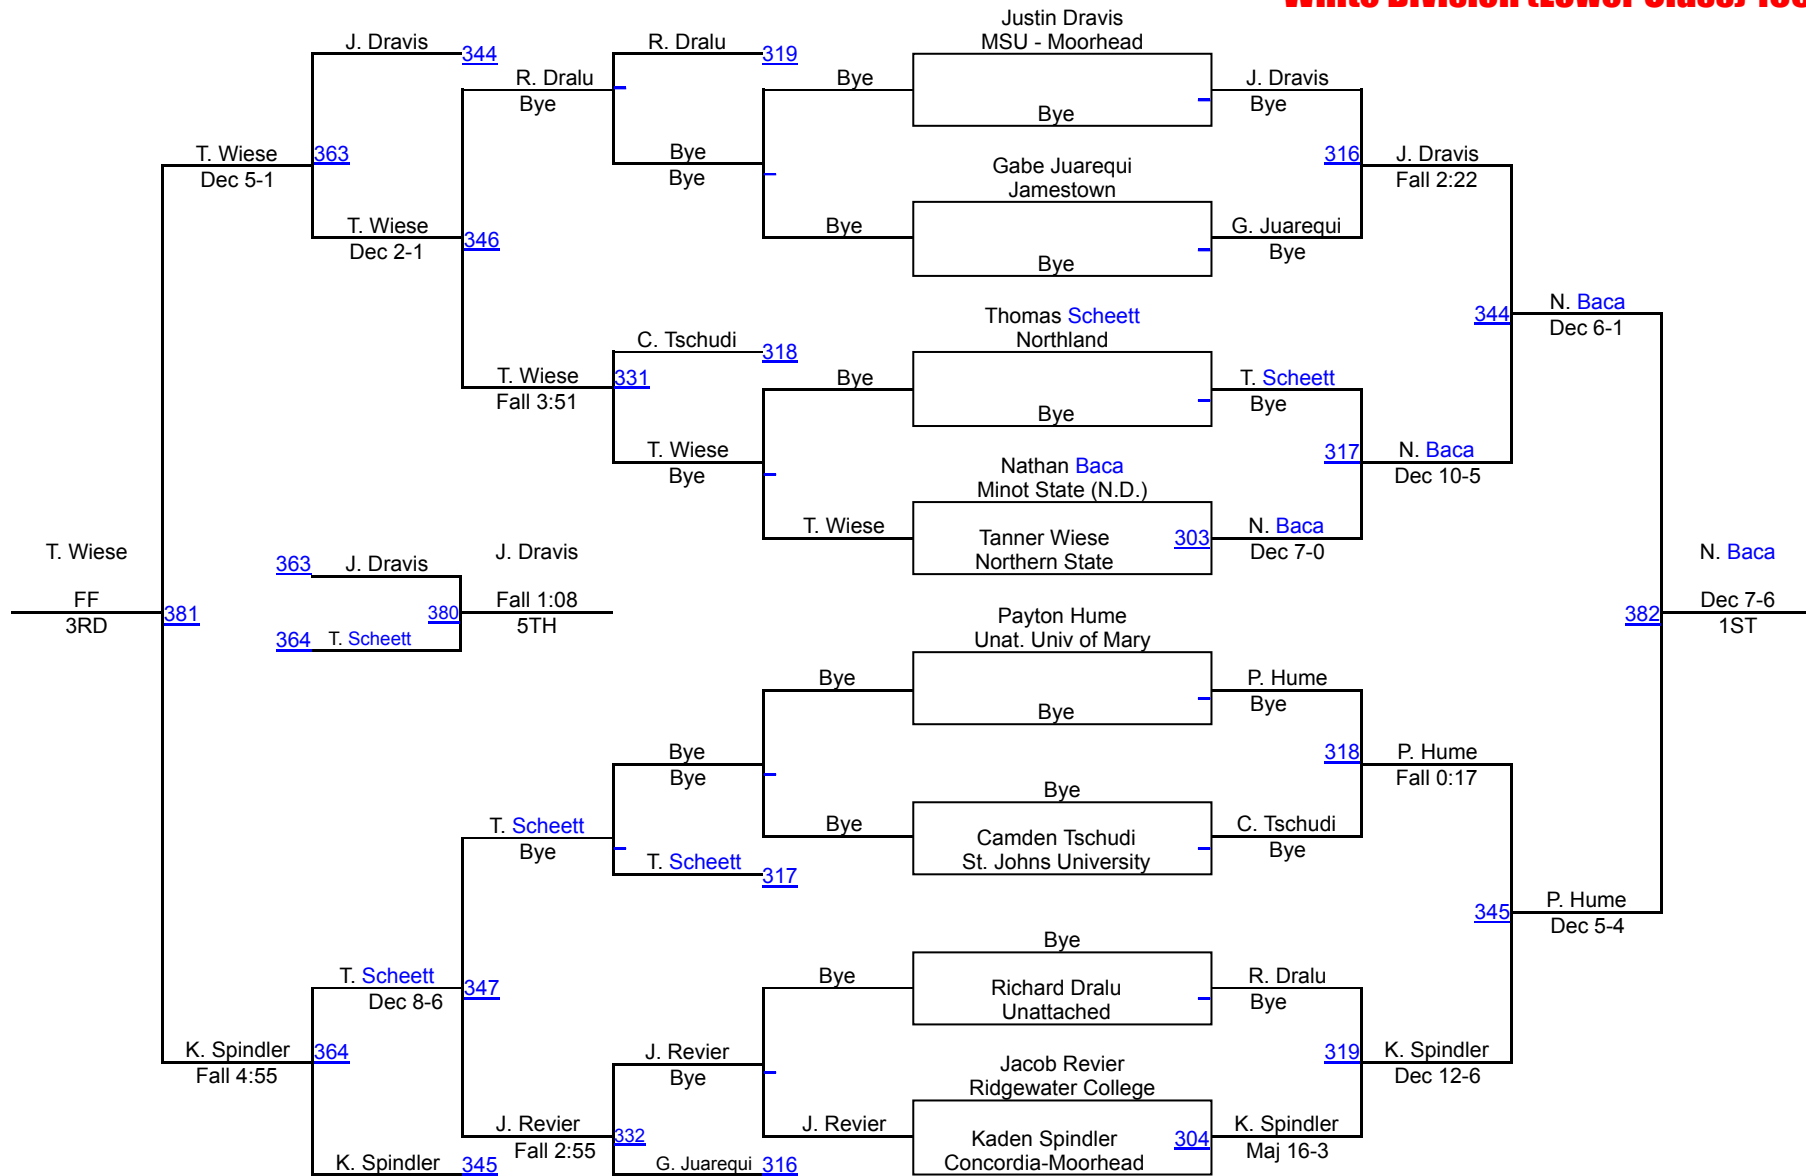

White Division (Lower Class) 141

2017 MSU Moorhead Dragon Open

White Division (Lower Class) 149

2017 MSU Moorhead Dragon Open

White Division (Lower Class) 165

2017 MSU Moorhead Dragon Open

White Division (Lower Class) 174