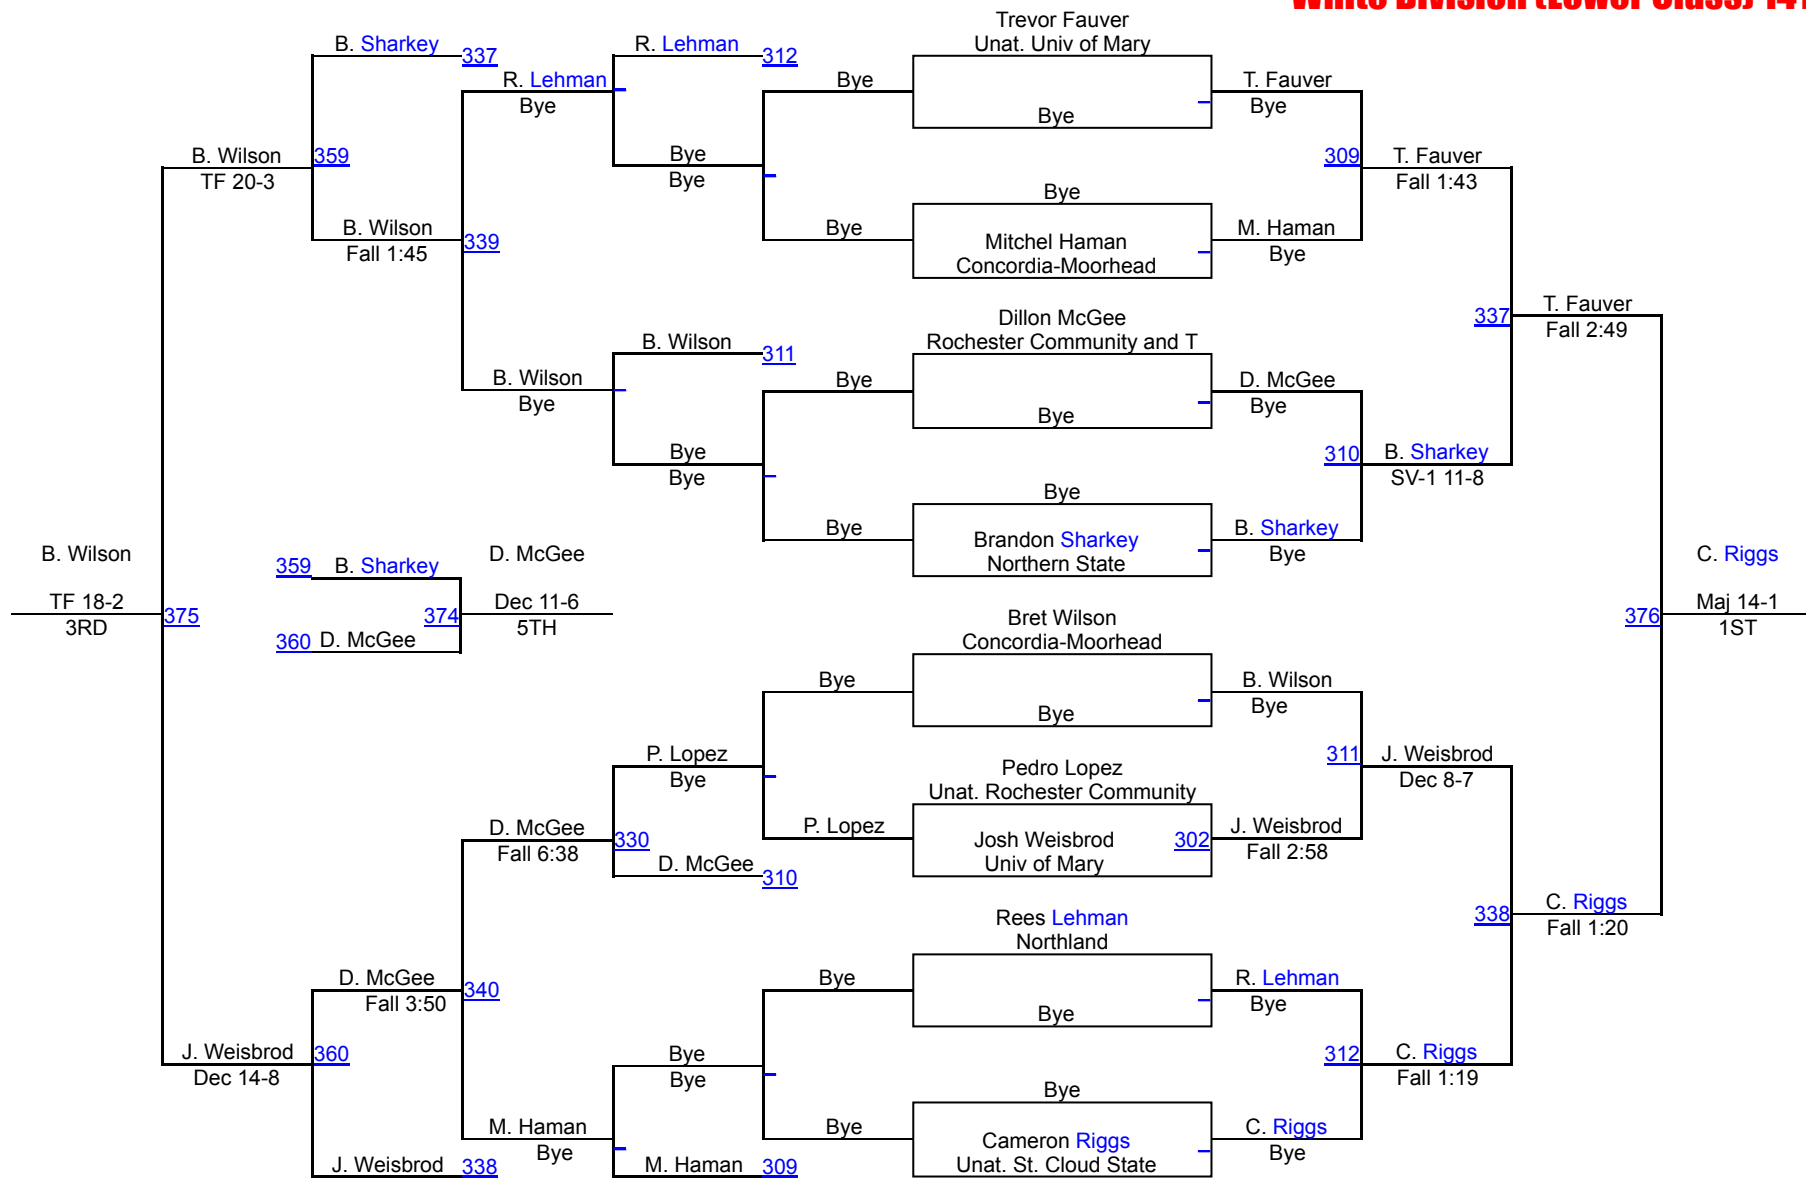

2017 MSU Moorhead Dragon Open

Red Division (Upper Class) 184

2017 MSU Moorhead Dragon Open

Red Division (Upper Class) 197

2017 MSU Moorhead Dragon Open

Red Division (Upper Class) 285

2017 MSU Moorhead Dragon Open

White Division (Lower Class) 141

2017 MSU Moorhead Dragon Open

White Division (Lower Class) 149

2017 MSU Moorhead Dragon Open

White Division (Lower Class) 165

2017 MSU Moorhead Dragon Open

White Division (Lower Class) 174