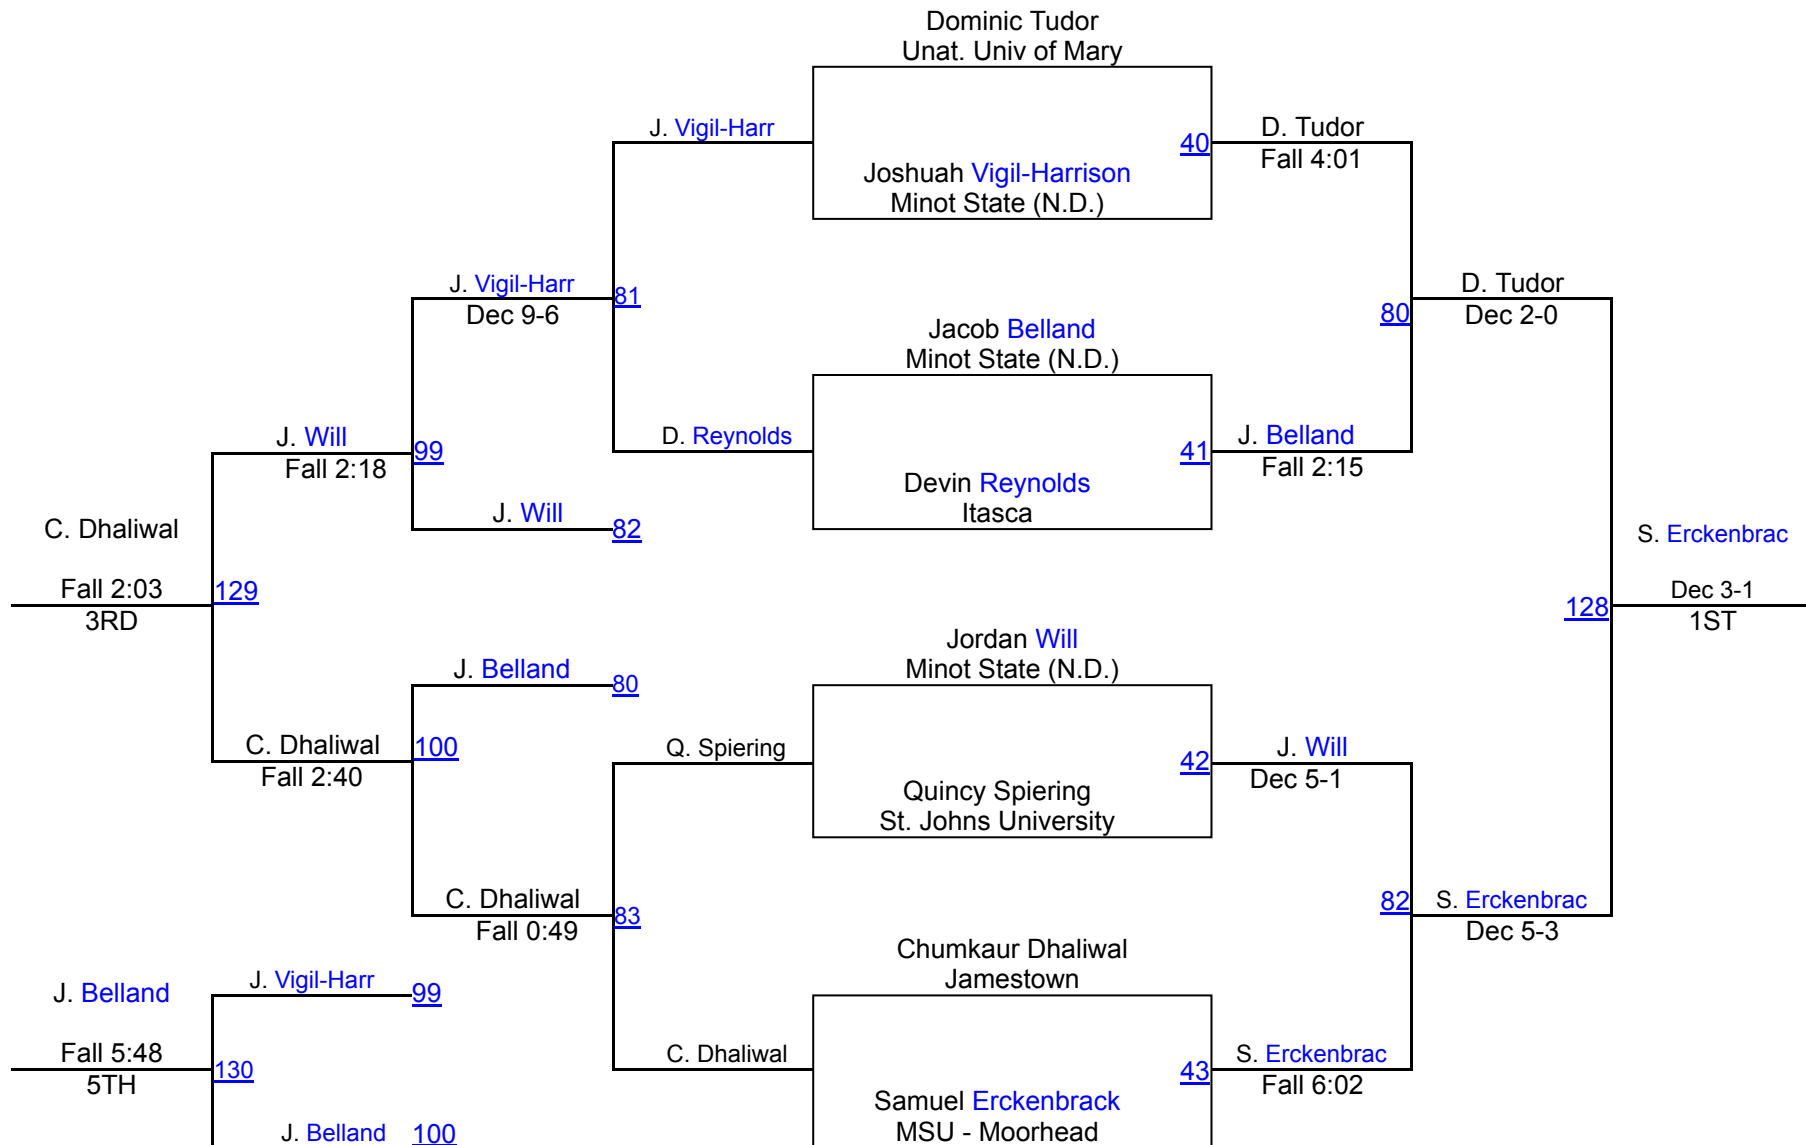

2017 MSU Moorhead Dragon Open

Red Division (Upper Class) 184

2017 MSU Moorhead Dragon Open

Red Division (Upper Class) 197

2017 MSU Moorhead Dragon Open

Red Division (Upper Class) 285

2017 MSU Moorhead Dragon Open