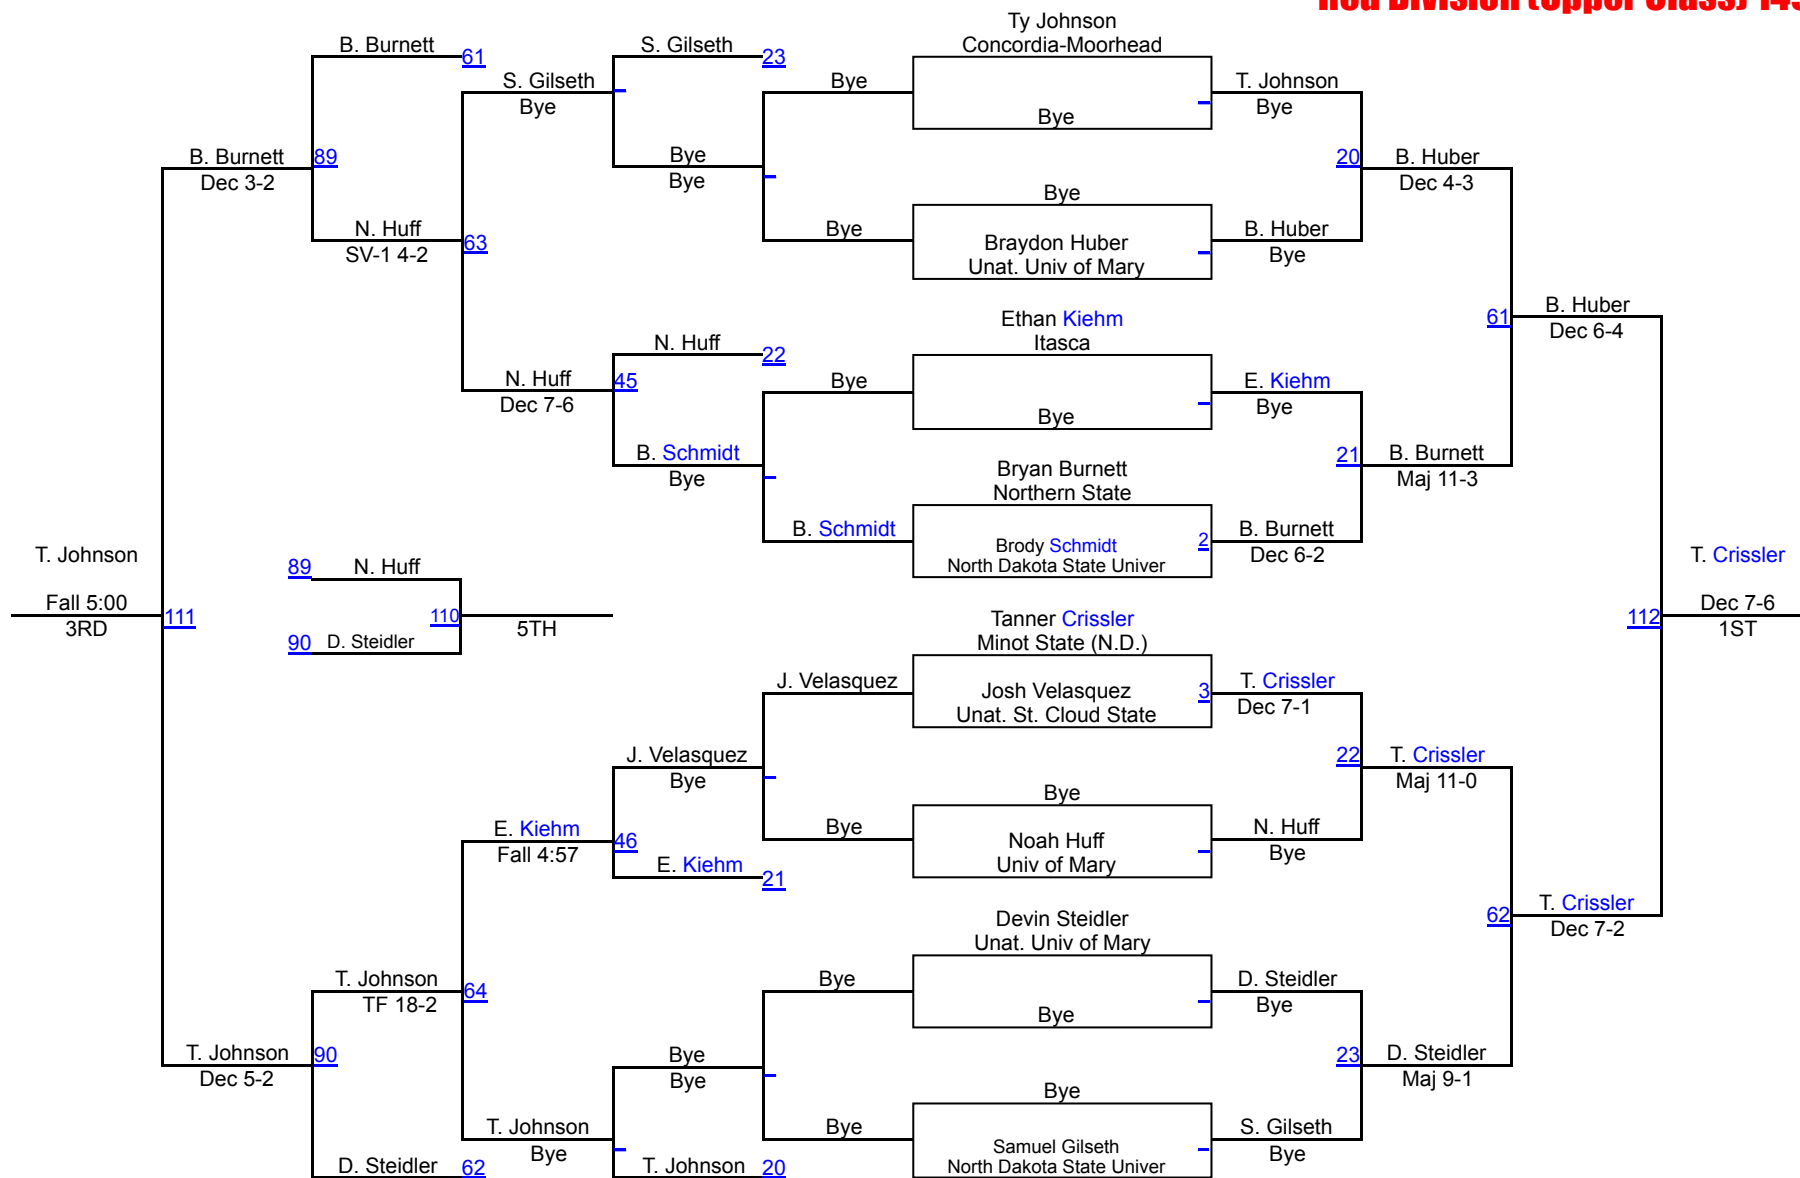

2017 MSU Moorhead Dragon Open

Red Division (Upper Class) 149