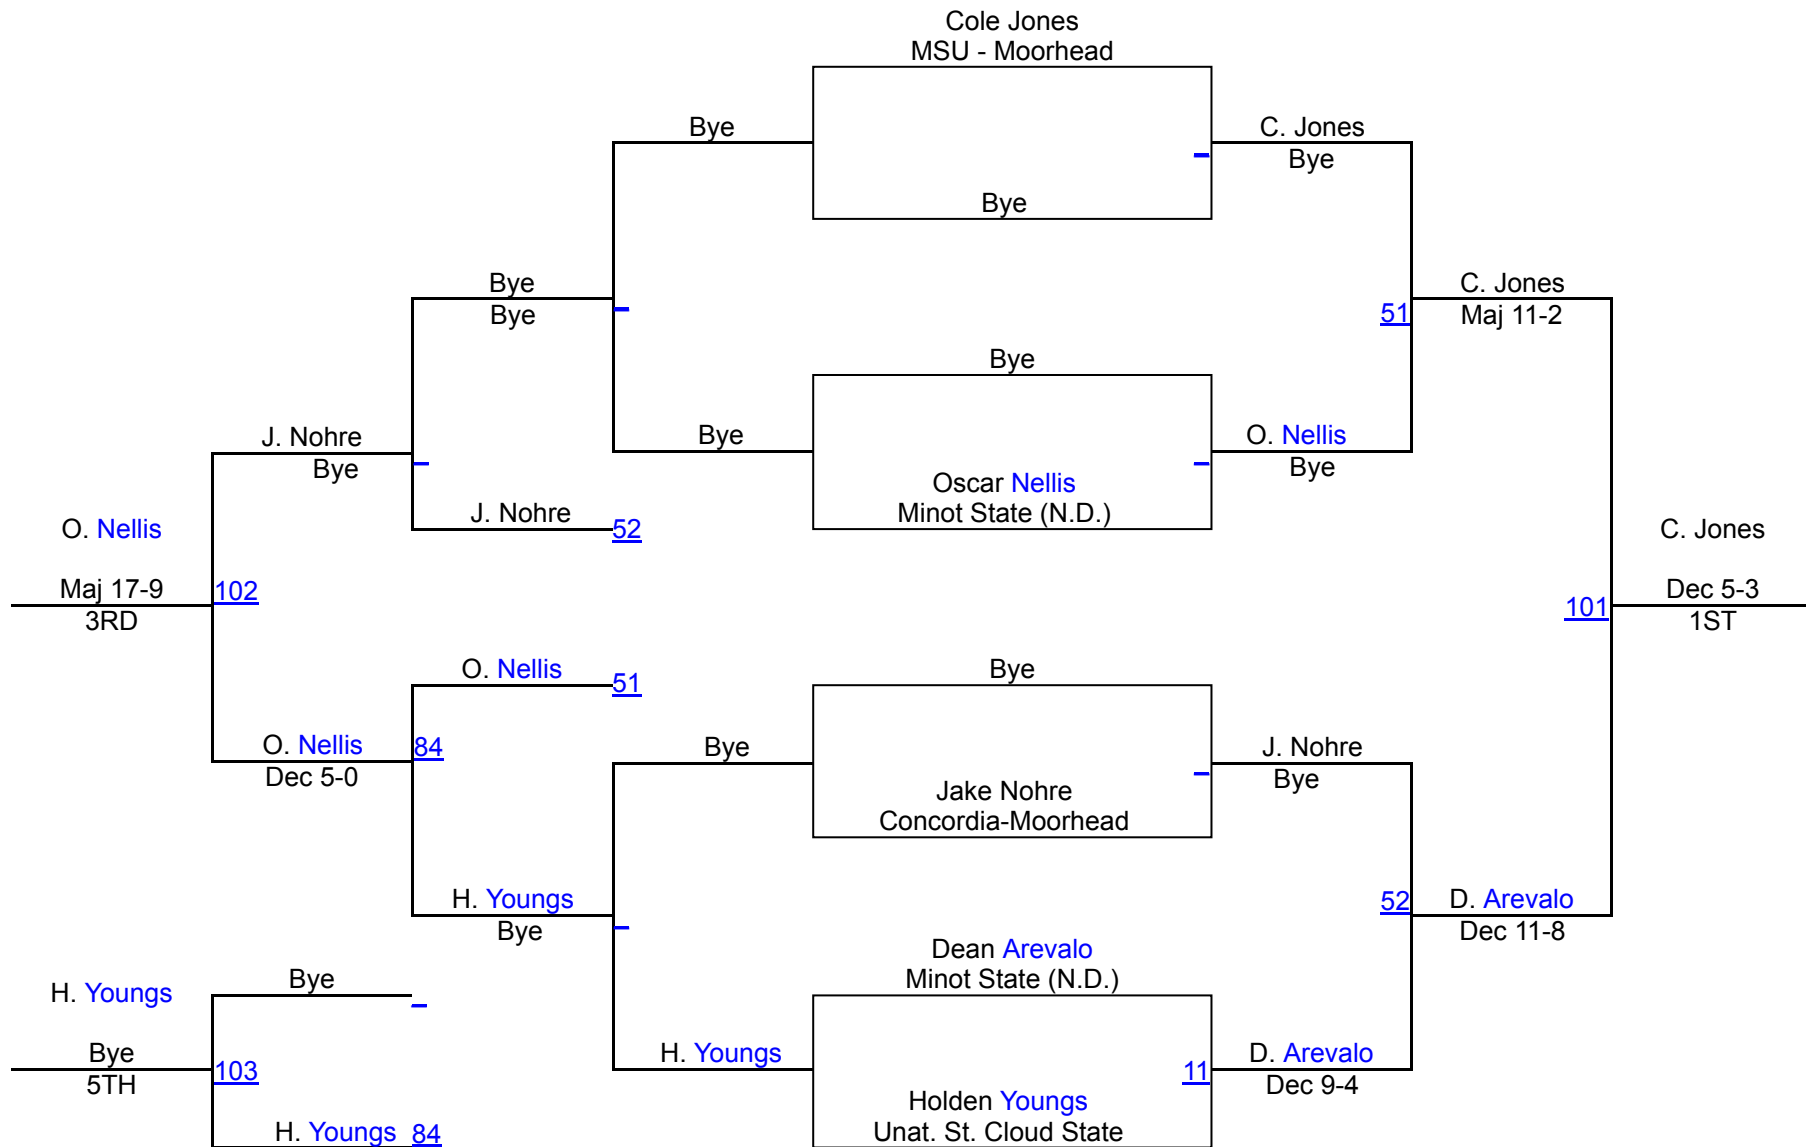

2017 MSU Moorhead Dragon Open

Red Division (Upper Class) 125

2017 MSU Moorhead Dragon Open

Red Division (Upper Class) 133

2017 MSU Moorhead Dragon Open

Red Division (Upper Class) 141

2017 MSU Moorhead Dragon Open

Red Division (Upper Class) 149

2017 MSU Moorhead Dragon Open

Red Division (Upper Class) 157

2017 MSU Moorhead Dragon Open

Red Division (Upper Class) 165

2017 MSU Moorhead Dragon Open

Red Division (Upper Class) 174