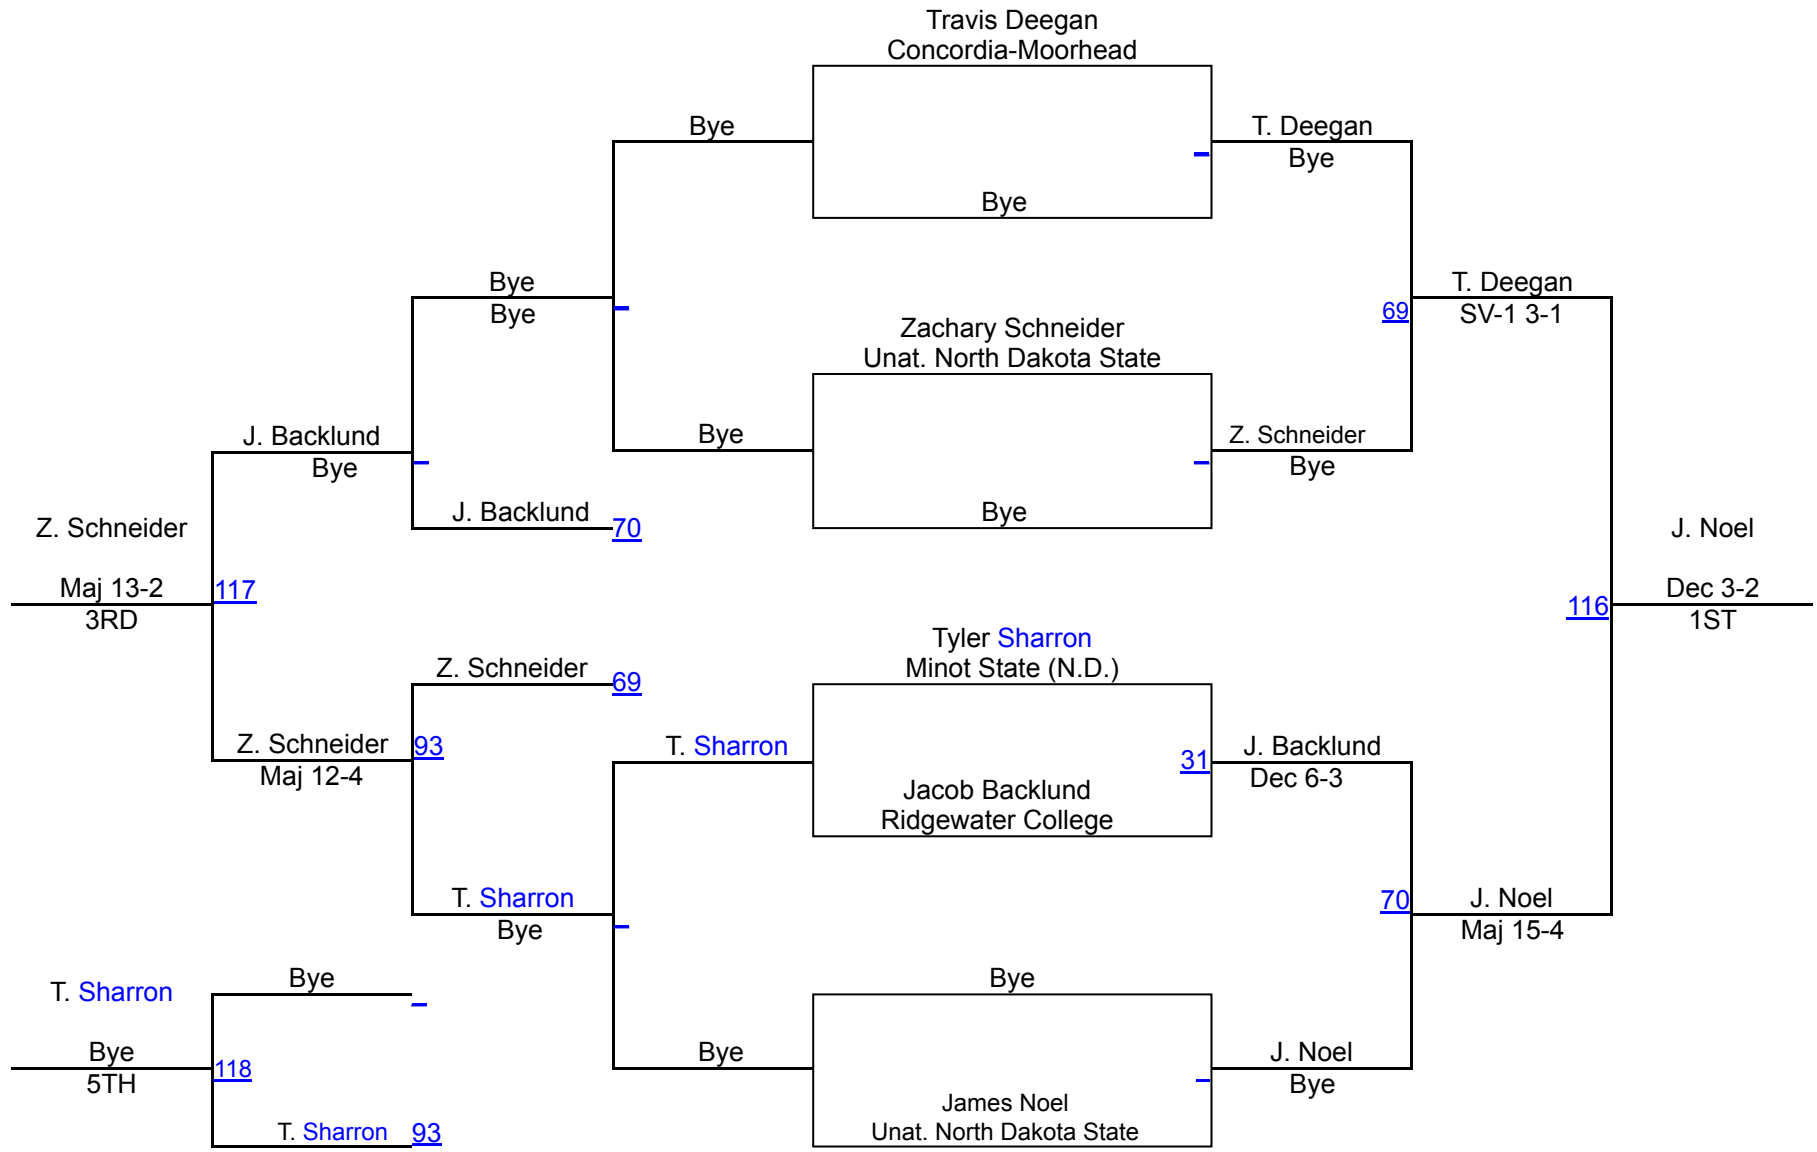

Red Division (Upper Class) 149

2017 MSU Moorhead Dragon Open

Red Division (Upper Class) 157

2017 MSU Moorhead Dragon Open

Red Division (Upper Class) 165

2017 MSU Moorhead Dragon Open

Red Division (Upper Class) 174