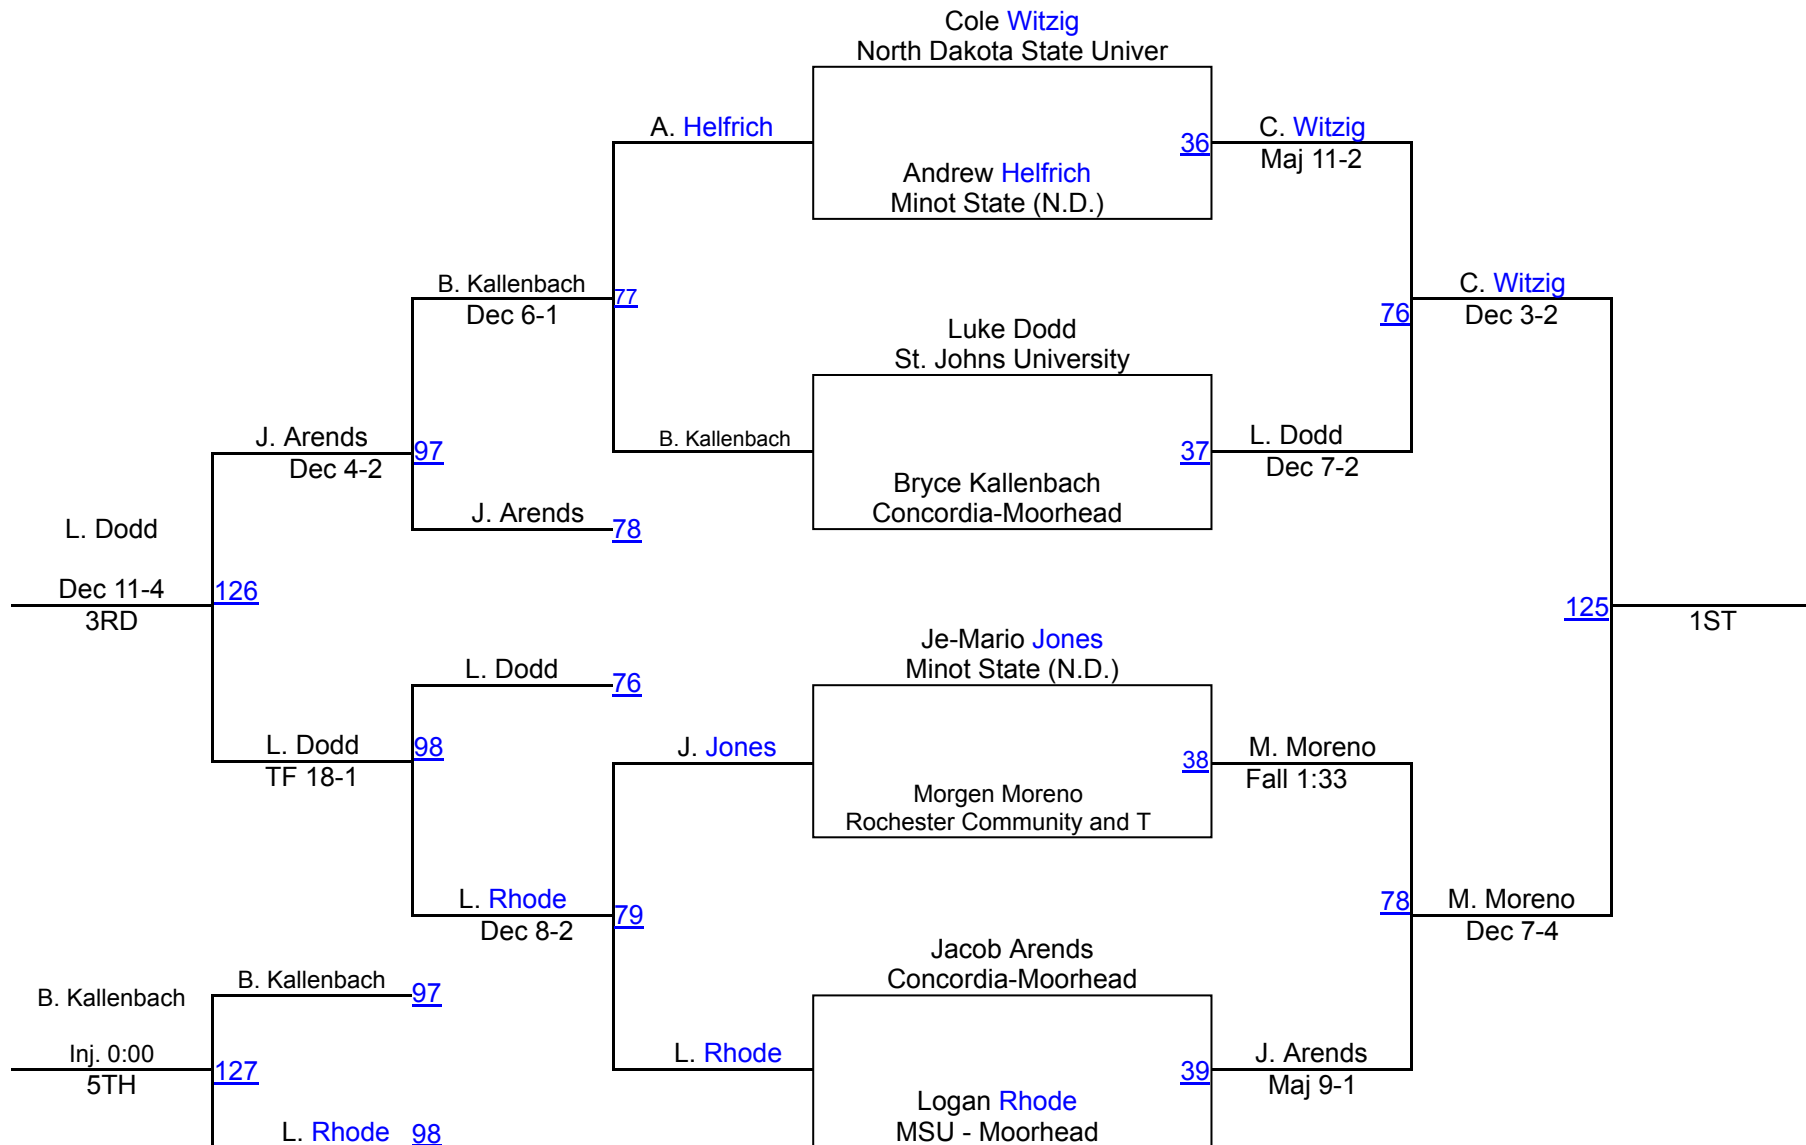

2017 MSU Moorhead Dragon Open

Red Division (Upper Class) 125

2017 MSU Moorhead Dragon Open

Red Division (Upper Class) 133

2017 MSU Moorhead Dragon Open

Red Division (Upper Class) 141

2017 MSU Moorhead Dragon Open

Red Division (Upper Class) 149

2017 MSU Moorhead Dragon Open

Red Division (Upper Class) 157

2017 MSU Moorhead Dragon Open

Red Division (Upper Class) 165

2017 MSU Moorhead Dragon Open

Red Division (Upper Class) 174

2017 MSU Moorhead Dragon Open

Red Division (Upper Class) 184

2017 MSU Moorhead Dragon Open

Red Division (Upper Class) 197

2017 MSU Moorhead Dragon Open

Red Division (Upper Class) 285

2017 MSU Moorhead Dragon Open