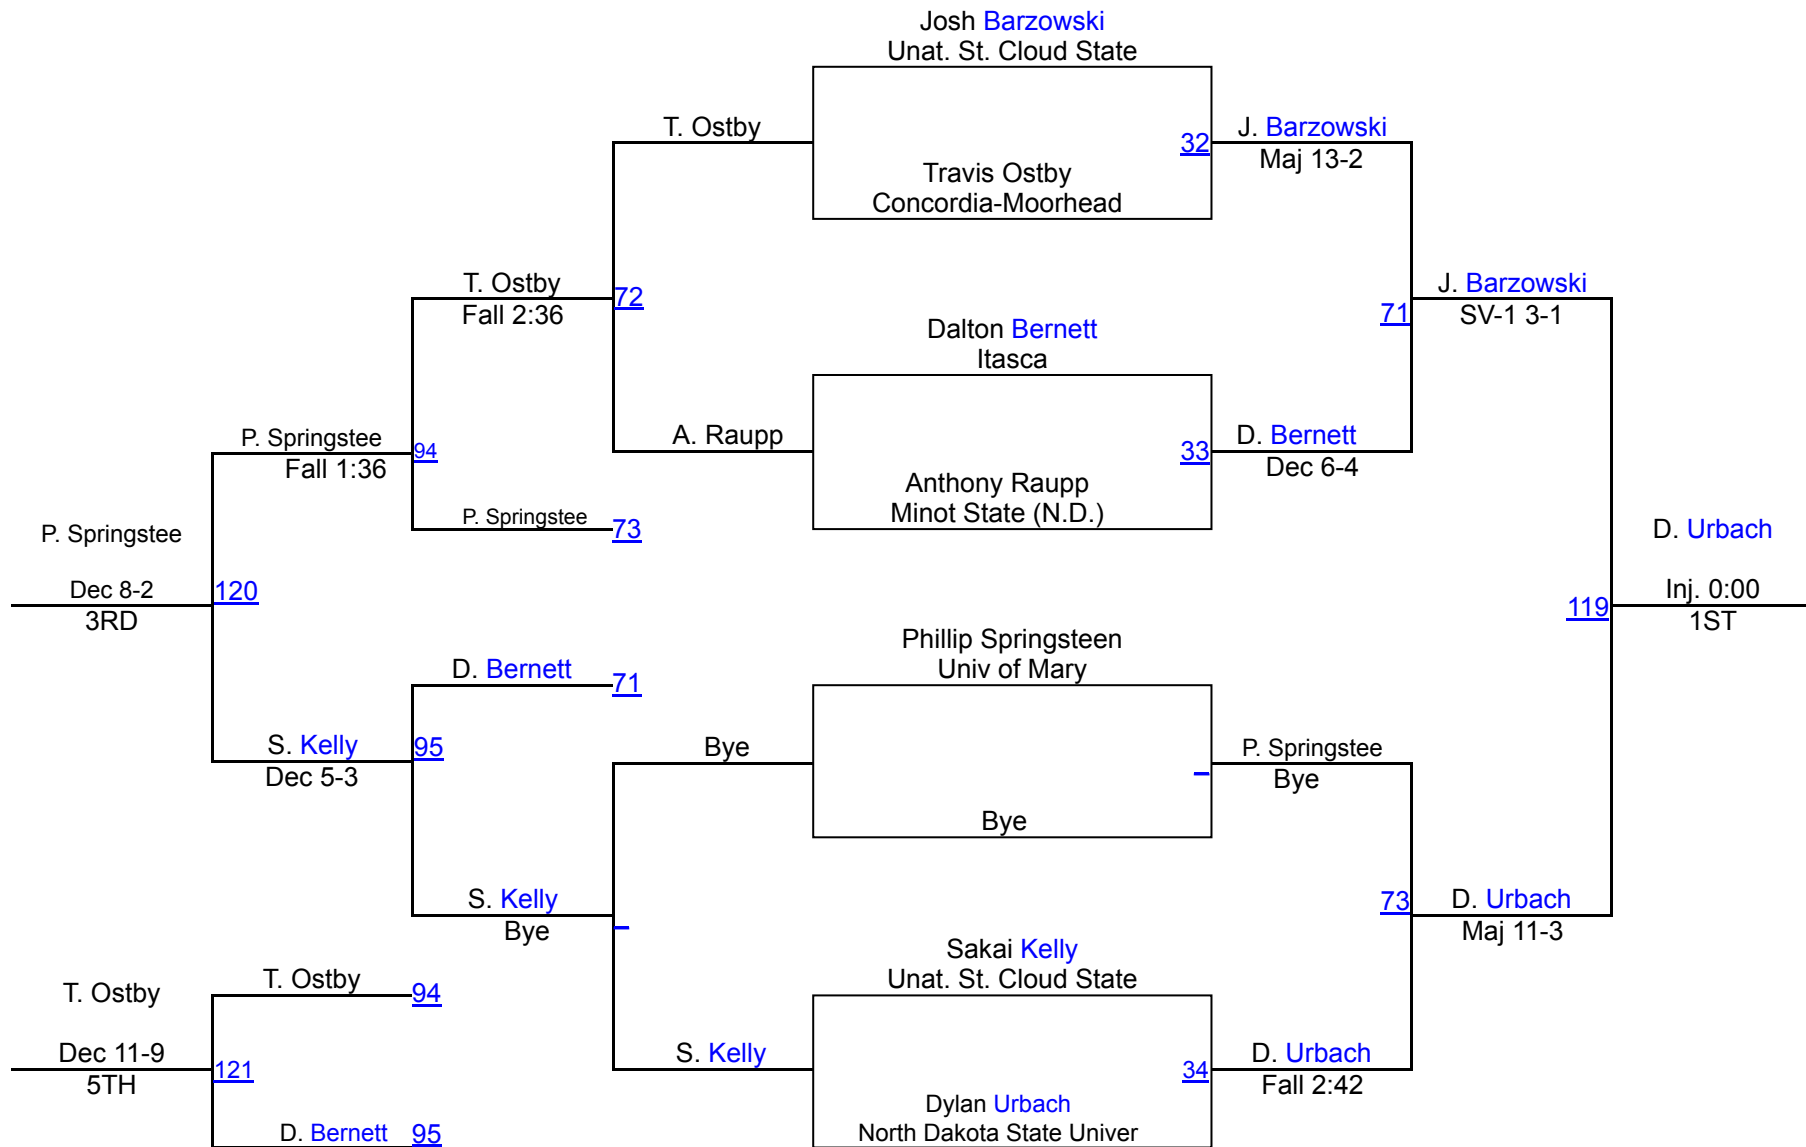

Red Division (Upper Class) 149

2017 MSU Moorhead Dragon Open

Red Division (Upper Class) 157

2017 MSU Moorhead Dragon Open

Red Division (Upper Class) 165

2017 MSU Moorhead Dragon Open

Red Division (Upper Class) 174