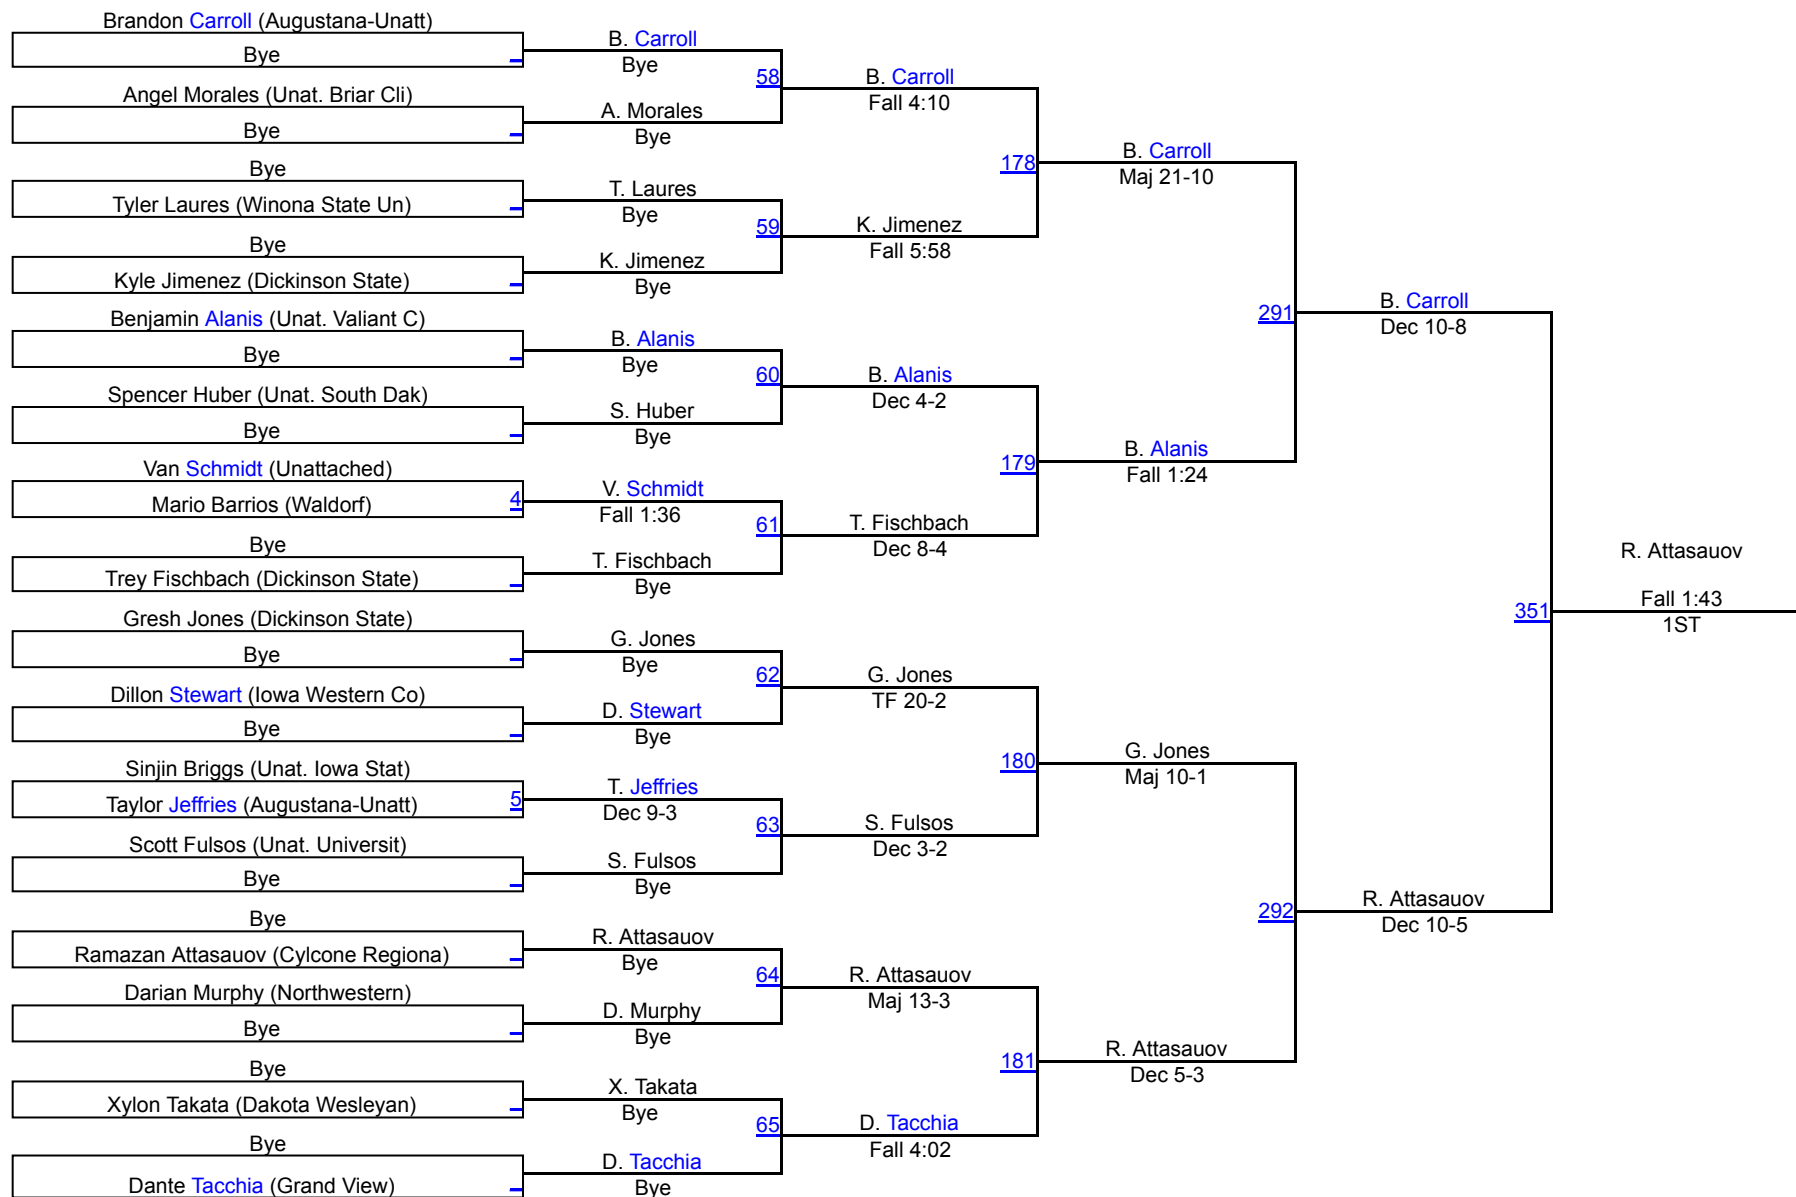

Sioux City Dave Edmonds Open

Open 125

Open 125

Sioux City Dave Edmonds Open

Open 133

Open 133

Sioux City Dave Edmonds Open

Open 141