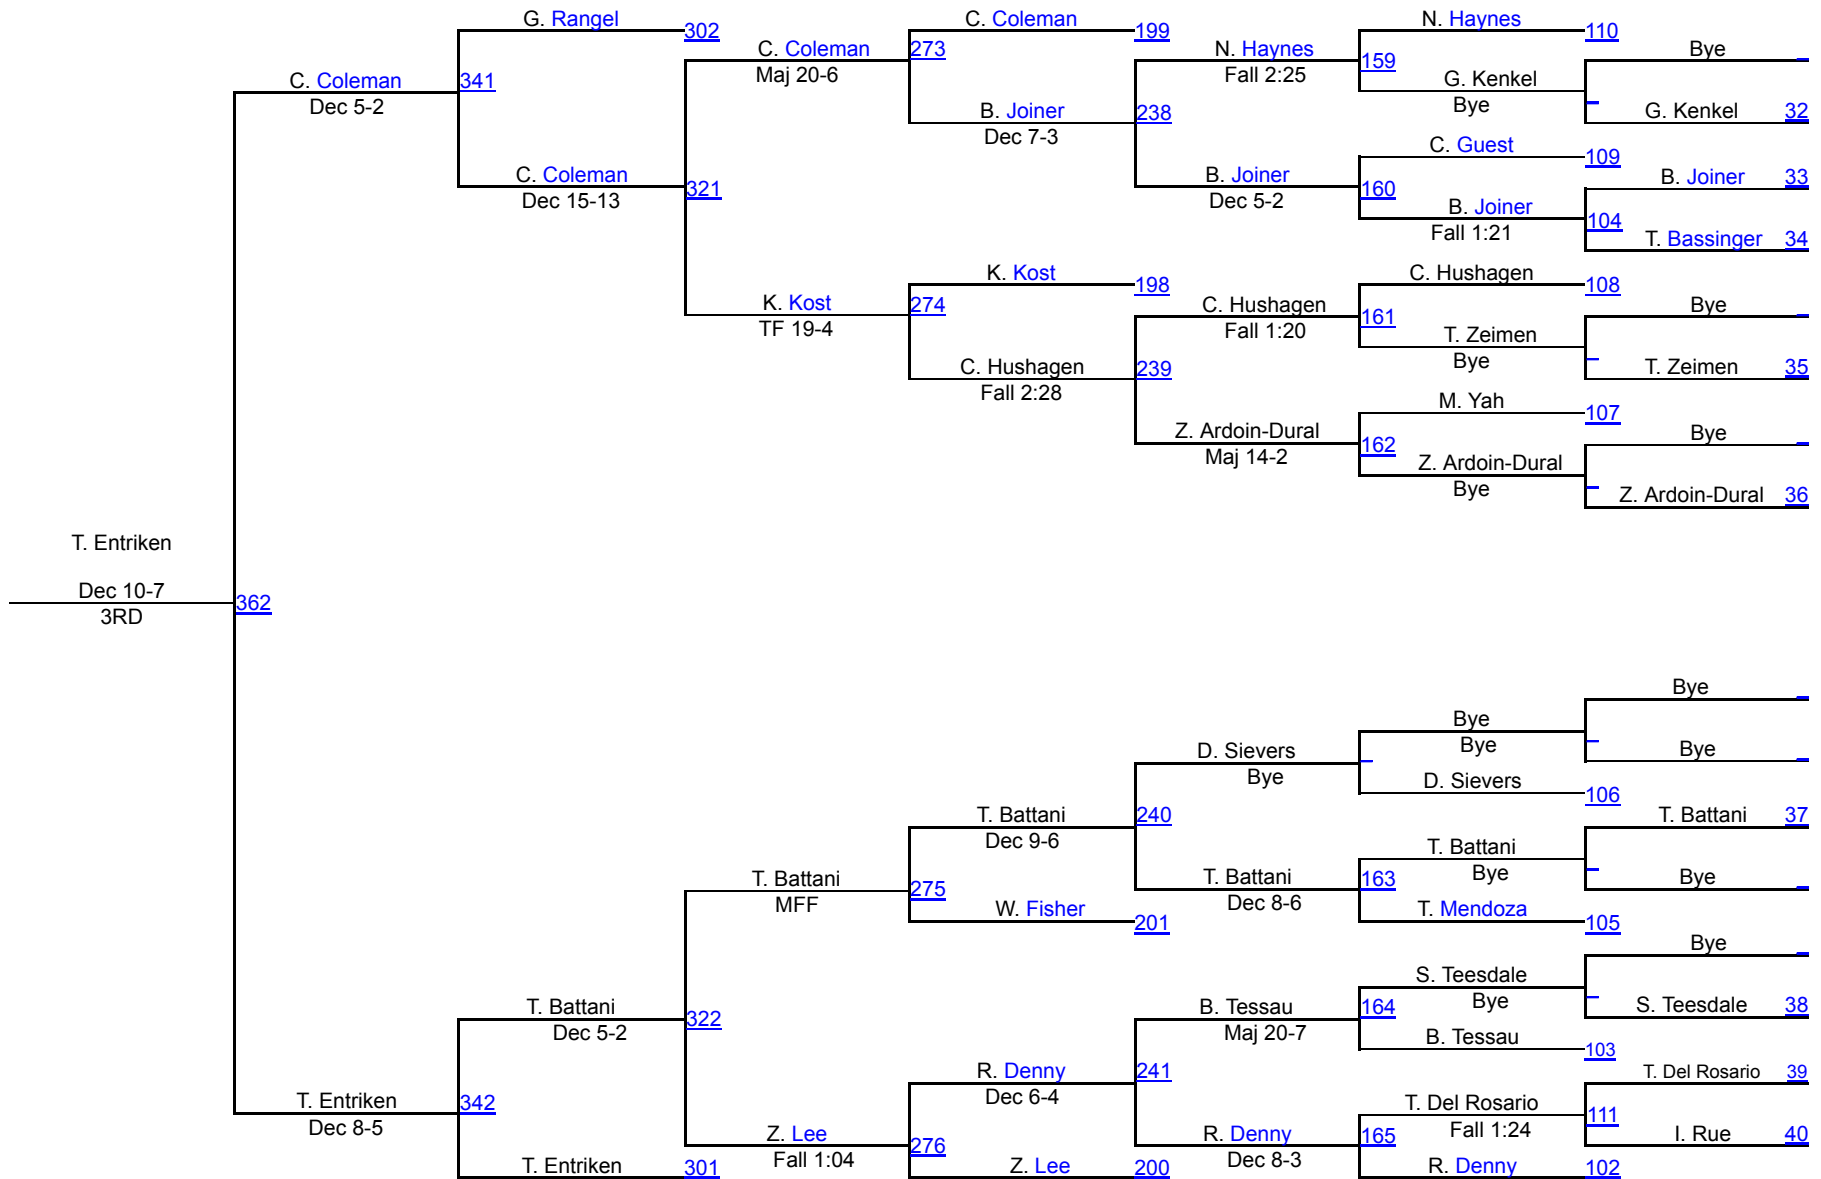

Bye

D. Sams

RULE

3RD

360

Sioux City Dave Edmonds Open

Open 174

Open 174

Sioux City Dave Edmonds Open

Open 184

Sioux City Dave Edmonds Open

Open 197

Open 285