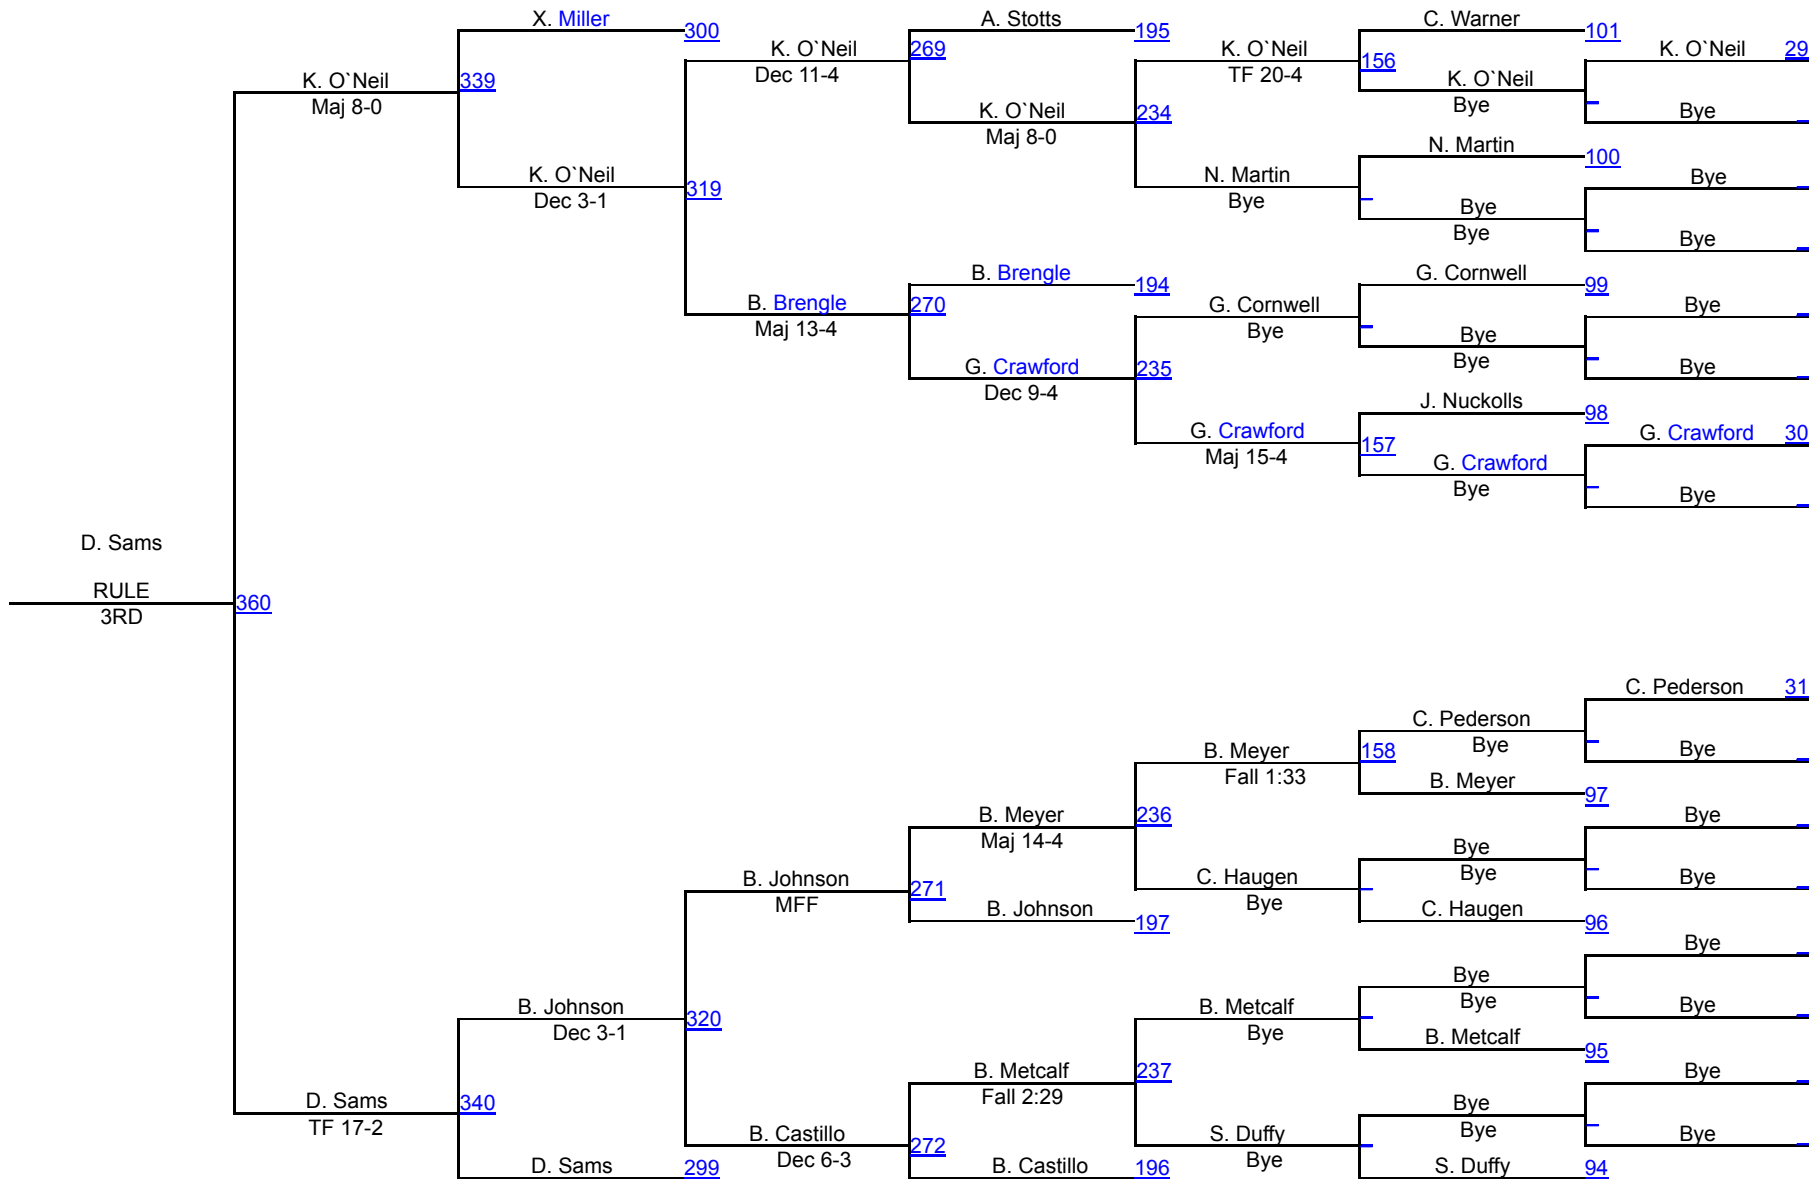

Open 165

C. Pederson **31**

C. Pederson
Bye

B. Meyer **158**
Fall 1:33

B. Meyer **97**

B. Meyer **236**
Maj 14-4

Bye

C. Haugen
Bye

C. Haugen **96**

B. Johnson **271**
MFF

B. Johnson **197**

Bye

Bye

Bye

B. Metcalf **95**

B. Metcalf
Bye

B. Metcalf

B. Metcalf **237**
Fall 2:29

Bye

Bye

S. Duffy **94**

B. Castillo **272**
Dec 6-3

B. Castillo **196**

S. Duffy

D. Sams **340**
TF 17-2

B. Johnson **320**
Dec 3-1

D. Sams **299**

B. Johnson **271**
MFF

B. Johnson **197**

B. Meyer **236**
Maj 14-4

B. Johnson **197**

B. Meyer **158**
Fall 1:33

C. Haugen
Bye

C. Pederson **31**

C. Pederson
Bye

B. Meyer **97**

Bye

Bye

Bye

C. Haugen **96**

Bye

Bye

Bye

B. Metcalf **95**

Bye

Bye

Bye

S. Duffy **94**

S. Duffy

K. O'Neil **339**
Maj 8-0

K. O'Neil **29**

X. Miller **300**

K. O'Neil **269**
Dec 11-4

K. O'Neil **234**
Maj 8-0

K. O'Neil **156**
TF 20-4

C. Warner **101**

K. O'Neil **29**

Bye

Bye

N. Martin **100**

Bye

Bye

Bye

G. Cornwell **99**

Bye

Bye

Bye

J. Nuckolls **98**

G. Crawford **30**

G. Crawford **157**
Maj 15-4

G. Crawford **30**

Bye

Bye

D. Sams

RULE

3RD

360