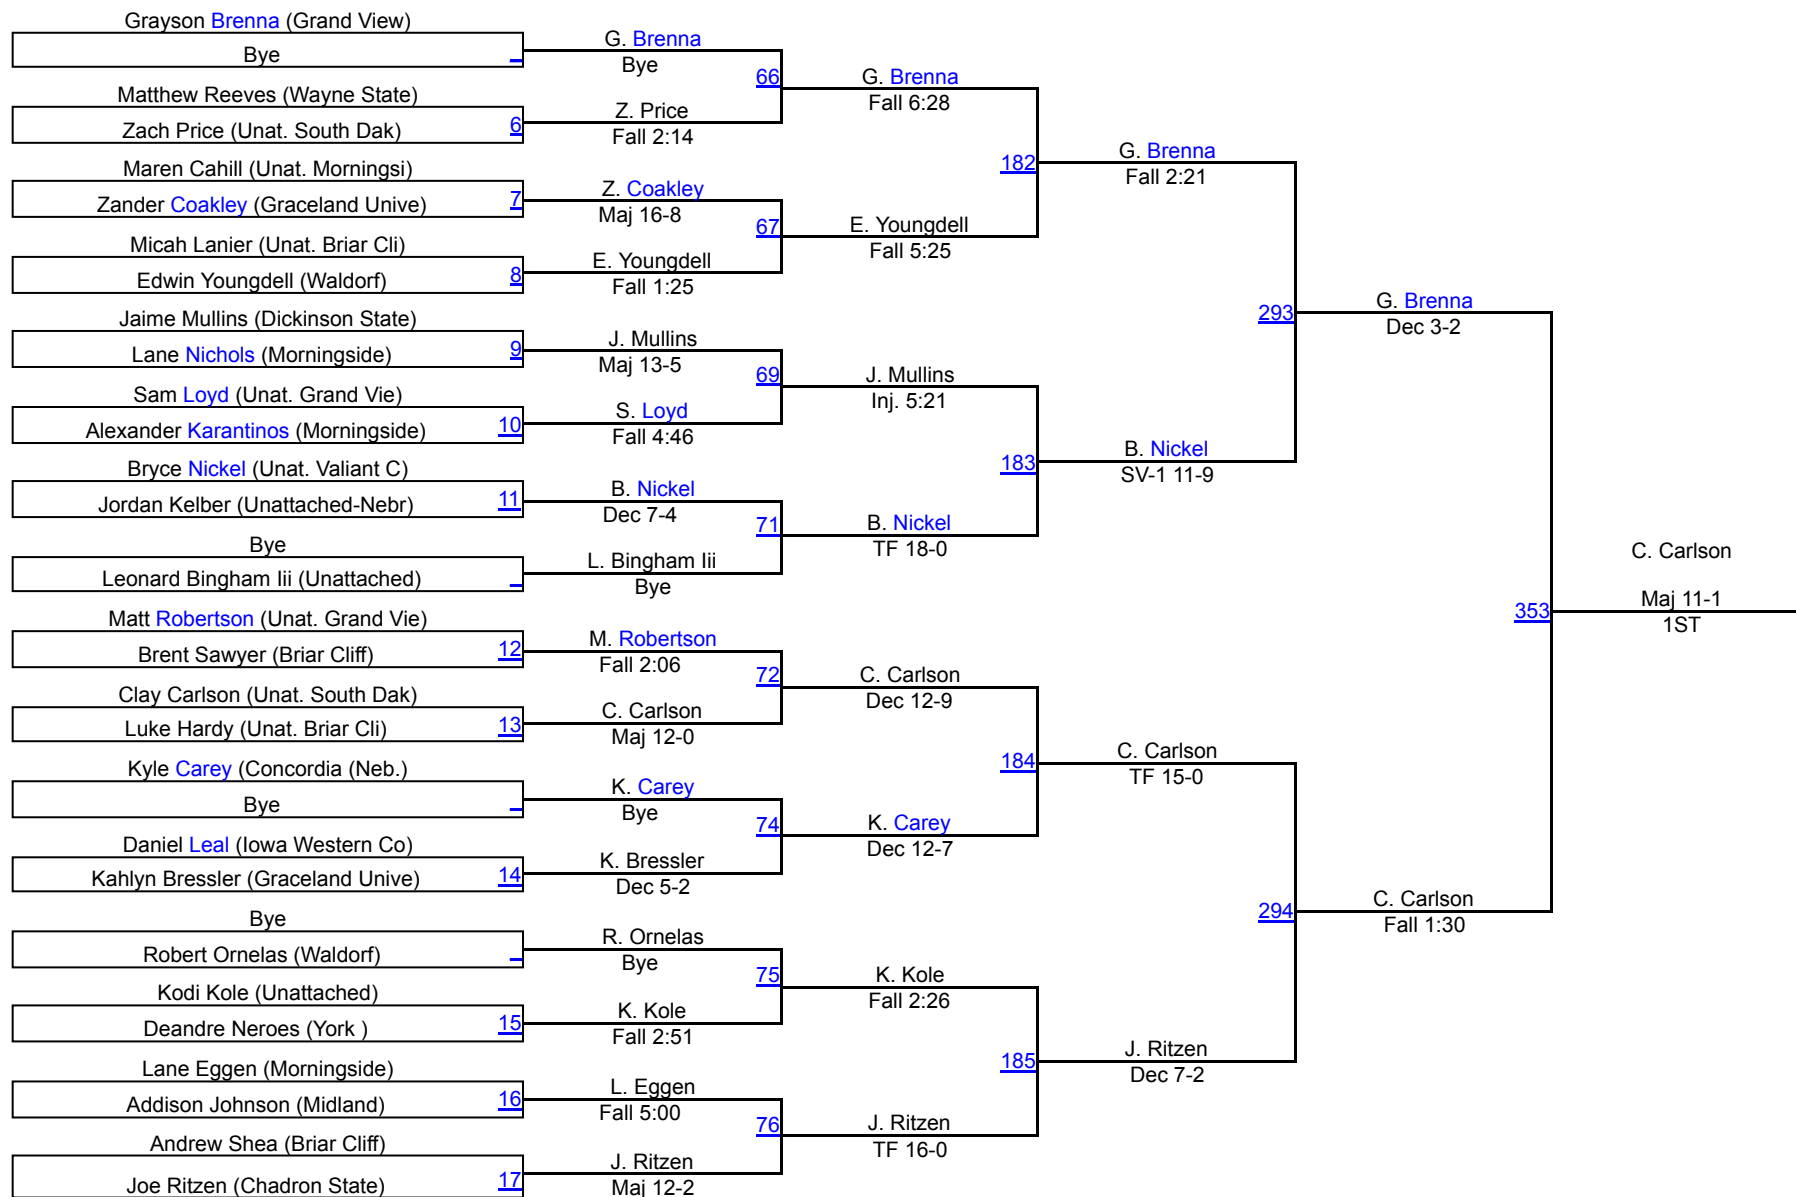

Sioux City Dave Edmonds Open

Open 125

Open 125

Sioux City Dave Edmonds Open

Open 133

Open 133

Sioux City Dave Edmonds Open

Open 141