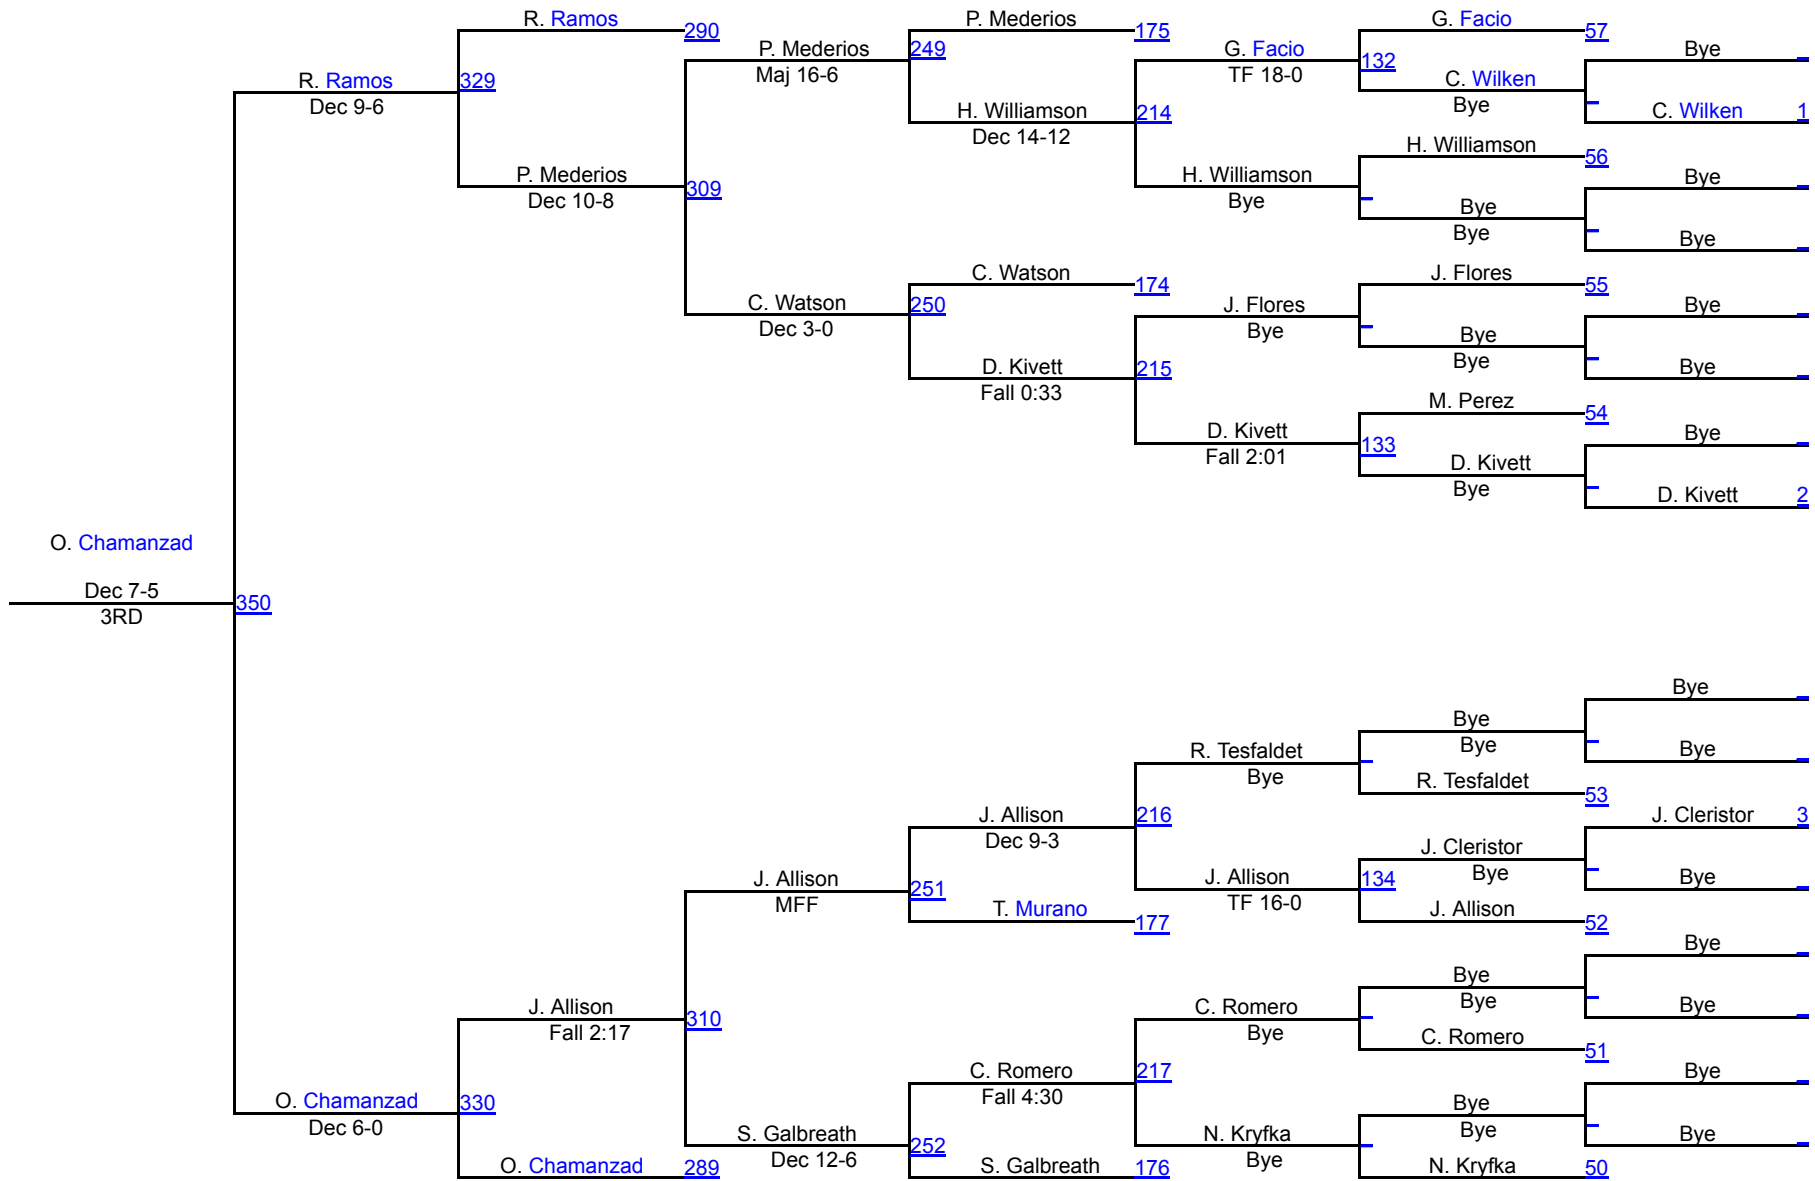

Sioux City Dave Edmonds Open

Open 125

Open 125

Sioux City Dave Edmonds Open

Open 133

Open 133

Sioux City Dave Edmonds Open

Open 141