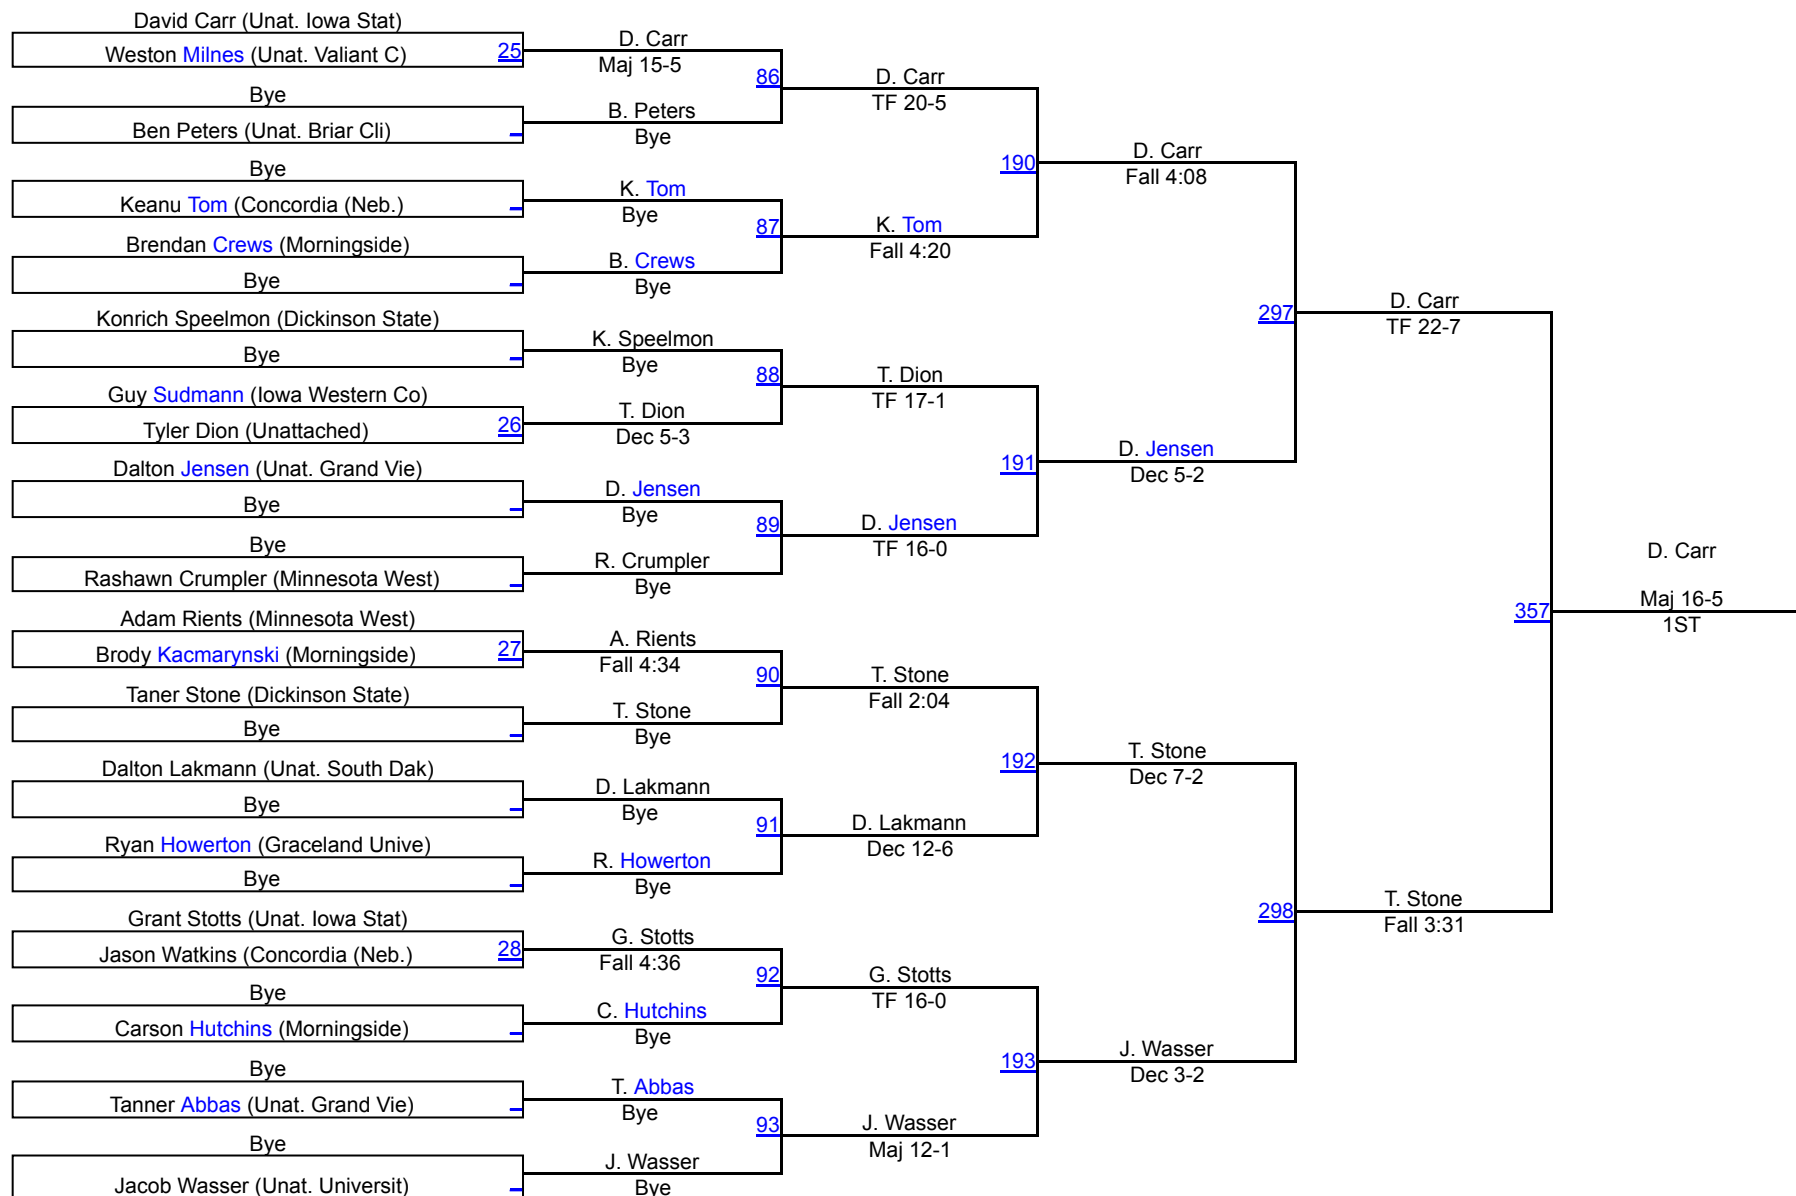

Sioux City Dave Edmonds Open

Open 149

Open 149

Sioux City Dave Edmonds Open

Open 157

Open 157

Sioux City Dave Edmonds Open

Open 165