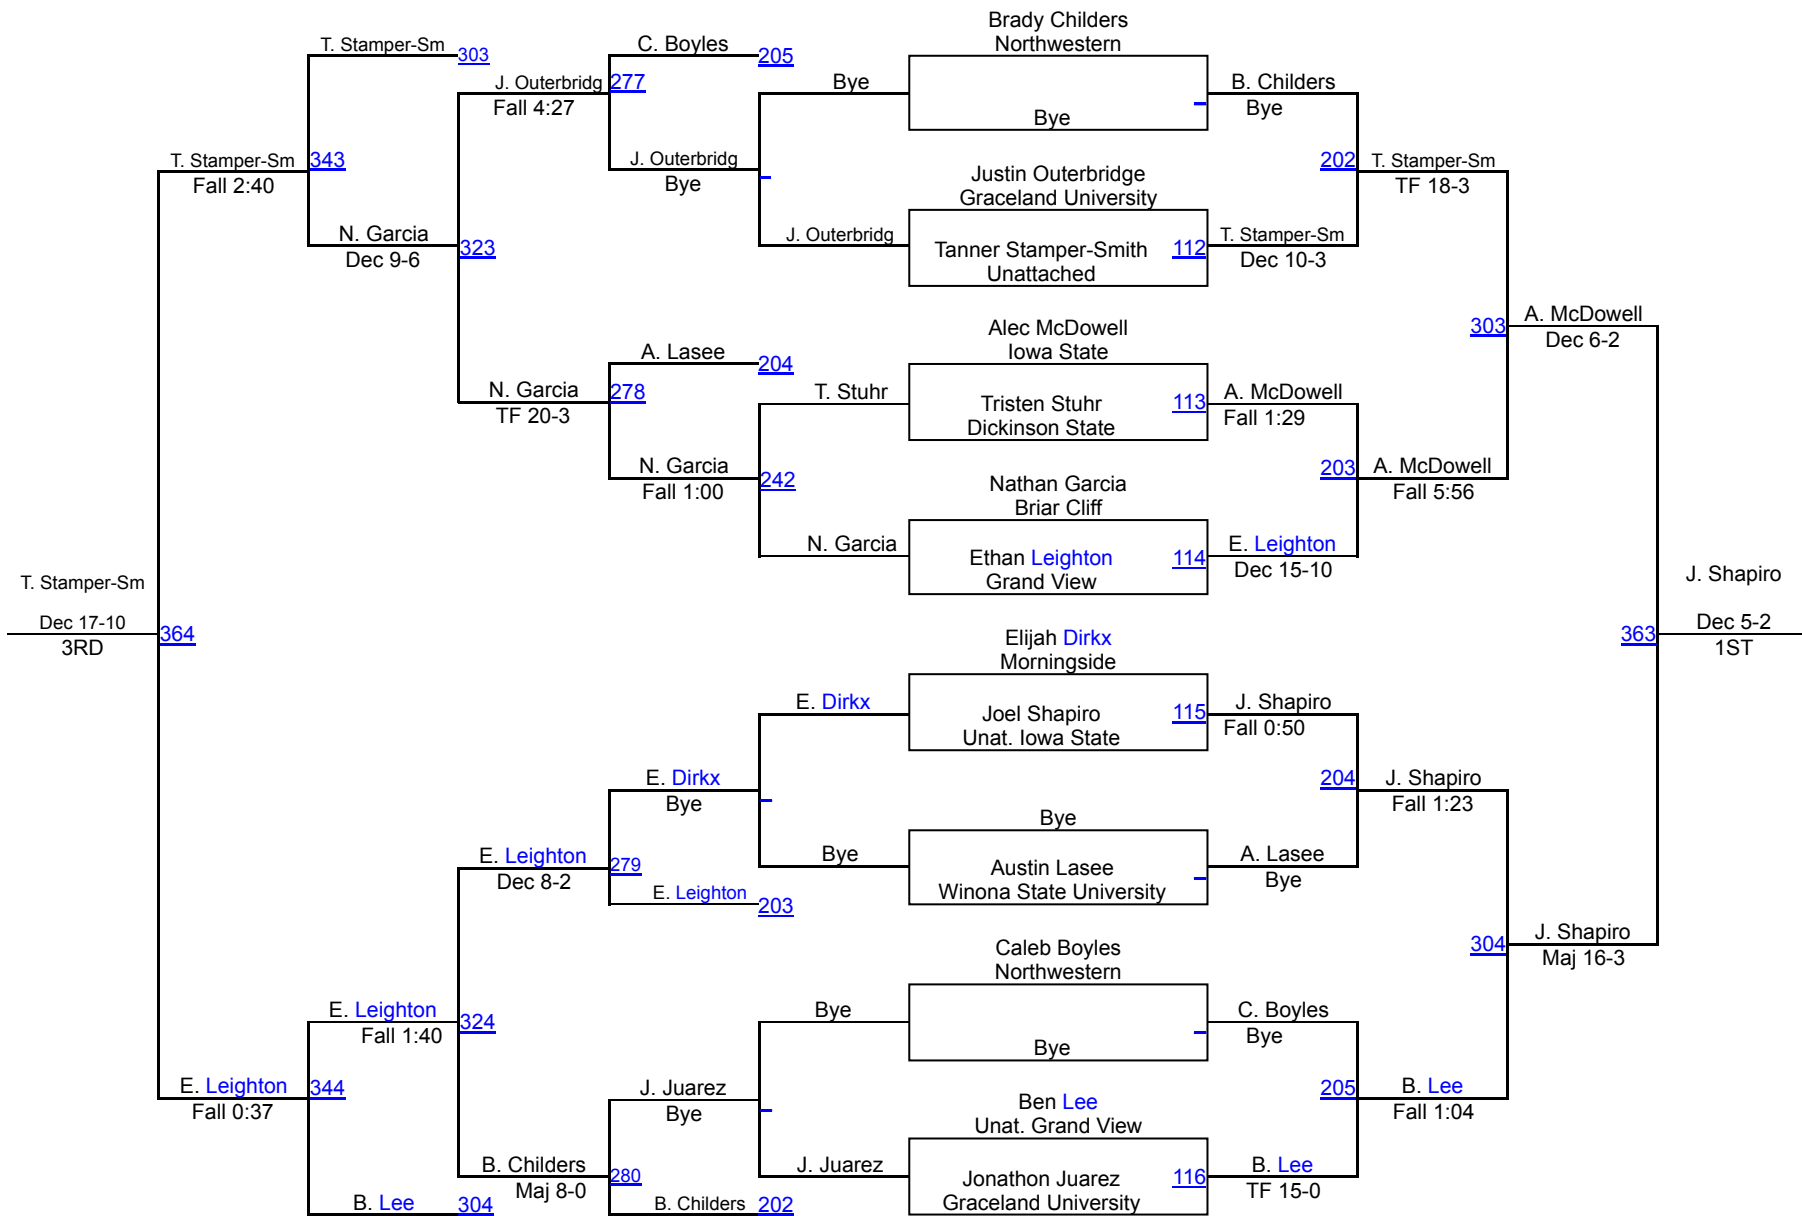

Bye

D. Sams

RULE

3RD

360

Sioux City Dave Edmonds Open

Open 174

Open 174

Sioux City Dave Edmonds Open

Open 184

Sioux City Dave Edmonds Open

Open 197

Open 285