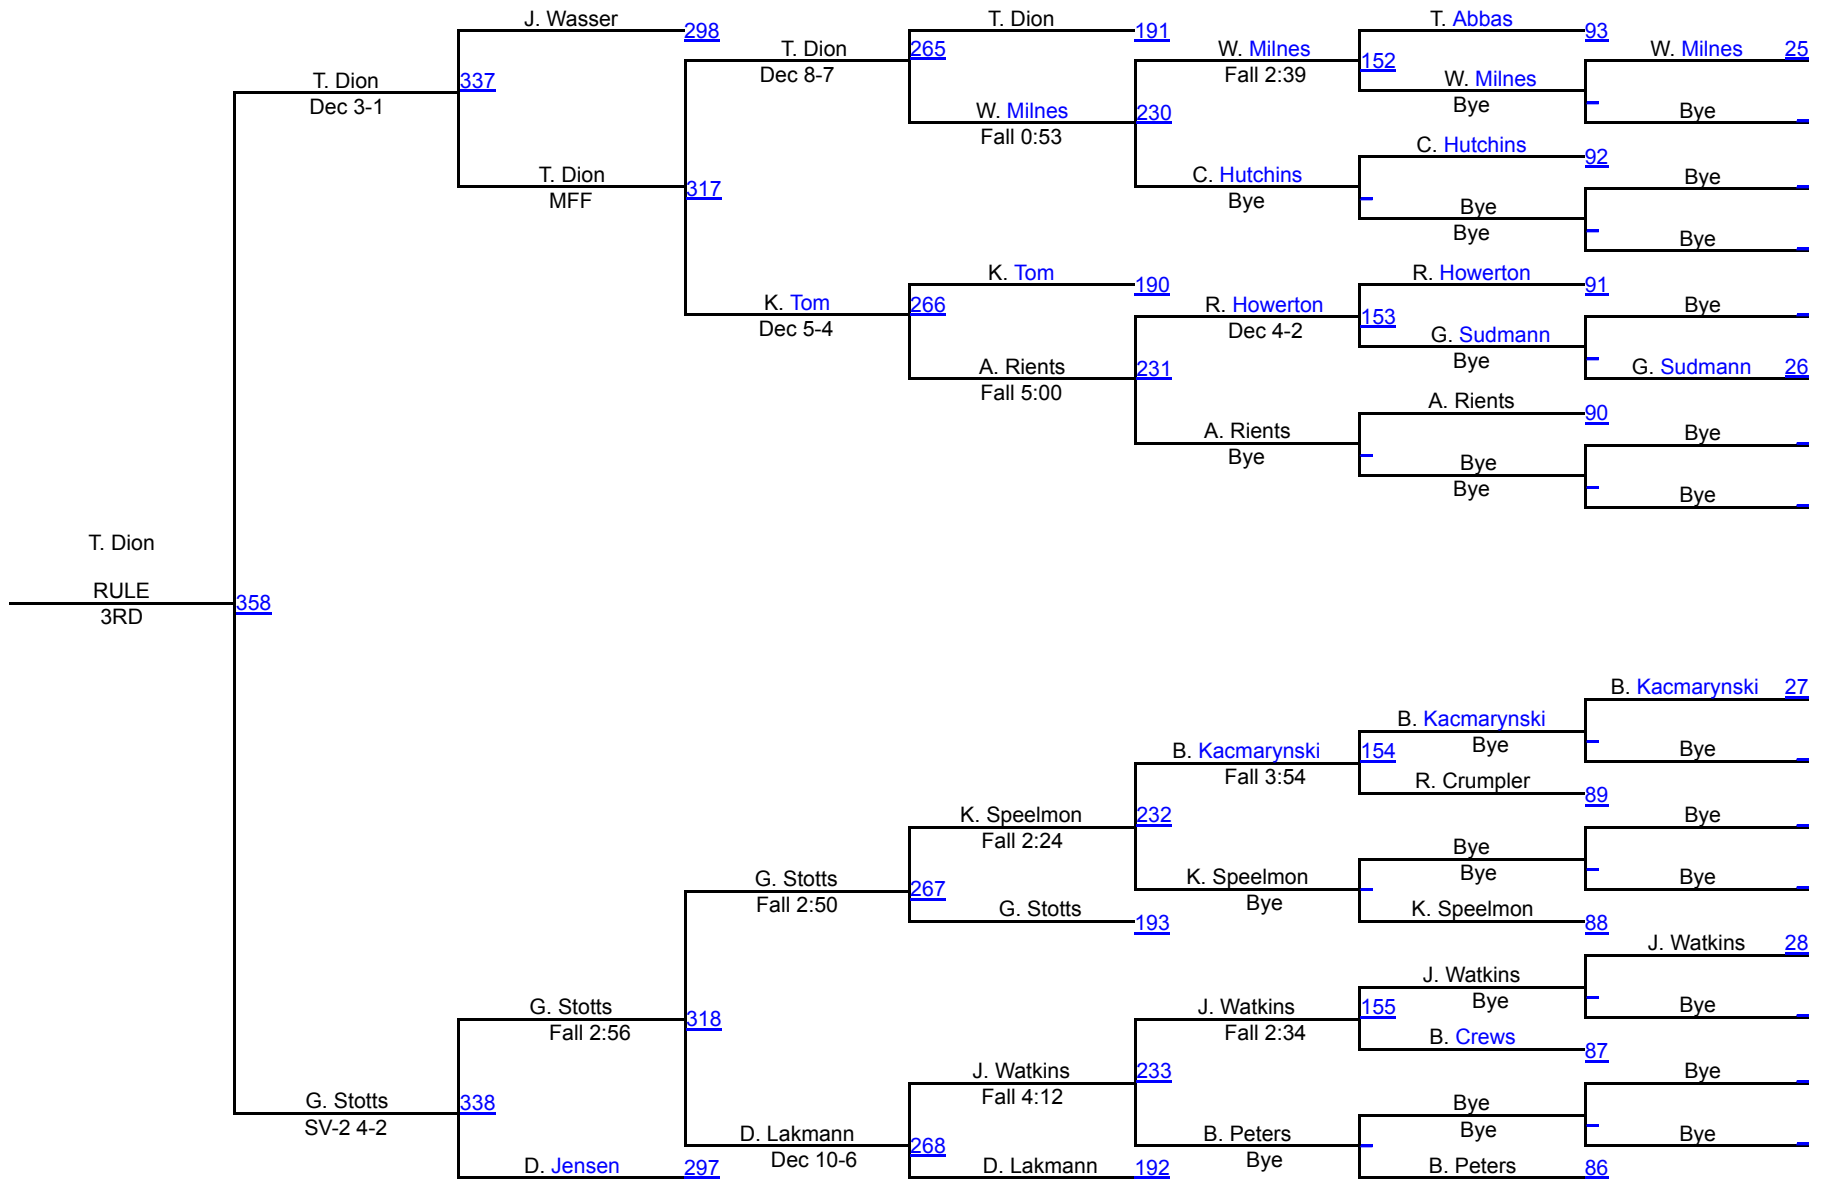

Sioux City Dave Edmonds Open

Open 149

Open 149

Sioux City Dave Edmonds Open

Open 157

Open 157

Sioux City Dave Edmonds Open

Open 165