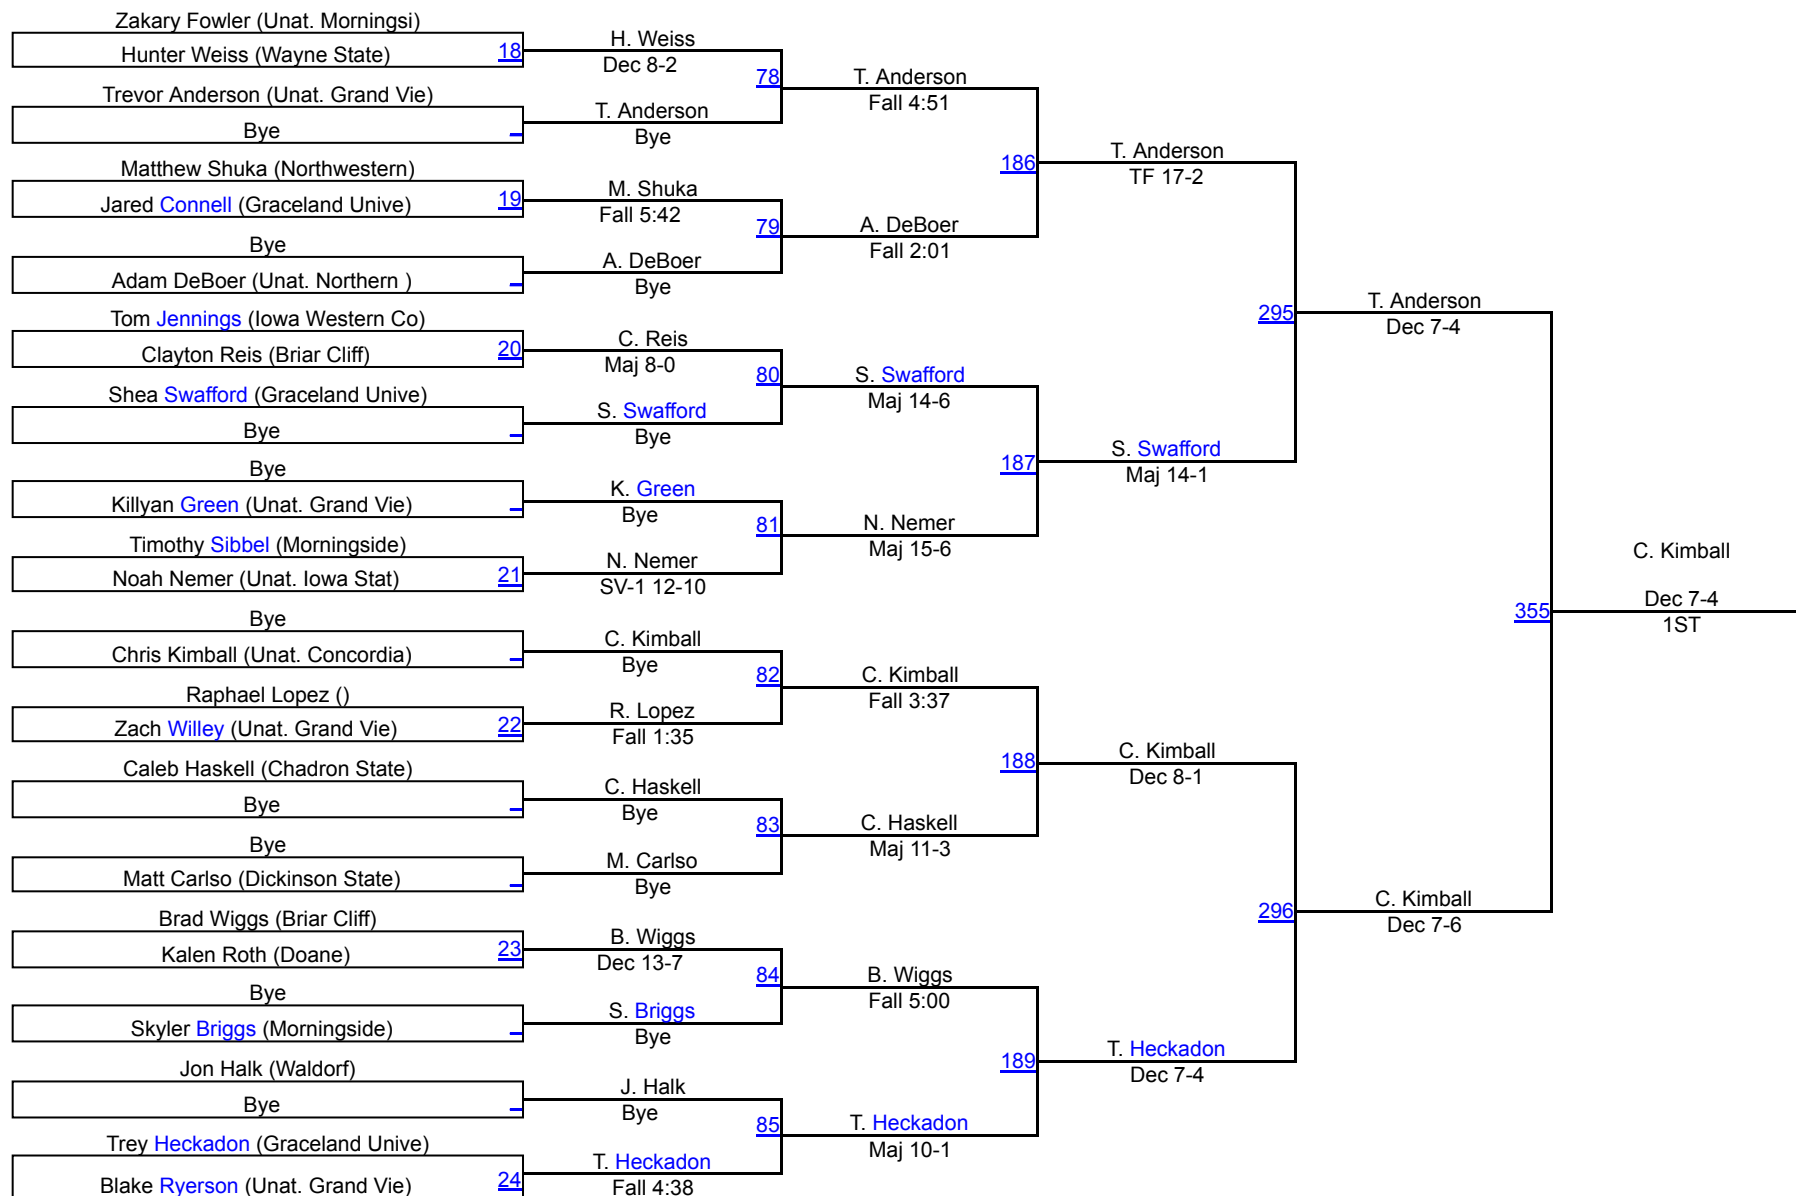

Sioux City Dave Edmonds Open

Open 149