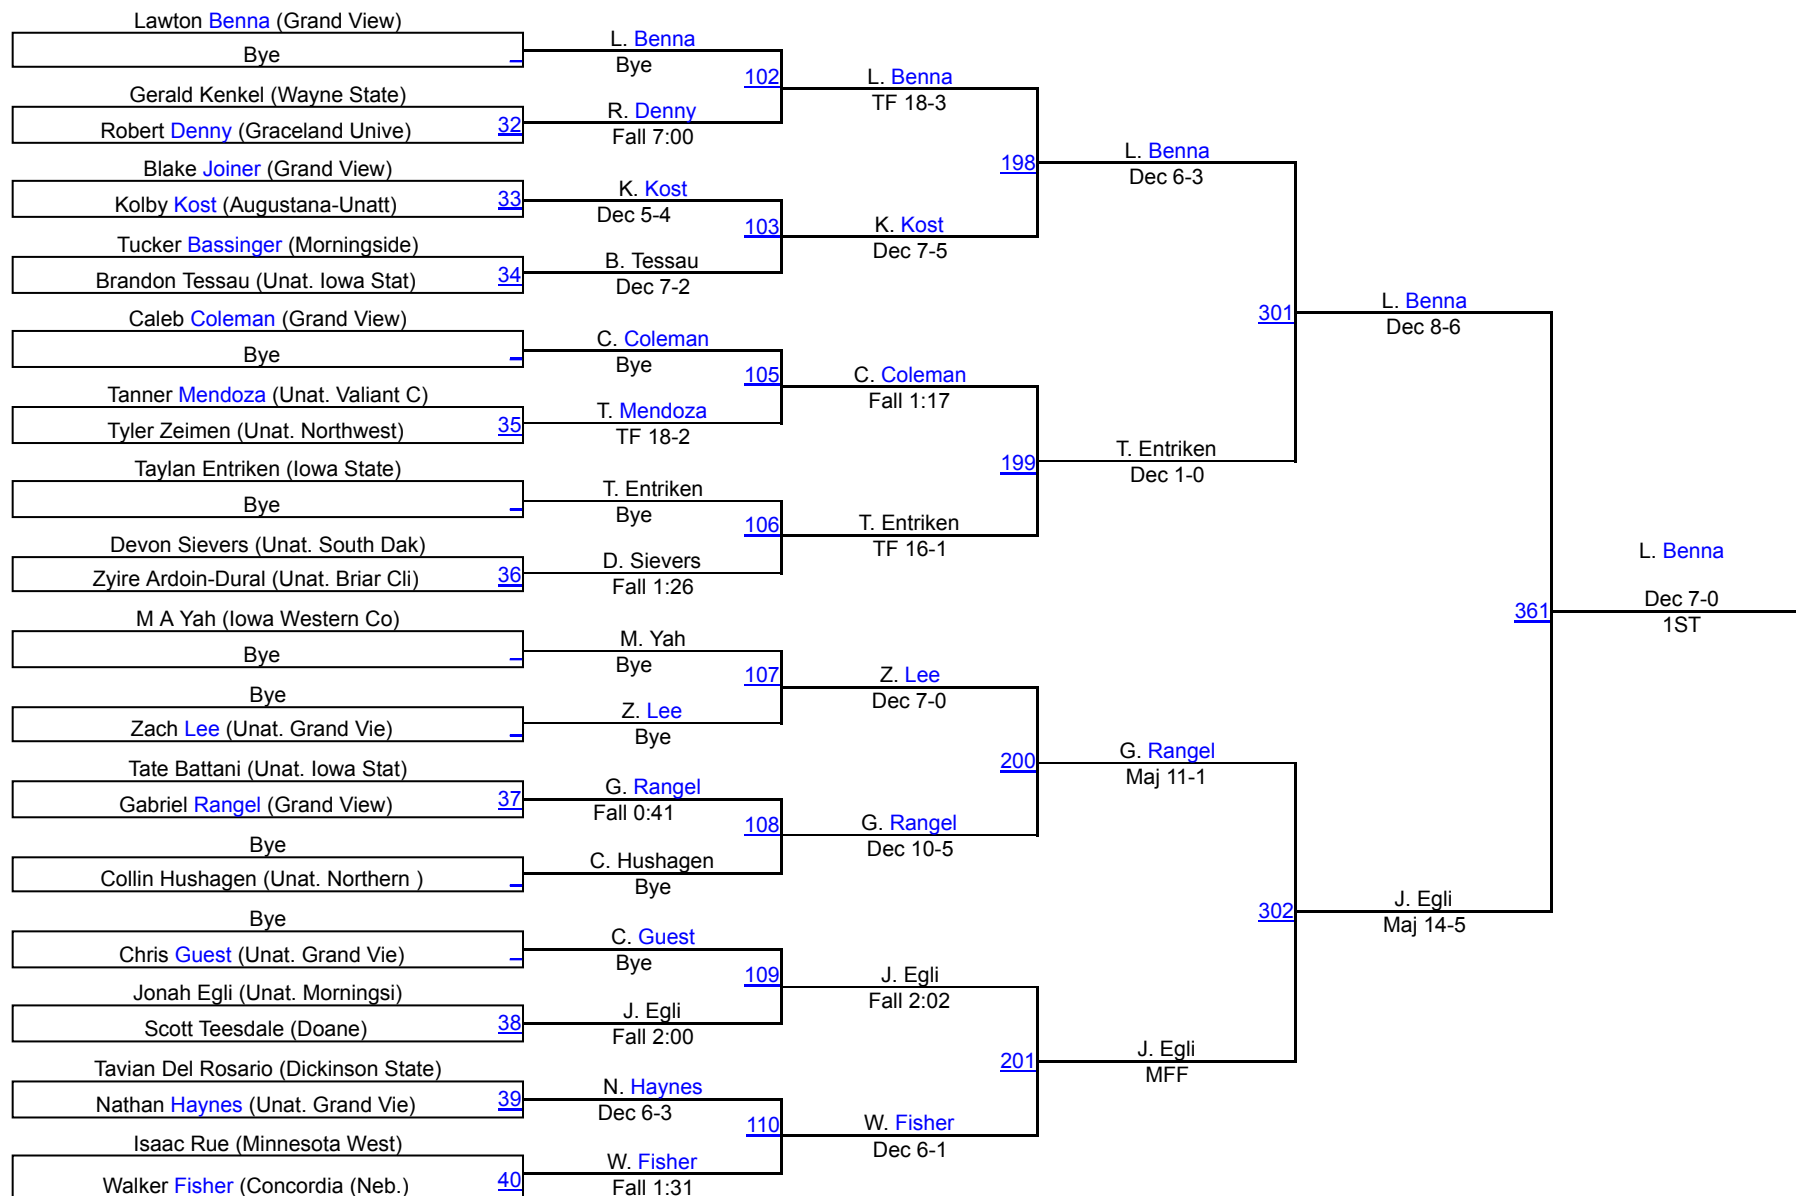

Bye

D. Sams

RULE

3RD

360

Sioux City Dave Edmonds Open

Open 174

Open 174