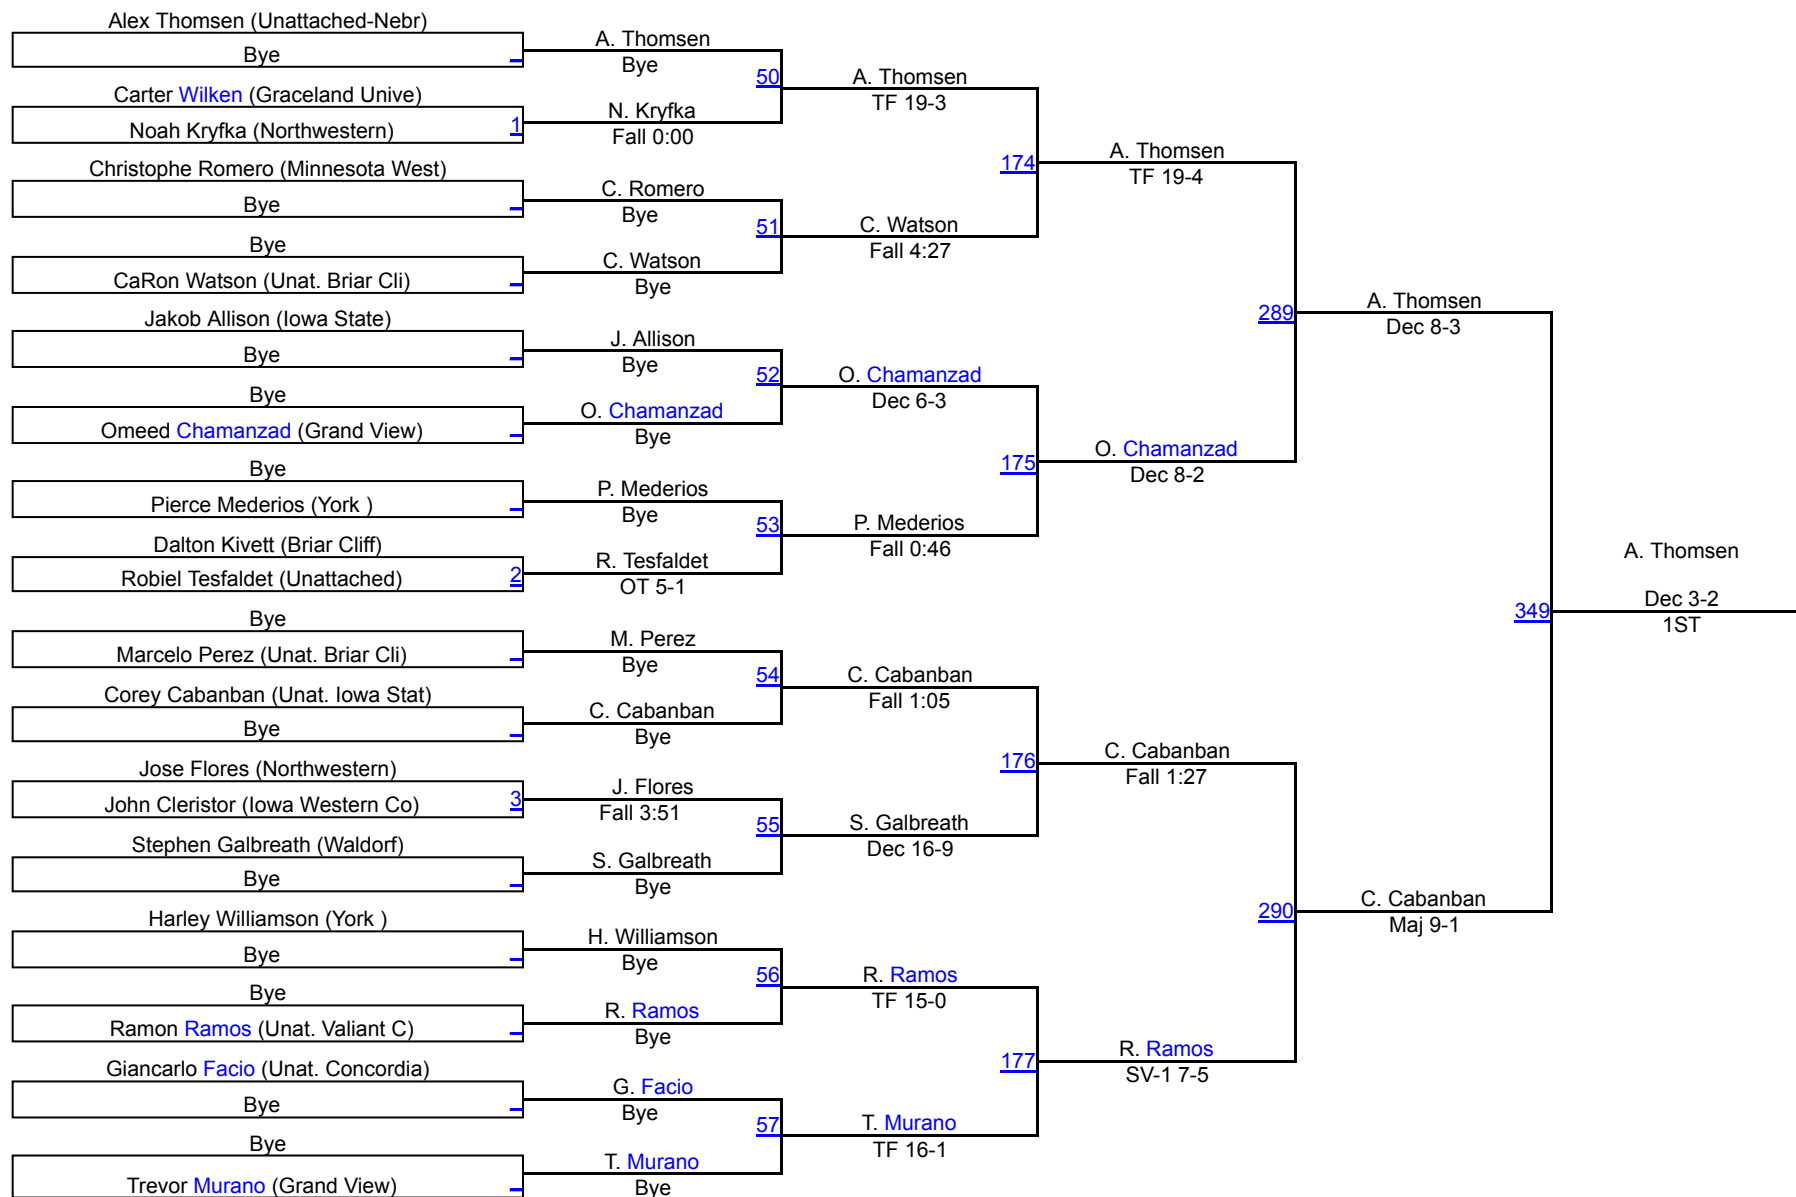

Sioux City Dave Edmonds Open

Open 125

Open 125

Sioux City Dave Edmonds Open

Open 133

Open 133

Sioux City Dave Edmonds Open

Open 141