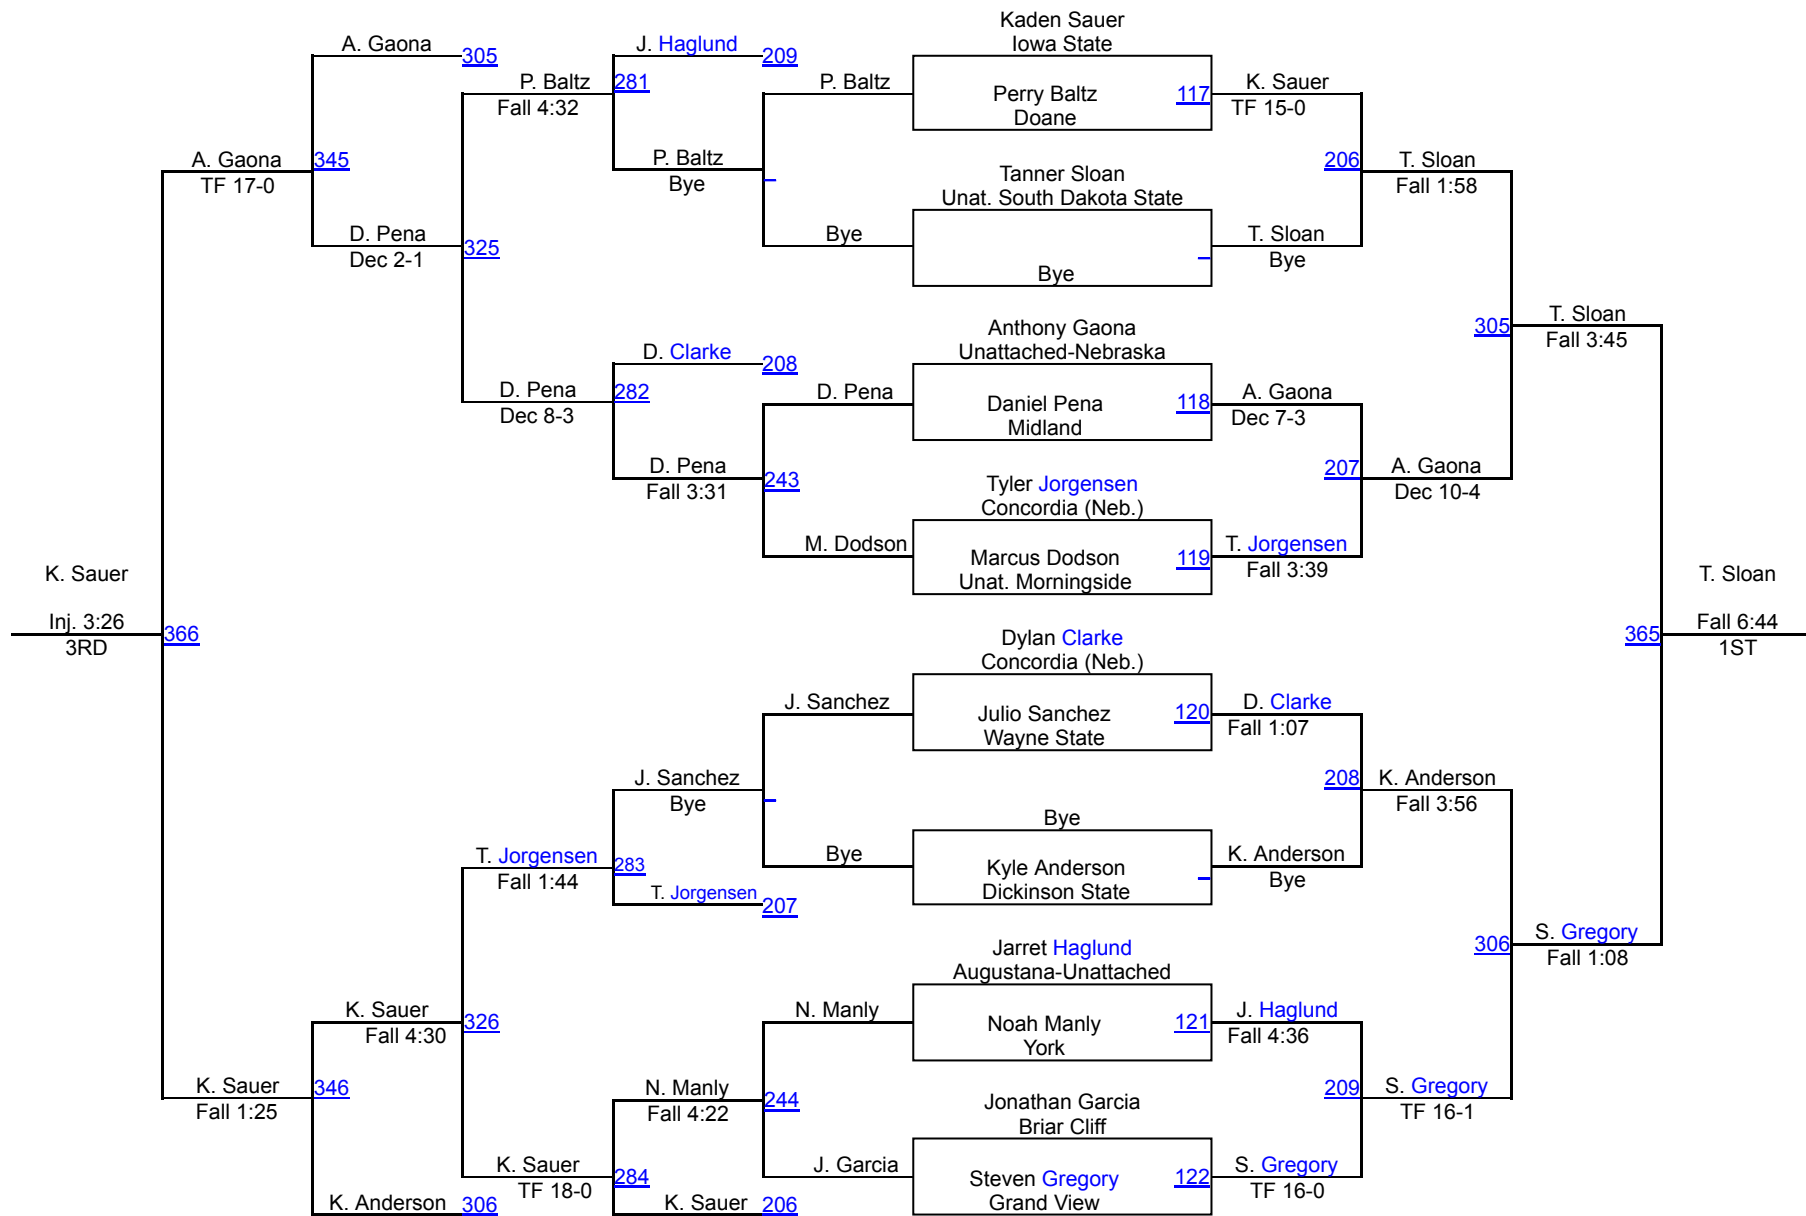

Sioux City Dave Edmonds Open

Open 197