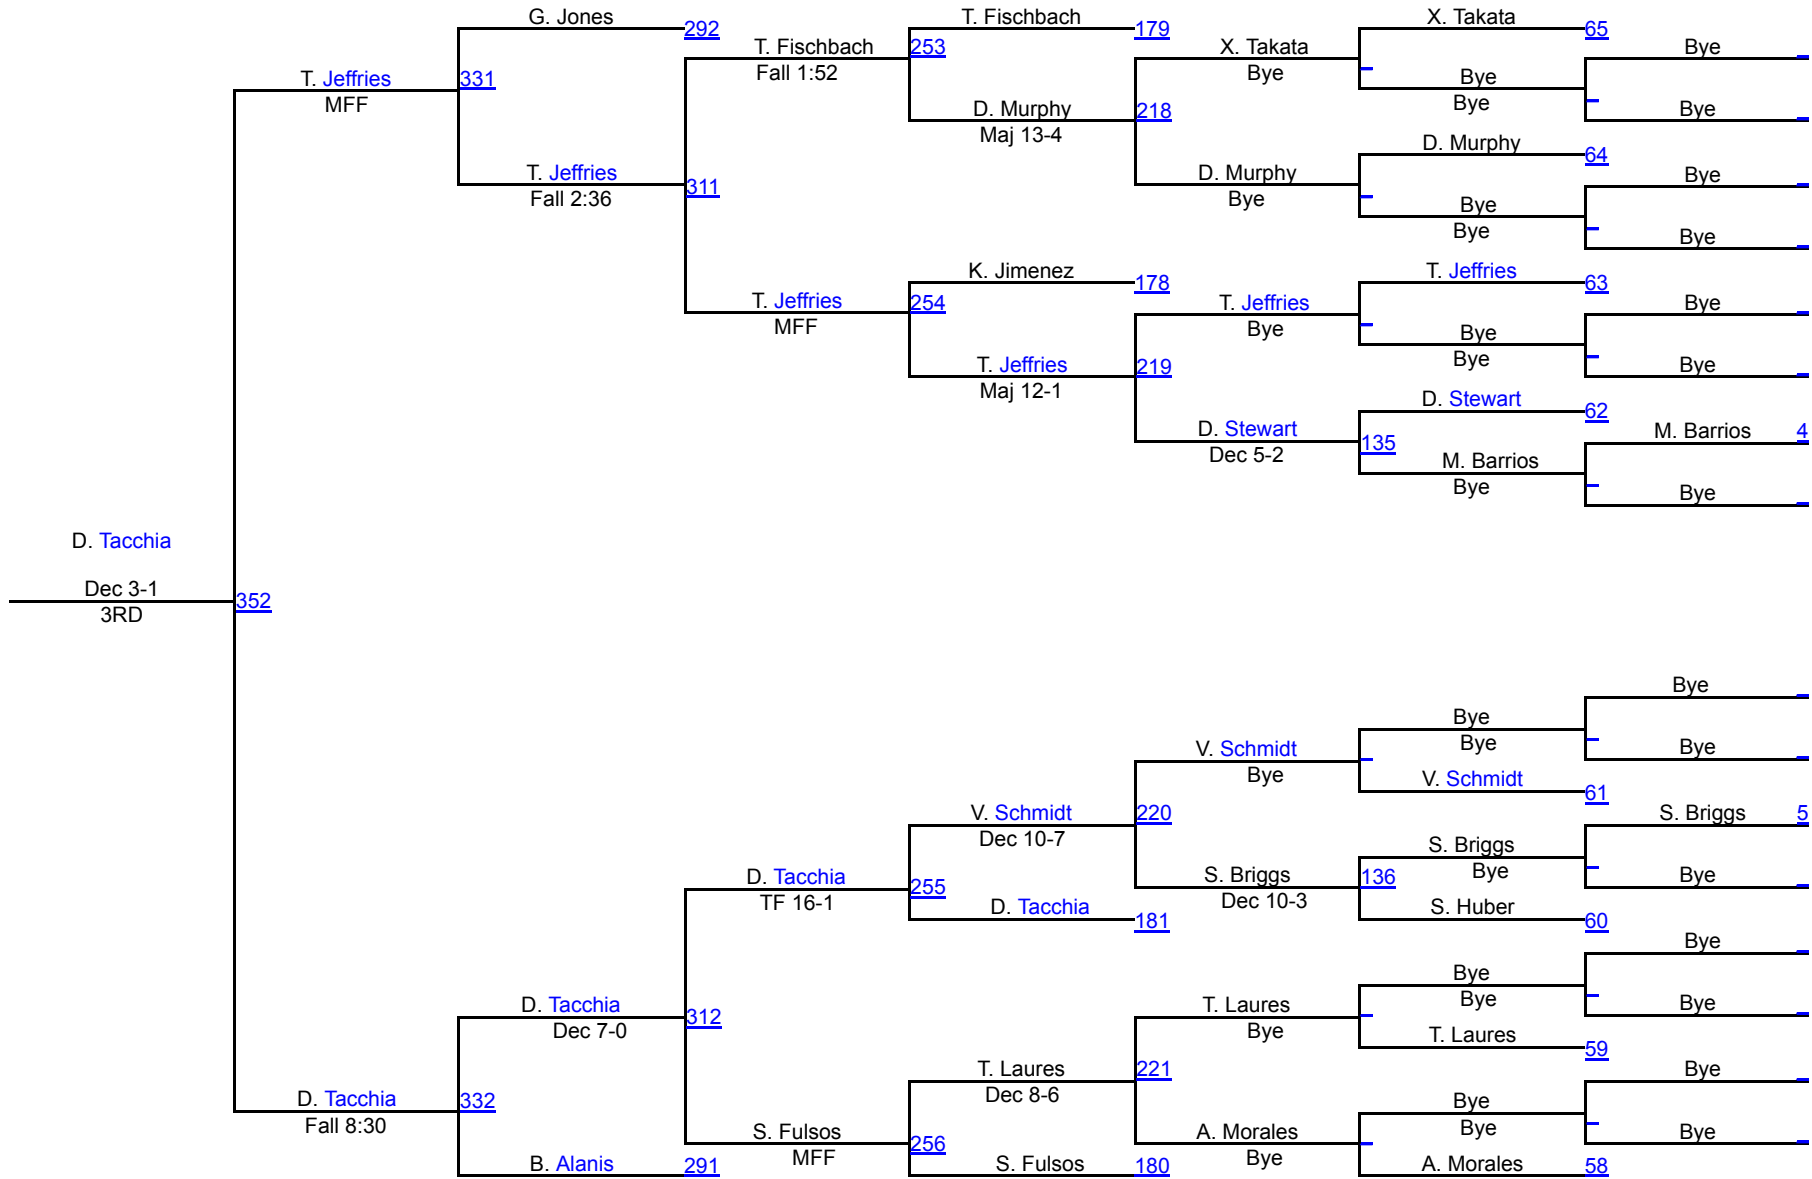

Sioux City Dave Edmonds Open

Open 125

Open 125

Sioux City Dave Edmonds Open

Open 133

Open 133

Sioux City Dave Edmonds Open

Open 141