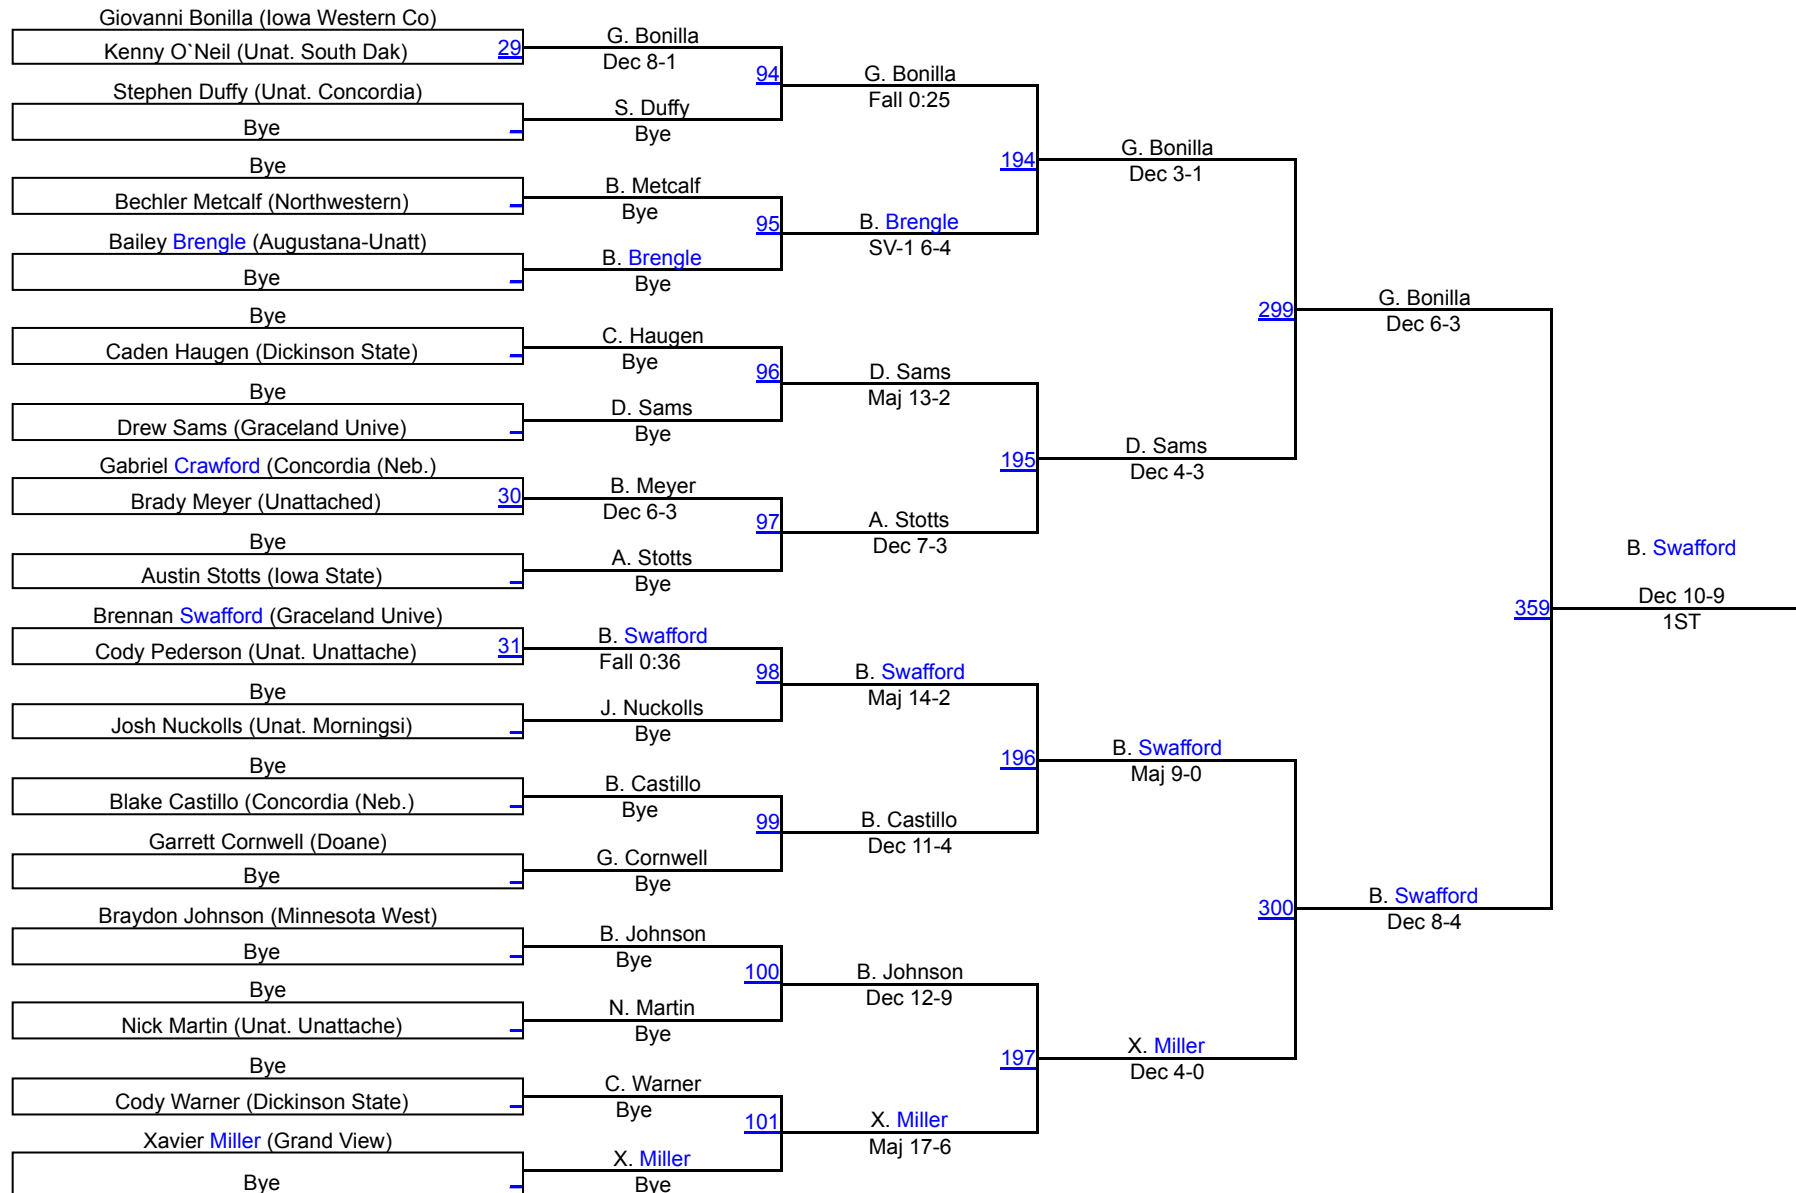

Sioux City Dave Edmonds Open

Open 149

Open 149

Sioux City Dave Edmonds Open

Open 157

Open 157

Sioux City Dave Edmonds Open

Open 165