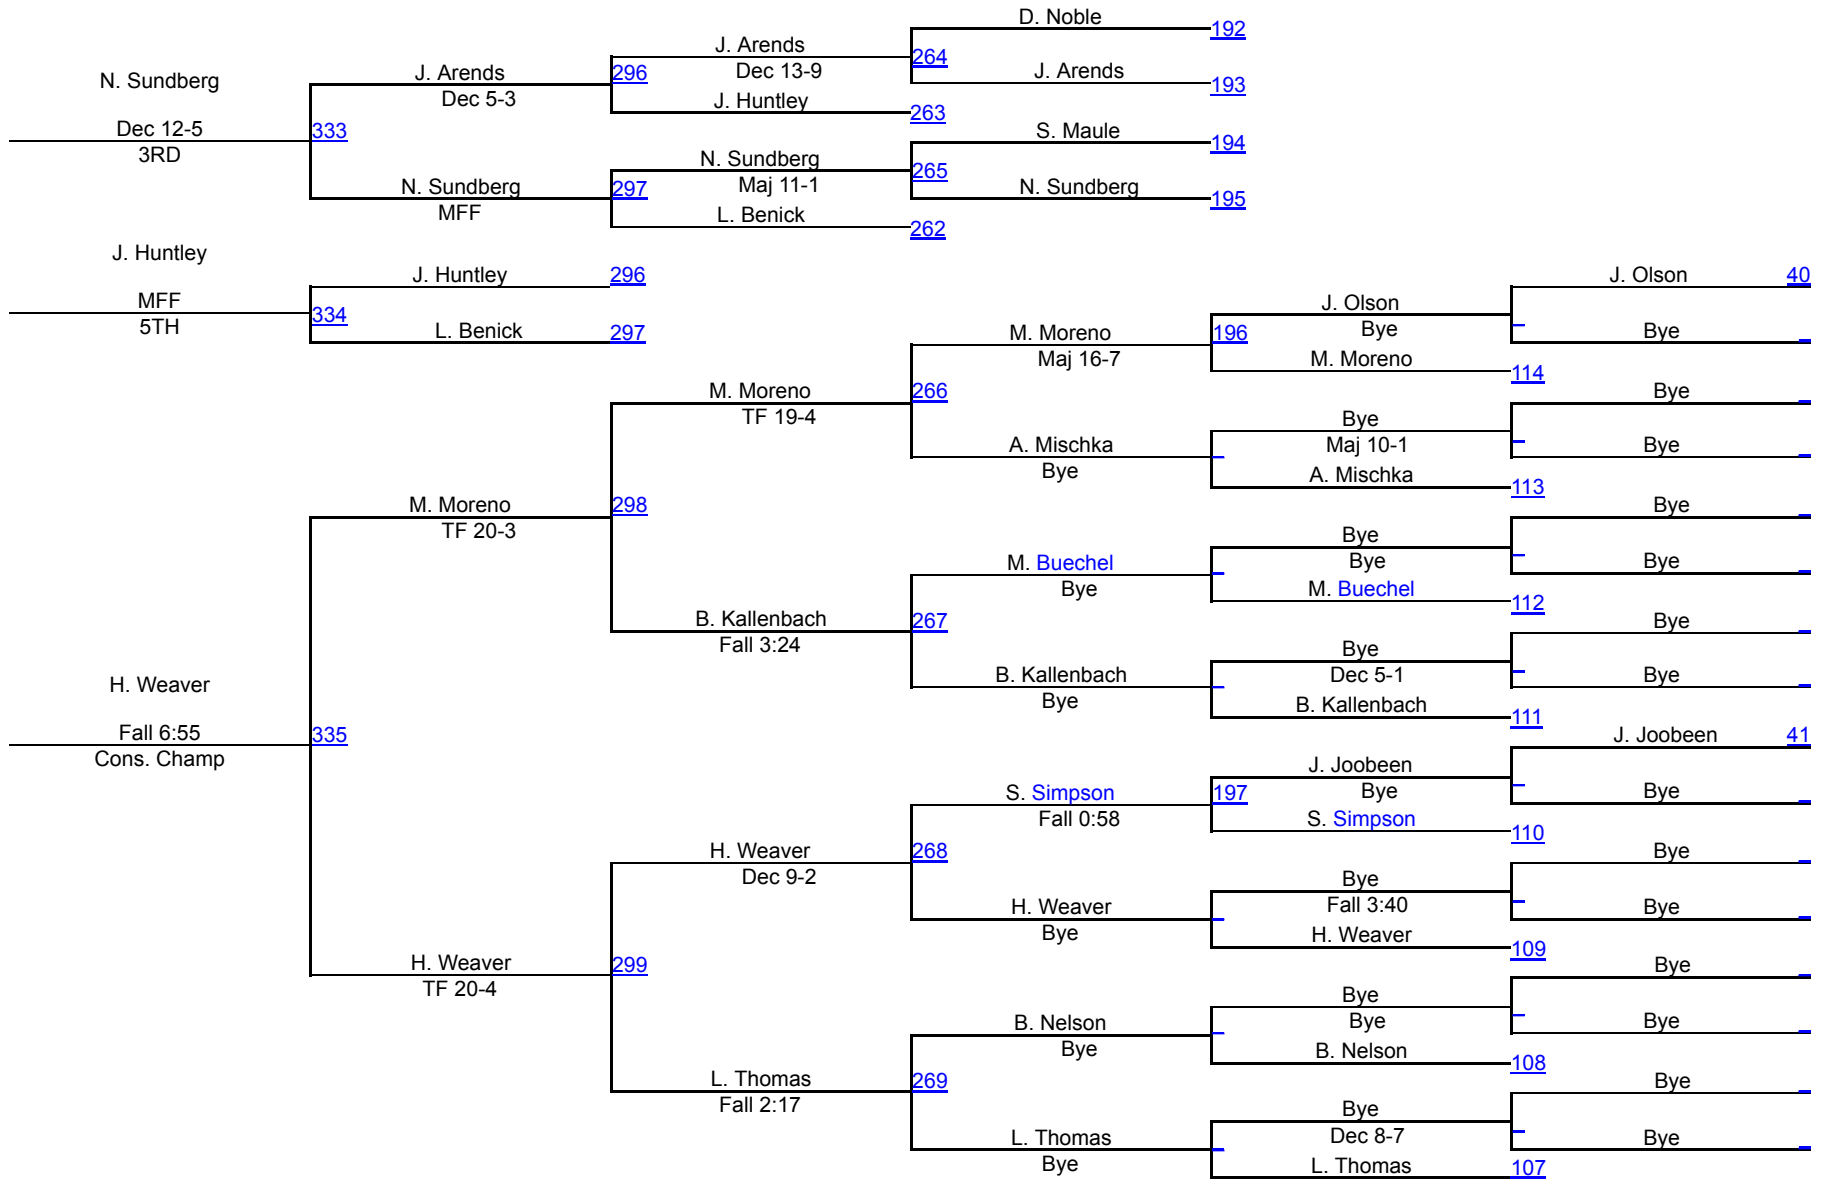

Gold 165

UWEC Don Parker Open

Gold 174

Gold 174

UWEC Don Parker Open

Gold 184

UWEC Don Parker Open

Gold 197

Gold 197

UWEC Don Parker Open

Gold 285