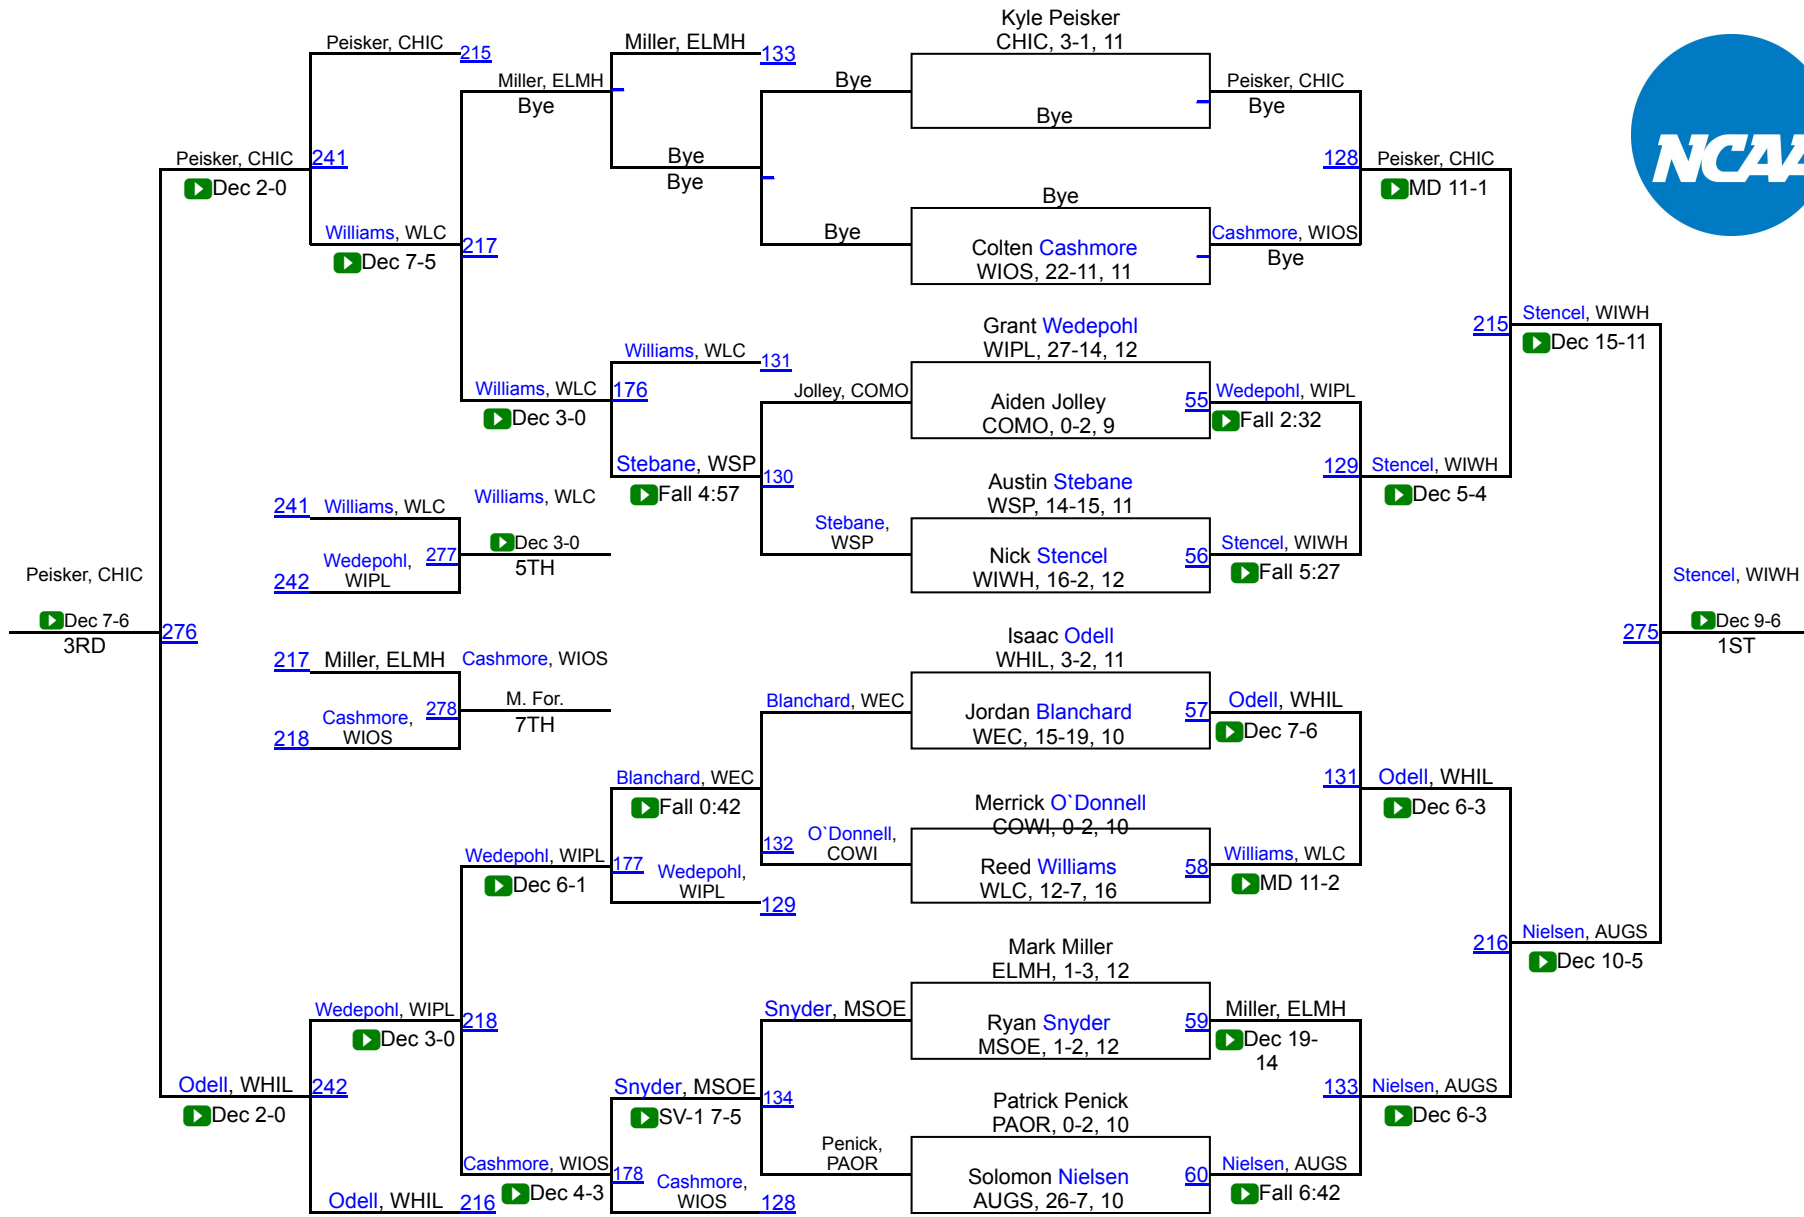

NCAA DIII Regional Upper Midwest

125

NCAA DIII Regional Upper Midwest

157

NCAA DIII Regional Upper Midwest

165

NCAA DIII Regional Upper Midwest

184

NCAA DIII Regional Upper Midwest

285