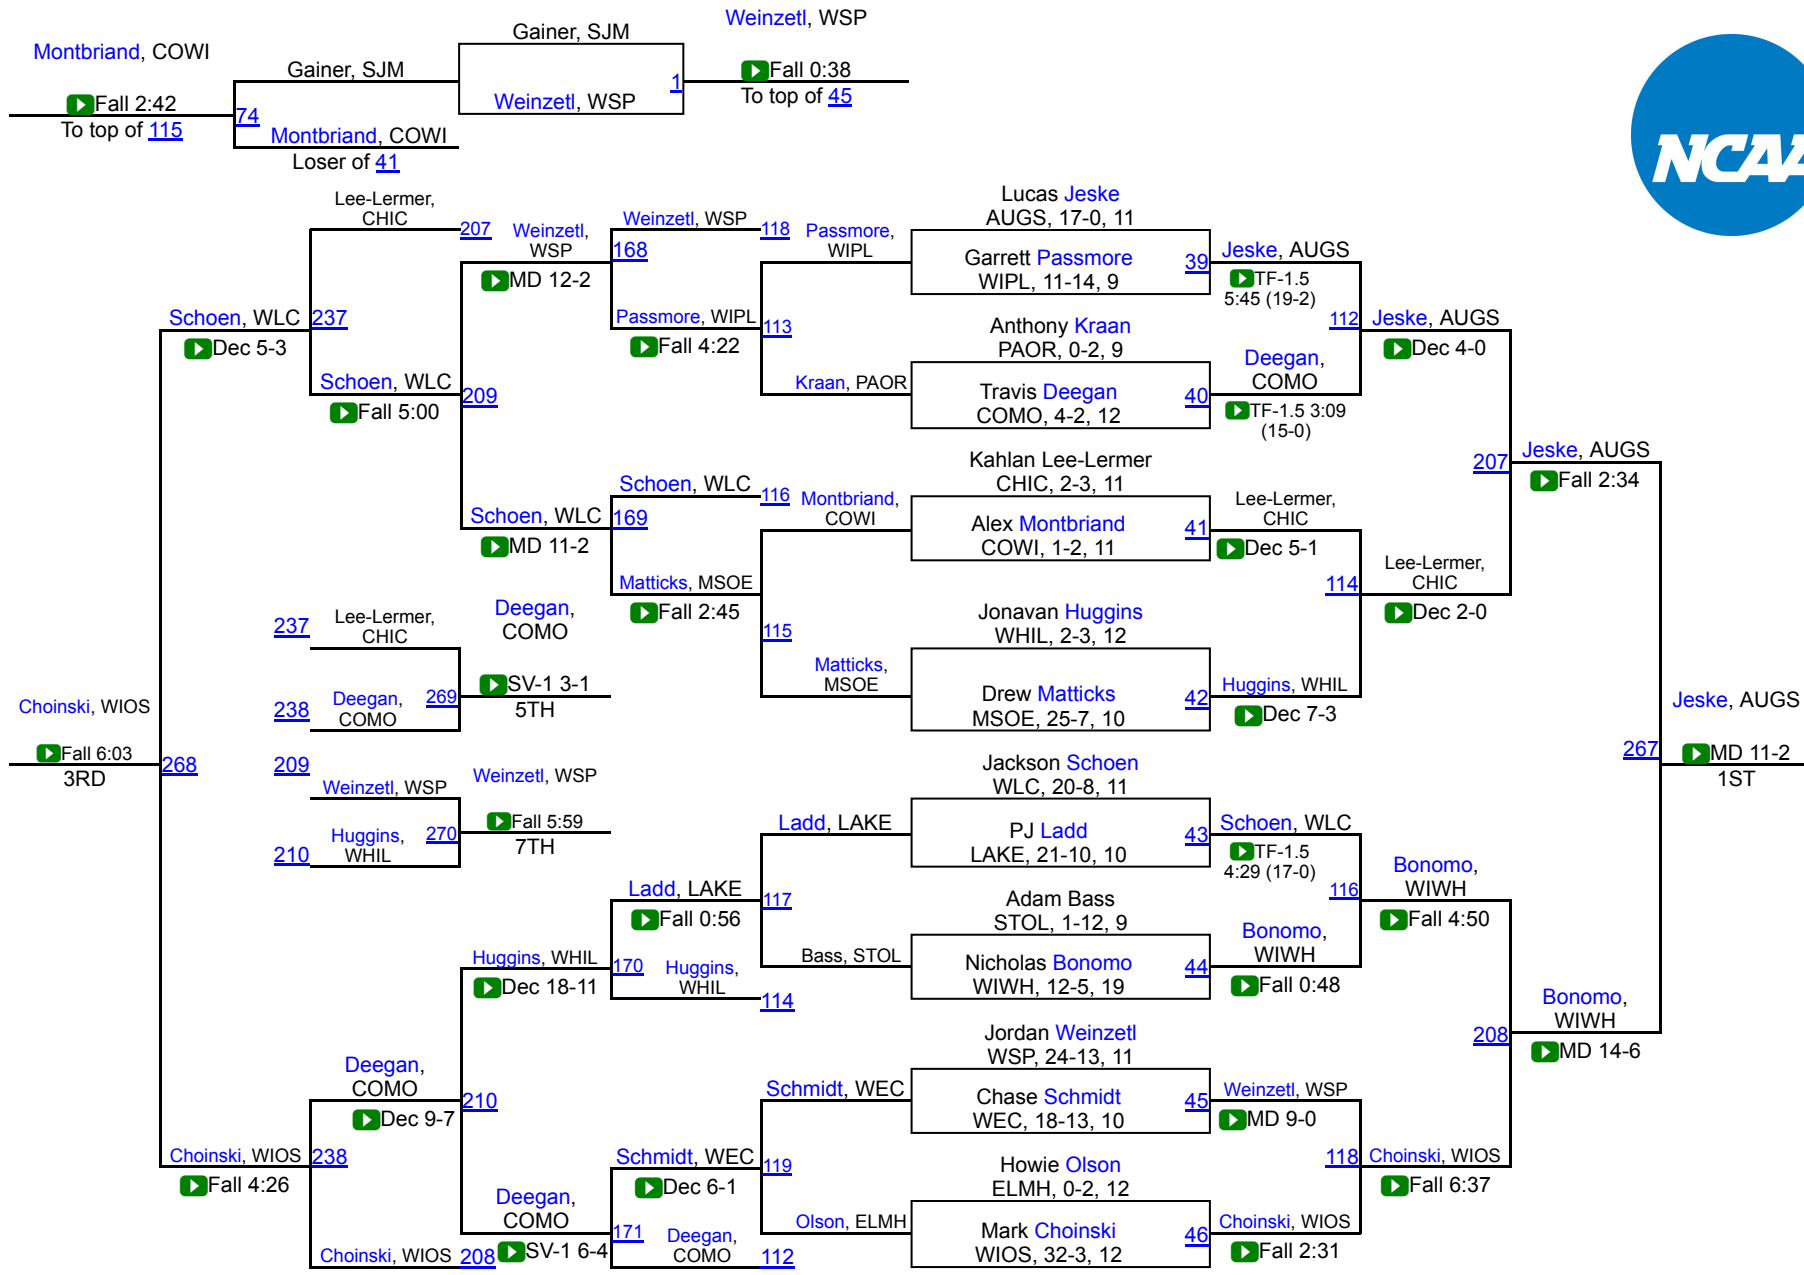

NCAA DIII Regional Upper Midwest

125

NCAA DIII Regional Upper Midwest

157

NCAA DIII Regional Upper Midwest

165

NCAA DIII Regional Upper Midwest

184

NCAA DIII Regional Upper Midwest

285