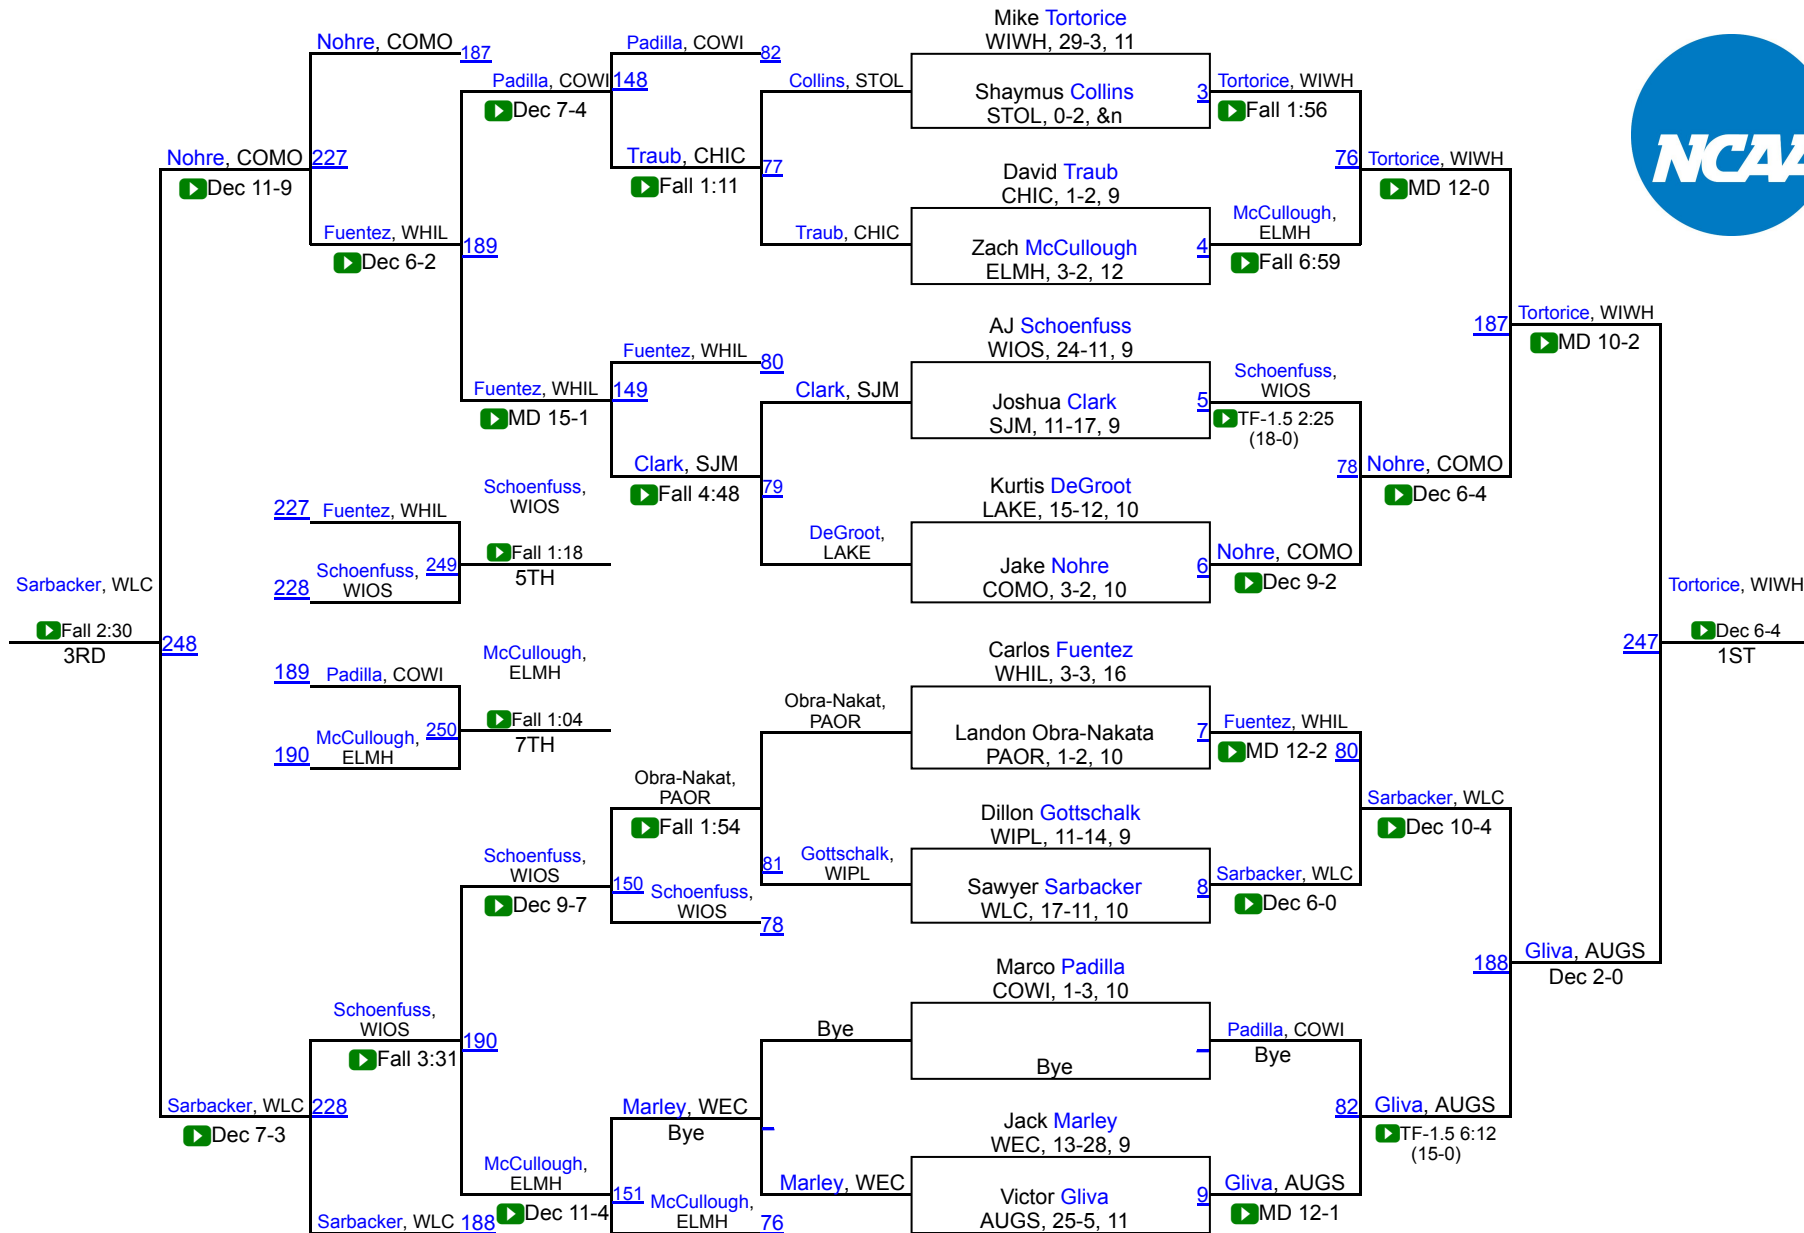

NCAA DIII Regional Upper Midwest

125

NCAA DIII Regional Upper Midwest

157

NCAA DIII Regional Upper Midwest

165

NCAA DIII Regional Upper Midwest

184

NCAA DIII Regional Upper Midwest

285