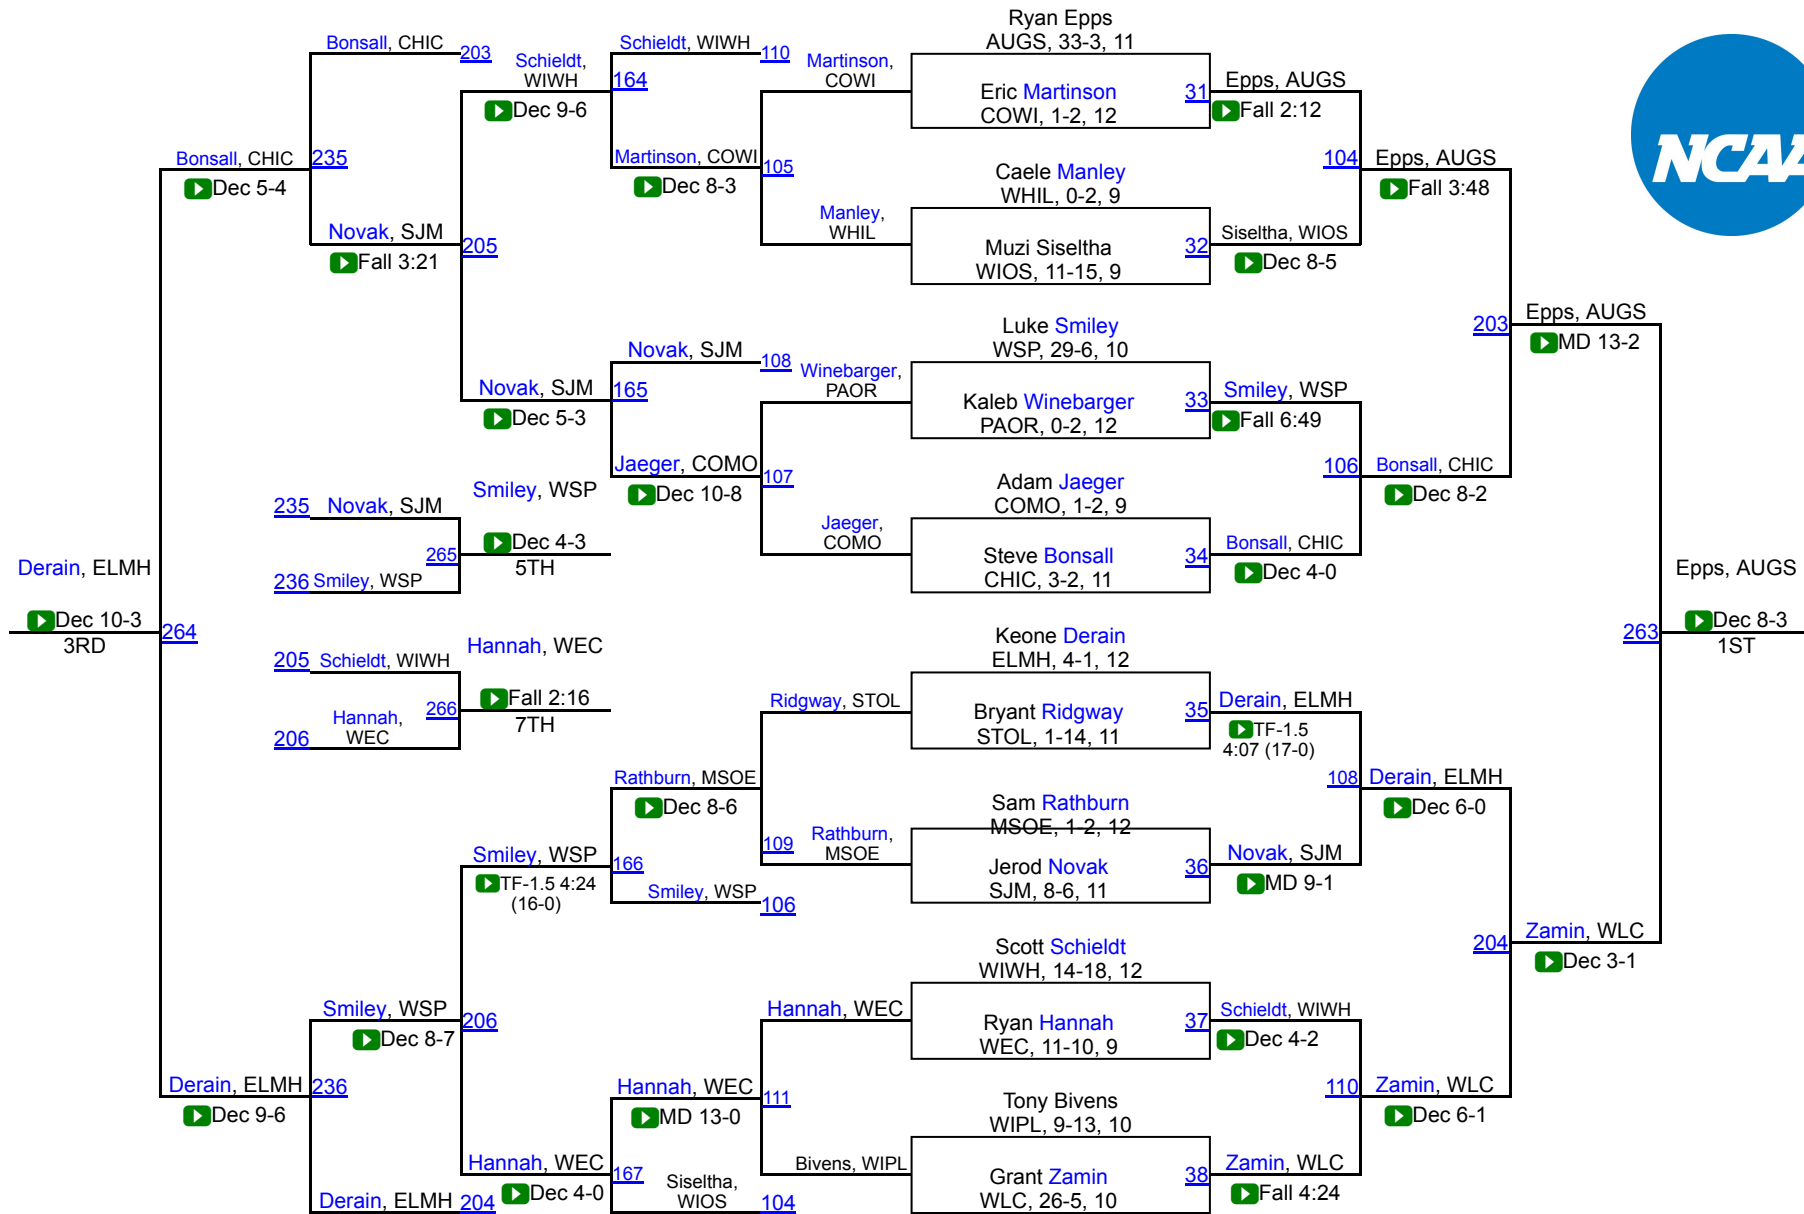

NCAA DIII Regional Upper Midwest

125

NCAA DIII Regional Upper Midwest

157

NCAA DIII Regional Upper Midwest

165

NCAA DIII Regional Upper Midwest

184

NCAA DIII Regional Upper Midwest

285