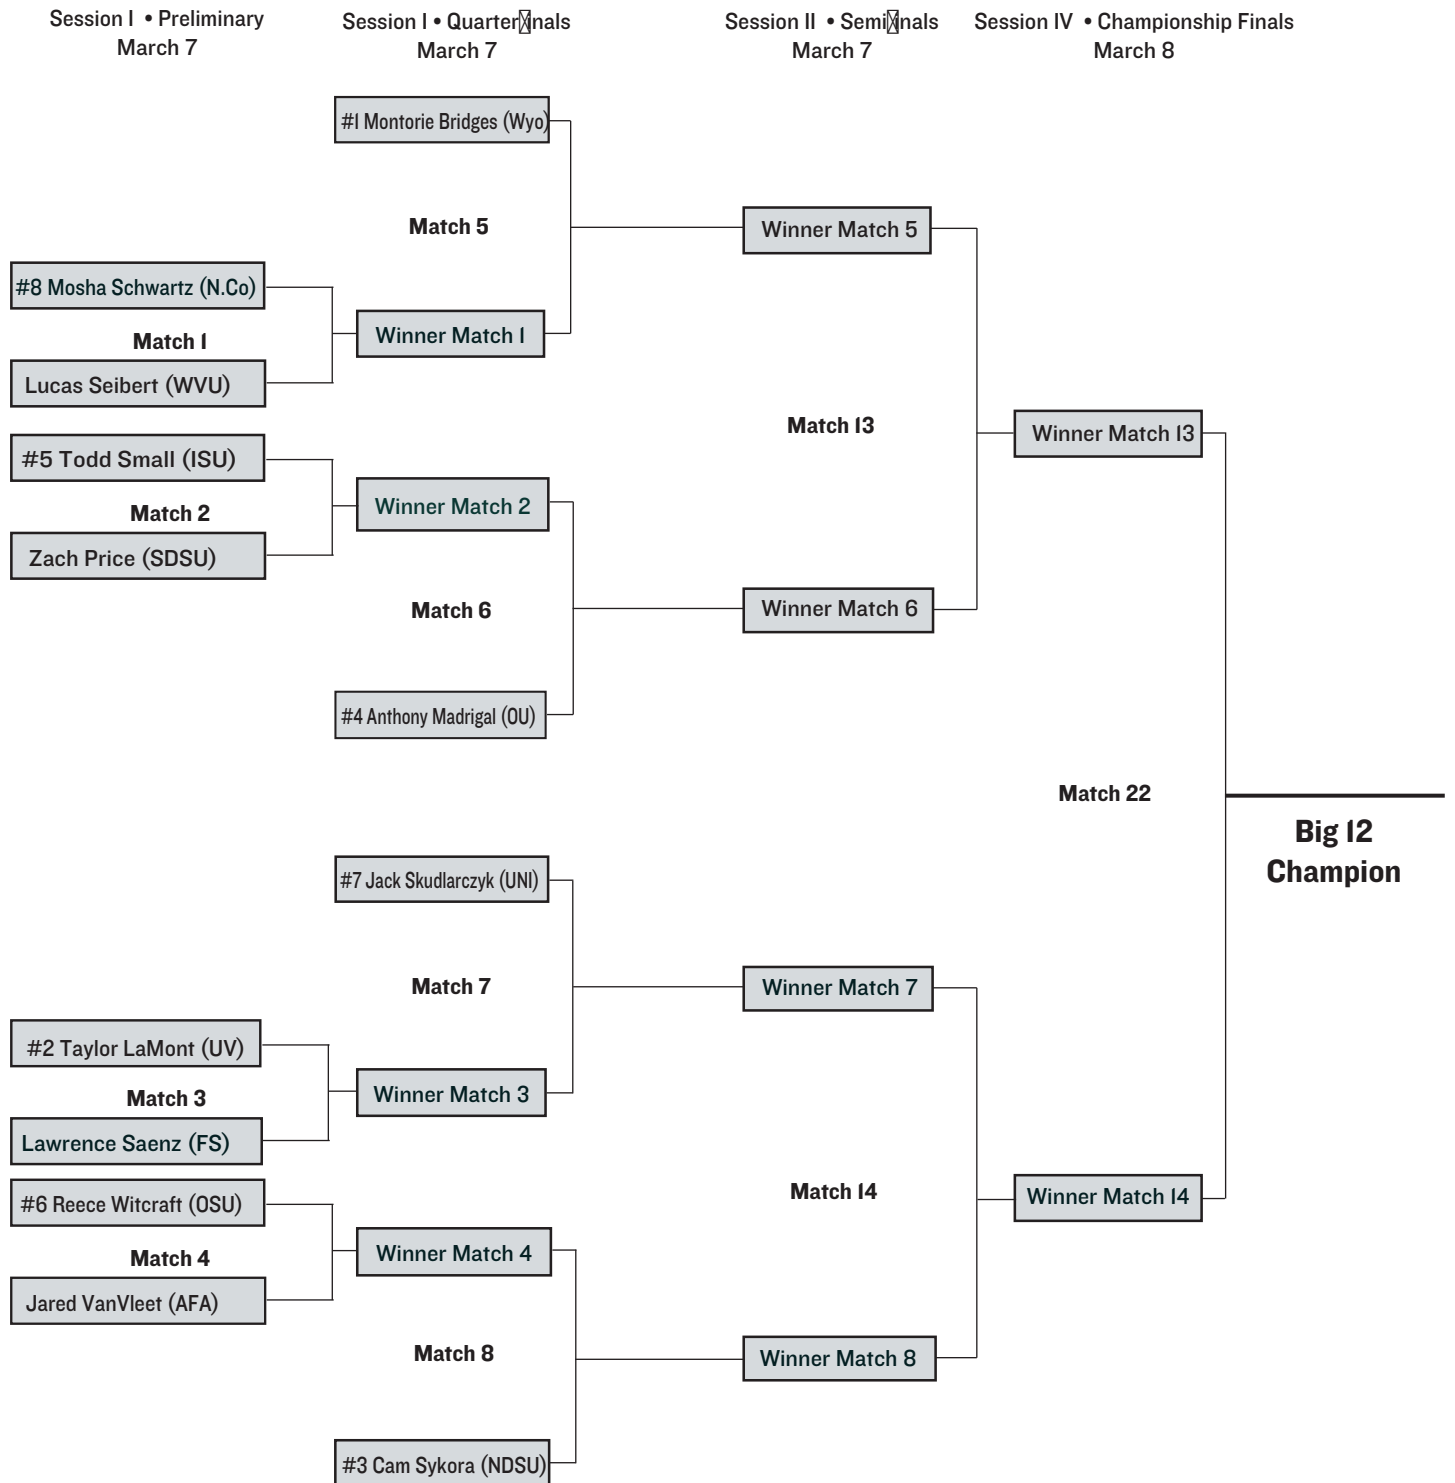

2020 WRESTLING CHAMPIONSHIP

125 Pound Bracket

2020 WRESTLING CHAMPIONSHIP

133 Pound Bracket

2020 WRESTLING CHAMPIONSHIP

141 Pound Bracket

2020 WRESTLING CHAMPIONSHIP

149 Pound Bracket

2020 WRESTLING CHAMPIONSHIP

157 Pound Bracket

2020 WRESTLING CHAMPIONSHIP

165 Pound Bracket

2020 WRESTLING CHAMPIONSHIP

174 Pound Bracket

2020 WRESTLING CHAMPIONSHIP

184 Pound Bracket

2020 WRESTLING CHAMPIONSHIP

197 Pound Bracket

2020 WRESTLING CHAMPIONSHIP

Heavyweight Bracket