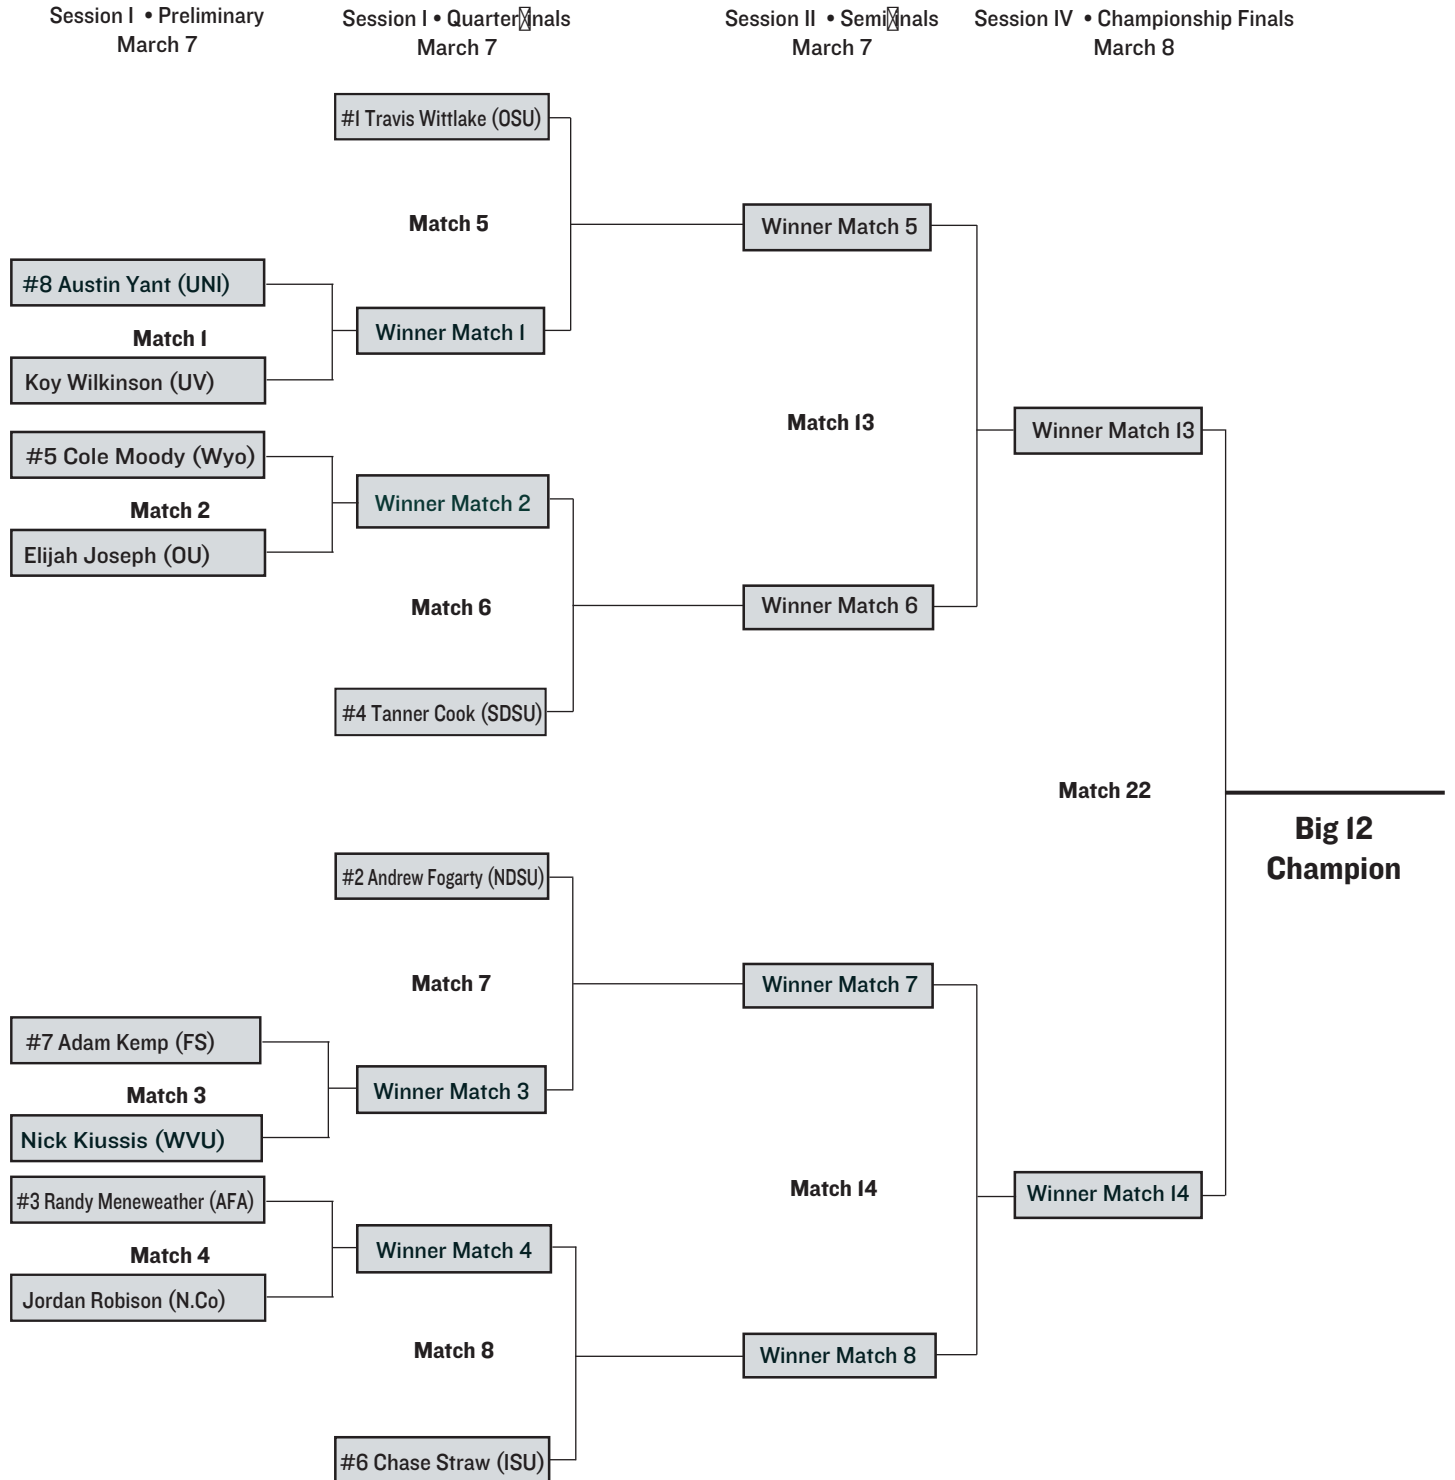

2020 WRESTLING CHAMPIONSHIP

125 Pound Bracket

2020 WRESTLING CHAMPIONSHIP

133 Pound Bracket

2020 WRESTLING CHAMPIONSHIP

141 Pound Bracket

2020 WRESTLING CHAMPIONSHIP

149 Pound Bracket

2020 WRESTLING CHAMPIONSHIP

157 Pound Bracket

2020 WRESTLING CHAMPIONSHIP

165 Pound Bracket

2020 WRESTLING CHAMPIONSHIP

174 Pound Bracket

2020 WRESTLING CHAMPIONSHIP

184 Pound Bracket

2020 WRESTLING CHAMPIONSHIP

197 Pound Bracket

2020 WRESTLING CHAMPIONSHIP

Heavyweight Bracket