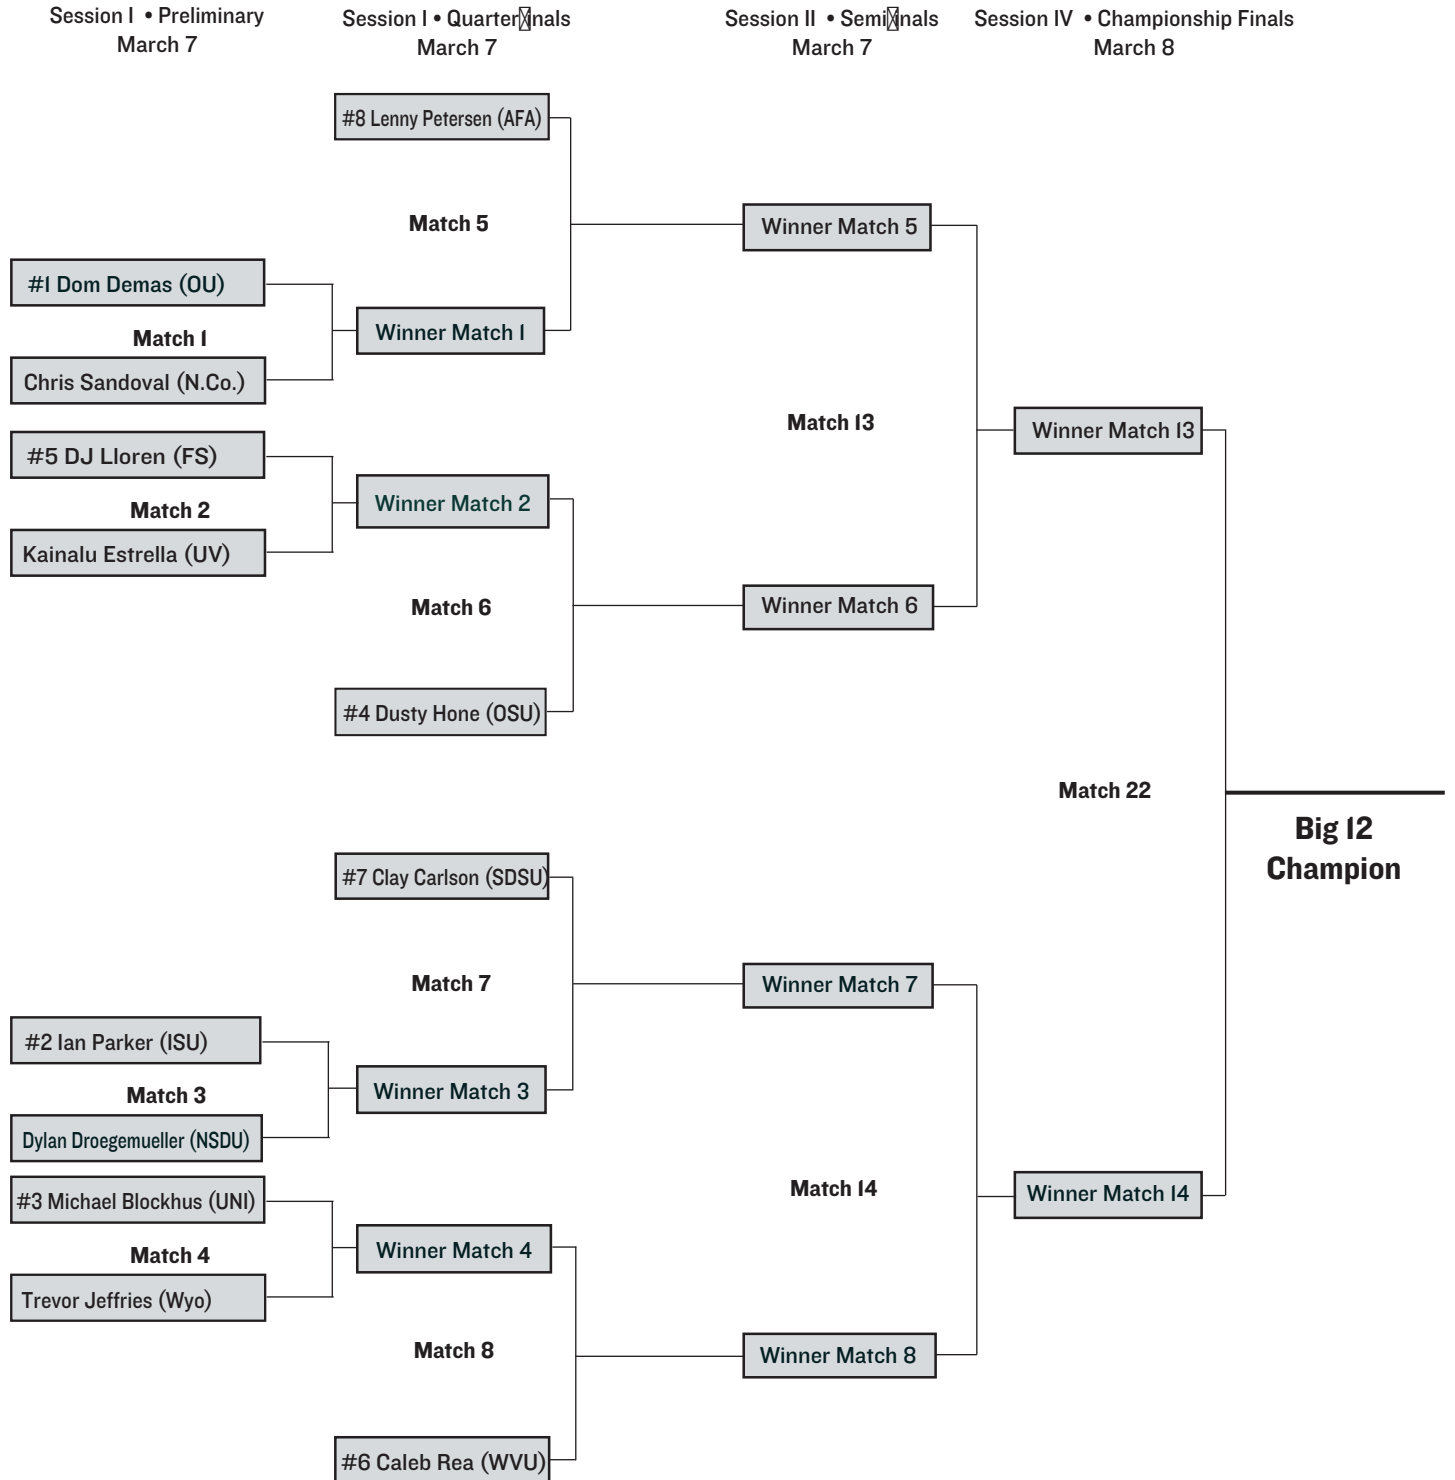

2020 WRESTLING CHAMPIONSHIP

125 Pound Bracket

2020 WRESTLING CHAMPIONSHIP

133 Pound Bracket

2020 WRESTLING CHAMPIONSHIP

141 Pound Bracket

2020 WRESTLING CHAMPIONSHIP

149 Pound Bracket

2020 WRESTLING CHAMPIONSHIP

157 Pound Bracket

2020 WRESTLING CHAMPIONSHIP

165 Pound Bracket

2020 WRESTLING CHAMPIONSHIP

174 Pound Bracket

2020 WRESTLING CHAMPIONSHIP

184 Pound Bracket

2020 WRESTLING CHAMPIONSHIP

197 Pound Bracket

2020 WRESTLING CHAMPIONSHIP

Heavyweight Bracket