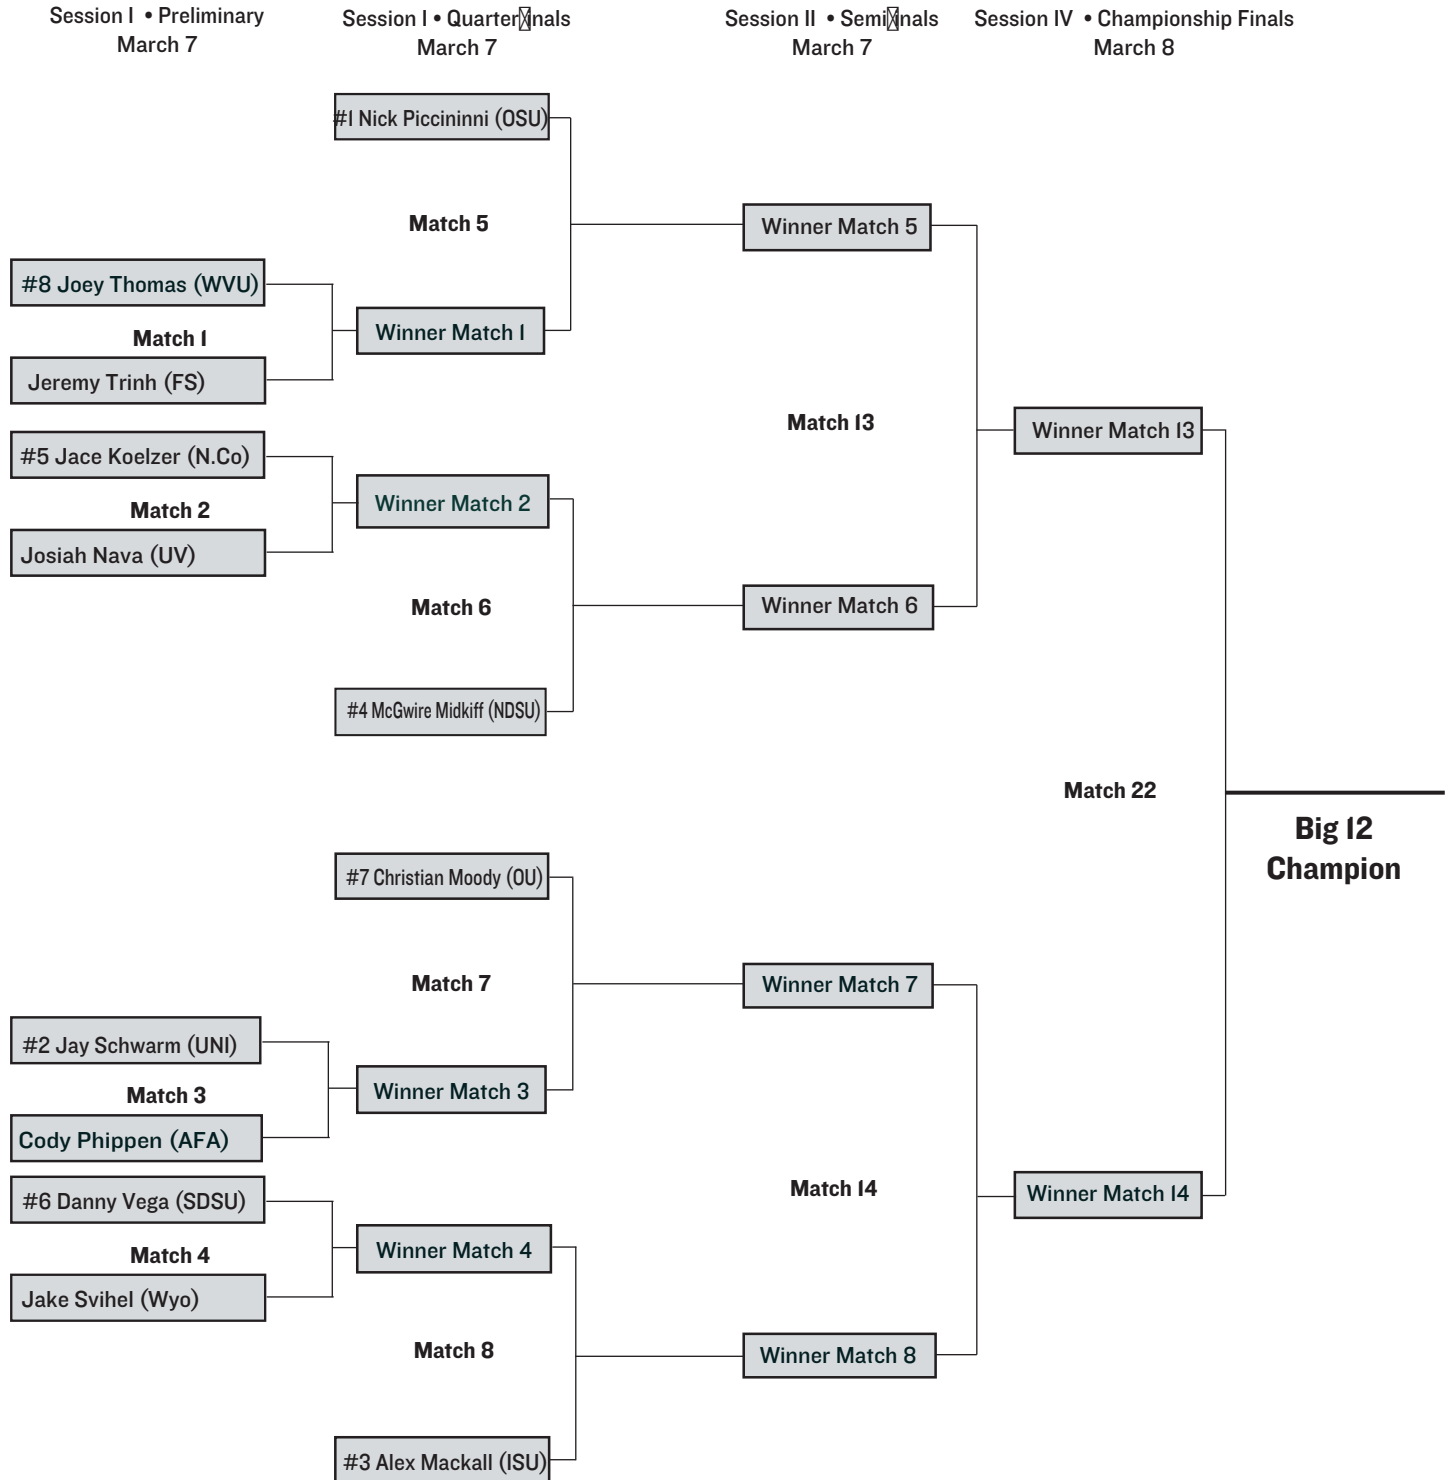

2020 WRESTLING CHAMPIONSHIP

125 Pound Bracket

2020 WRESTLING CHAMPIONSHIP

133 Pound Bracket

2020 WRESTLING CHAMPIONSHIP

141 Pound Bracket

2020 WRESTLING CHAMPIONSHIP

149 Pound Bracket

2020 WRESTLING CHAMPIONSHIP

157 Pound Bracket

2020 WRESTLING CHAMPIONSHIP

165 Pound Bracket

2020 WRESTLING CHAMPIONSHIP

174 Pound Bracket

2020 WRESTLING CHAMPIONSHIP

184 Pound Bracket

2020 WRESTLING CHAMPIONSHIP

197 Pound Bracket

2020 WRESTLING CHAMPIONSHIP

Heavyweight Bracket