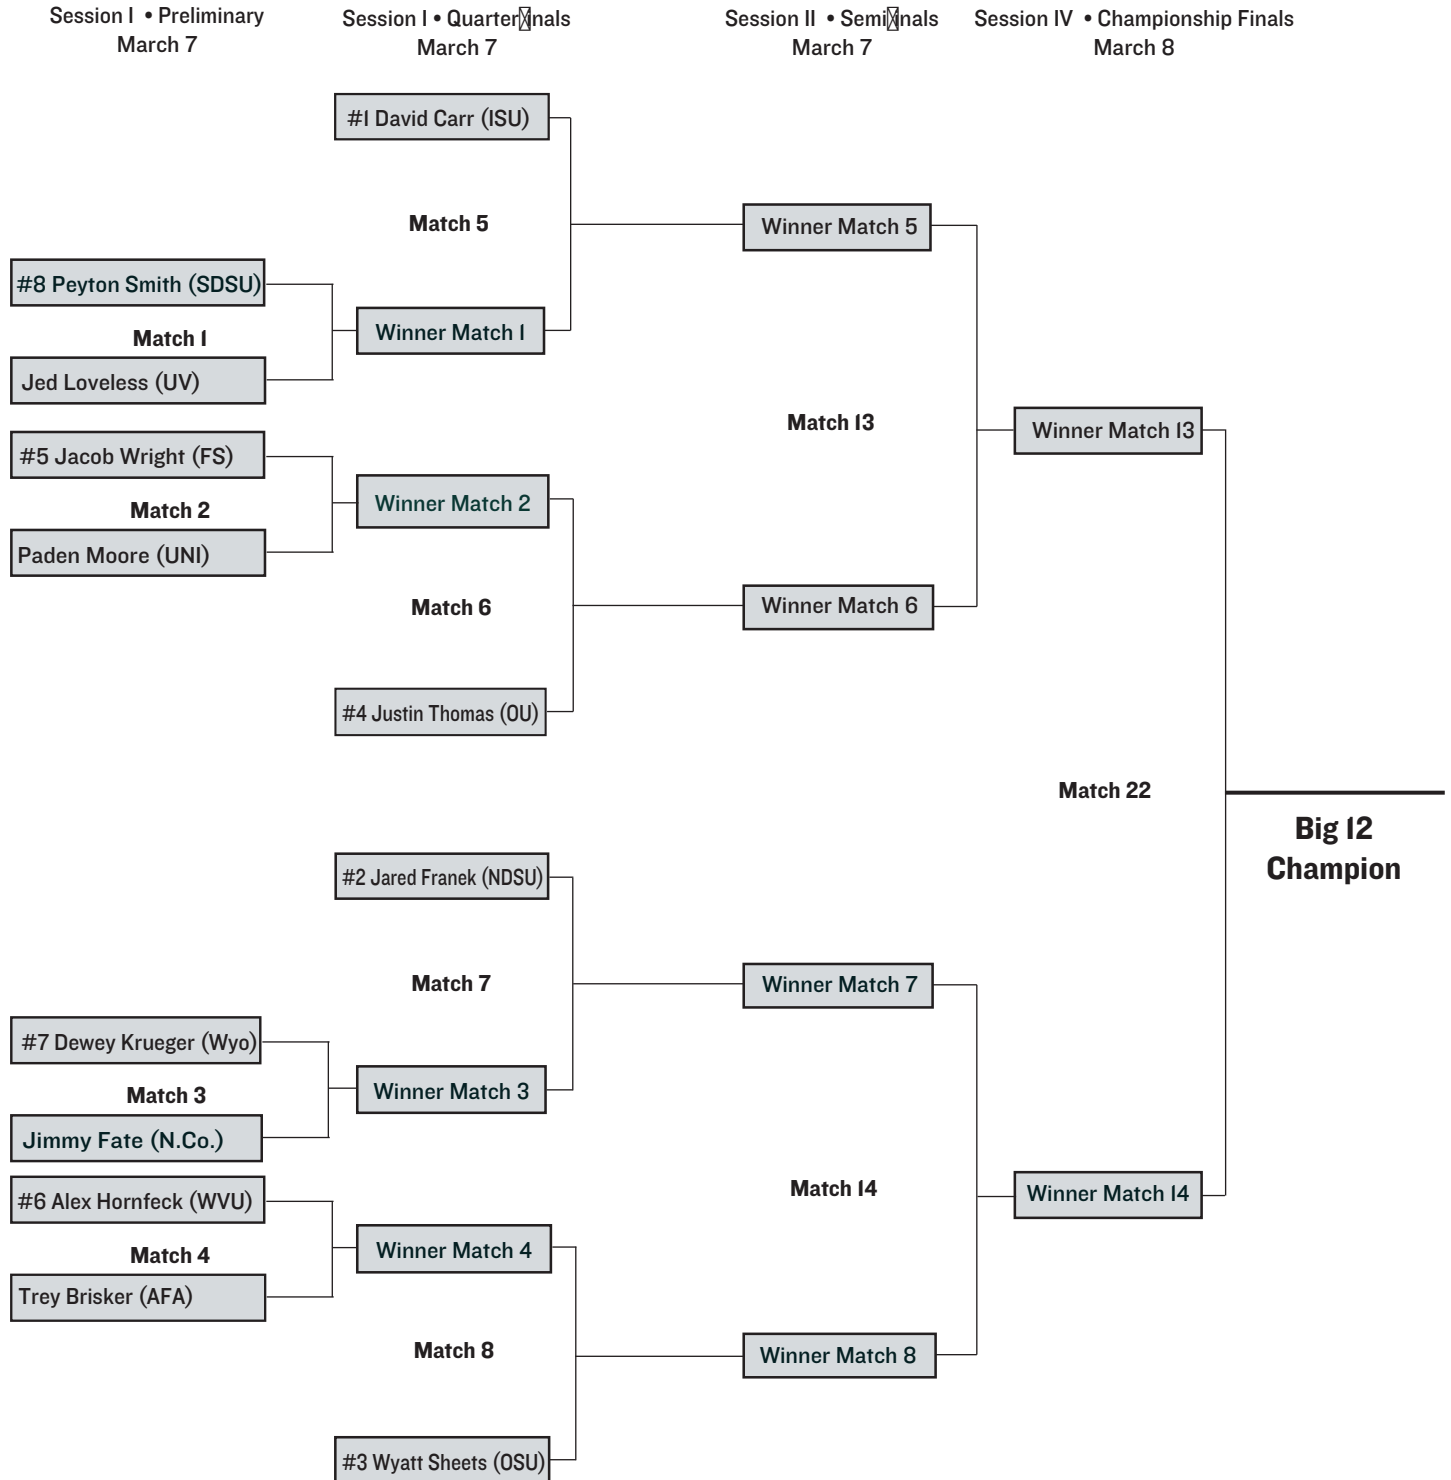

2020 WRESTLING CHAMPIONSHIP

125 Pound Bracket

2020 WRESTLING CHAMPIONSHIP

133 Pound Bracket

2020 WRESTLING CHAMPIONSHIP

141 Pound Bracket

2020 WRESTLING CHAMPIONSHIP

149 Pound Bracket

2020 WRESTLING CHAMPIONSHIP

157 Pound Bracket

2020 WRESTLING CHAMPIONSHIP

165 Pound Bracket

2020 WRESTLING CHAMPIONSHIP

174 Pound Bracket

2020 WRESTLING CHAMPIONSHIP

184 Pound Bracket

2020 WRESTLING CHAMPIONSHIP

197 Pound Bracket

2020 WRESTLING CHAMPIONSHIP

Heavyweight Bracket