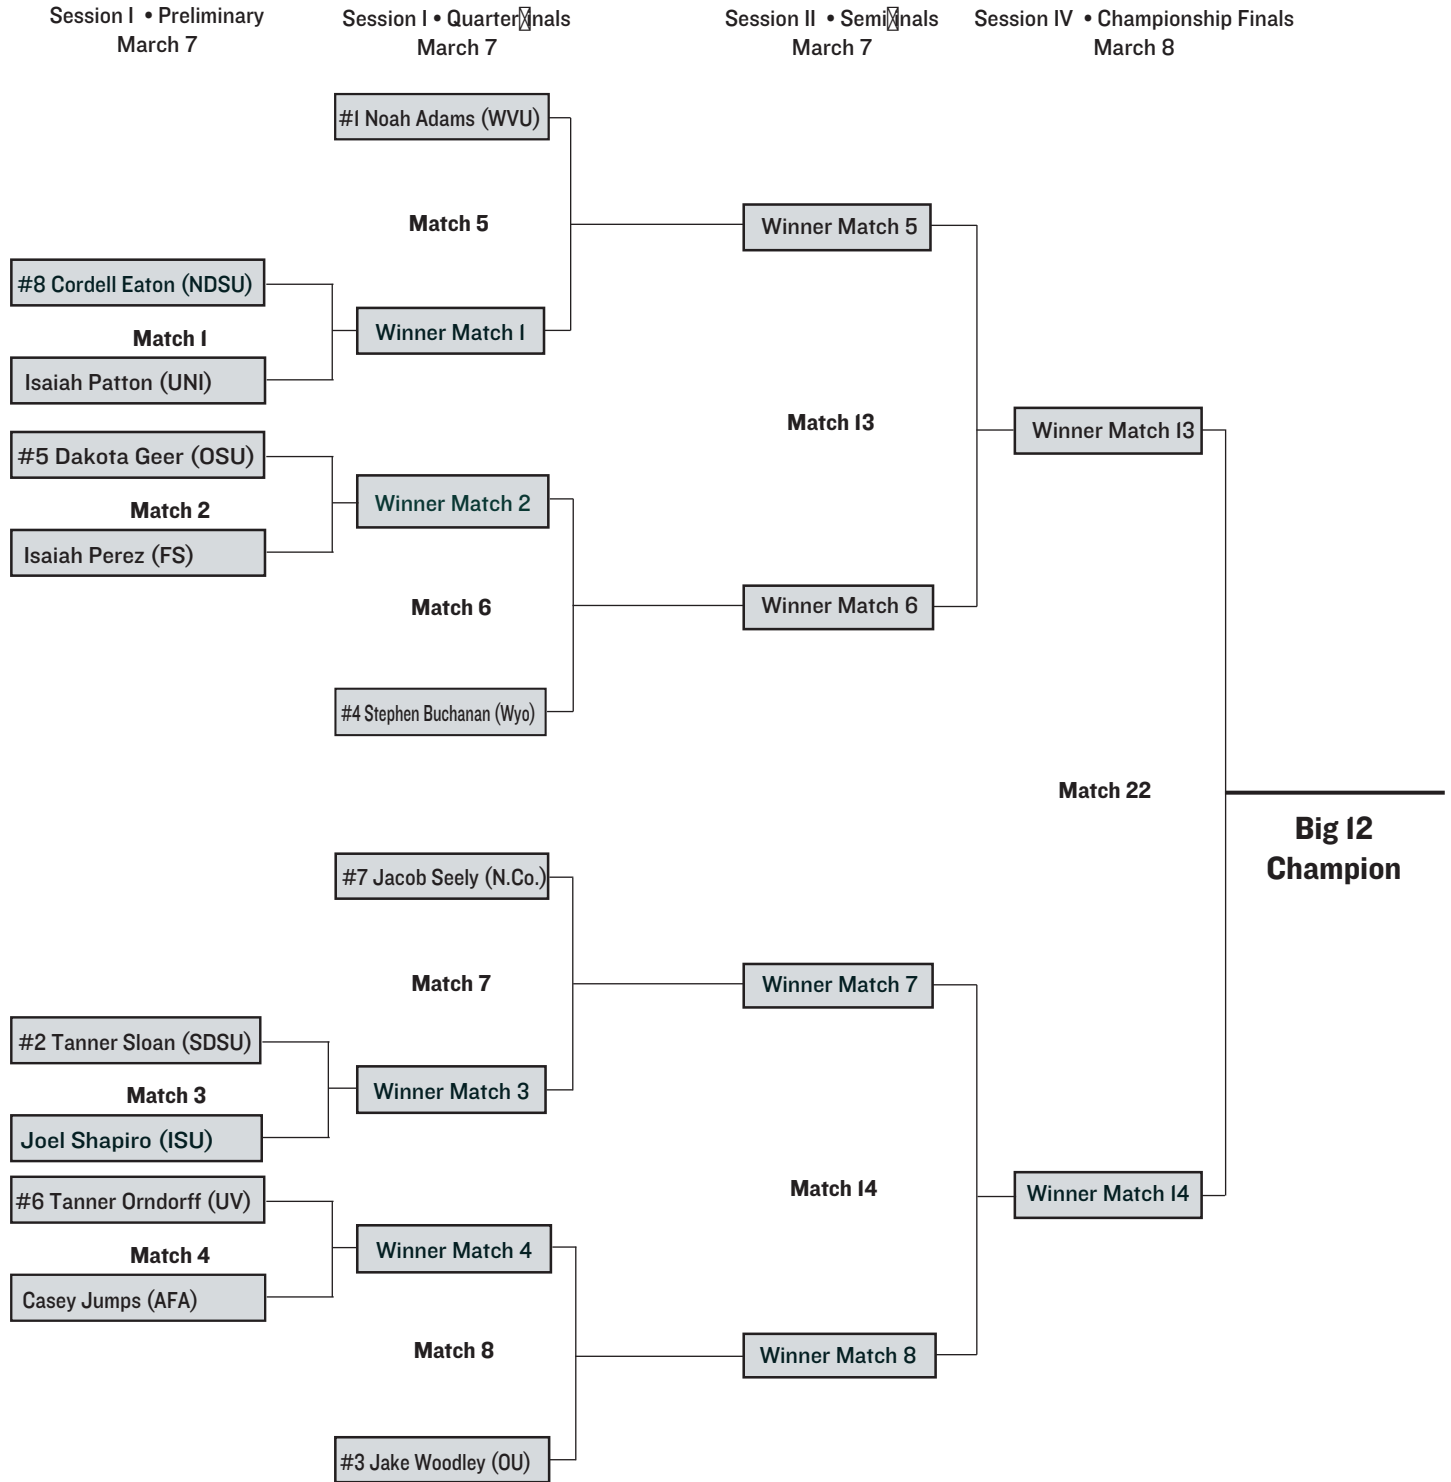

2020 WRESTLING CHAMPIONSHIP

125 Pound Bracket

2020 WRESTLING CHAMPIONSHIP

133 Pound Bracket

2020 WRESTLING CHAMPIONSHIP

141 Pound Bracket

2020 WRESTLING CHAMPIONSHIP

149 Pound Bracket

2020 WRESTLING CHAMPIONSHIP

157 Pound Bracket

2020 WRESTLING CHAMPIONSHIP

165 Pound Bracket

2020 WRESTLING CHAMPIONSHIP

174 Pound Bracket

2020 WRESTLING CHAMPIONSHIP

184 Pound Bracket

2020 WRESTLING CHAMPIONSHIP

197 Pound Bracket

2020 WRESTLING CHAMPIONSHIP

Heavyweight Bracket