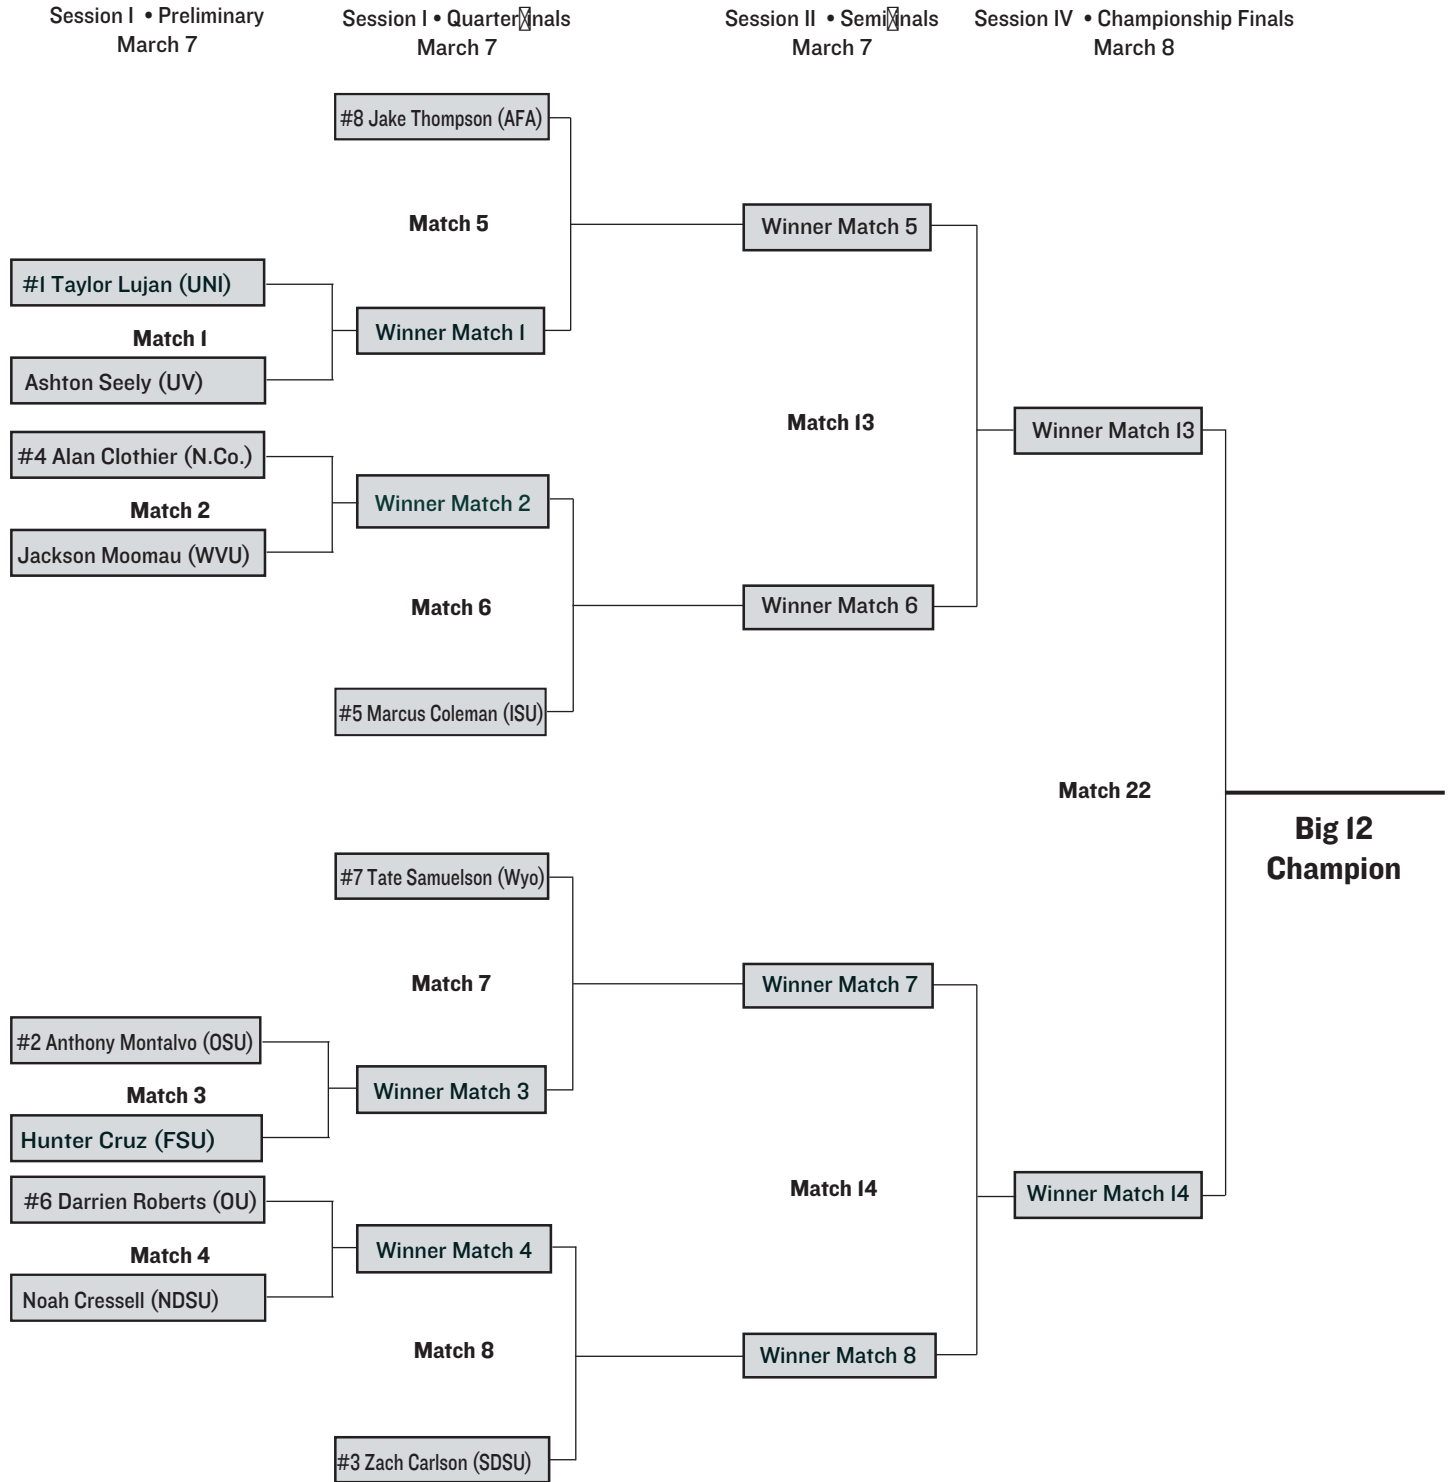

2020 WRESTLING CHAMPIONSHIP

125 Pound Bracket

2020 WRESTLING CHAMPIONSHIP

133 Pound Bracket

2020 WRESTLING CHAMPIONSHIP

141 Pound Bracket

2020 WRESTLING CHAMPIONSHIP

149 Pound Bracket

2020 WRESTLING CHAMPIONSHIP

157 Pound Bracket

2020 WRESTLING CHAMPIONSHIP

165 Pound Bracket

2020 WRESTLING CHAMPIONSHIP

174 Pound Bracket

2020 WRESTLING CHAMPIONSHIP

184 Pound Bracket

2020 WRESTLING CHAMPIONSHIP

197 Pound Bracket

2020 WRESTLING CHAMPIONSHIP

Heavyweight Bracket