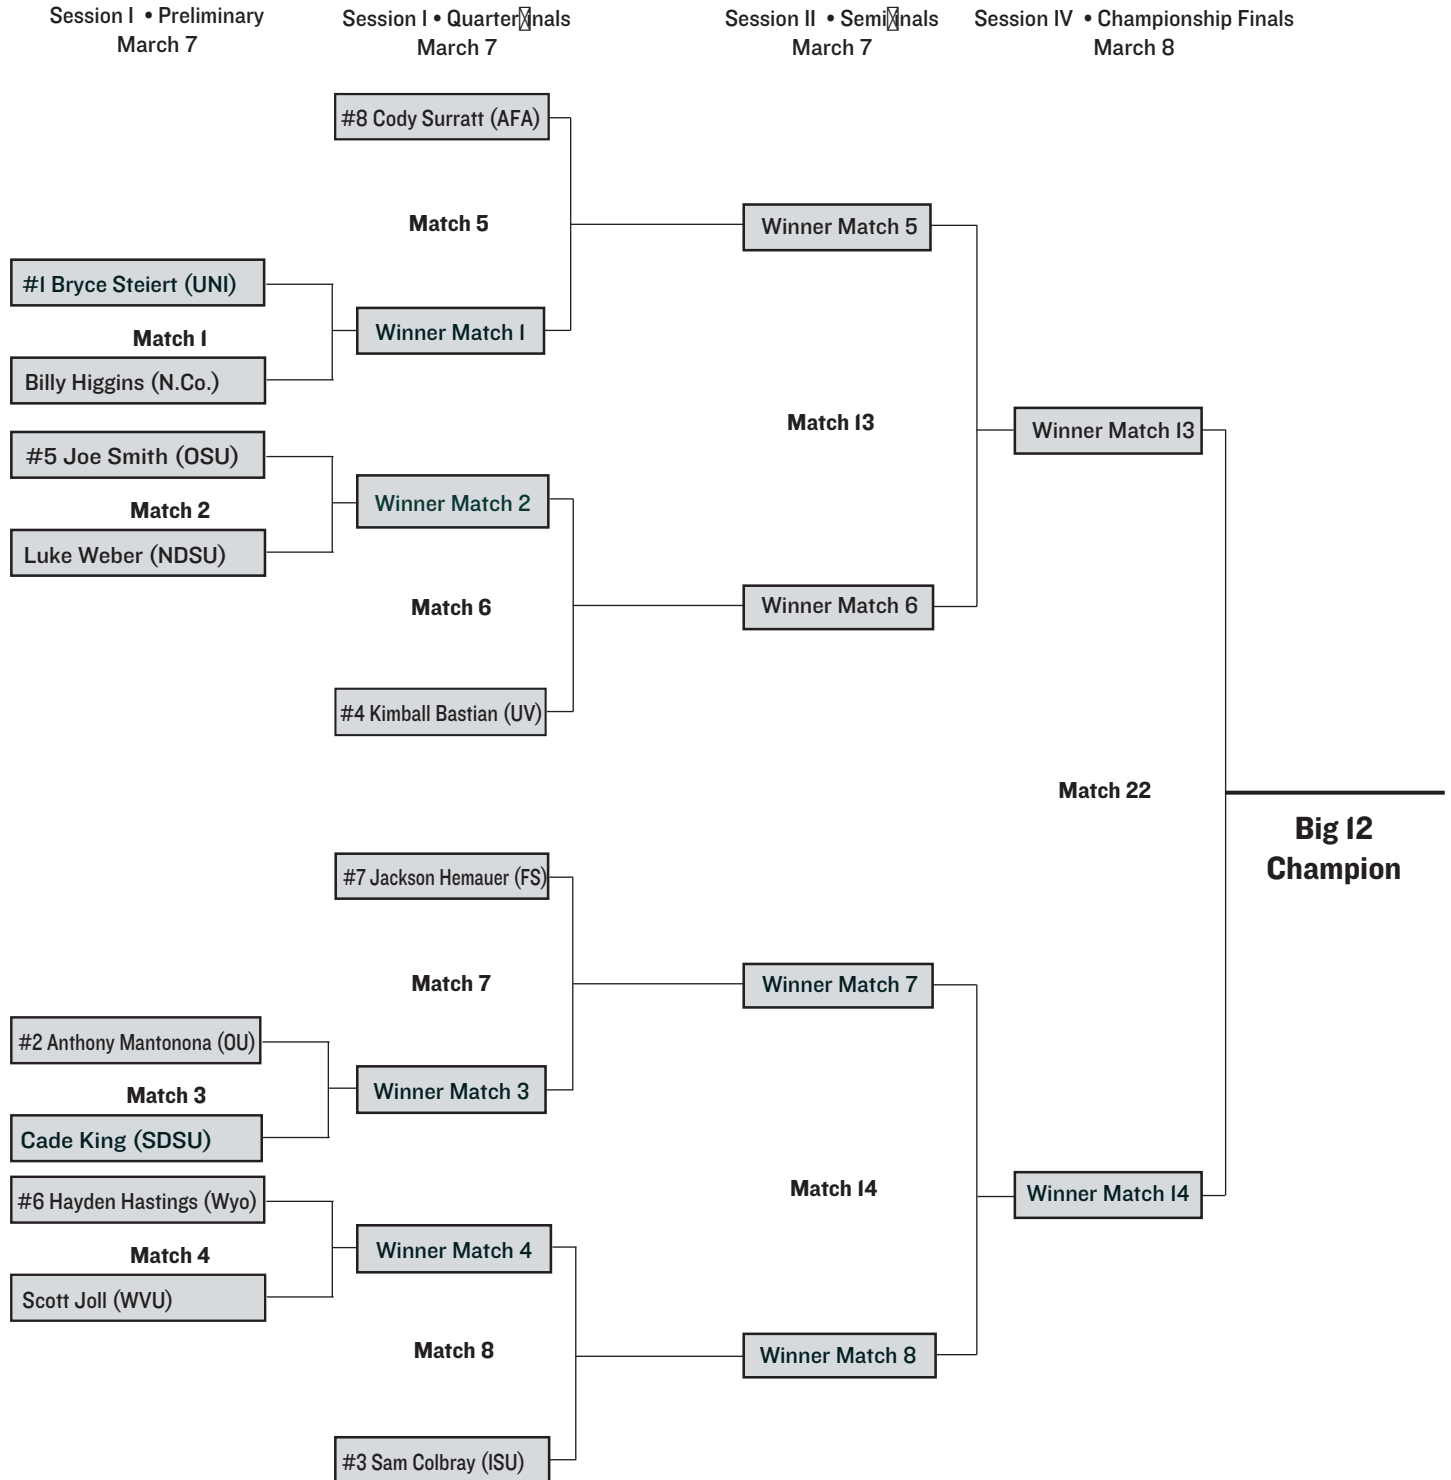

2020 WRESTLING CHAMPIONSHIP

125 Pound Bracket

2020 WRESTLING CHAMPIONSHIP

133 Pound Bracket

2020 WRESTLING CHAMPIONSHIP

141 Pound Bracket

2020 WRESTLING CHAMPIONSHIP

149 Pound Bracket

2020 WRESTLING CHAMPIONSHIP

157 Pound Bracket

2020 WRESTLING CHAMPIONSHIP

165 Pound Bracket

2020 WRESTLING CHAMPIONSHIP

174 Pound Bracket

2020 WRESTLING CHAMPIONSHIP

184 Pound Bracket

2020 WRESTLING CHAMPIONSHIP

197 Pound Bracket

2020 WRESTLING CHAMPIONSHIP

Heavyweight Bracket