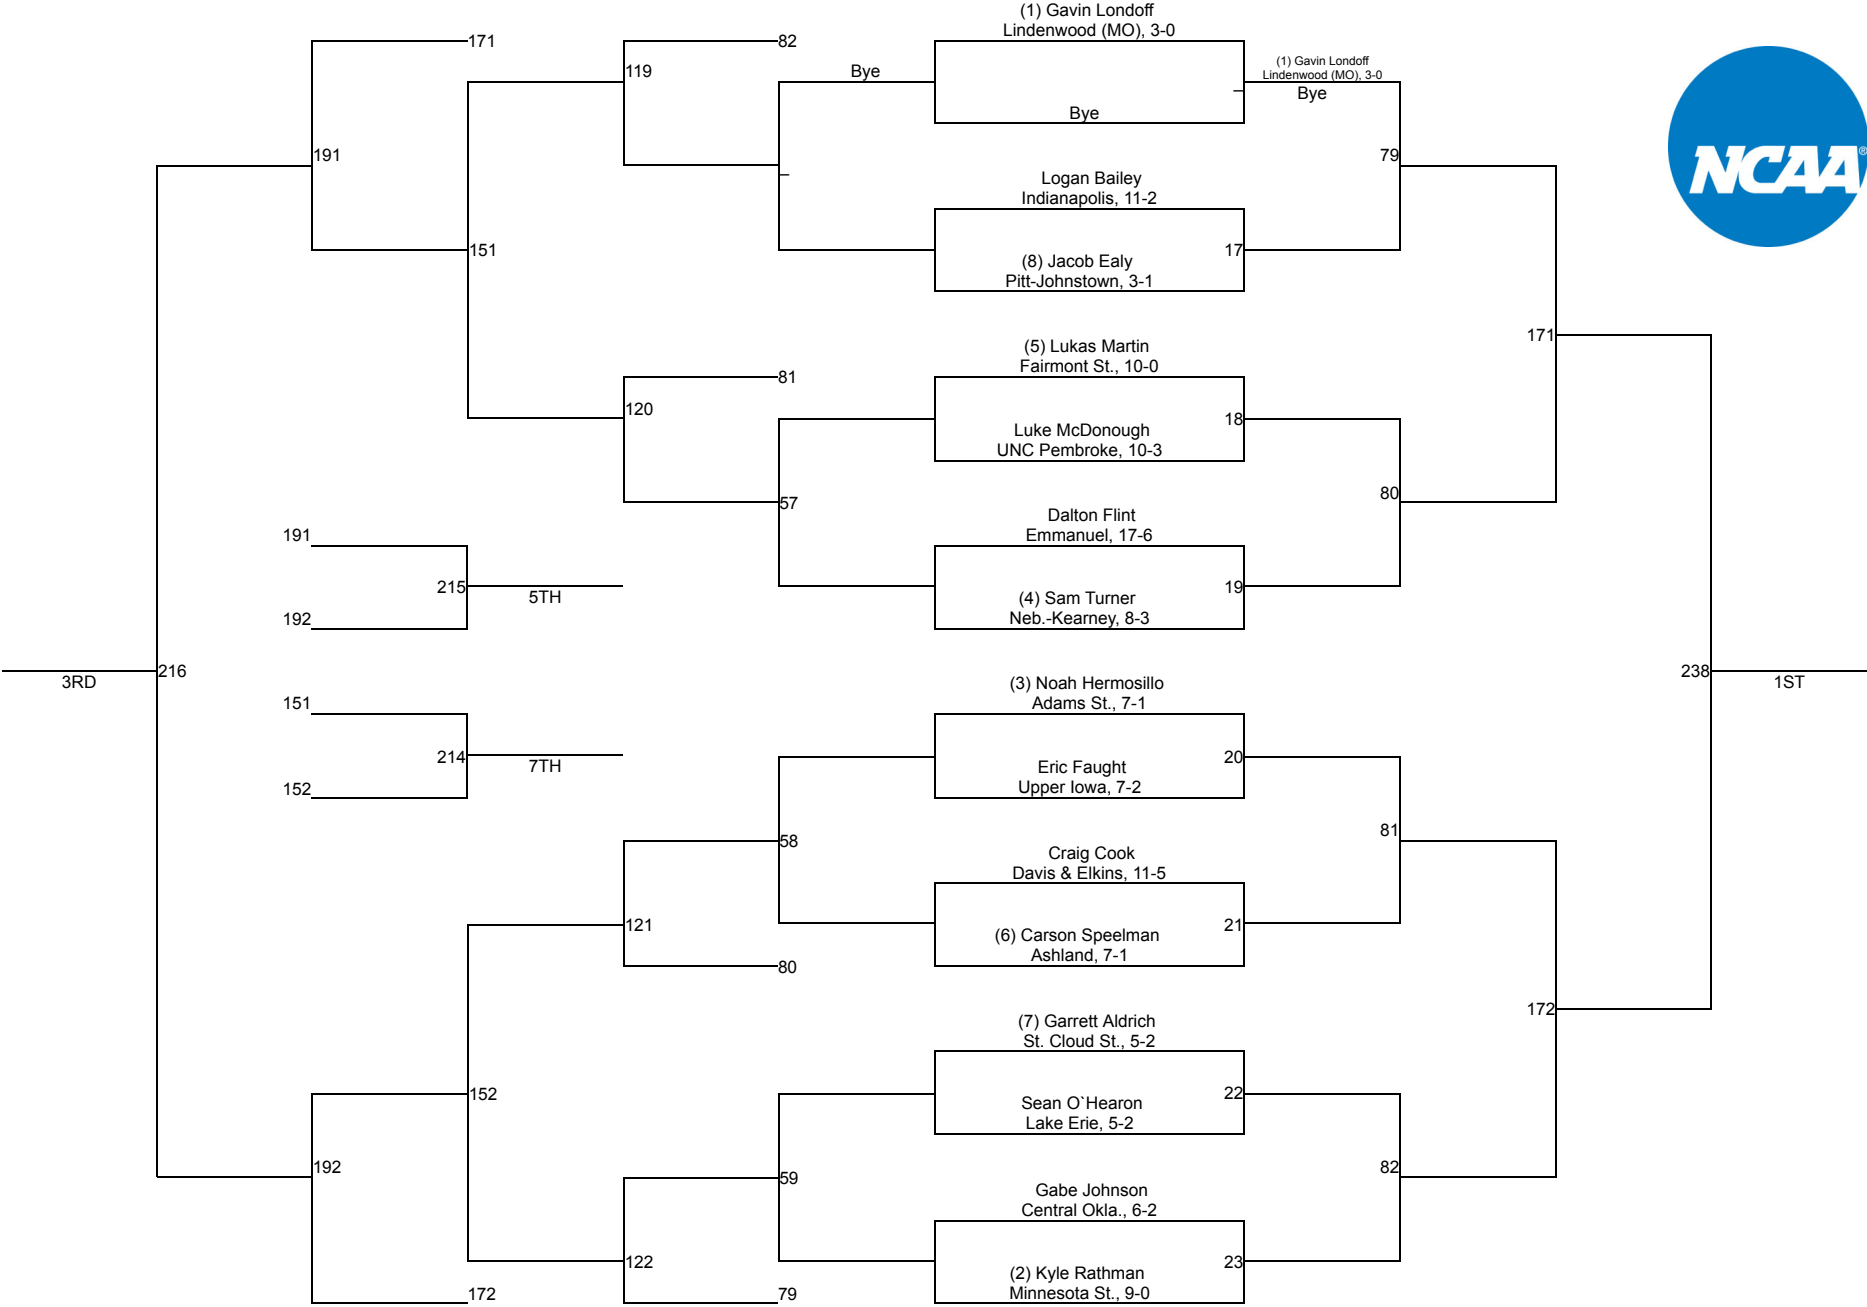

NCAA Division II Championships

149

Saturday Session II	Friday Session I	Saturday Session II	Saturday Night Session III