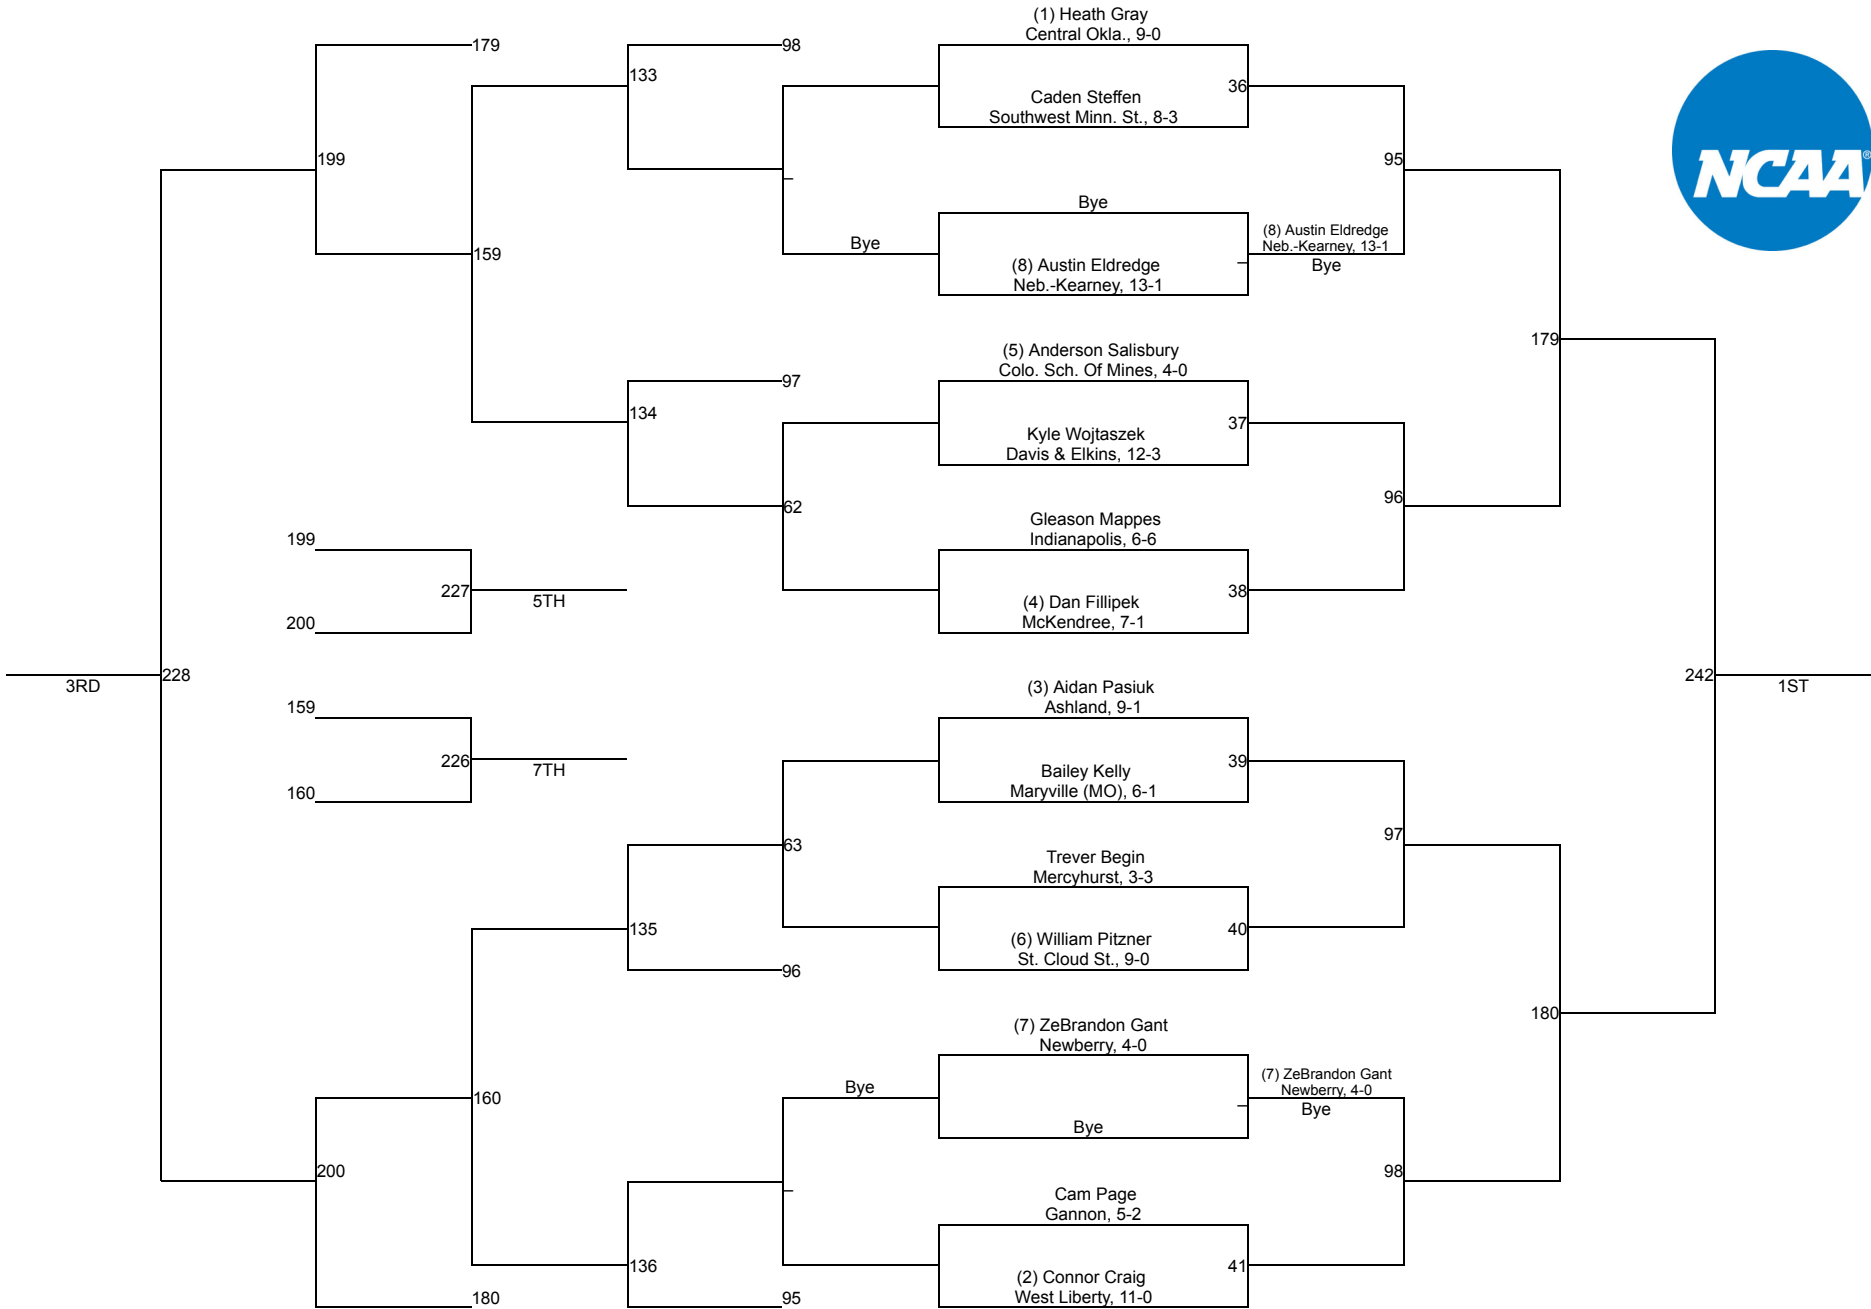

# NCAA Division II Championships

174

Saturday Session II	Friday Session I	Saturday Session II	Saturday Night Session III
---------------------	------------------	---------------------	----------------------------

# NCAA Division II Championships

184

Saturday Session II	Friday Session I	Saturday Session II	Saturday Night Session III
------------------------	---------------------	------------------------	-------------------------------