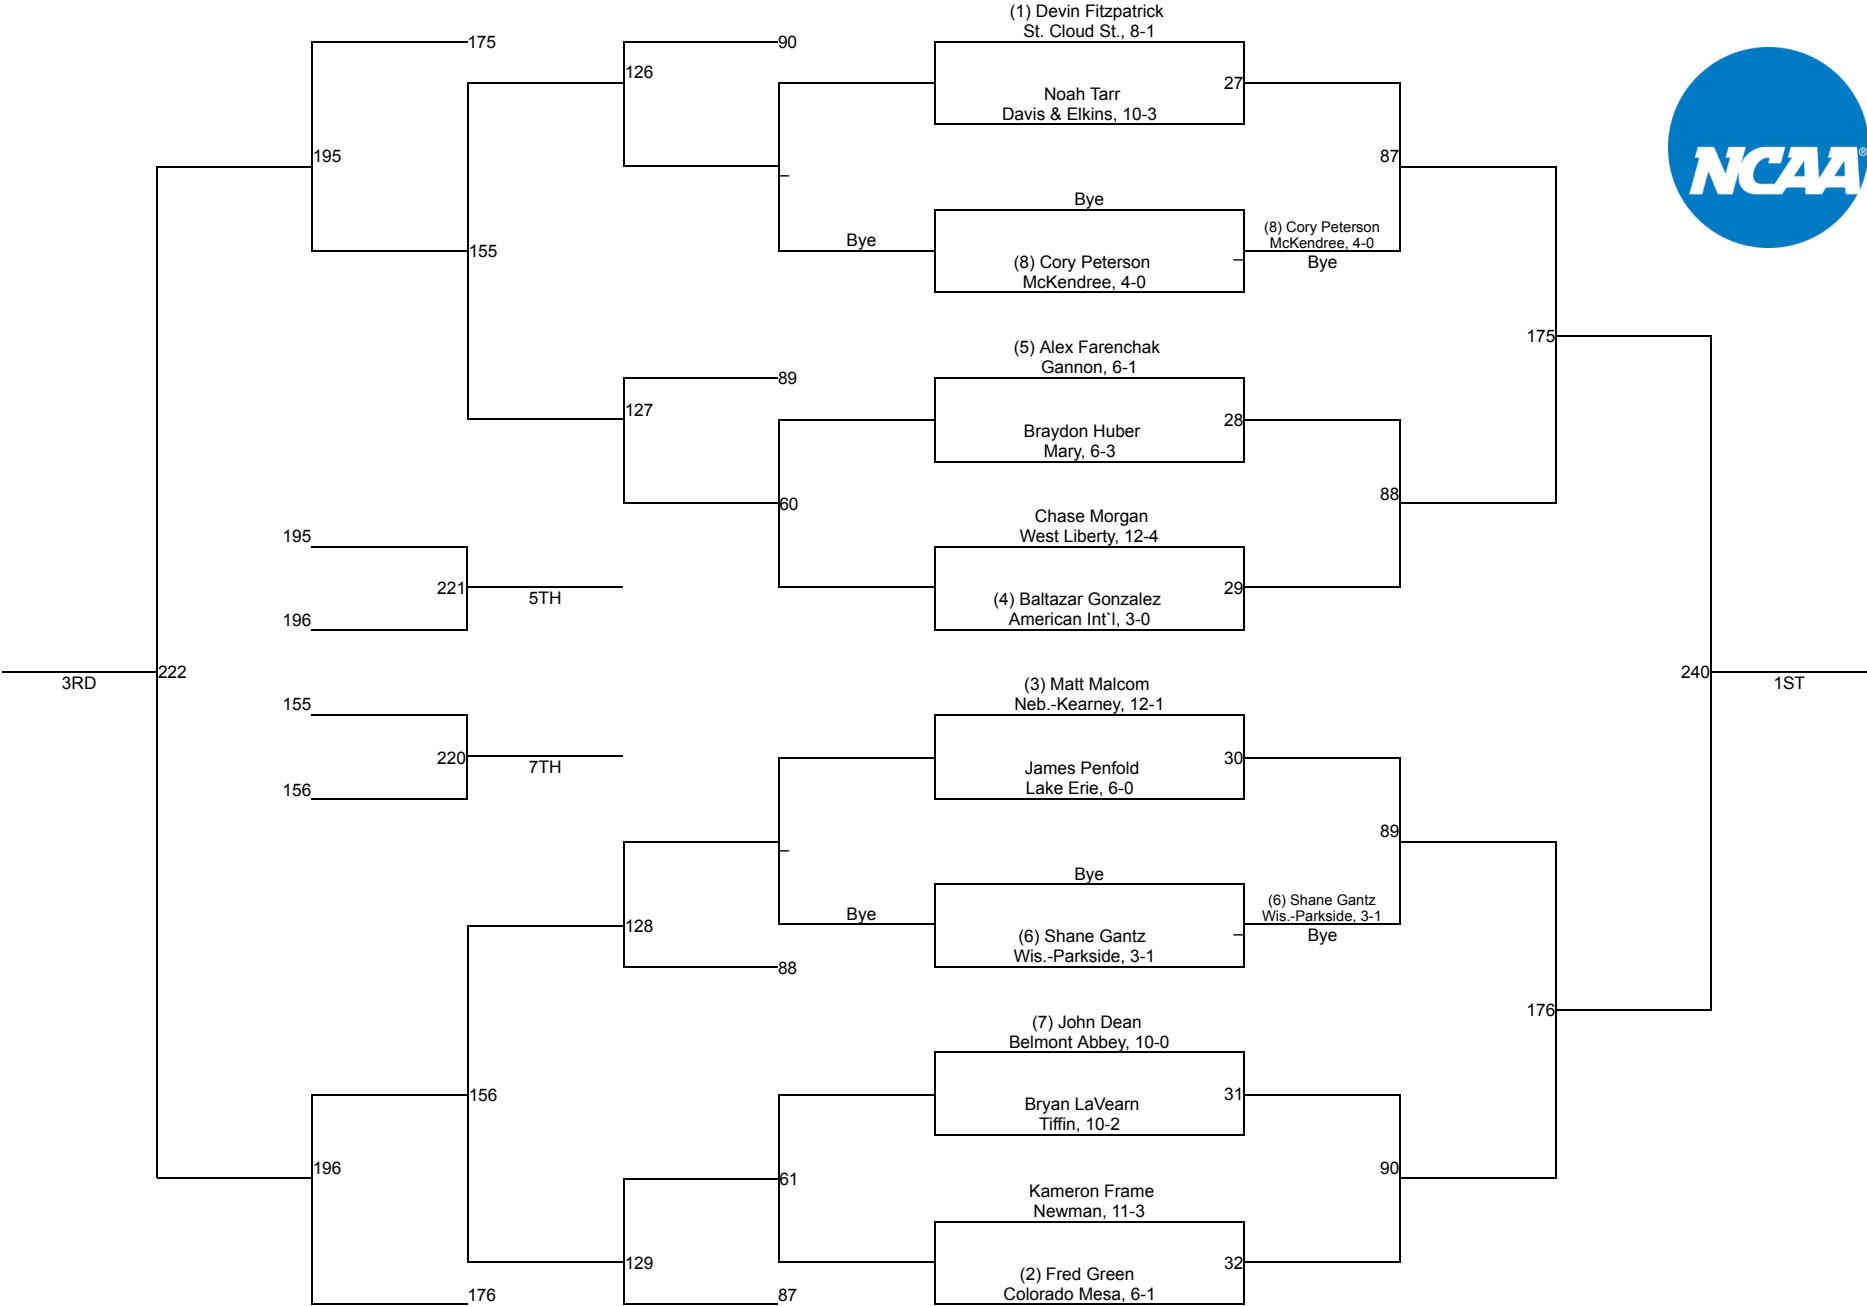

# NCAA Division II Championships

157

Saturday Session II	Friday Session I	Saturday Session II	Saturday Night Session III
---------------------	------------------	---------------------	----------------------------

# NCAA Division II Championships

165

Saturday Session II	Friday Session I	Saturday Session II	Saturday Night Session III
---------------------	------------------	---------------------	----------------------------