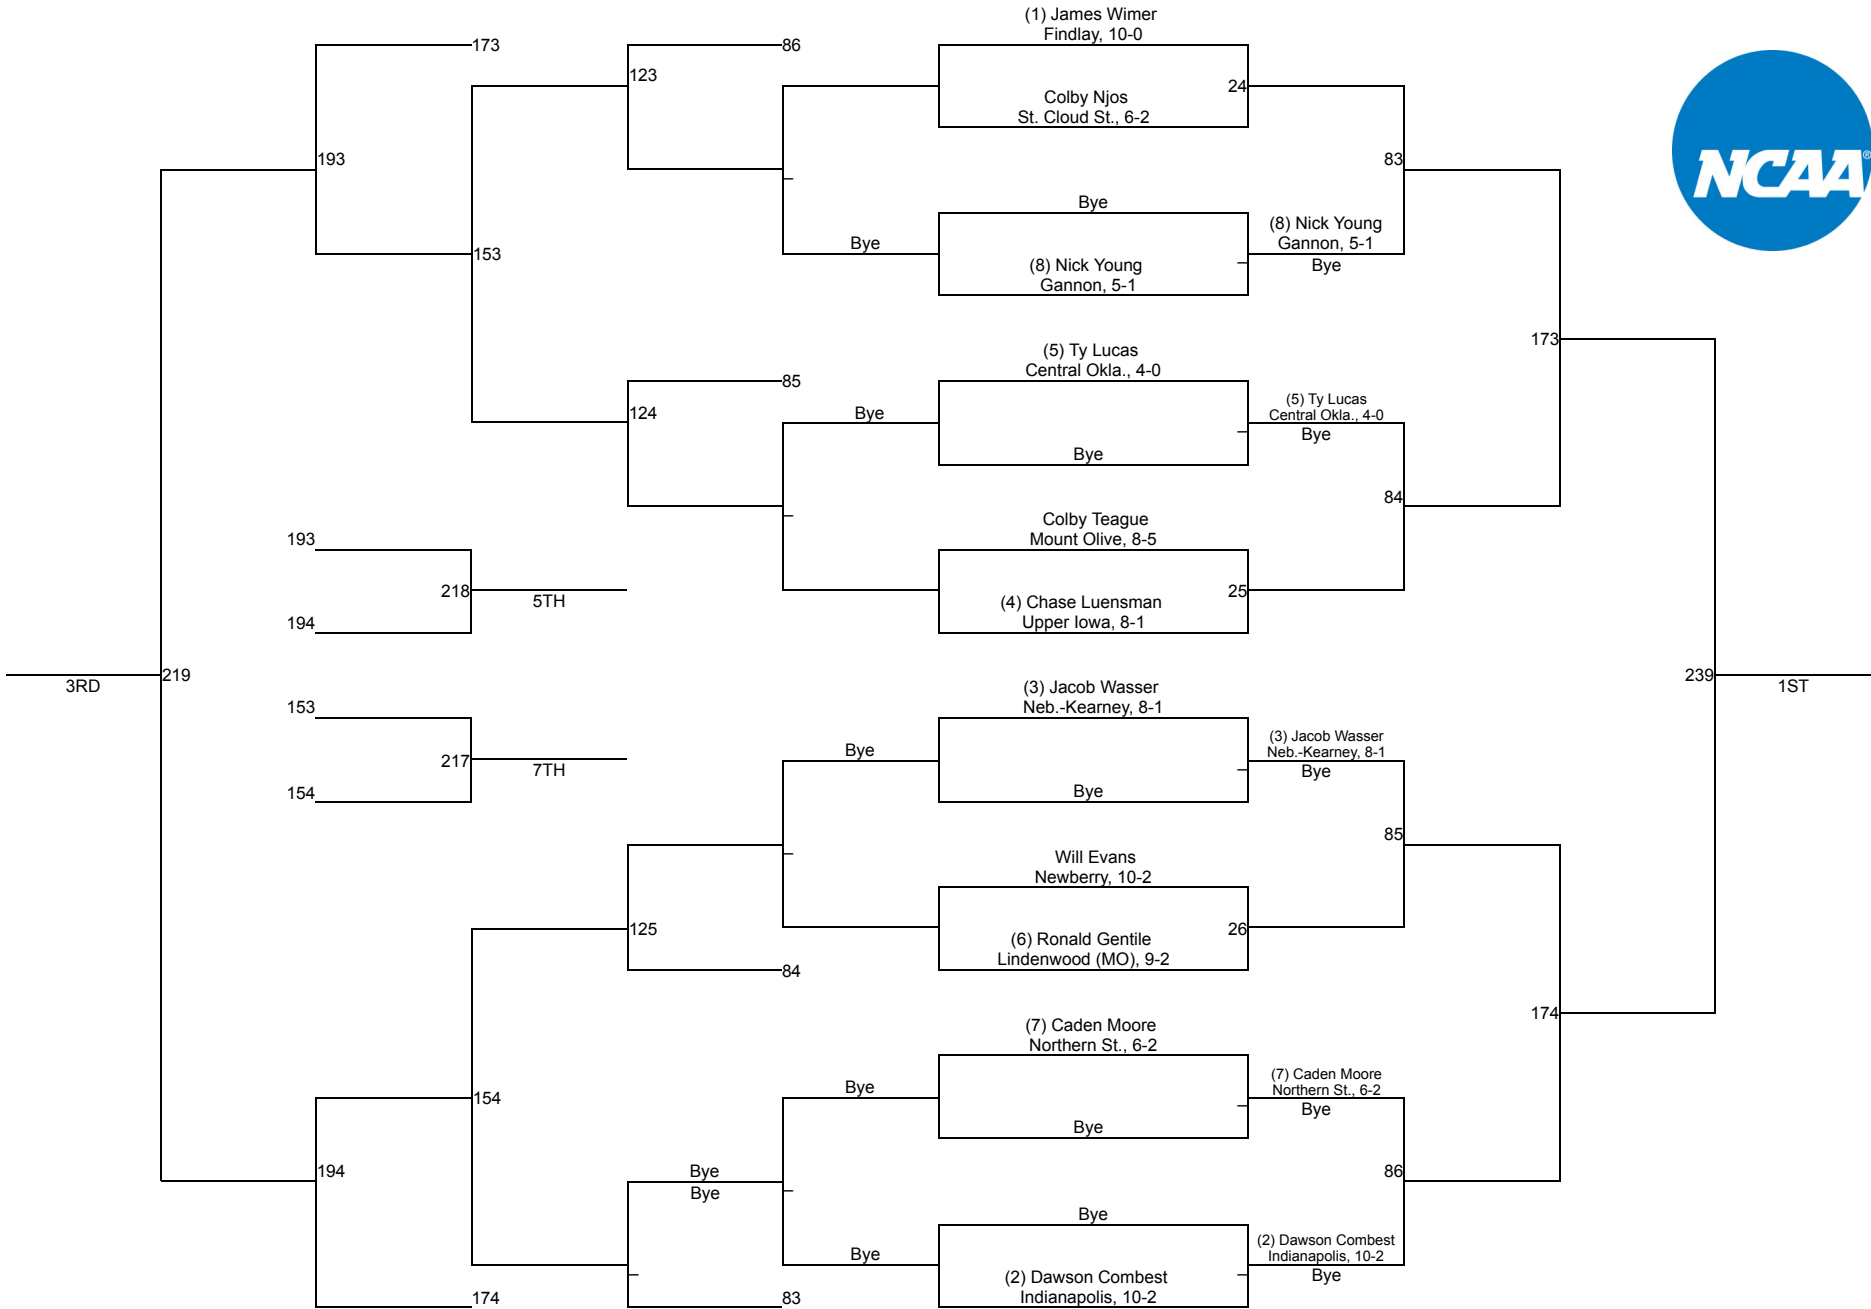

Saturday Session II	Friday Session I	Saturday Session II	Saturday Night Session III
------------------------	---------------------	------------------------	-------------------------------

Saturday Session II	Friday Session I	Saturday Session II	Saturday Night Session III
------------------------	---------------------	------------------------	-------------------------------

# NCAA Division II Championships

149

Saturday Session II	Friday Session I	Saturday Session II	Saturday Night Session III
---------------------	------------------	---------------------	----------------------------

# NCAA Division II Championships

157

Saturday Session II	Friday Session I	Saturday Session II	Saturday Night Session III
---------------------	------------------	---------------------	----------------------------