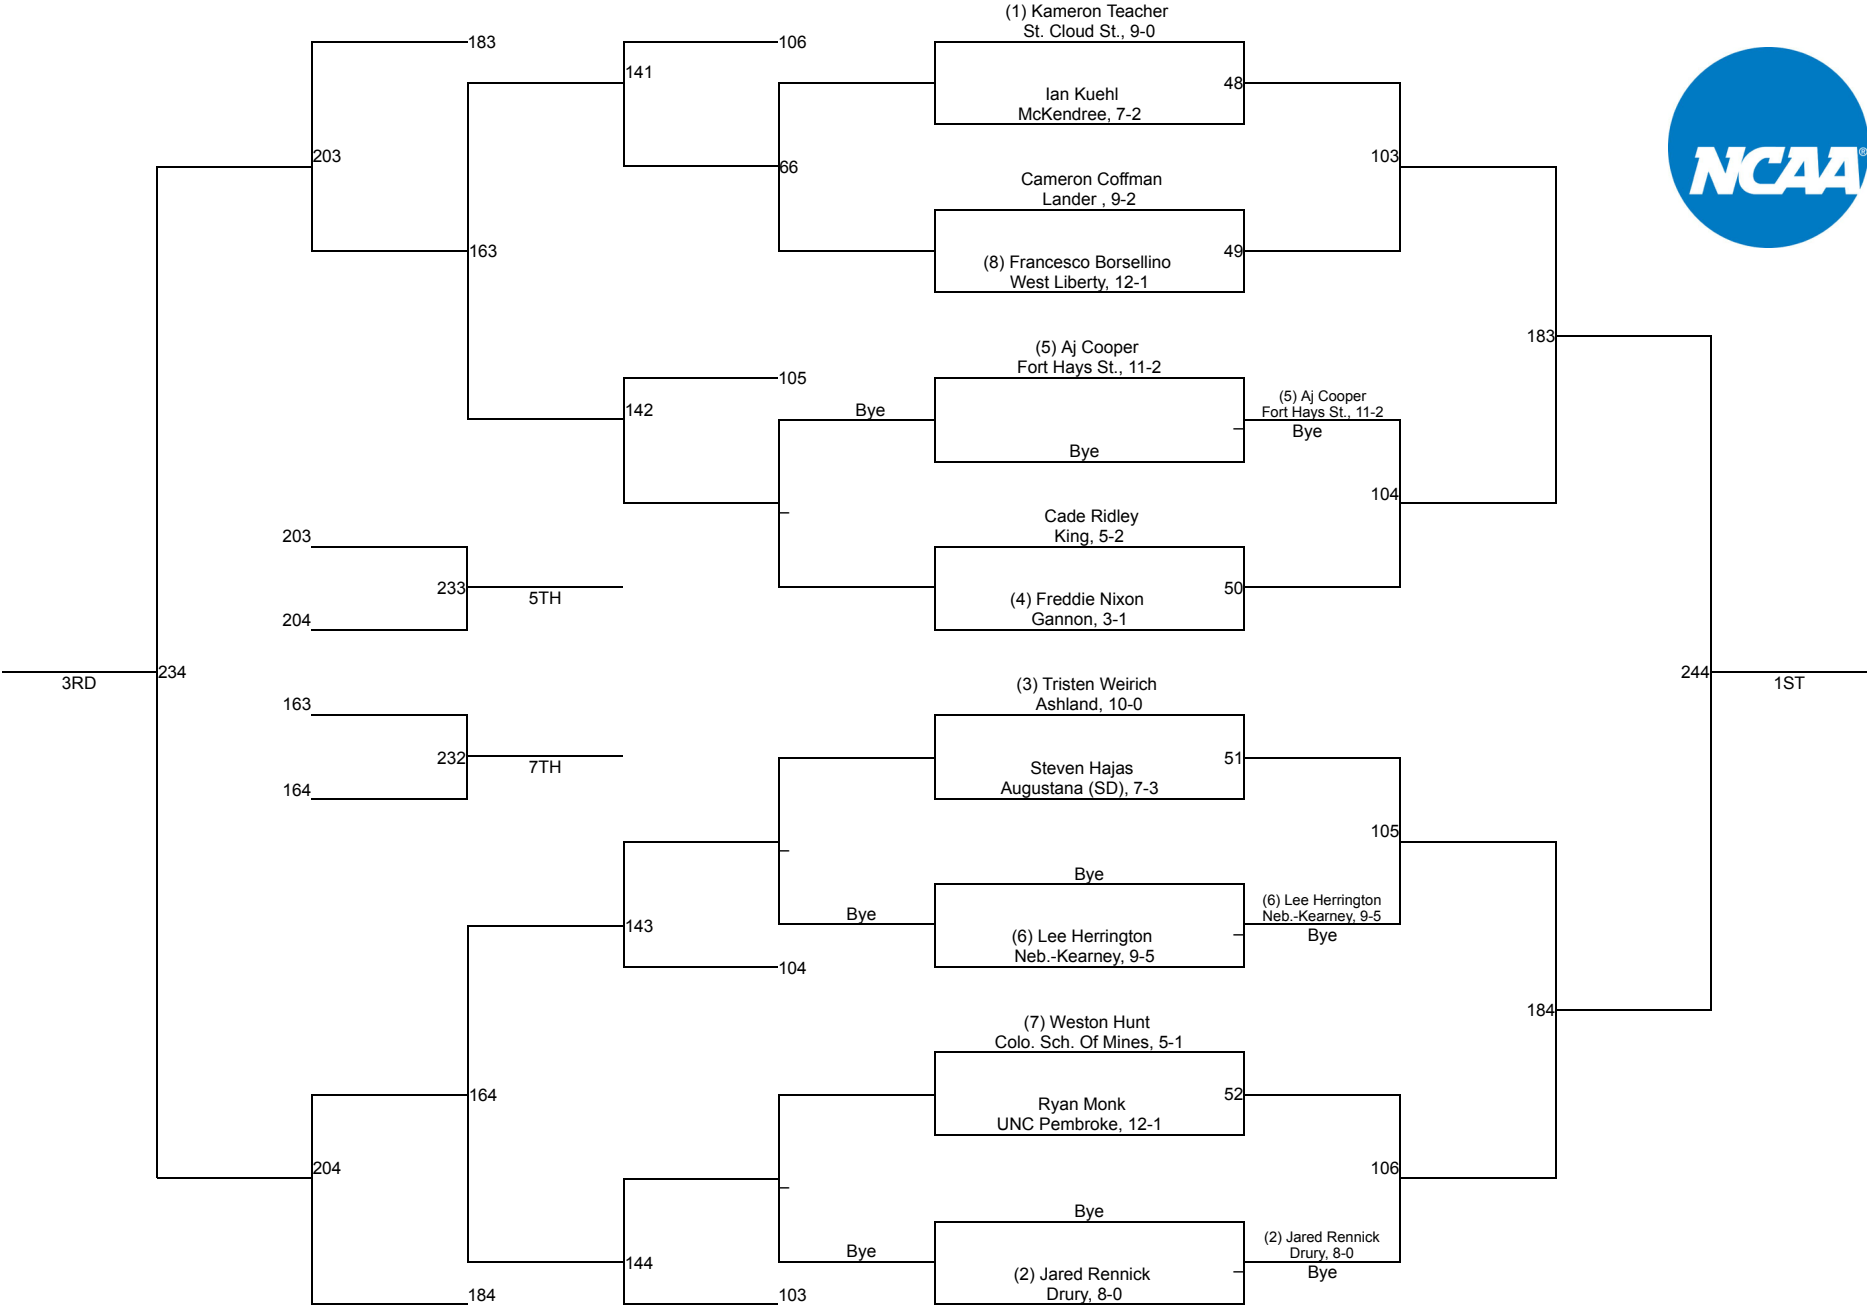

# NCAA Division II Championships

184

Saturday Session II	Friday Session I	Saturday Session II	Saturday Night Session III
------------------------	---------------------	------------------------	-------------------------------

Saturday Session II	Friday Session I	Saturday Session II	Saturday Night Session III
------------------------	---------------------	------------------------	-------------------------------