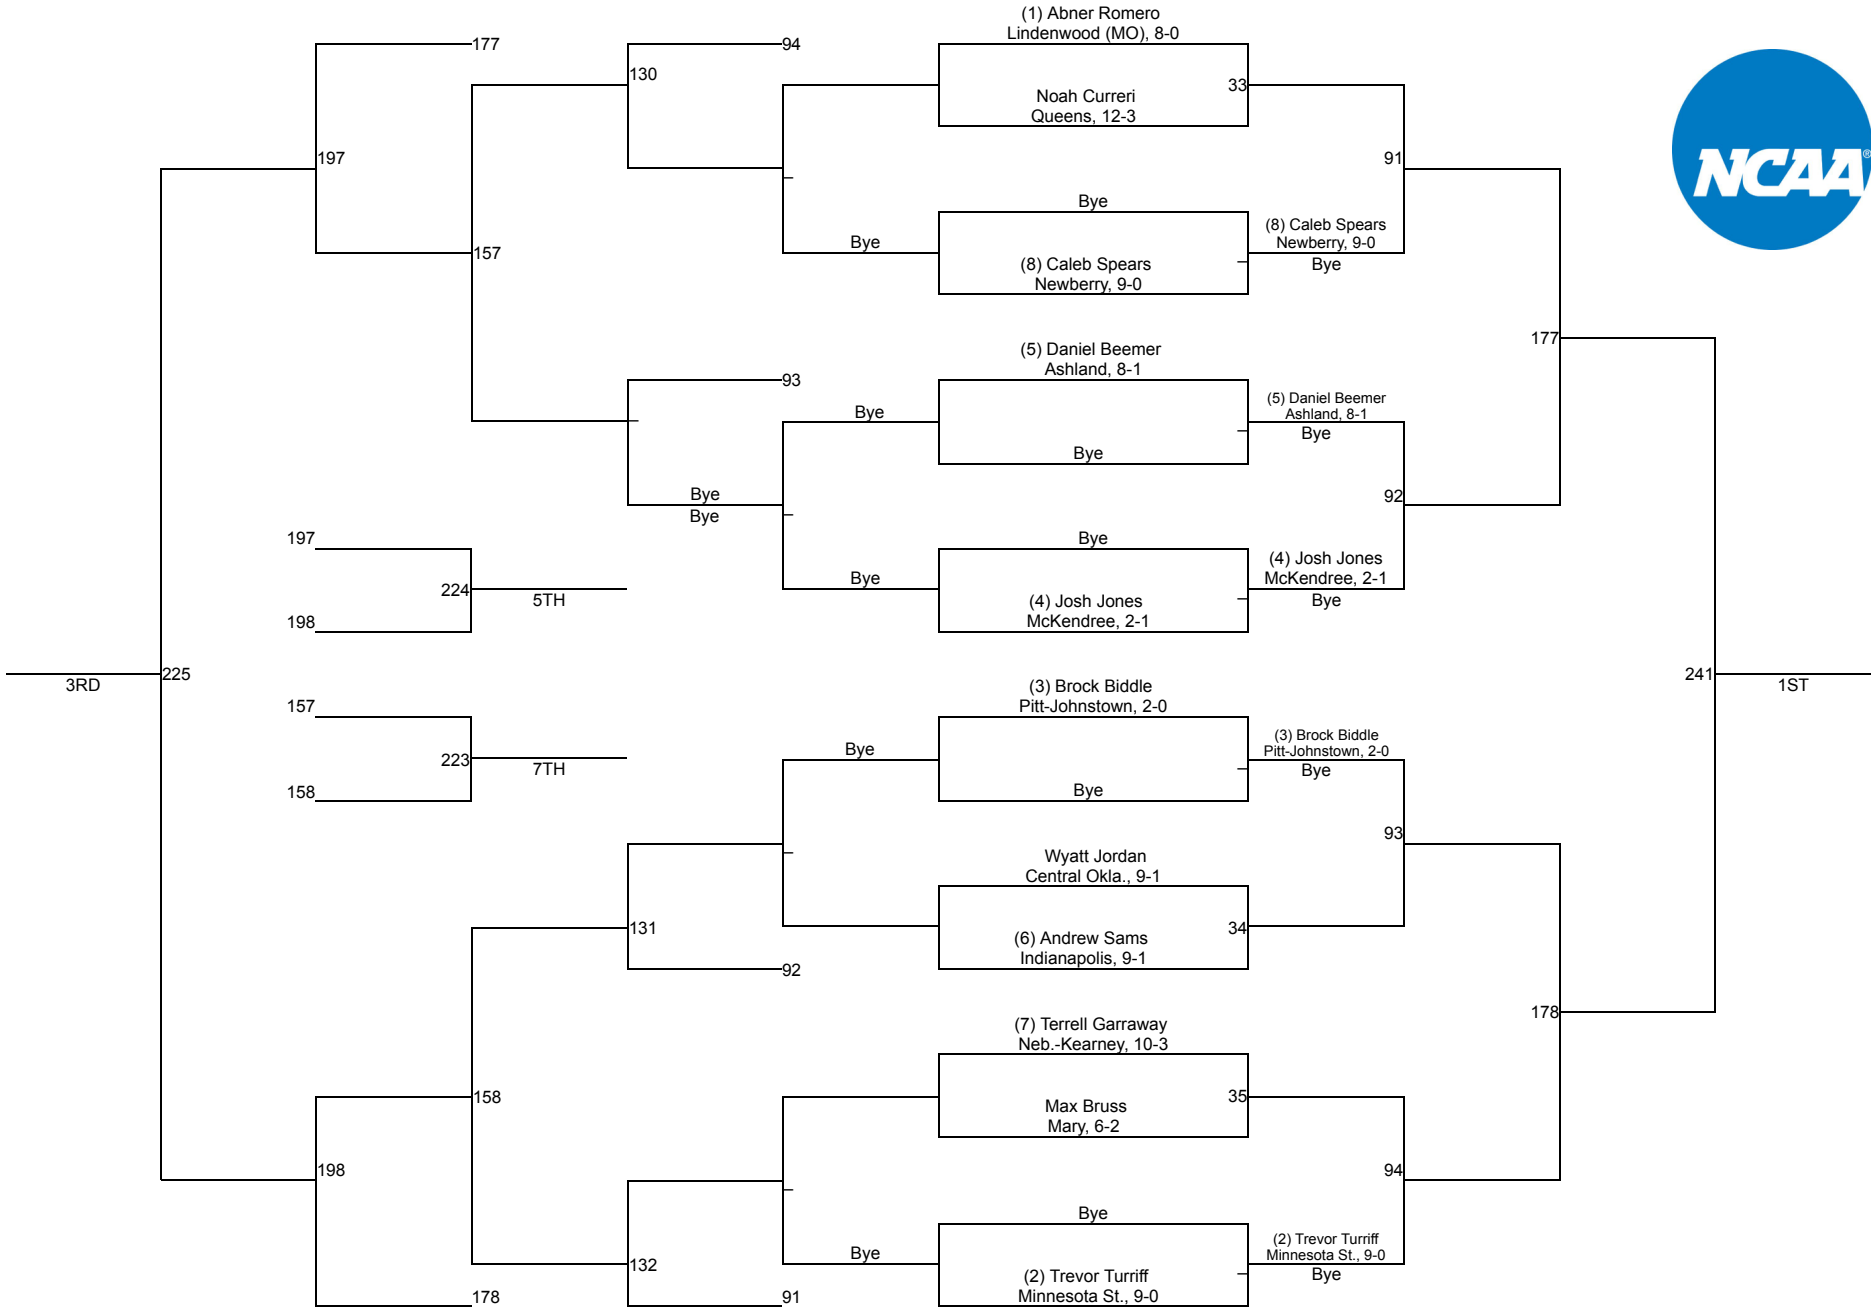

# NCAA Division II Championships

165

Saturday Session II	Friday Session I	Saturday Session II	Saturday Night Session III
---------------------	------------------	---------------------	----------------------------

# NCAA Division II Championships

174

Saturday Session II	Friday Session I	Saturday Session II	Saturday Night Session III
---------------------	------------------	---------------------	----------------------------