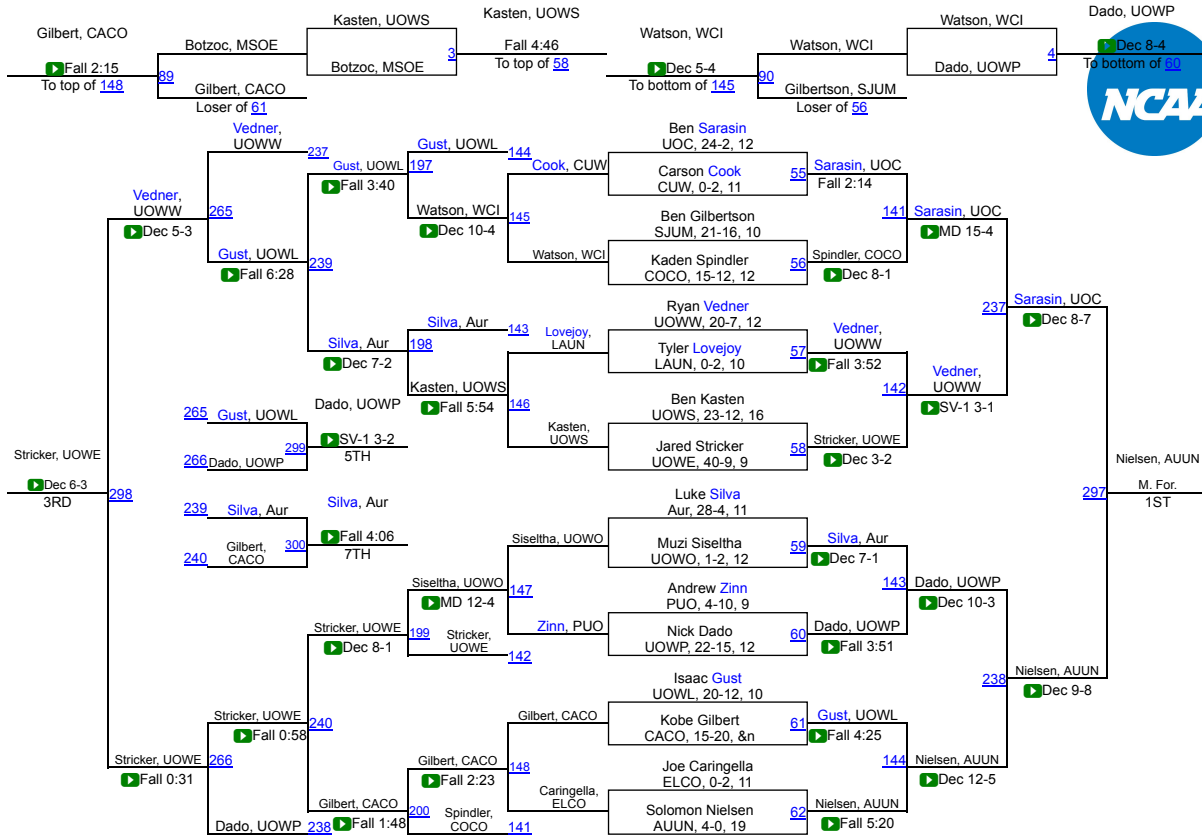

NCAA DIII Regional Upper Midwest

125

NCAA DIII Regional Upper Midwest

133

NCAA DIII Regional Upper Midwest

149

NCAA DIII Regional Upper Midwest

157

NCAA DIII Regional Upper Midwest

165

NCAA DIII Regional Upper Midwest

174

NCAA DIII Regional Upper Midwest

184

NCAA DIII Regional Upper Midwest

197

NCAA DIII Regional Upper Midwest

285