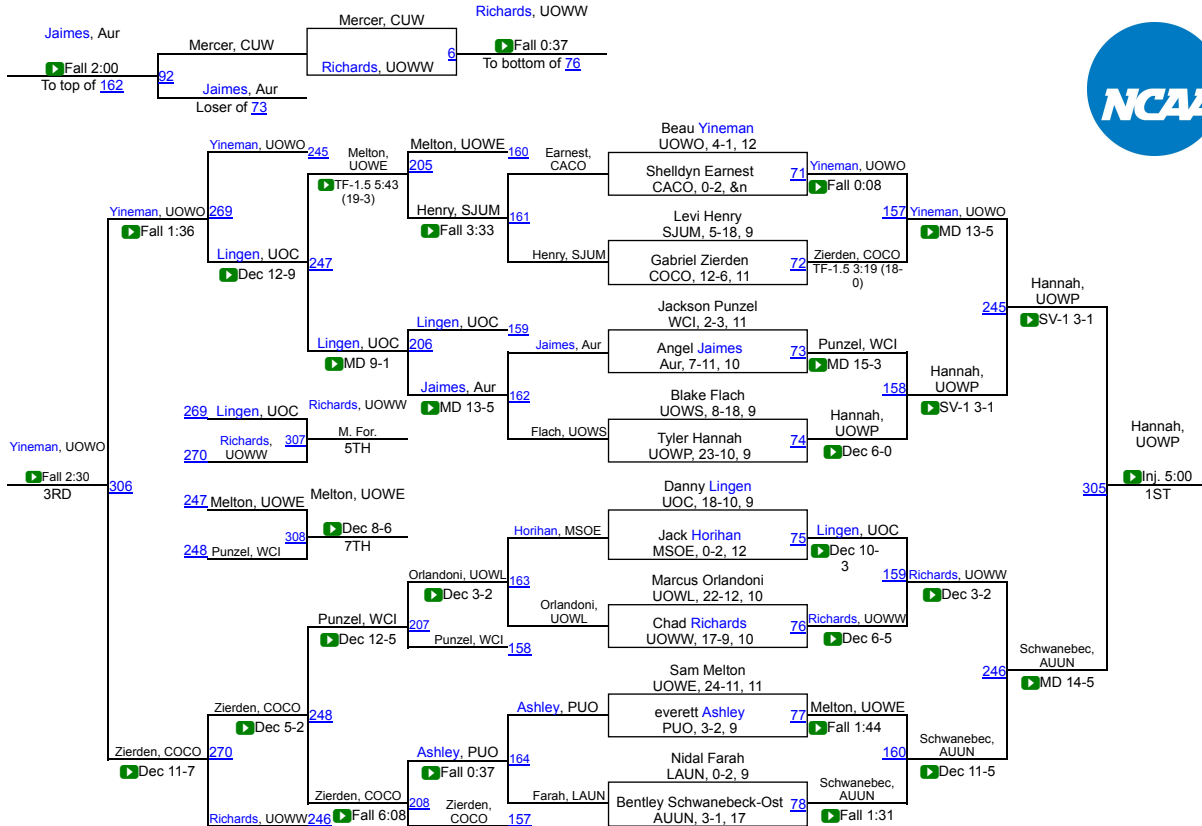

NCAA DIII Regional Upper Midwest

125

NCAA DIII Regional Upper Midwest

133

NCAA DIII Regional Upper Midwest

149

NCAA DIII Regional Upper Midwest

157

NCAA DIII Regional Upper Midwest

165

NCAA DIII Regional Upper Midwest

174

NCAA DIII Regional Upper Midwest

184

NCAA DIII Regional Upper Midwest

197

NCAA DIII Regional Upper Midwest

285