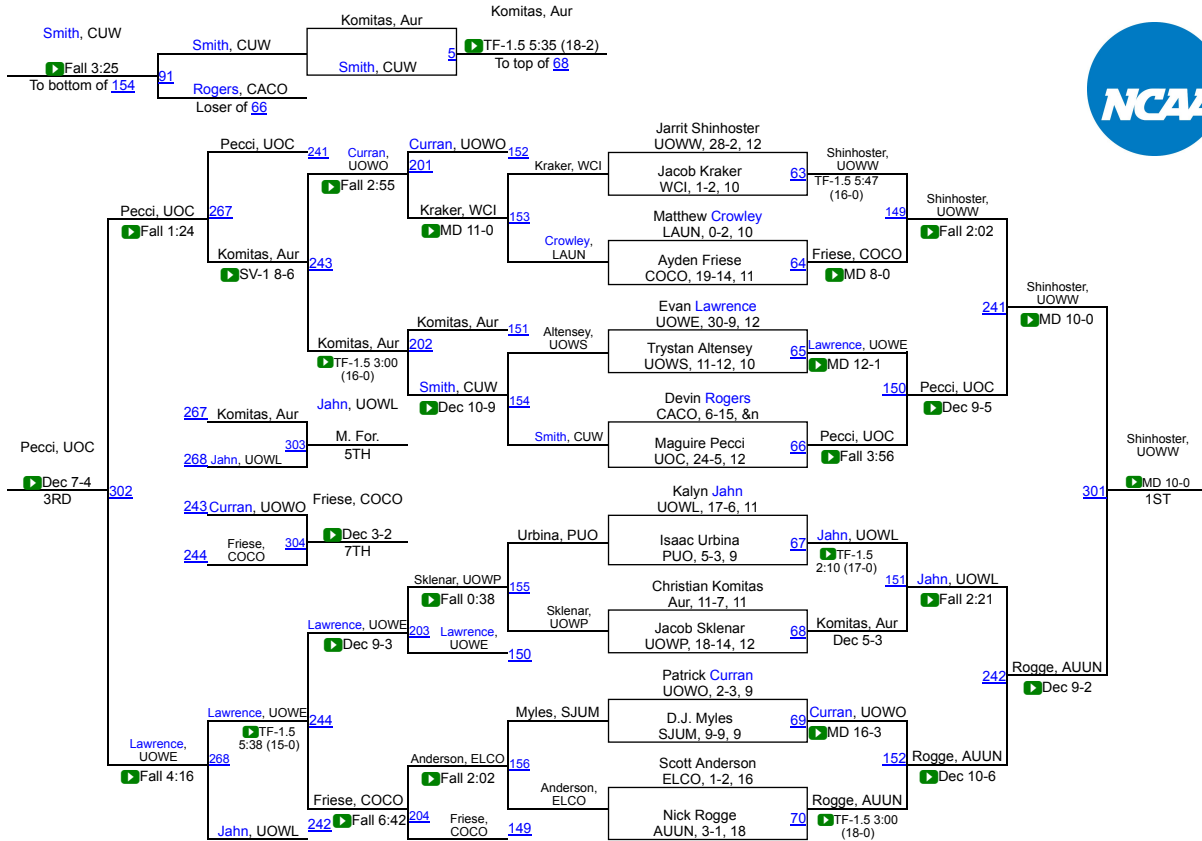

NCAA DIII Regional Upper Midwest

165

NCAA DIII Regional Upper Midwest

174

NCAA DIII Regional Upper Midwest

184

NCAA DIII Regional Upper Midwest

197